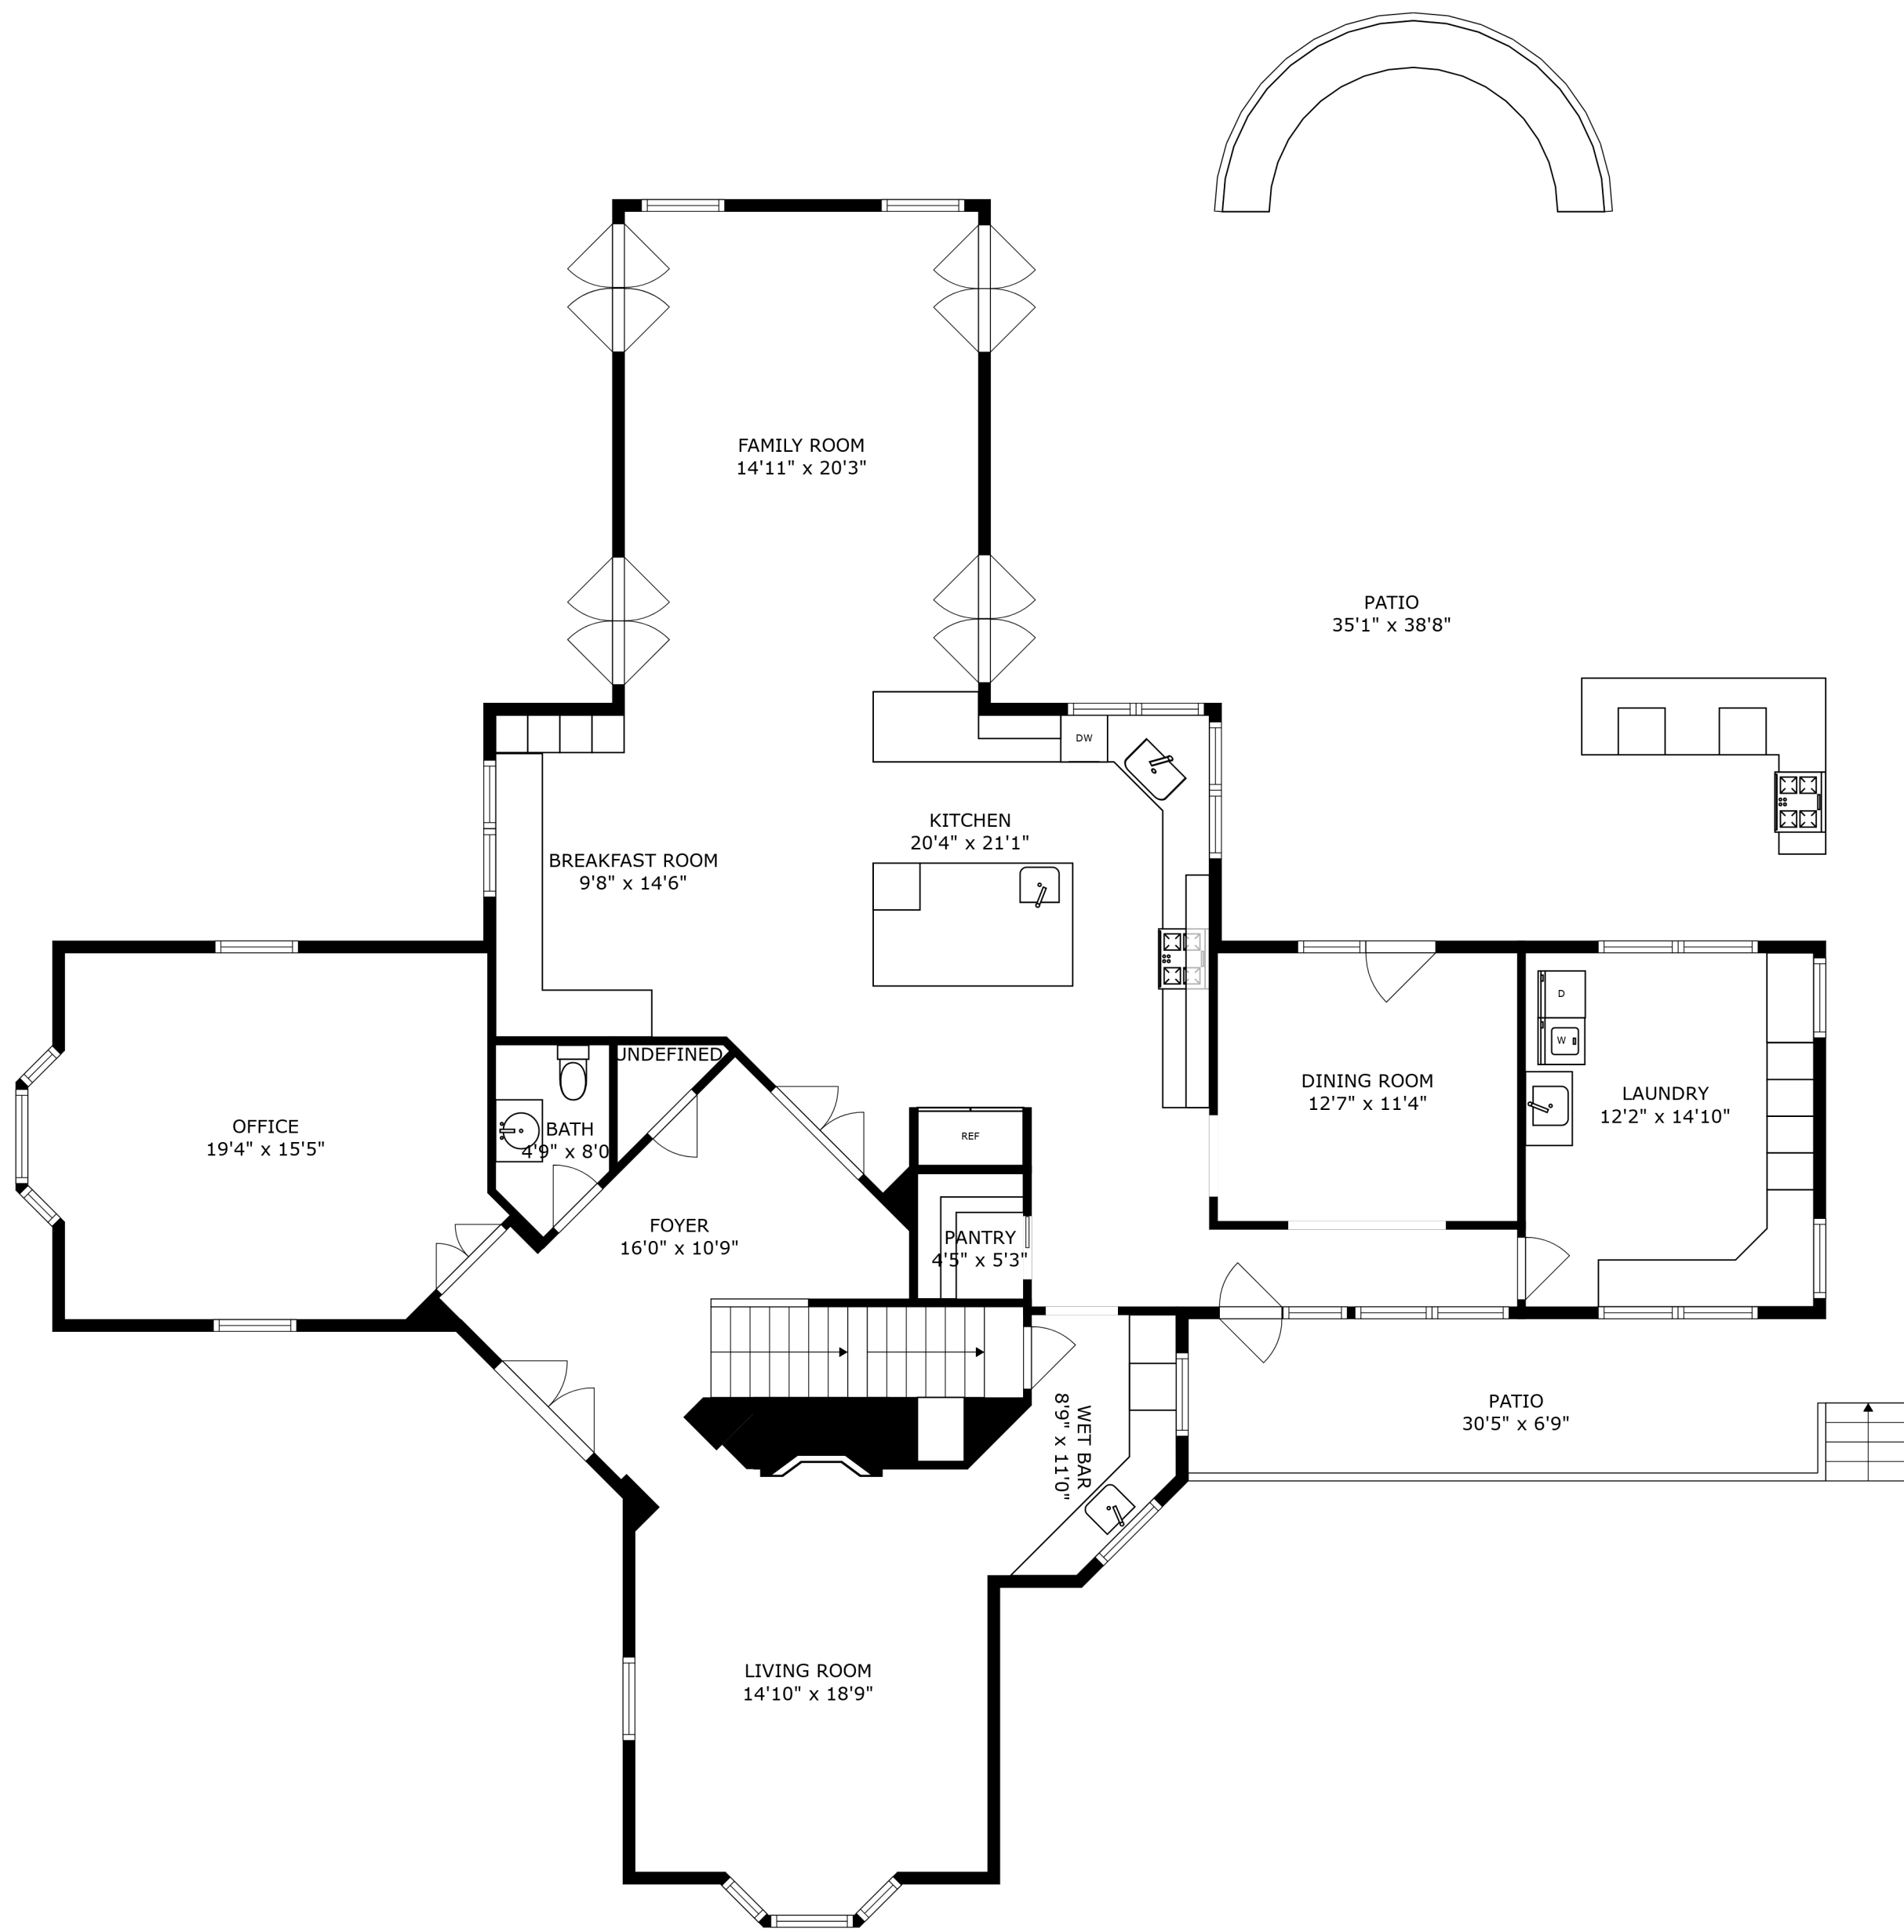

SIZES AND DIMENSIONS ARE APPROXIMATE, ACTUAL MAY VARY.

OPEN TO BELOW

LOFT  
12'4" x 10'7"

SIZES AND DIMENSIONS ARE APPROXIMATE, ACTUAL MAY VARY.

SIZES AND DIMENSIONS ARE APPROXIMATE, ACTUAL MAY VARY.

SIZES AND DIMENSIONS ARE APPROXIMATE, ACTUAL MAY VARY.