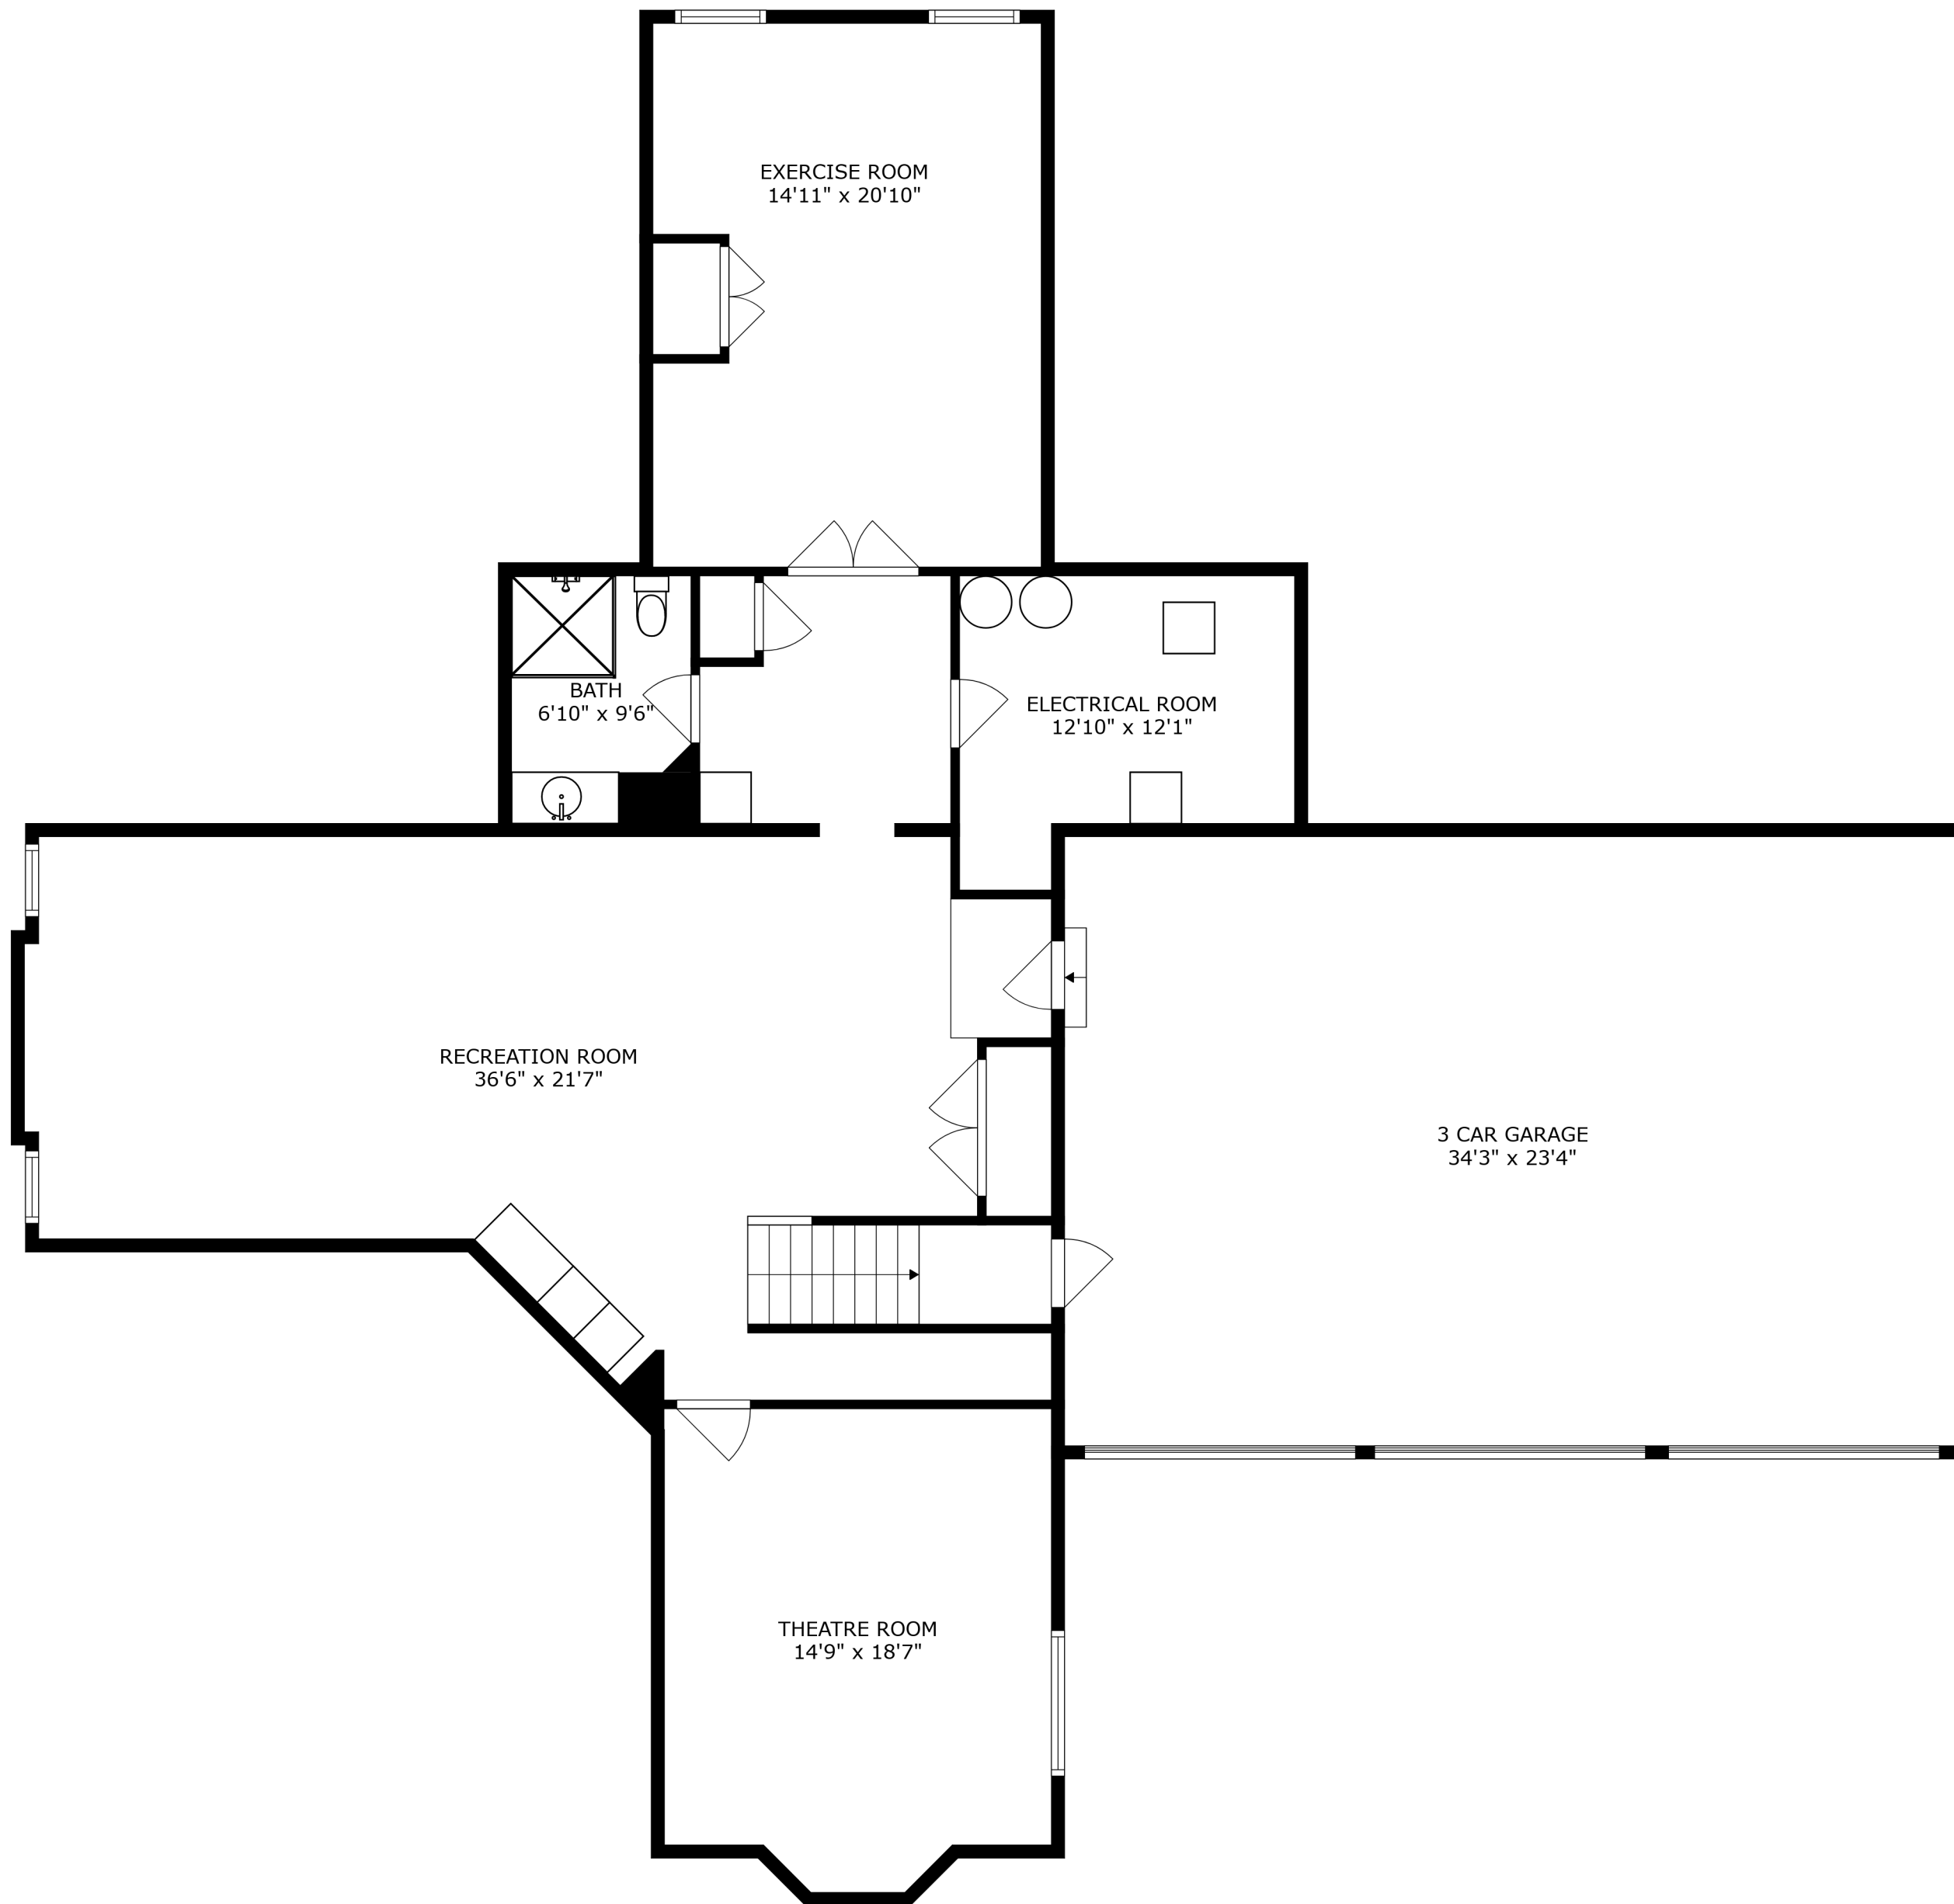

SIZES AND DIMENSIONS ARE APPROXIMATE, ACTUAL MAY VARY.

OPEN TO BELOW

LOFT  
12'4" x 10'7"

SIZES AND DIMENSIONS ARE APPROXIMATE, ACTUAL MAY VARY.

SIZES AND DIMENSIONS ARE APPROXIMATE, ACTUAL MAY VARY.

SIZES AND DIMENSIONS ARE APPROXIMATE, ACTUAL MAY VARY.