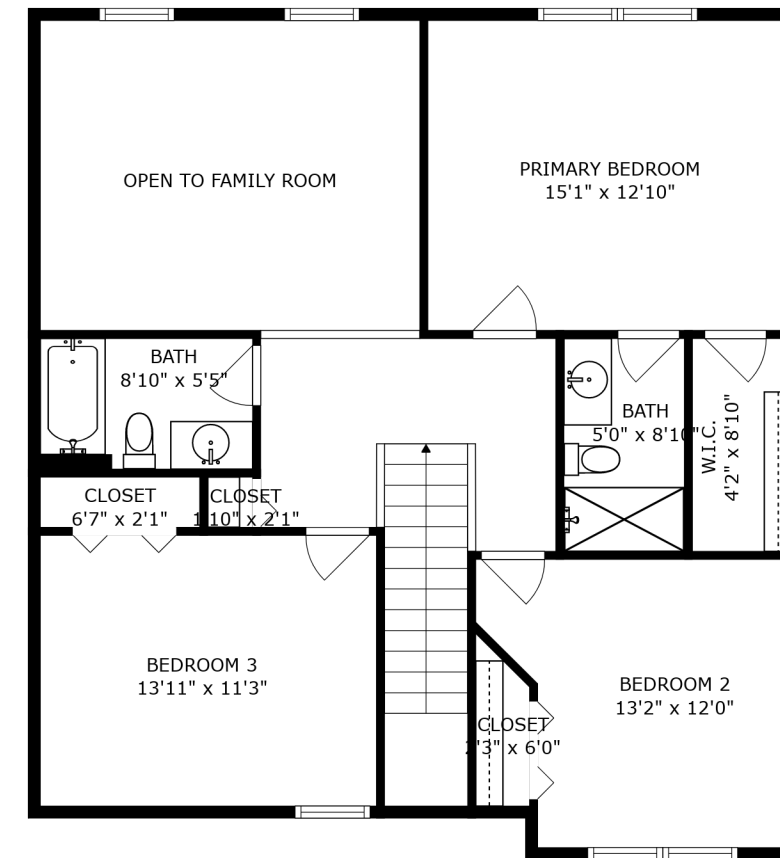

PAVER PATIO  
27'8" x 14'11"

FLOOR 2

FLOOR 3

FLOOR 1

SIZES AND DIMENSIONS ARE APPROXIMATE, ACTUAL MAY VARY.

SIZES AND DIMENSIONS ARE APPROXIMATE, ACTUAL MAY VARY.

PAVER PATIO  
27'8" x 14'11"

SIZES AND DIMENSIONS ARE APPROXIMATE, ACTUAL MAY VARY.

SIZES AND DIMENSIONS ARE APPROXIMATE, ACTUAL MAY VARY.