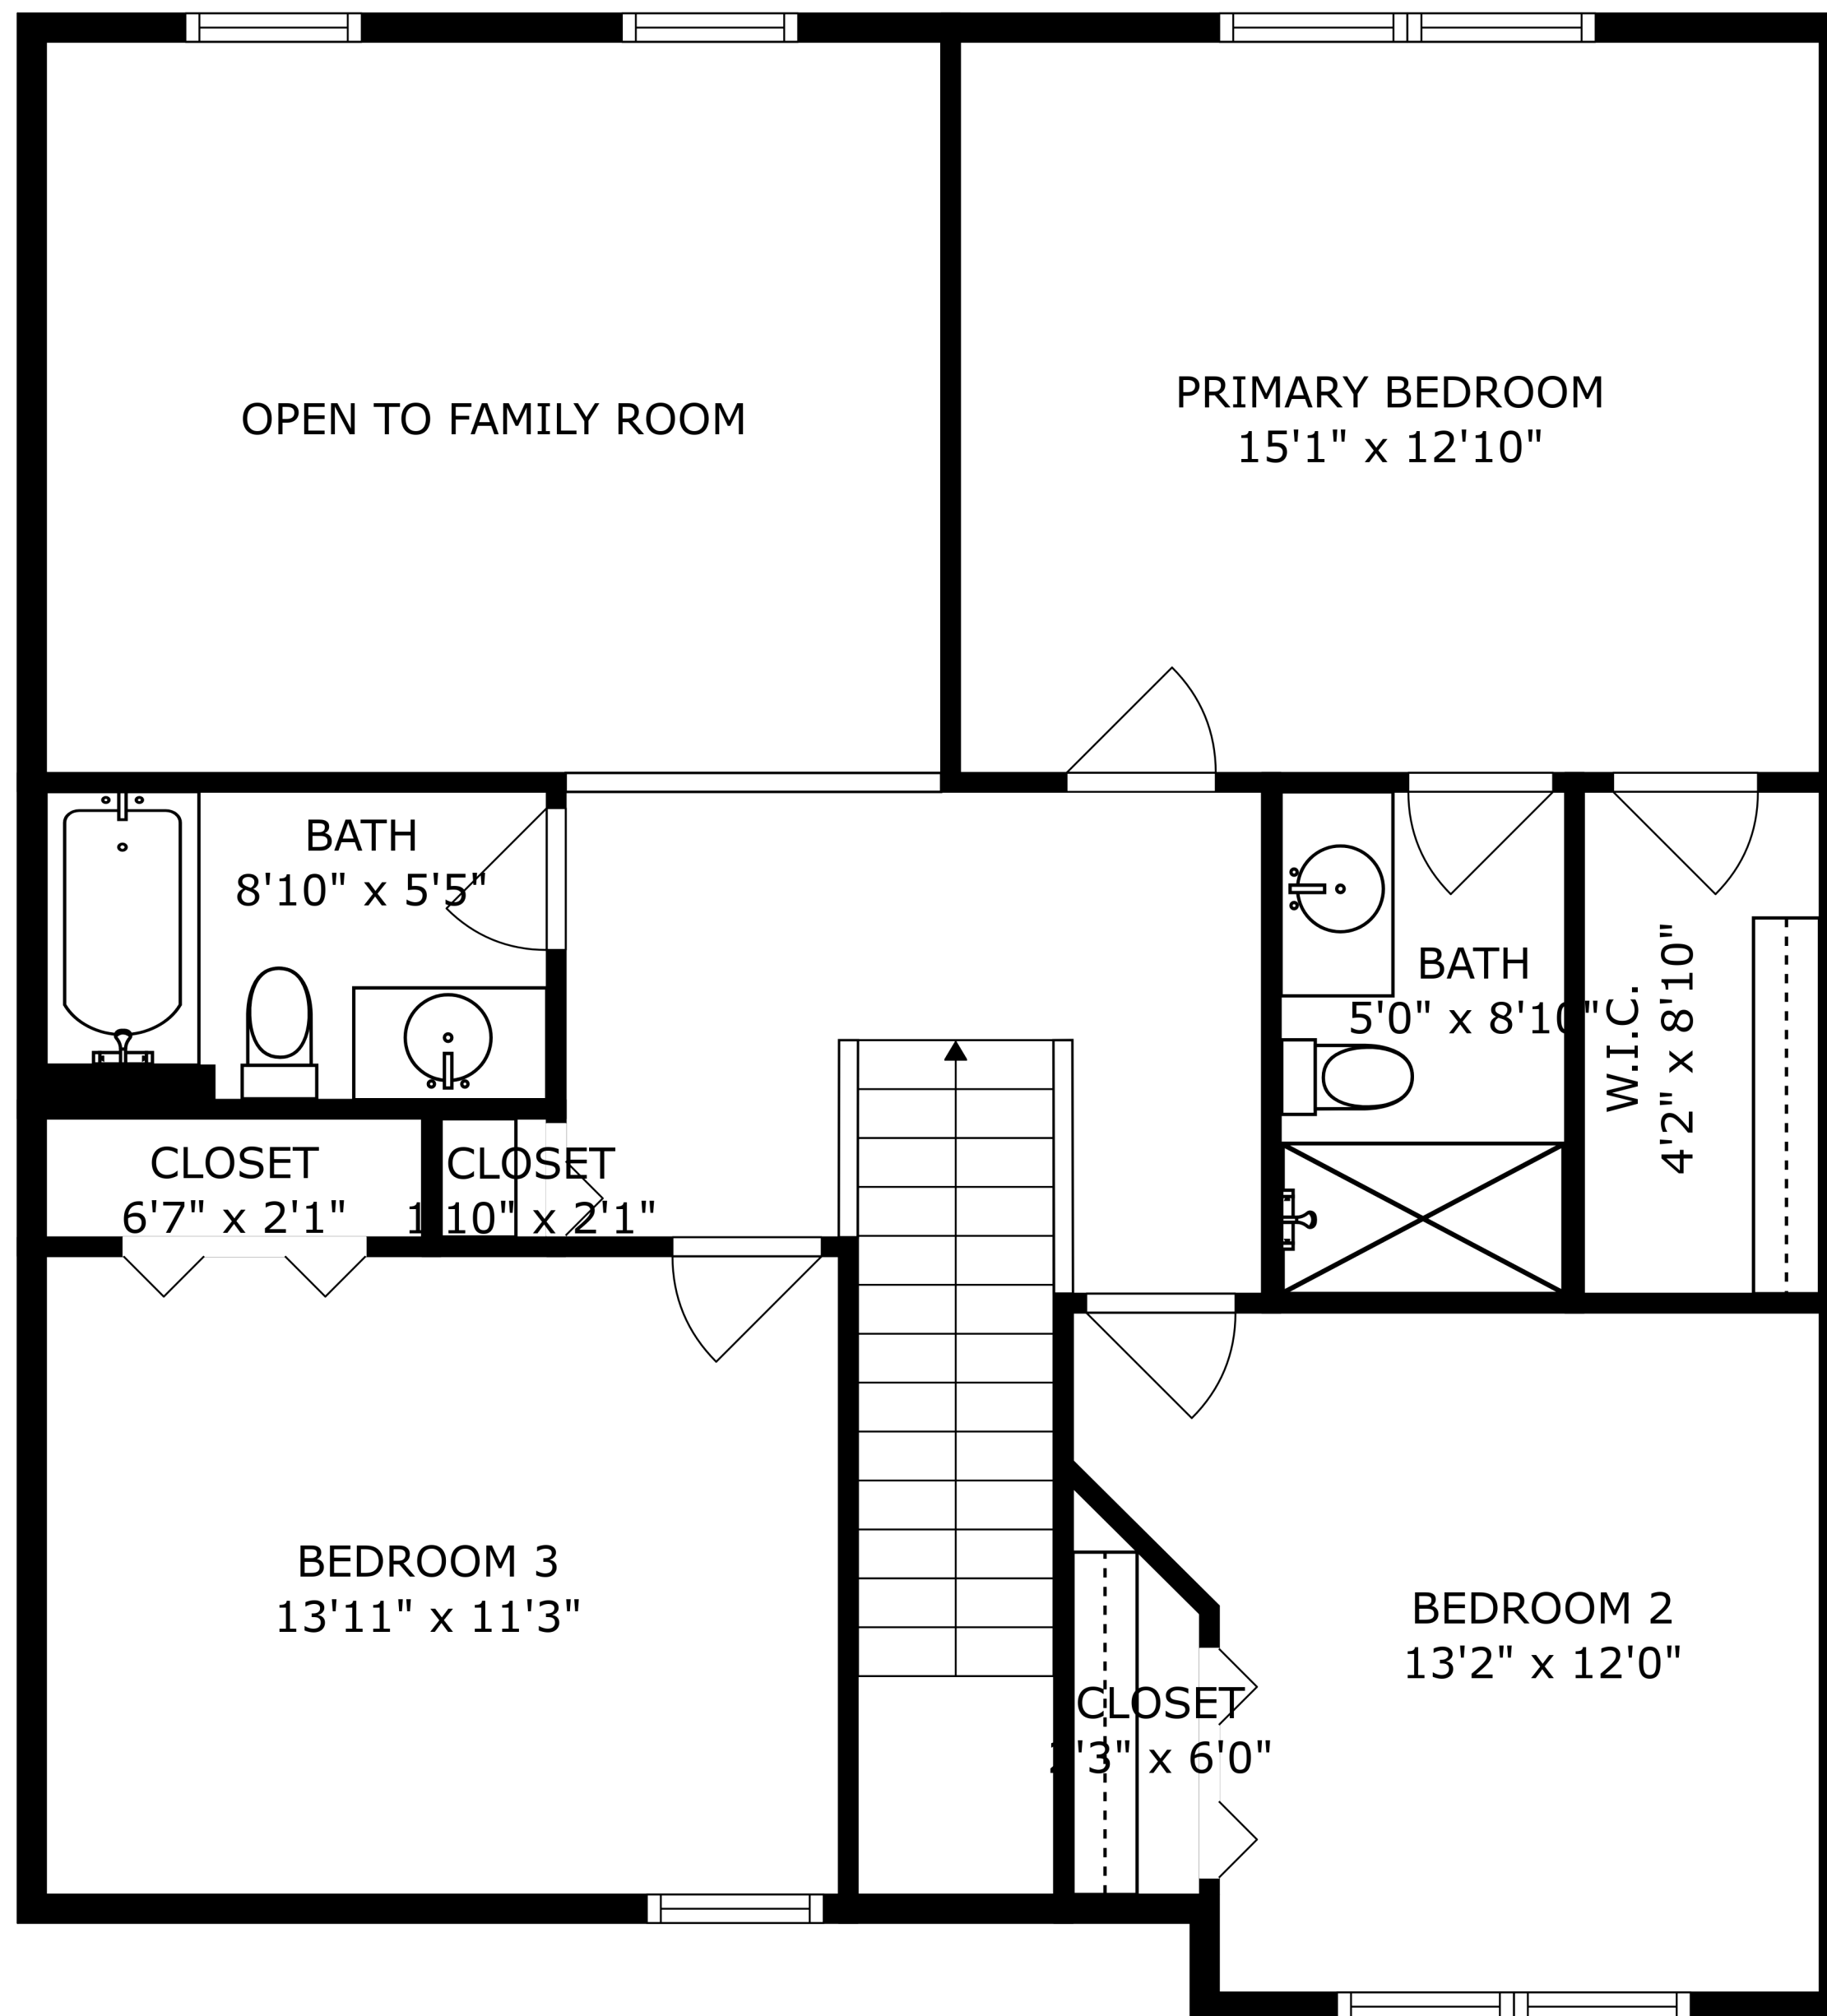

PAVER PATIO  
27'8" x 14'11"

FLOOR 2

FLOOR 3

FLOOR 1

SIZES AND DIMENSIONS ARE APPROXIMATE, ACTUAL MAY VARY.

SIZES AND DIMENSIONS ARE APPROXIMATE, ACTUAL MAY VARY.

PAVER PATIO  
27'8" x 14'11"

SIZES AND DIMENSIONS ARE APPROXIMATE, ACTUAL MAY VARY.

SIZES AND DIMENSIONS ARE APPROXIMATE, ACTUAL MAY VARY.