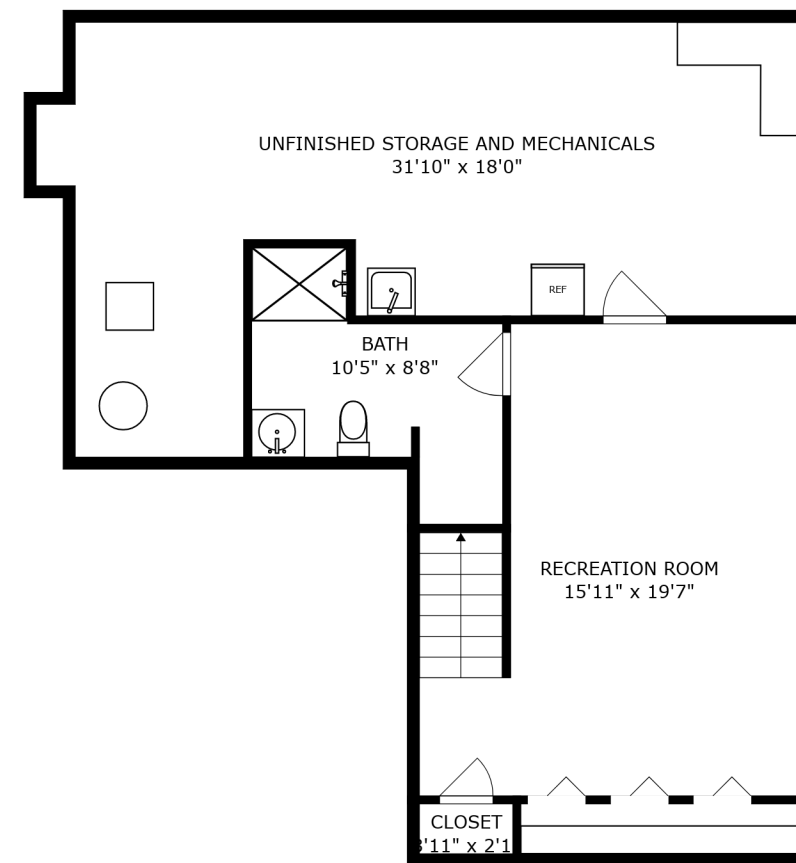

PAVER PATIO  
27'8" x 14'11"

FLOOR 2

FLOOR 3

FLOOR 1

SIZES AND DIMENSIONS ARE APPROXIMATE, ACTUAL MAY VARY.

SIZES AND DIMENSIONS ARE APPROXIMATE, ACTUAL MAY VARY.

PAVER PATIO  
27'8" x 14'11"

SIZES AND DIMENSIONS ARE APPROXIMATE, ACTUAL MAY VARY.

SIZES AND DIMENSIONS ARE APPROXIMATE, ACTUAL MAY VARY.