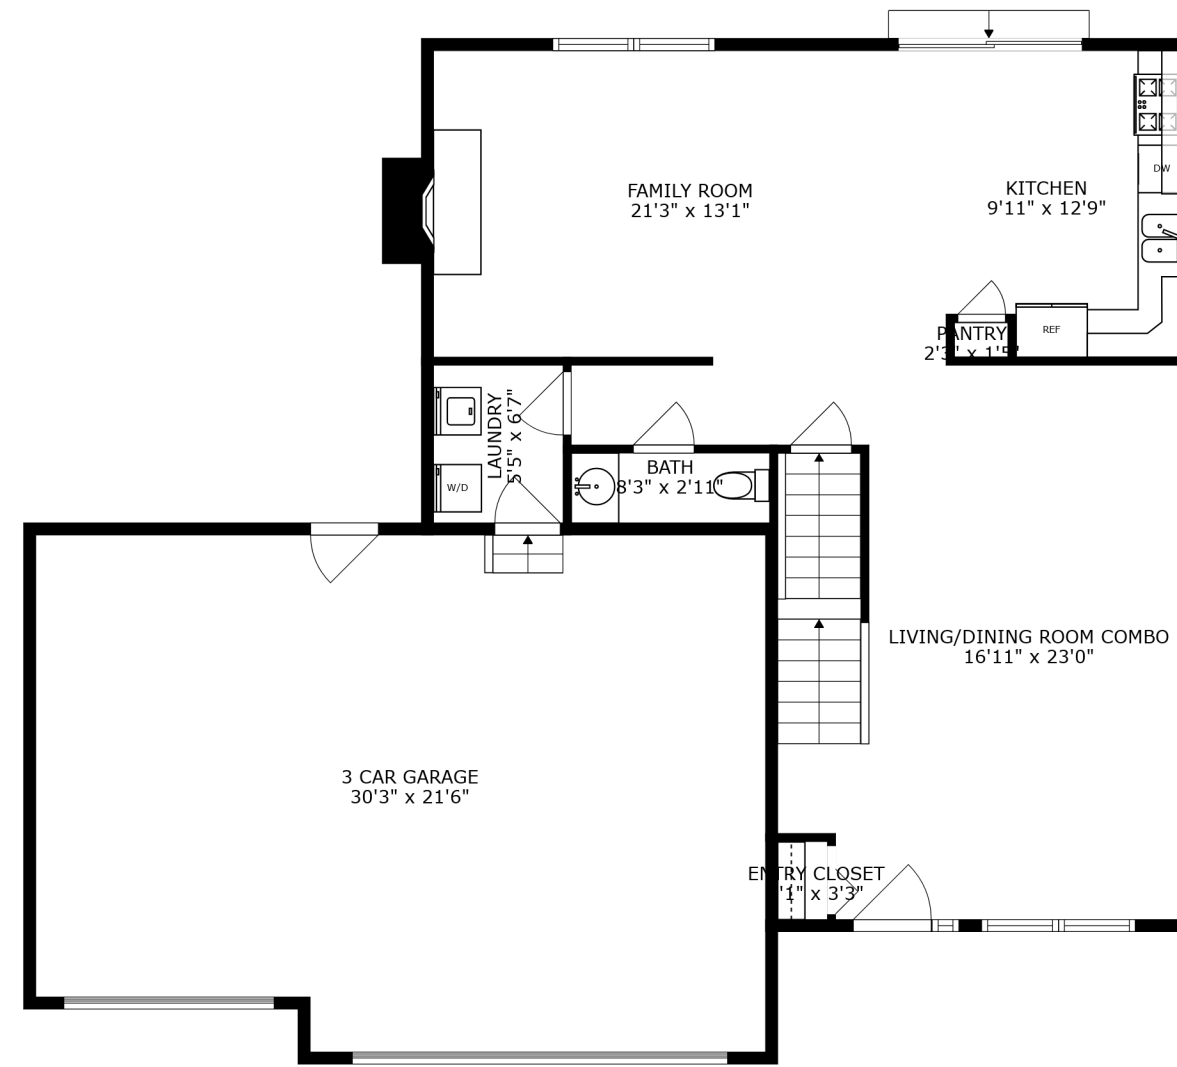

PAVER PATIO  
27'8" x 14'11"

FLOOR 2

FLOOR 3

FLOOR 1

SIZES AND DIMENSIONS ARE APPROXIMATE, ACTUAL MAY VARY.

SIZES AND DIMENSIONS ARE APPROXIMATE, ACTUAL MAY VARY.

PAVER PATIO  
27'8" x 14'11"

SIZES AND DIMENSIONS ARE APPROXIMATE, ACTUAL MAY VARY.

SIZES AND DIMENSIONS ARE APPROXIMATE, ACTUAL MAY VARY.