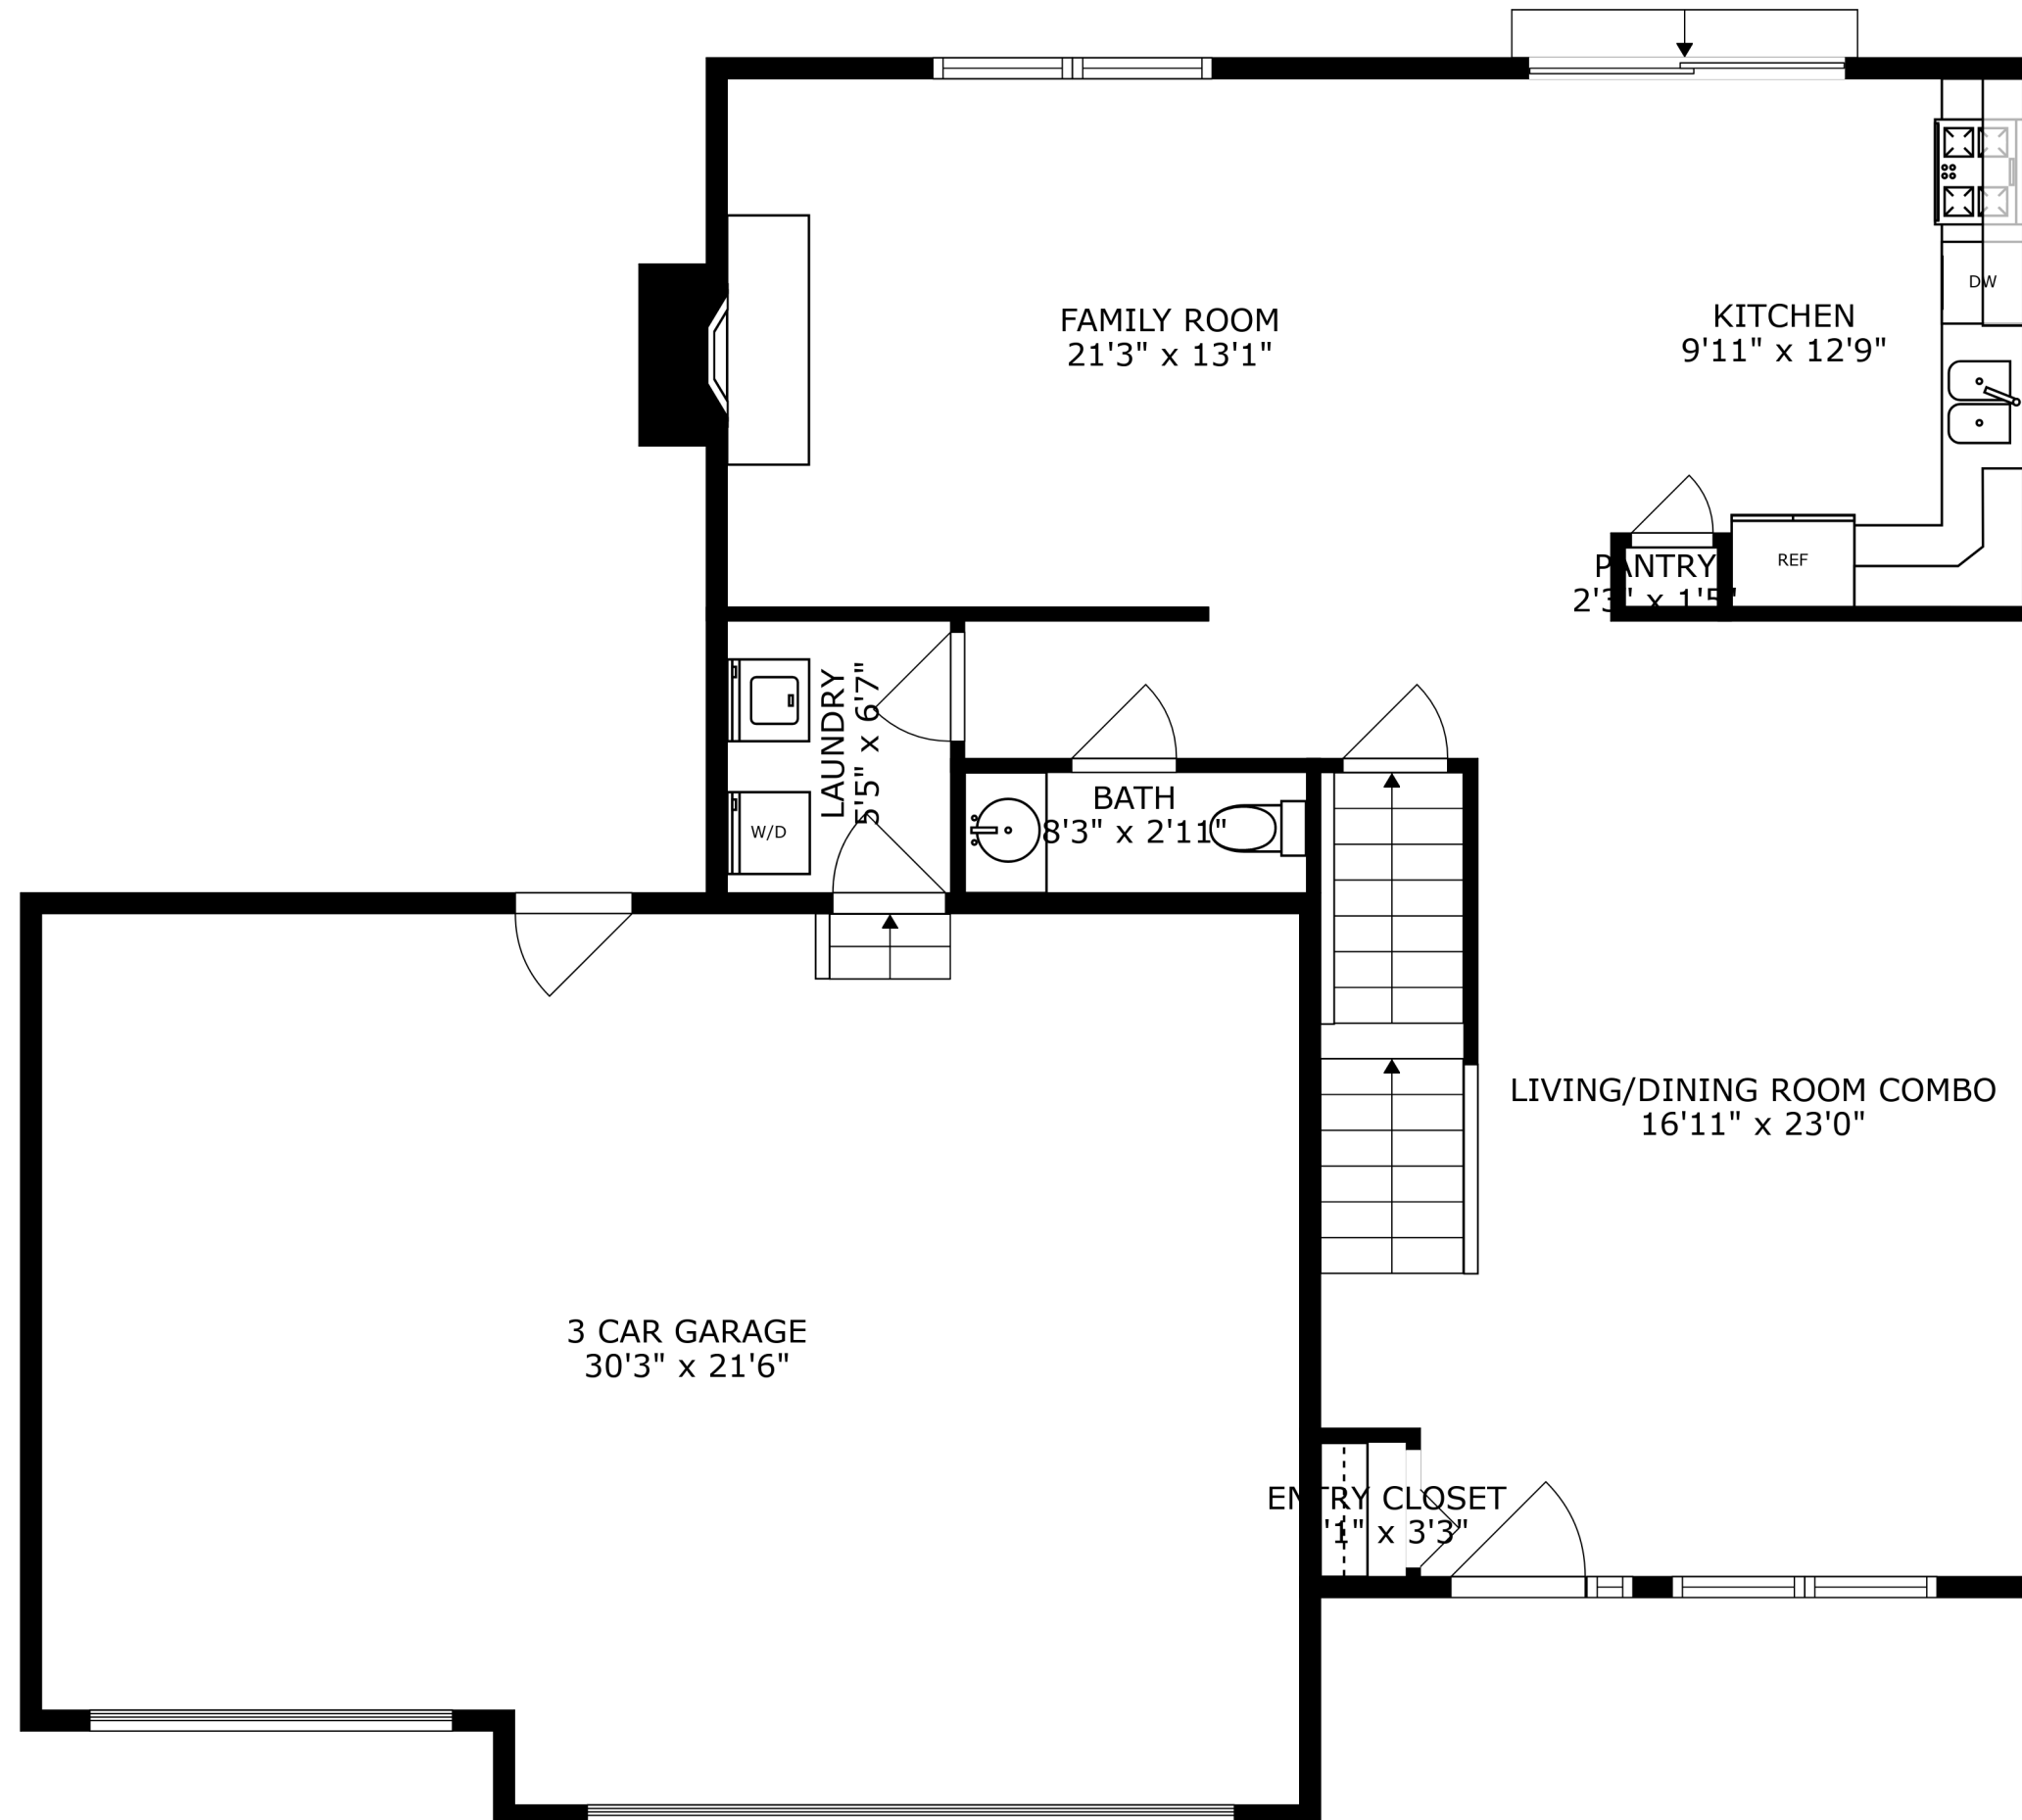

PAVER PATIO  
27'8" x 14'11"

FLOOR 2

FLOOR 3

FLOOR 1

SIZES AND DIMENSIONS ARE APPROXIMATE, ACTUAL MAY VARY.

SIZES AND DIMENSIONS ARE APPROXIMATE, ACTUAL MAY VARY.

PAVER PATIO  
27'8" x 14'11"

SIZES AND DIMENSIONS ARE APPROXIMATE, ACTUAL MAY VARY.

SIZES AND DIMENSIONS ARE APPROXIMATE, ACTUAL MAY VARY.