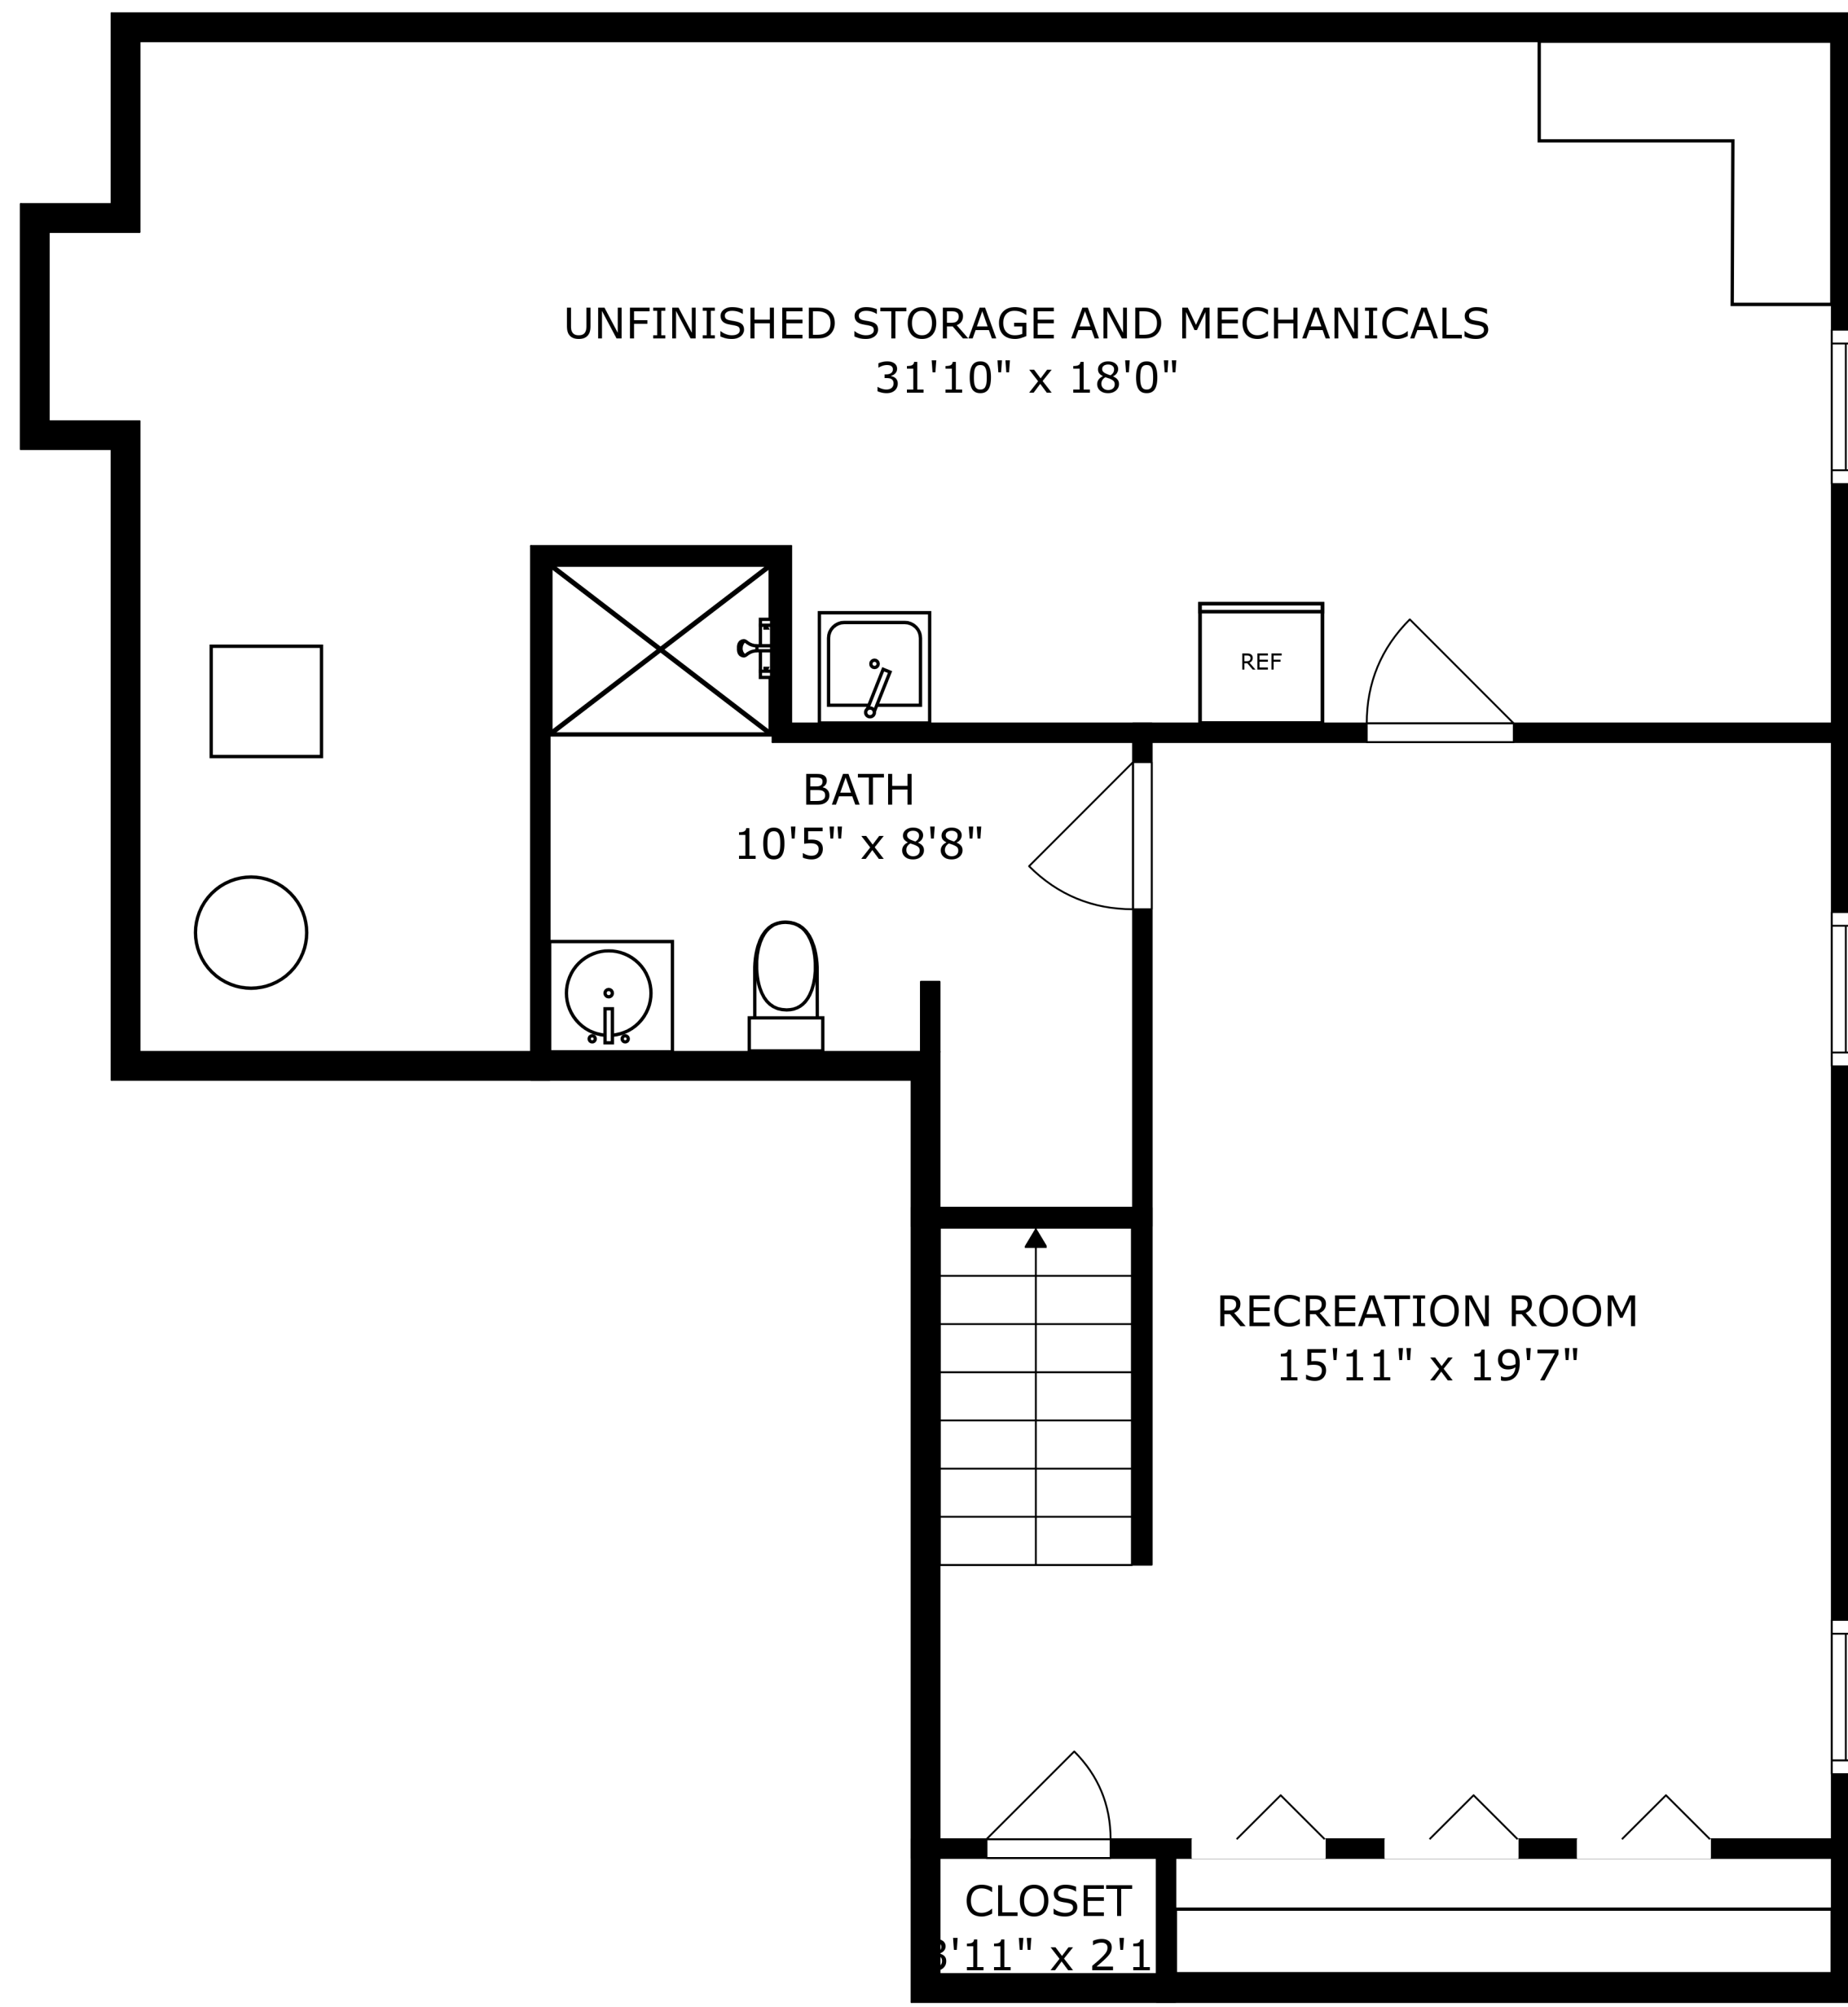

PAVER PATIO  
27'8" x 14'11"

FLOOR 2

FLOOR 3

FLOOR 1

SIZES AND DIMENSIONS ARE APPROXIMATE, ACTUAL MAY VARY.

SIZES AND DIMENSIONS ARE APPROXIMATE, ACTUAL MAY VARY.

PAVER PATIO  
27'8" x 14'11"

SIZES AND DIMENSIONS ARE APPROXIMATE, ACTUAL MAY VARY.

SIZES AND DIMENSIONS ARE APPROXIMATE, ACTUAL MAY VARY.