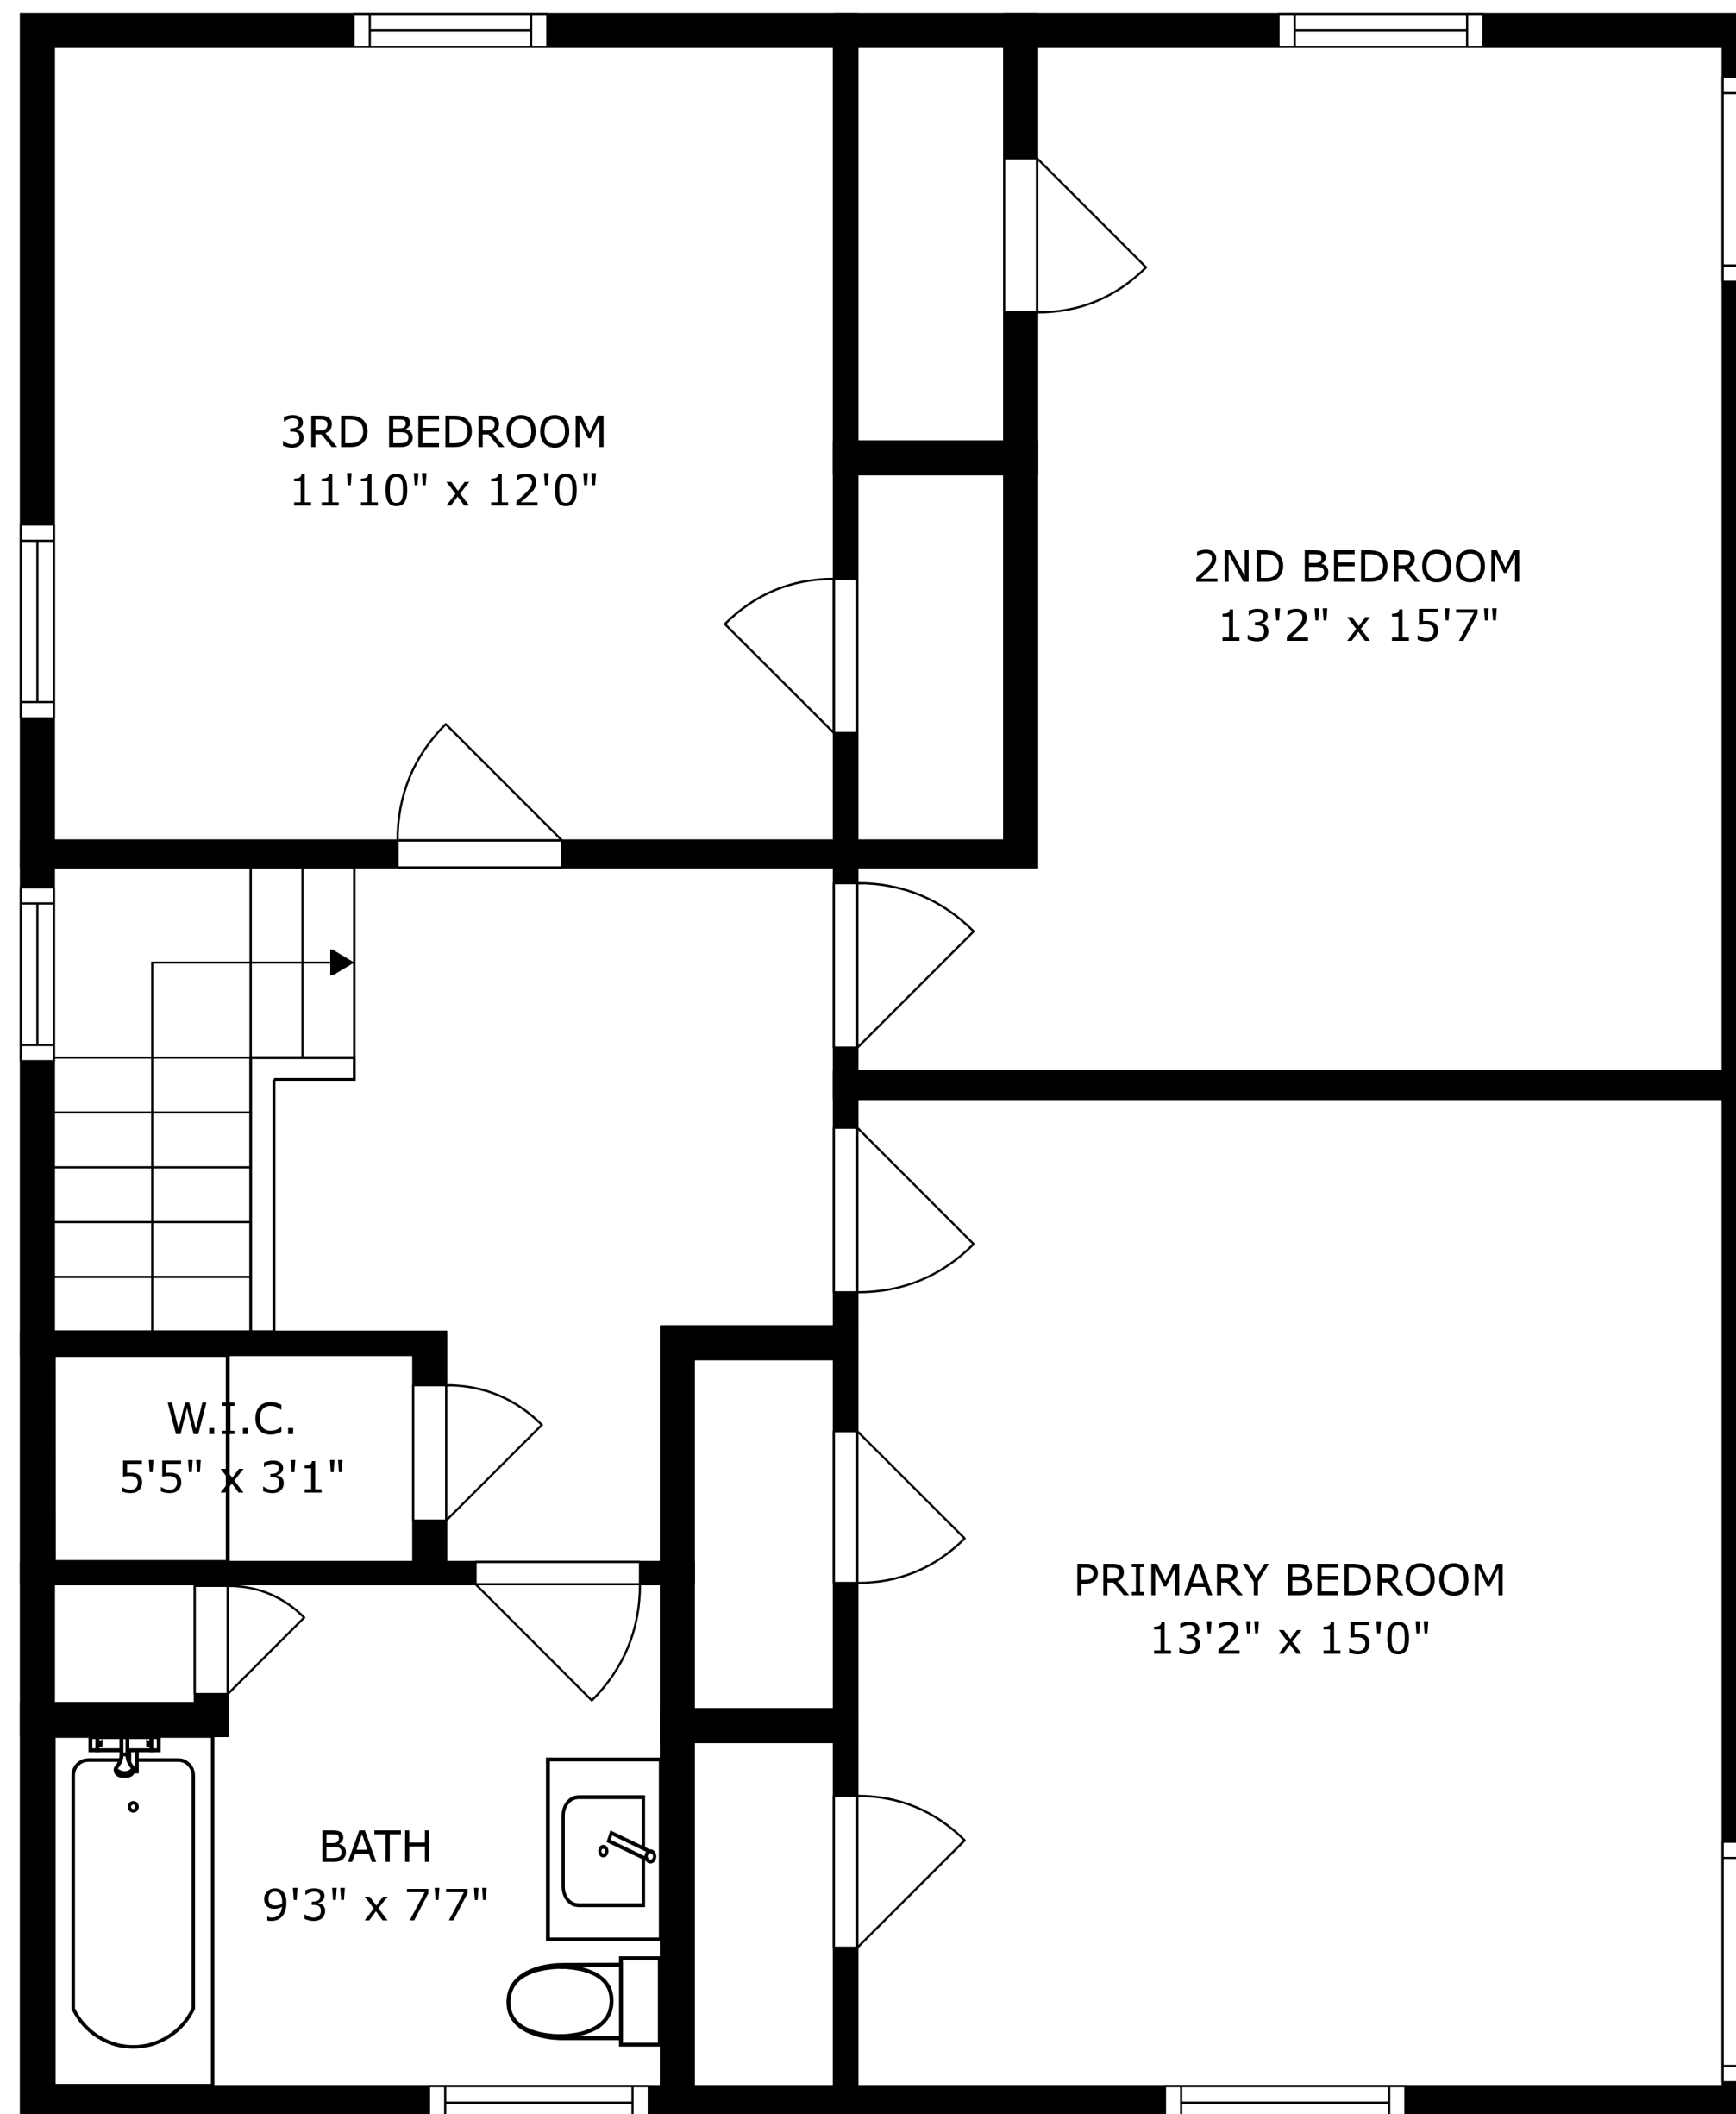

FLOOR 3

FLOOR 1

FLOOR 2

SIZES AND DIMENSIONS ARE APPROXIMATE, ACTUAL MAY VARY.

SIZES AND DIMENSIONS ARE APPROXIMATE, ACTUAL MAY VARY.

SIZES AND DIMENSIONS ARE APPROXIMATE, ACTUAL MAY VARY.

STORAGE/LAUNDRY
25'4" x 20'8"

RECREATION ROOM
25'4" x 13'6"