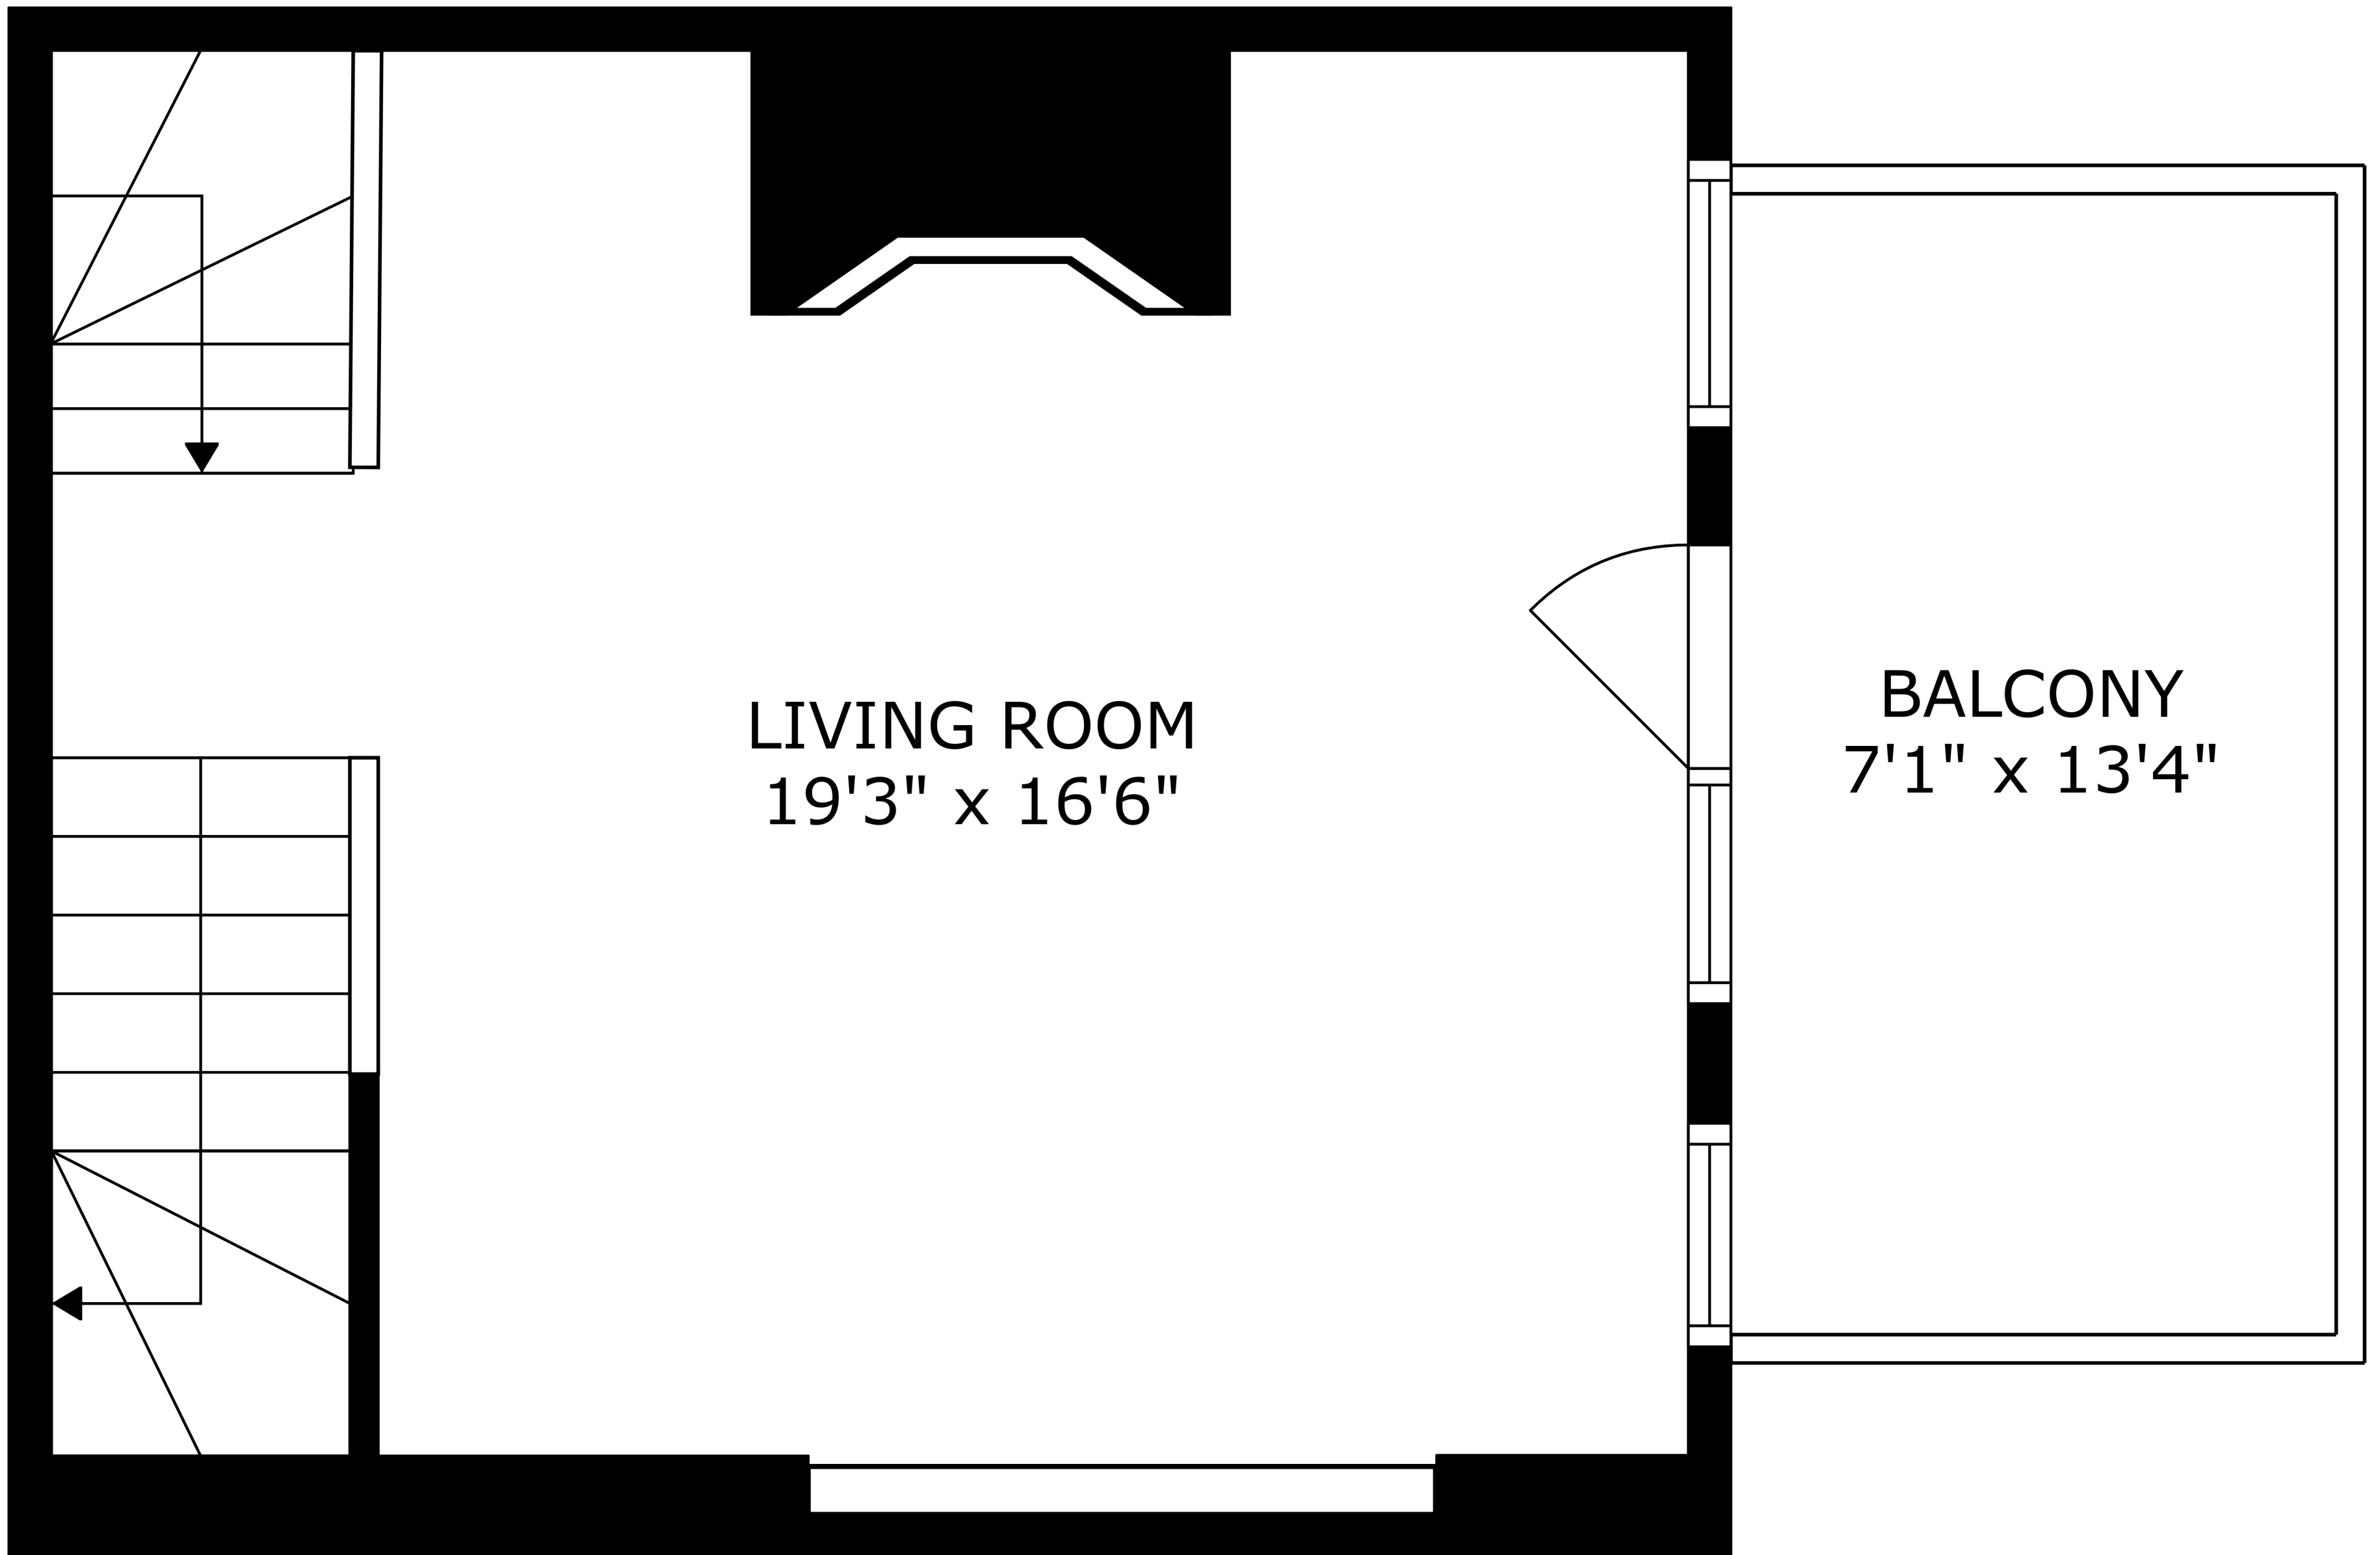

SIZES AND DIMENSIONS ARE APPROXIMATE, ACTUAL MAY VARY.

SIZES AND DIMENSIONS ARE APPROXIMATE, ACTUAL MAY VARY.

LIVING ROOM
19'3" x 16'6"

BALCONY
7'1" x 13'4"

BEDROOM
11'7" x 15'4"

RECREATION ROOM
16'4" x 16'5"

BASEMENT
19'3" x 16'5"

BATH
7'7" x 4'10"