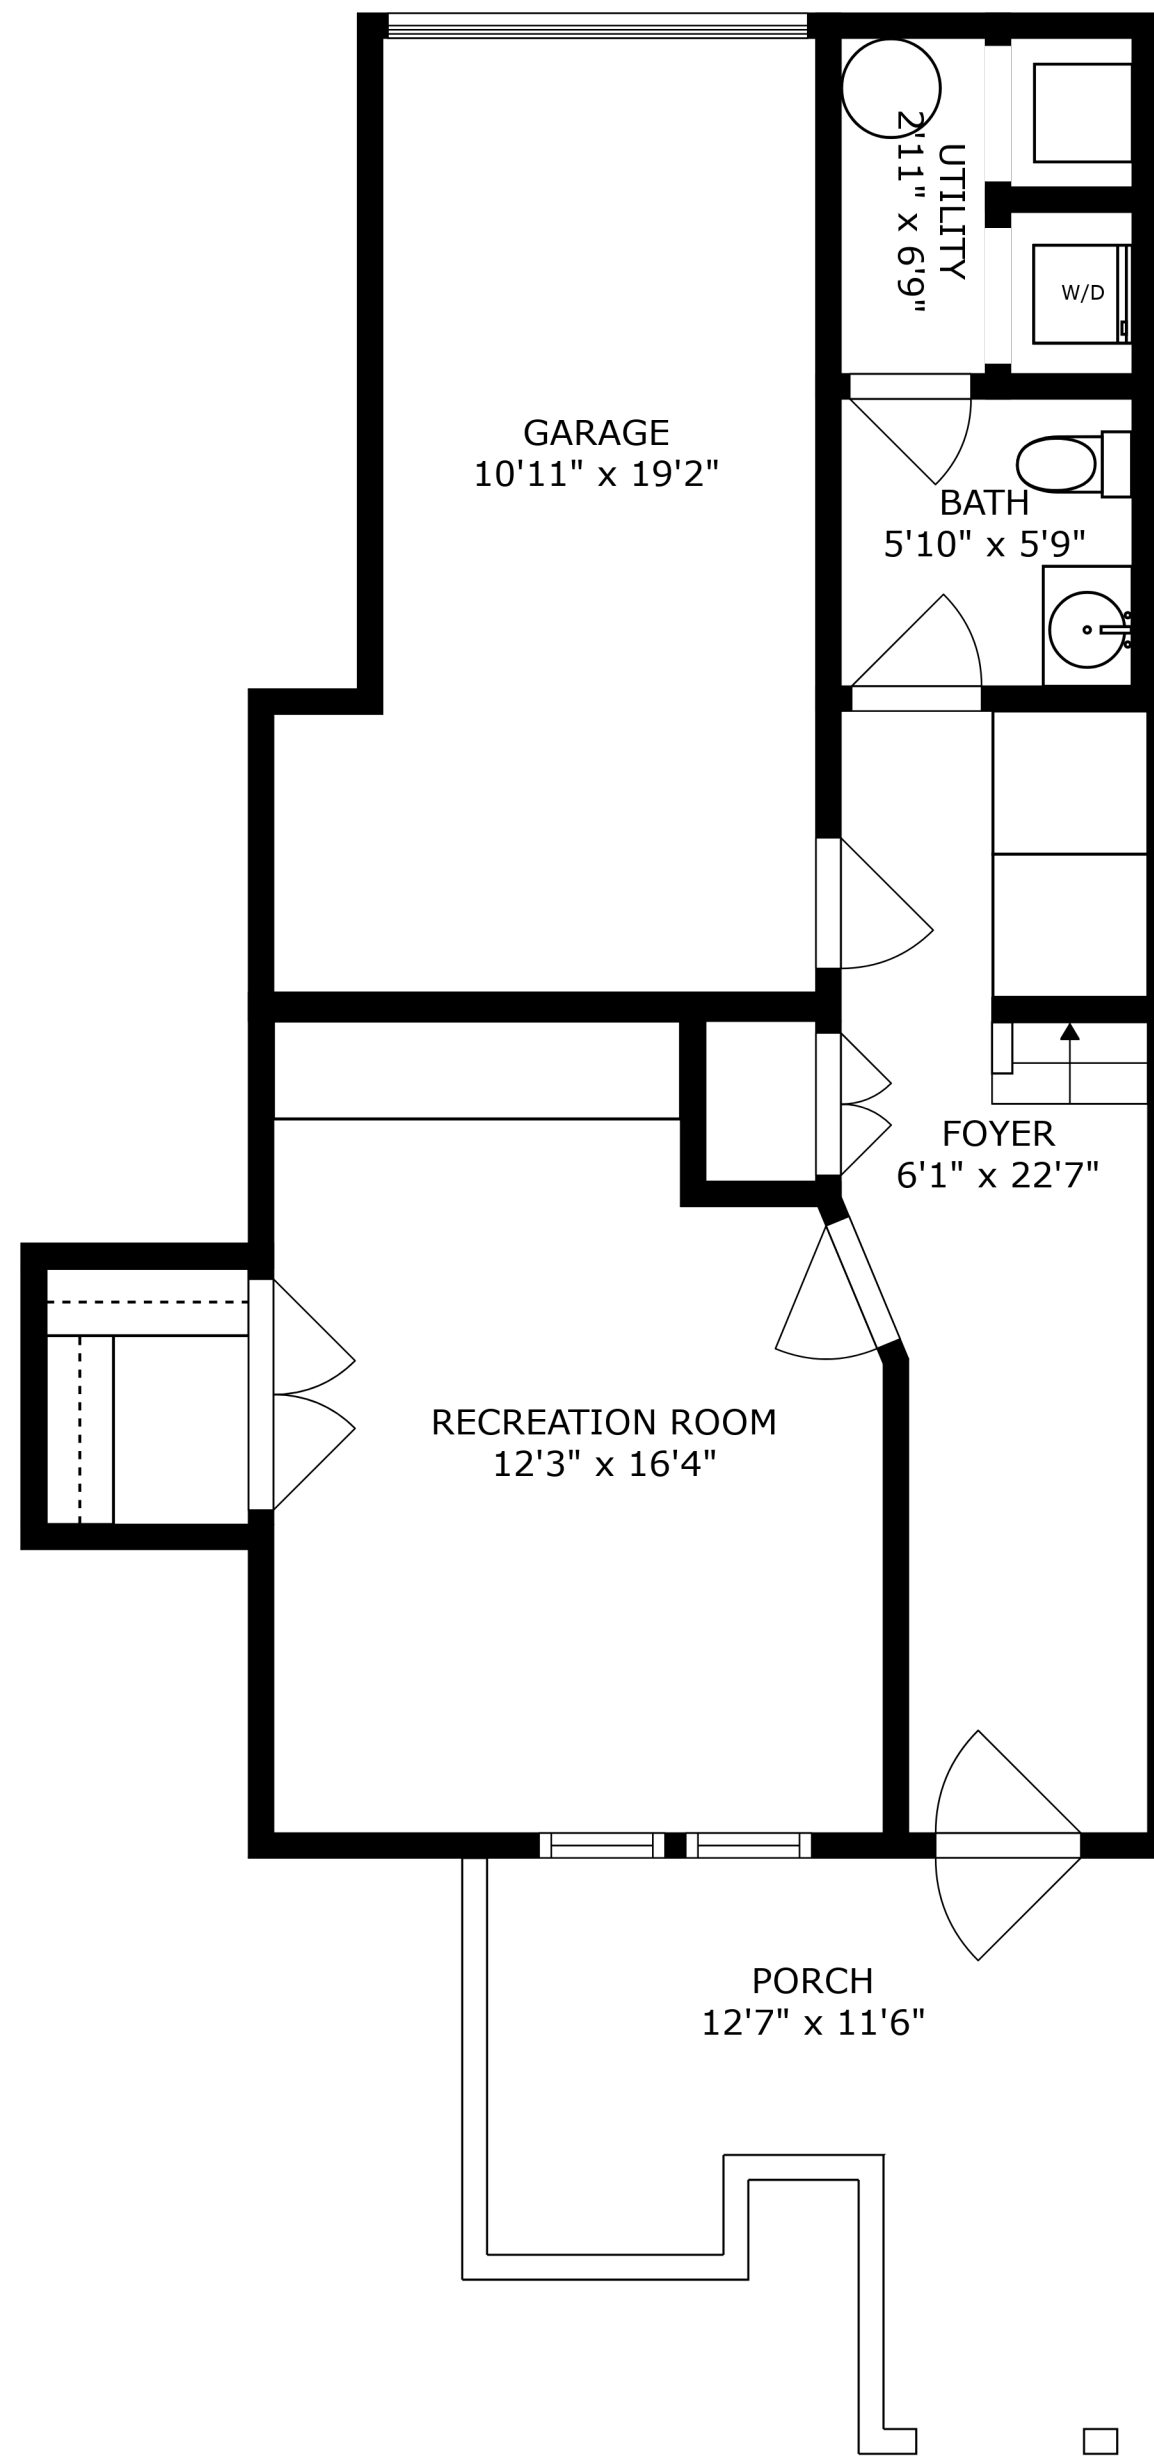

SIZES AND DIMENSIONS ARE APPROXIMATE, ACTUAL MAY VARY.

ROOM
4'1" x 13'10"

ROOF-TOP DECK
17'3" x 30'9"

SIZES AND DIMENSIONS ARE APPROXIMATE, ACTUAL MAY VARY.

SIZES AND DIMENSIONS ARE APPROXIMATE, ACTUAL MAY VARY.

SIZES AND DIMENSIONS ARE APPROXIMATE, ACTUAL MAY VARY.