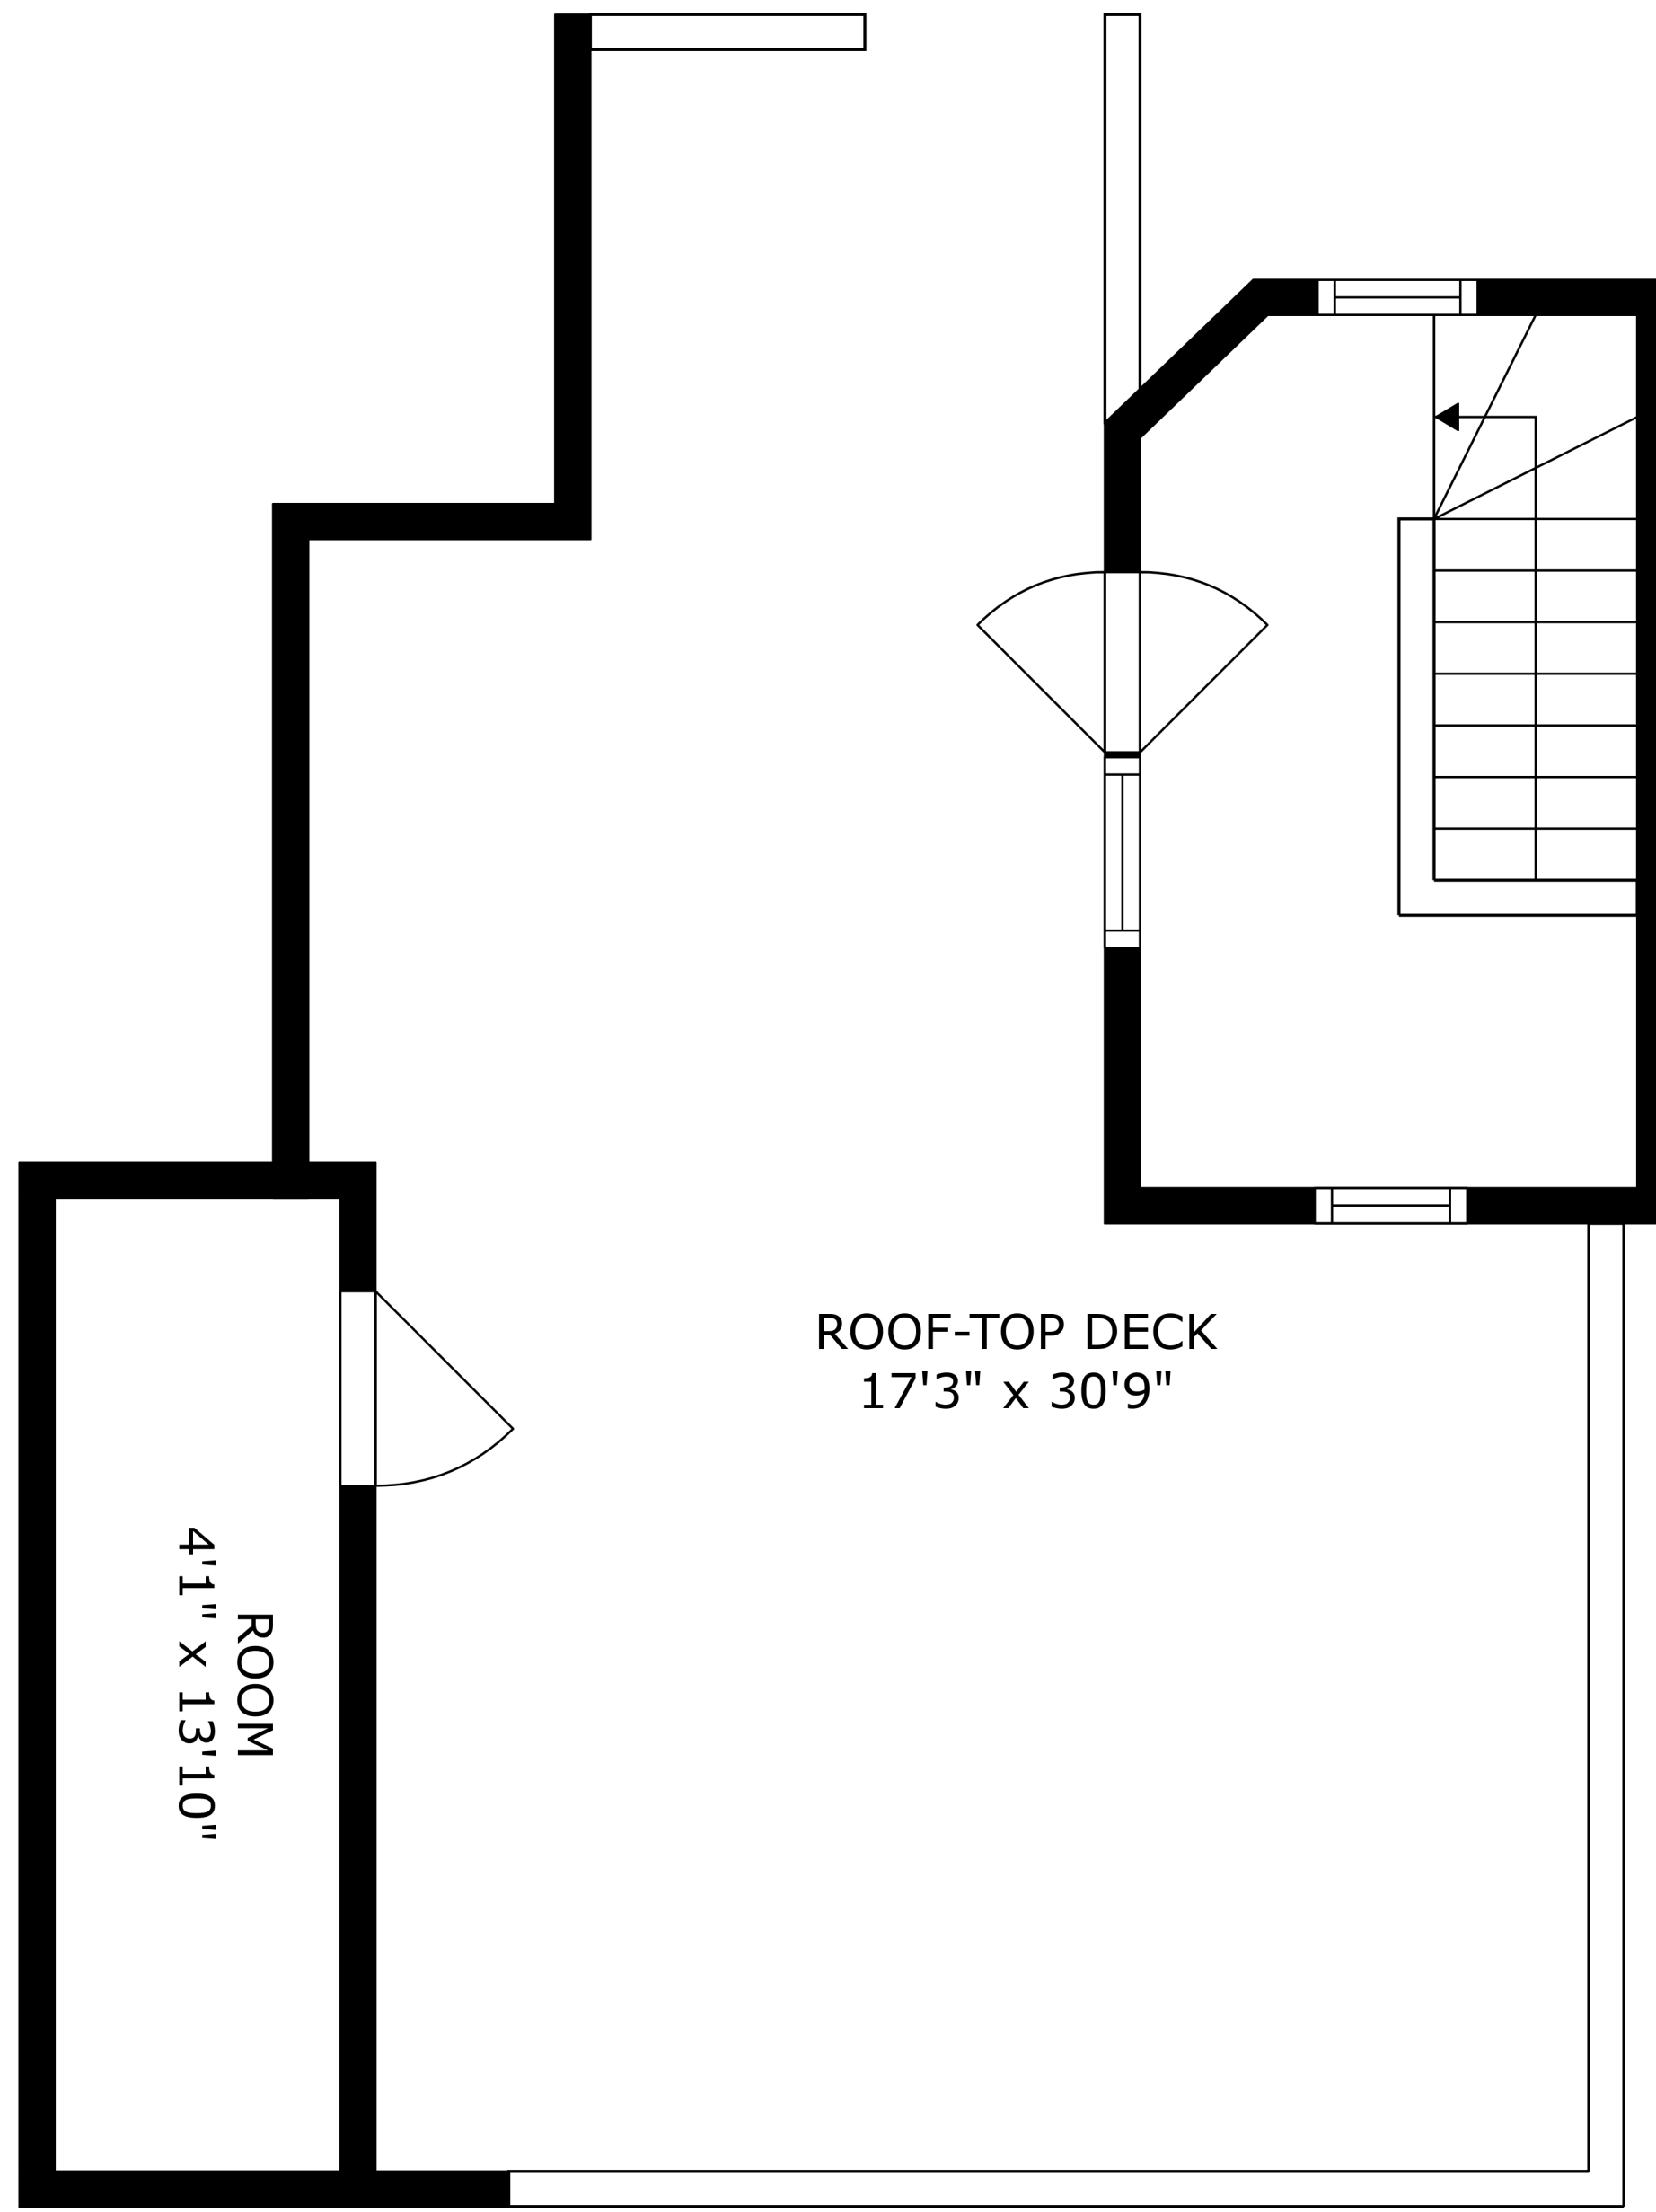

SIZES AND DIMENSIONS ARE APPROXIMATE, ACTUAL MAY VARY.

ROOM
4'1" x 13'10"

ROOF-TOP DECK
17'3" x 30'9"

SIZES AND DIMENSIONS ARE APPROXIMATE, ACTUAL MAY VARY.

SIZES AND DIMENSIONS ARE APPROXIMATE, ACTUAL MAY VARY.

SIZES AND DIMENSIONS ARE APPROXIMATE, ACTUAL MAY VARY.