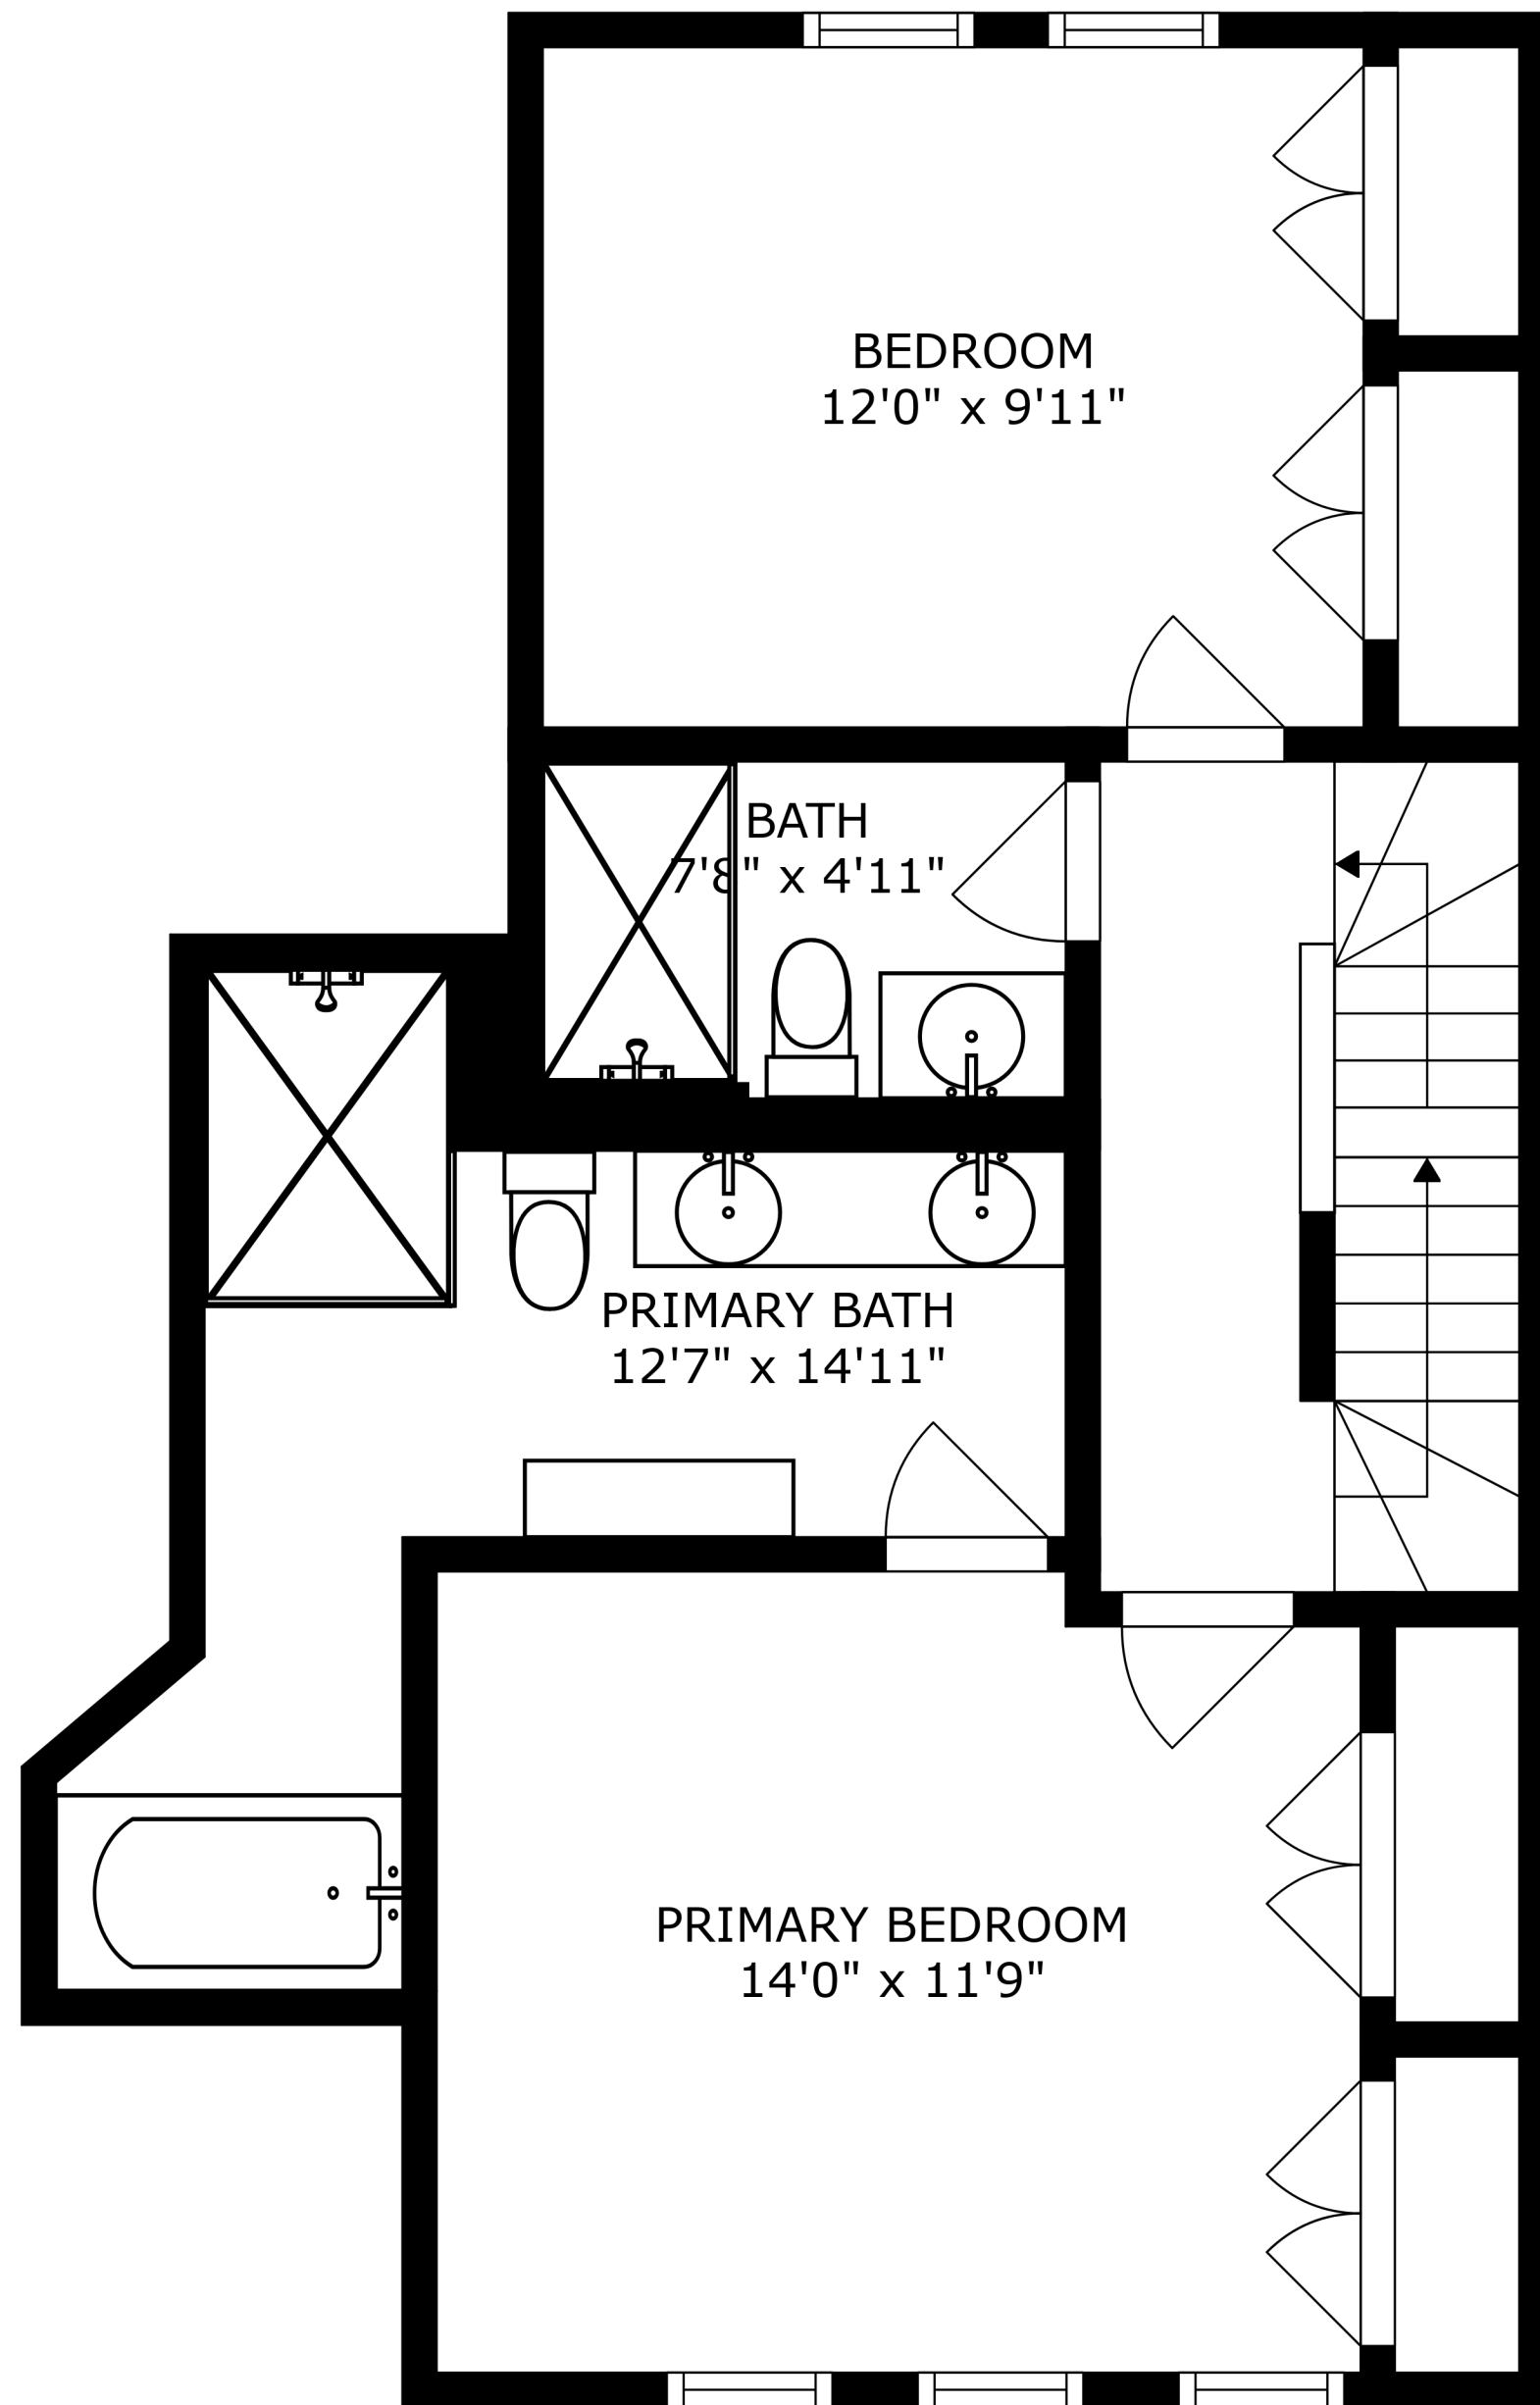

SIZES AND DIMENSIONS ARE APPROXIMATE, ACTUAL MAY VARY.

ROOM
4'1" x 13'10"

ROOF-TOP DECK
17'3" x 30'9"

SIZES AND DIMENSIONS ARE APPROXIMATE, ACTUAL MAY VARY.

SIZES AND DIMENSIONS ARE APPROXIMATE, ACTUAL MAY VARY.

SIZES AND DIMENSIONS ARE APPROXIMATE, ACTUAL MAY VARY.