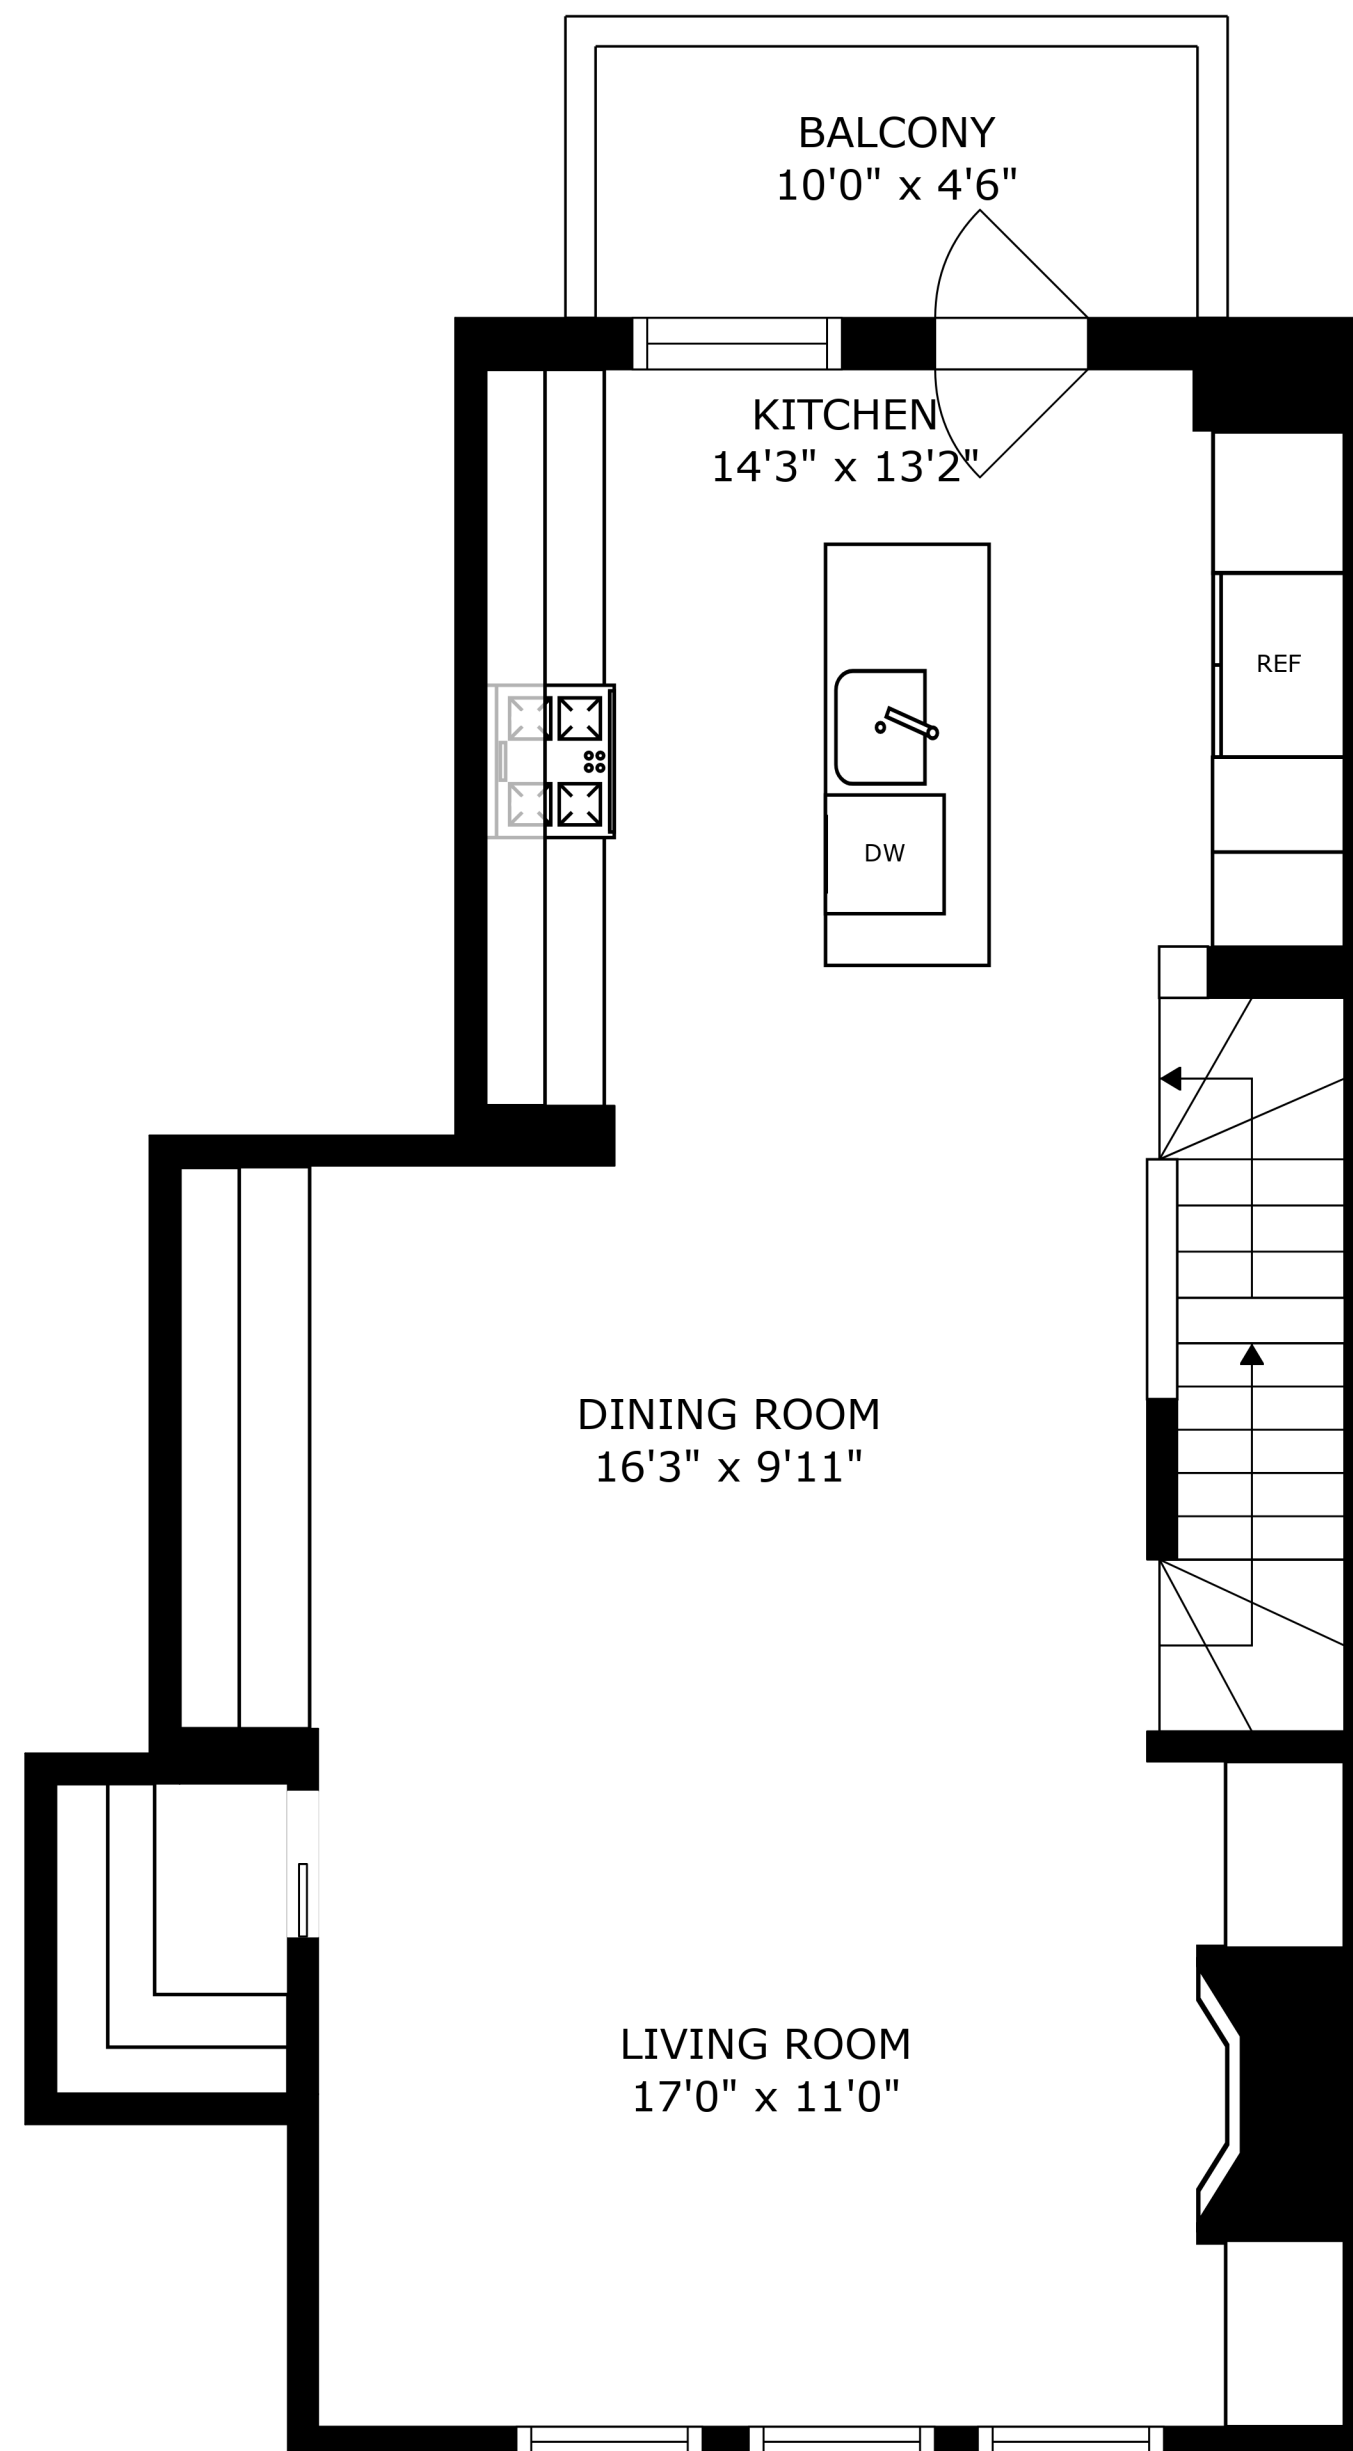

SIZES AND DIMENSIONS ARE APPROXIMATE, ACTUAL MAY VARY.

ROOM
4'1" x 13'10"

ROOF-TOP DECK
17'3" x 30'9"

SIZES AND DIMENSIONS ARE APPROXIMATE, ACTUAL MAY VARY.

SIZES AND DIMENSIONS ARE APPROXIMATE, ACTUAL MAY VARY.

SIZES AND DIMENSIONS ARE APPROXIMATE, ACTUAL MAY VARY.