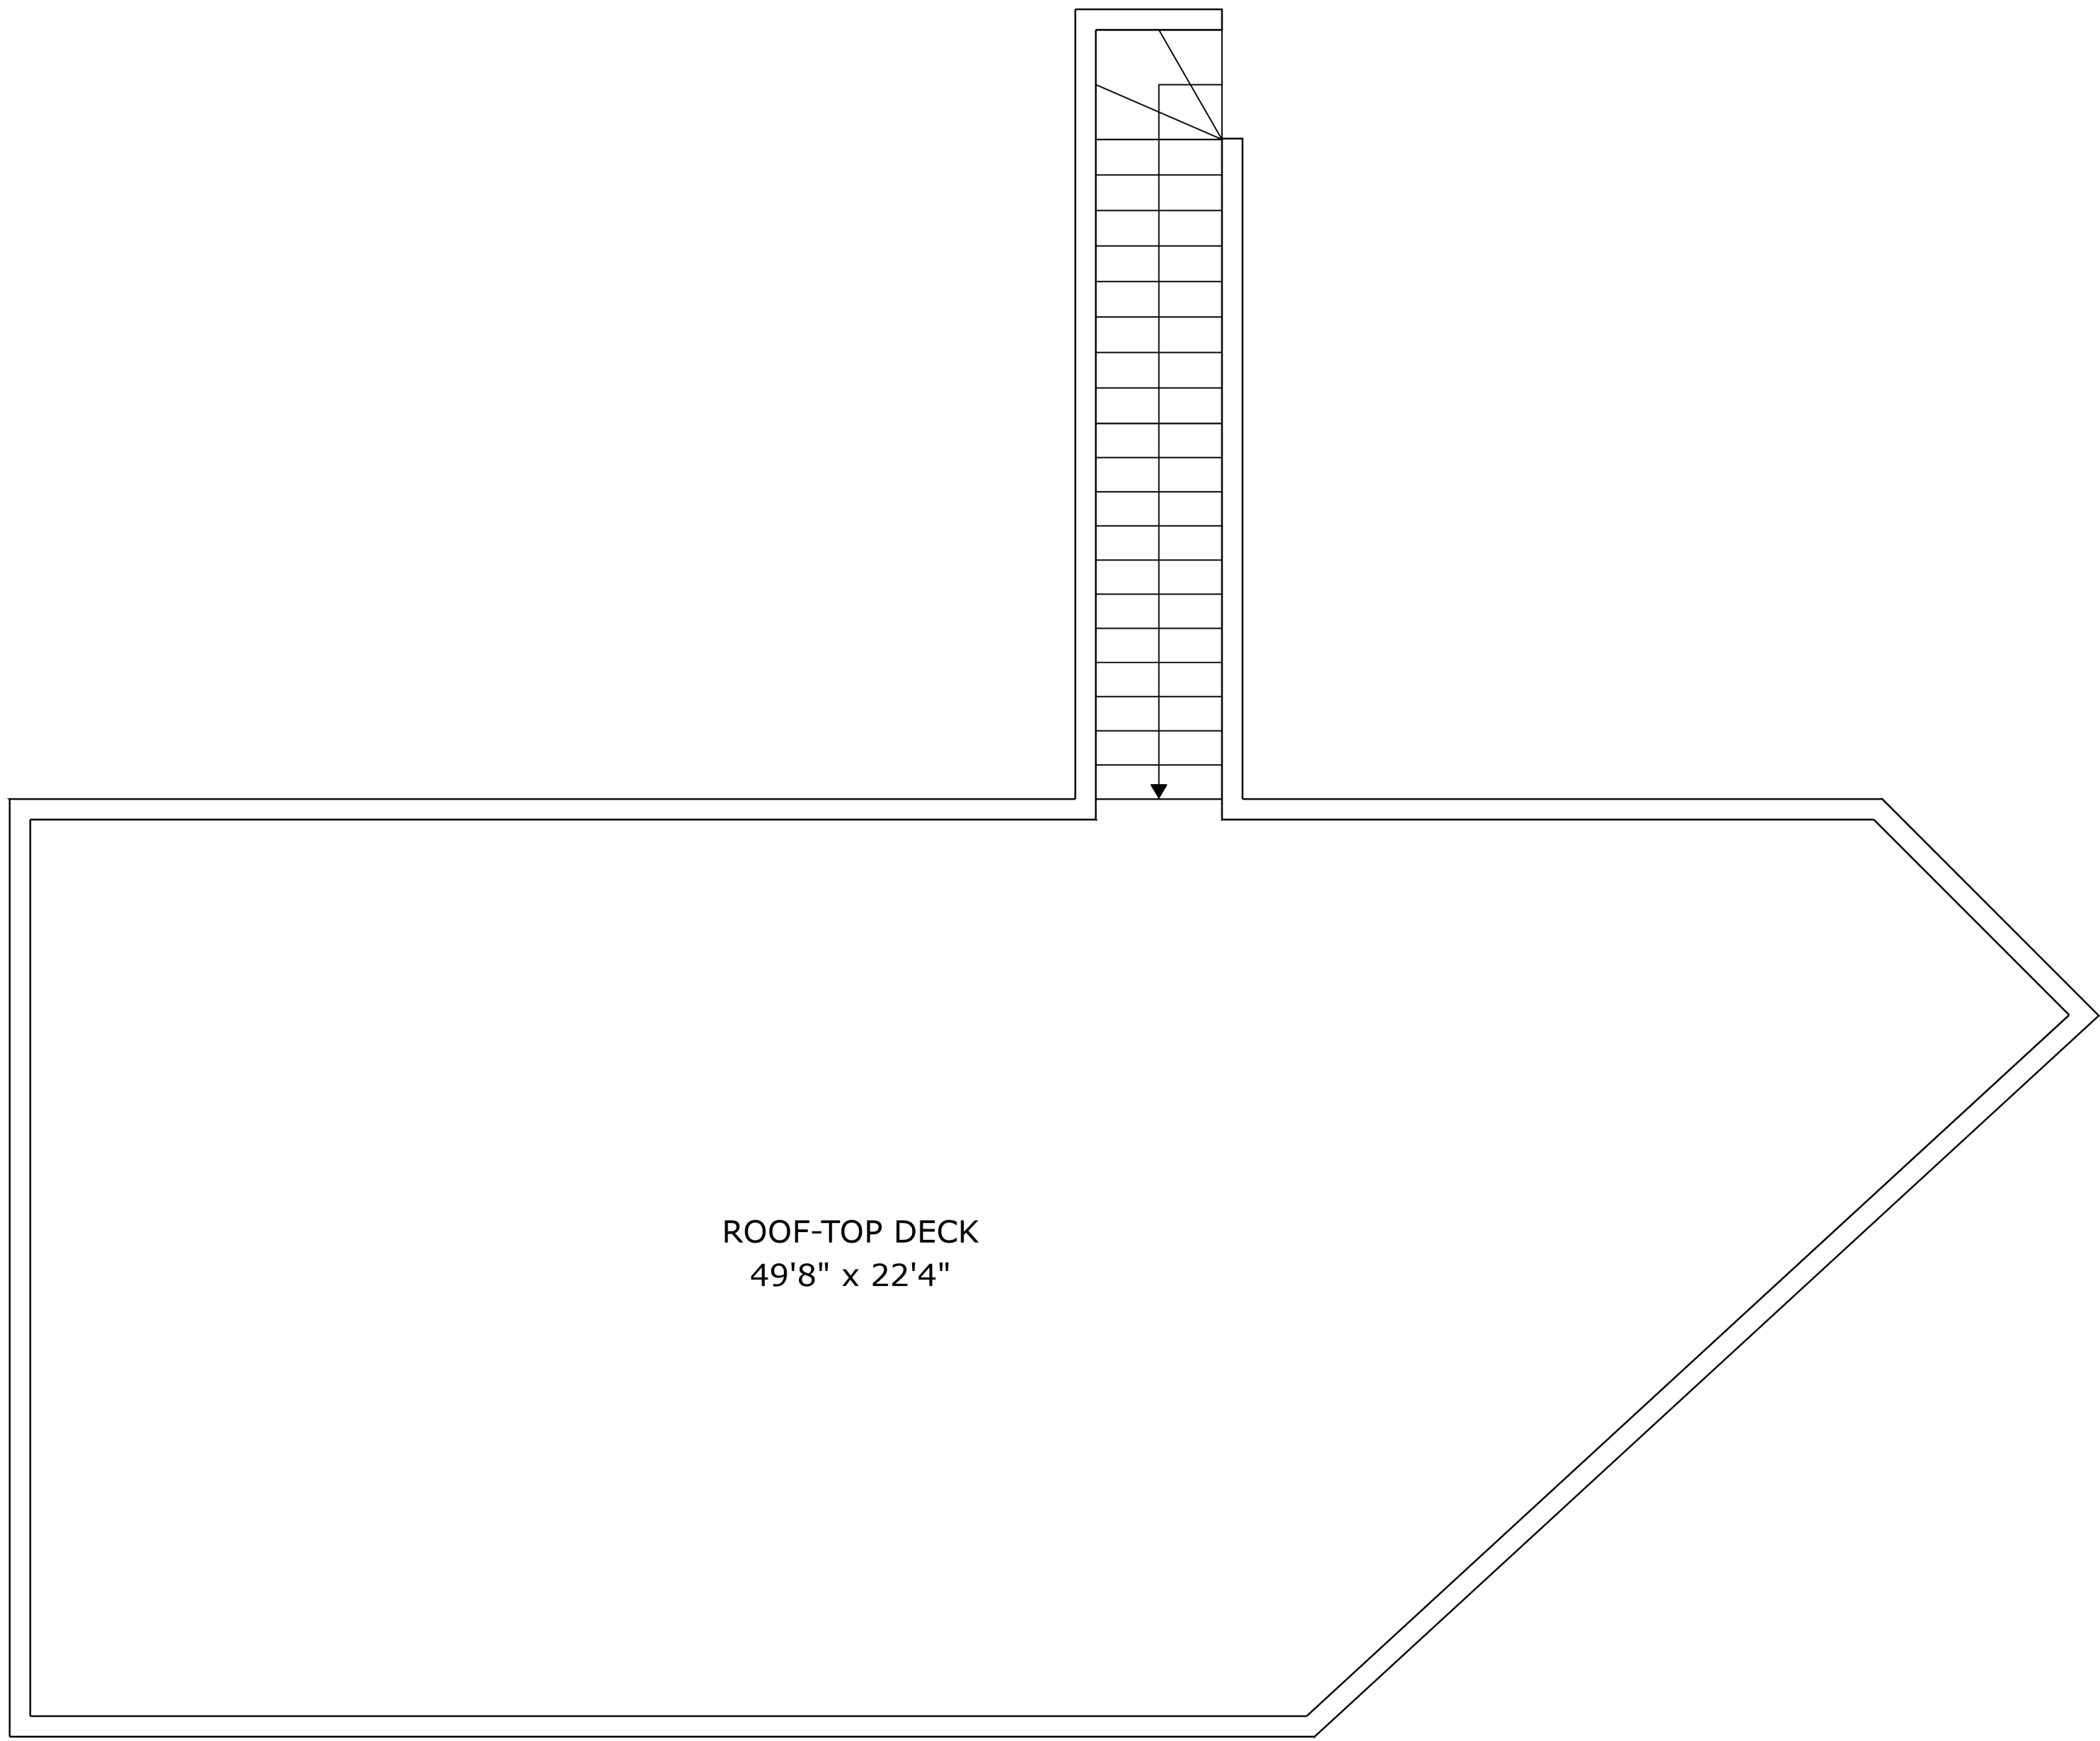

FLOOR 2

FLOOR 3

FLOOR 1

SIZES AND DIMENSIONS ARE APPROXIMATE, ACTUAL MAY VARY.

ROOF-TOP DECK
49'8" x 22'4"

SIZES AND DIMENSIONS ARE APPROXIMATE, ACTUAL MAY VARY.

SIZES AND DIMENSIONS ARE APPROXIMATE, ACTUAL MAY VARY.