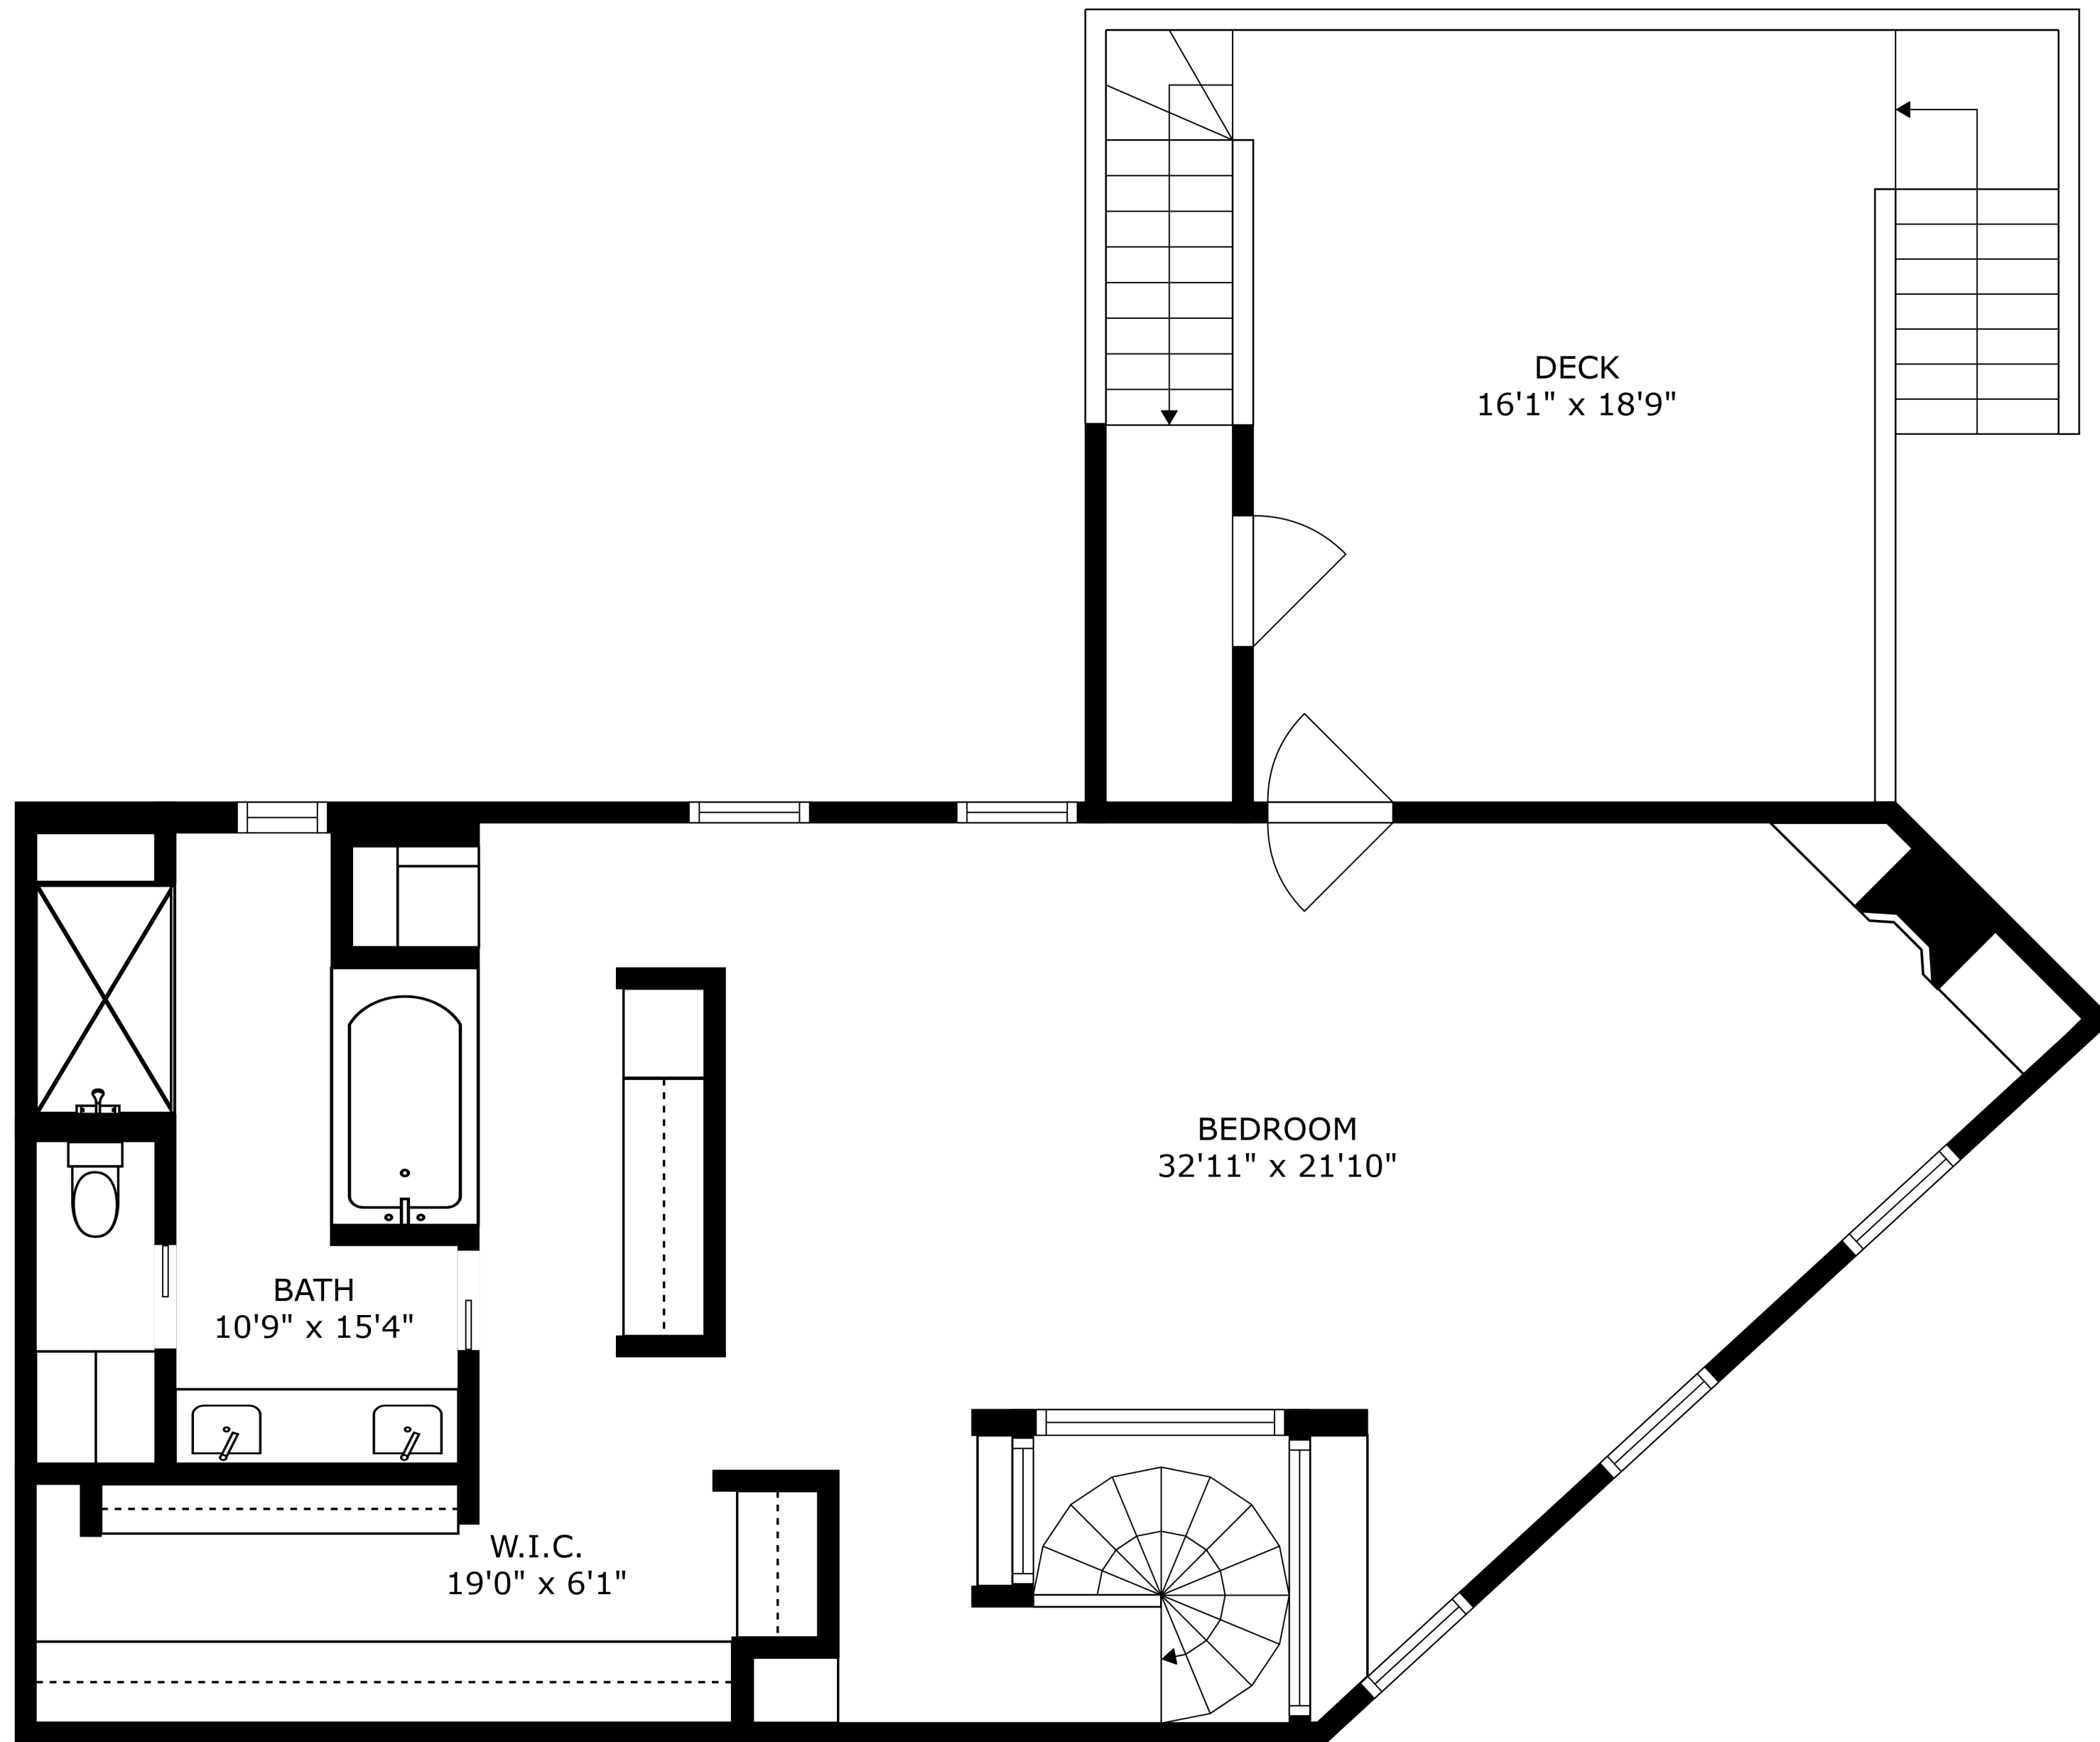

FLOOR 2

FLOOR 3

FLOOR 1

SIZES AND DIMENSIONS ARE APPROXIMATE, ACTUAL MAY VARY.

ROOF-TOP DECK
49'8" x 22'4"

SIZES AND DIMENSIONS ARE APPROXIMATE, ACTUAL MAY VARY.

SIZES AND DIMENSIONS ARE APPROXIMATE, ACTUAL MAY VARY.