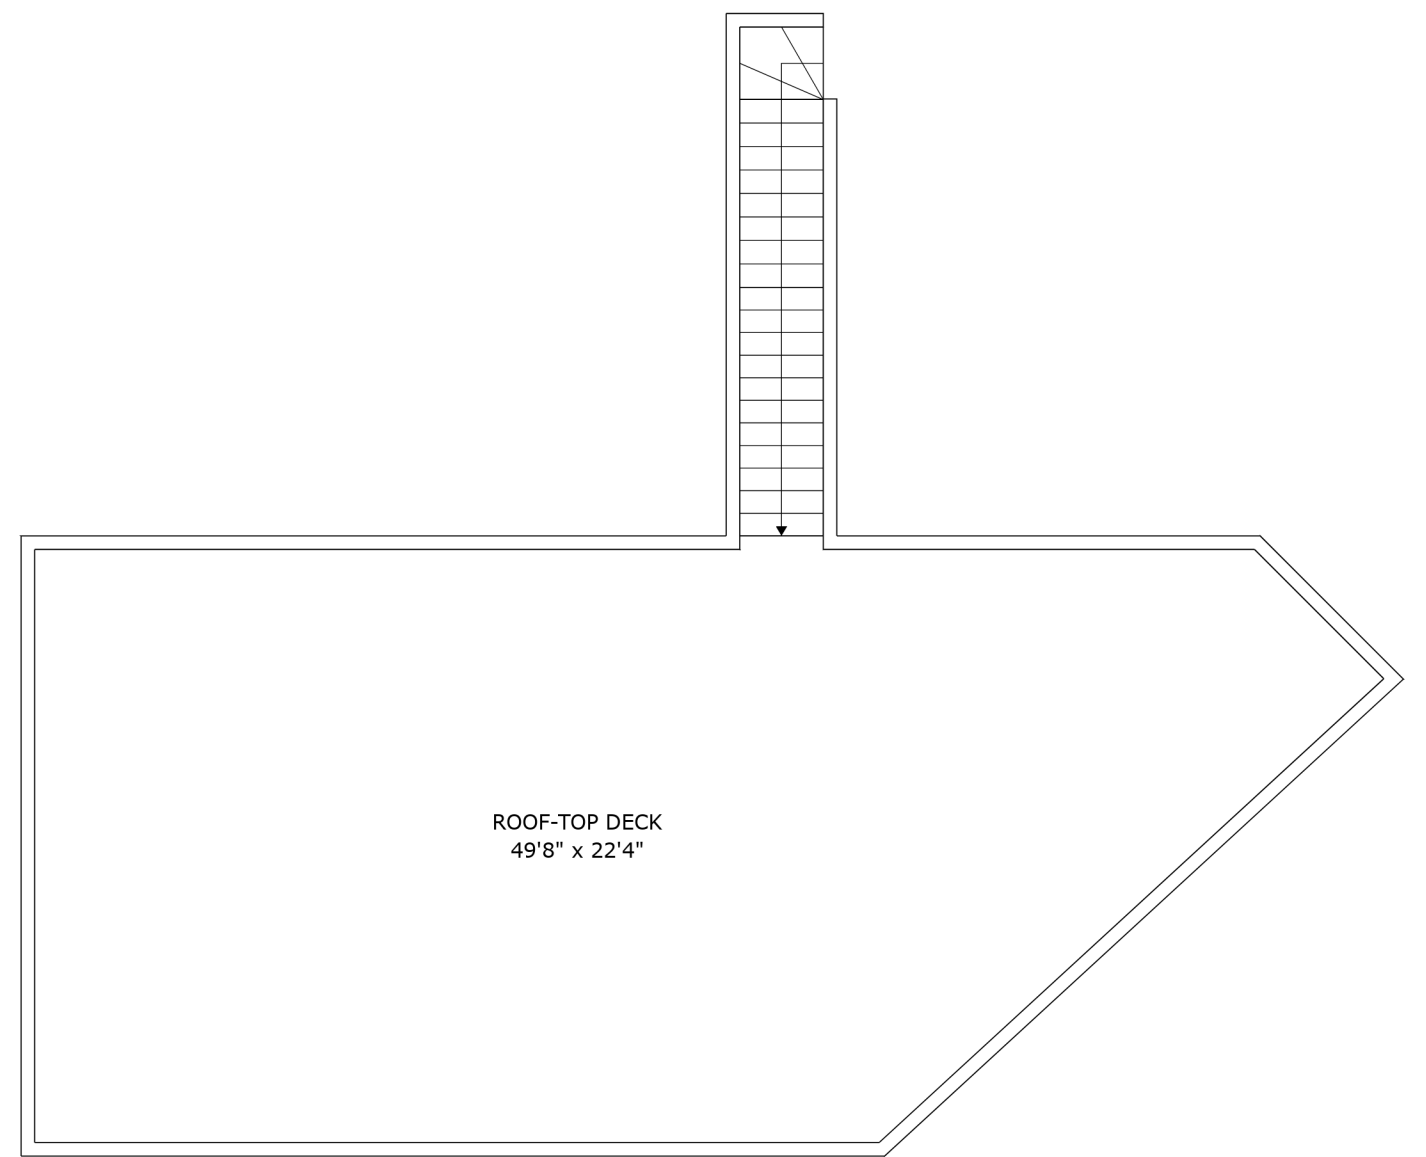

FLOOR 2

FLOOR 3

FLOOR 1

SIZES AND DIMENSIONS ARE APPROXIMATE, ACTUAL MAY VARY.

ROOF-TOP DECK
49'8" x 22'4"

SIZES AND DIMENSIONS ARE APPROXIMATE, ACTUAL MAY VARY.

SIZES AND DIMENSIONS ARE APPROXIMATE, ACTUAL MAY VARY.