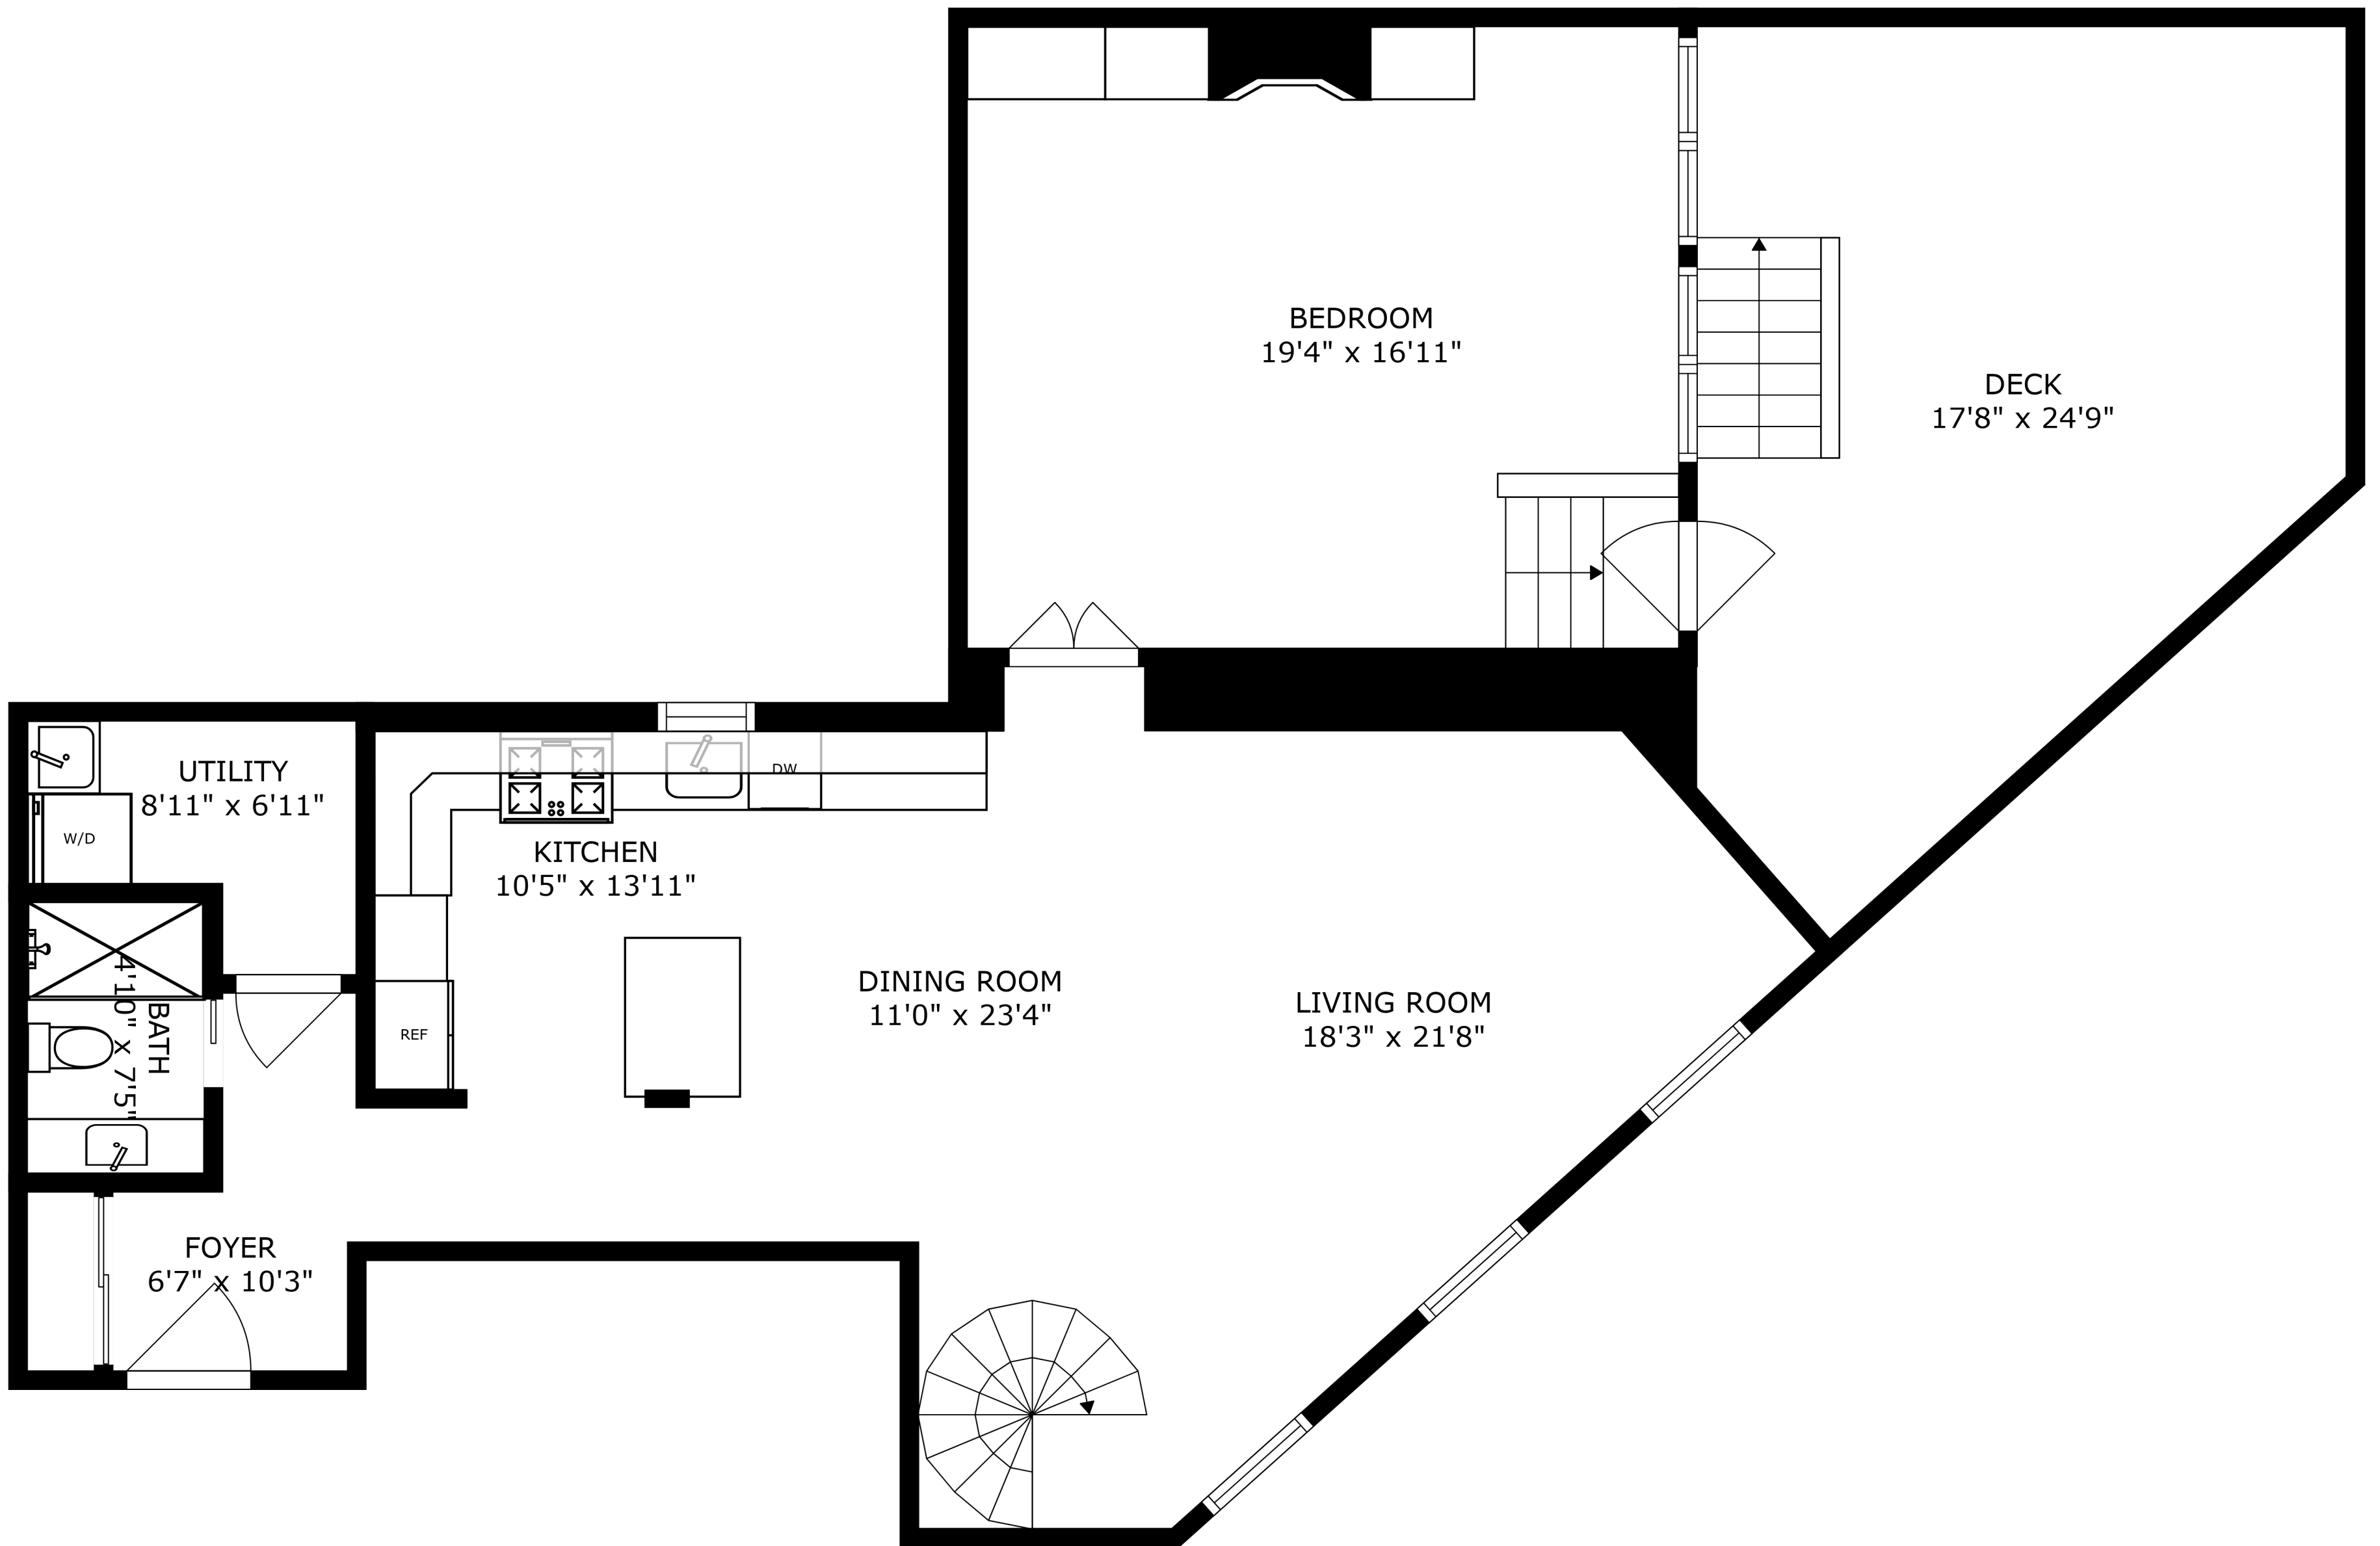

FLOOR 2

FLOOR 3

FLOOR 1

SIZES AND DIMENSIONS ARE APPROXIMATE, ACTUAL MAY VARY.

ROOF-TOP DECK
49'8" x 22'4"

SIZES AND DIMENSIONS ARE APPROXIMATE, ACTUAL MAY VARY.

SIZES AND DIMENSIONS ARE APPROXIMATE, ACTUAL MAY VARY.