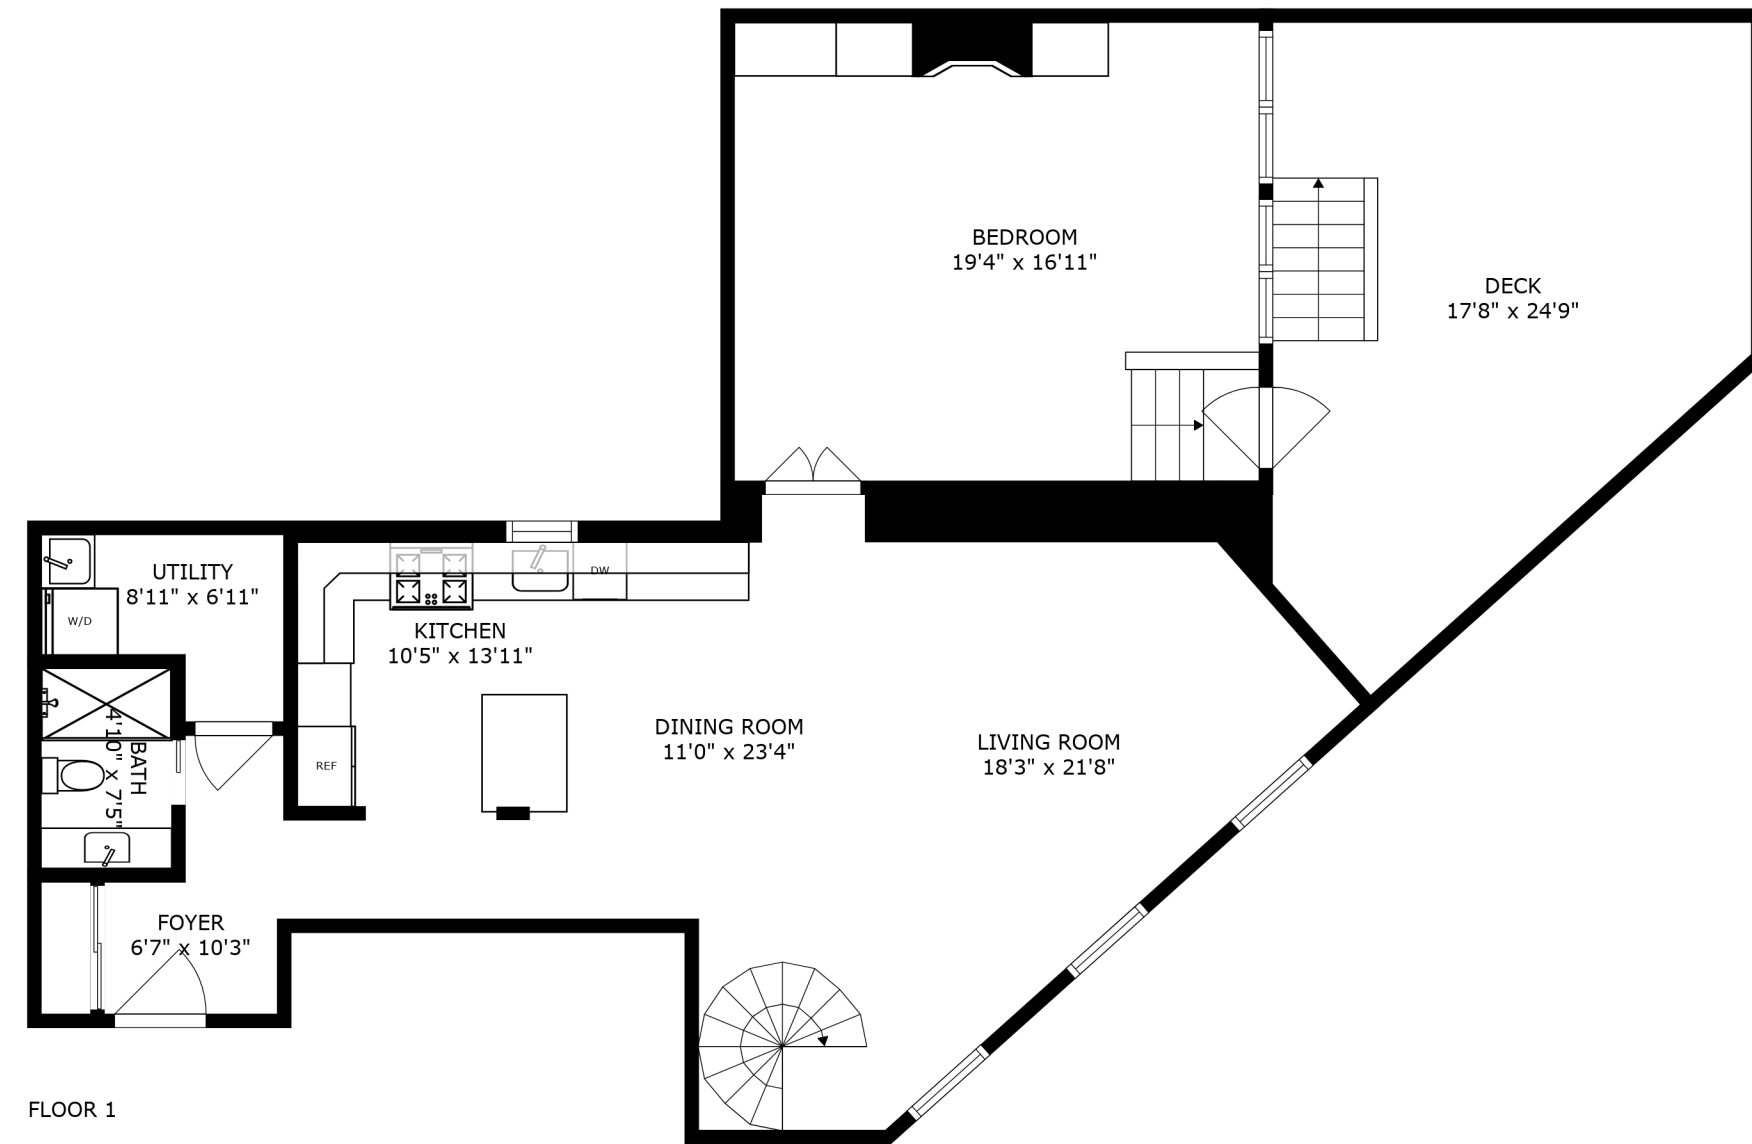

FLOOR 2

FLOOR 3

FLOOR 1

SIZES AND DIMENSIONS ARE APPROXIMATE, ACTUAL MAY VARY.

ROOF-TOP DECK
49'8" x 22'4"

SIZES AND DIMENSIONS ARE APPROXIMATE, ACTUAL MAY VARY.

SIZES AND DIMENSIONS ARE APPROXIMATE, ACTUAL MAY VARY.