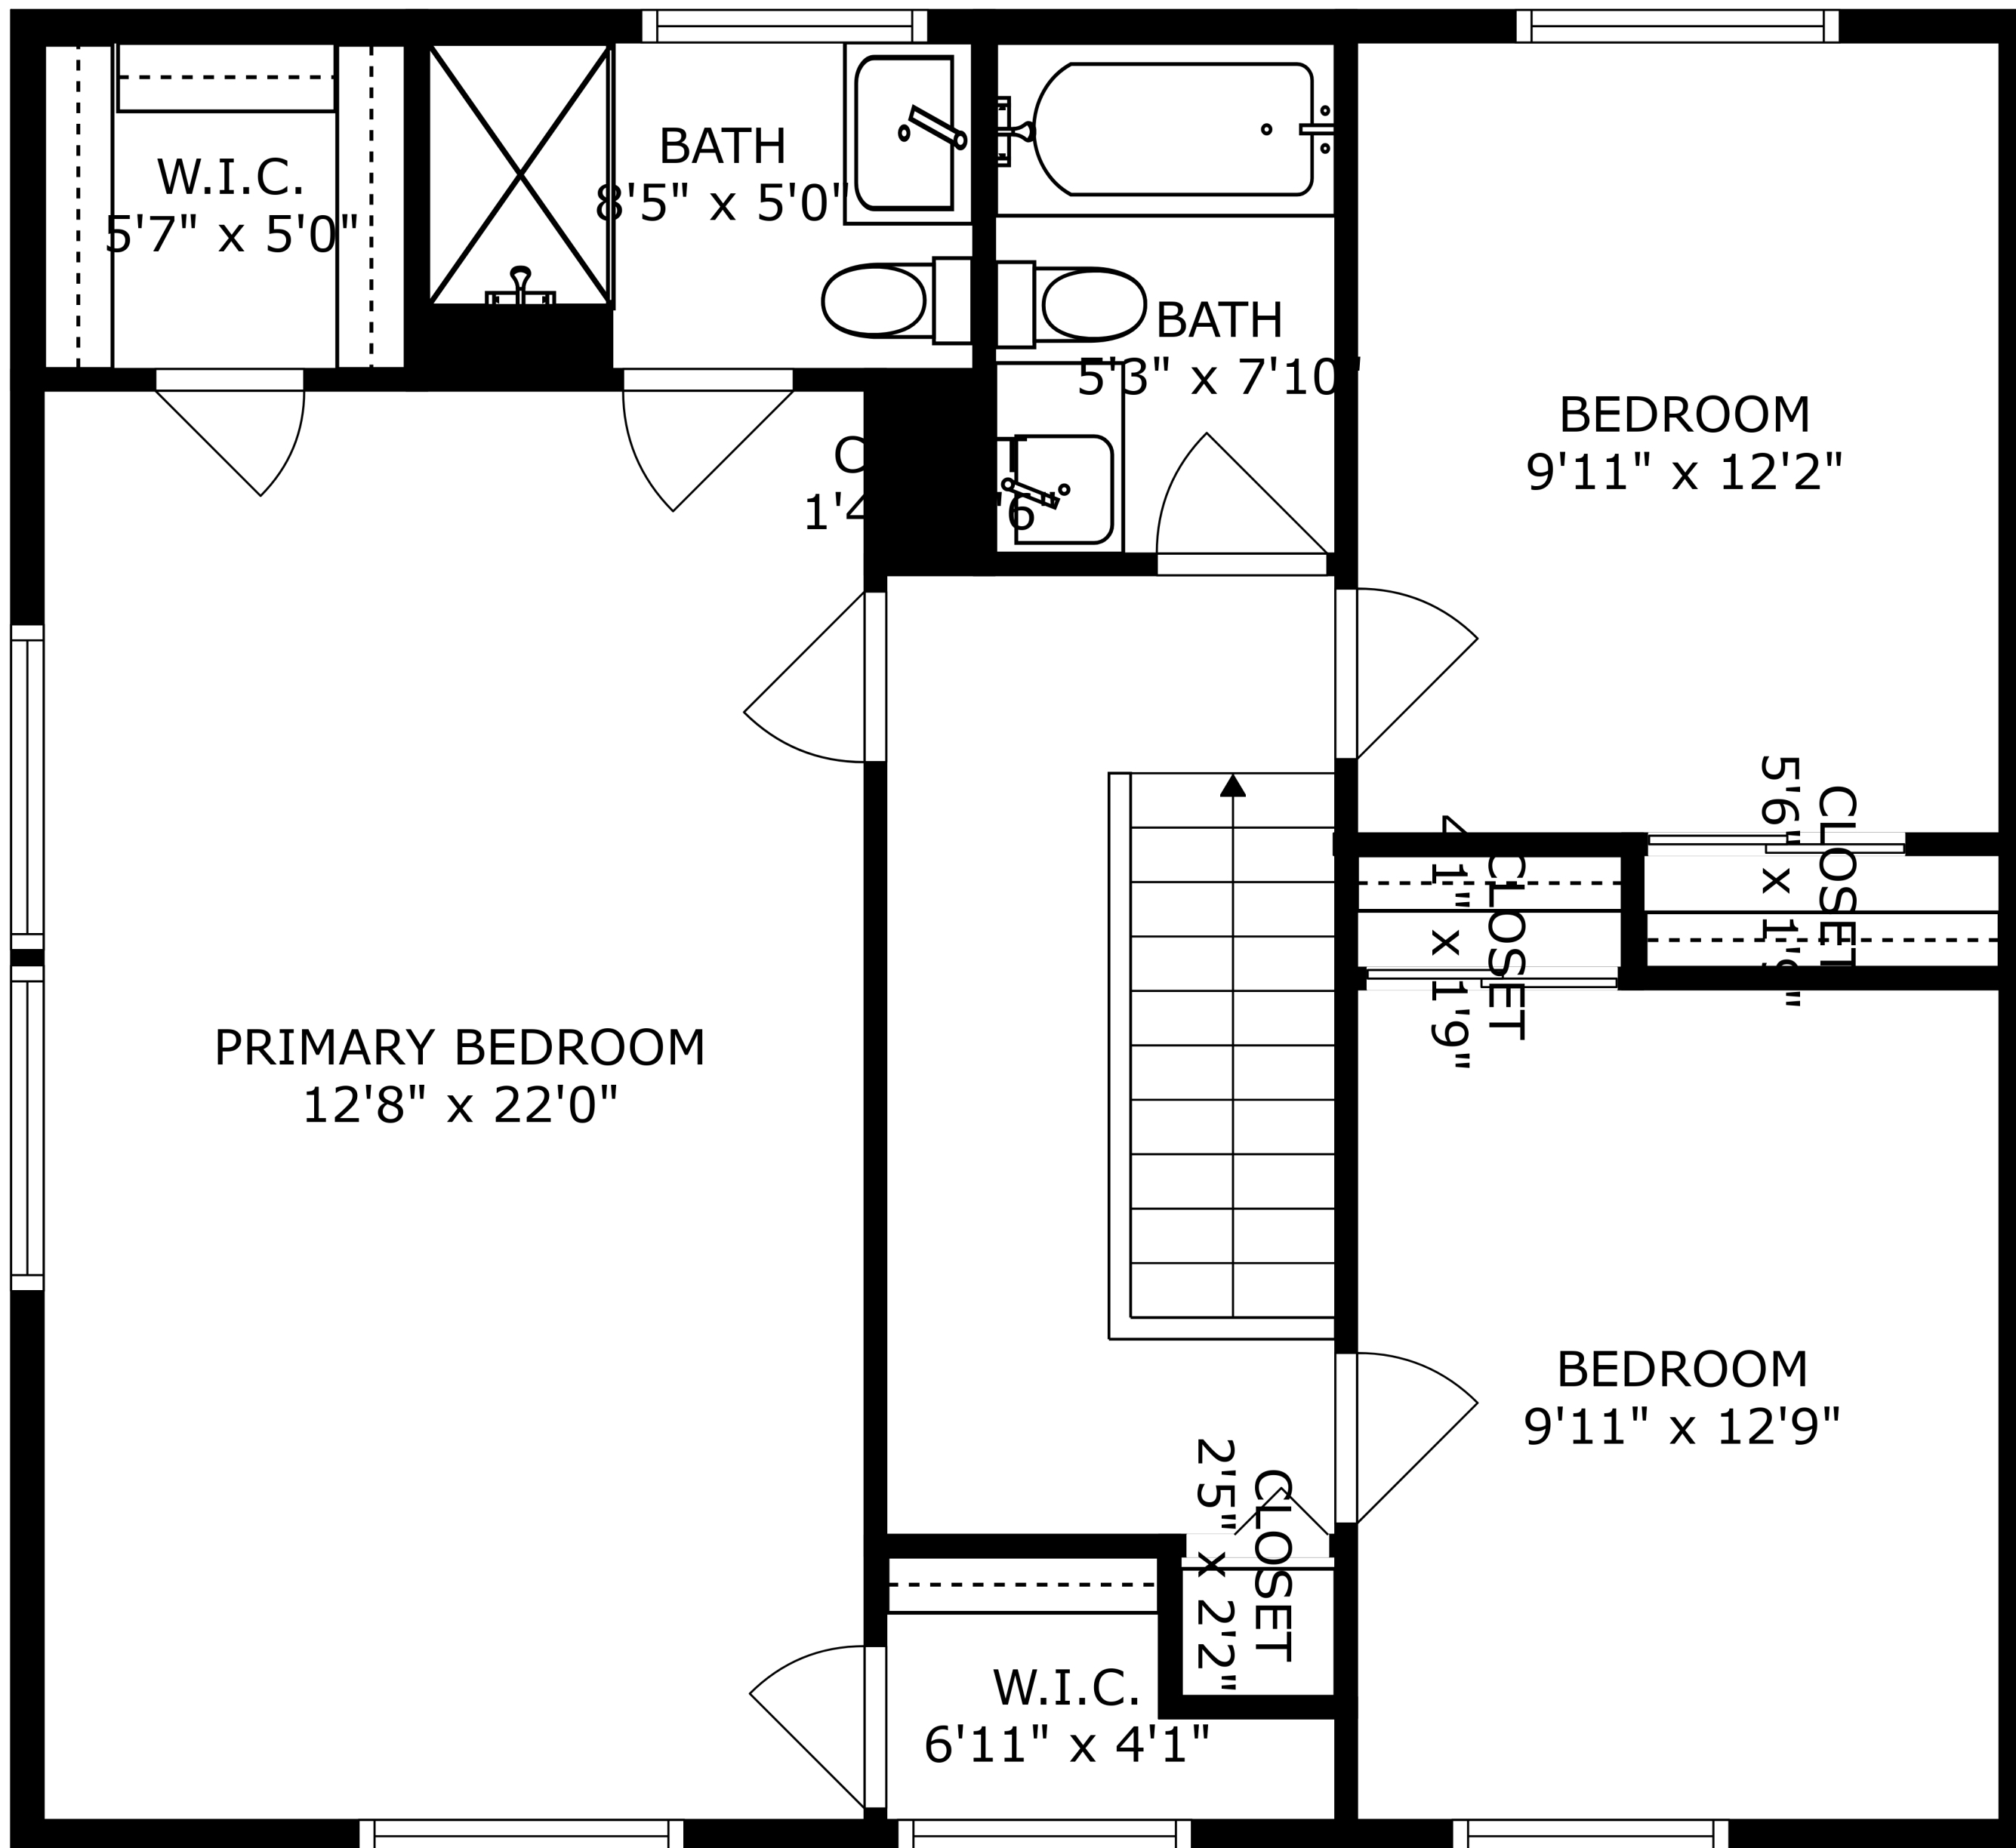

PATIO  
16'2" x 16'4"

FLOOR 2

FLOOR 3

FLOOR 1

SIZES AND DIMENSIONS ARE APPROXIMATE, ACTUAL MAY VARY.

SIZES AND DIMENSIONS ARE APPROXIMATE, ACTUAL MAY VARY.

SIZES AND DIMENSIONS ARE APPROXIMATE, ACTUAL MAY VARY.

FINISHED BASEMENT  
30'1" x 25'4"