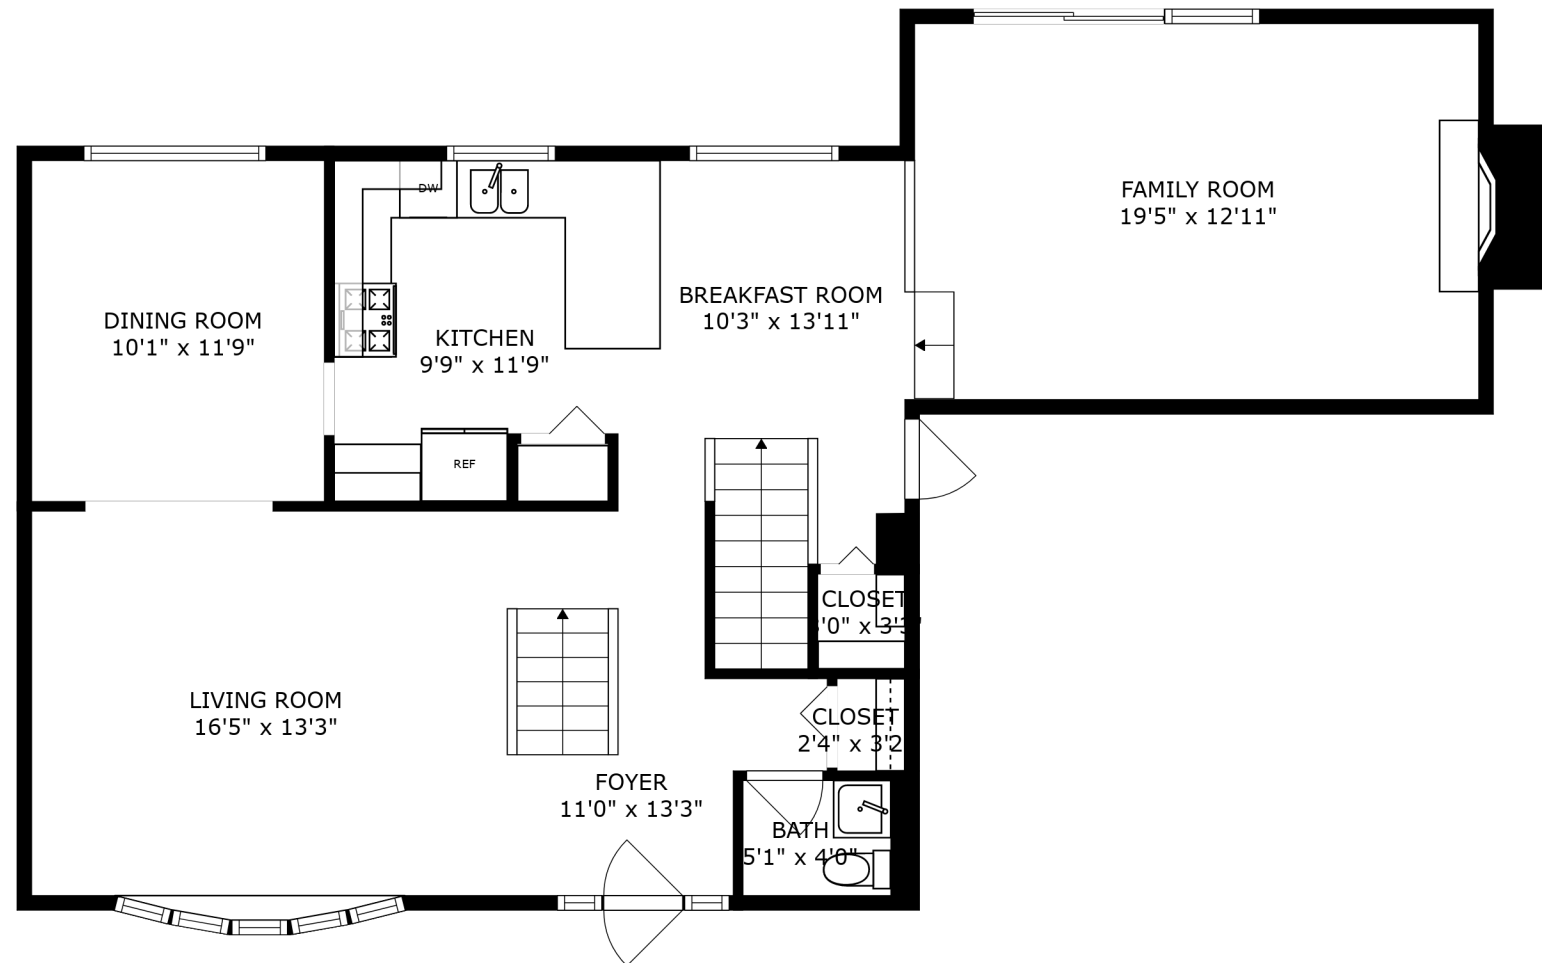

PATIO  
16'2" x 16'4"

FLOOR 2

FLOOR 3

FLOOR 1

SIZES AND DIMENSIONS ARE APPROXIMATE, ACTUAL MAY VARY.

SIZES AND DIMENSIONS ARE APPROXIMATE, ACTUAL MAY VARY.

SIZES AND DIMENSIONS ARE APPROXIMATE, ACTUAL MAY VARY.

FINISHED BASEMENT  
30'1" x 25'4"