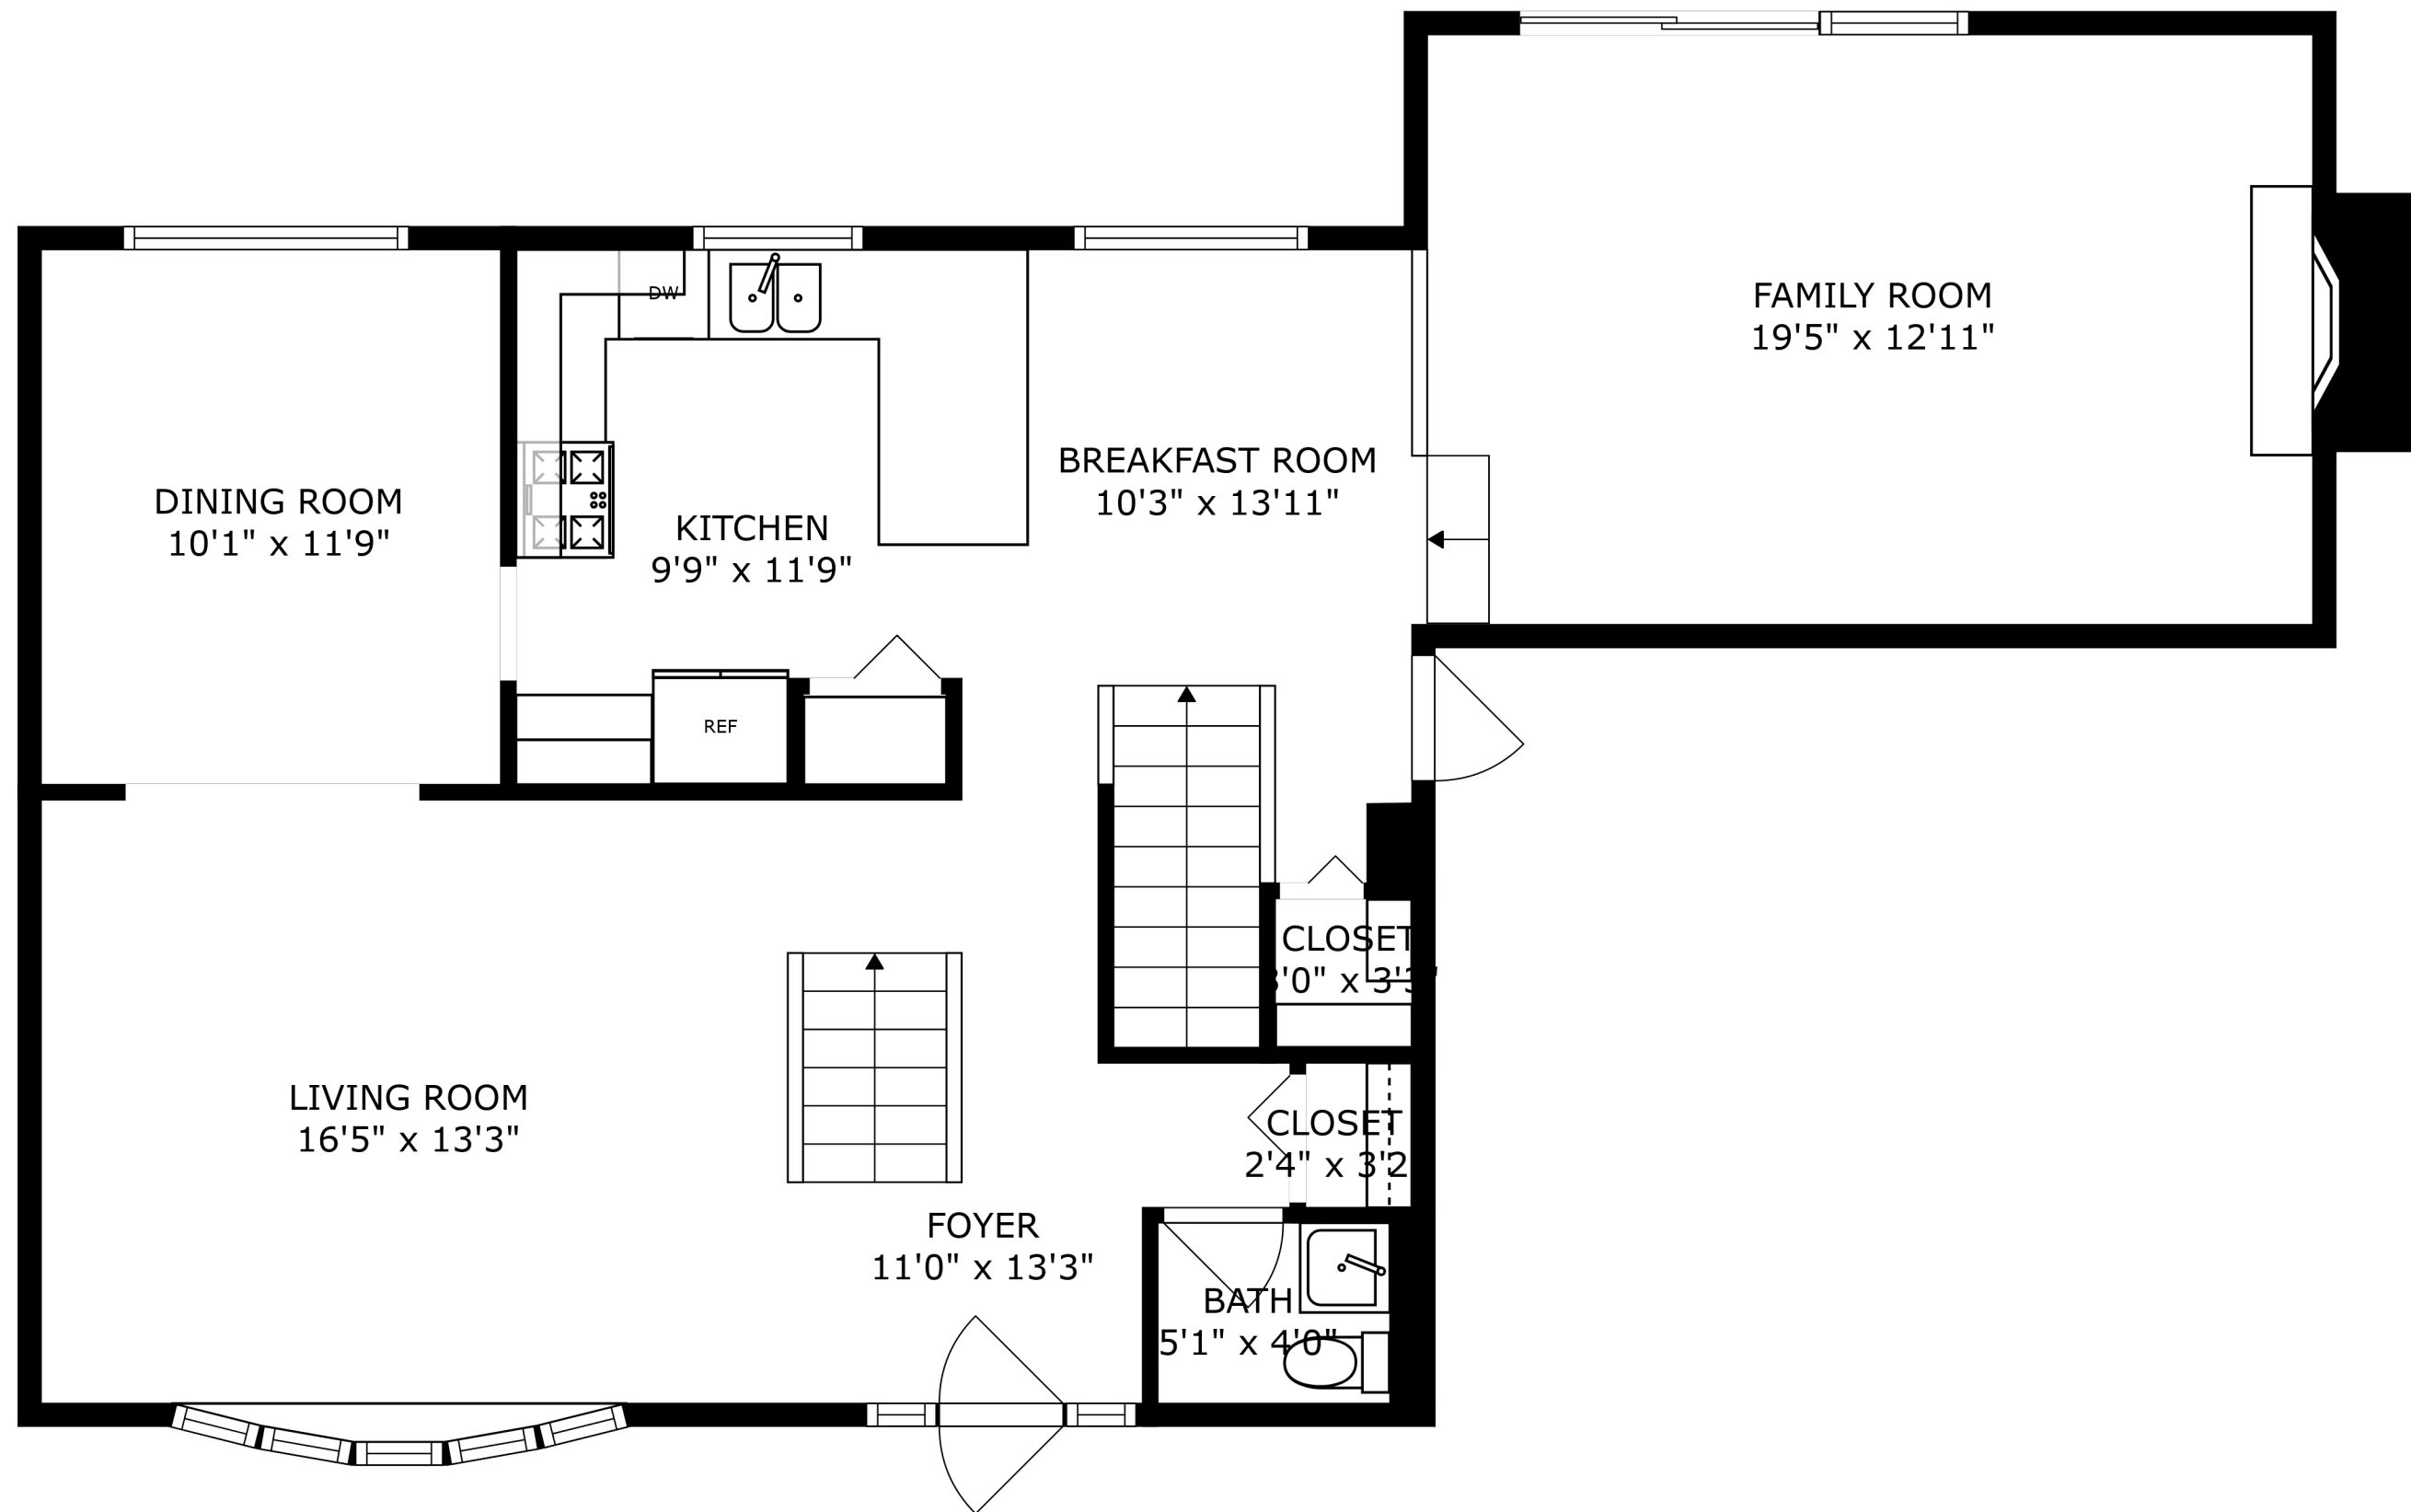

PATIO  
16'2" x 16'4"

FLOOR 2

FLOOR 3

FLOOR 1

SIZES AND DIMENSIONS ARE APPROXIMATE, ACTUAL MAY VARY.

SIZES AND DIMENSIONS ARE APPROXIMATE, ACTUAL MAY VARY.

SIZES AND DIMENSIONS ARE APPROXIMATE, ACTUAL MAY VARY.

FINISHED BASEMENT  
30'1" x 25'4"