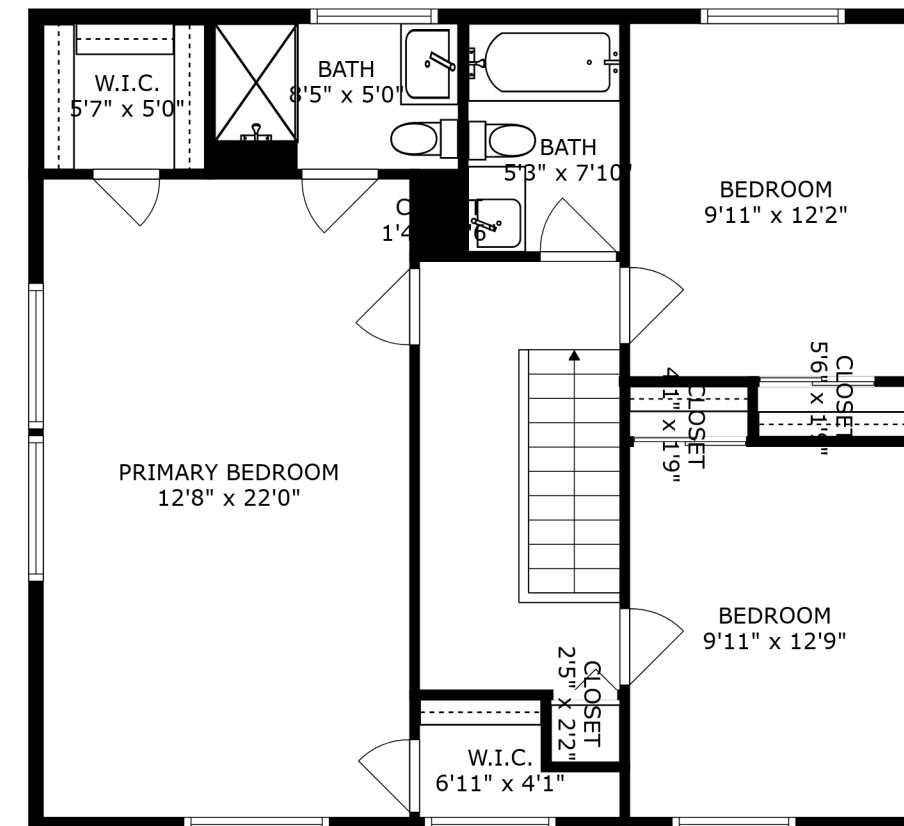

PATIO  
16'2" x 16'4"

FLOOR 2

FLOOR 3

FLOOR 1

SIZES AND DIMENSIONS ARE APPROXIMATE, ACTUAL MAY VARY.

SIZES AND DIMENSIONS ARE APPROXIMATE, ACTUAL MAY VARY.

SIZES AND DIMENSIONS ARE APPROXIMATE, ACTUAL MAY VARY.

FINISHED BASEMENT  
30'1" x 25'4"