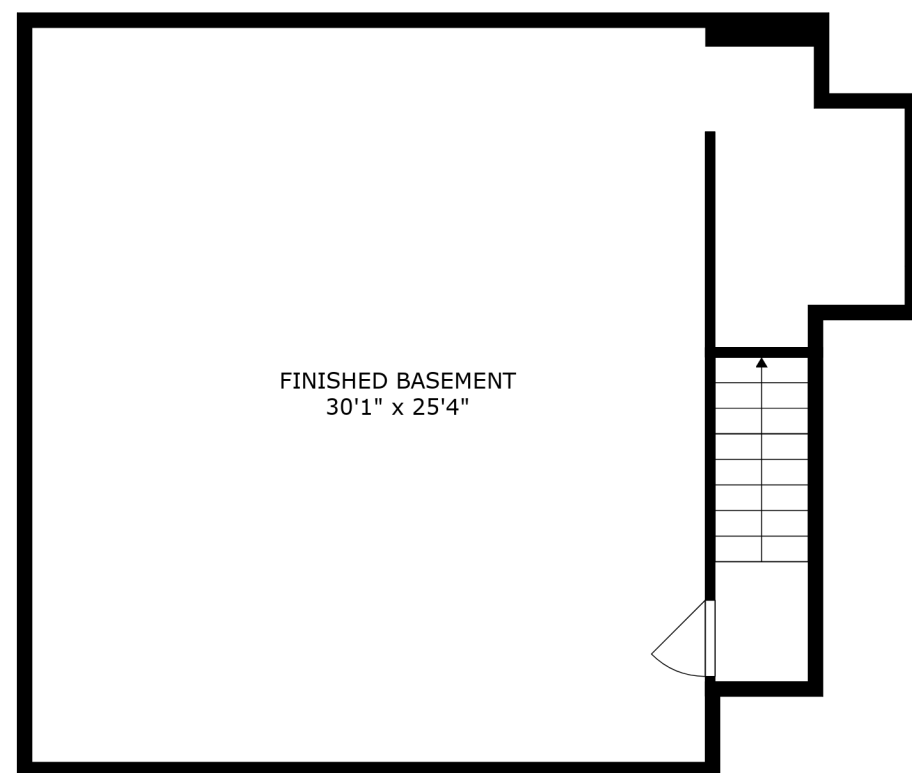

PATIO  
16'2" x 16'4"

FLOOR 2

FLOOR 3

FLOOR 1

SIZES AND DIMENSIONS ARE APPROXIMATE, ACTUAL MAY VARY.

SIZES AND DIMENSIONS ARE APPROXIMATE, ACTUAL MAY VARY.

SIZES AND DIMENSIONS ARE APPROXIMATE, ACTUAL MAY VARY.

FINISHED BASEMENT  
30'1" x 25'4"