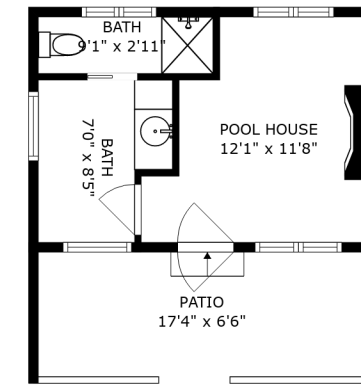

SIZES AND DIMENSIONS ARE APPROXIMATE, ACTUAL MAY VARY.

BEDROOM 4
20'0" x 19'5"

BATH
5'11" x 13'4"

OFFICE / BEDROOM 5
9'5" x 10'11"

ATTIC
15'7" x 10'11"

SIZES AND DIMENSIONS ARE APPROXIMATE, ACTUAL MAY VARY.

SIZES AND DIMENSIONS ARE APPROXIMATE, ACTUAL MAY VARY.

SIZES AND DIMENSIONS ARE APPROXIMATE, ACTUAL MAY VARY.