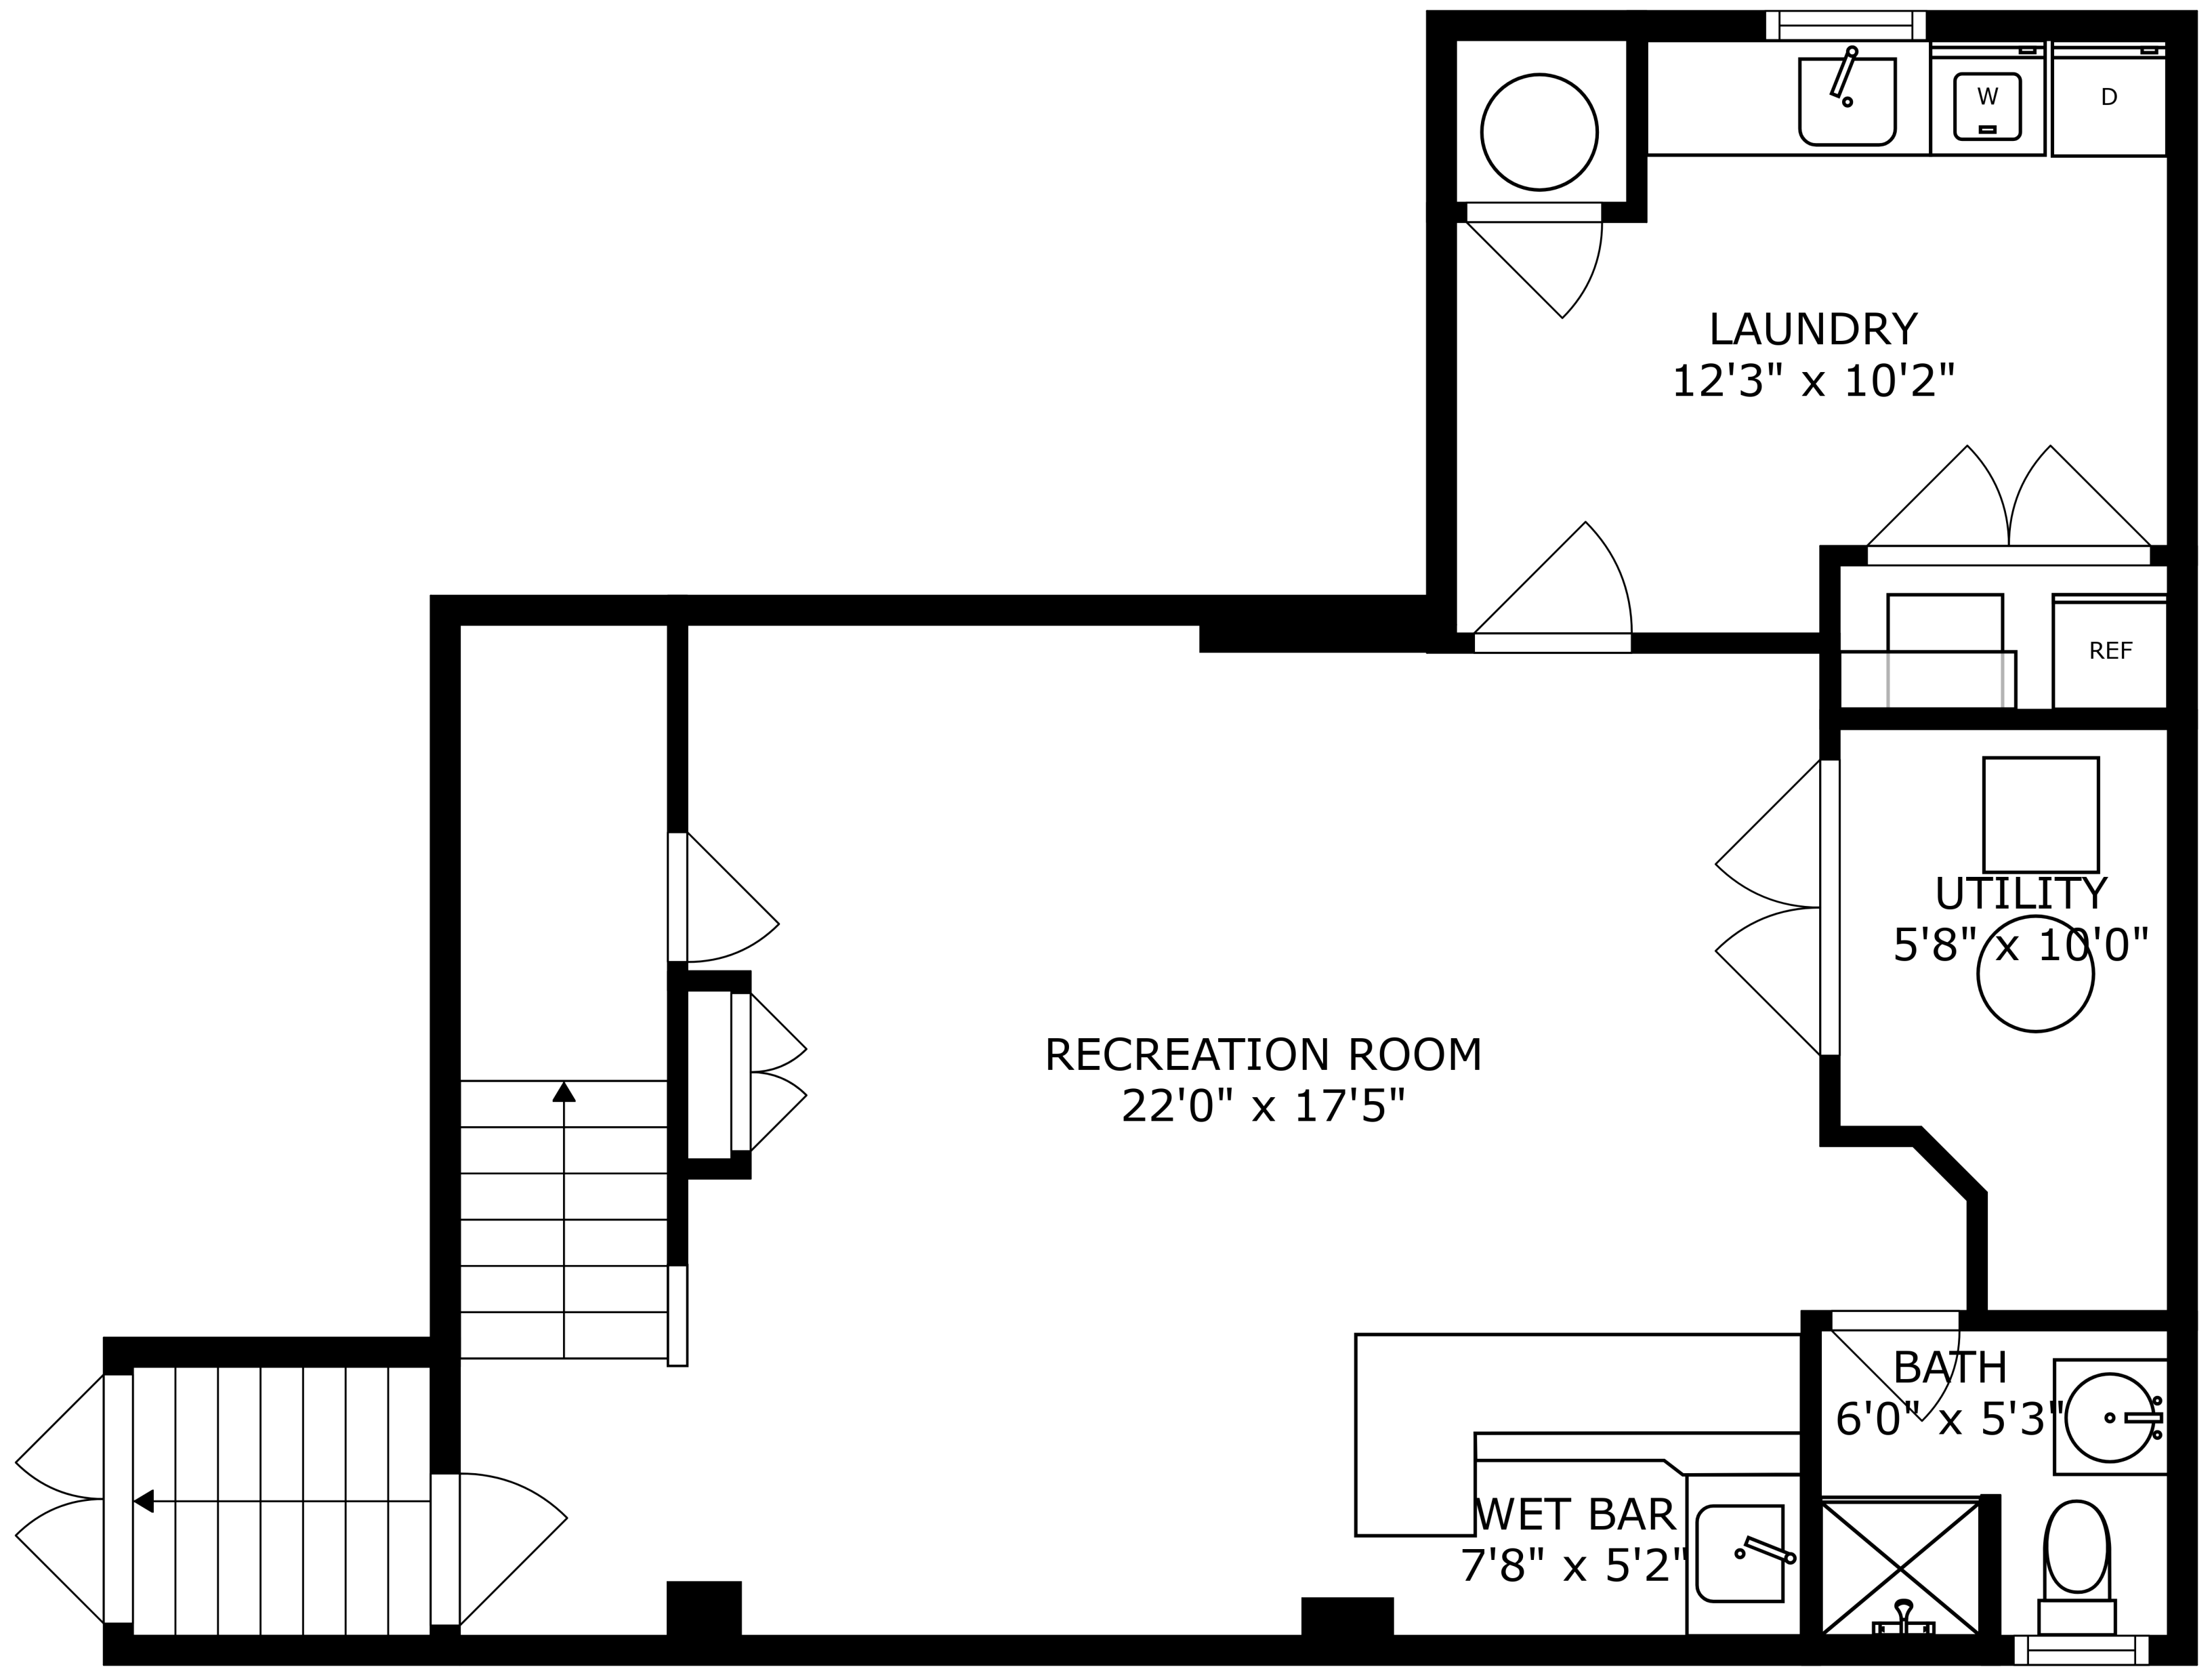

SIZES AND DIMENSIONS ARE APPROXIMATE, ACTUAL MAY VARY.

BEDROOM 4
20'0" x 19'5"

BATH
5'11" x 13'4"

OFFICE / BEDROOM 5
9'5" x 10'11"

ATTIC
15'7" x 10'11"

SIZES AND DIMENSIONS ARE APPROXIMATE, ACTUAL MAY VARY.

SIZES AND DIMENSIONS ARE APPROXIMATE, ACTUAL MAY VARY.

SIZES AND DIMENSIONS ARE APPROXIMATE, ACTUAL MAY VARY.