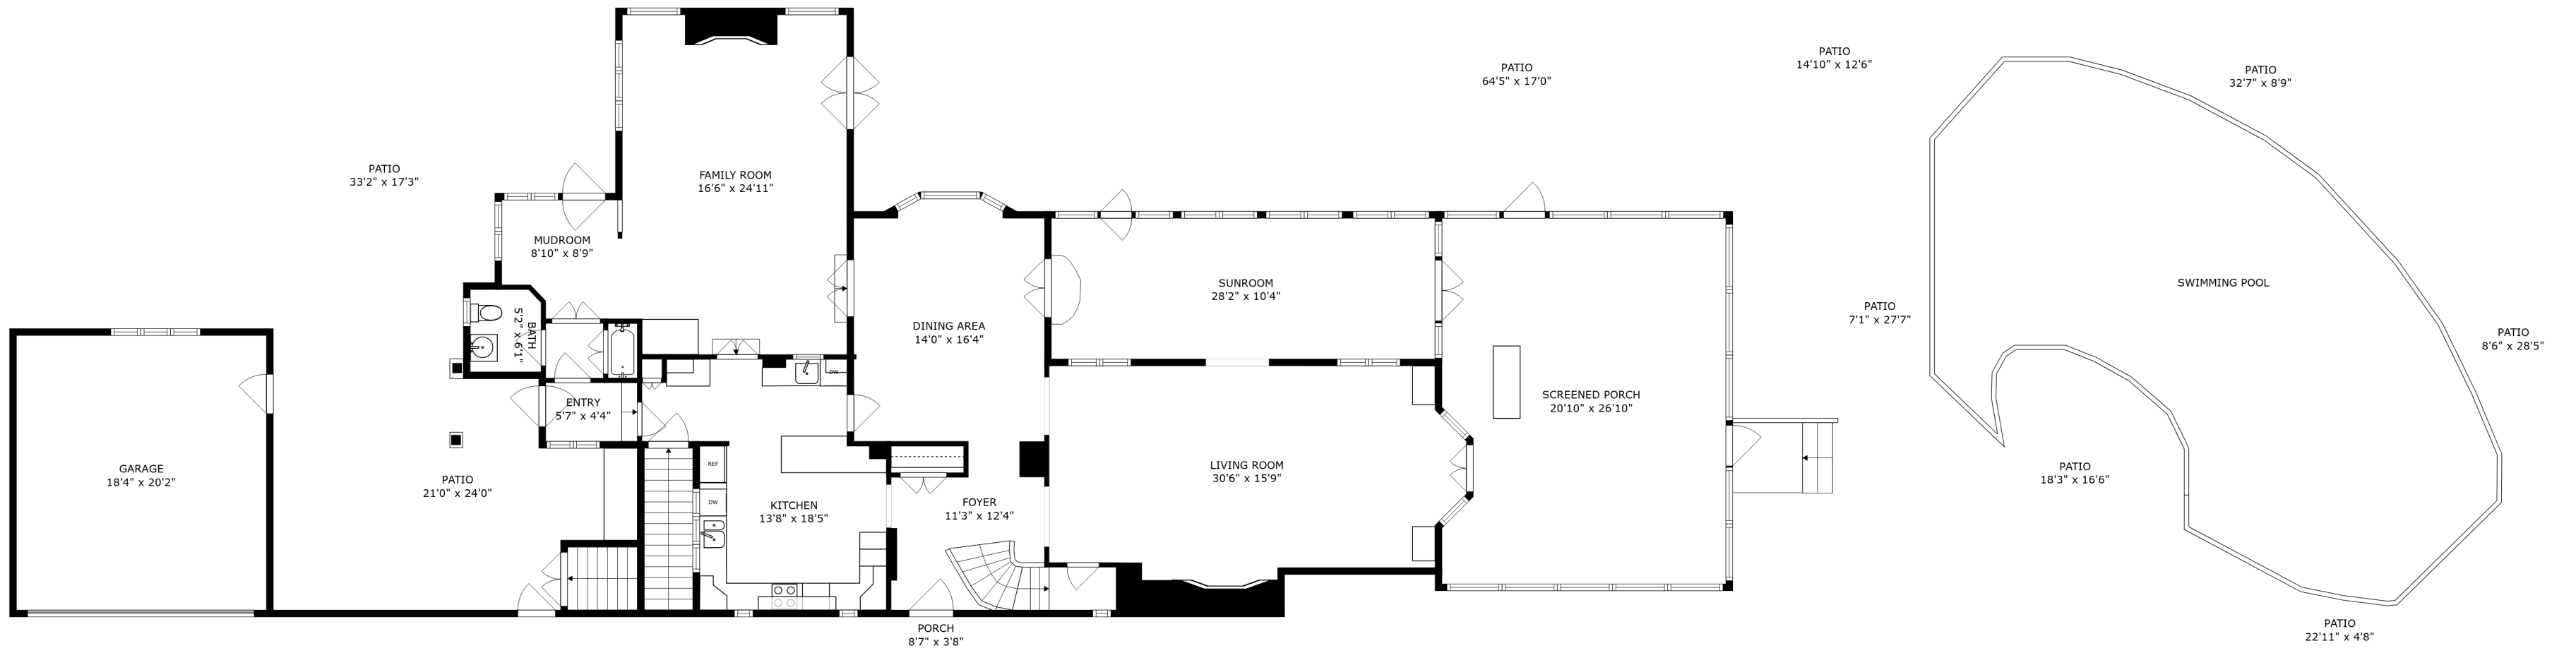

SIZES AND DIMENSIONS ARE APPROXIMATE, ACTUAL MAY VARY.

BEDROOM 4
20'0" x 19'5"

BATH
5'11" x 13'4"

OFFICE / BEDROOM 5
9'5" x 10'11"

ATTIC
15'7" x 10'11"

SIZES AND DIMENSIONS ARE APPROXIMATE, ACTUAL MAY VARY.

SIZES AND DIMENSIONS ARE APPROXIMATE, ACTUAL MAY VARY.

SIZES AND DIMENSIONS ARE APPROXIMATE, ACTUAL MAY VARY.