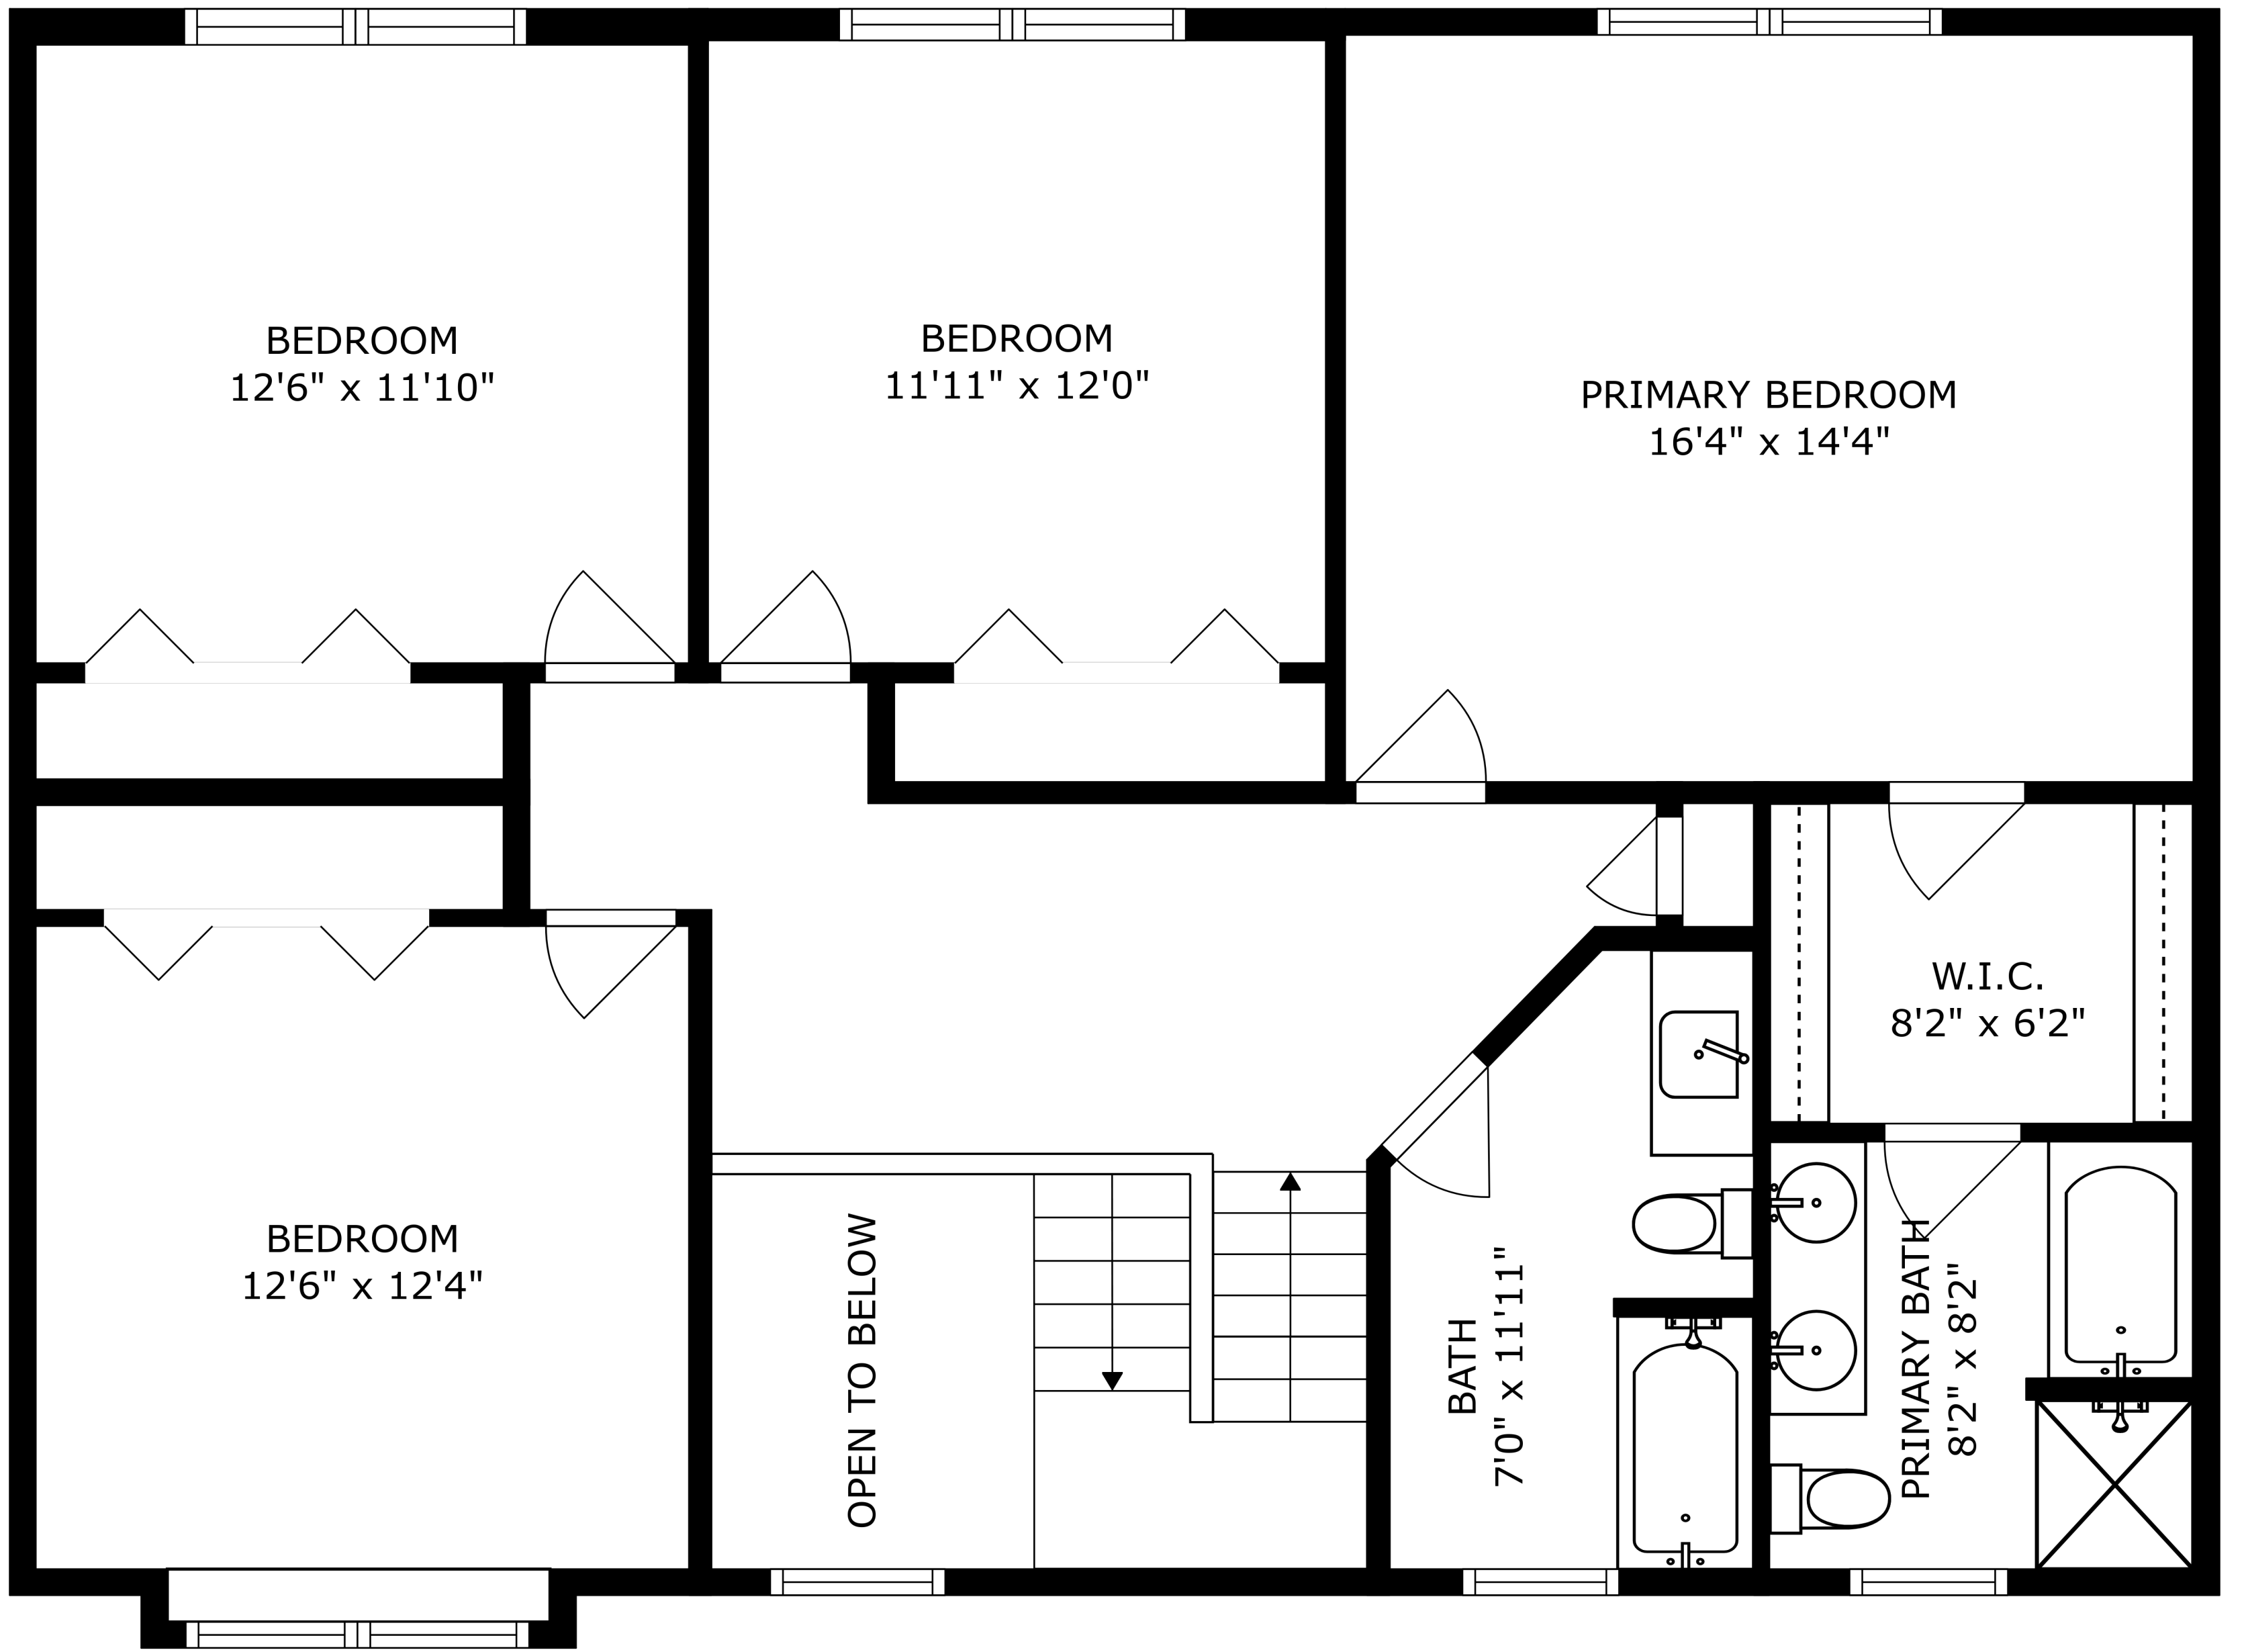

SIZES AND DIMENSIONS ARE APPROXIMATE, ACTUAL MAY VARY.

SIZES AND DIMENSIONS ARE APPROXIMATE, ACTUAL MAY VARY.

SIZES AND DIMENSIONS ARE APPROXIMATE, ACTUAL MAY VARY.

RECREATION ROOM  
41'4" x 29'2"