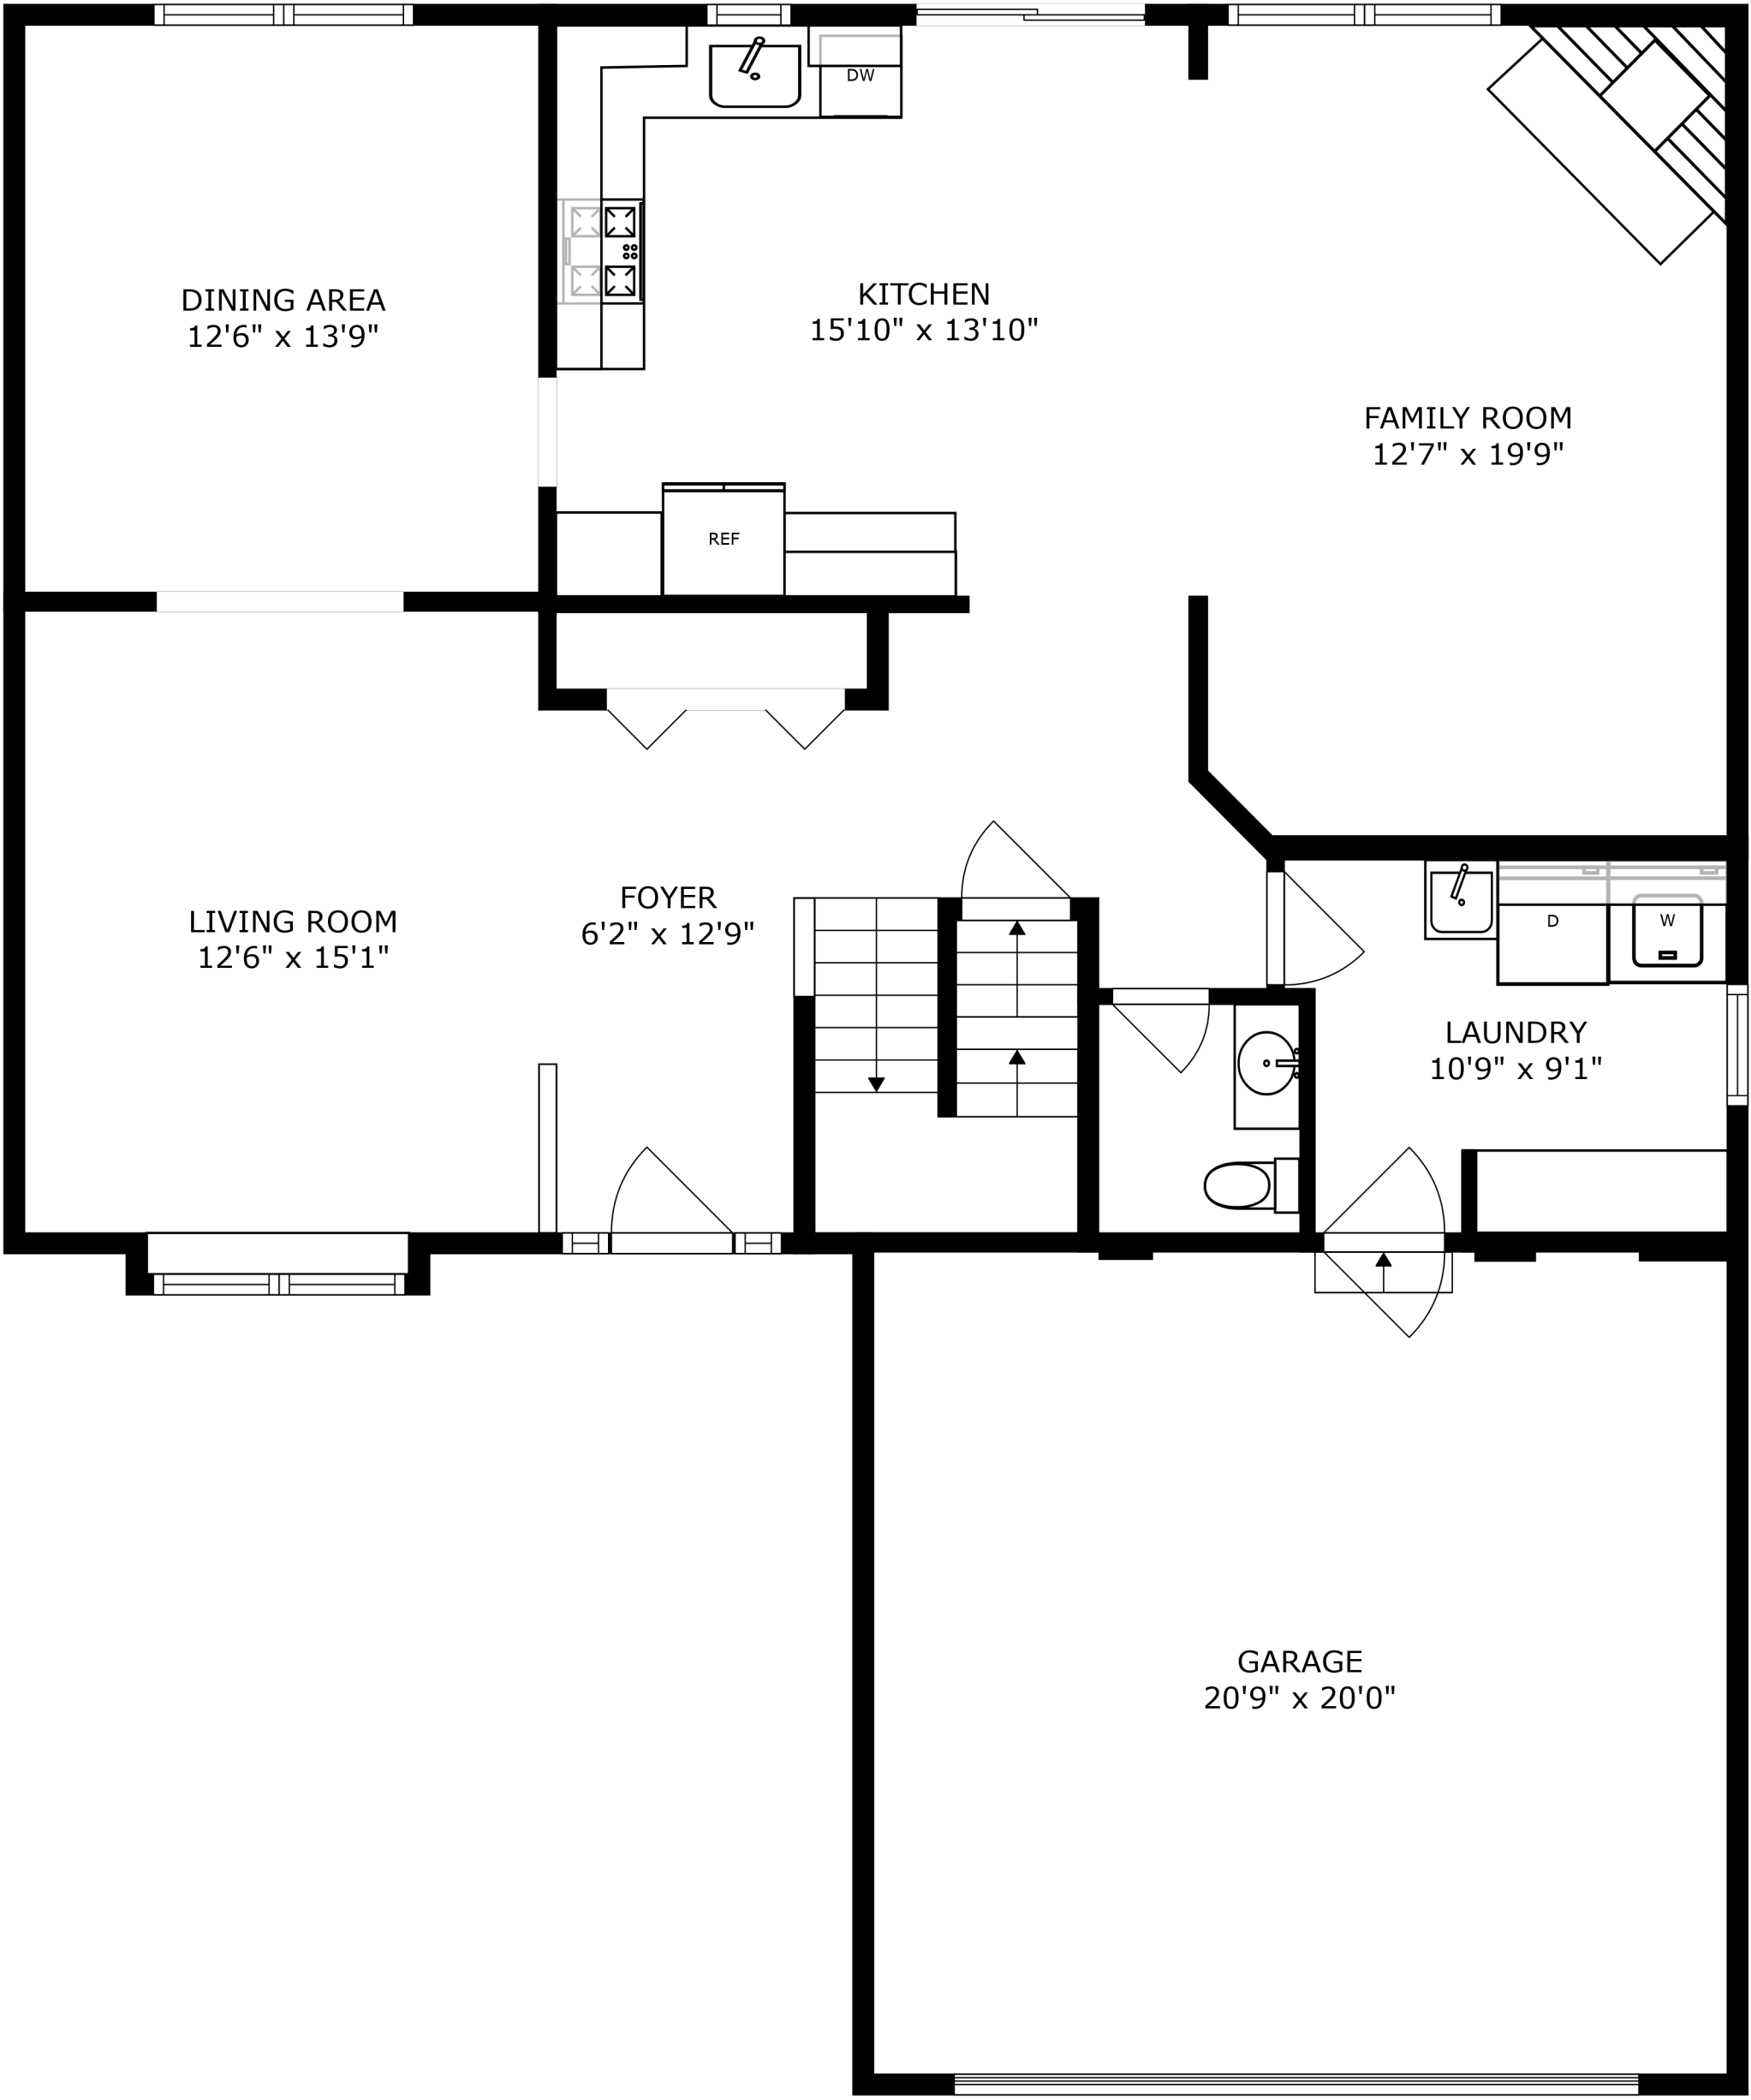

SIZES AND DIMENSIONS ARE APPROXIMATE, ACTUAL MAY VARY.

SIZES AND DIMENSIONS ARE APPROXIMATE, ACTUAL MAY VARY.

SIZES AND DIMENSIONS ARE APPROXIMATE, ACTUAL MAY VARY.

RECREATION ROOM  
41'4" x 29'2"