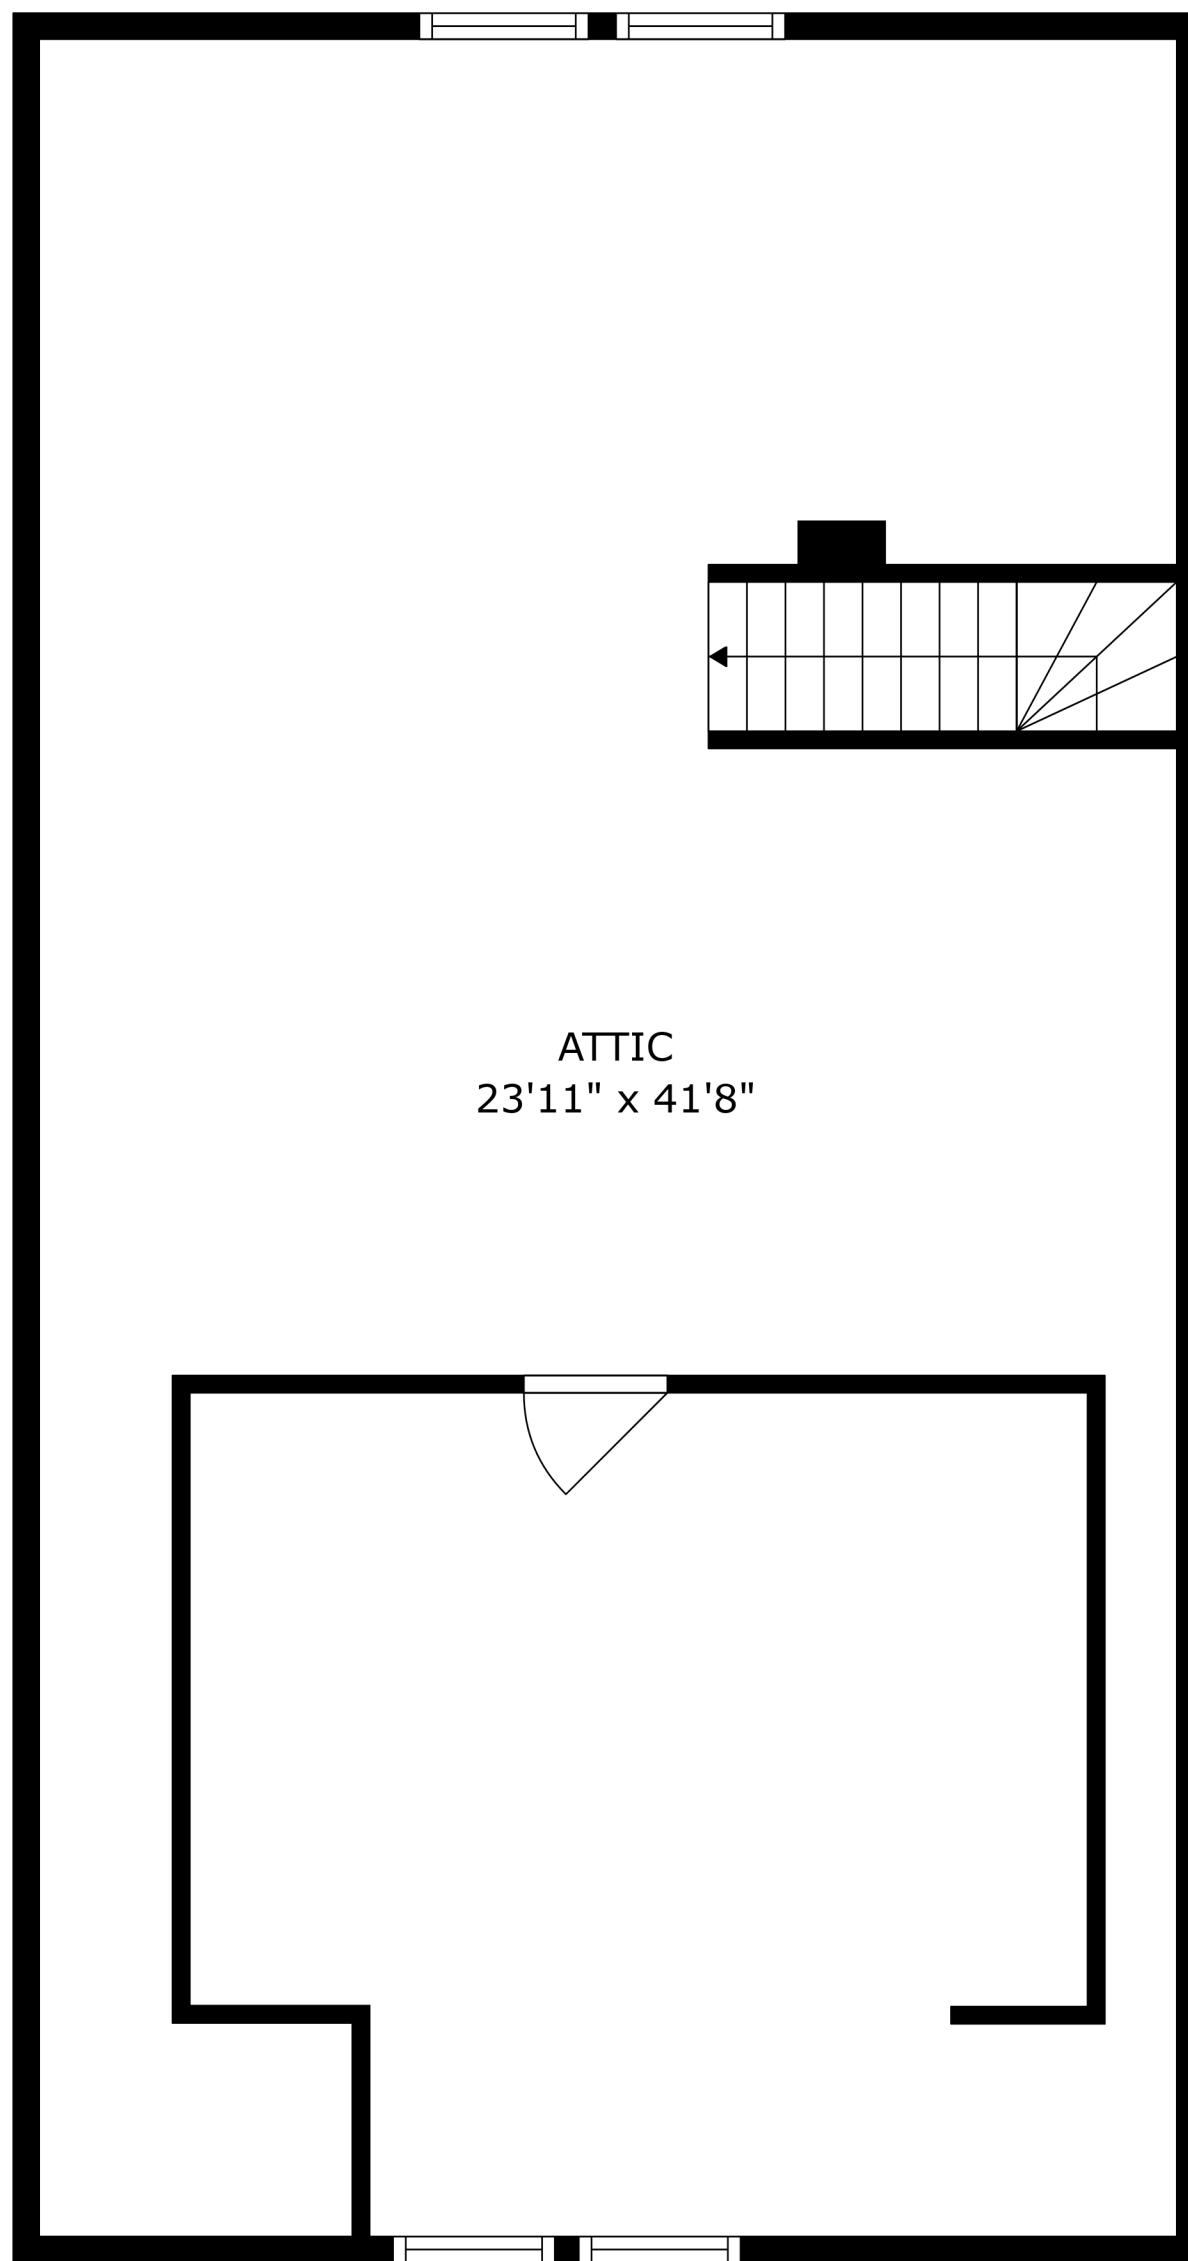

SIZES AND DIMENSIONS ARE APPROXIMATE, ACTUAL MAY VARY.

ATTIC
23'11" x 41'8"

UNFINISHED CEILING HT. 9'0"

SIZES AND DIMENSIONS ARE APPROXIMATE, ACTUAL MAY VARY.

CEILING HT. 8'10"

SIZES AND DIMENSIONS ARE APPROXIMATE, ACTUAL MAY VARY.

CEILING HT. 7'2"

SIZES AND DIMENSIONS ARE APPROXIMATE, ACTUAL MAY VARY.