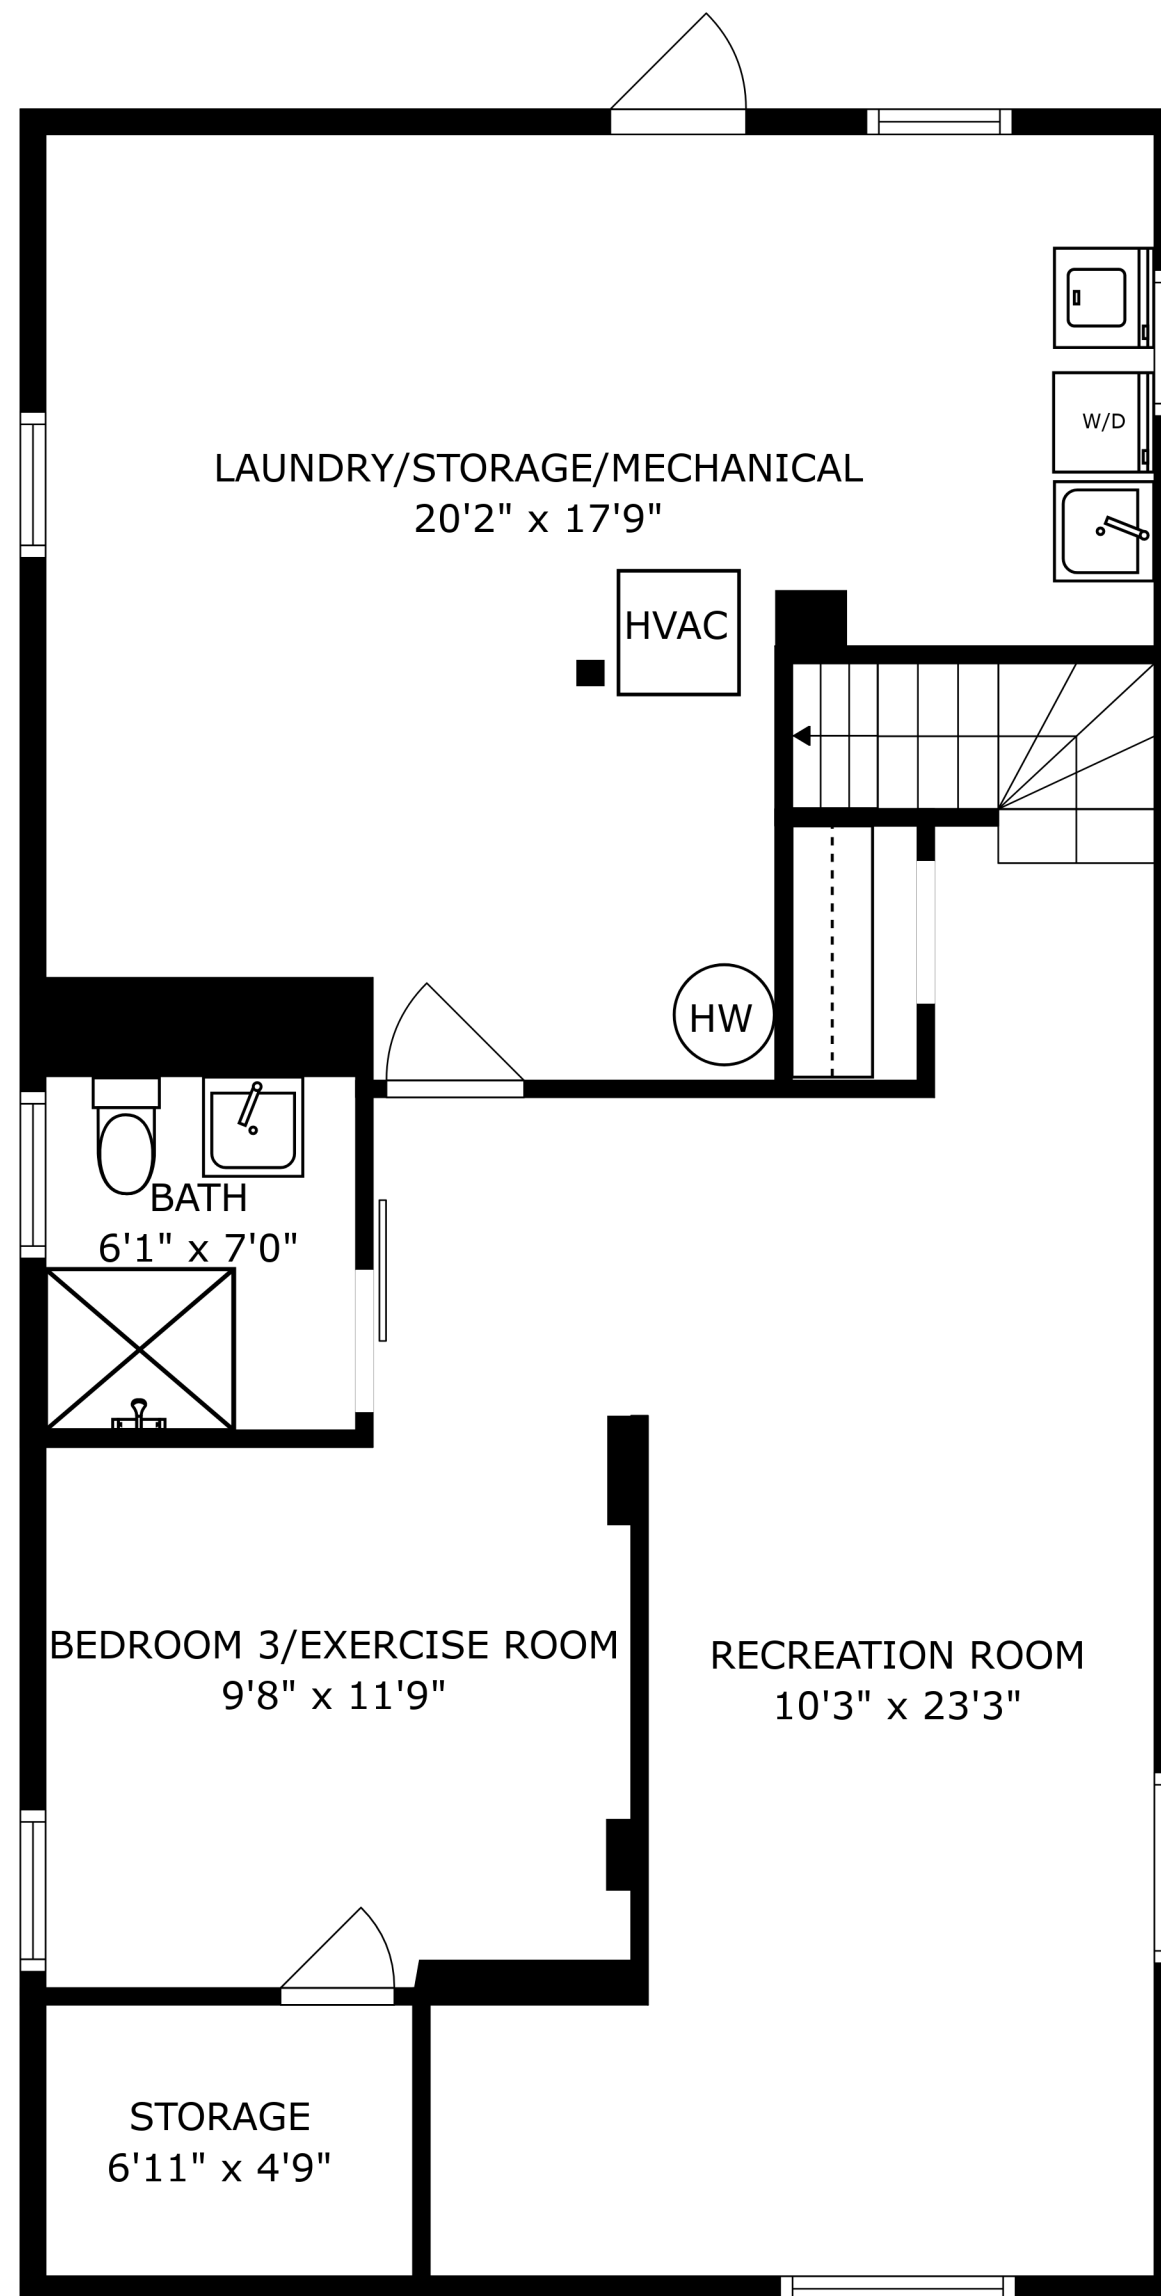

SIZES AND DIMENSIONS ARE APPROXIMATE, ACTUAL MAY VARY.

ATTIC
23'11" x 41'8"

UNFINISHED CEILING HT. 9'0"

SIZES AND DIMENSIONS ARE APPROXIMATE, ACTUAL MAY VARY.

CEILING HT. 8'10"

SIZES AND DIMENSIONS ARE APPROXIMATE, ACTUAL MAY VARY.

CEILING HT. 7'2"

SIZES AND DIMENSIONS ARE APPROXIMATE, ACTUAL MAY VARY.