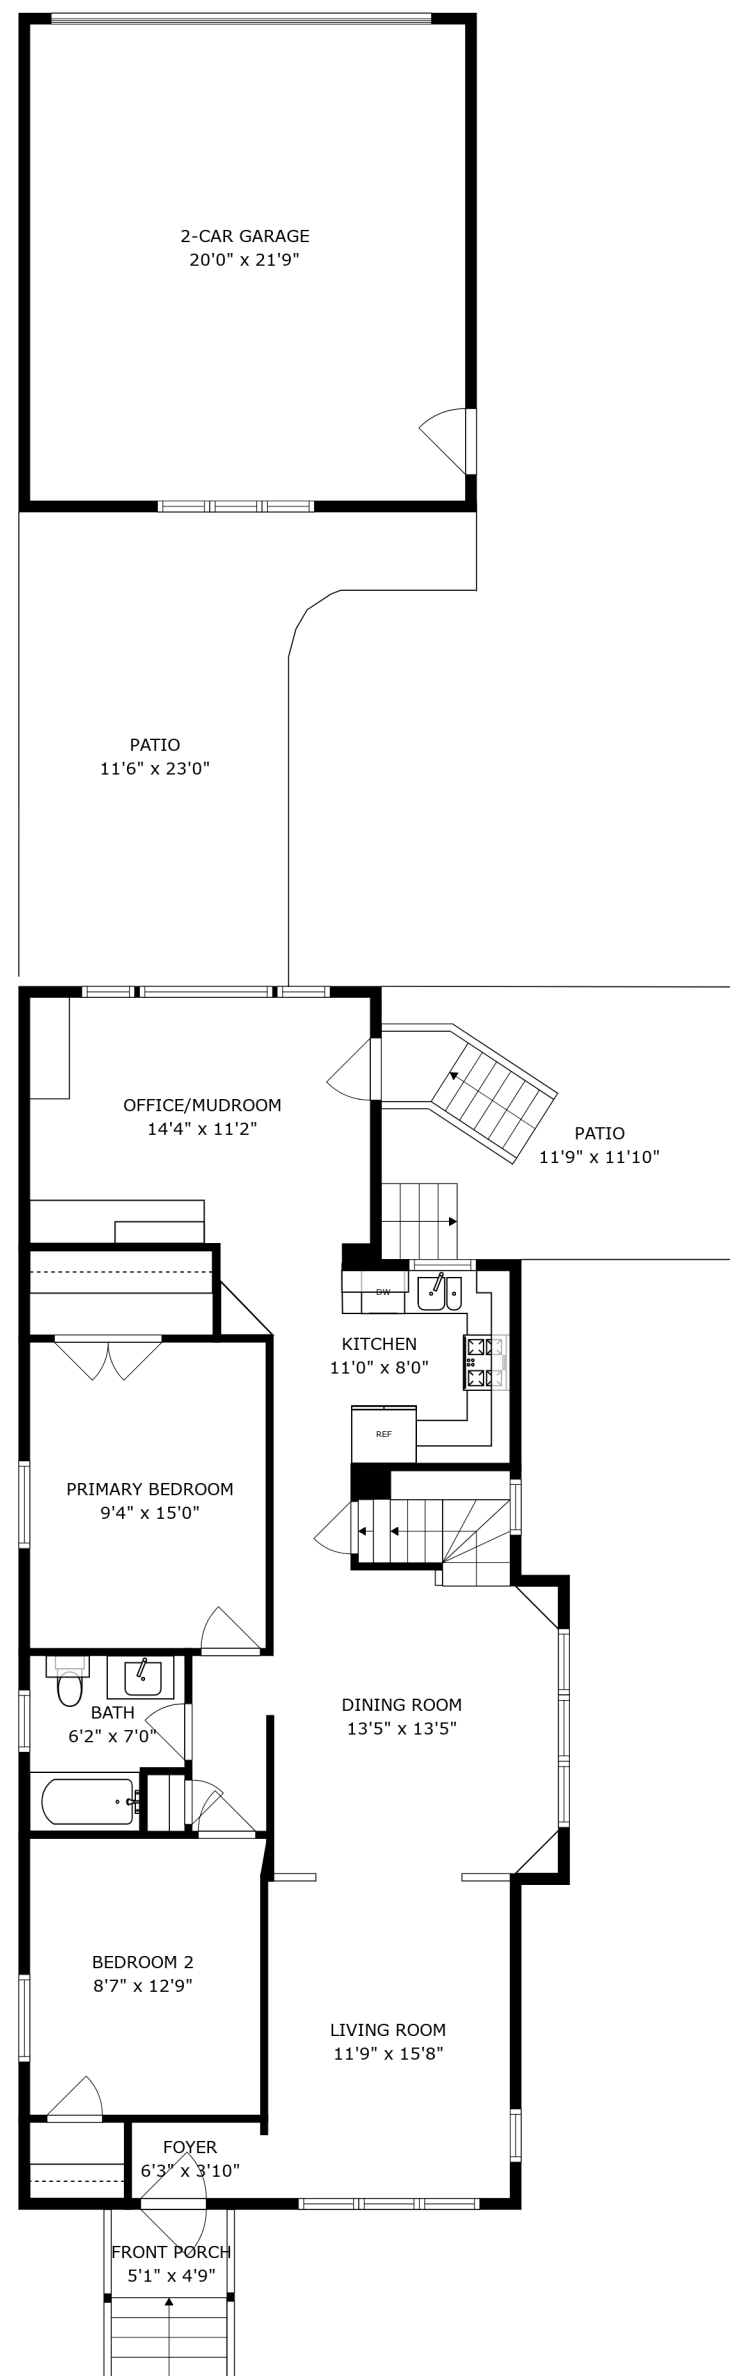

SIZES AND DIMENSIONS ARE APPROXIMATE, ACTUAL MAY VARY.

ATTIC
23'11" x 41'8"

UNFINISHED CEILING HT. 9'0"

SIZES AND DIMENSIONS ARE APPROXIMATE, ACTUAL MAY VARY.

CEILING HT. 8'10"

SIZES AND DIMENSIONS ARE APPROXIMATE, ACTUAL MAY VARY.

CEILING HT. 7'2"

SIZES AND DIMENSIONS ARE APPROXIMATE, ACTUAL MAY VARY.