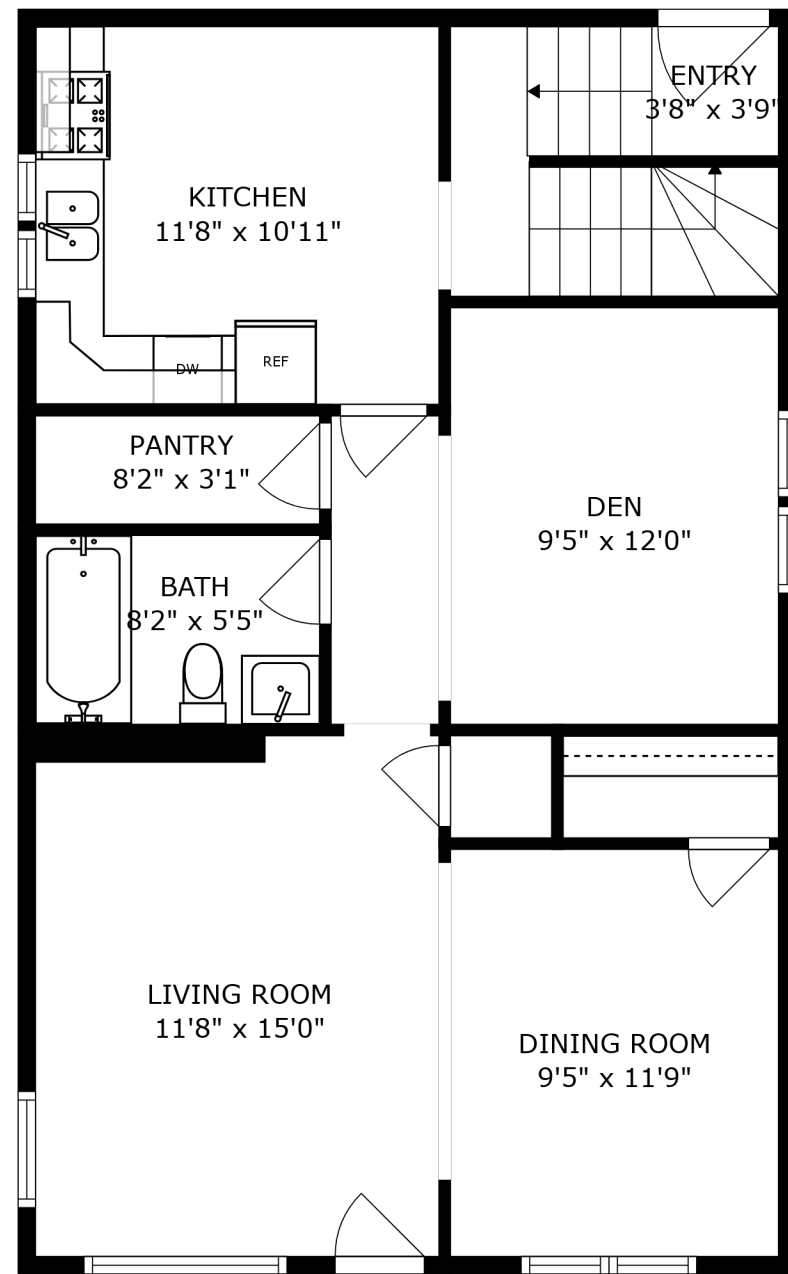

FLOOR 1

FLOOR 2

FLOOR 3

FLOOR 4

ATTIC
21'5" x 32'7"

SIZES AND DIMENSIONS ARE APPROXIMATE, ACTUAL MAY VARY.

SIZES AND DIMENSIONS ARE APPROXIMATE, ACTUAL MAY VARY.

SIZES AND DIMENSIONS ARE APPROXIMATE, ACTUAL MAY VARY.

LAUNDRY/STORAGE
19'7" x 19'10"

FAMILY ROOM
20'9" x 14'6"