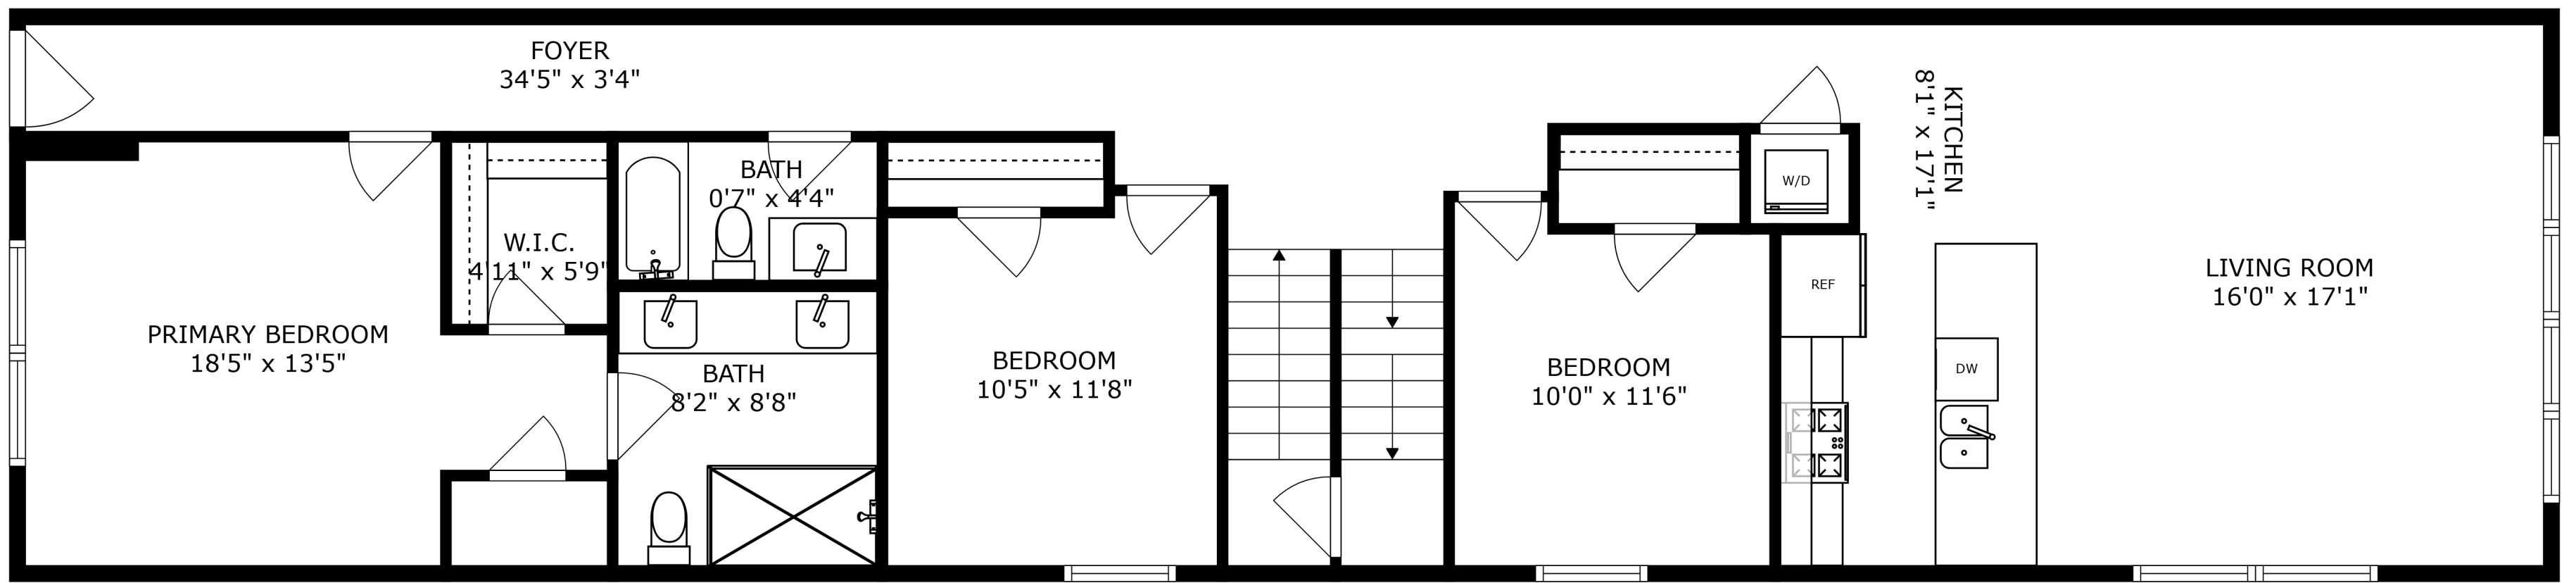

FLOOR 2

FLOOR 1

ROOF-TOP DECK
37'6" x 17'1"

ROOF-TOP DECK
34'3" x 17'1"

SIZES AND DIMENSIONS ARE APPROXIMATE, ACTUAL MAY VARY.