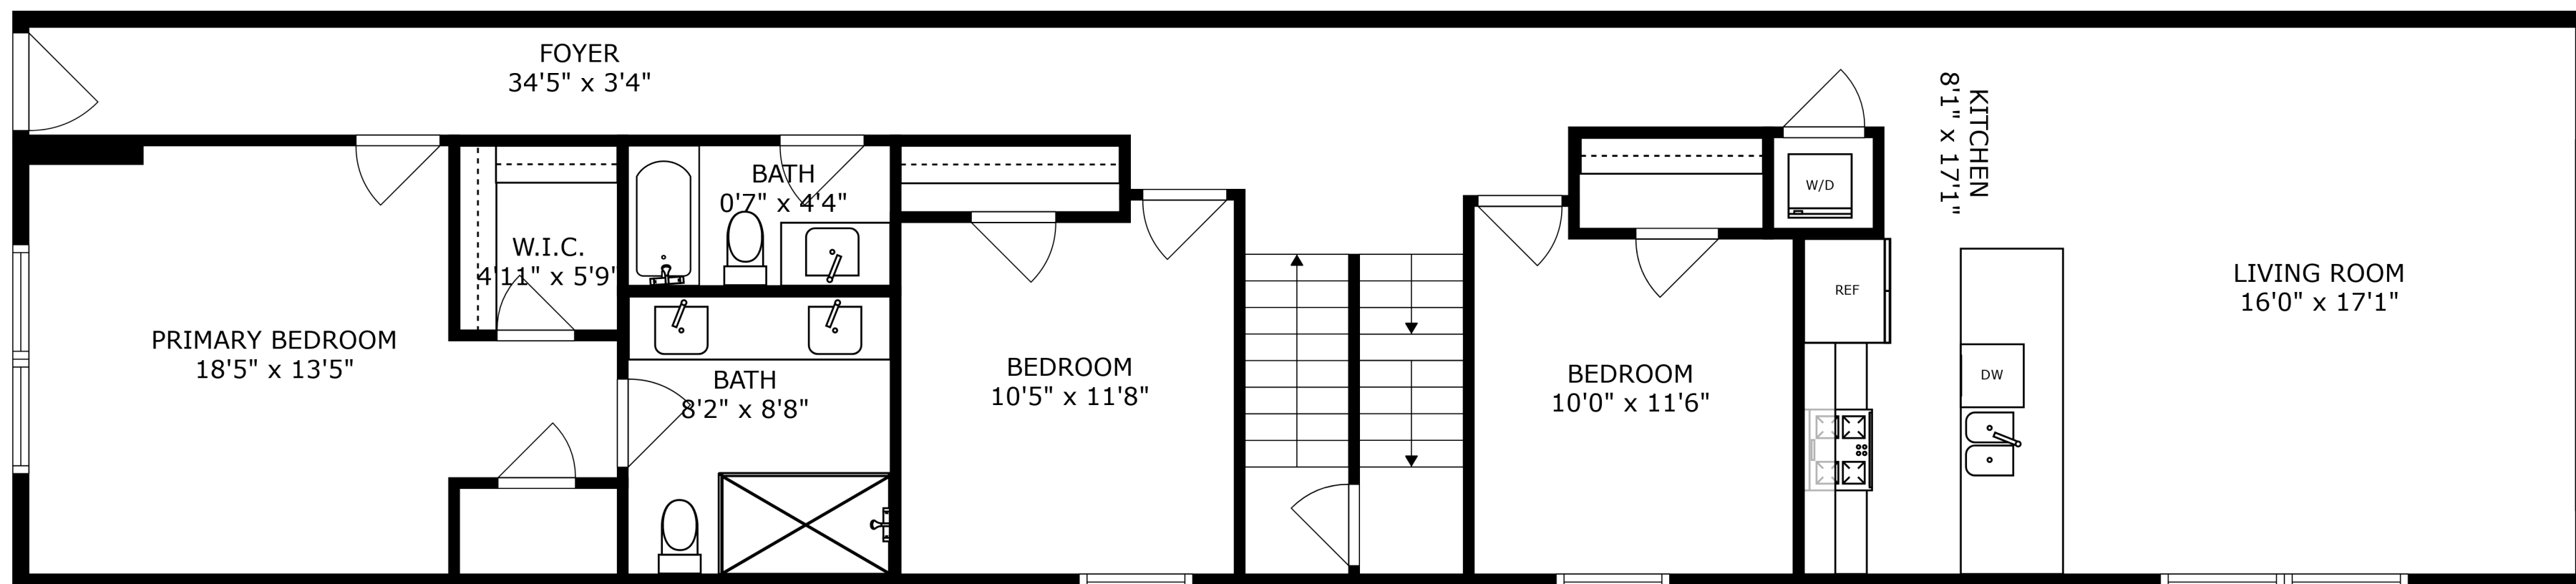

FLOOR 2

FLOOR 1

ROOF-TOP DECK
37'6" x 17'1"

ROOF-TOP DECK
34'3" x 17'1"

SIZES AND DIMENSIONS ARE APPROXIMATE, ACTUAL MAY VARY.