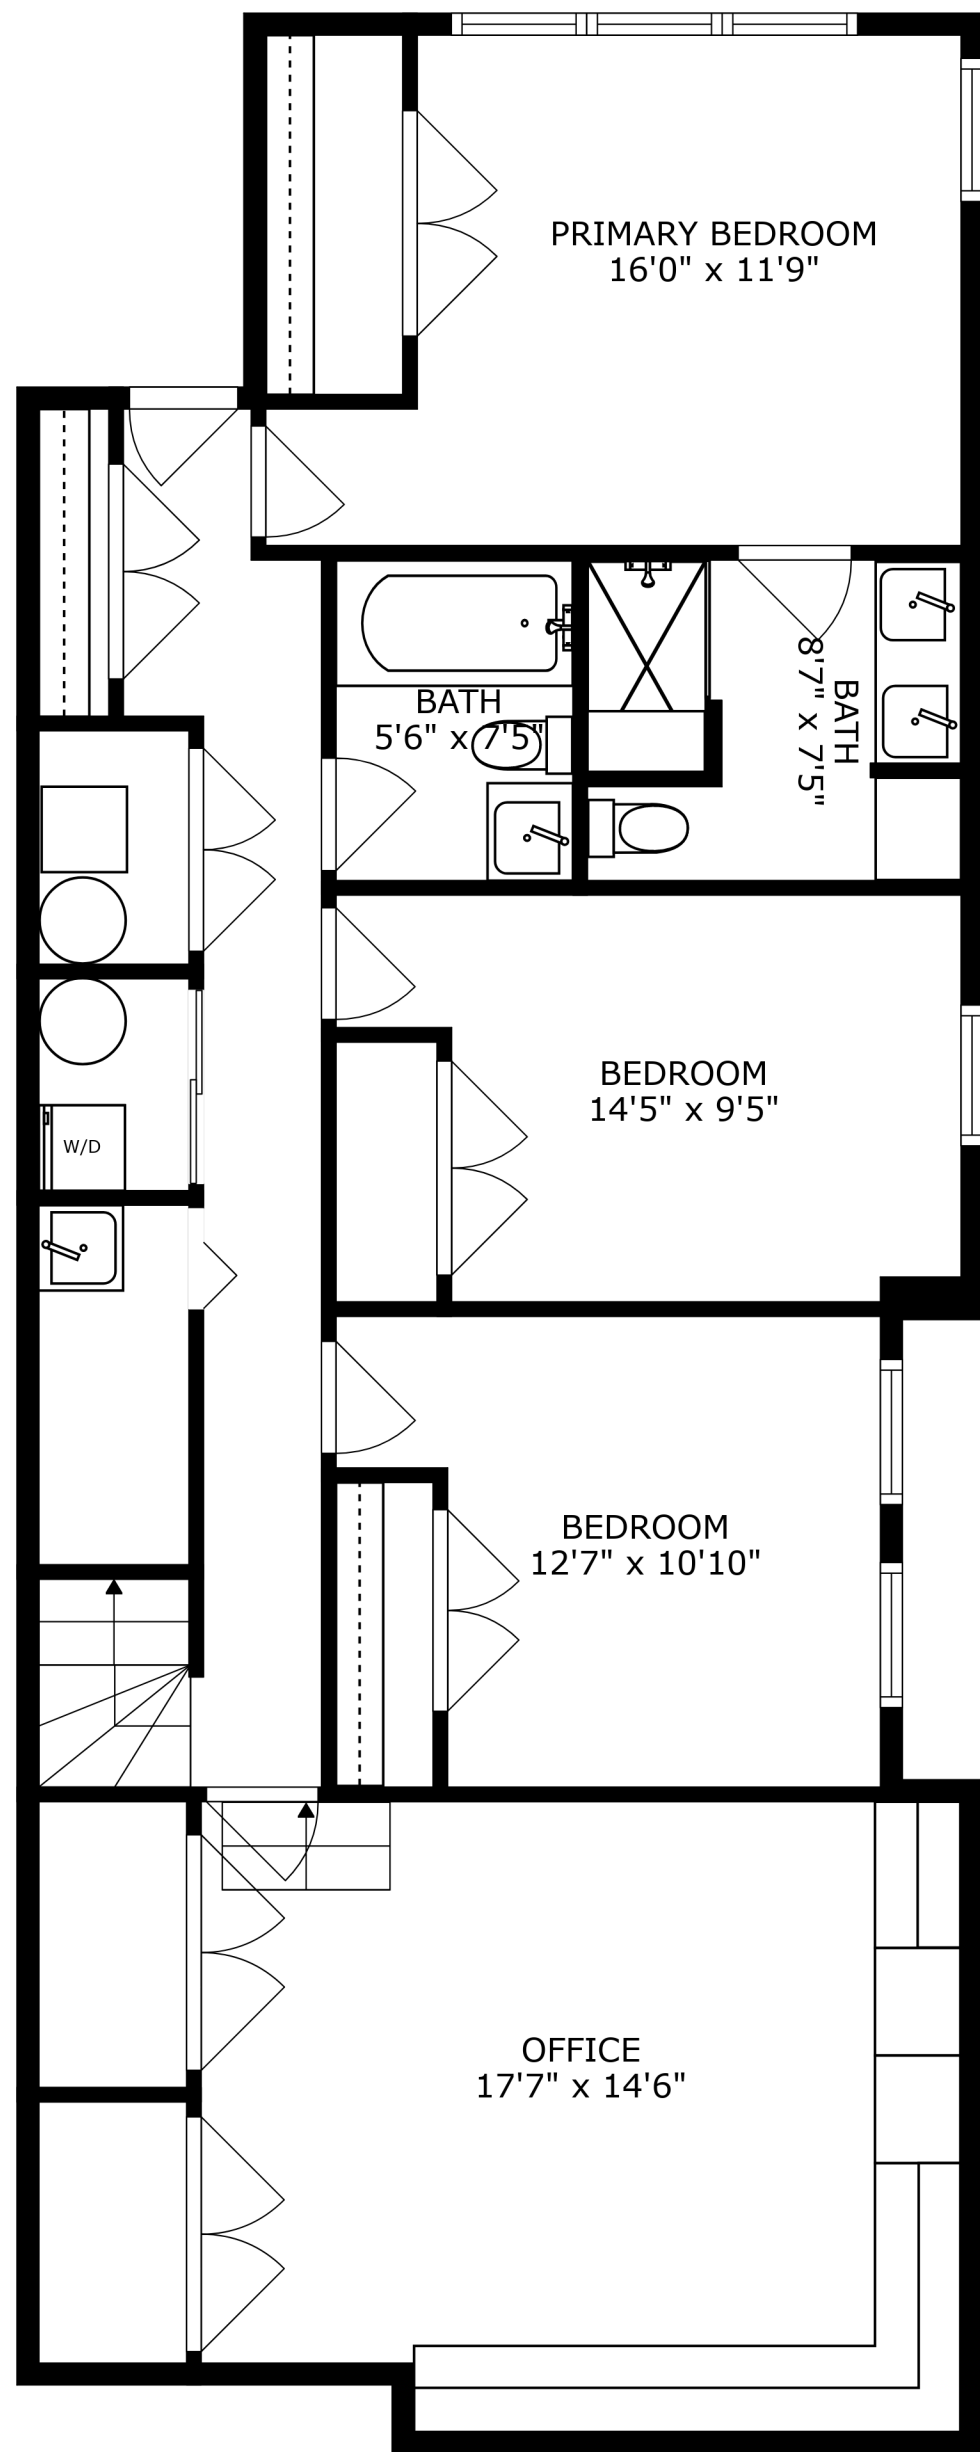

FLOOR 1

FLOOR 2

FLOOR 3

FLOOR 4

GARAGE ROOFTOP
21'7" x 16'9"

SIZES AND DIMENSIONS ARE APPROXIMATE, ACTUAL MAY VARY.

SIZES AND DIMENSIONS ARE APPROXIMATE, ACTUAL MAY VARY.

SIZES AND DIMENSIONS ARE APPROXIMATE, ACTUAL MAY VARY.

SIZES AND DIMENSIONS ARE APPROXIMATE, ACTUAL MAY VARY.