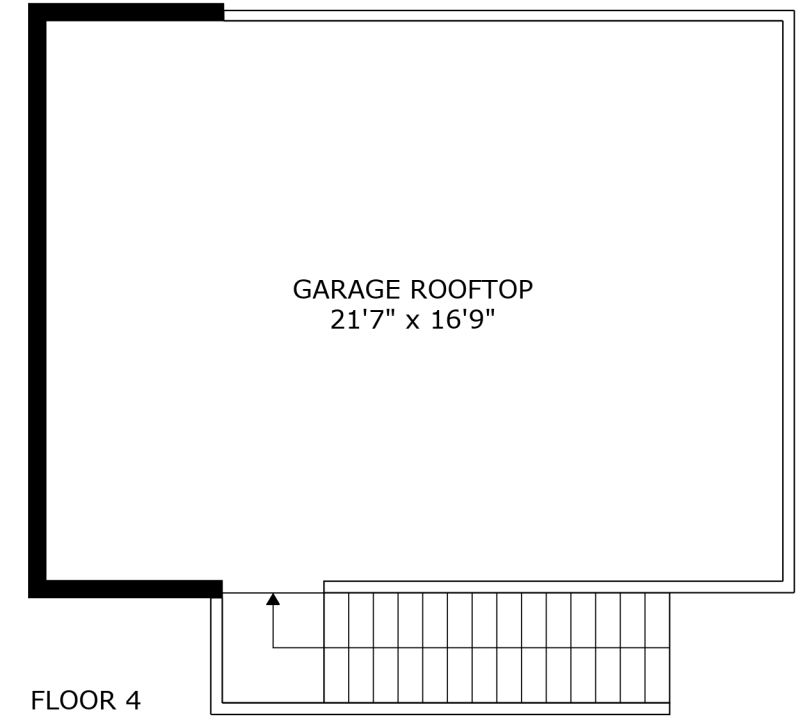

FLOOR 1

FLOOR 2

FLOOR 3

FLOOR 4

GARAGE ROOFTOP
21'7" x 16'9"

SIZES AND DIMENSIONS ARE APPROXIMATE, ACTUAL MAY VARY.

SIZES AND DIMENSIONS ARE APPROXIMATE, ACTUAL MAY VARY.

SIZES AND DIMENSIONS ARE APPROXIMATE, ACTUAL MAY VARY.

SIZES AND DIMENSIONS ARE APPROXIMATE, ACTUAL MAY VARY.