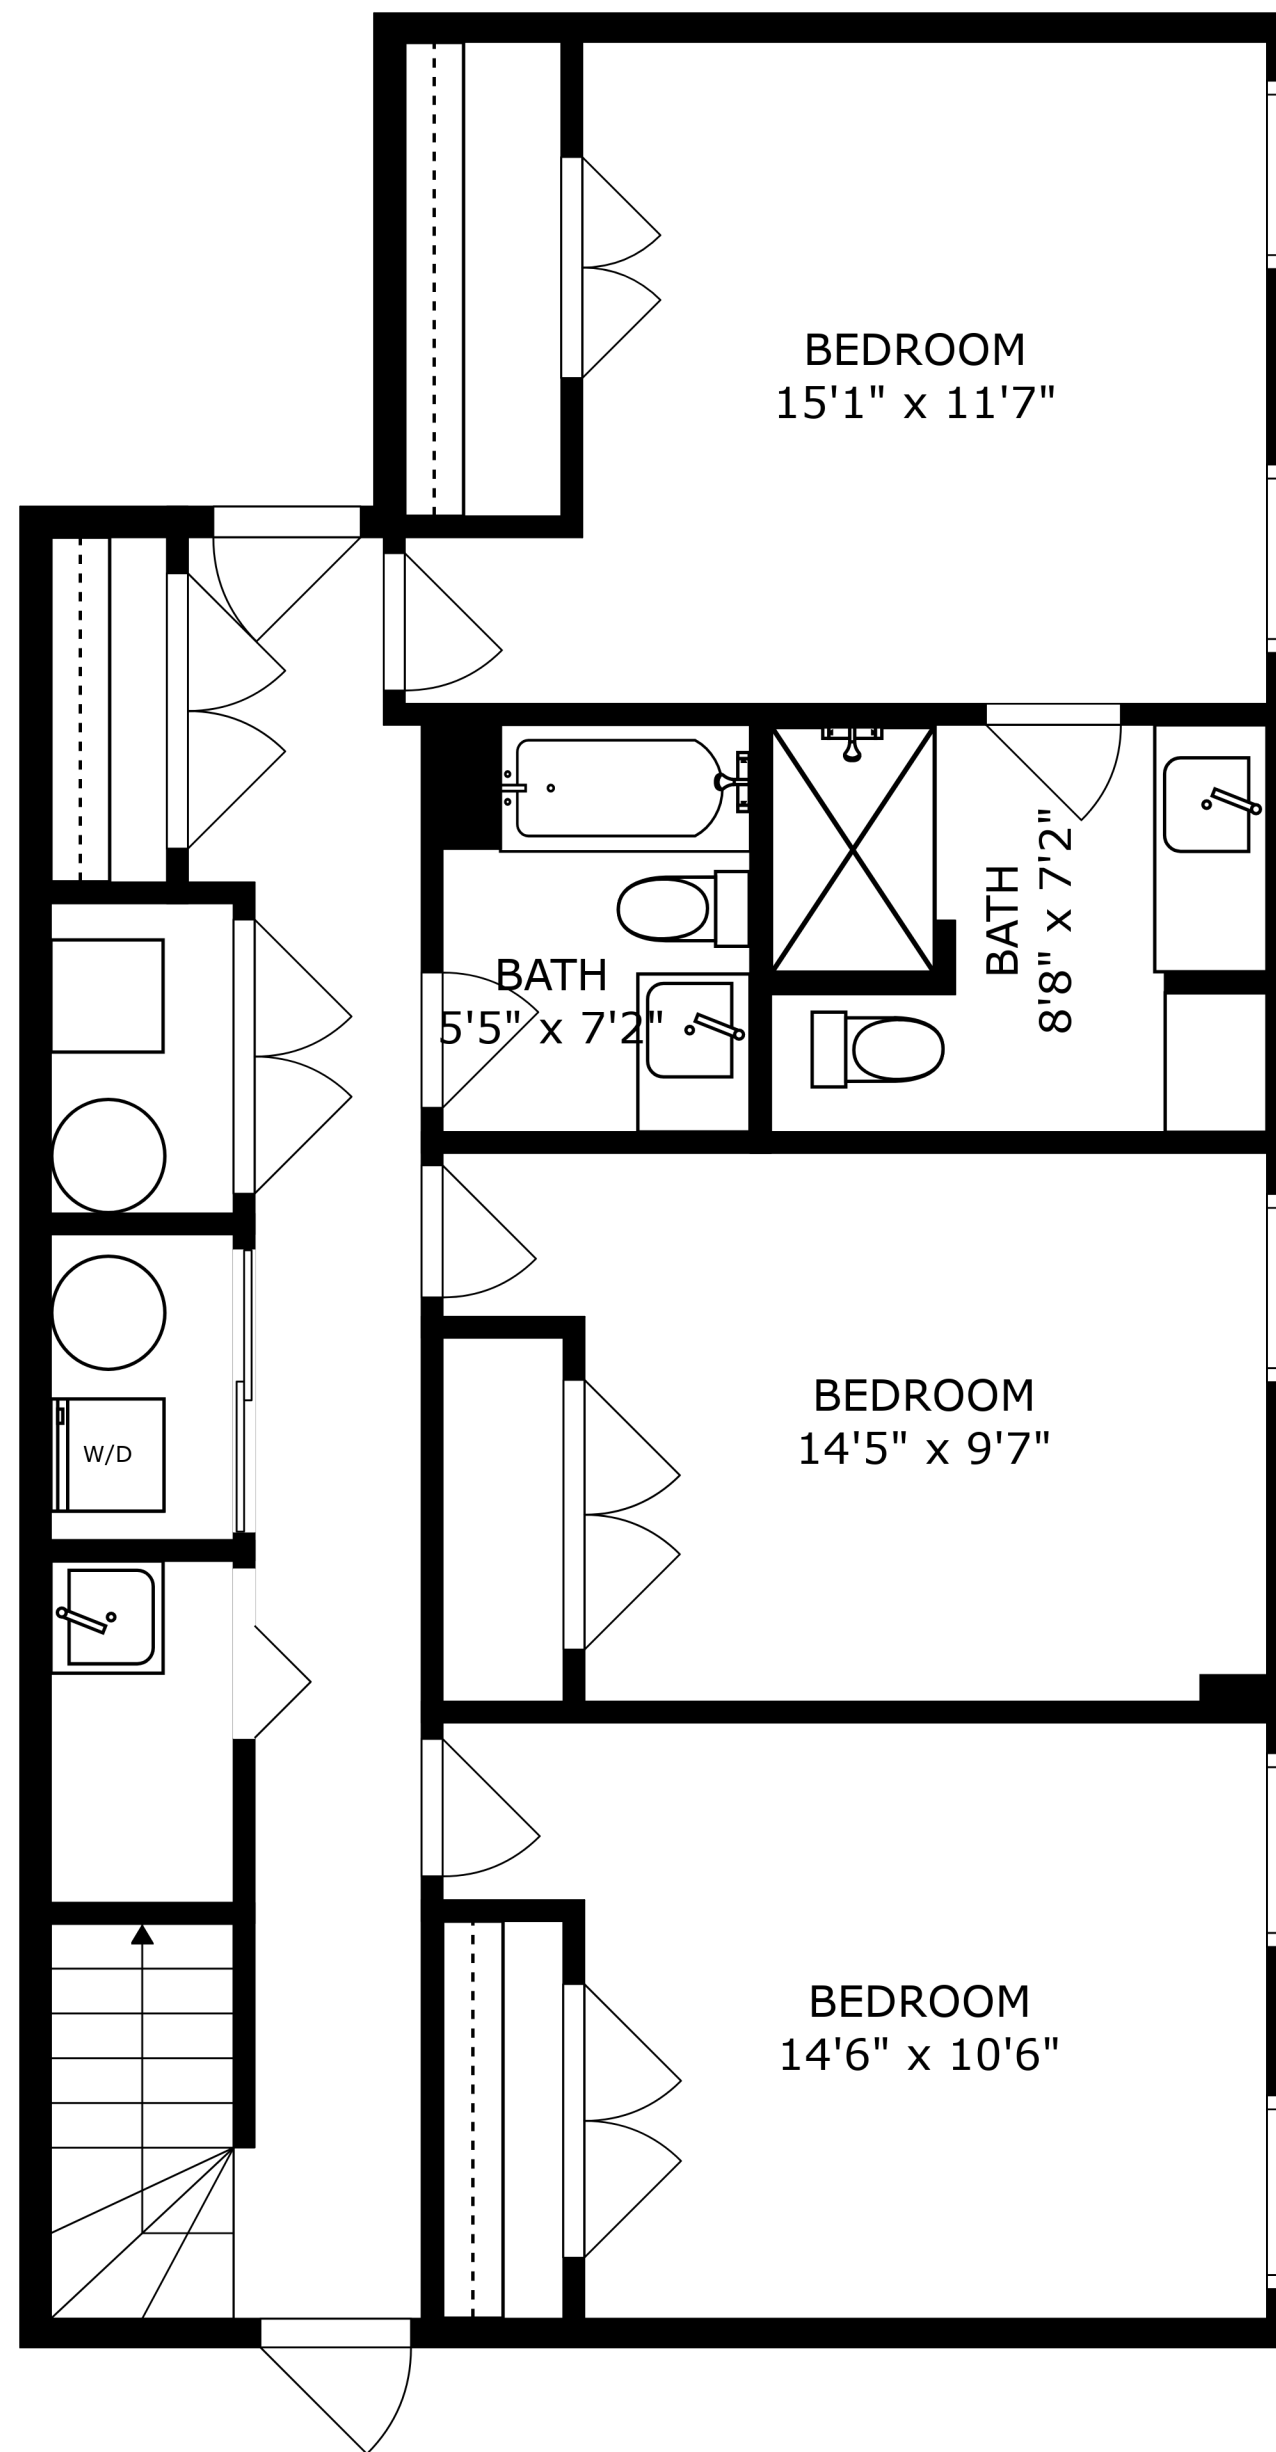

FLOOR 1

FLOOR 2

FLOOR 3

FLOOR 4

GARAGE ROOFTOP
21'7" x 16'9"

SIZES AND DIMENSIONS ARE APPROXIMATE, ACTUAL MAY VARY.

SIZES AND DIMENSIONS ARE APPROXIMATE, ACTUAL MAY VARY.

SIZES AND DIMENSIONS ARE APPROXIMATE, ACTUAL MAY VARY.

SIZES AND DIMENSIONS ARE APPROXIMATE, ACTUAL MAY VARY.