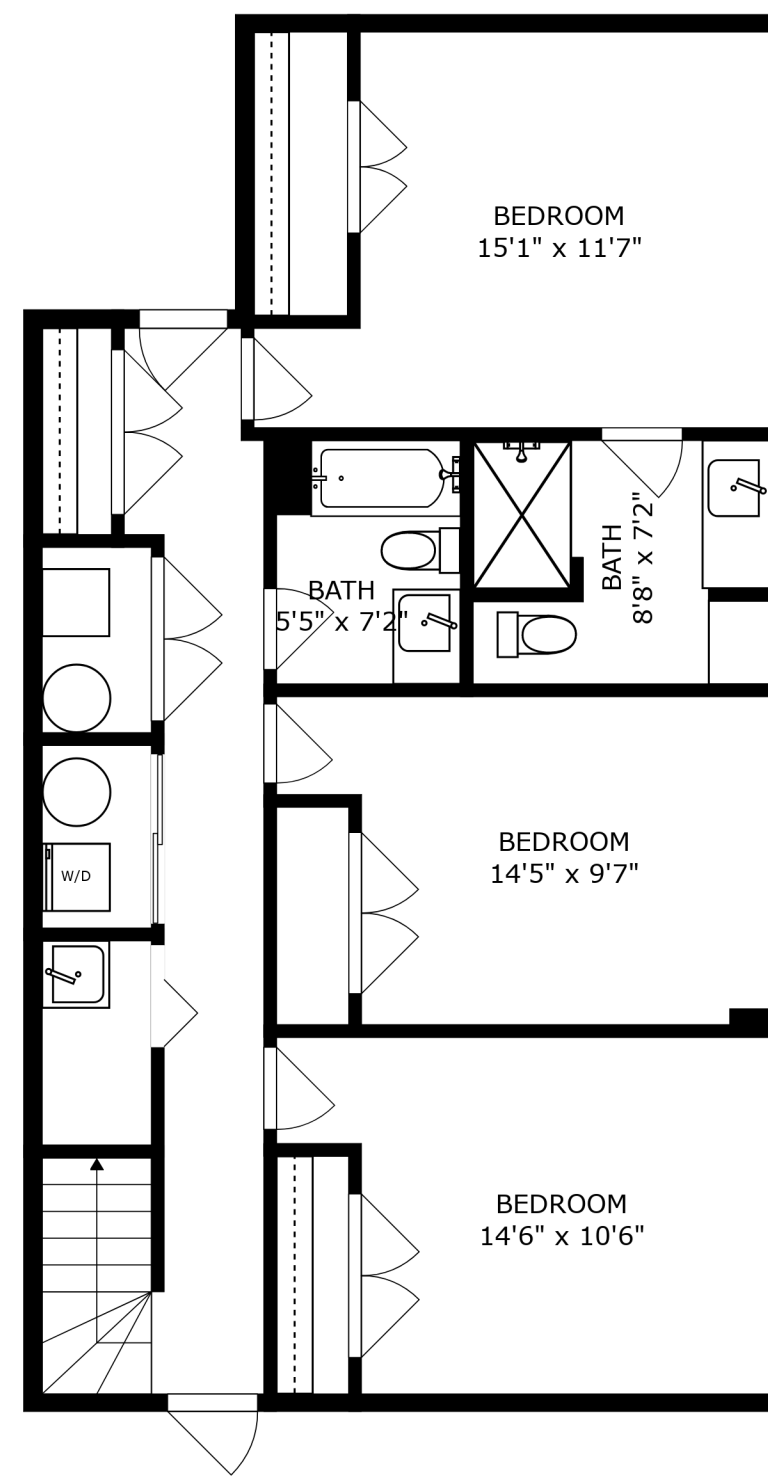

FLOOR 1

FLOOR 2

FLOOR 3

FLOOR 4

GARAGE ROOFTOP
21'7" x 16'9"

SIZES AND DIMENSIONS ARE APPROXIMATE, ACTUAL MAY VARY.

SIZES AND DIMENSIONS ARE APPROXIMATE, ACTUAL MAY VARY.

SIZES AND DIMENSIONS ARE APPROXIMATE, ACTUAL MAY VARY.

SIZES AND DIMENSIONS ARE APPROXIMATE, ACTUAL MAY VARY.