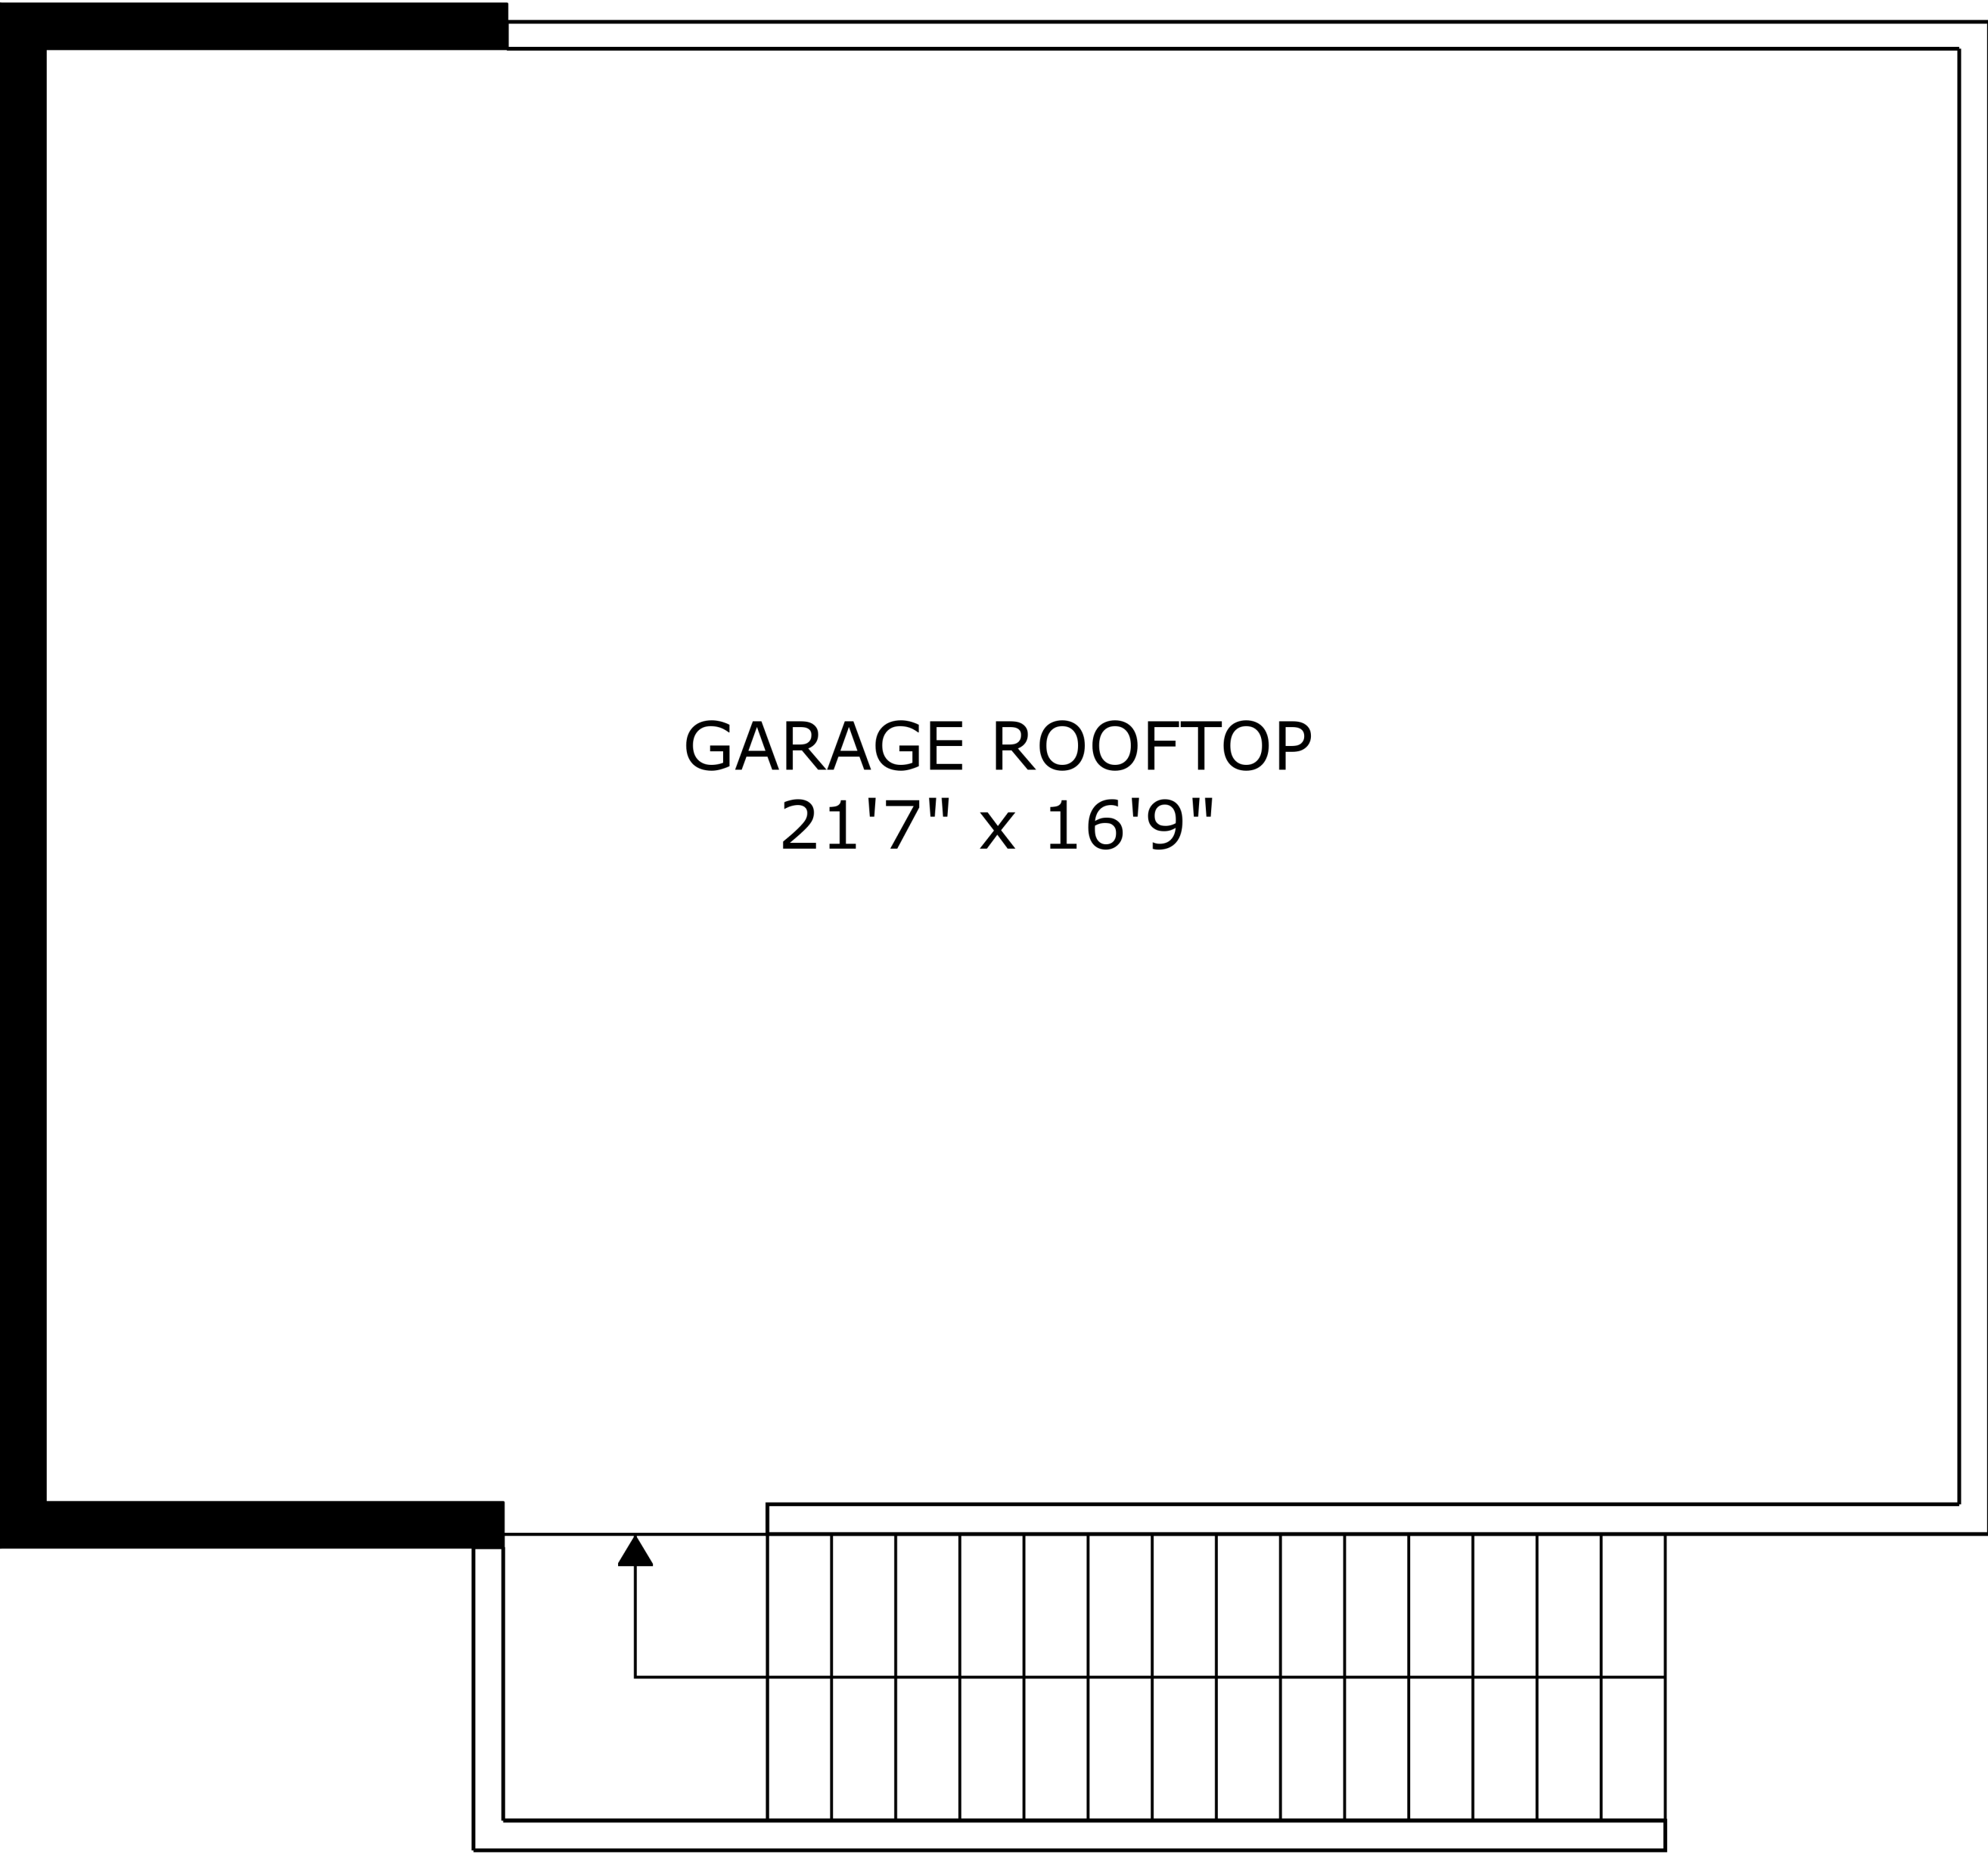

FLOOR 1

FLOOR 2

FLOOR 3

FLOOR 4

GARAGE ROOFTOP
21'7" x 16'9"

SIZES AND DIMENSIONS ARE APPROXIMATE, ACTUAL MAY VARY.

SIZES AND DIMENSIONS ARE APPROXIMATE, ACTUAL MAY VARY.

SIZES AND DIMENSIONS ARE APPROXIMATE, ACTUAL MAY VARY.

SIZES AND DIMENSIONS ARE APPROXIMATE, ACTUAL MAY VARY.