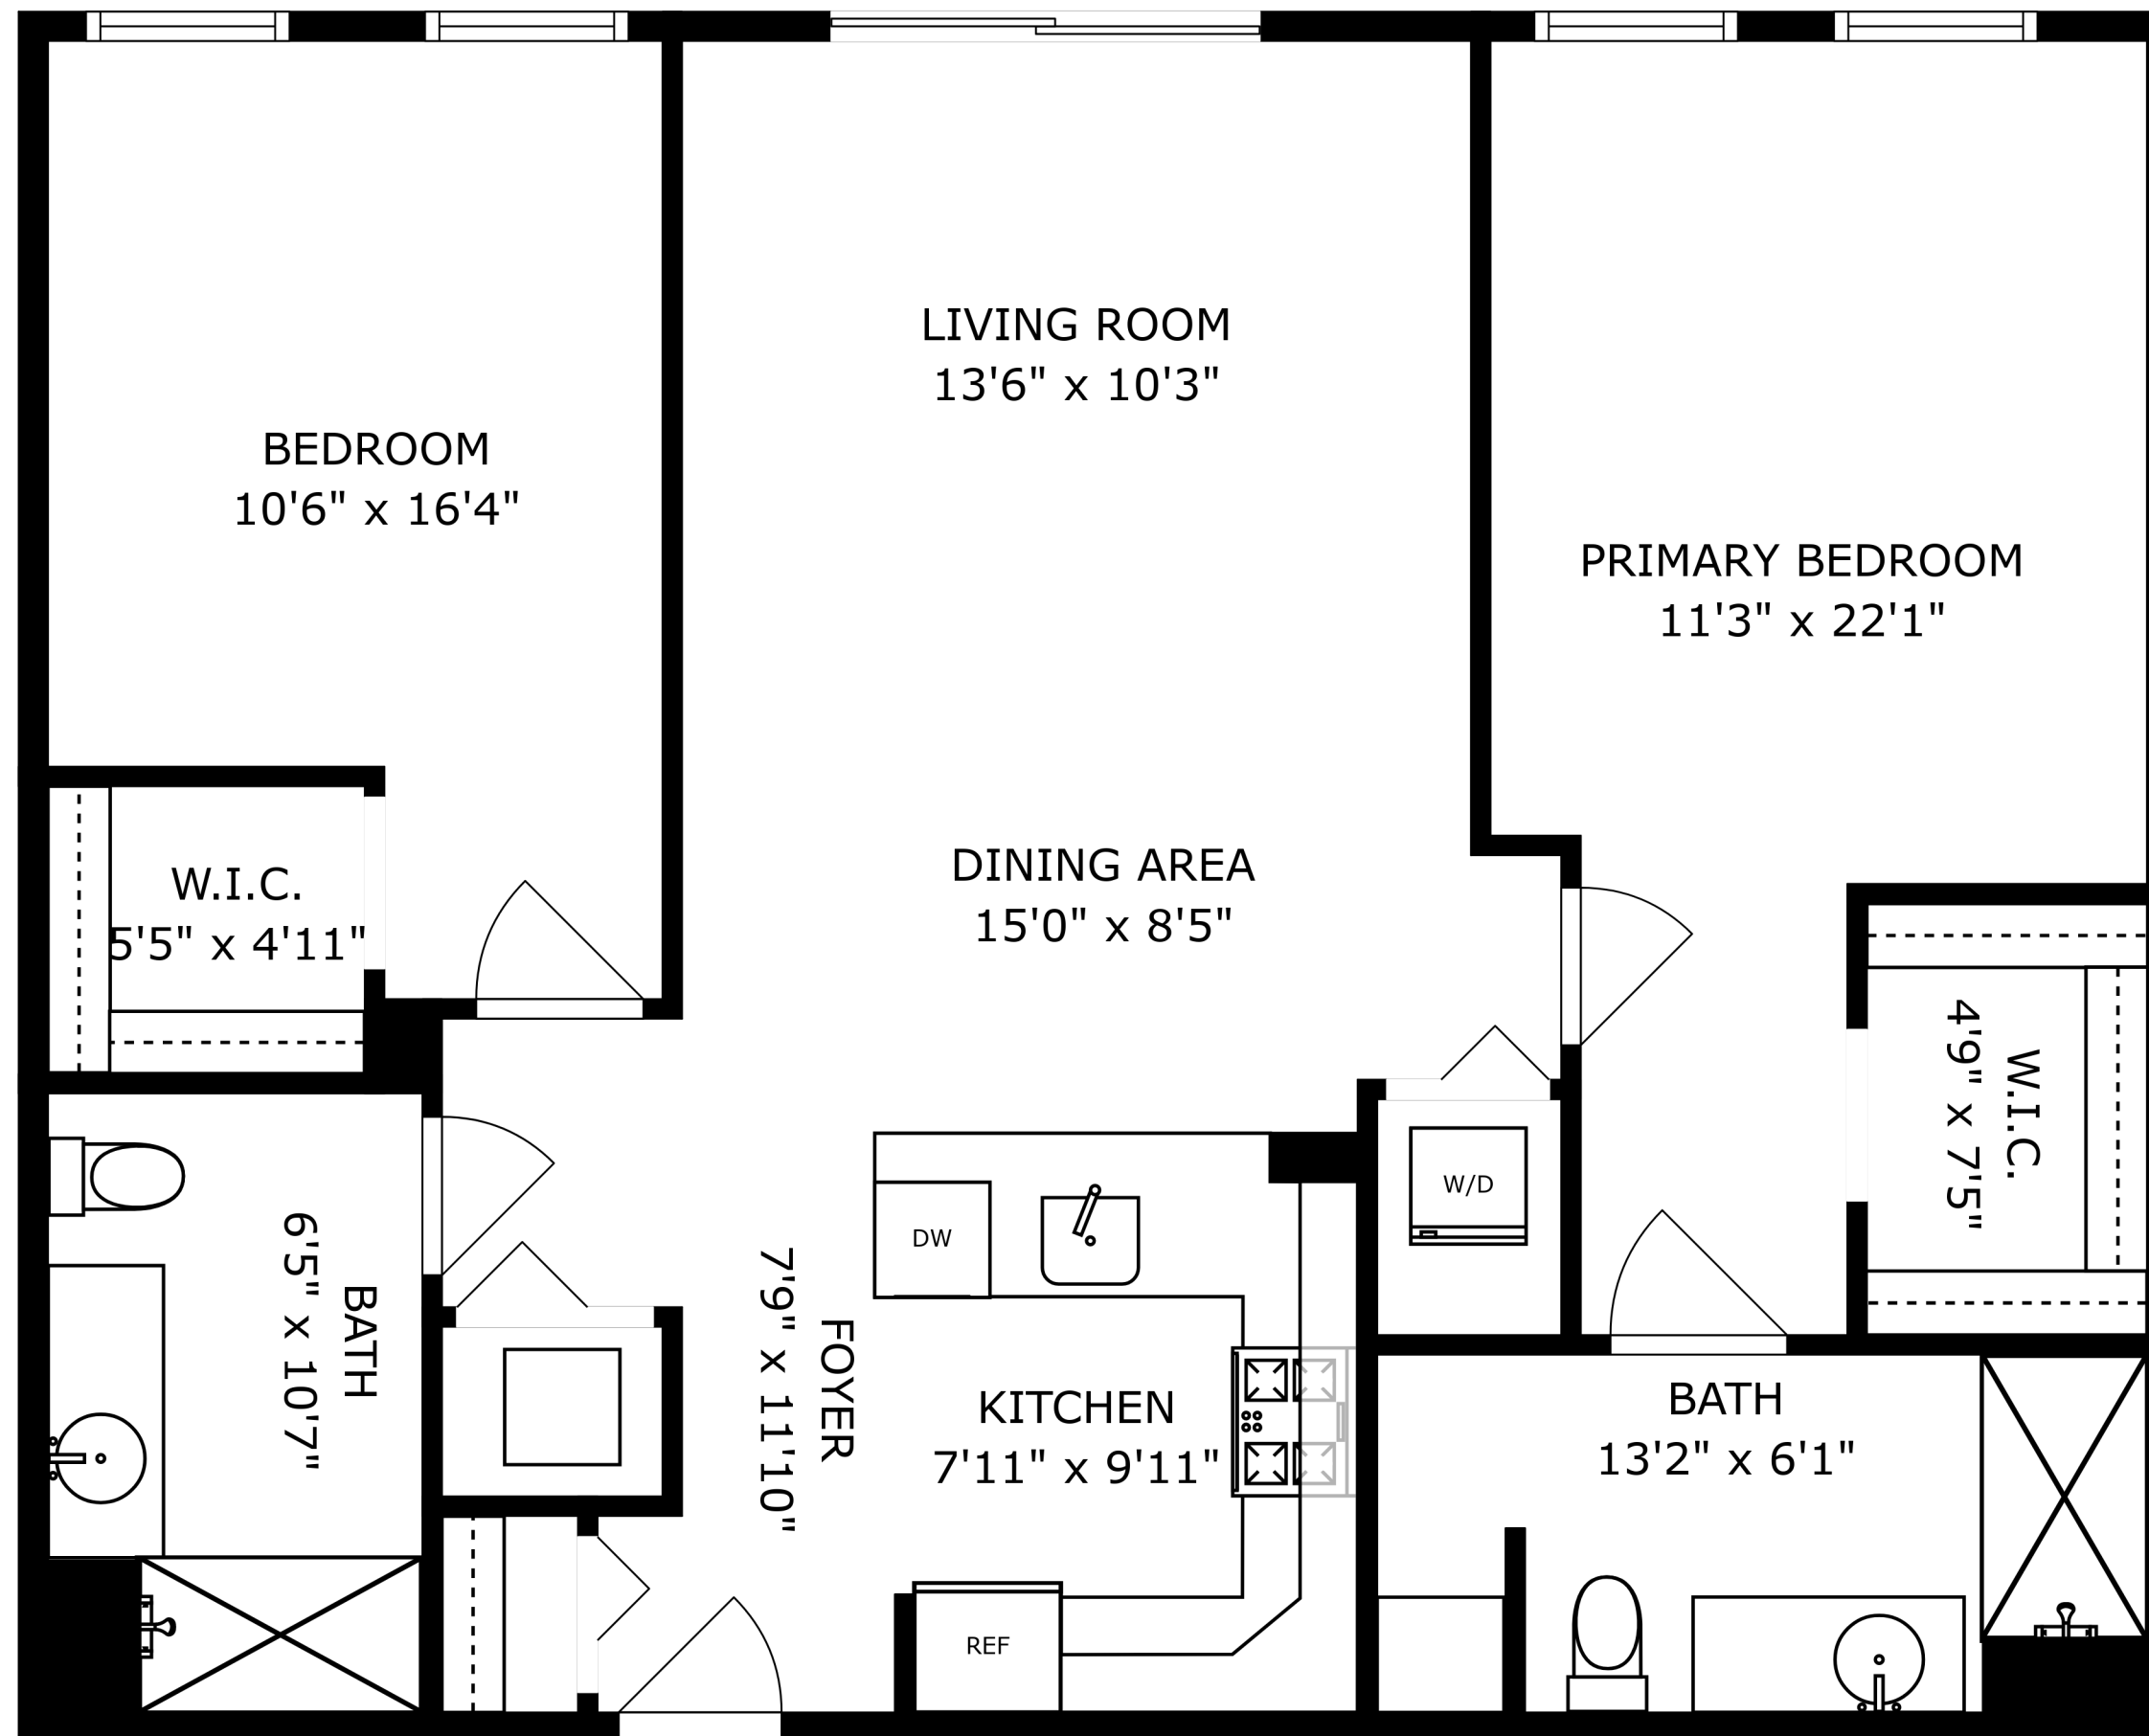

PATIO  
14'11" x 10'4"

SIZES AND DIMENSIONS ARE APPROXIMATE, ACTUAL MAY VARY.