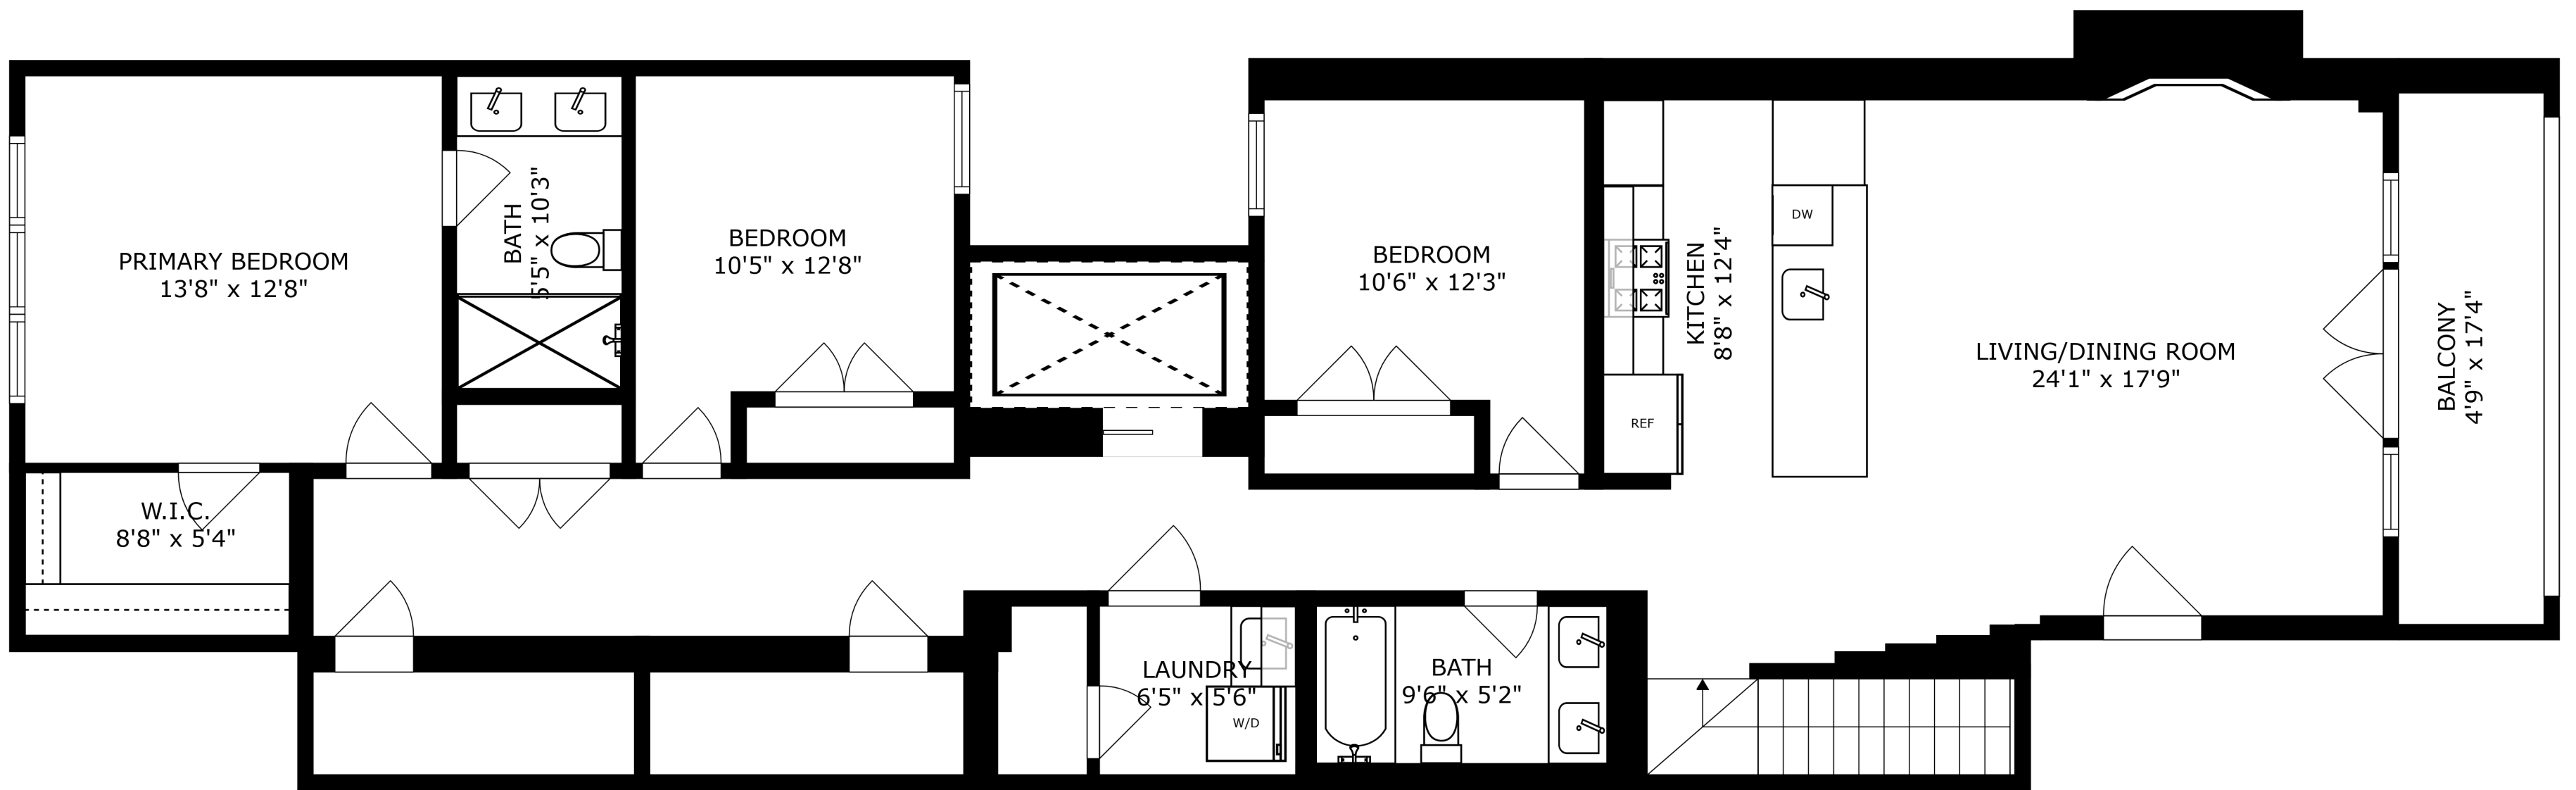

FLOOR 3

FLOOR 2

FLOOR 1

SIZES AND DIMENSIONS ARE APPROXIMATE, ACTUAL MAY VARY.

ROOF-TOP DECK
37'11" x 23'1"

SIZES AND DIMENSIONS ARE APPROXIMATE, ACTUAL MAY VARY.

SIZES AND DIMENSIONS ARE APPROXIMATE, ACTUAL MAY VARY.