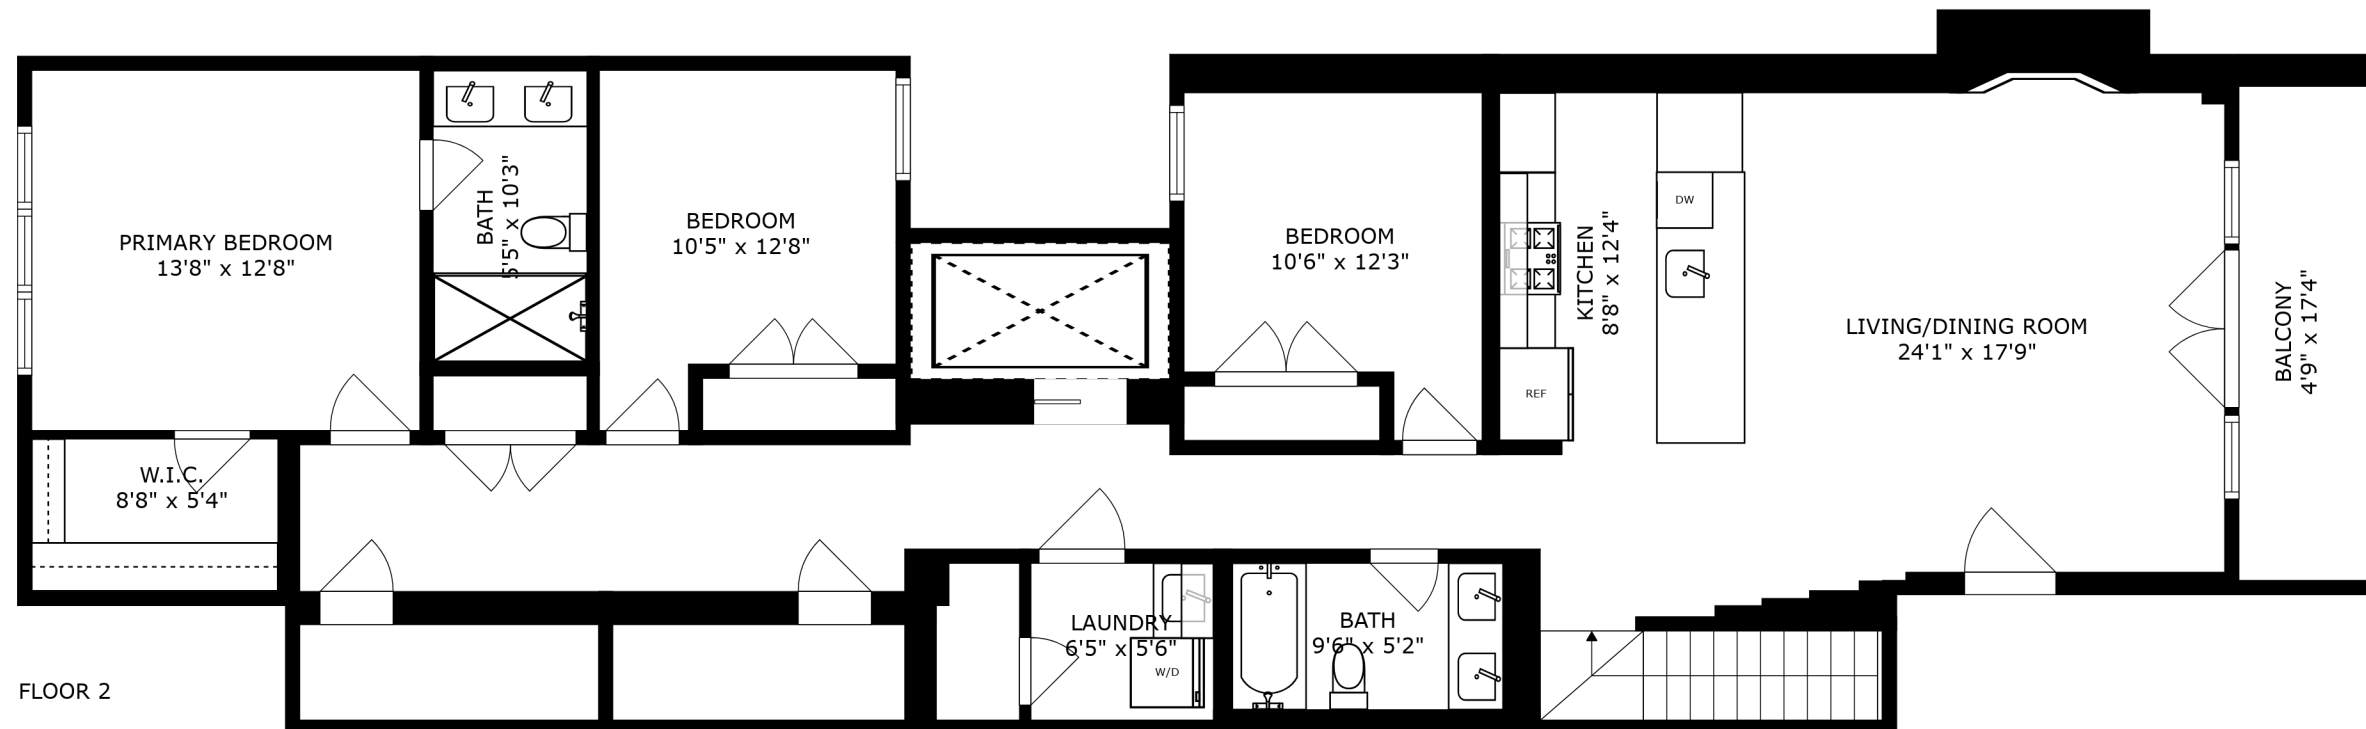

FLOOR 3

FLOOR 2

FLOOR 1

SIZES AND DIMENSIONS ARE APPROXIMATE, ACTUAL MAY VARY.

ROOF-TOP DECK
37'11" x 23'1"

SIZES AND DIMENSIONS ARE APPROXIMATE, ACTUAL MAY VARY.

SIZES AND DIMENSIONS ARE APPROXIMATE, ACTUAL MAY VARY.