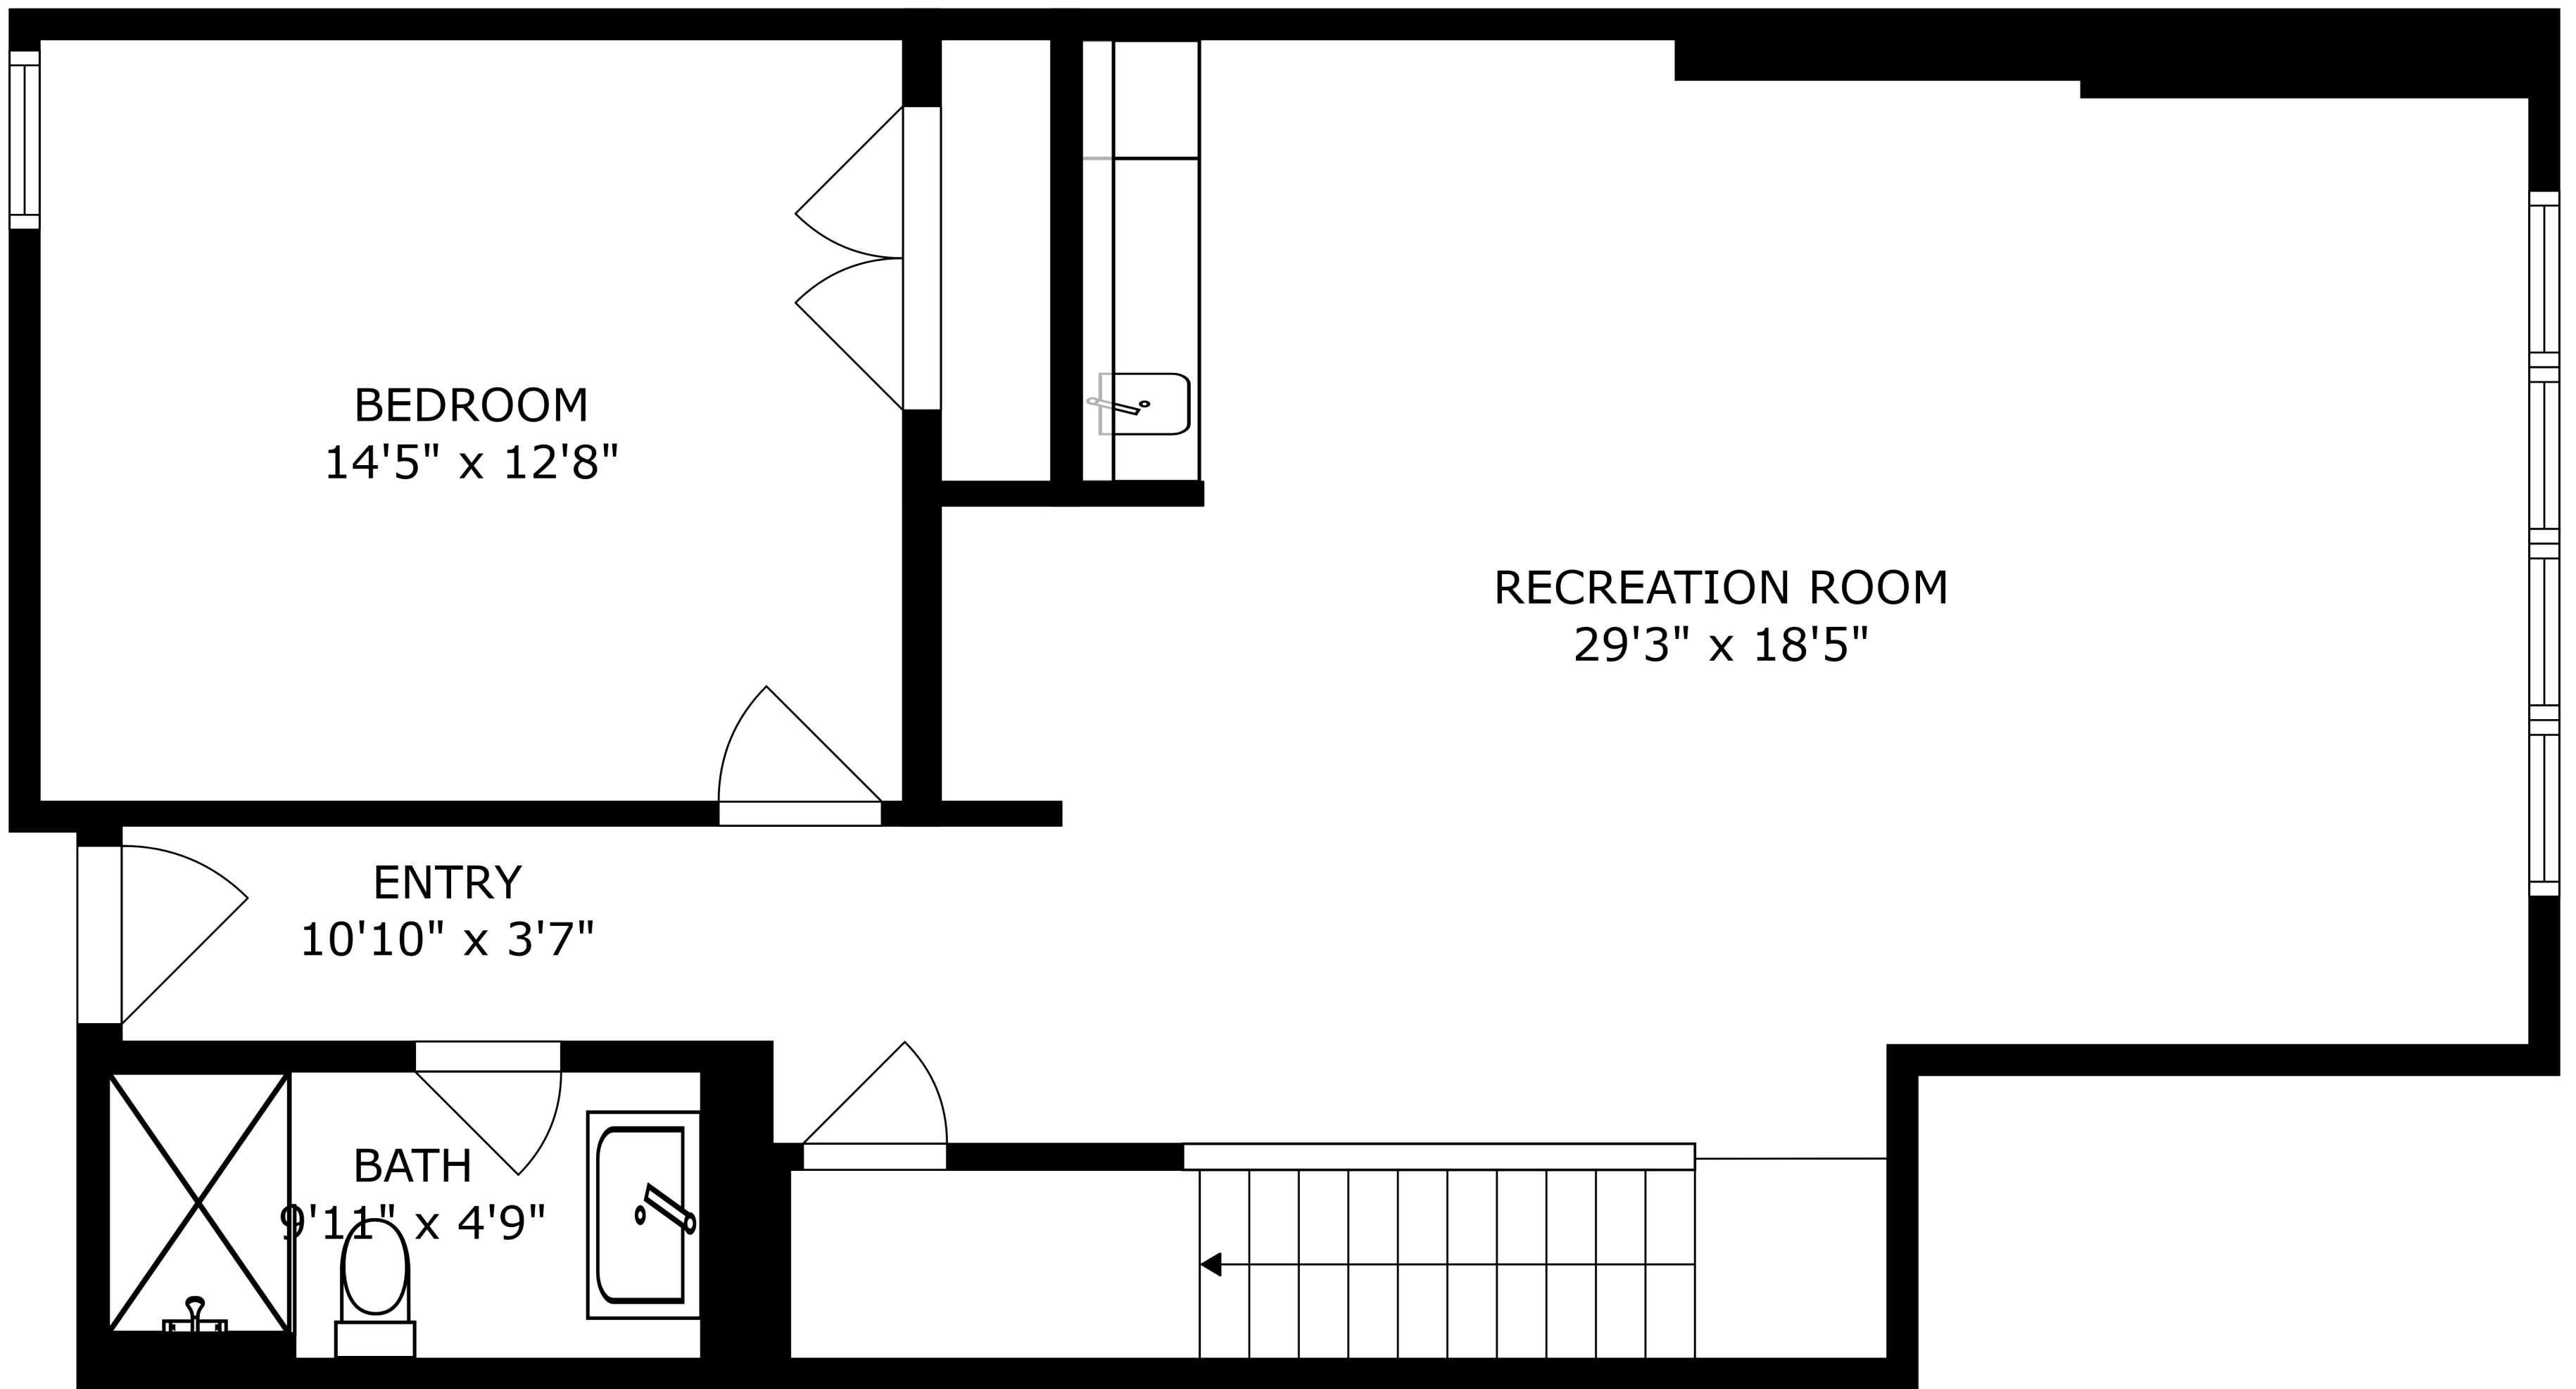

FLOOR 3

FLOOR 2

FLOOR 1

SIZES AND DIMENSIONS ARE APPROXIMATE, ACTUAL MAY VARY.

ROOF-TOP DECK
37'11" x 23'1"

SIZES AND DIMENSIONS ARE APPROXIMATE, ACTUAL MAY VARY.

SIZES AND DIMENSIONS ARE APPROXIMATE, ACTUAL MAY VARY.