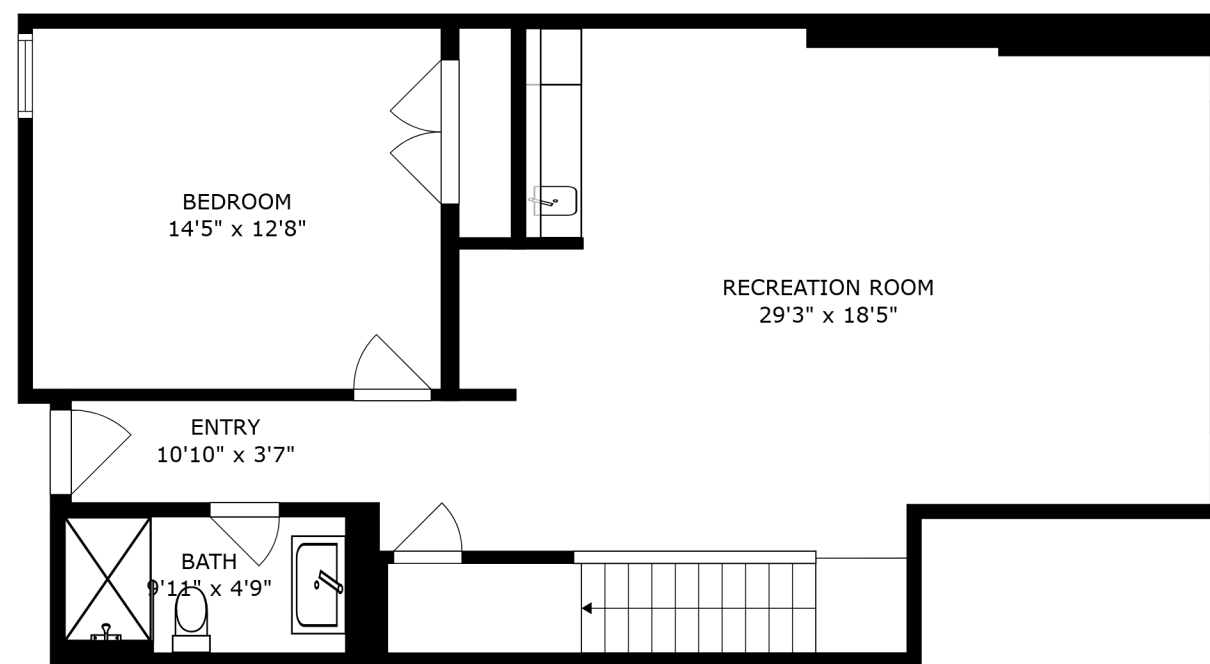

FLOOR 3

FLOOR 2

FLOOR 1

SIZES AND DIMENSIONS ARE APPROXIMATE, ACTUAL MAY VARY.

ROOF-TOP DECK
37'11" x 23'1"

SIZES AND DIMENSIONS ARE APPROXIMATE, ACTUAL MAY VARY.

SIZES AND DIMENSIONS ARE APPROXIMATE, ACTUAL MAY VARY.