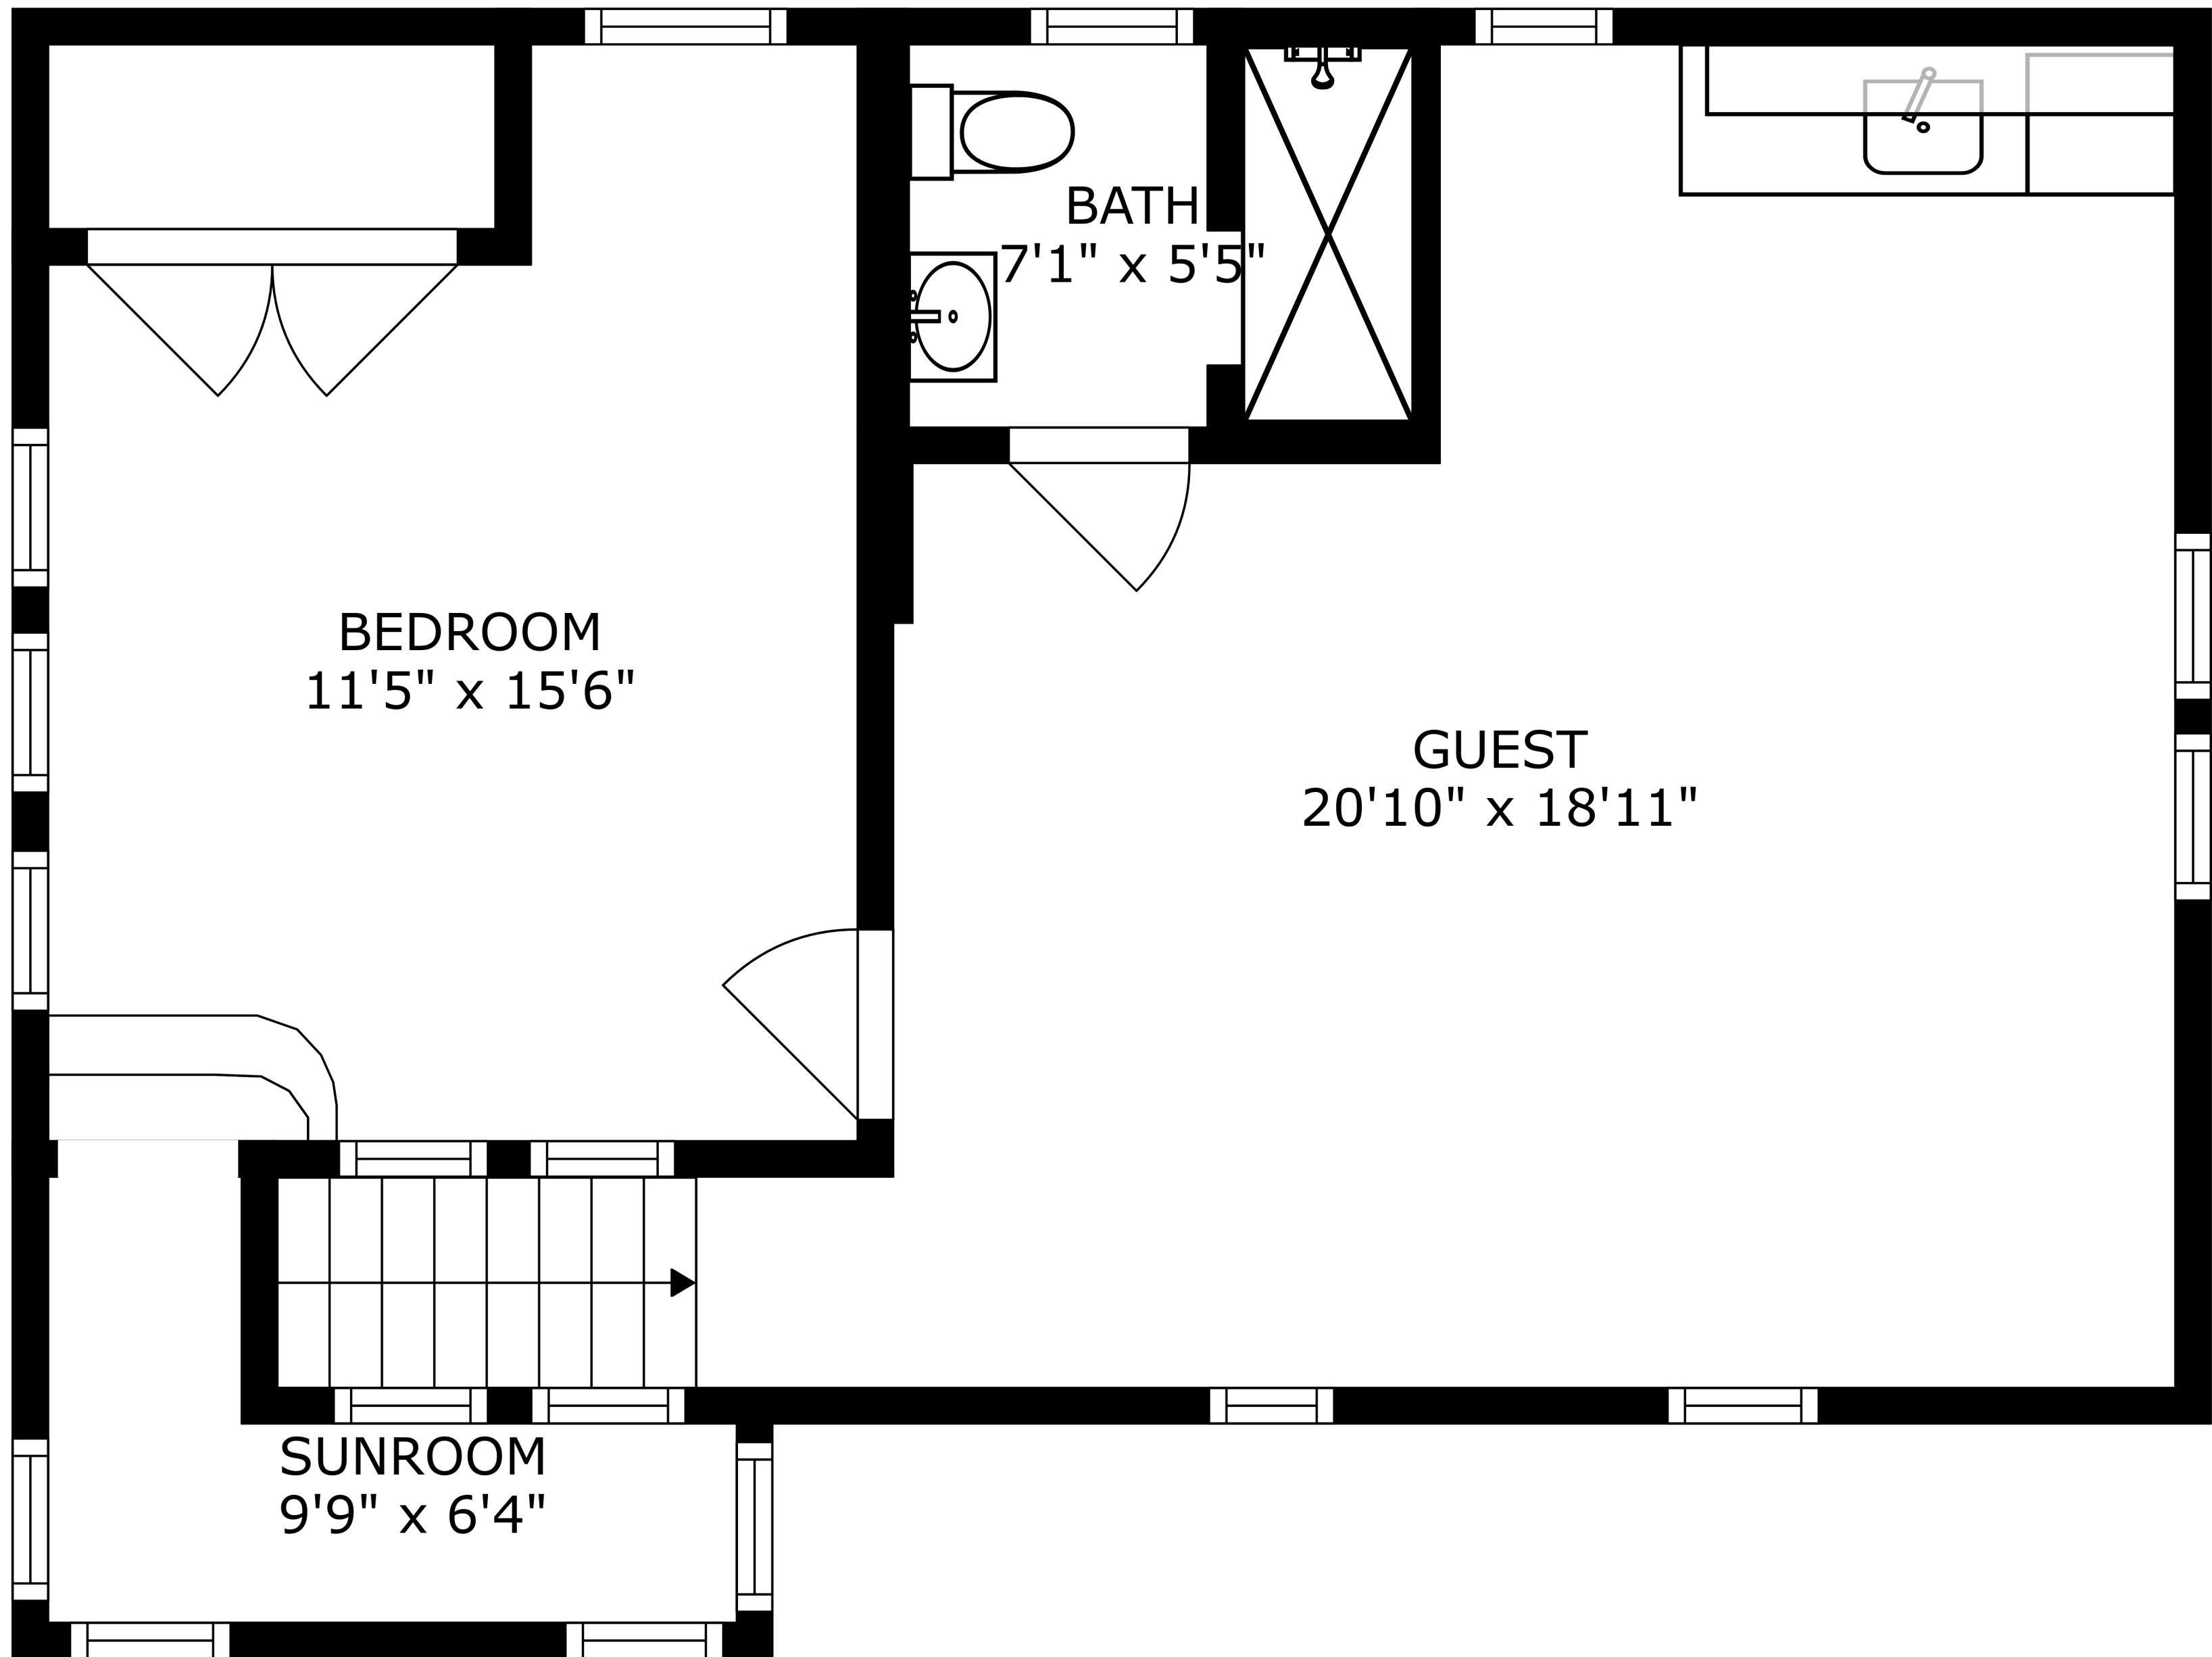

FLOOR 2

FLOOR 4

FLOOR 6

FLOOR 1

FLOOR 3

FLOOR 5

SIZES AND DIMENSIONS ARE APPROXIMATE, ACTUAL MAY VARY.

BEDROOM
11'5" x 15'6"

BATH
7'1" x 5'5"

GUEST
20'10" x 18'11"

SUNROOM
9'9" x 6'4"

SIZES AND DIMENSIONS ARE APPROXIMATE, ACTUAL MAY VARY.

BASKETBALL COURT
23'2" x 23'2"

SIZES AND DIMENSIONS ARE APPROXIMATE, ACTUAL MAY VARY.

SIZES AND DIMENSIONS ARE APPROXIMATE, ACTUAL MAY VARY.

SIZES AND DIMENSIONS ARE APPROXIMATE, ACTUAL MAY VARY.

SIZES AND DIMENSIONS ARE APPROXIMATE, ACTUAL MAY VARY.