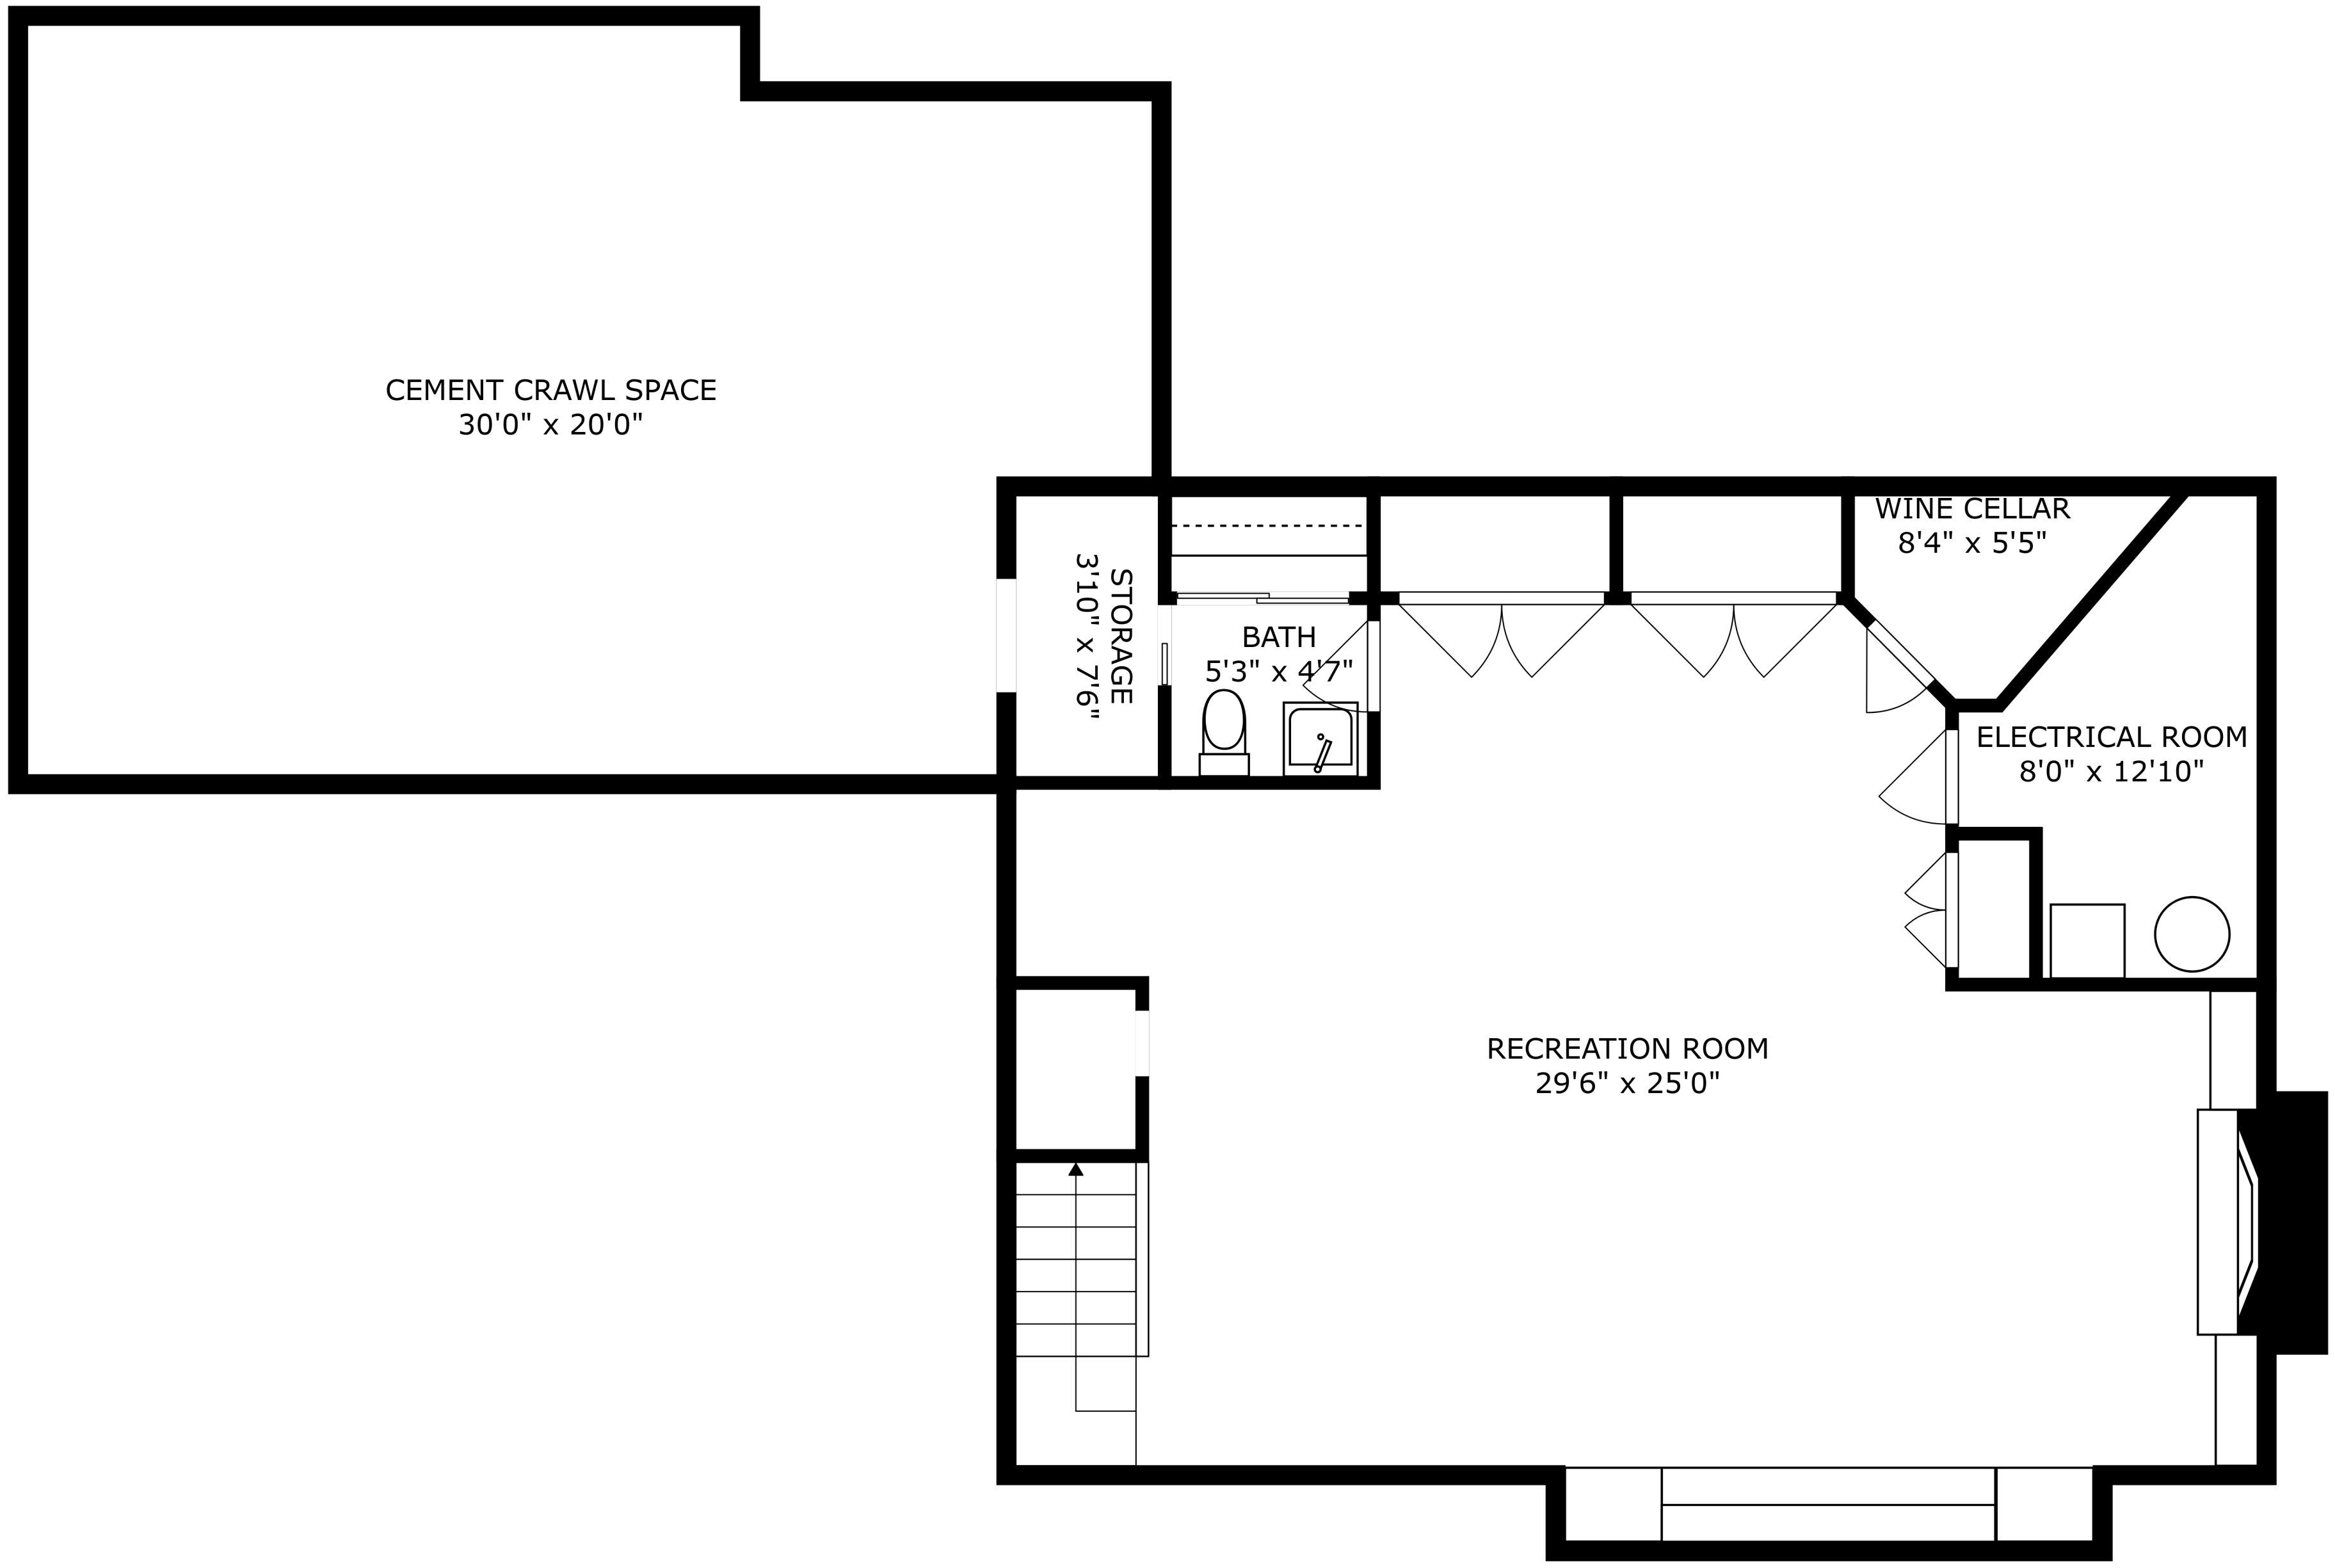

SIZES AND DIMENSIONS ARE APPROXIMATE, ACTUAL MAY VARY.

SIZES AND DIMENSIONS ARE APPROXIMATE, ACTUAL MAY VARY.

SIZES AND DIMENSIONS ARE APPROXIMATE, ACTUAL MAY VARY.

CEMENT CRAWL SPACE
30'0" x 20'0"

STORAGE
3'10" x 7'6"

BATH
5'3" x 4'7"

WINE CELLAR
8'4" x 5'5"

ELECTRICAL ROOM
8'0" x 12'10"

RECREATION ROOM
29'6" x 25'0"