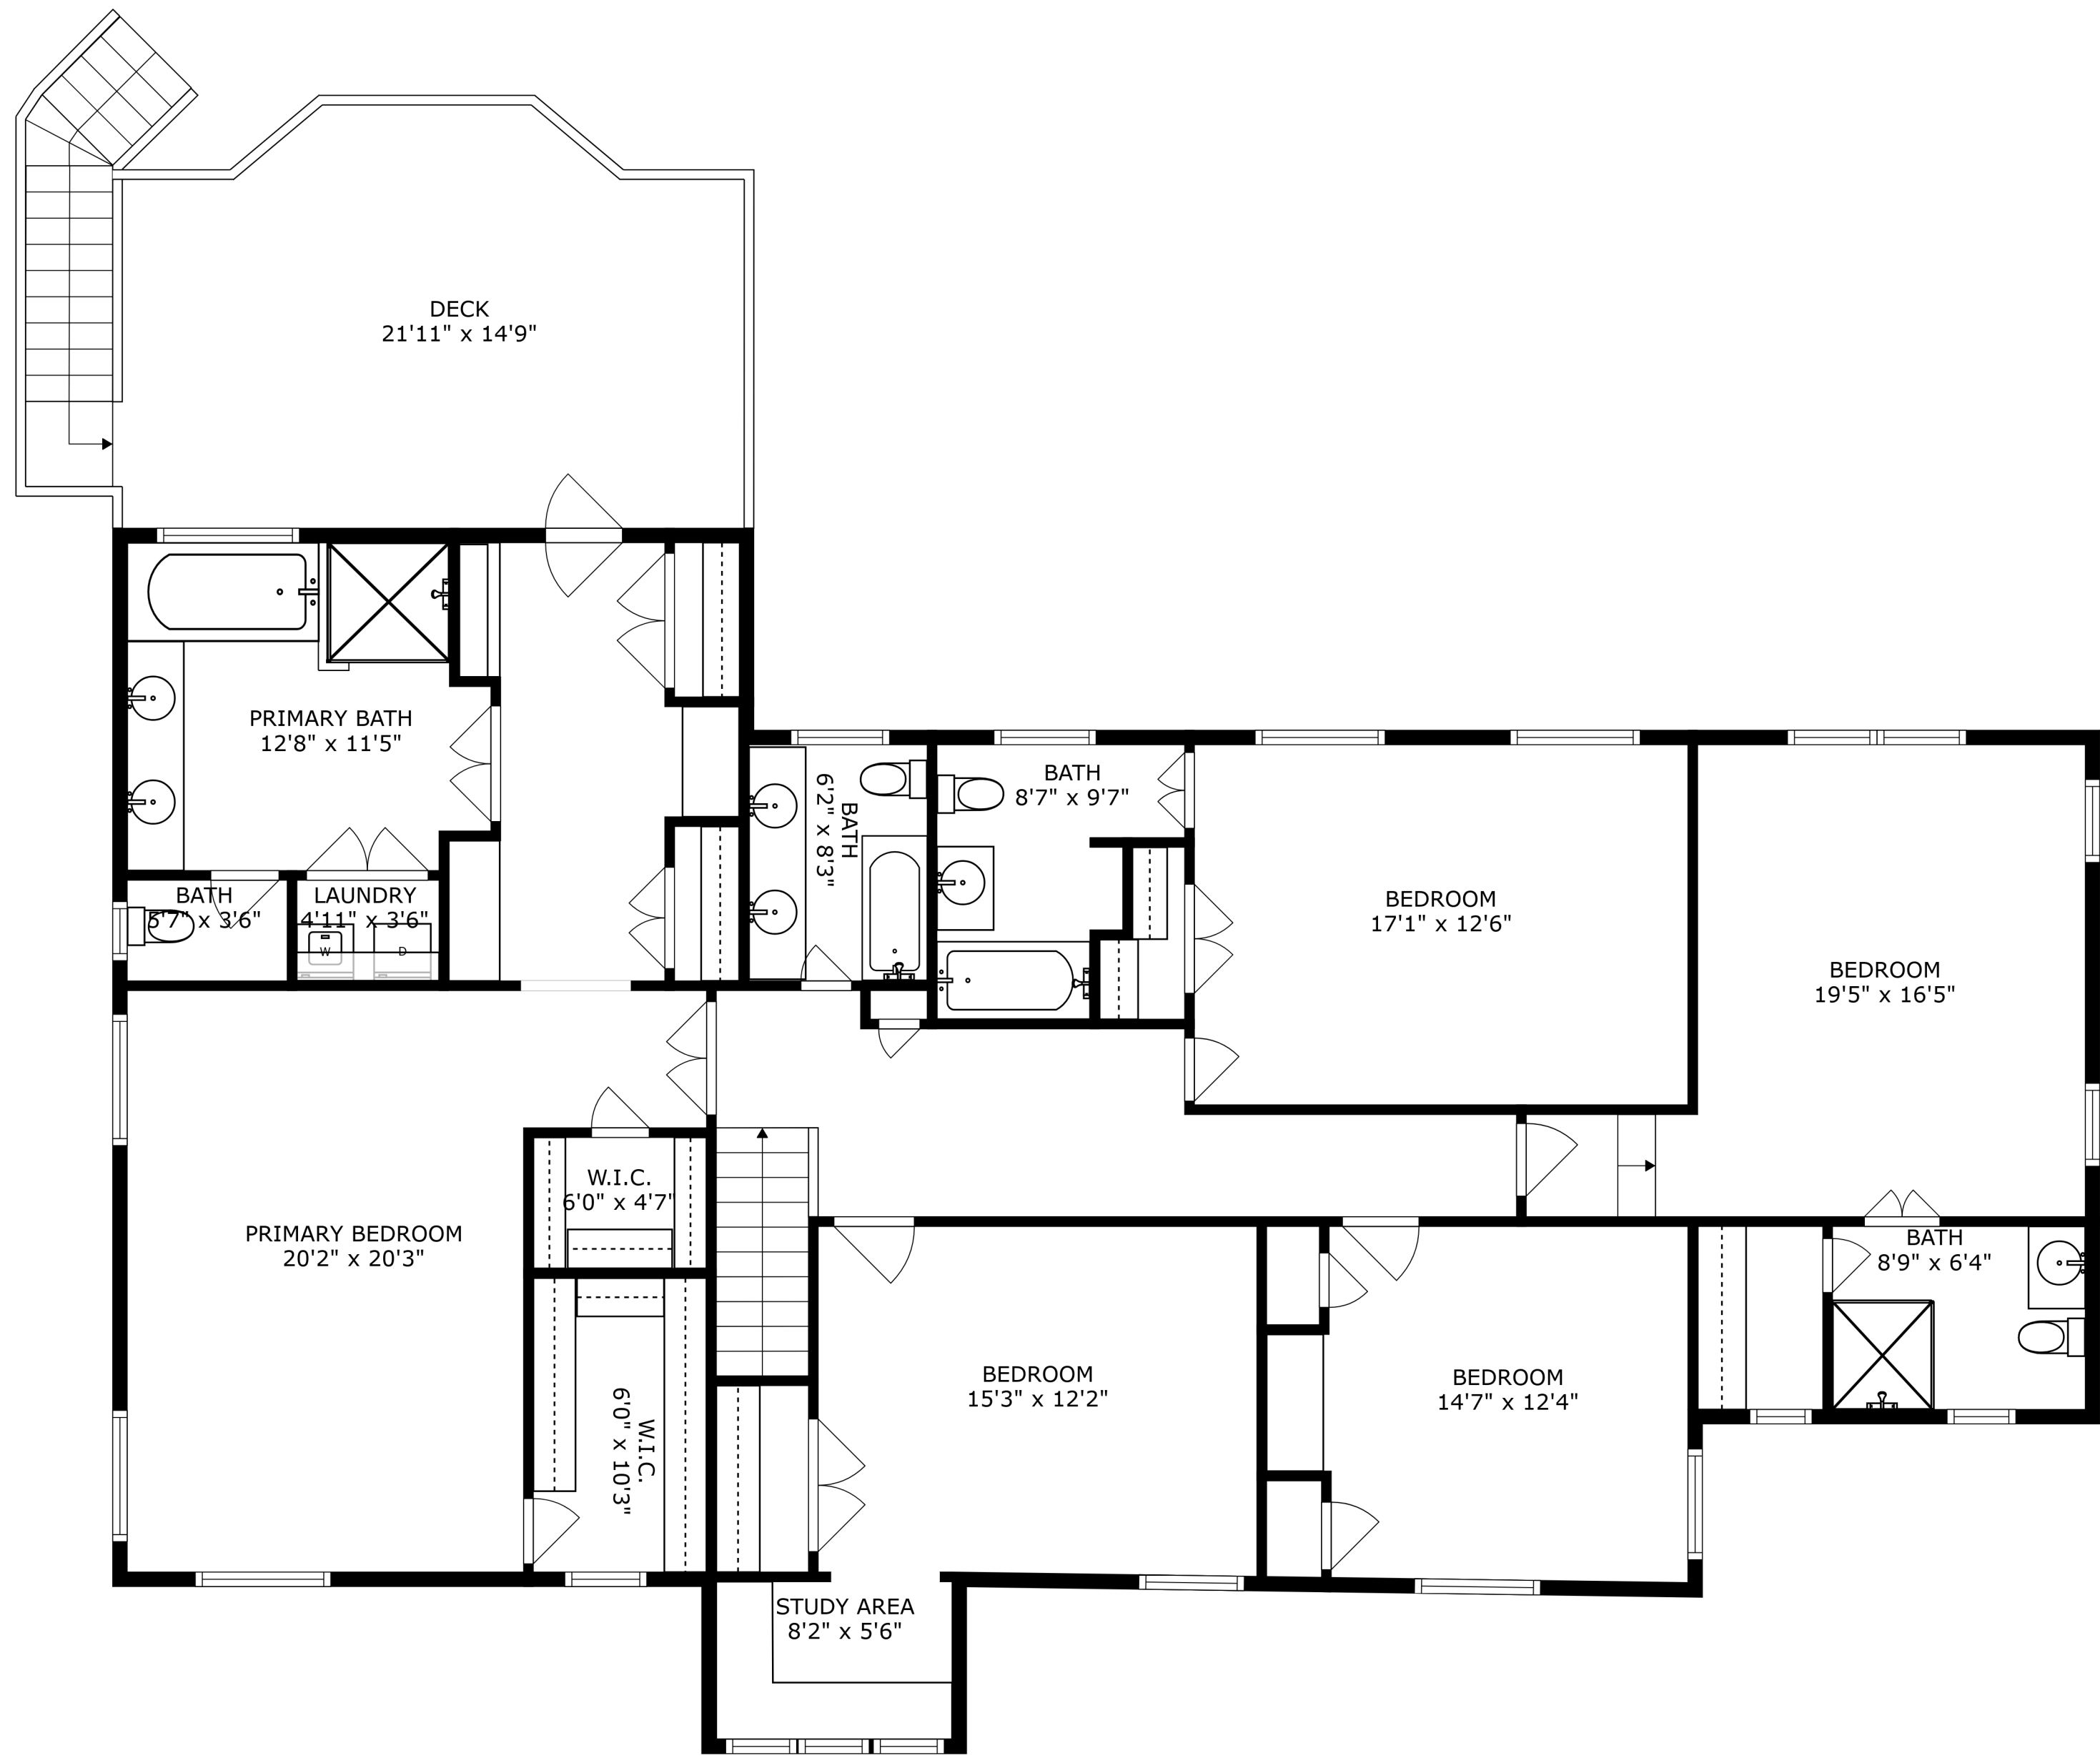

SIZES AND DIMENSIONS ARE APPROXIMATE, ACTUAL MAY VARY.

SIZES AND DIMENSIONS ARE APPROXIMATE, ACTUAL MAY VARY.

SIZES AND DIMENSIONS ARE APPROXIMATE, ACTUAL MAY VARY.

CEMENT CRAWL SPACE
30'0" x 20'0"

STORAGE
3'10" x 7'6"

BATH
5'3" x 4'7"

WINE CELLAR
8'4" x 5'5"

ELECTRICAL ROOM
8'0" x 12'10"

RECREATION ROOM
29'6" x 25'0"