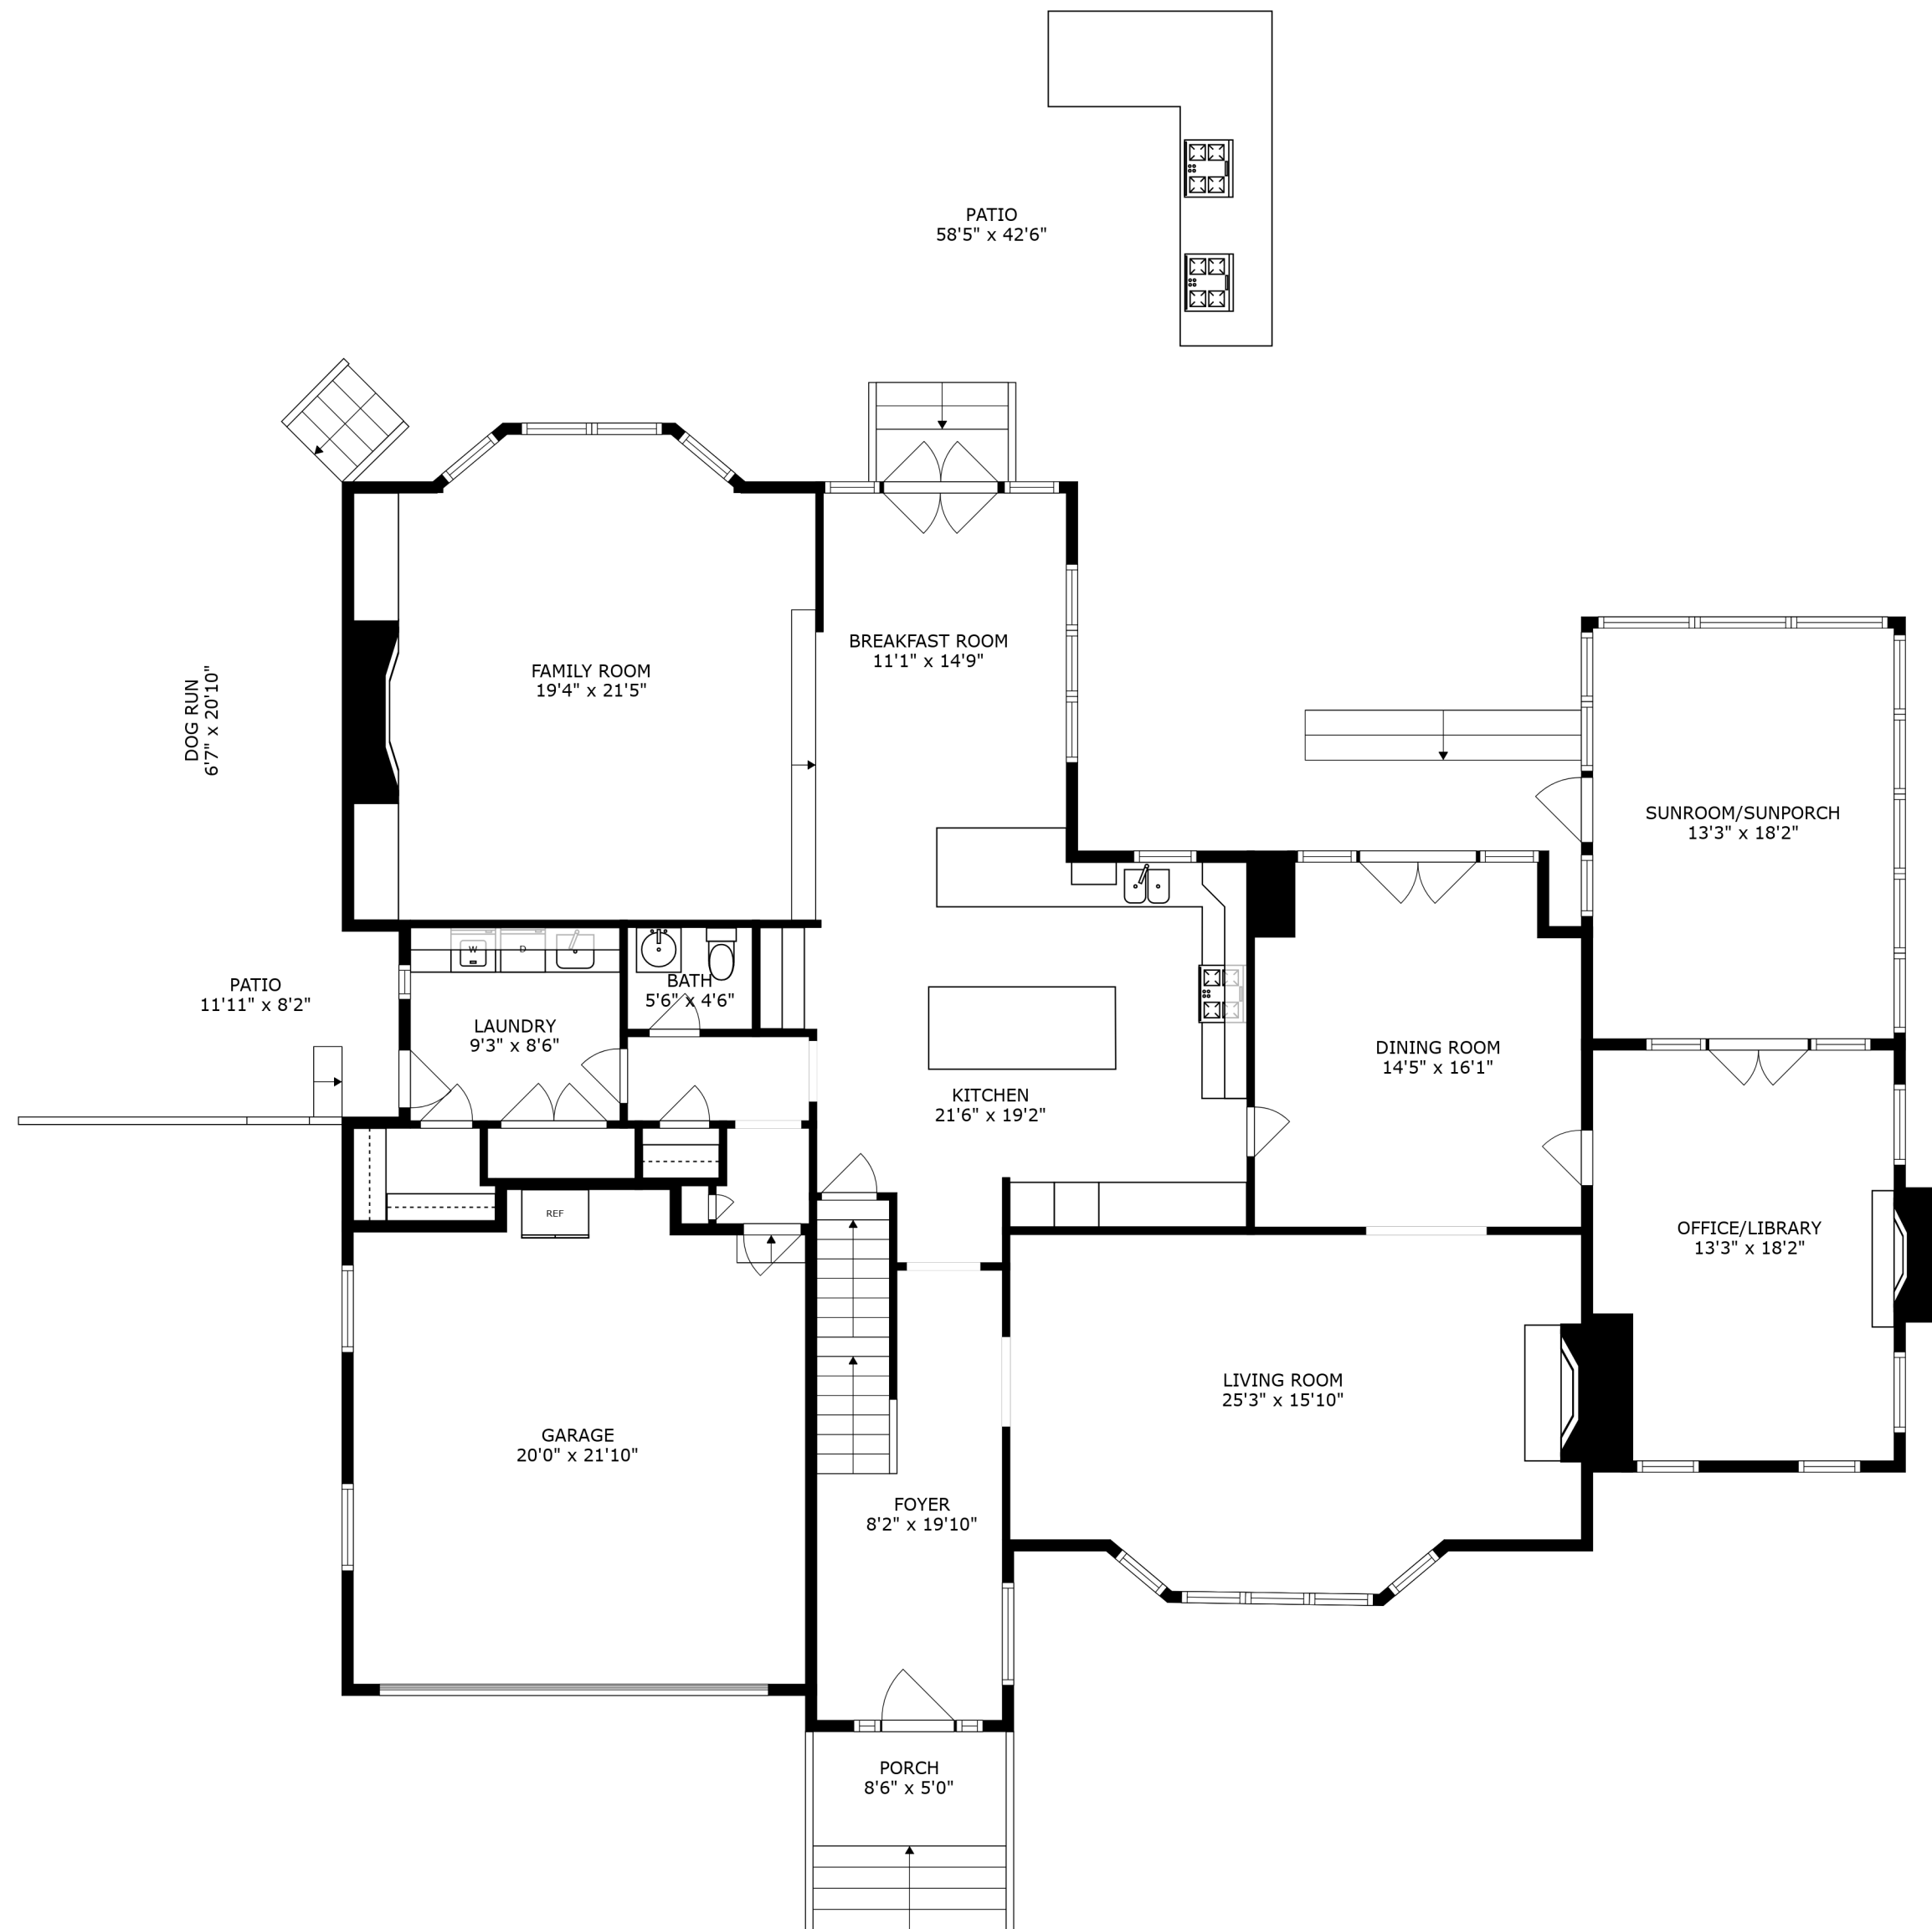

SIZES AND DIMENSIONS ARE APPROXIMATE, ACTUAL MAY VARY.

SIZES AND DIMENSIONS ARE APPROXIMATE, ACTUAL MAY VARY.

SIZES AND DIMENSIONS ARE APPROXIMATE, ACTUAL MAY VARY.

CEMENT CRAWL SPACE
30'0" x 20'0"

STORAGE
3'10" x 7'6"

BATH
5'3" x 4'7"

WINE CELLAR
8'4" x 5'5"

ELECTRICAL ROOM
8'0" x 12'10"

RECREATION ROOM
29'6" x 25'0"