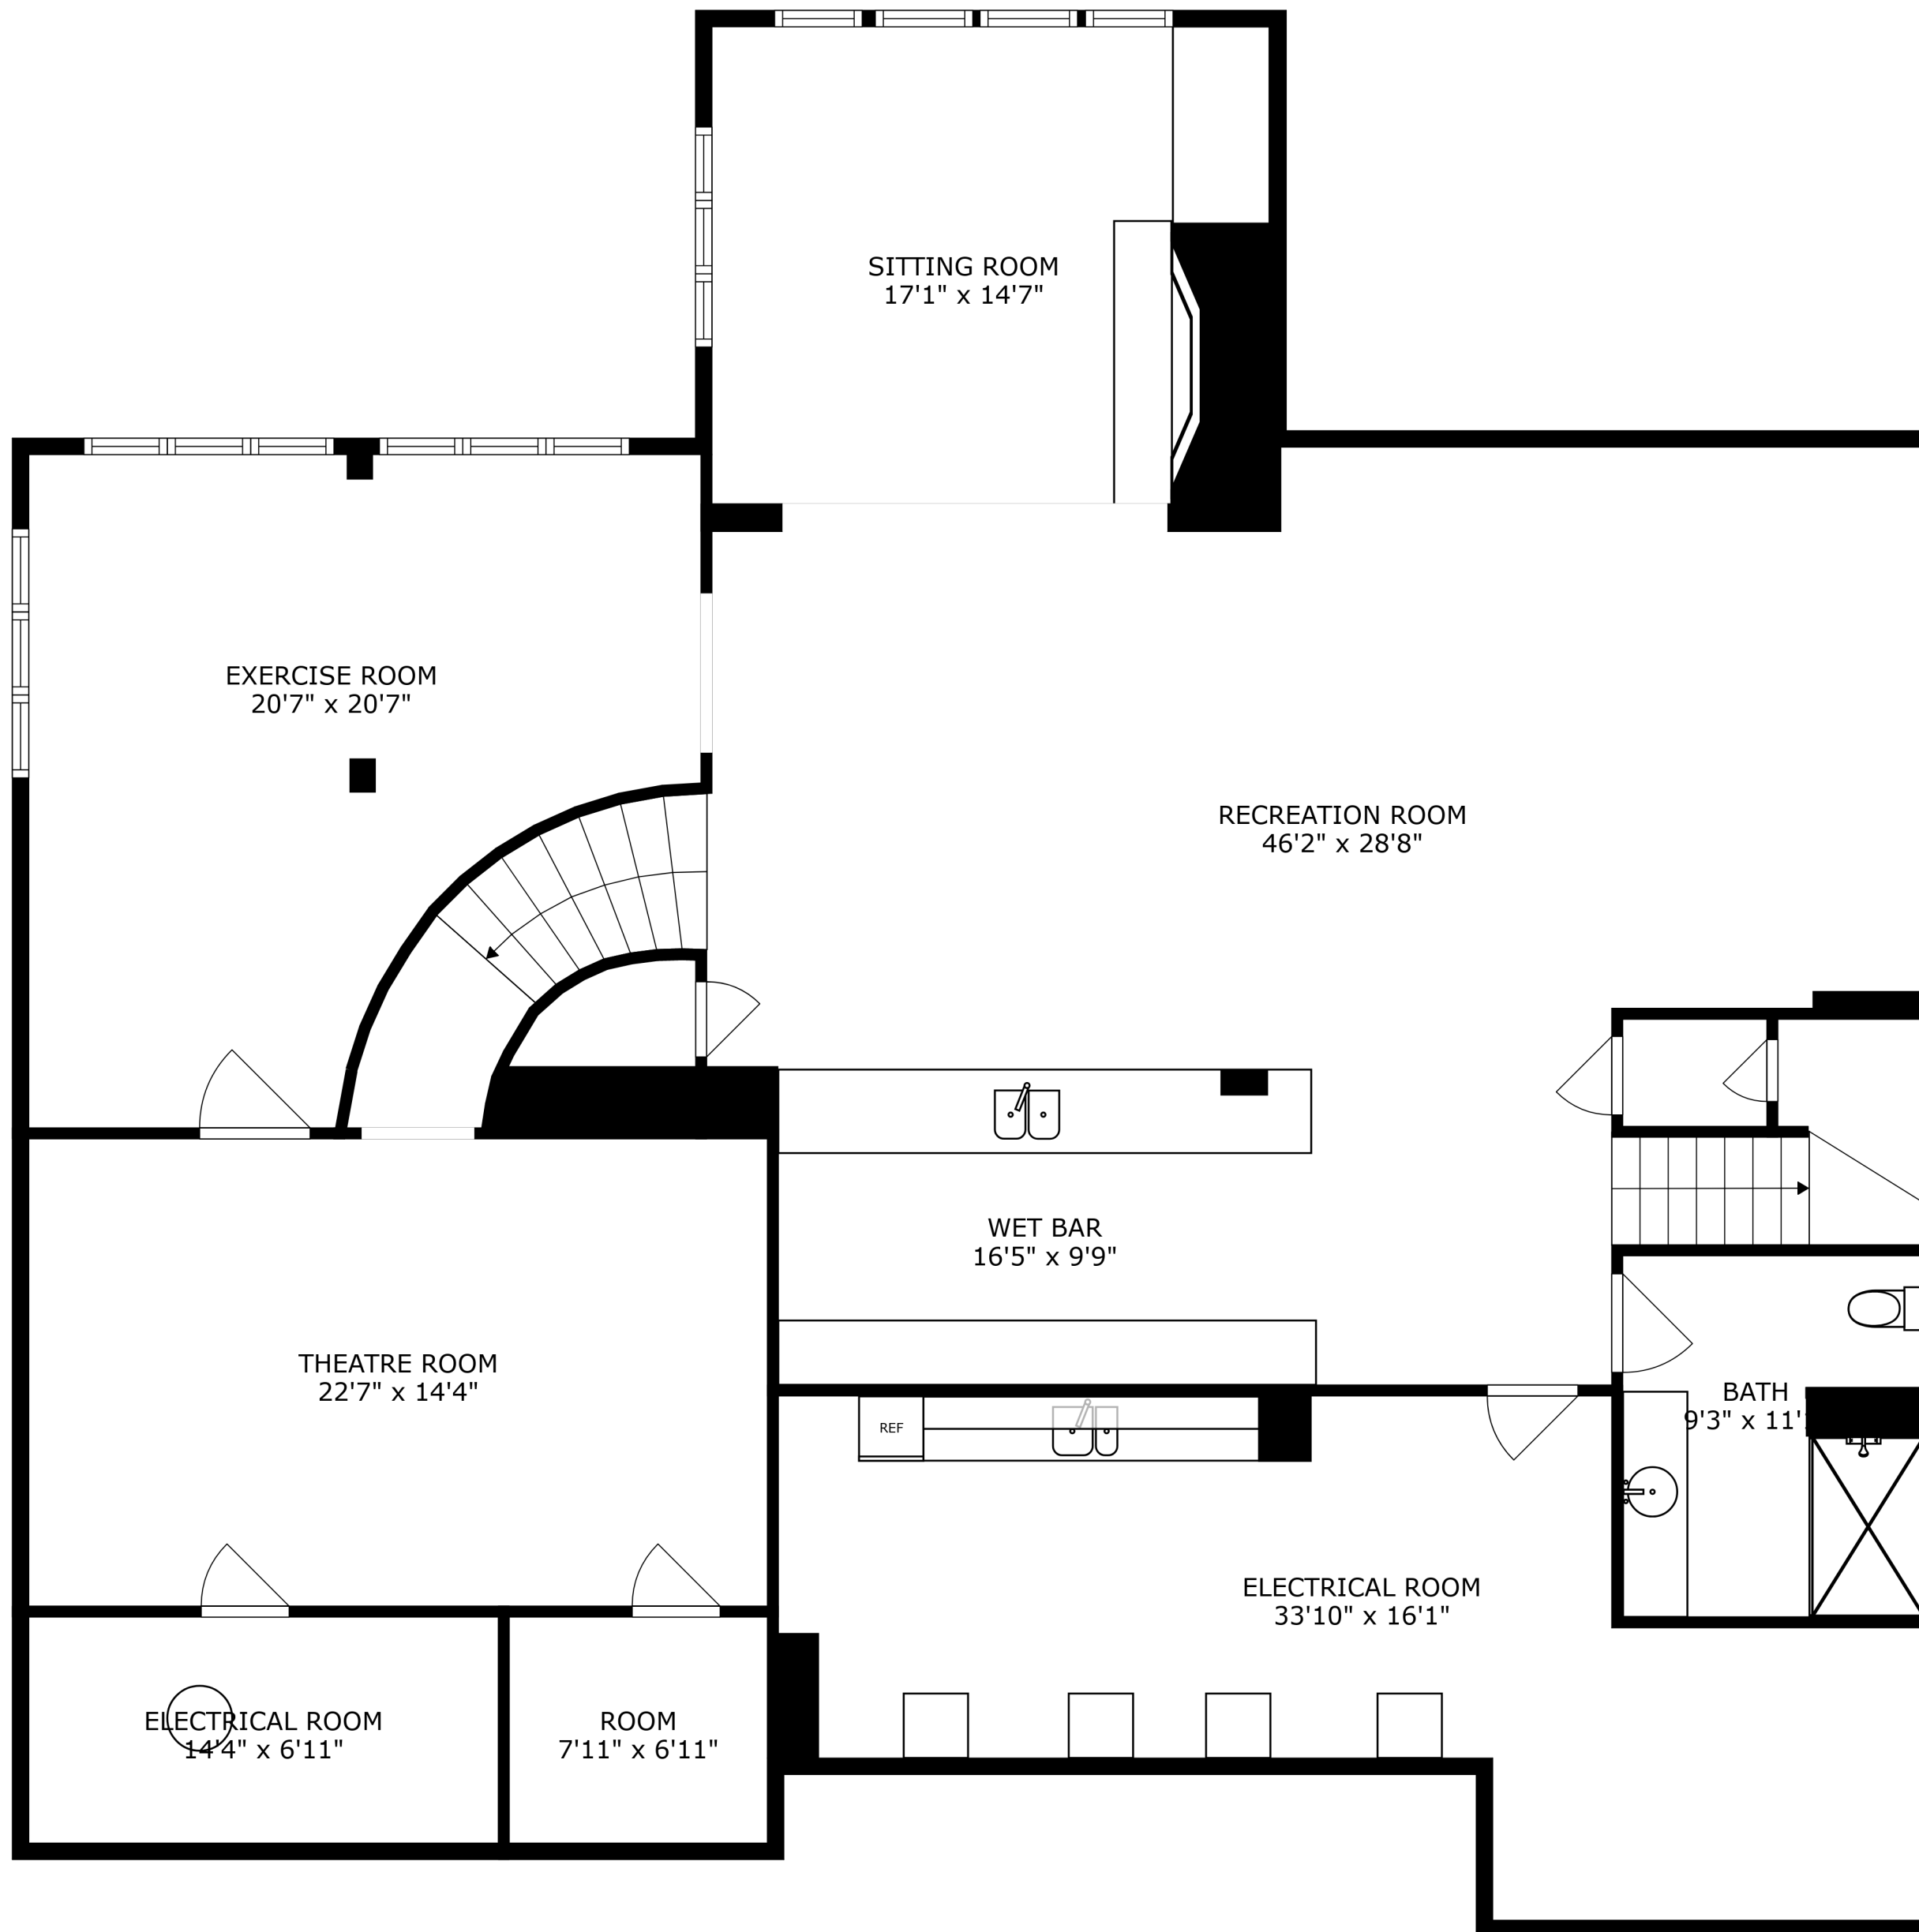

SIZES AND DIMENSIONS ARE APPROXIMATE, ACTUAL MAY VARY.

SIZES AND DIMENSIONS ARE APPROXIMATE, ACTUAL MAY VARY.

SWIMMING POOL

PATIO  
77'2" x 47'3"

SWIMMING POOL

SIZES AND DIMENSIONS ARE APPROXIMATE, ACTUAL MAY VARY.

SIZES AND DIMENSIONS ARE APPROXIMATE, ACTUAL MAY VARY.