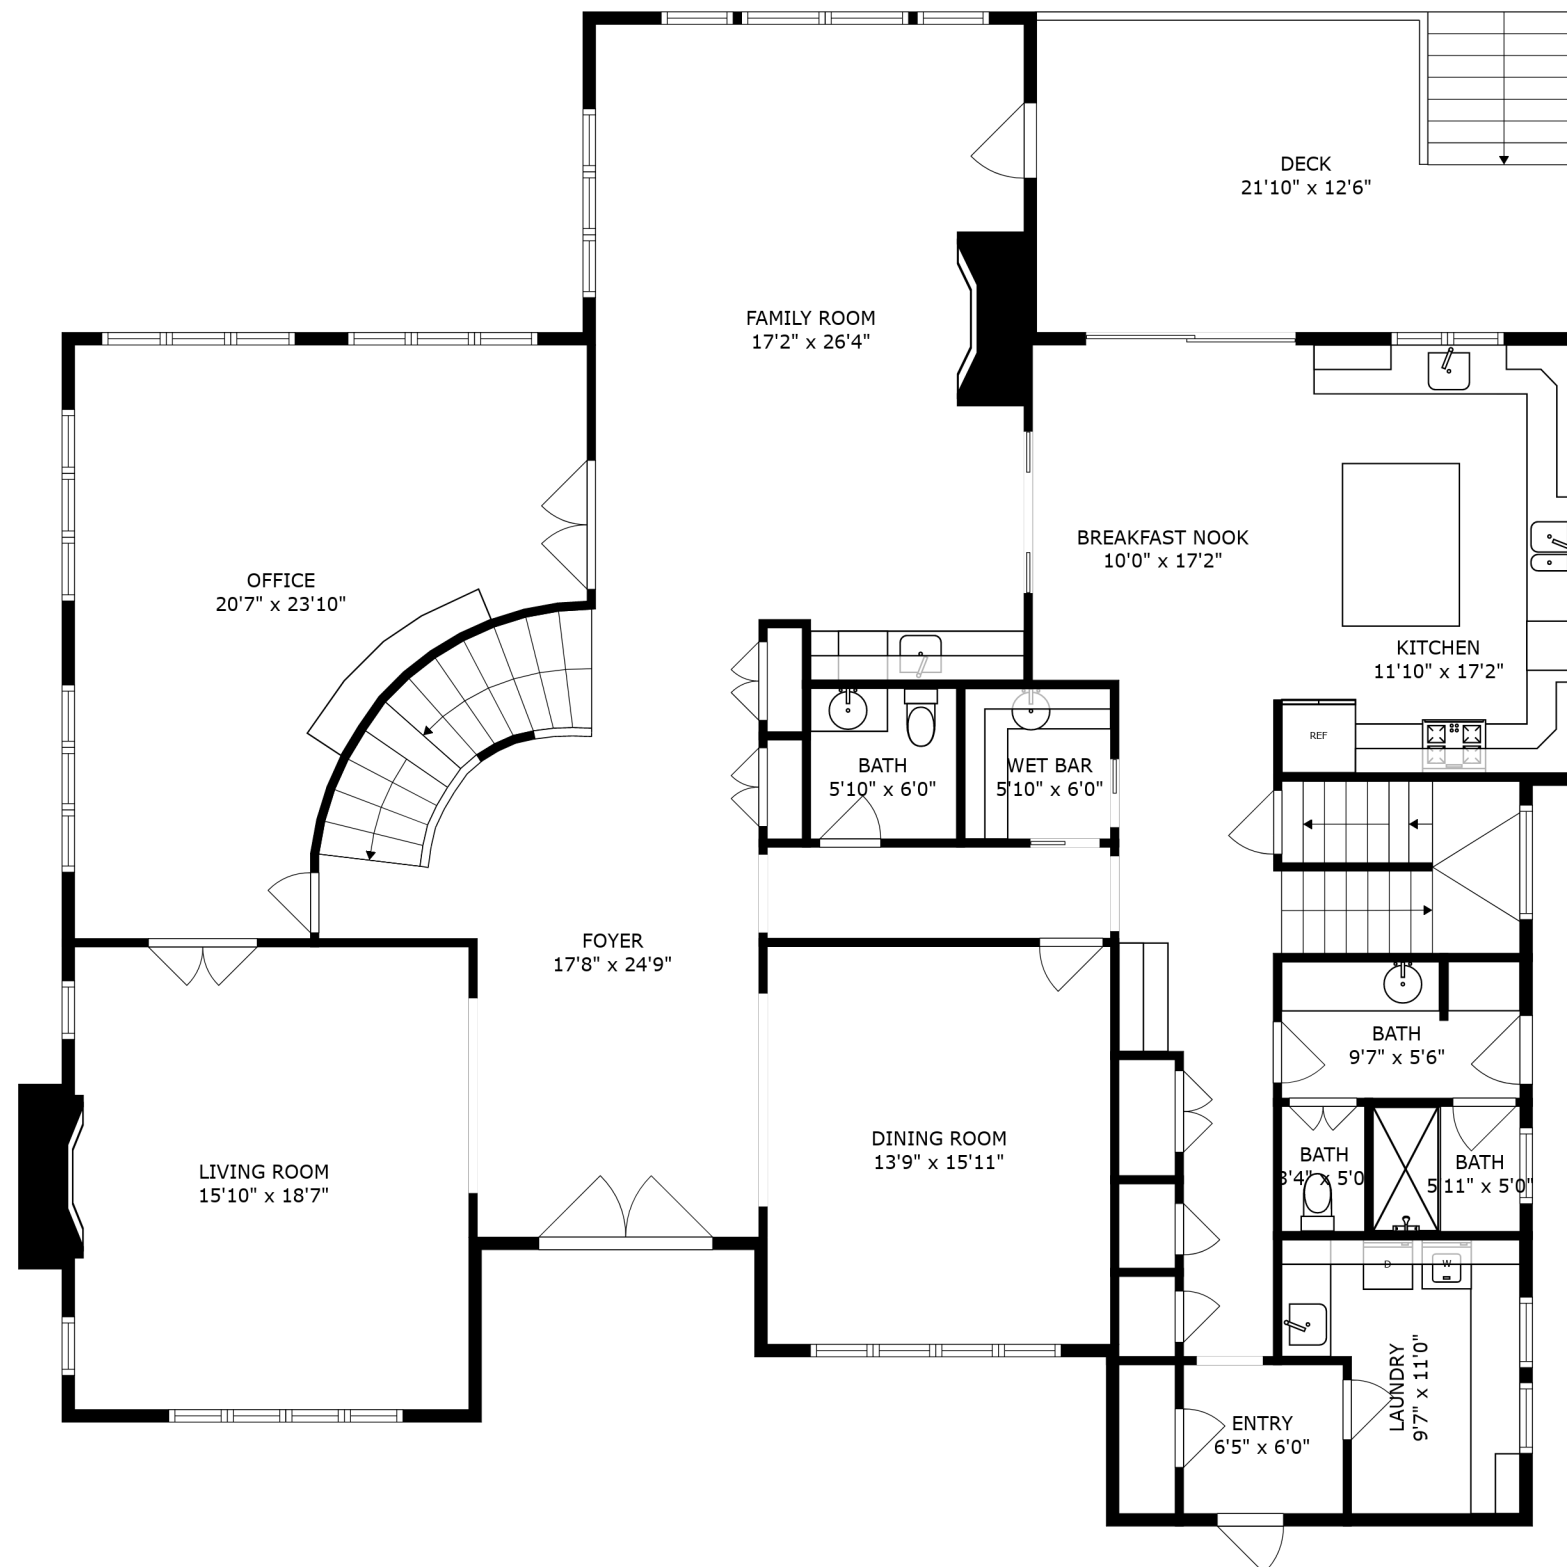

SIZES AND DIMENSIONS ARE APPROXIMATE, ACTUAL MAY VARY.

SIZES AND DIMENSIONS ARE APPROXIMATE, ACTUAL MAY VARY.

SWIMMING POOL

PATIO  
77'2" x 47'3"

SWIMMING POOL

SIZES AND DIMENSIONS ARE APPROXIMATE, ACTUAL MAY VARY.

SIZES AND DIMENSIONS ARE APPROXIMATE, ACTUAL MAY VARY.