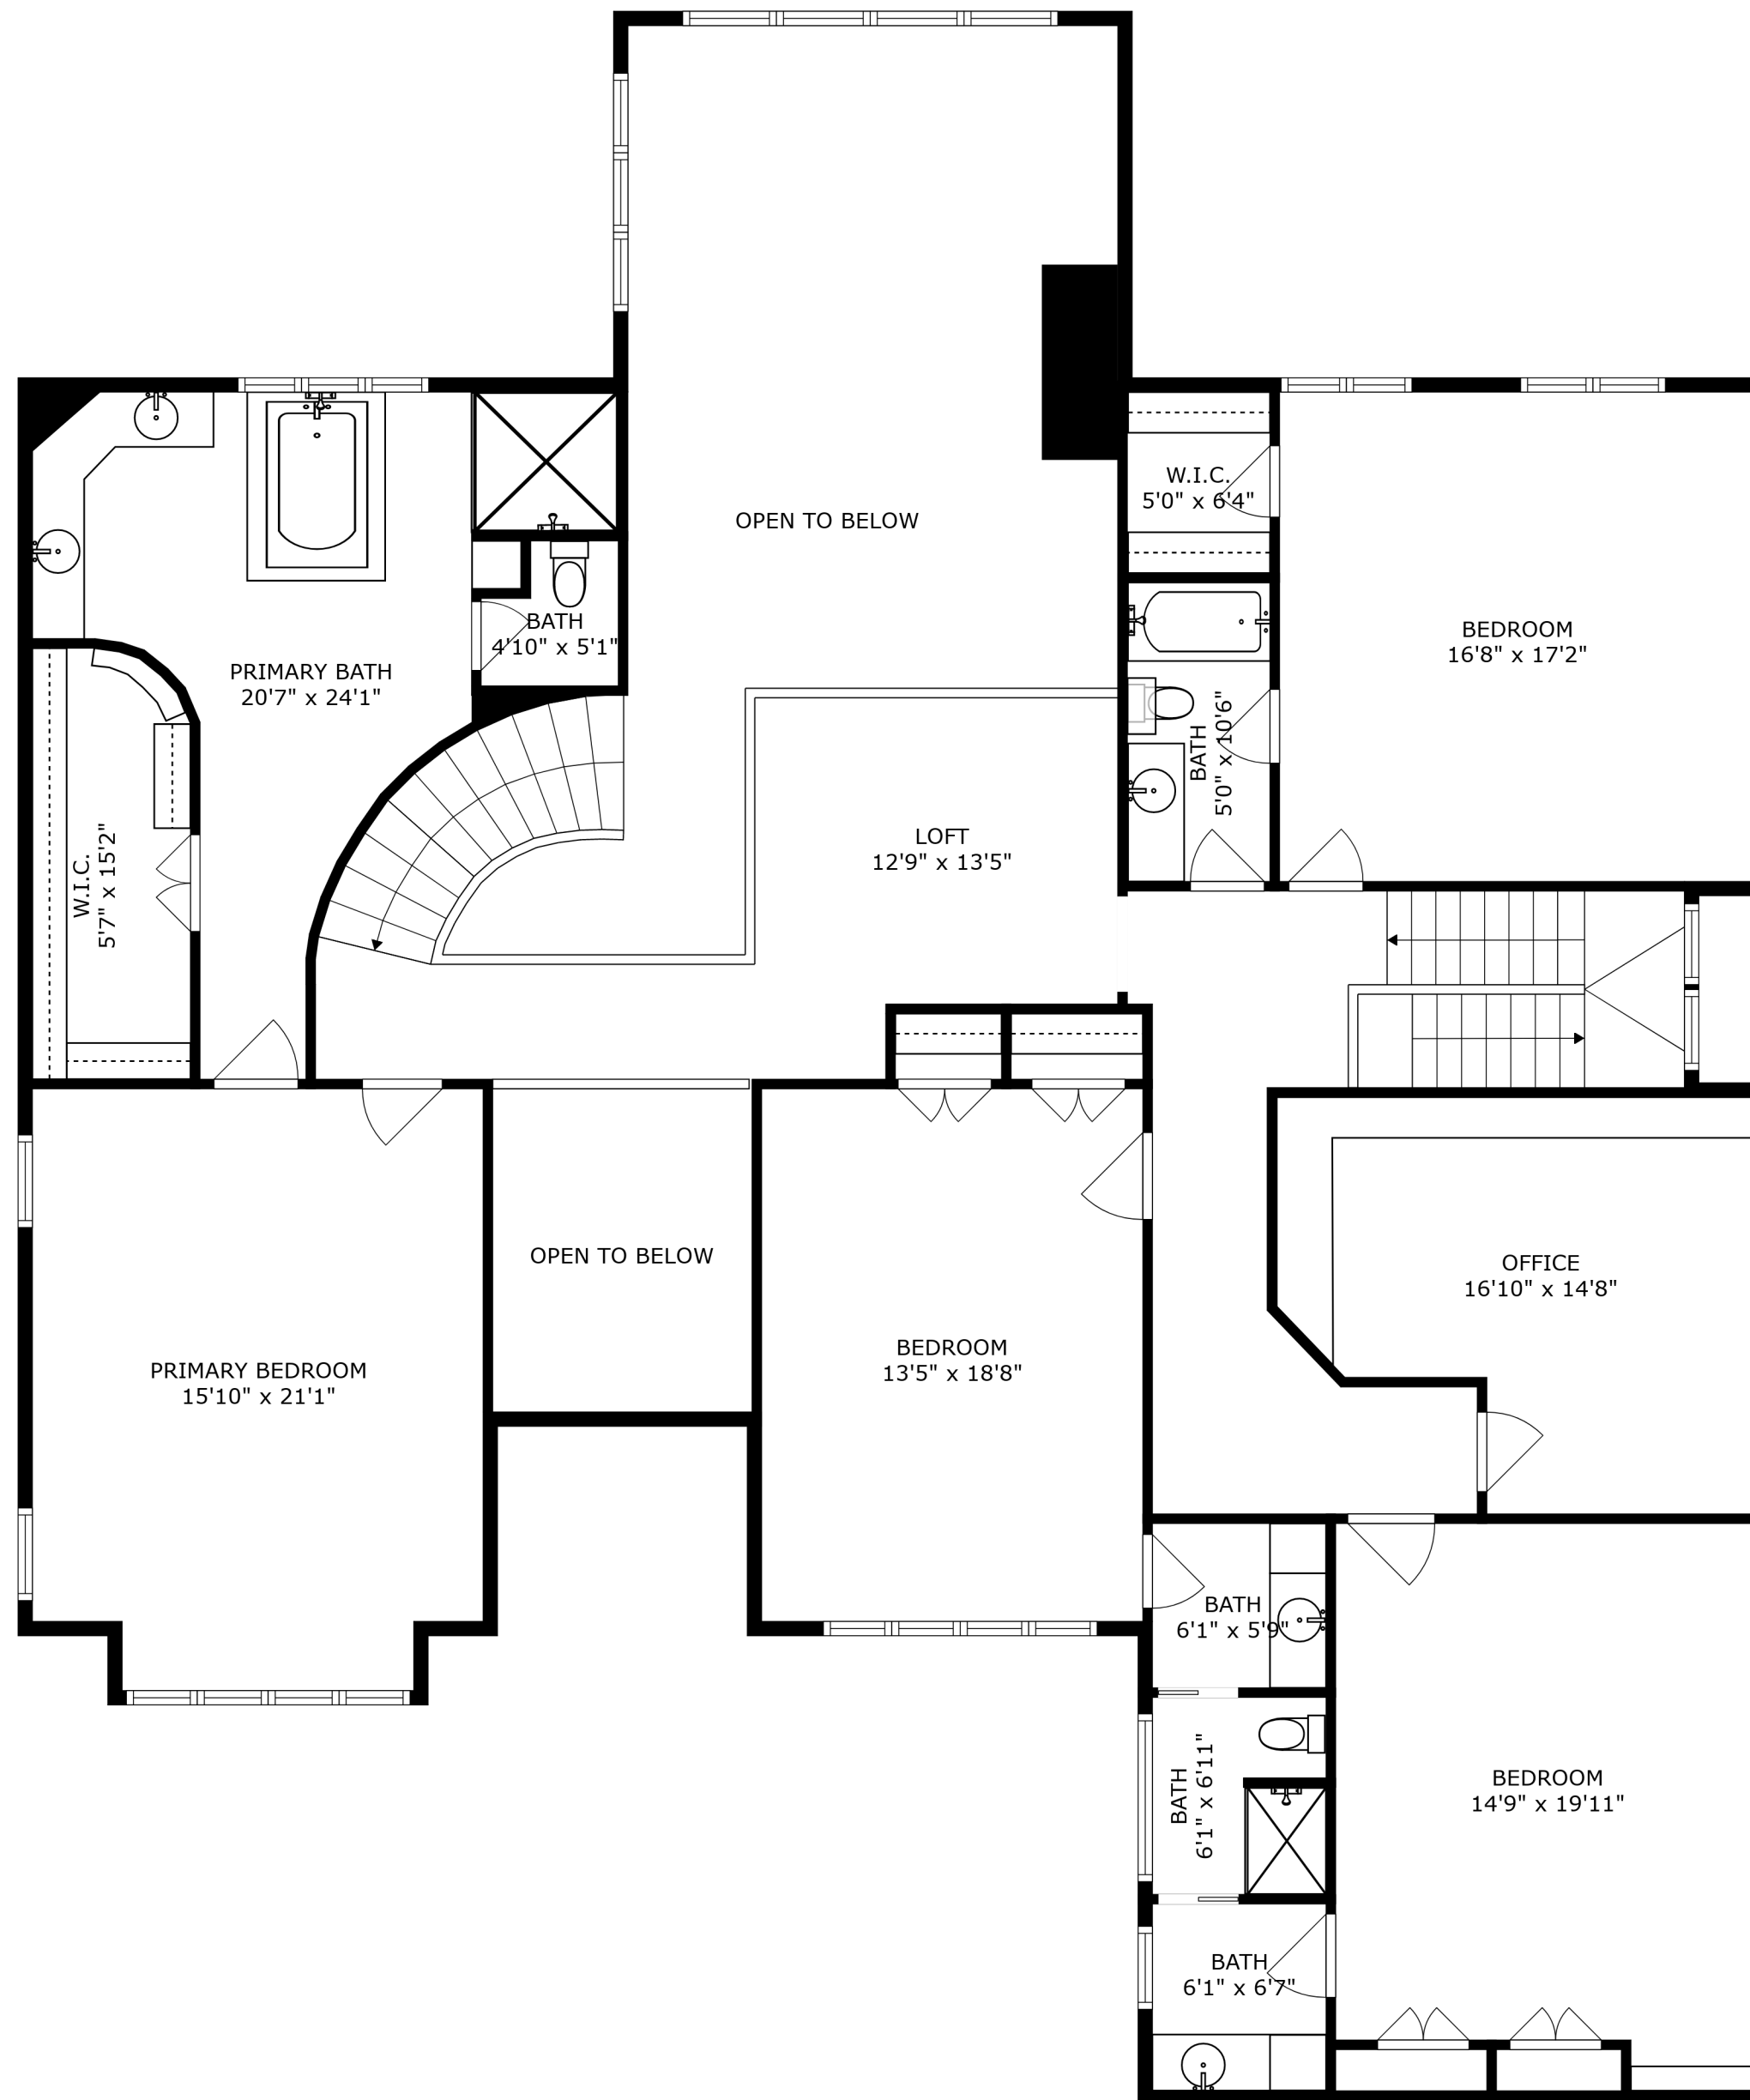

SIZES AND DIMENSIONS ARE APPROXIMATE, ACTUAL MAY VARY.

SIZES AND DIMENSIONS ARE APPROXIMATE, ACTUAL MAY VARY.

SWIMMING POOL

PATIO  
77'2" x 47'3"

SWIMMING POOL

SIZES AND DIMENSIONS ARE APPROXIMATE, ACTUAL MAY VARY.

SIZES AND DIMENSIONS ARE APPROXIMATE, ACTUAL MAY VARY.