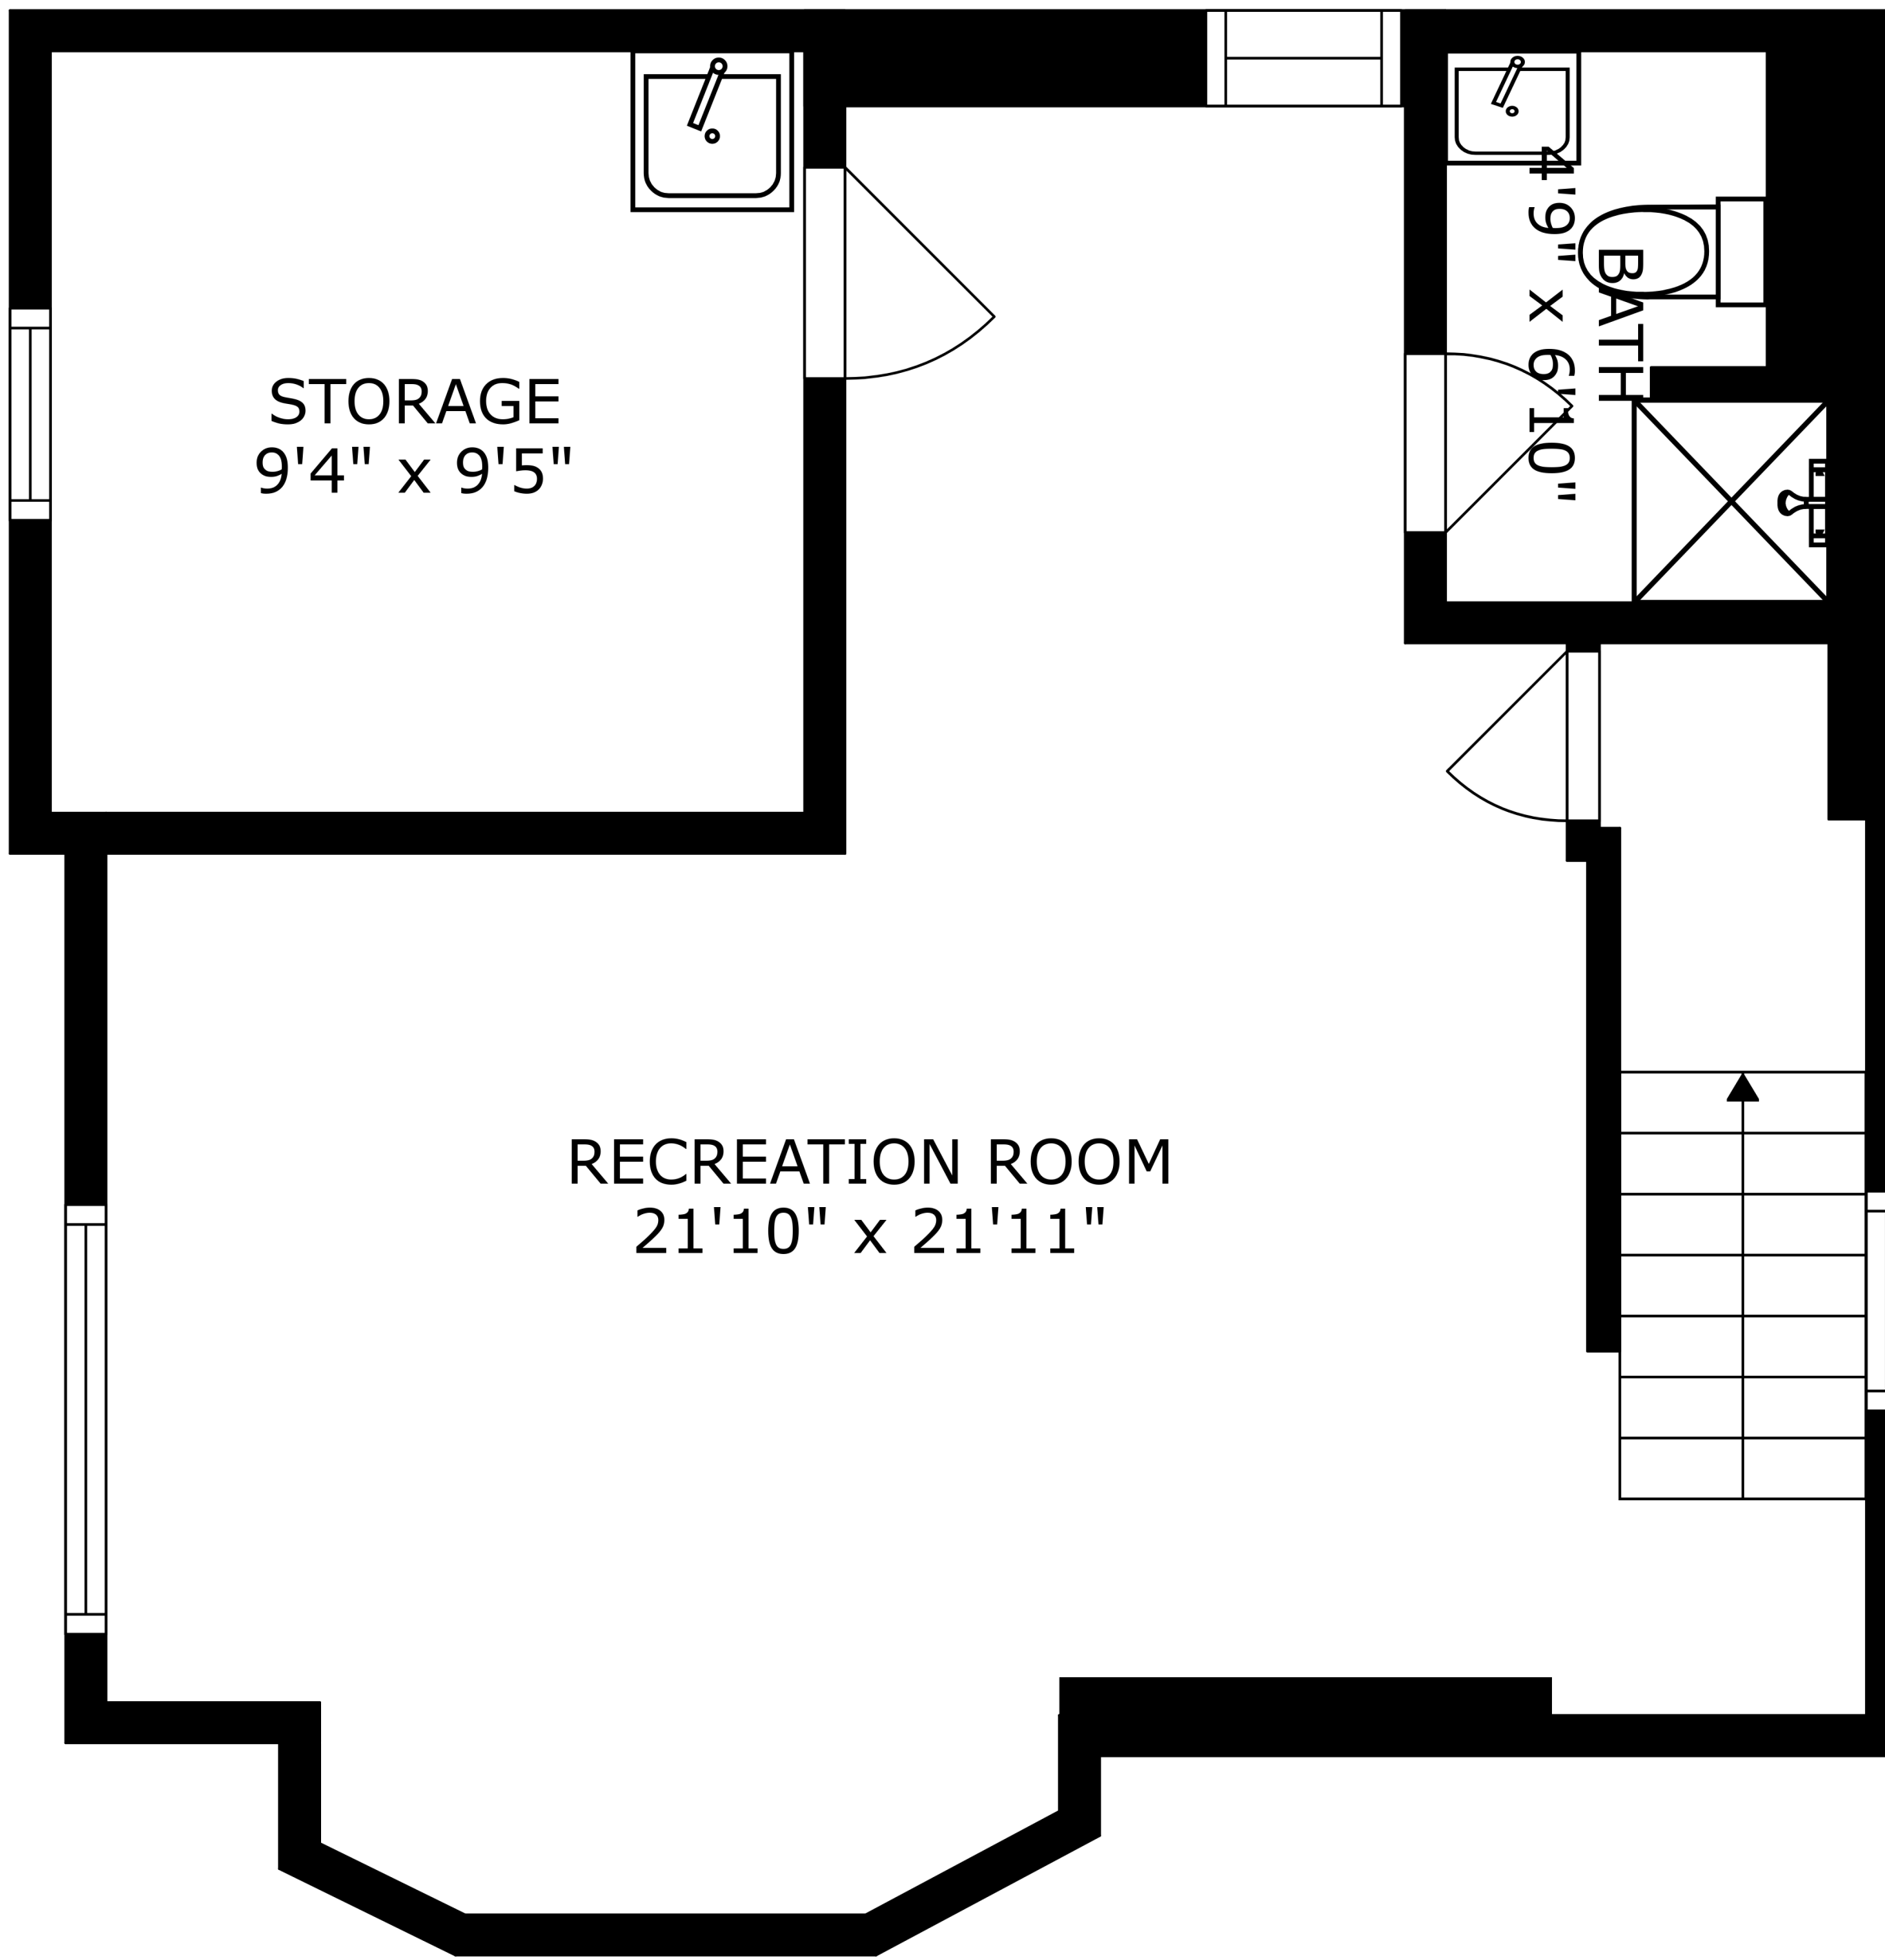

FLOOR 1

FLOOR 2

FLOOR 3

SIZES AND DIMENSIONS ARE APPROXIMATE, ACTUAL MAY VARY.

SIZES AND DIMENSIONS ARE APPROXIMATE, ACTUAL MAY VARY.

STORAGE  
9'4" x 9'5"

RECREATION ROOM  
21'10" x 21'11"

BATH  
4'9" x 6'10"