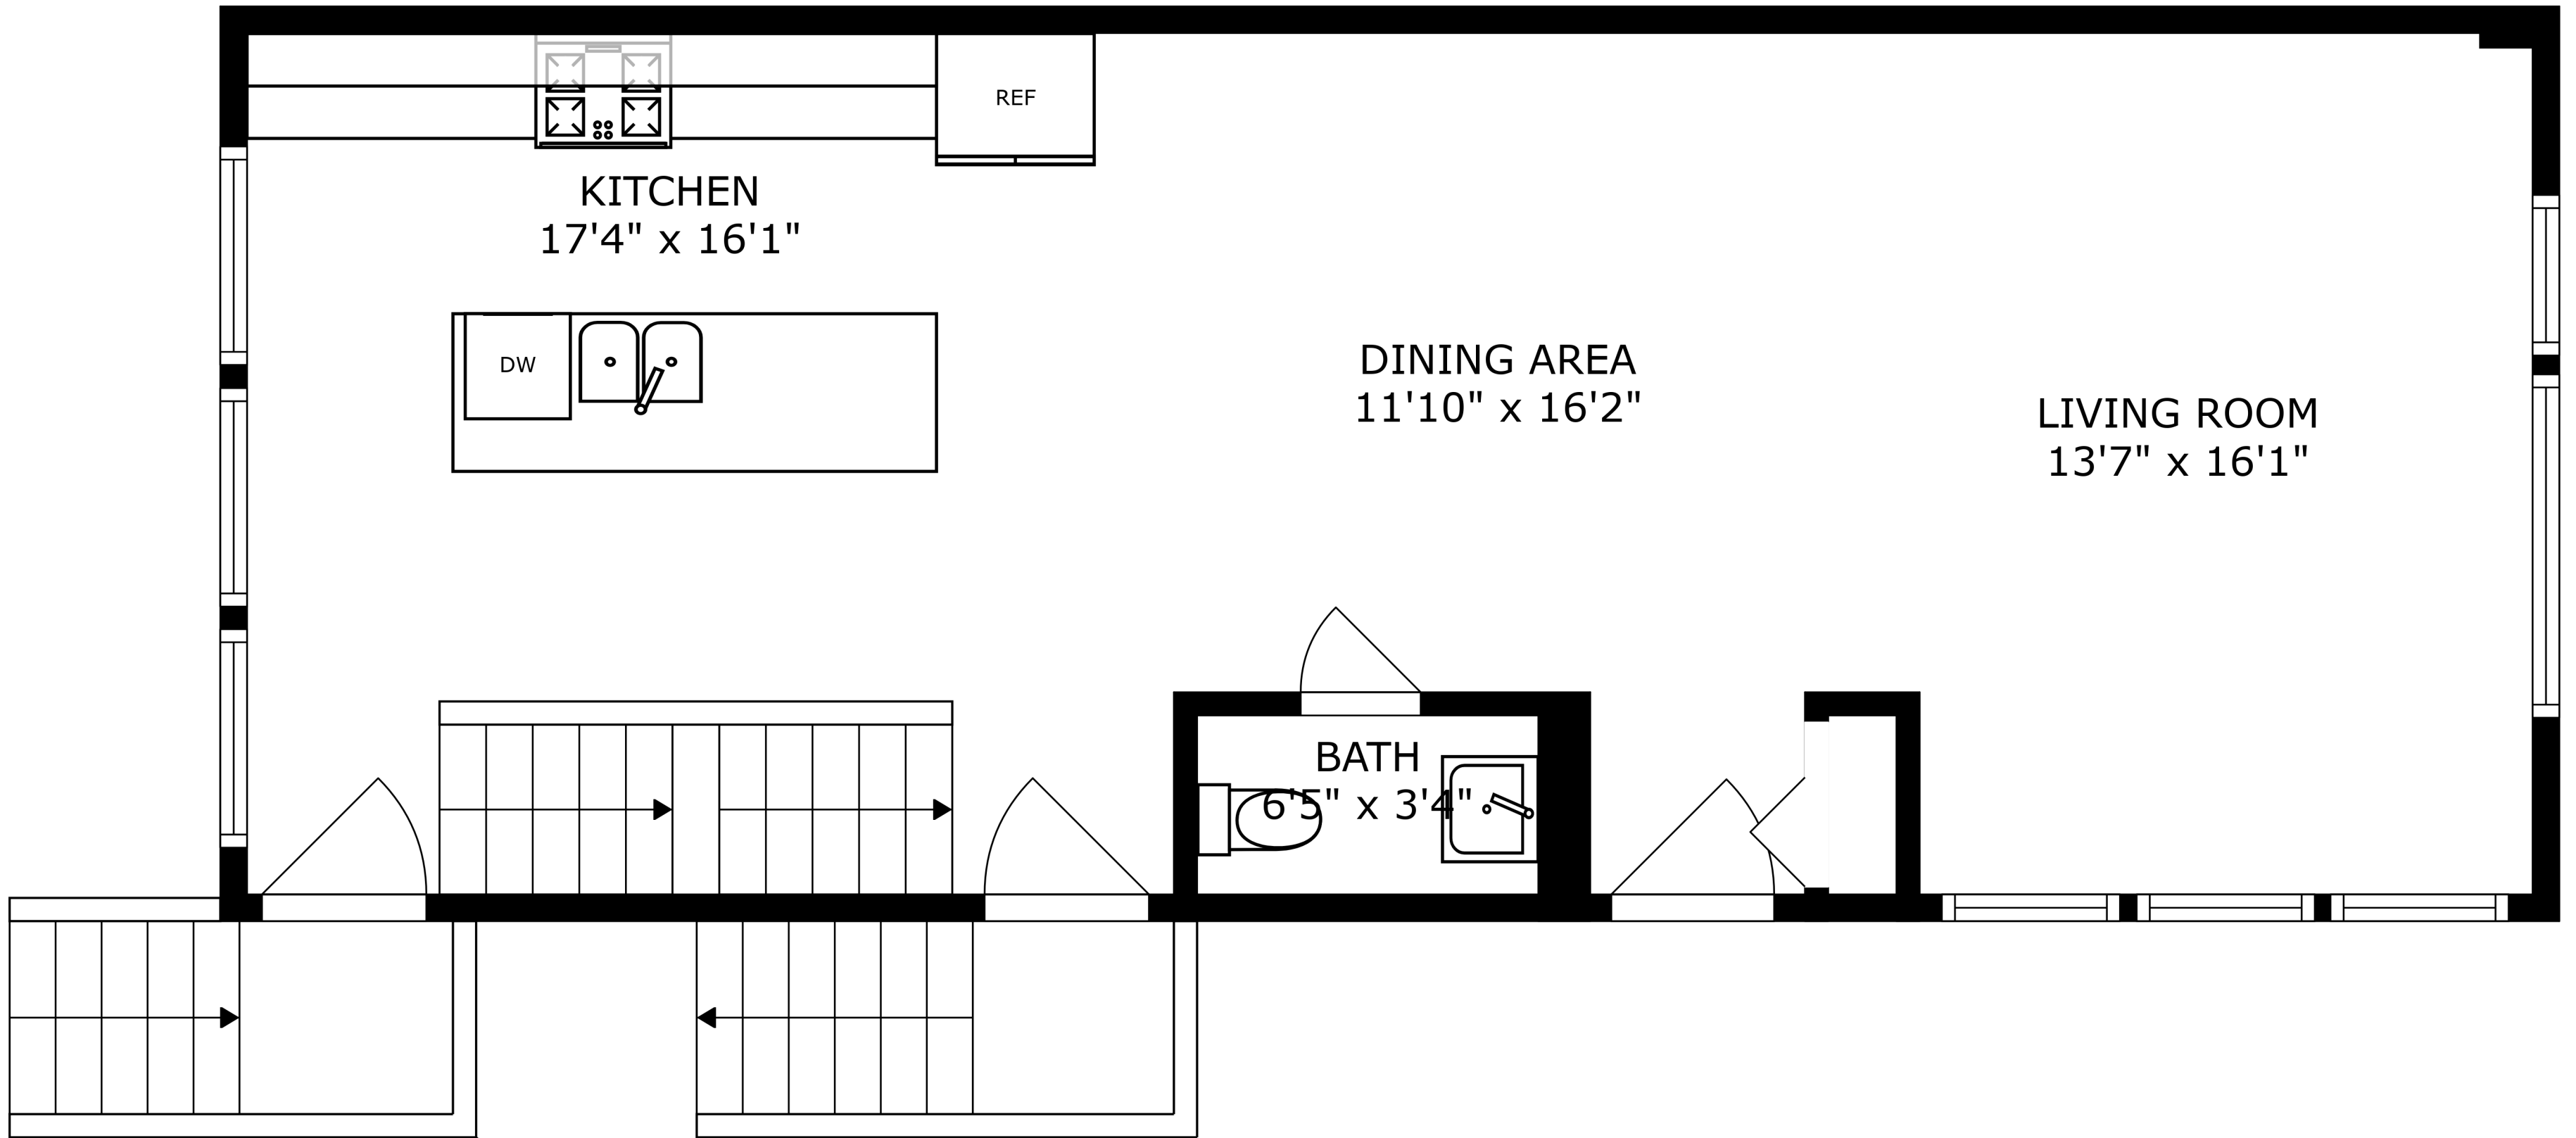

FLOOR 2

FLOOR 4

FLOOR 1

FLOOR 3

ROOF-TOP DECK  
45'5" x 16'4"

SIZES AND DIMENSIONS ARE APPROXIMATE, ACTUAL MAY VARY.

SIZES AND DIMENSIONS ARE APPROXIMATE, ACTUAL MAY VARY.

SIZES AND DIMENSIONS ARE APPROXIMATE, ACTUAL MAY VARY.