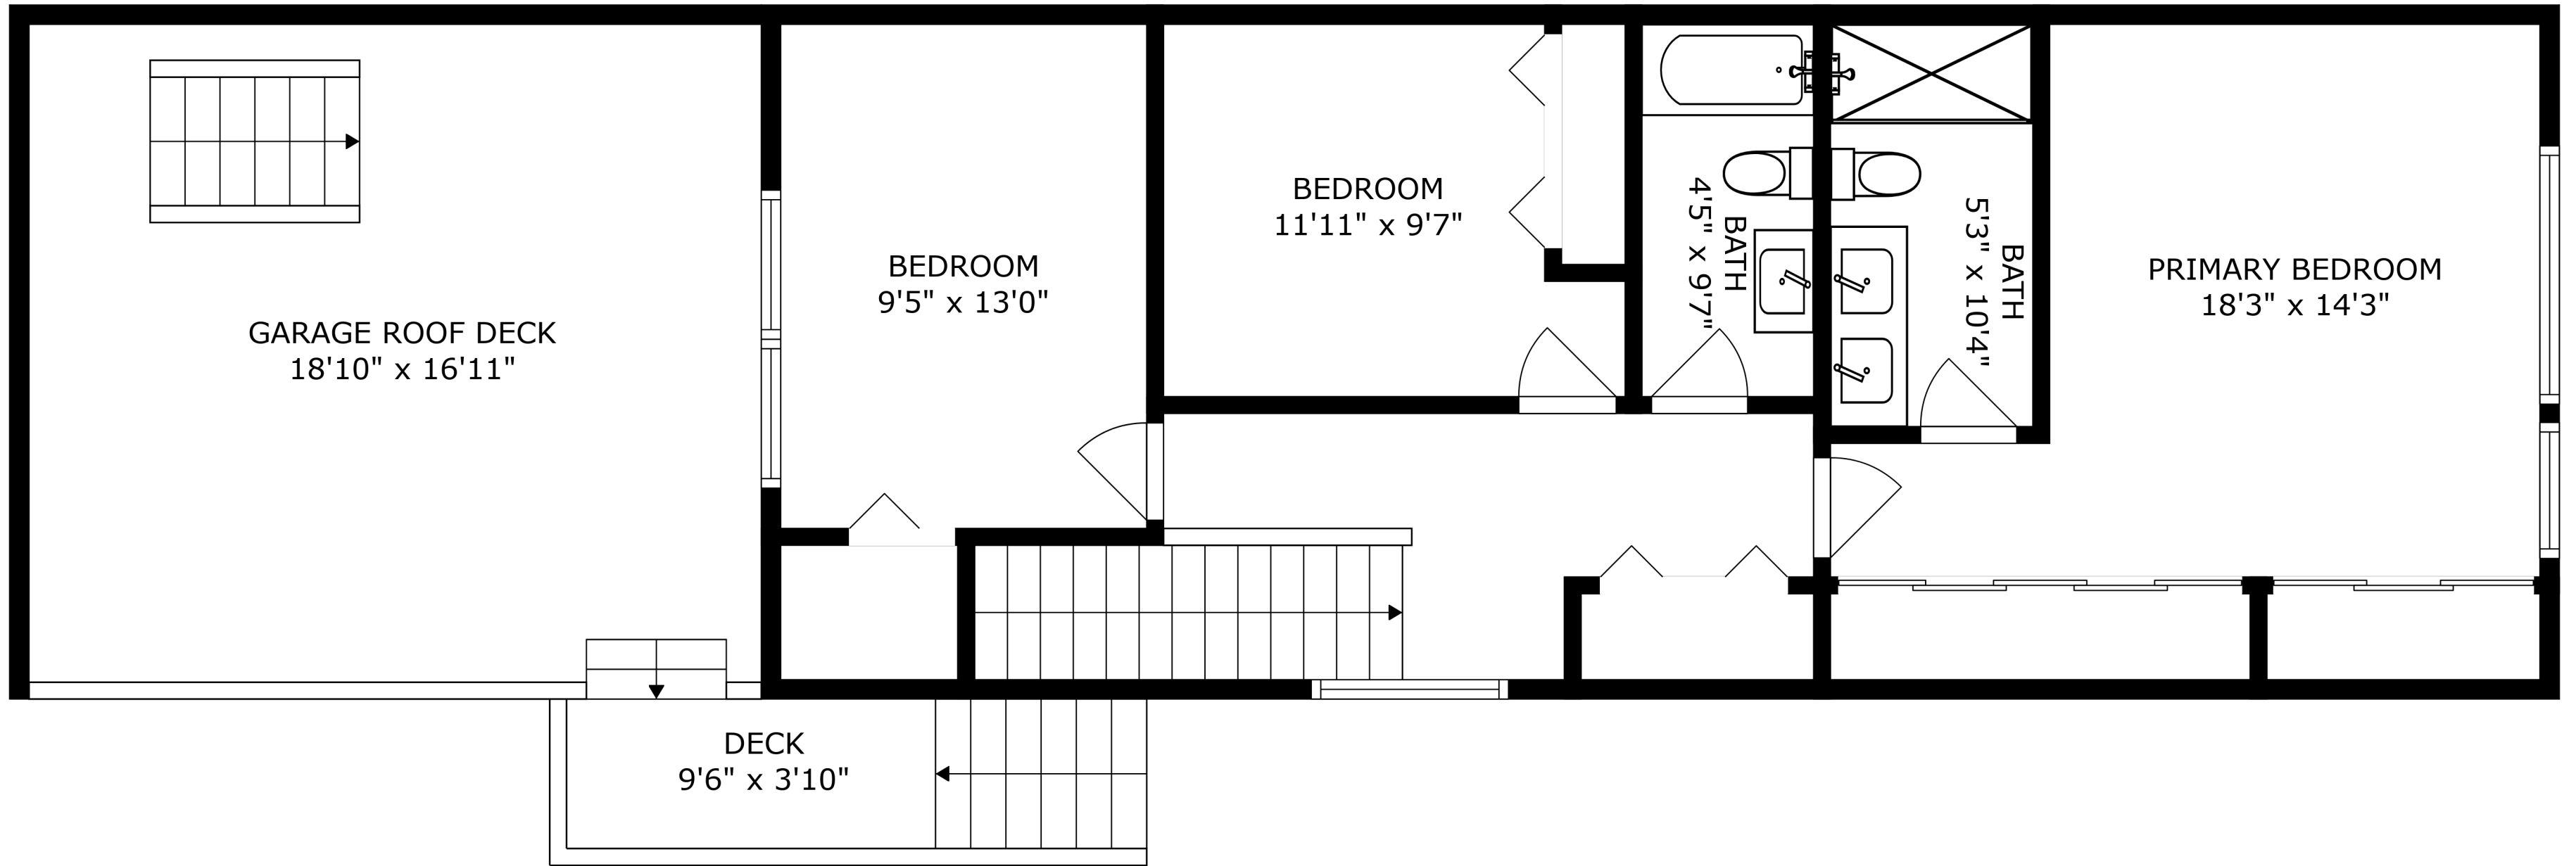

FLOOR 2

FLOOR 4

FLOOR 1

FLOOR 3

ROOF-TOP DECK  
45'5" x 16'4"

SIZES AND DIMENSIONS ARE APPROXIMATE, ACTUAL MAY VARY.

SIZES AND DIMENSIONS ARE APPROXIMATE, ACTUAL MAY VARY.

SIZES AND DIMENSIONS ARE APPROXIMATE, ACTUAL MAY VARY.