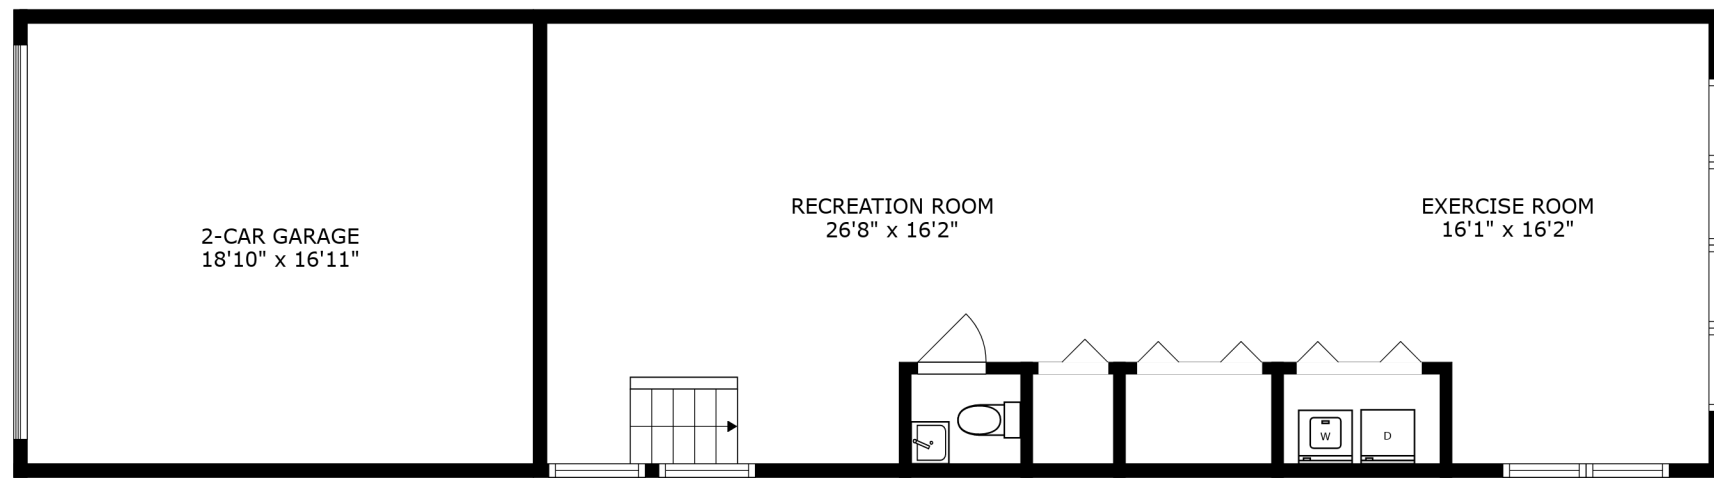

FLOOR 2

FLOOR 4

FLOOR 1

FLOOR 3

ROOF-TOP DECK  
45'5" x 16'4"

SIZES AND DIMENSIONS ARE APPROXIMATE, ACTUAL MAY VARY.

SIZES AND DIMENSIONS ARE APPROXIMATE, ACTUAL MAY VARY.

SIZES AND DIMENSIONS ARE APPROXIMATE, ACTUAL MAY VARY.