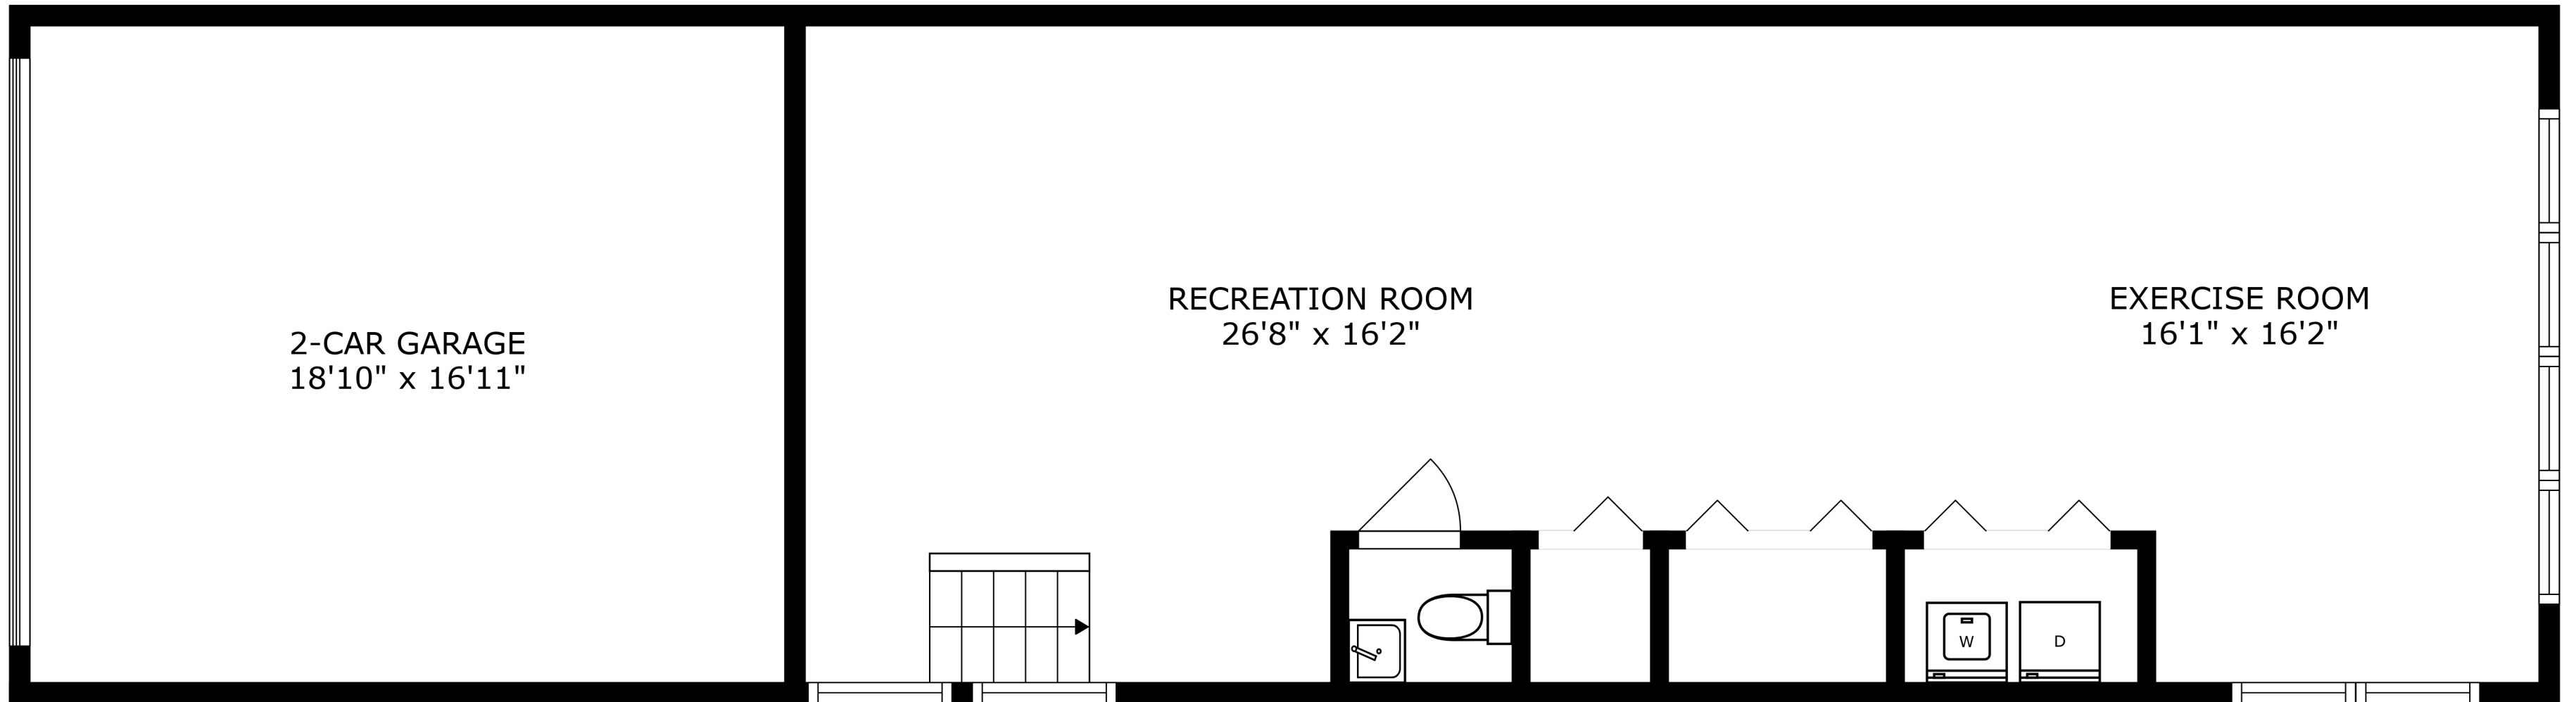

FLOOR 2

FLOOR 4

FLOOR 1

FLOOR 3

ROOF-TOP DECK  
45'5" x 16'4"

SIZES AND DIMENSIONS ARE APPROXIMATE, ACTUAL MAY VARY.

SIZES AND DIMENSIONS ARE APPROXIMATE, ACTUAL MAY VARY.

SIZES AND DIMENSIONS ARE APPROXIMATE, ACTUAL MAY VARY.