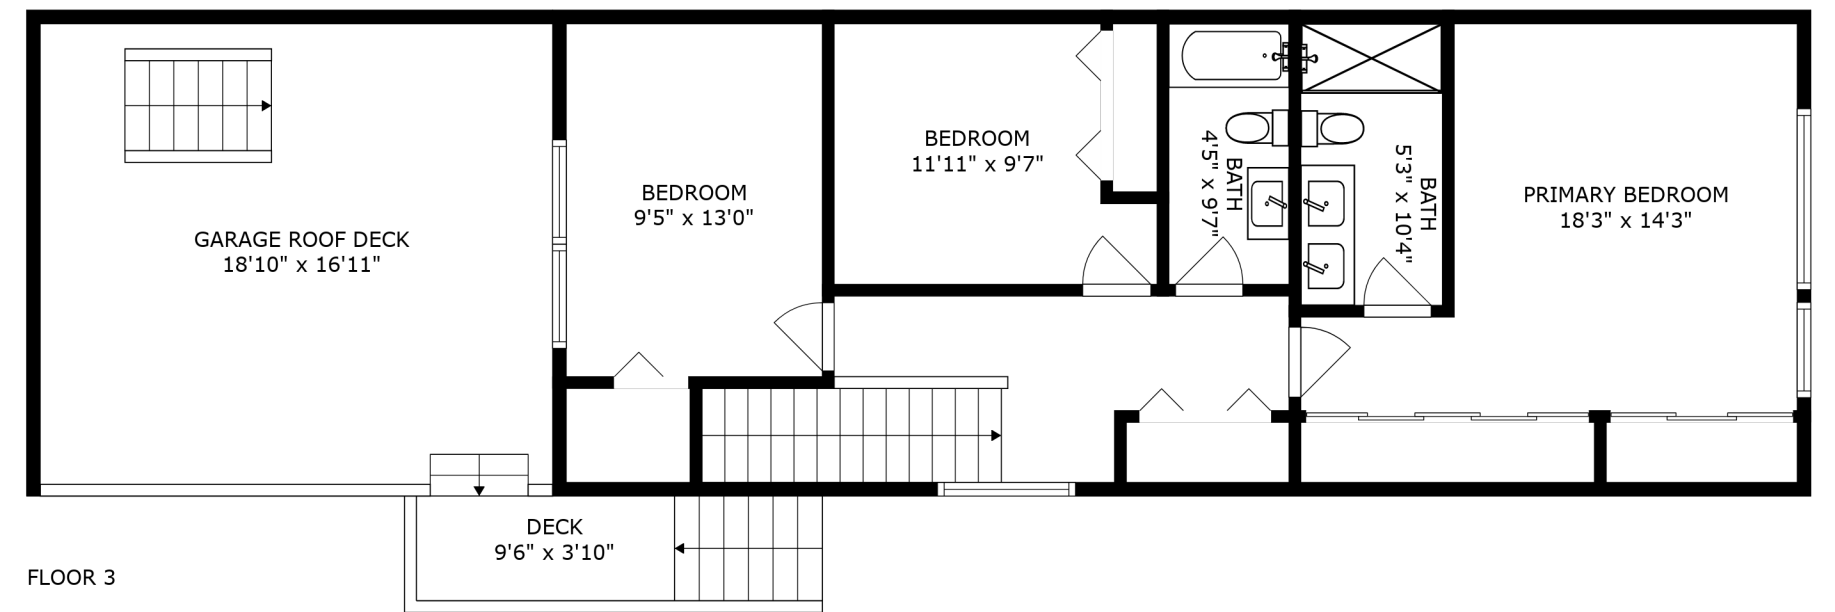

FLOOR 2

FLOOR 4

FLOOR 1

FLOOR 3

ROOF-TOP DECK  
45'5" x 16'4"

SIZES AND DIMENSIONS ARE APPROXIMATE, ACTUAL MAY VARY.

SIZES AND DIMENSIONS ARE APPROXIMATE, ACTUAL MAY VARY.

SIZES AND DIMENSIONS ARE APPROXIMATE, ACTUAL MAY VARY.