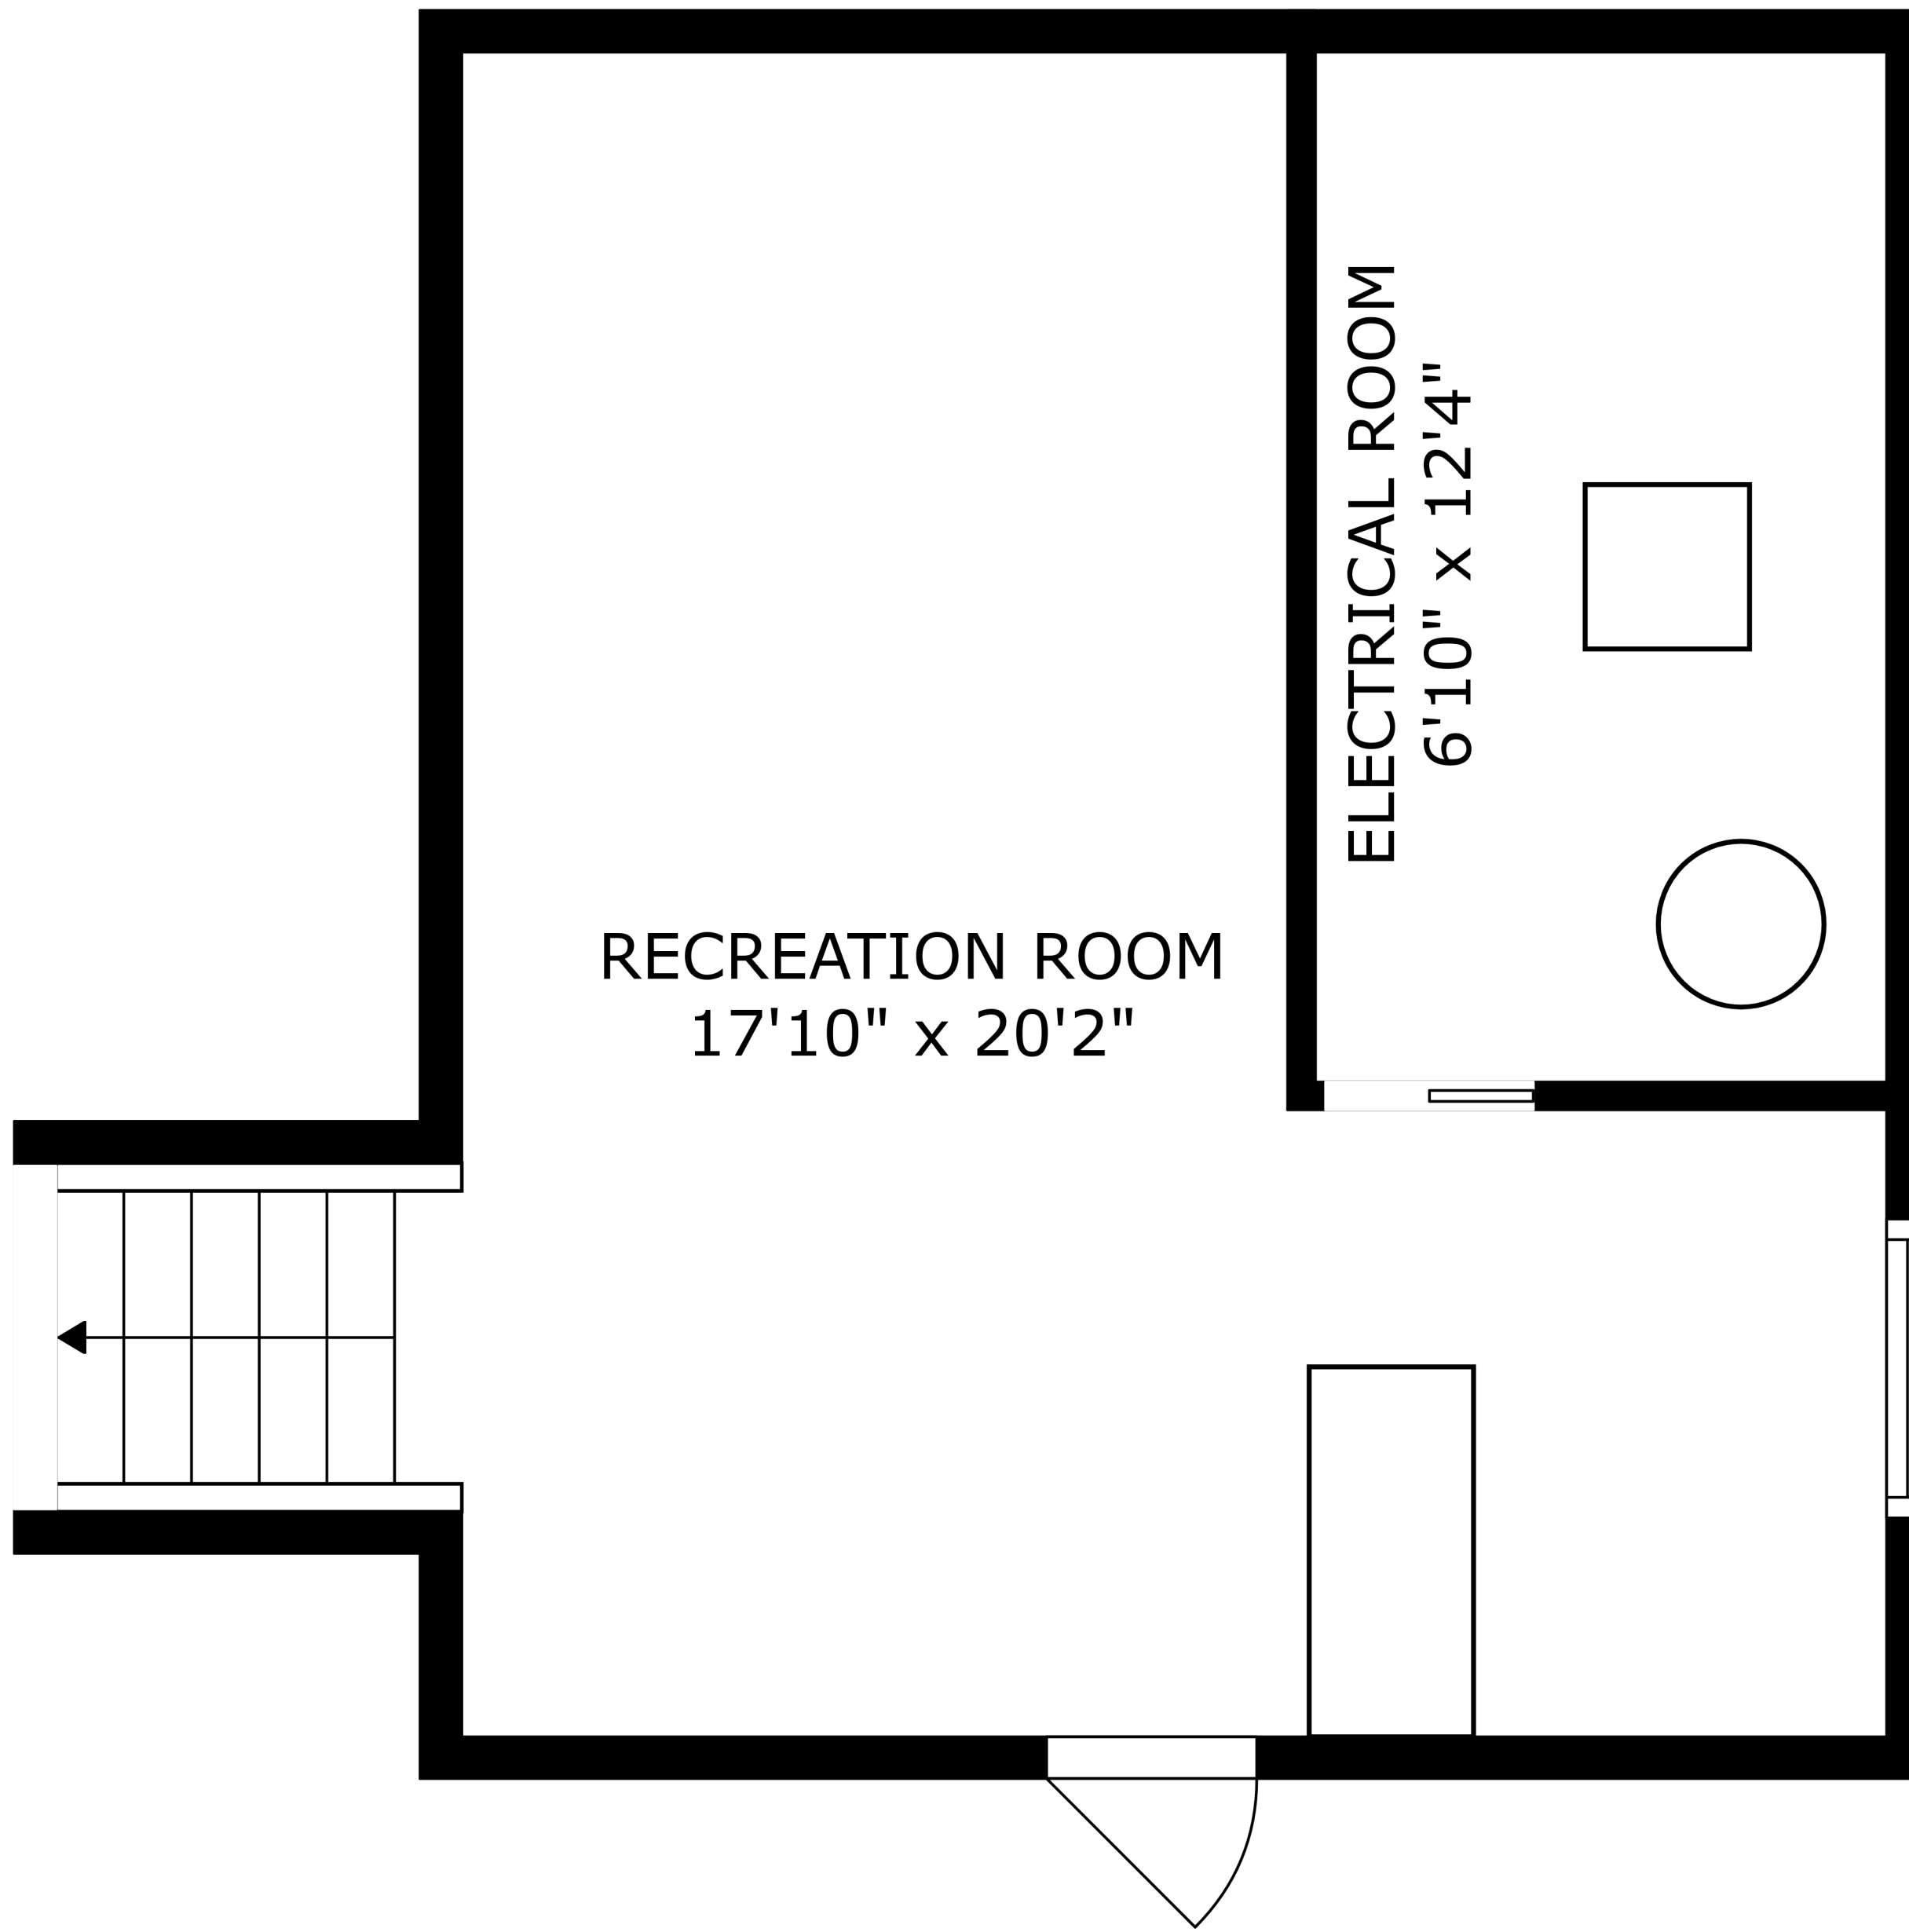

SIZES AND DIMENSIONS ARE APPROXIMATE, ACTUAL MAY VARY.

SIZES AND DIMENSIONS ARE APPROXIMATE, ACTUAL MAY VARY.

SIZES AND DIMENSIONS ARE APPROXIMATE, ACTUAL MAY VARY.

SIZES AND DIMENSIONS ARE APPROXIMATE, ACTUAL MAY VARY.

RECREATION ROOM
17'10" x 20'2"

ELECTRICAL ROOM
6'10" x 12'4"