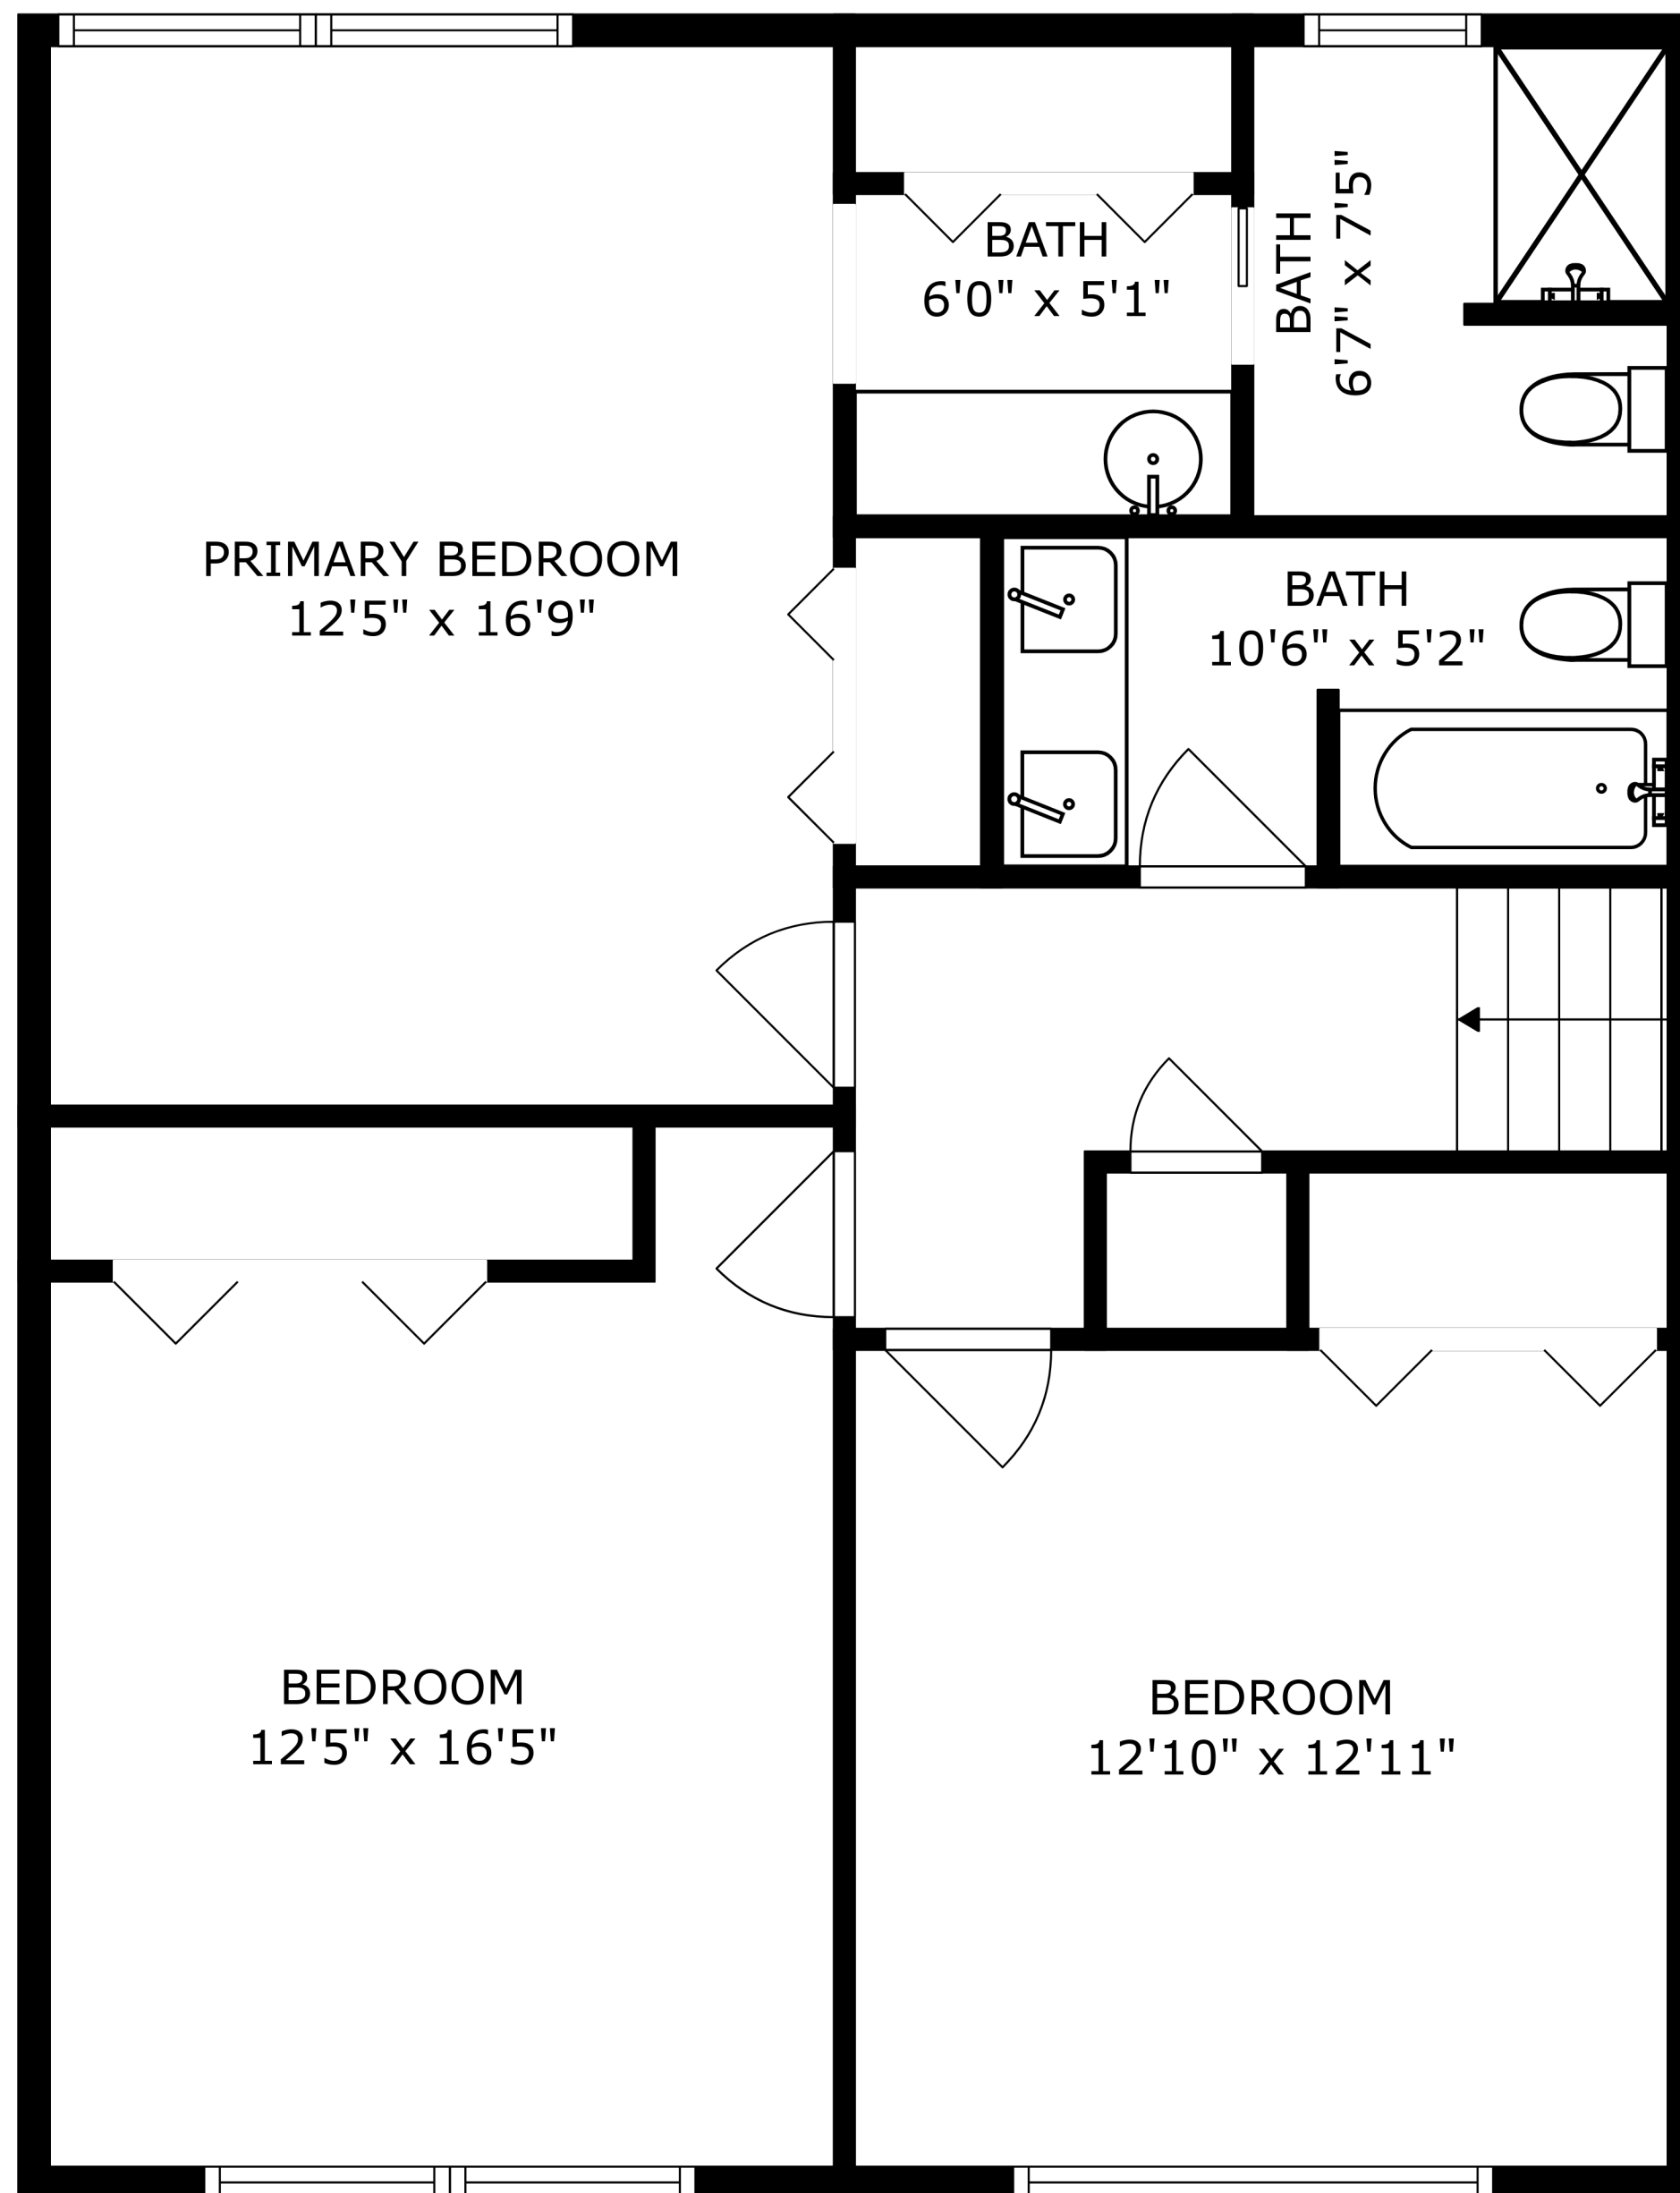

SIZES AND DIMENSIONS ARE APPROXIMATE, ACTUAL MAY VARY.

SIZES AND DIMENSIONS ARE APPROXIMATE, ACTUAL MAY VARY.

SIZES AND DIMENSIONS ARE APPROXIMATE, ACTUAL MAY VARY.

SIZES AND DIMENSIONS ARE APPROXIMATE, ACTUAL MAY VARY.

RECREATION ROOM
17'10" x 20'2"

ELECTRICAL ROOM
6'10" x 12'4"