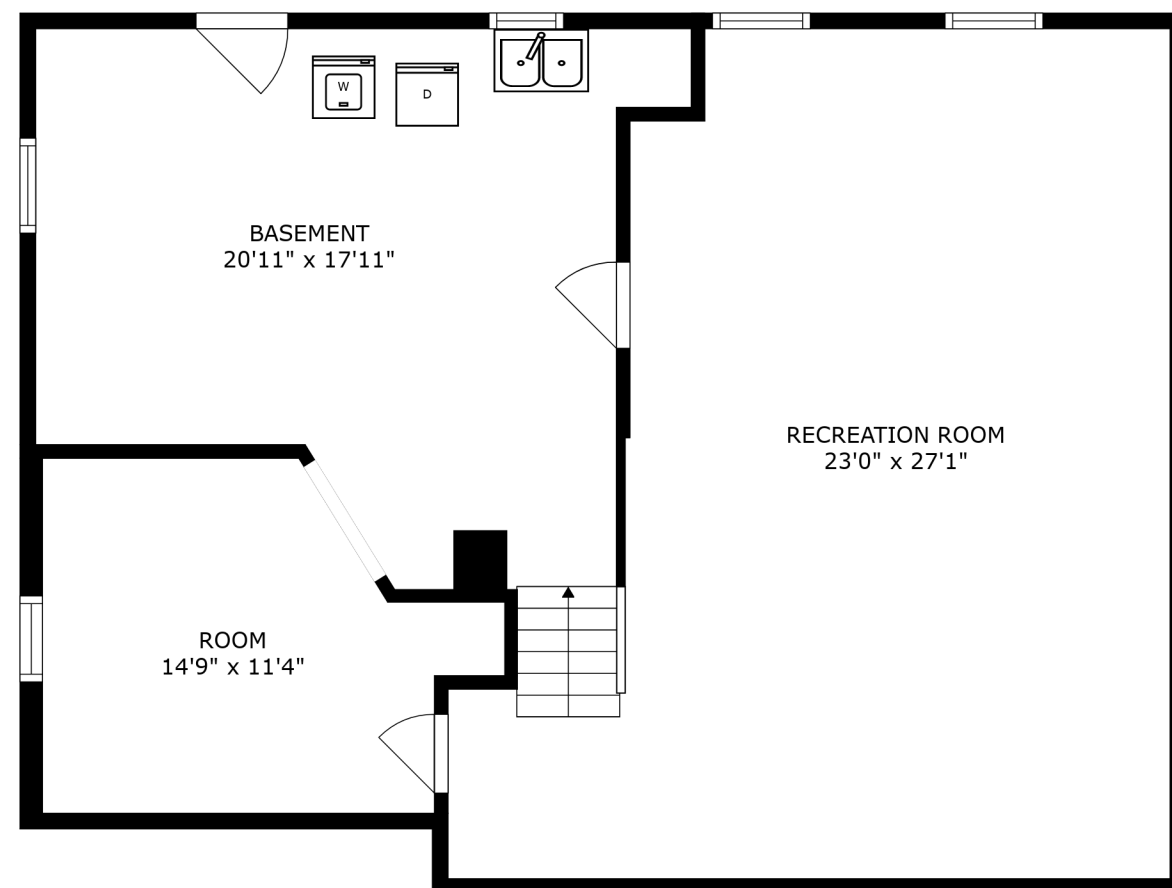

FLOOR 2

FLOOR 3

FLOOR 1

SIZES AND DIMENSIONS ARE APPROXIMATE, ACTUAL MAY VARY.

PRIMARY BEDROOM
12'8" x 18'8"

BATH
8'2" x 4'10"

BEDROOM
14'4" x 17'3"

SIZES AND DIMENSIONS ARE APPROXIMATE, ACTUAL MAY VARY.

BASEMENT
20'11" x 17'11"

ROOM
14'9" x 11'4"

RECREATION ROOM
23'0" x 27'1"