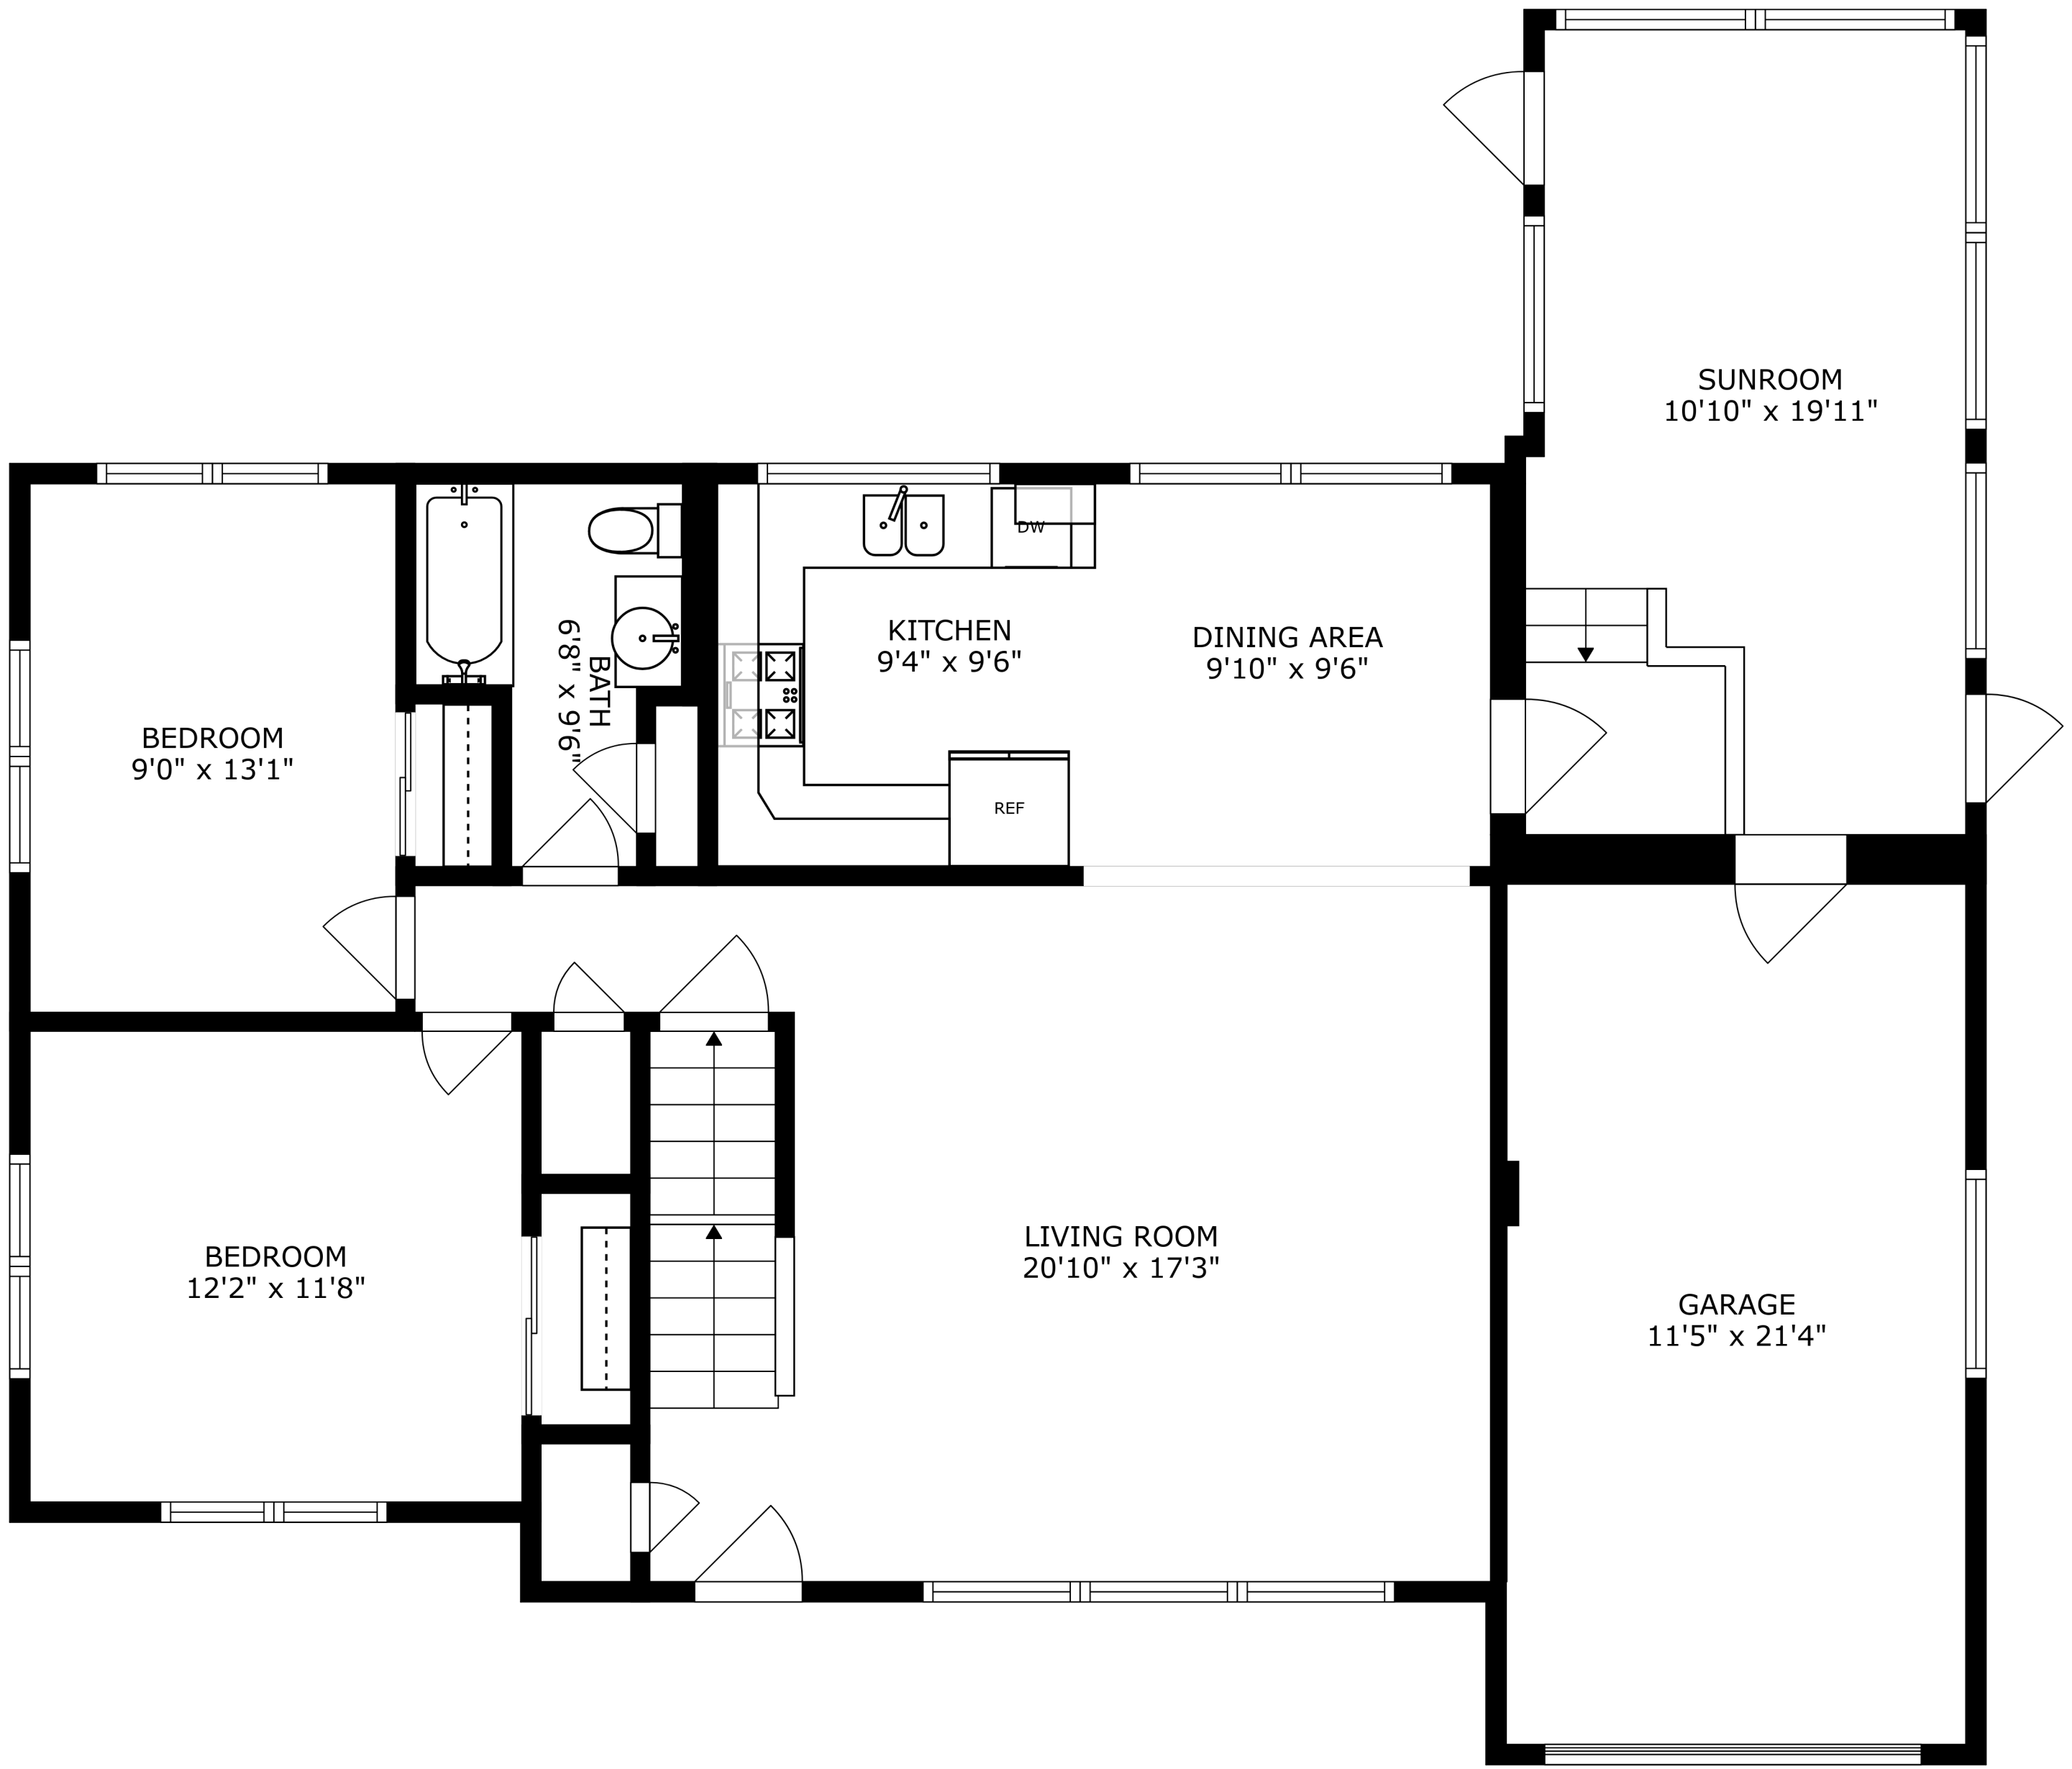

FLOOR 2

FLOOR 3

FLOOR 1

SIZES AND DIMENSIONS ARE APPROXIMATE, ACTUAL MAY VARY.

PRIMARY BEDROOM
12'8" x 18'8"

BATH
8'2" x 4'10"

BEDROOM
14'4" x 17'3"

SIZES AND DIMENSIONS ARE APPROXIMATE, ACTUAL MAY VARY.

BASEMENT
20'11" x 17'11"

ROOM
14'9" x 11'4"

RECREATION ROOM
23'0" x 27'1"