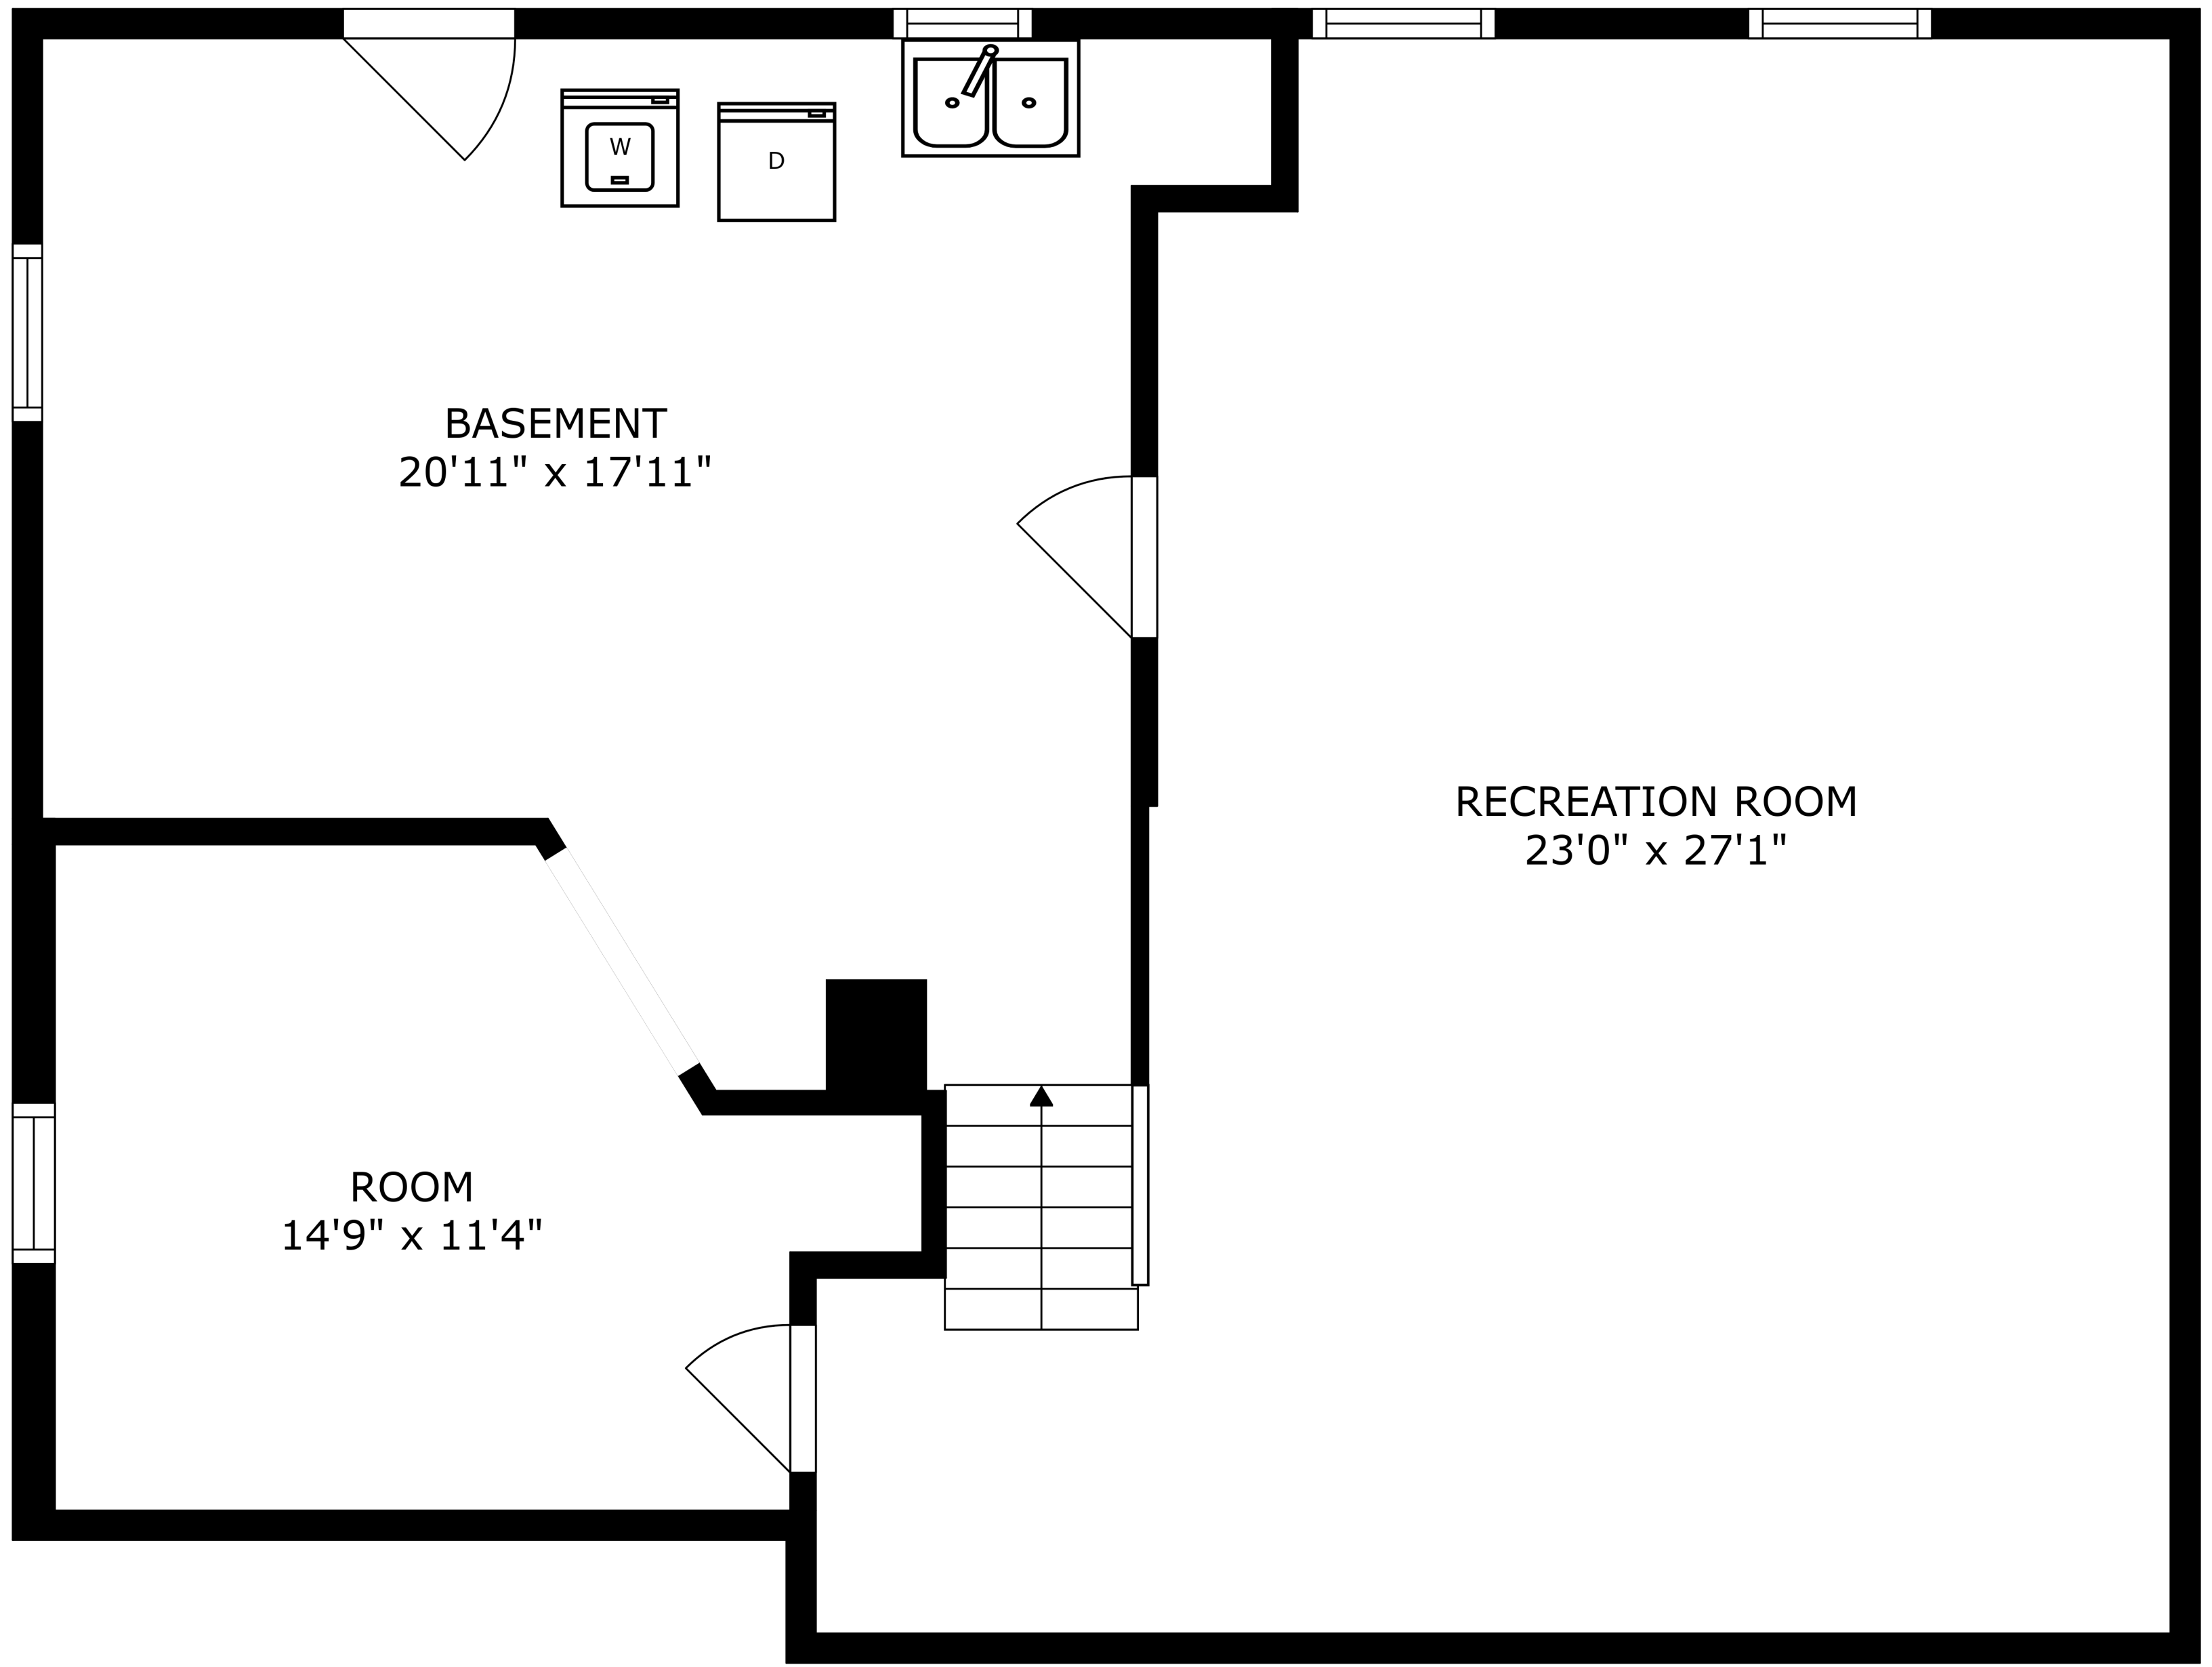

FLOOR 2

FLOOR 3

FLOOR 1

SIZES AND DIMENSIONS ARE APPROXIMATE, ACTUAL MAY VARY.

PRIMARY BEDROOM
12'8" x 18'8"

BATH
8'2" x 4'10"

BEDROOM
14'4" x 17'3"

SIZES AND DIMENSIONS ARE APPROXIMATE, ACTUAL MAY VARY.

BASEMENT
20'11" x 17'11"

ROOM
14'9" x 11'4"

RECREATION ROOM
23'0" x 27'1"