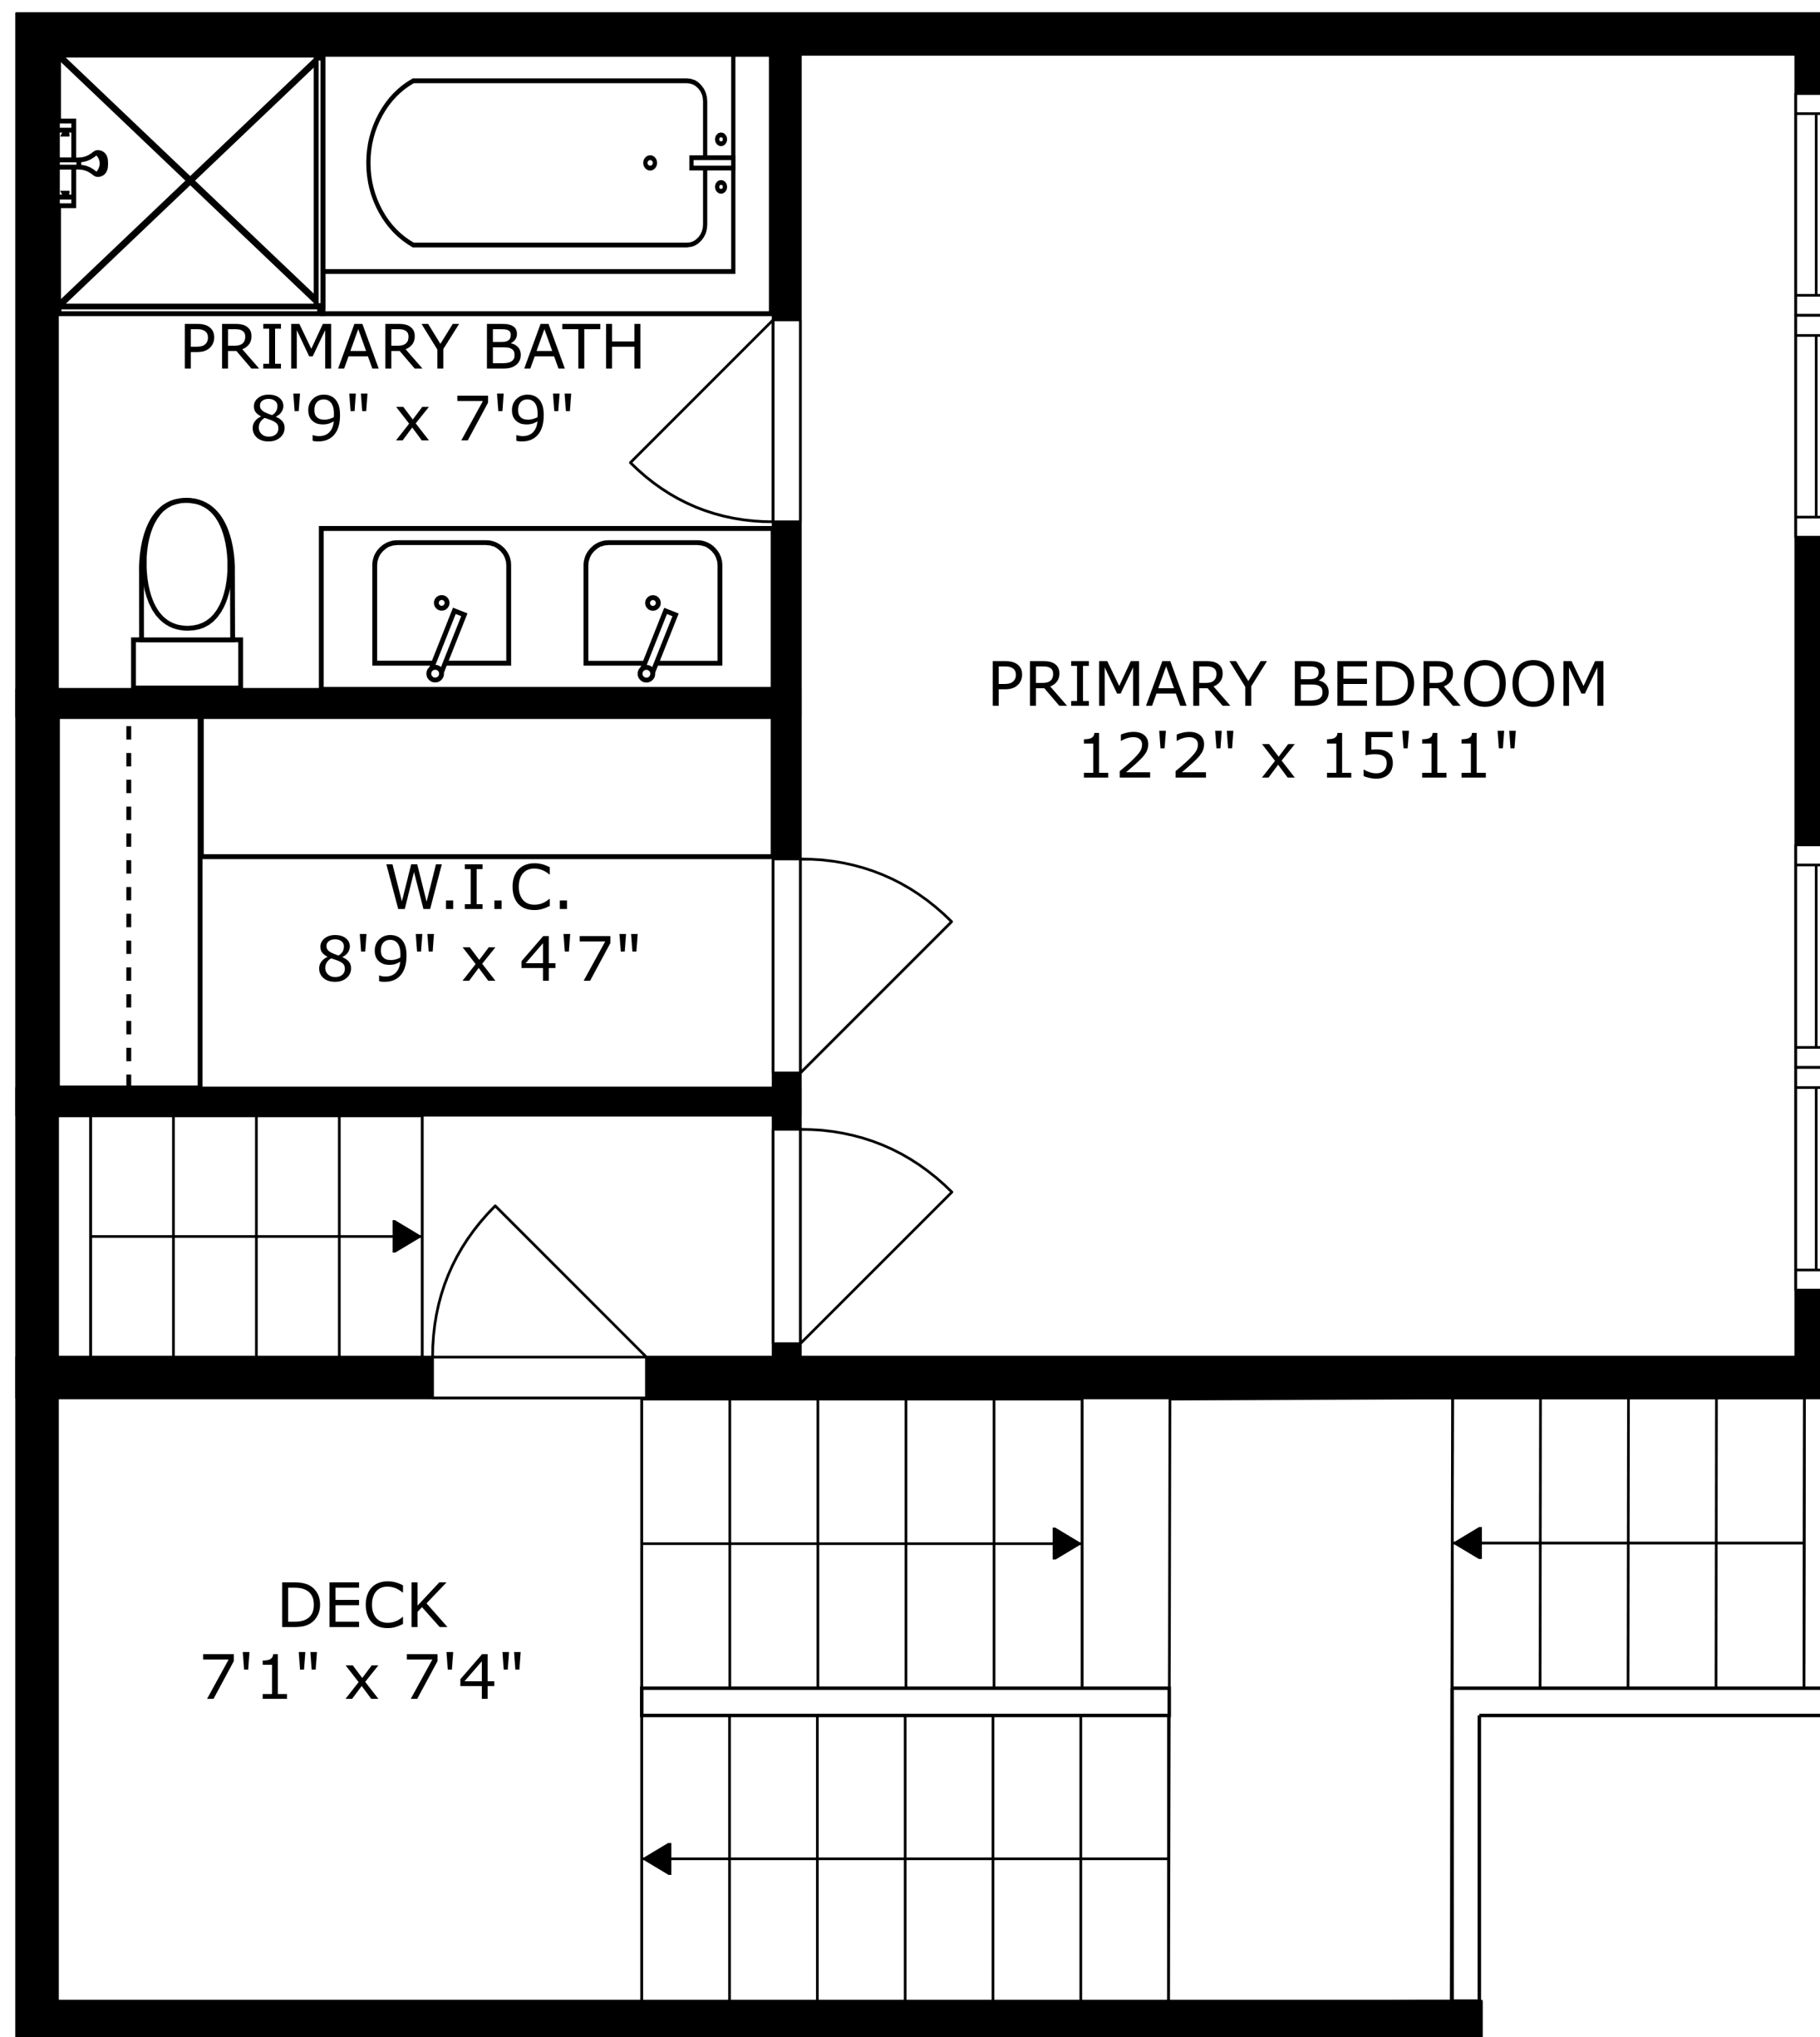

SIZES AND DIMENSIONS ARE APPROXIMATE, ACTUAL MAY VARY.

PRIMARY BATH
8'9" x 7'9"

PRIMARY BEDROOM
12'2" x 15'11"

W.I.C.
8'9" x 4'7"

DECK
7'1" x 7'4"

SIZES AND DIMENSIONS ARE APPROXIMATE, ACTUAL MAY VARY.

DECK
27'3" x 20'2"