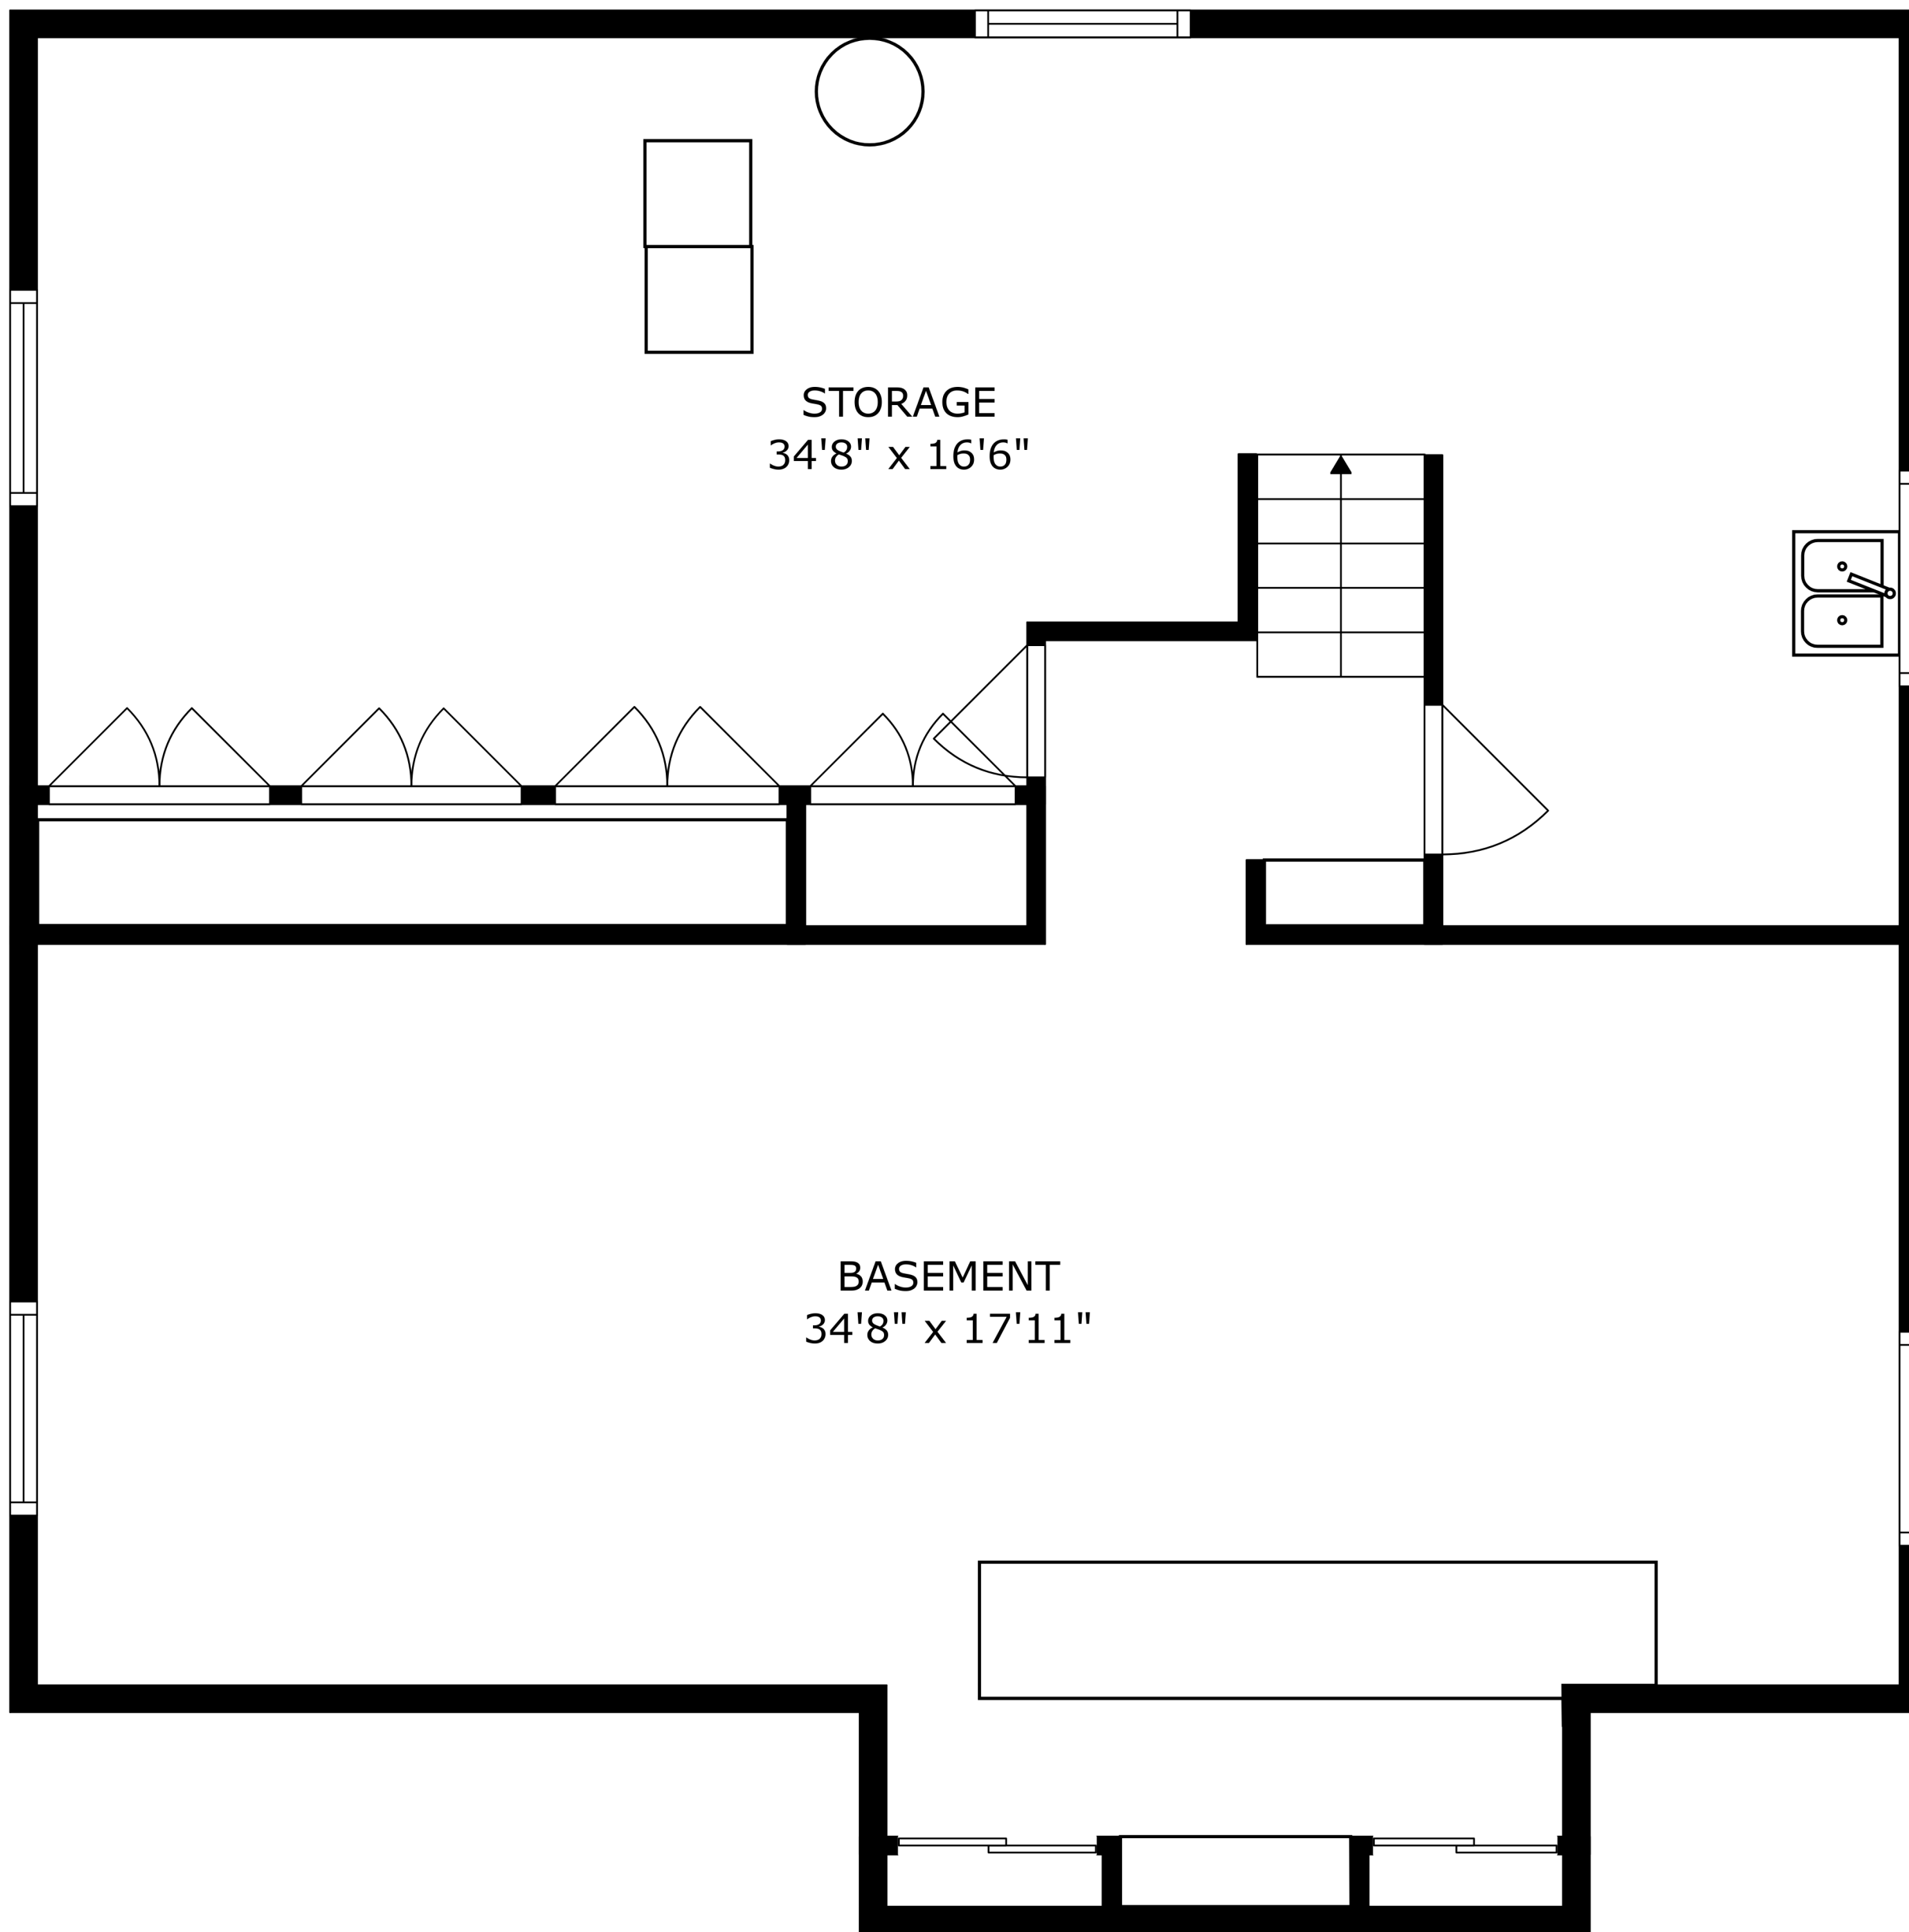

SIZES AND DIMENSIONS ARE APPROXIMATE, ACTUAL MAY VARY.

SIZES AND DIMENSIONS ARE APPROXIMATE, ACTUAL MAY VARY.

STORAGE  
34'8" x 16'6"

BASEMENT  
34'8" x 17'11"