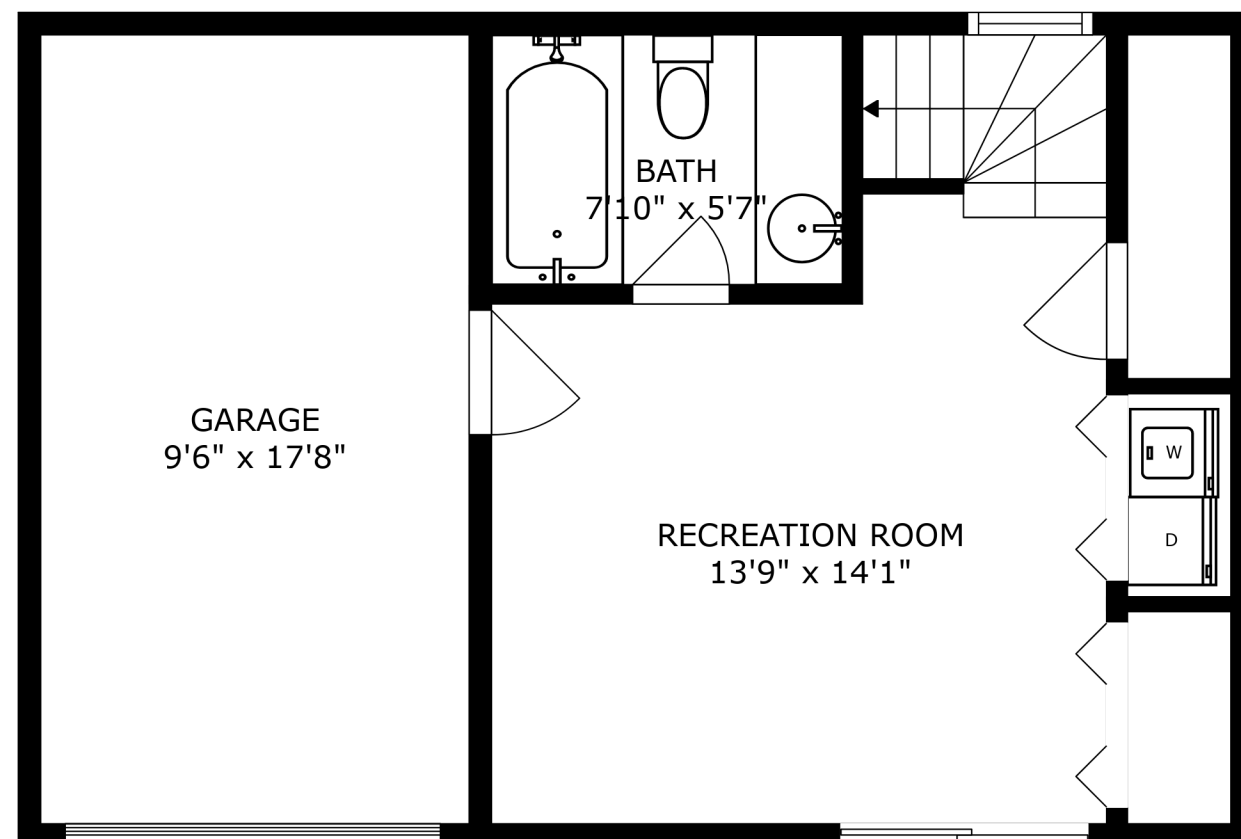

FLOOR 2

FLOOR 3

FLOOR 1

PATIO
7'1" x 5'4"

SIZES AND DIMENSIONS ARE APPROXIMATE, ACTUAL MAY VARY.

SIZES AND DIMENSIONS ARE APPROXIMATE, ACTUAL MAY VARY.

GARAGE
9'6" x 17'8"

BATH
7'10" x 5'7"

RECREATION ROOM
13'9" x 14'1"

PATIO
7'1" x 5'4"