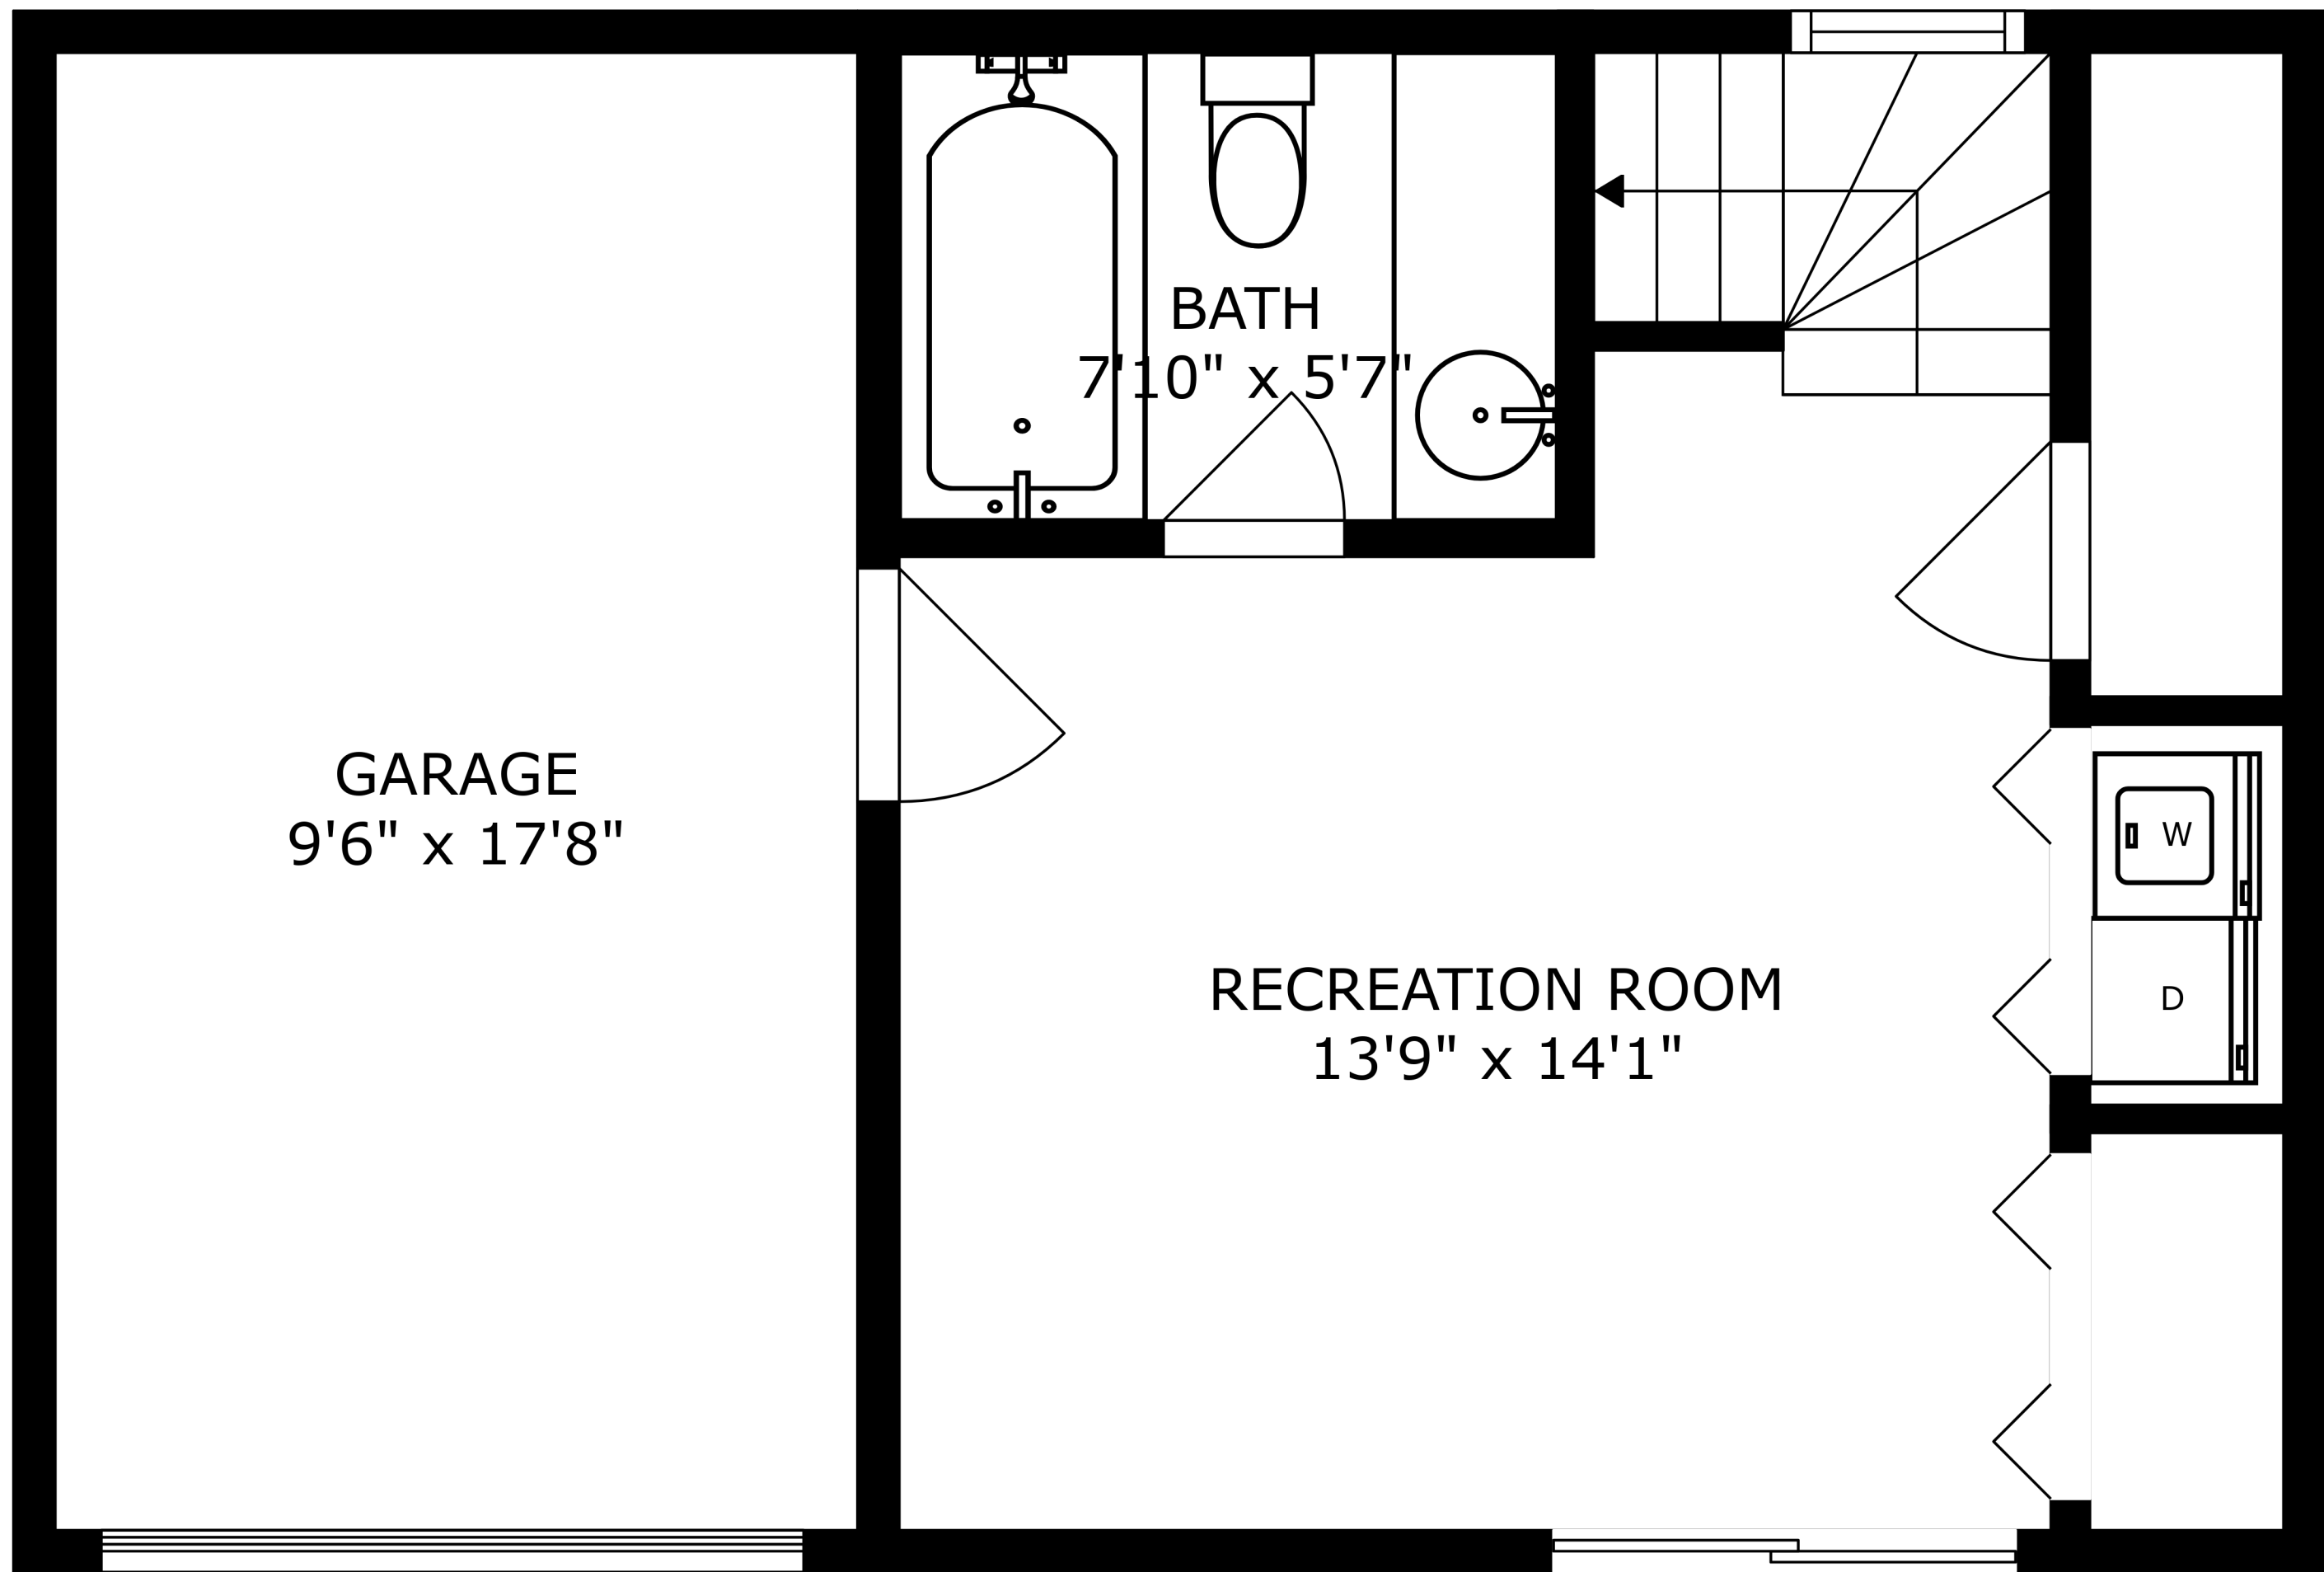

FLOOR 2

FLOOR 3

FLOOR 1

PATIO
7'1" x 5'4"

SIZES AND DIMENSIONS ARE APPROXIMATE, ACTUAL MAY VARY.

SIZES AND DIMENSIONS ARE APPROXIMATE, ACTUAL MAY VARY.

GARAGE
9'6" x 17'8"

BATH
7'10" x 5'7"

RECREATION ROOM
13'9" x 14'1"

PATIO
7'1" x 5'4"