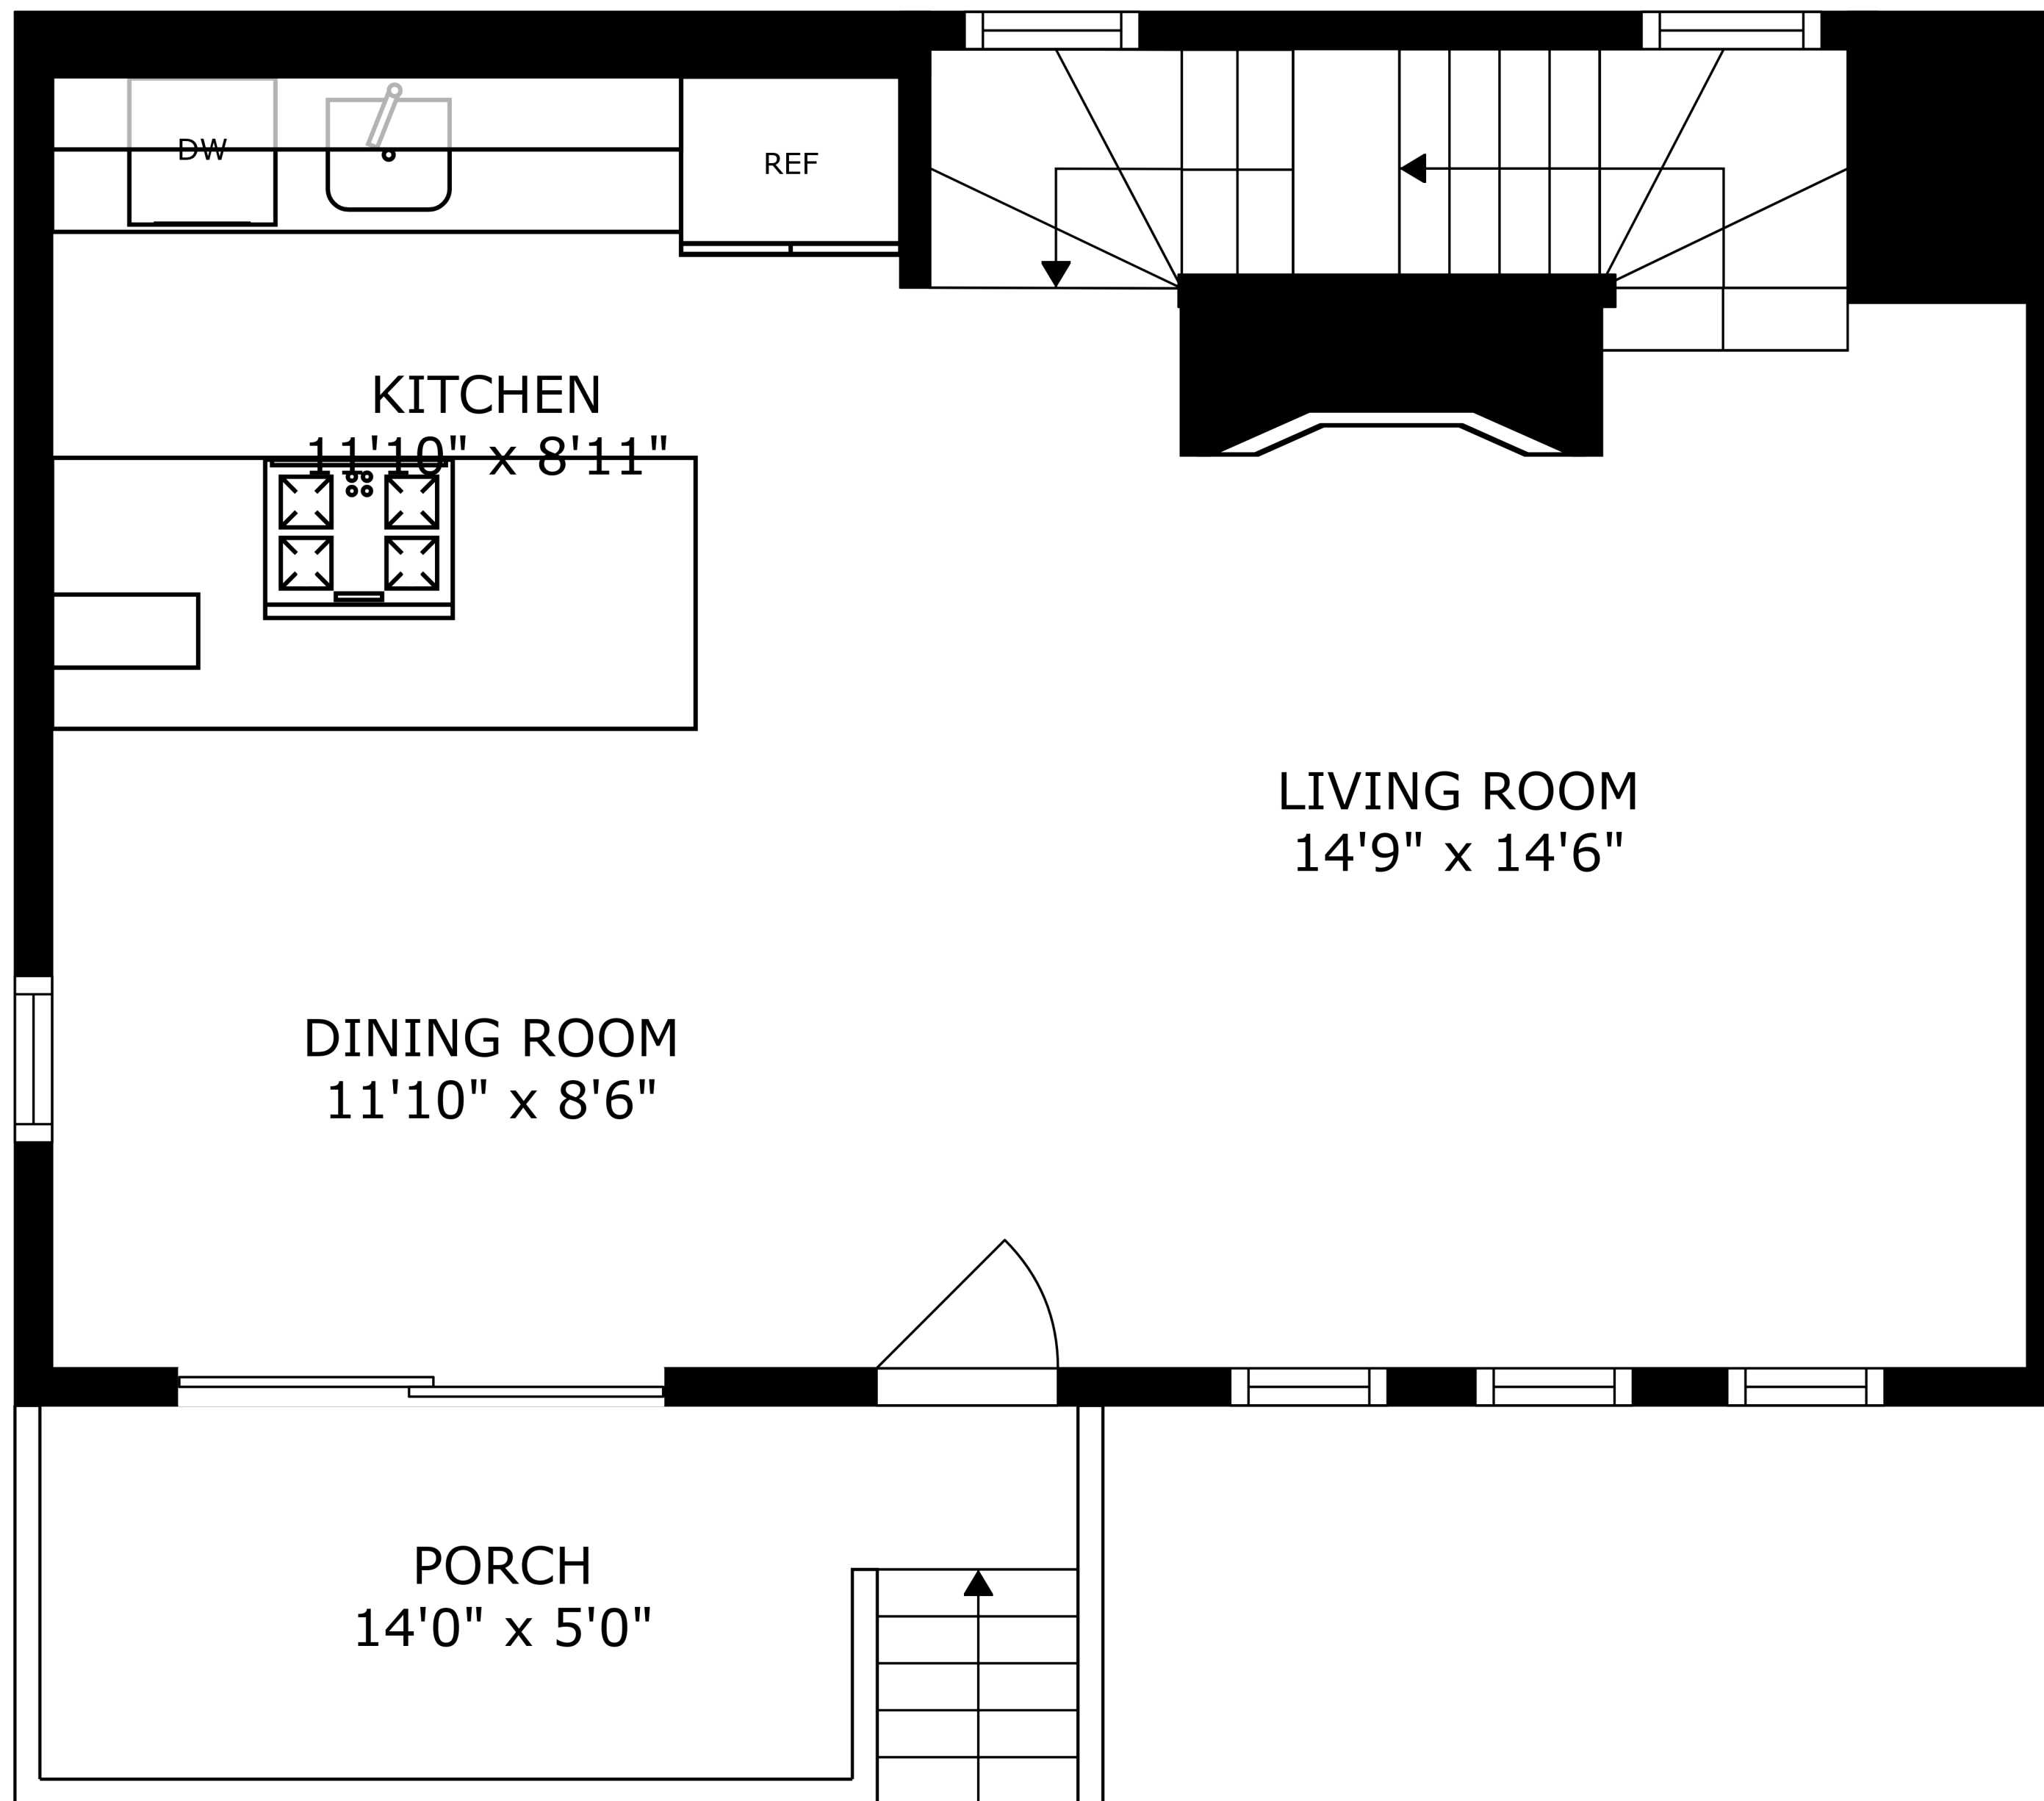

FLOOR 2

FLOOR 3

FLOOR 1

PATIO
7'1" x 5'4"

SIZES AND DIMENSIONS ARE APPROXIMATE, ACTUAL MAY VARY.

SIZES AND DIMENSIONS ARE APPROXIMATE, ACTUAL MAY VARY.

GARAGE
9'6" x 17'8"

BATH
7'10" x 5'7"

RECREATION ROOM
13'9" x 14'1"

PATIO
7'1" x 5'4"