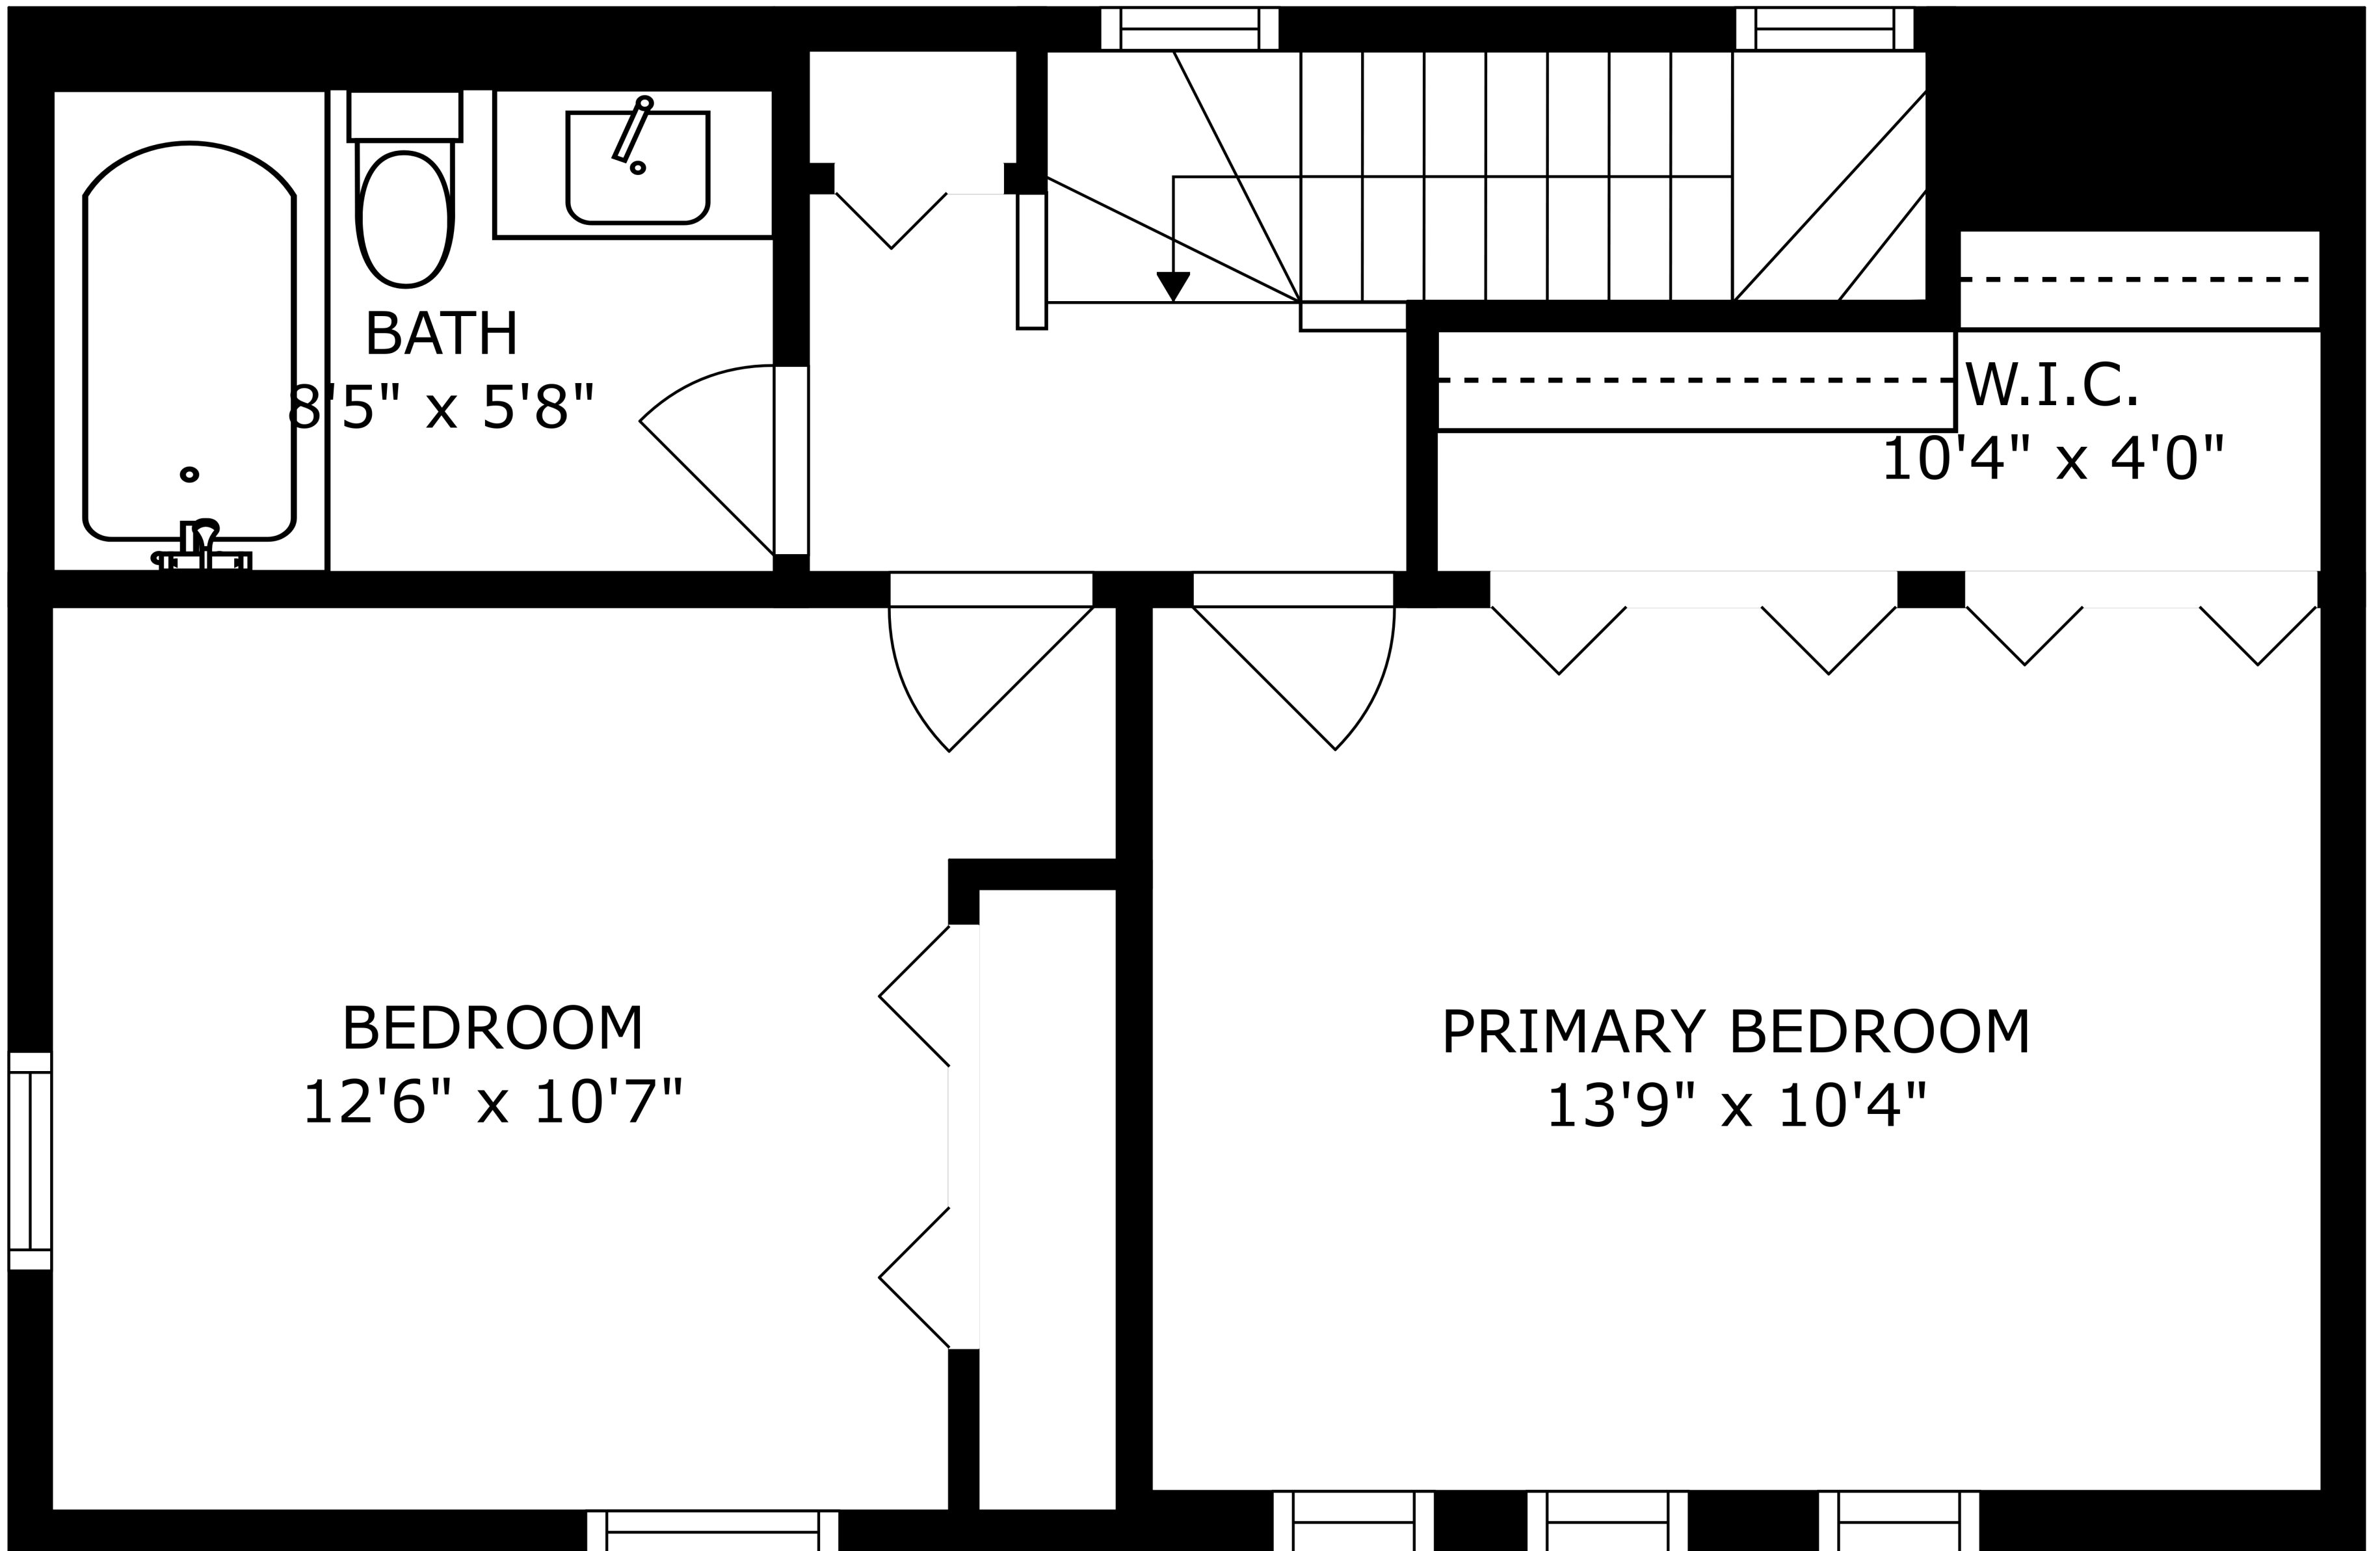

FLOOR 2

FLOOR 3

FLOOR 1

PATIO
7'1" x 5'4"

SIZES AND DIMENSIONS ARE APPROXIMATE, ACTUAL MAY VARY.

SIZES AND DIMENSIONS ARE APPROXIMATE, ACTUAL MAY VARY.

GARAGE
9'6" x 17'8"

BATH
7'10" x 5'7"

RECREATION ROOM
13'9" x 14'1"

PATIO
7'1" x 5'4"