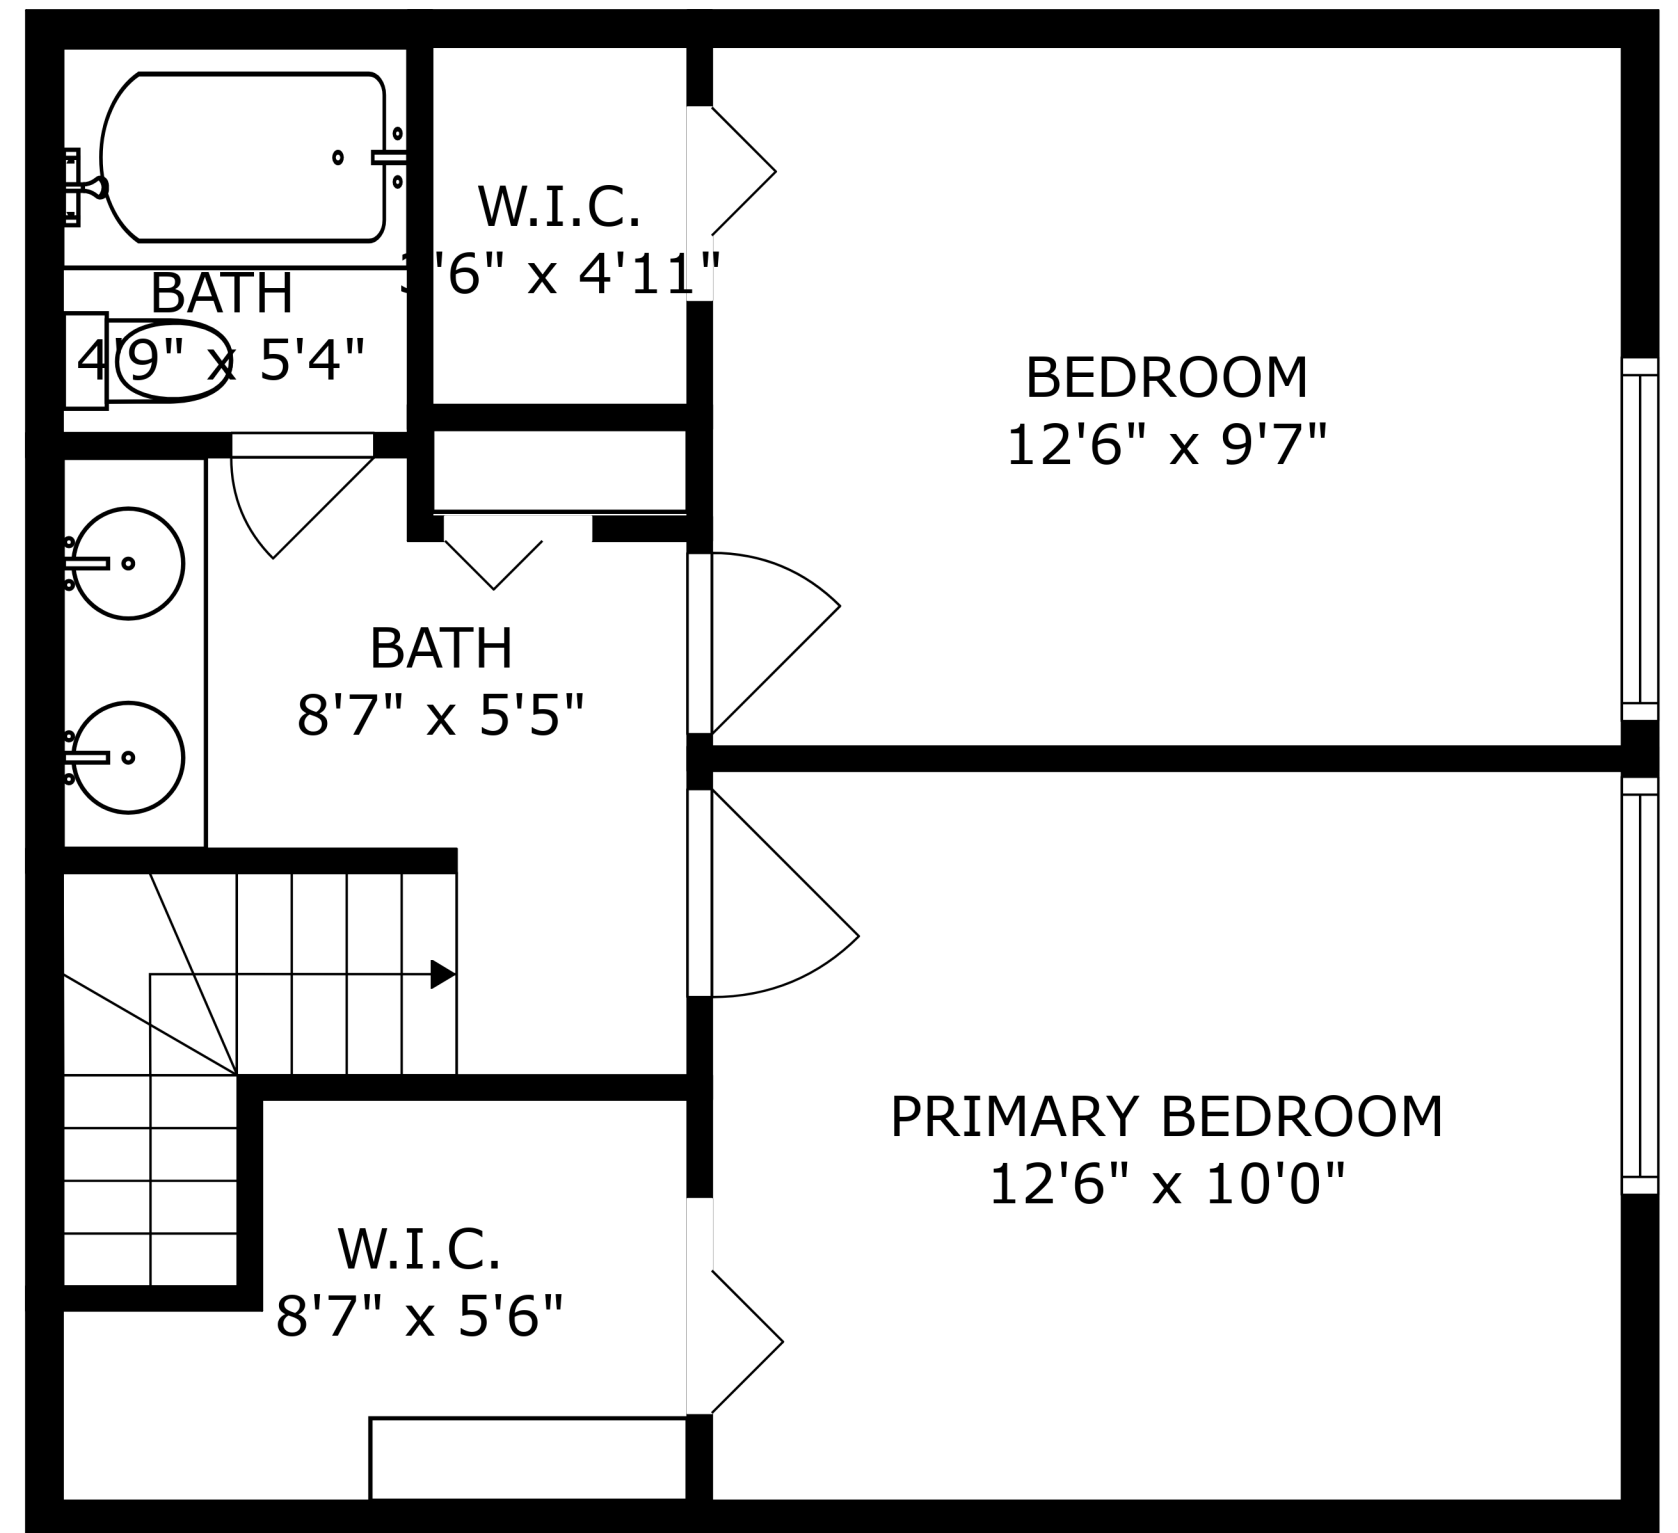

FLOOR 1

FLOOR 2

SIZES AND DIMENSIONS ARE APPROXIMATE, ACTUAL MAY VARY.

BATH  
3'10" x 4'8"

KITCHEN  
9'9" x 11'9"

LIVING ROOM  
11'8" x 20'0"

FOYER  
9'9" x 8'7"