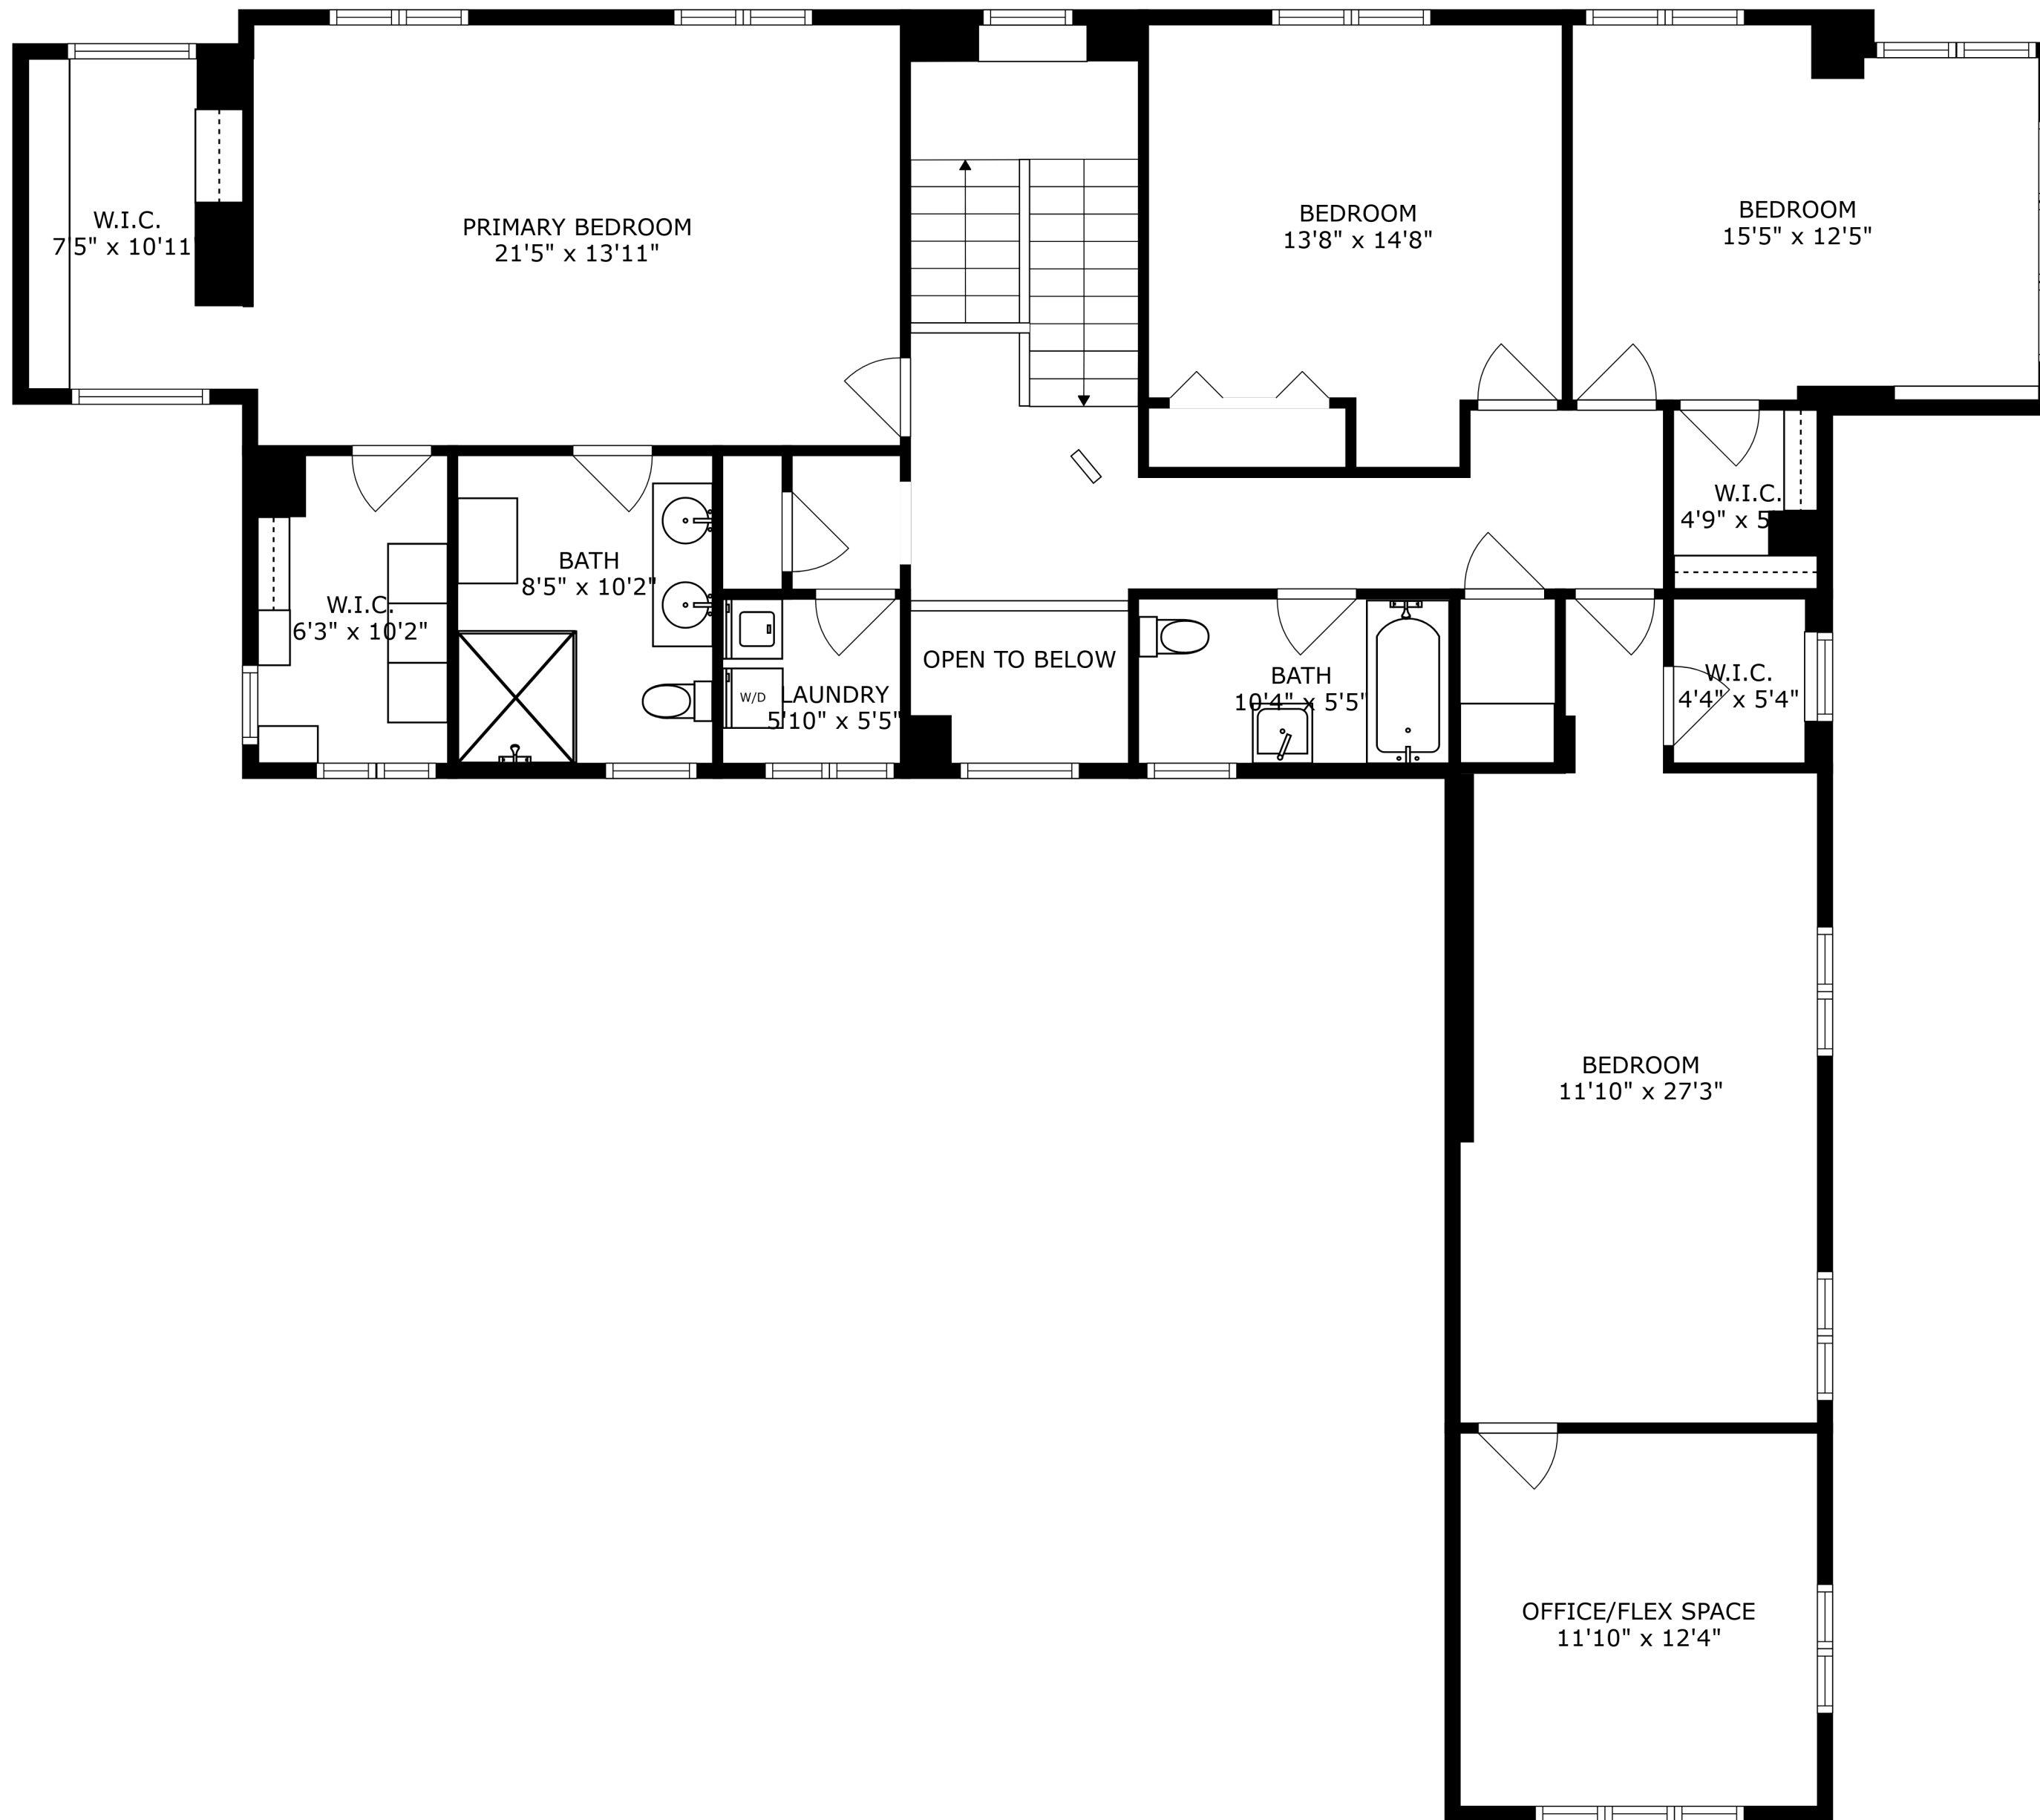

SIZES AND DIMENSIONS ARE APPROXIMATE, ACTUAL MAY VARY.

SIZES AND DIMENSIONS ARE APPROXIMATE, ACTUAL MAY VARY.

PATIO
51'5" x 17'8"

SIZES AND DIMENSIONS ARE APPROXIMATE, ACTUAL MAY VARY.