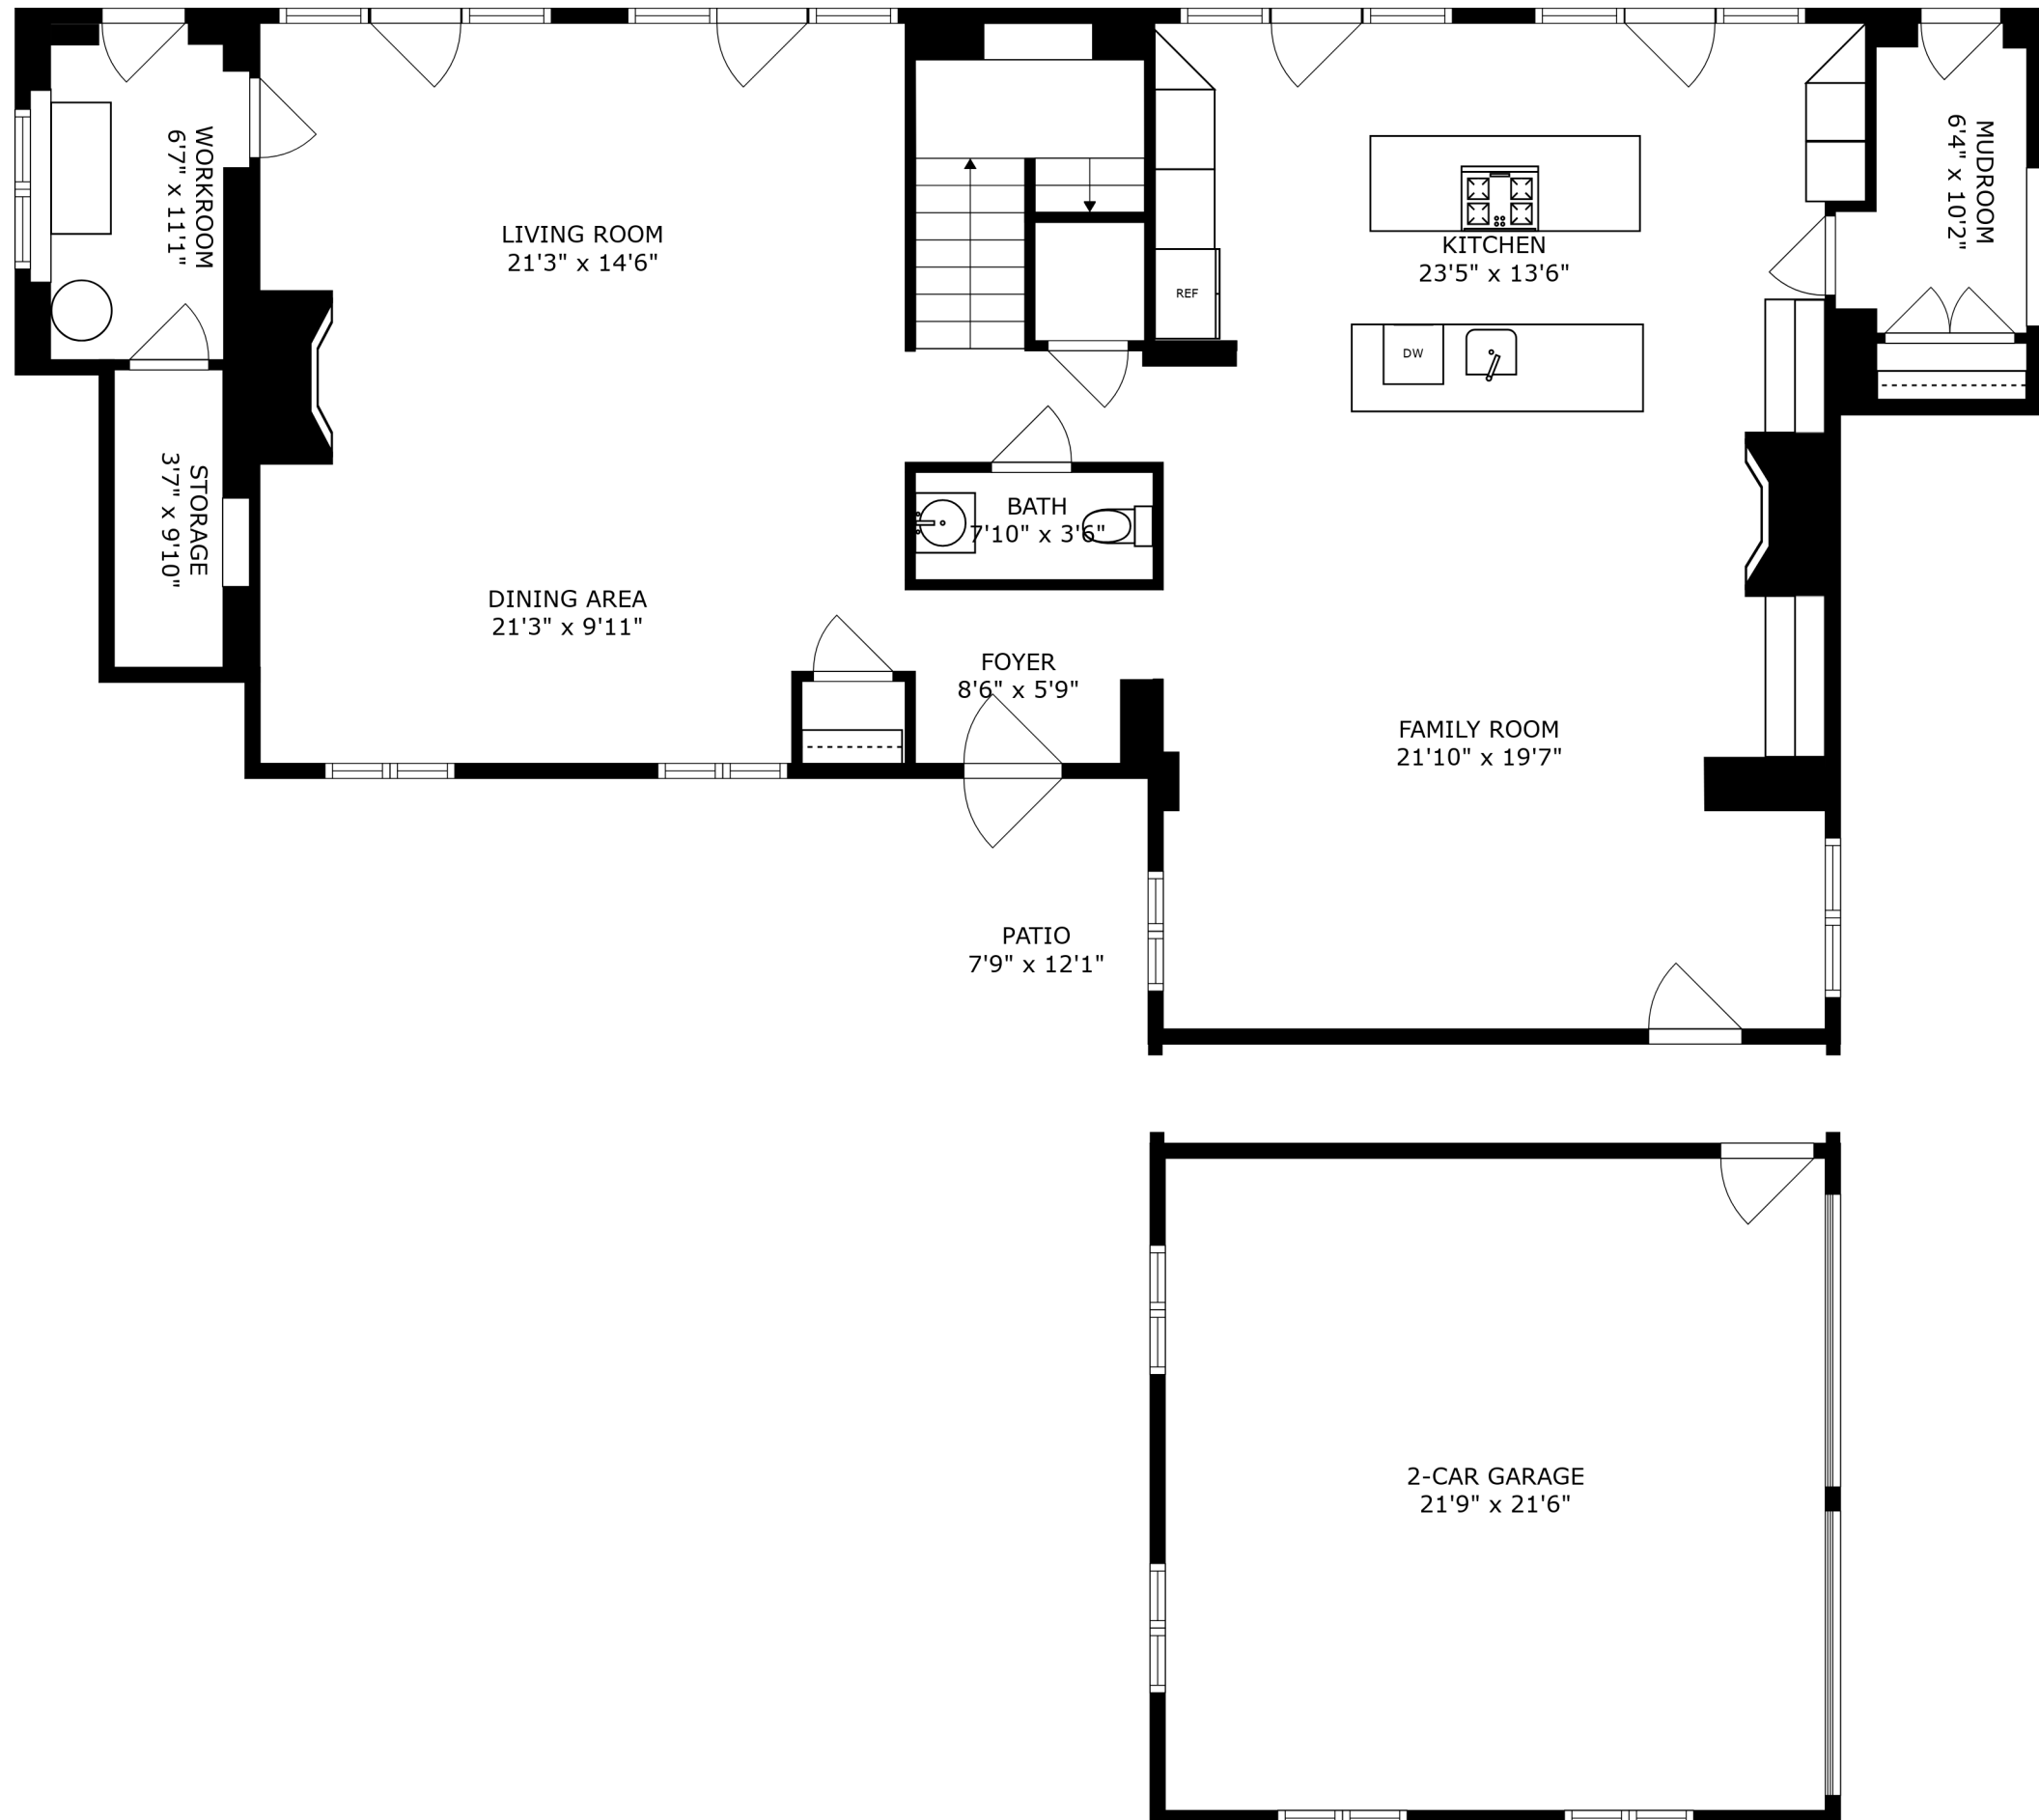

SIZES AND DIMENSIONS ARE APPROXIMATE, ACTUAL MAY VARY.

SIZES AND DIMENSIONS ARE APPROXIMATE, ACTUAL MAY VARY.

PATIO
51'5" x 17'8"

SIZES AND DIMENSIONS ARE APPROXIMATE, ACTUAL MAY VARY.