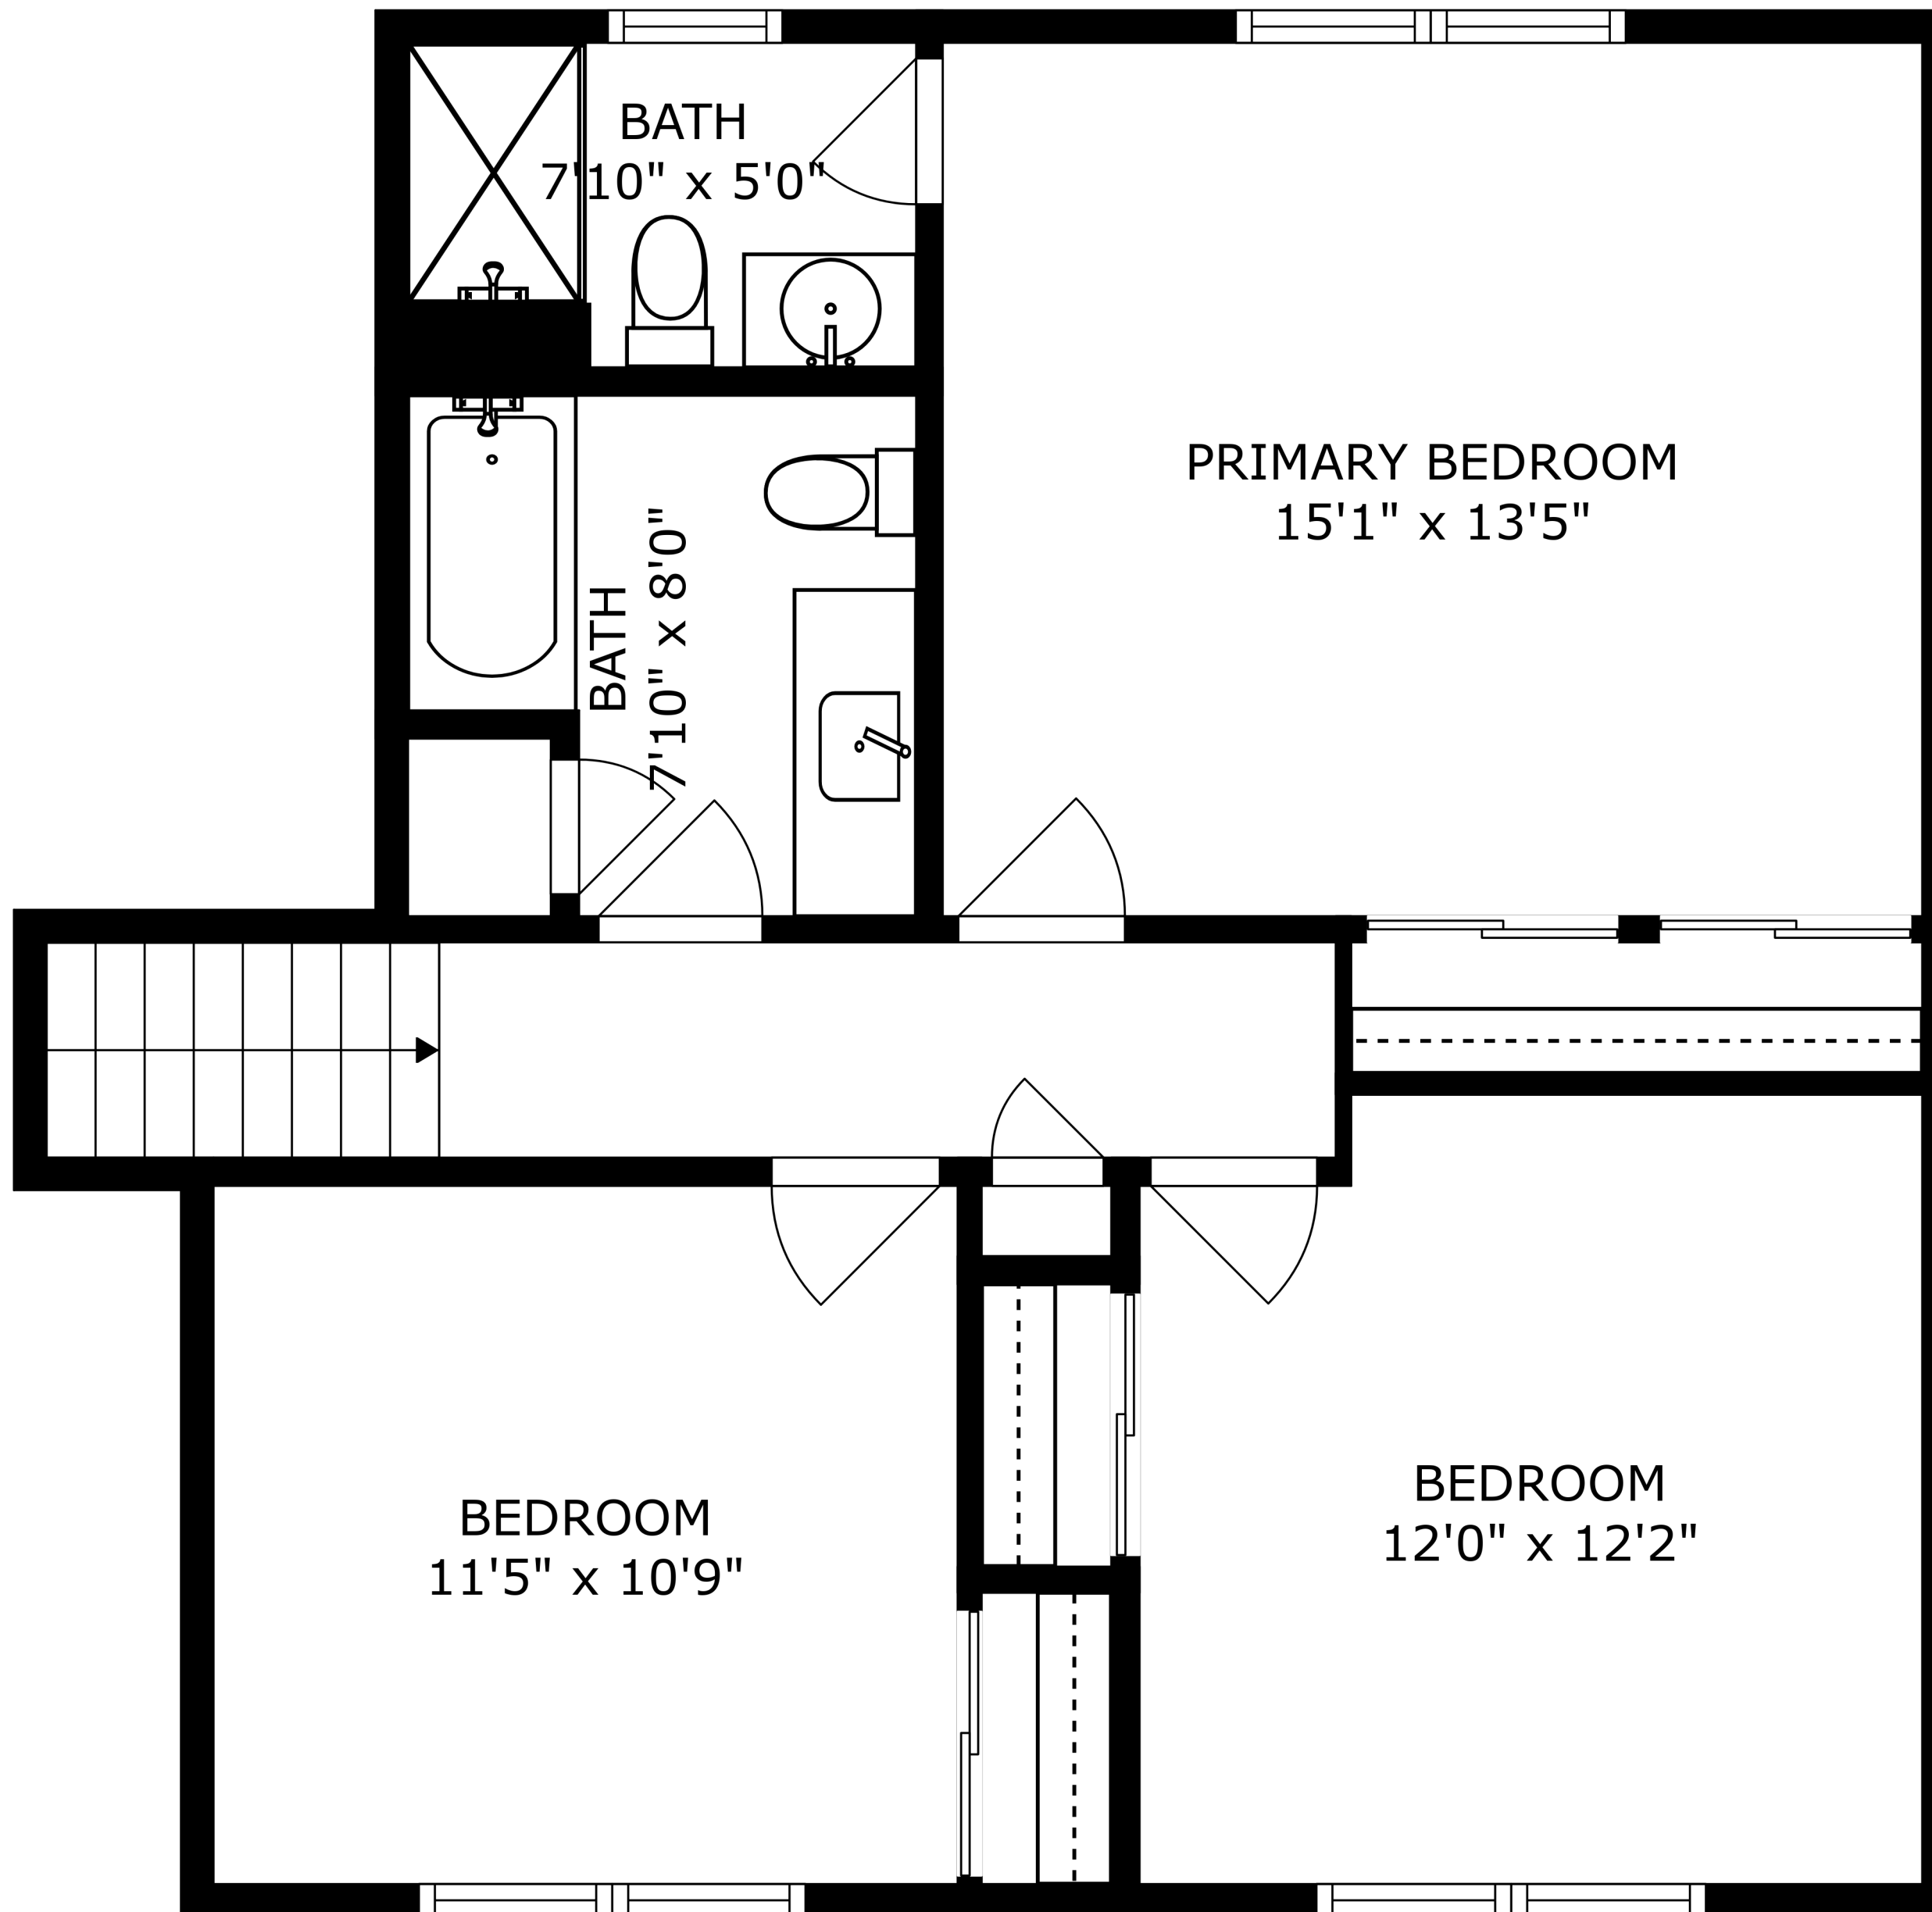

SIZES AND DIMENSIONS ARE APPROXIMATE, ACTUAL MAY VARY.

SIZES AND DIMENSIONS ARE APPROXIMATE, ACTUAL MAY VARY.

SIZES AND DIMENSIONS ARE APPROXIMATE, ACTUAL MAY VARY.

DECK
30'0" x 11'9"

SIZES AND DIMENSIONS ARE APPROXIMATE, ACTUAL MAY VARY.

SIZES AND DIMENSIONS ARE APPROXIMATE, ACTUAL MAY VARY.