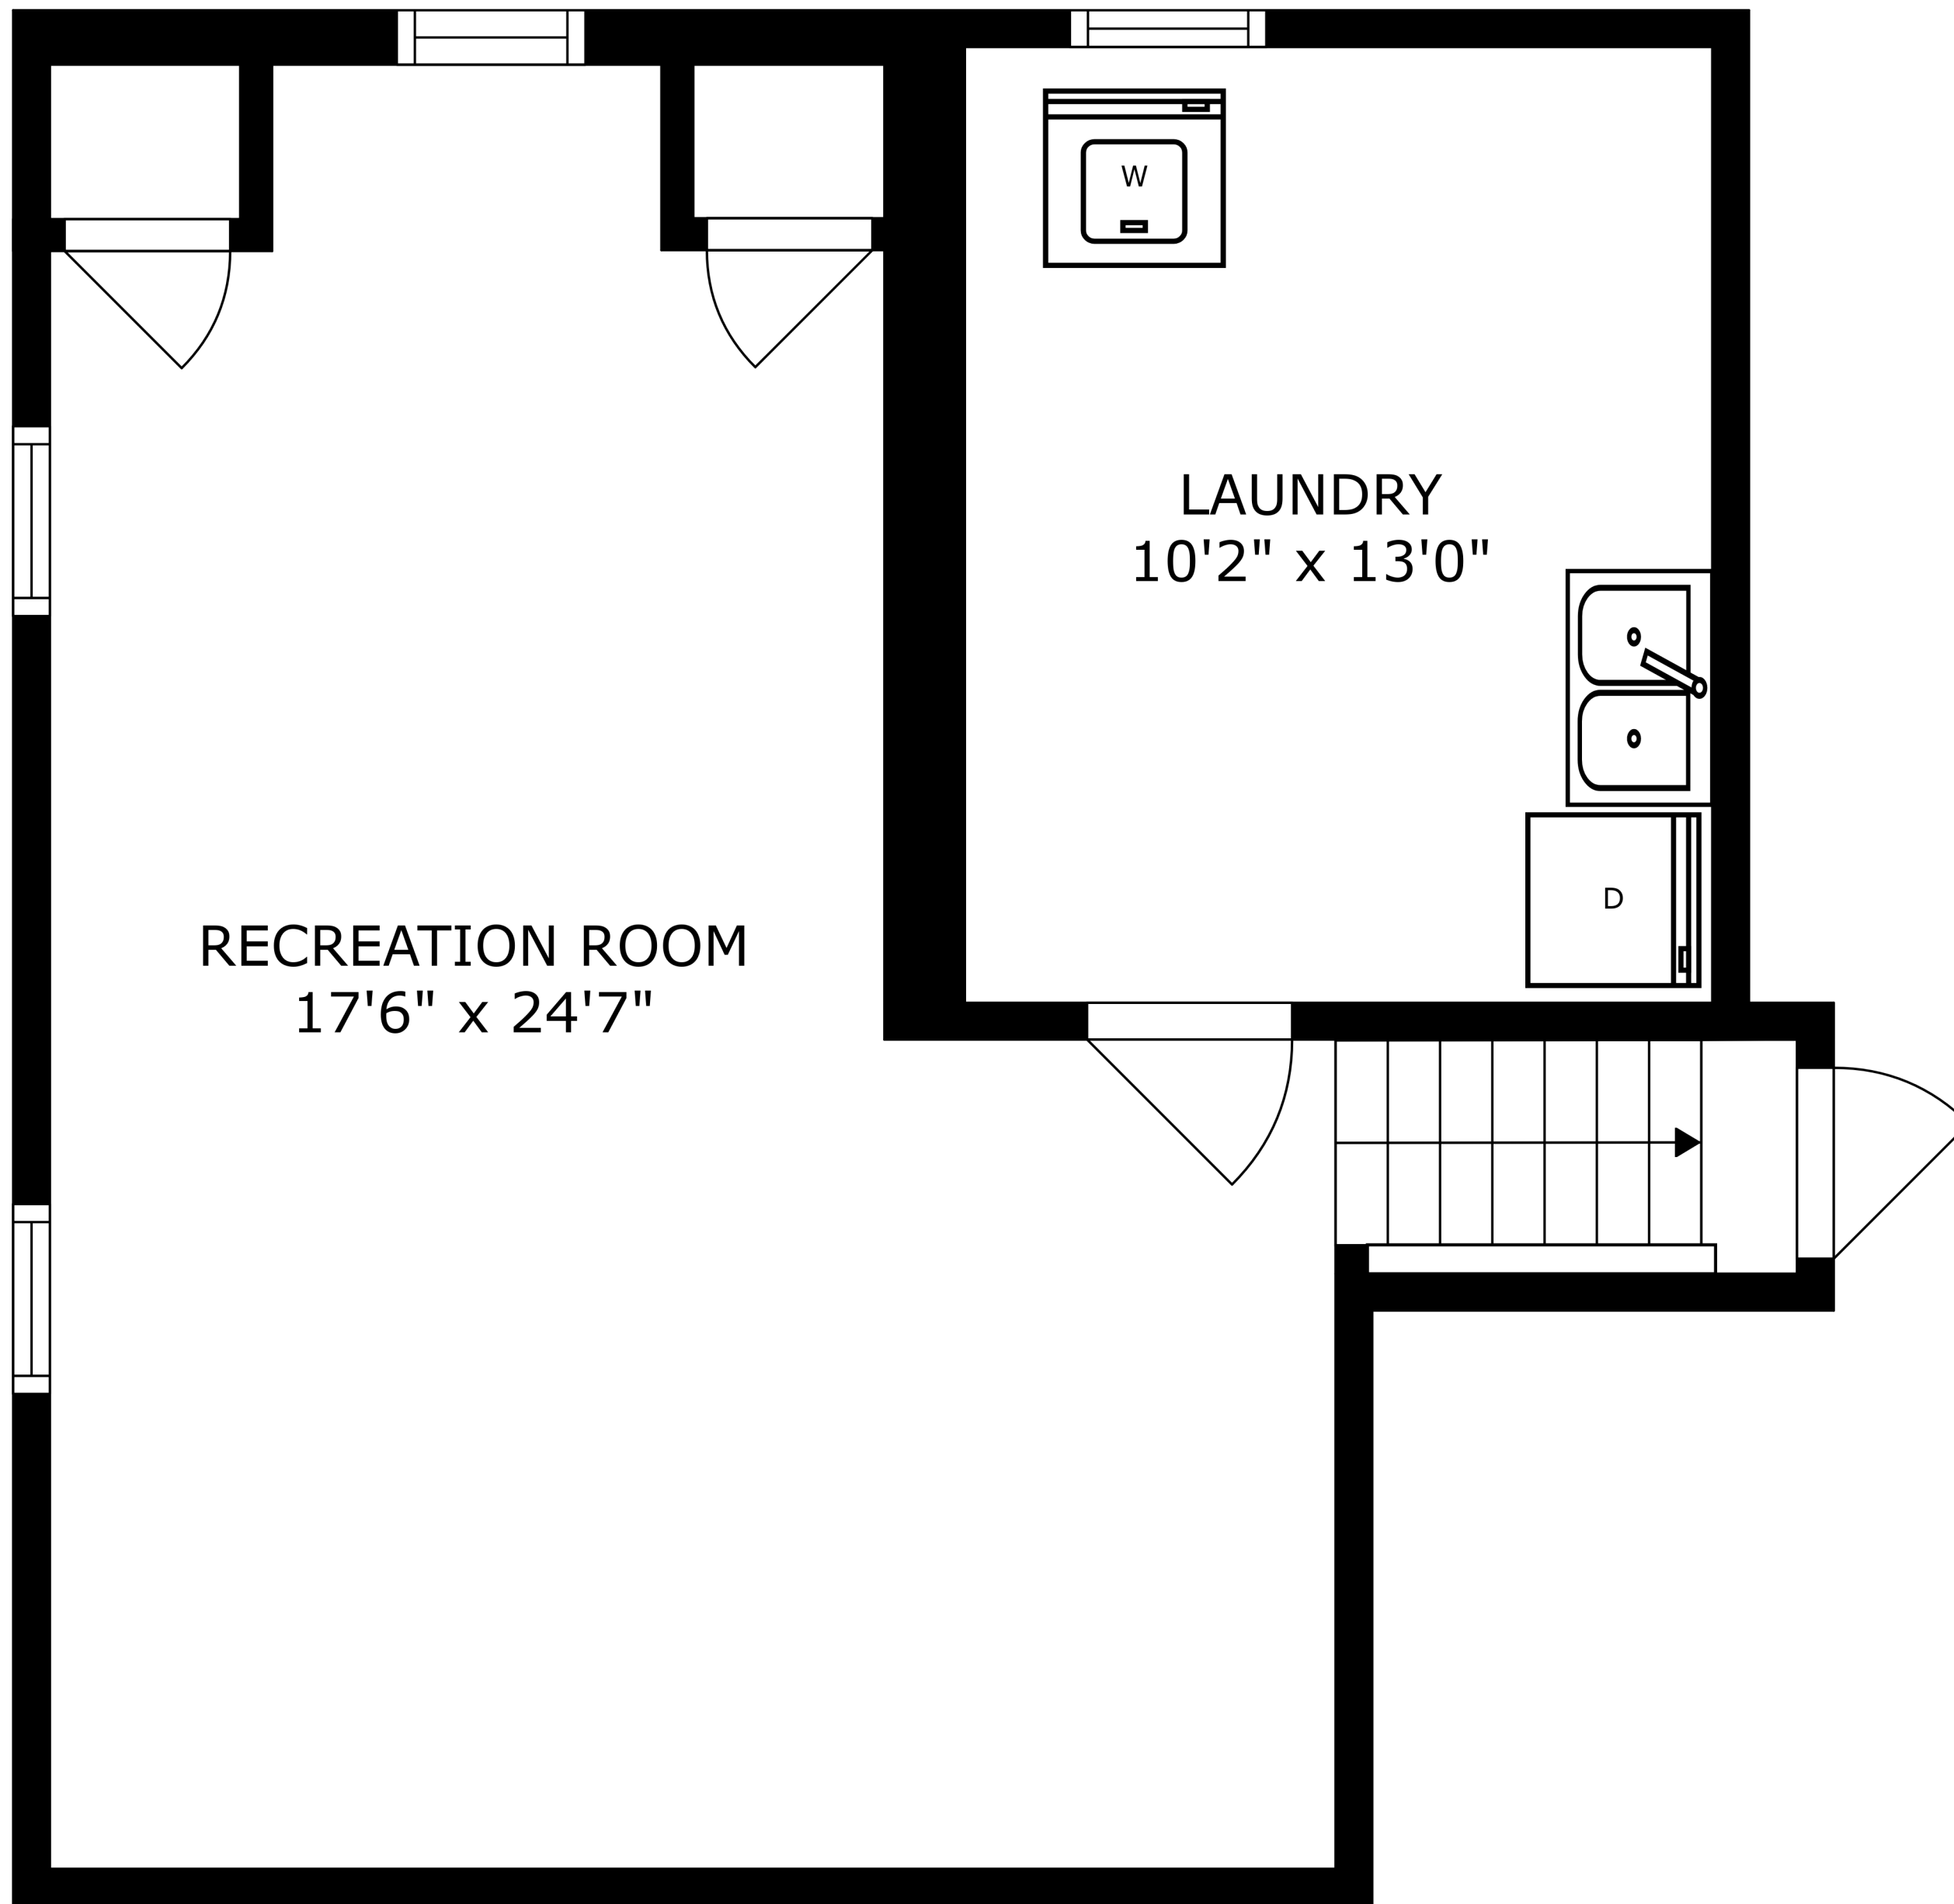

SIZES AND DIMENSIONS ARE APPROXIMATE, ACTUAL MAY VARY.

SIZES AND DIMENSIONS ARE APPROXIMATE, ACTUAL MAY VARY.

SIZES AND DIMENSIONS ARE APPROXIMATE, ACTUAL MAY VARY.

DECK
30'0" x 11'9"

SIZES AND DIMENSIONS ARE APPROXIMATE, ACTUAL MAY VARY.

SIZES AND DIMENSIONS ARE APPROXIMATE, ACTUAL MAY VARY.