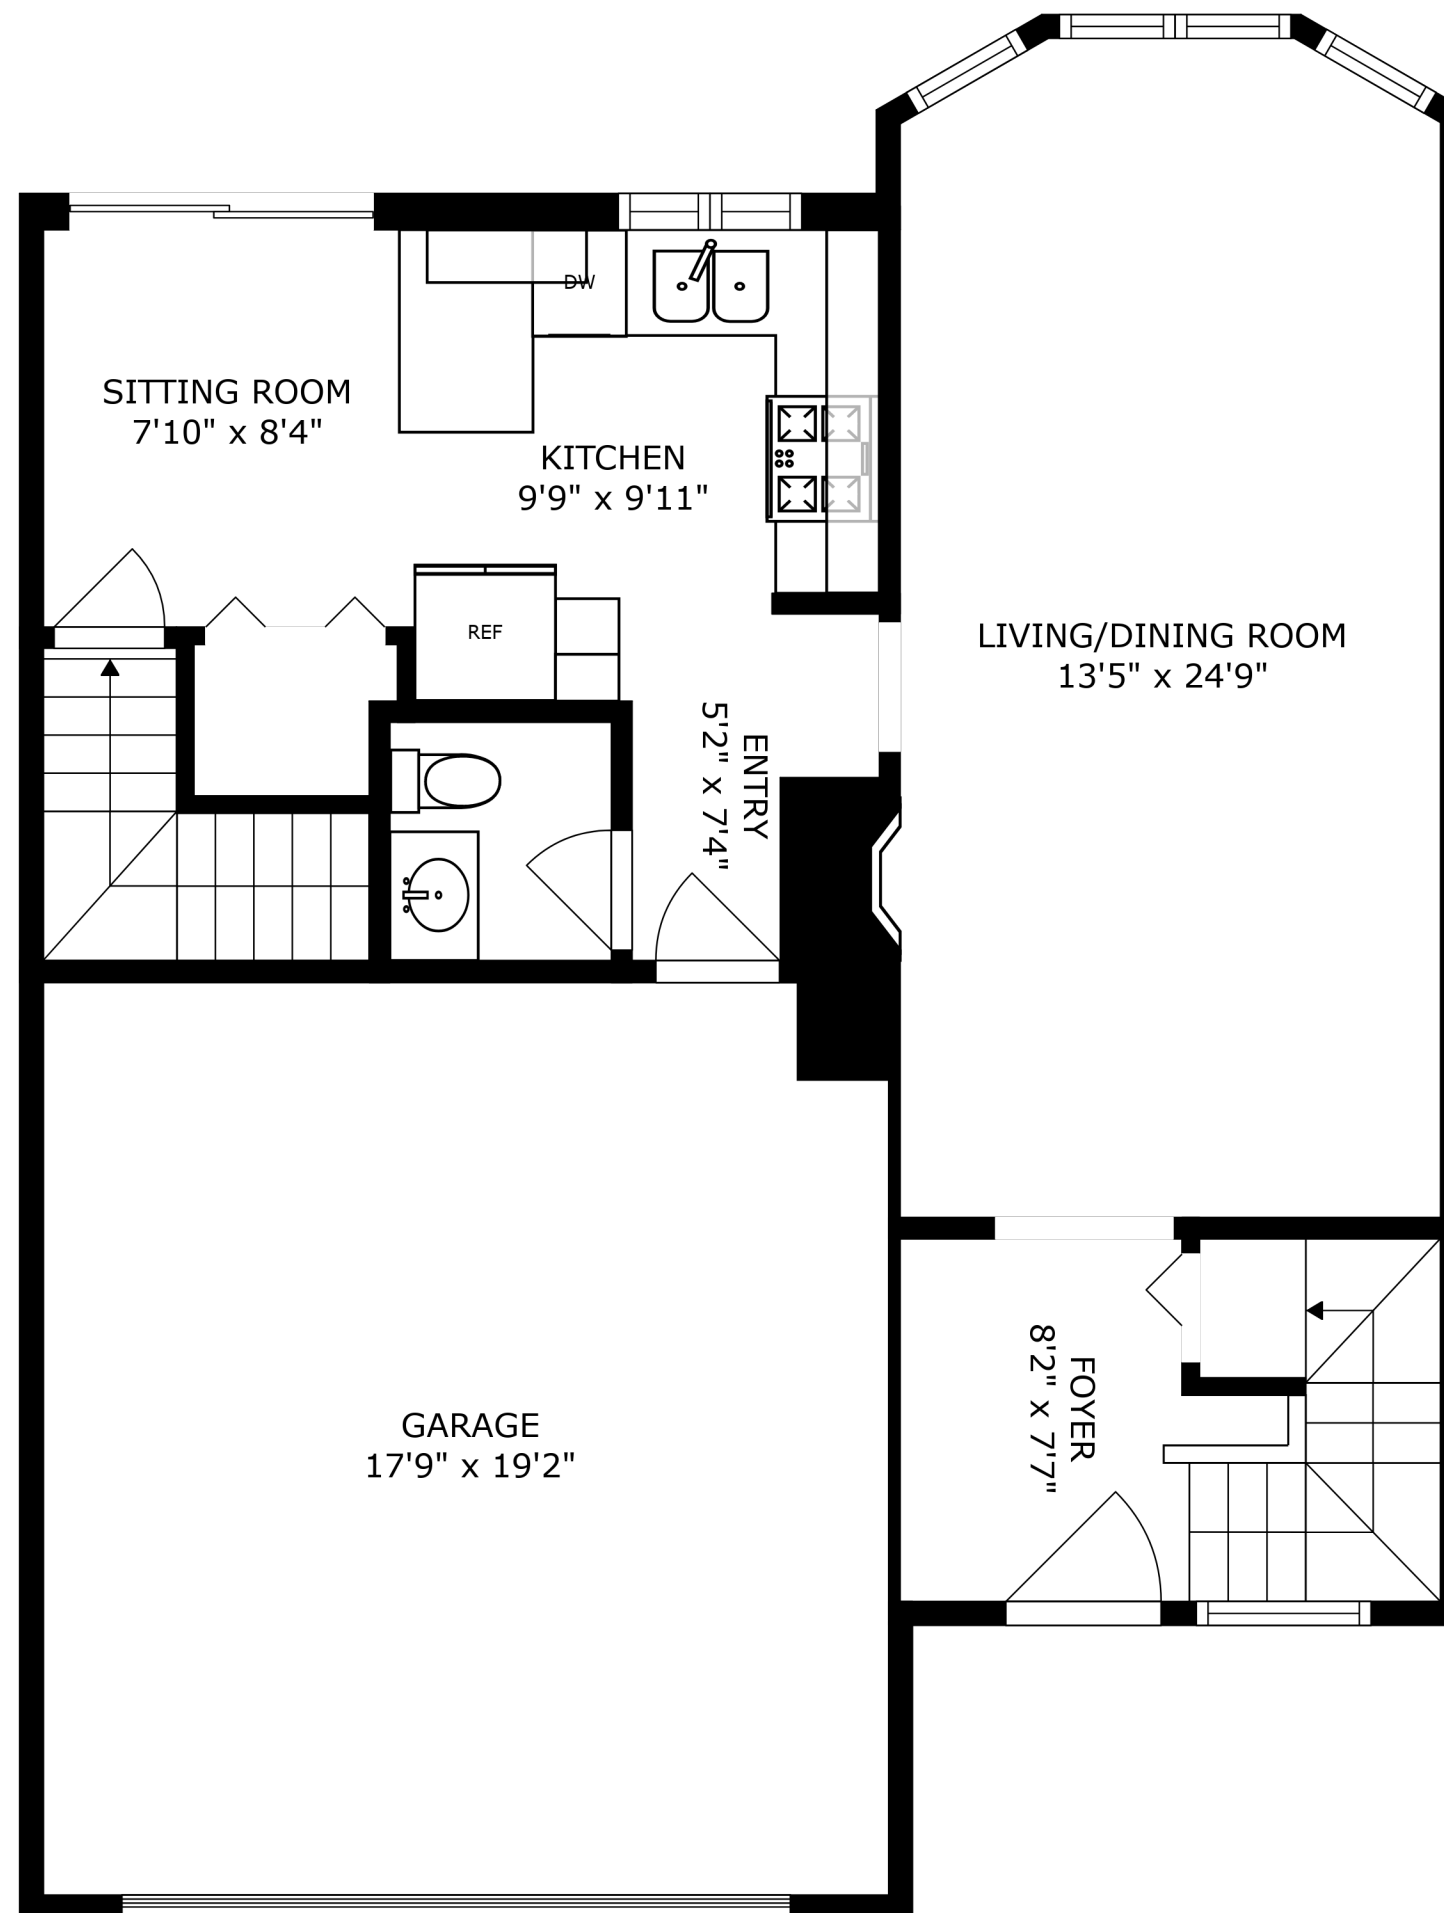

SIZES AND DIMENSIONS ARE APPROXIMATE, ACTUAL MAY VARY.

SIZES AND DIMENSIONS ARE APPROXIMATE, ACTUAL MAY VARY.

PATIO
14'5" x 15'0"

SIZES AND DIMENSIONS ARE APPROXIMATE, ACTUAL MAY VARY.

SIZES AND DIMENSIONS ARE APPROXIMATE, ACTUAL MAY VARY.