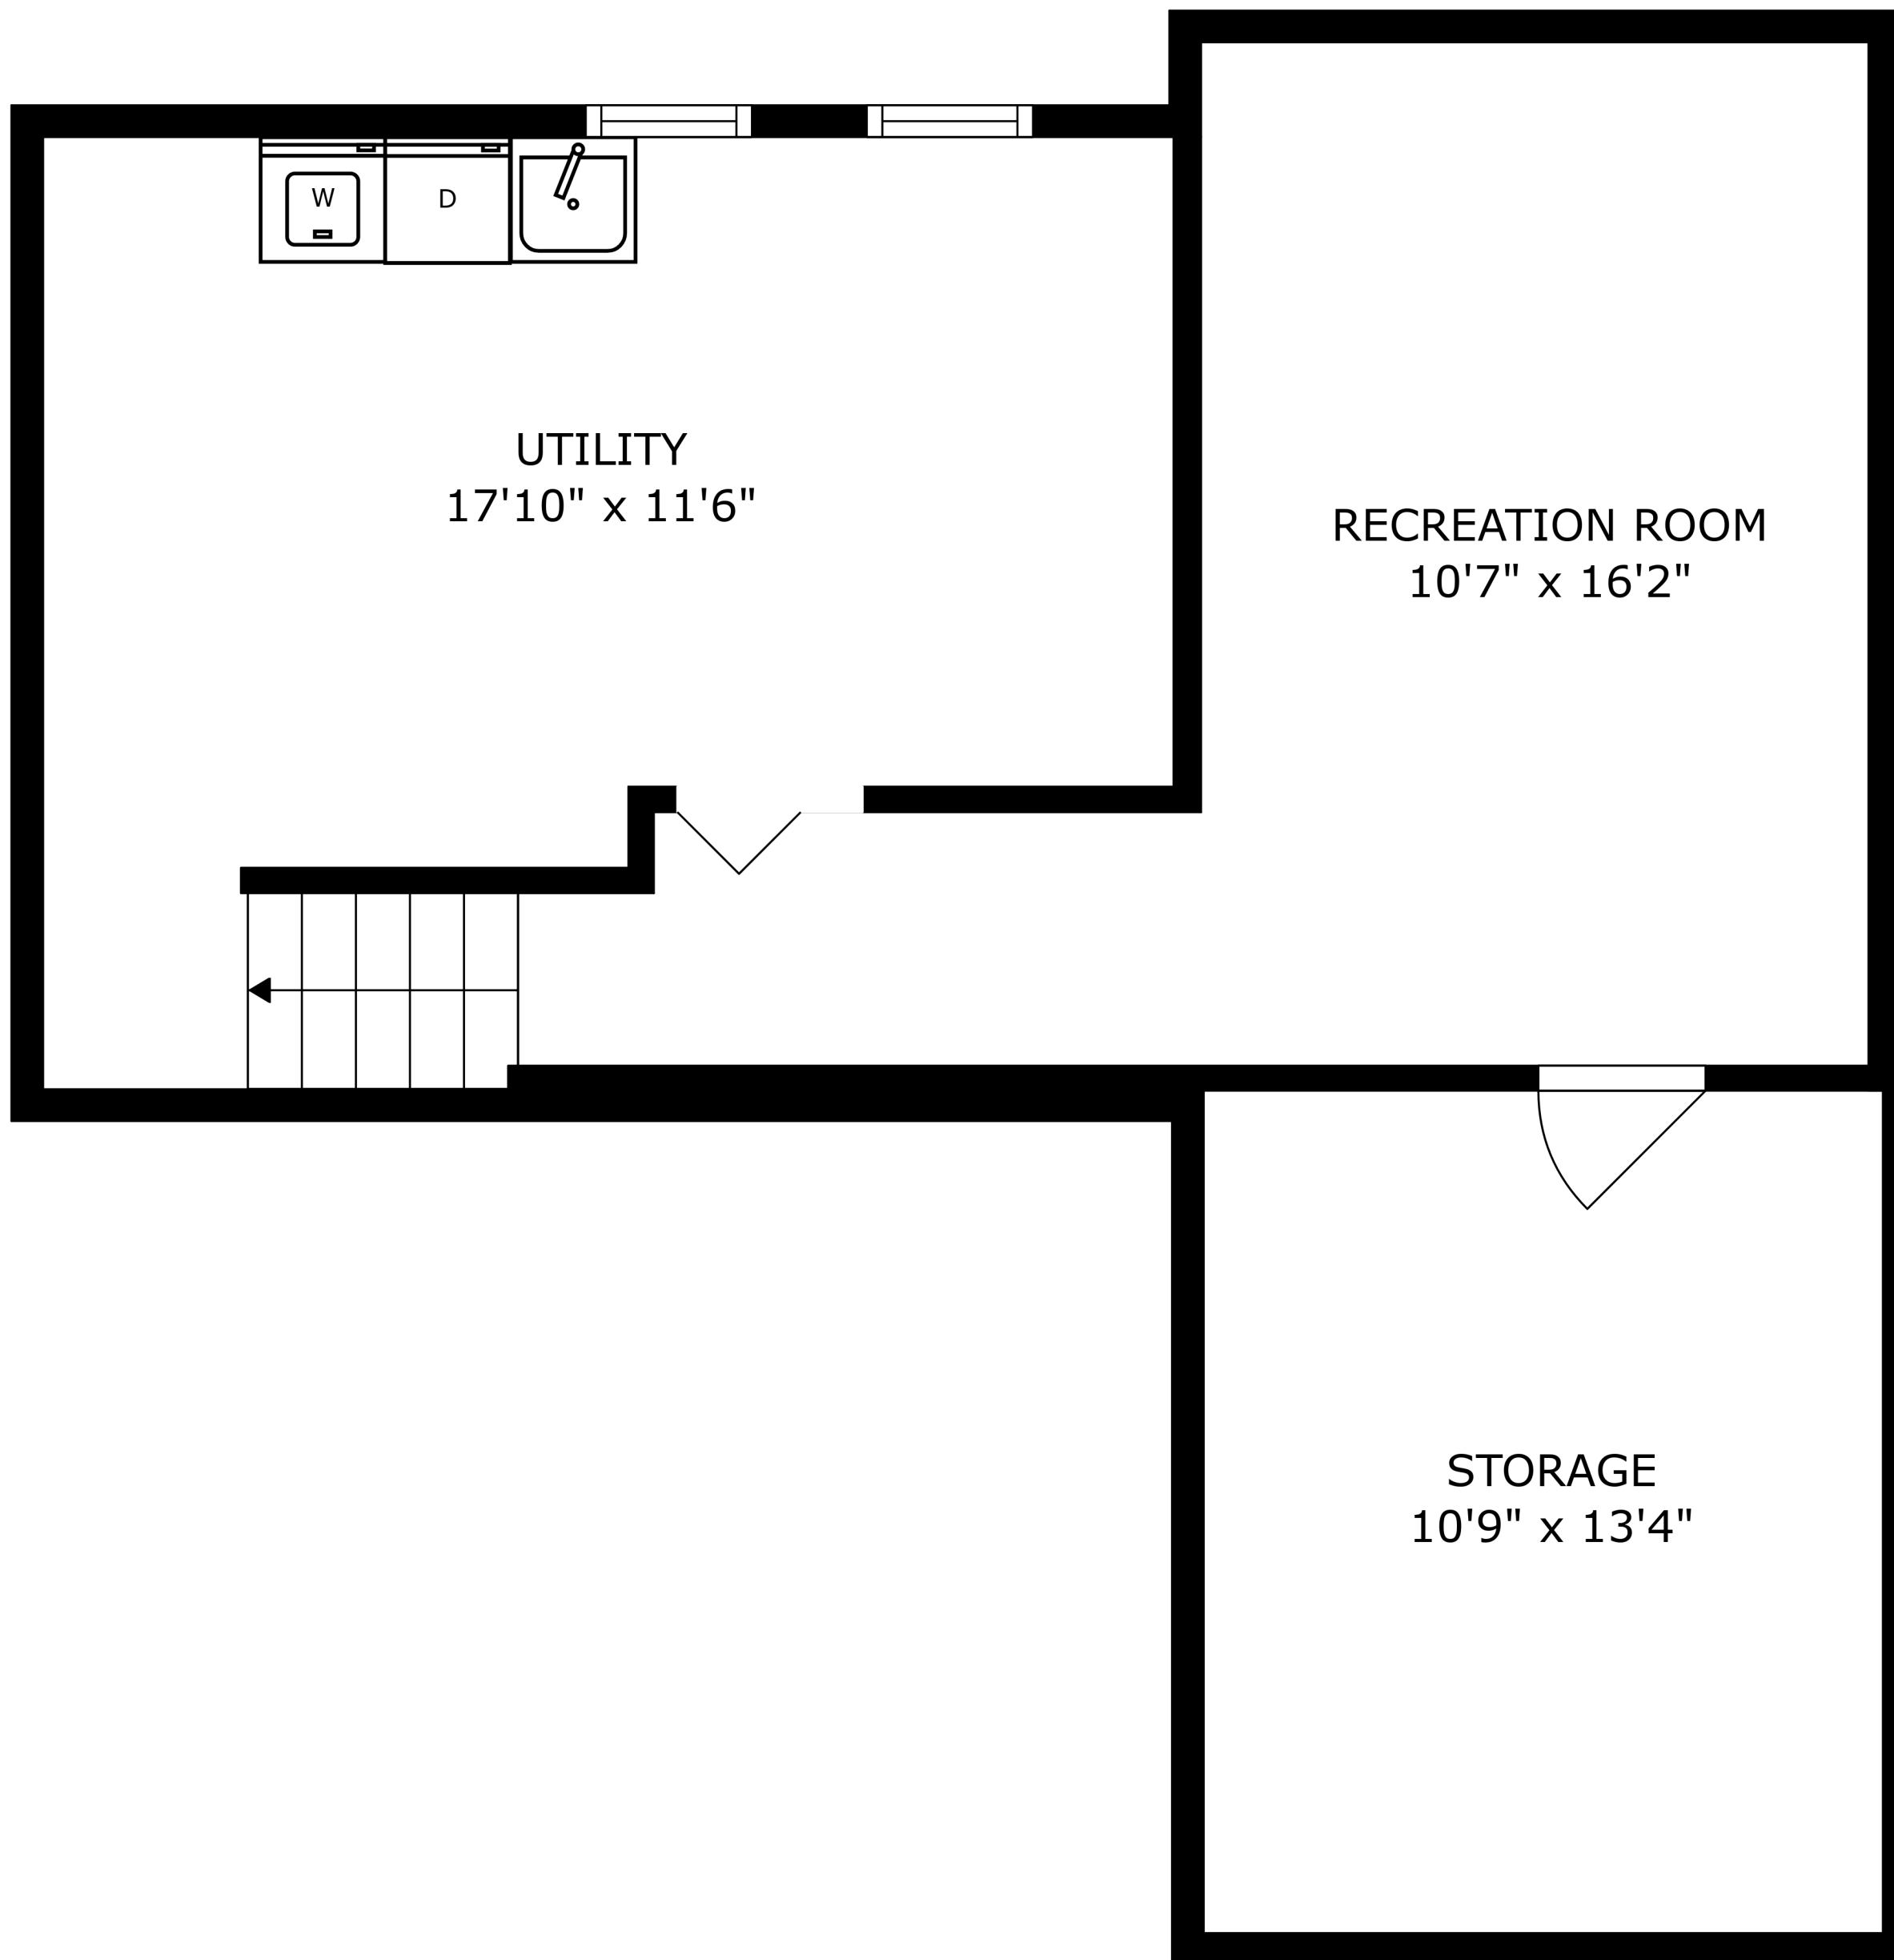

SIZES AND DIMENSIONS ARE APPROXIMATE, ACTUAL MAY VARY.

SIZES AND DIMENSIONS ARE APPROXIMATE, ACTUAL MAY VARY.

PATIO
14'5" x 15'0"

SIZES AND DIMENSIONS ARE APPROXIMATE, ACTUAL MAY VARY.

SIZES AND DIMENSIONS ARE APPROXIMATE, ACTUAL MAY VARY.