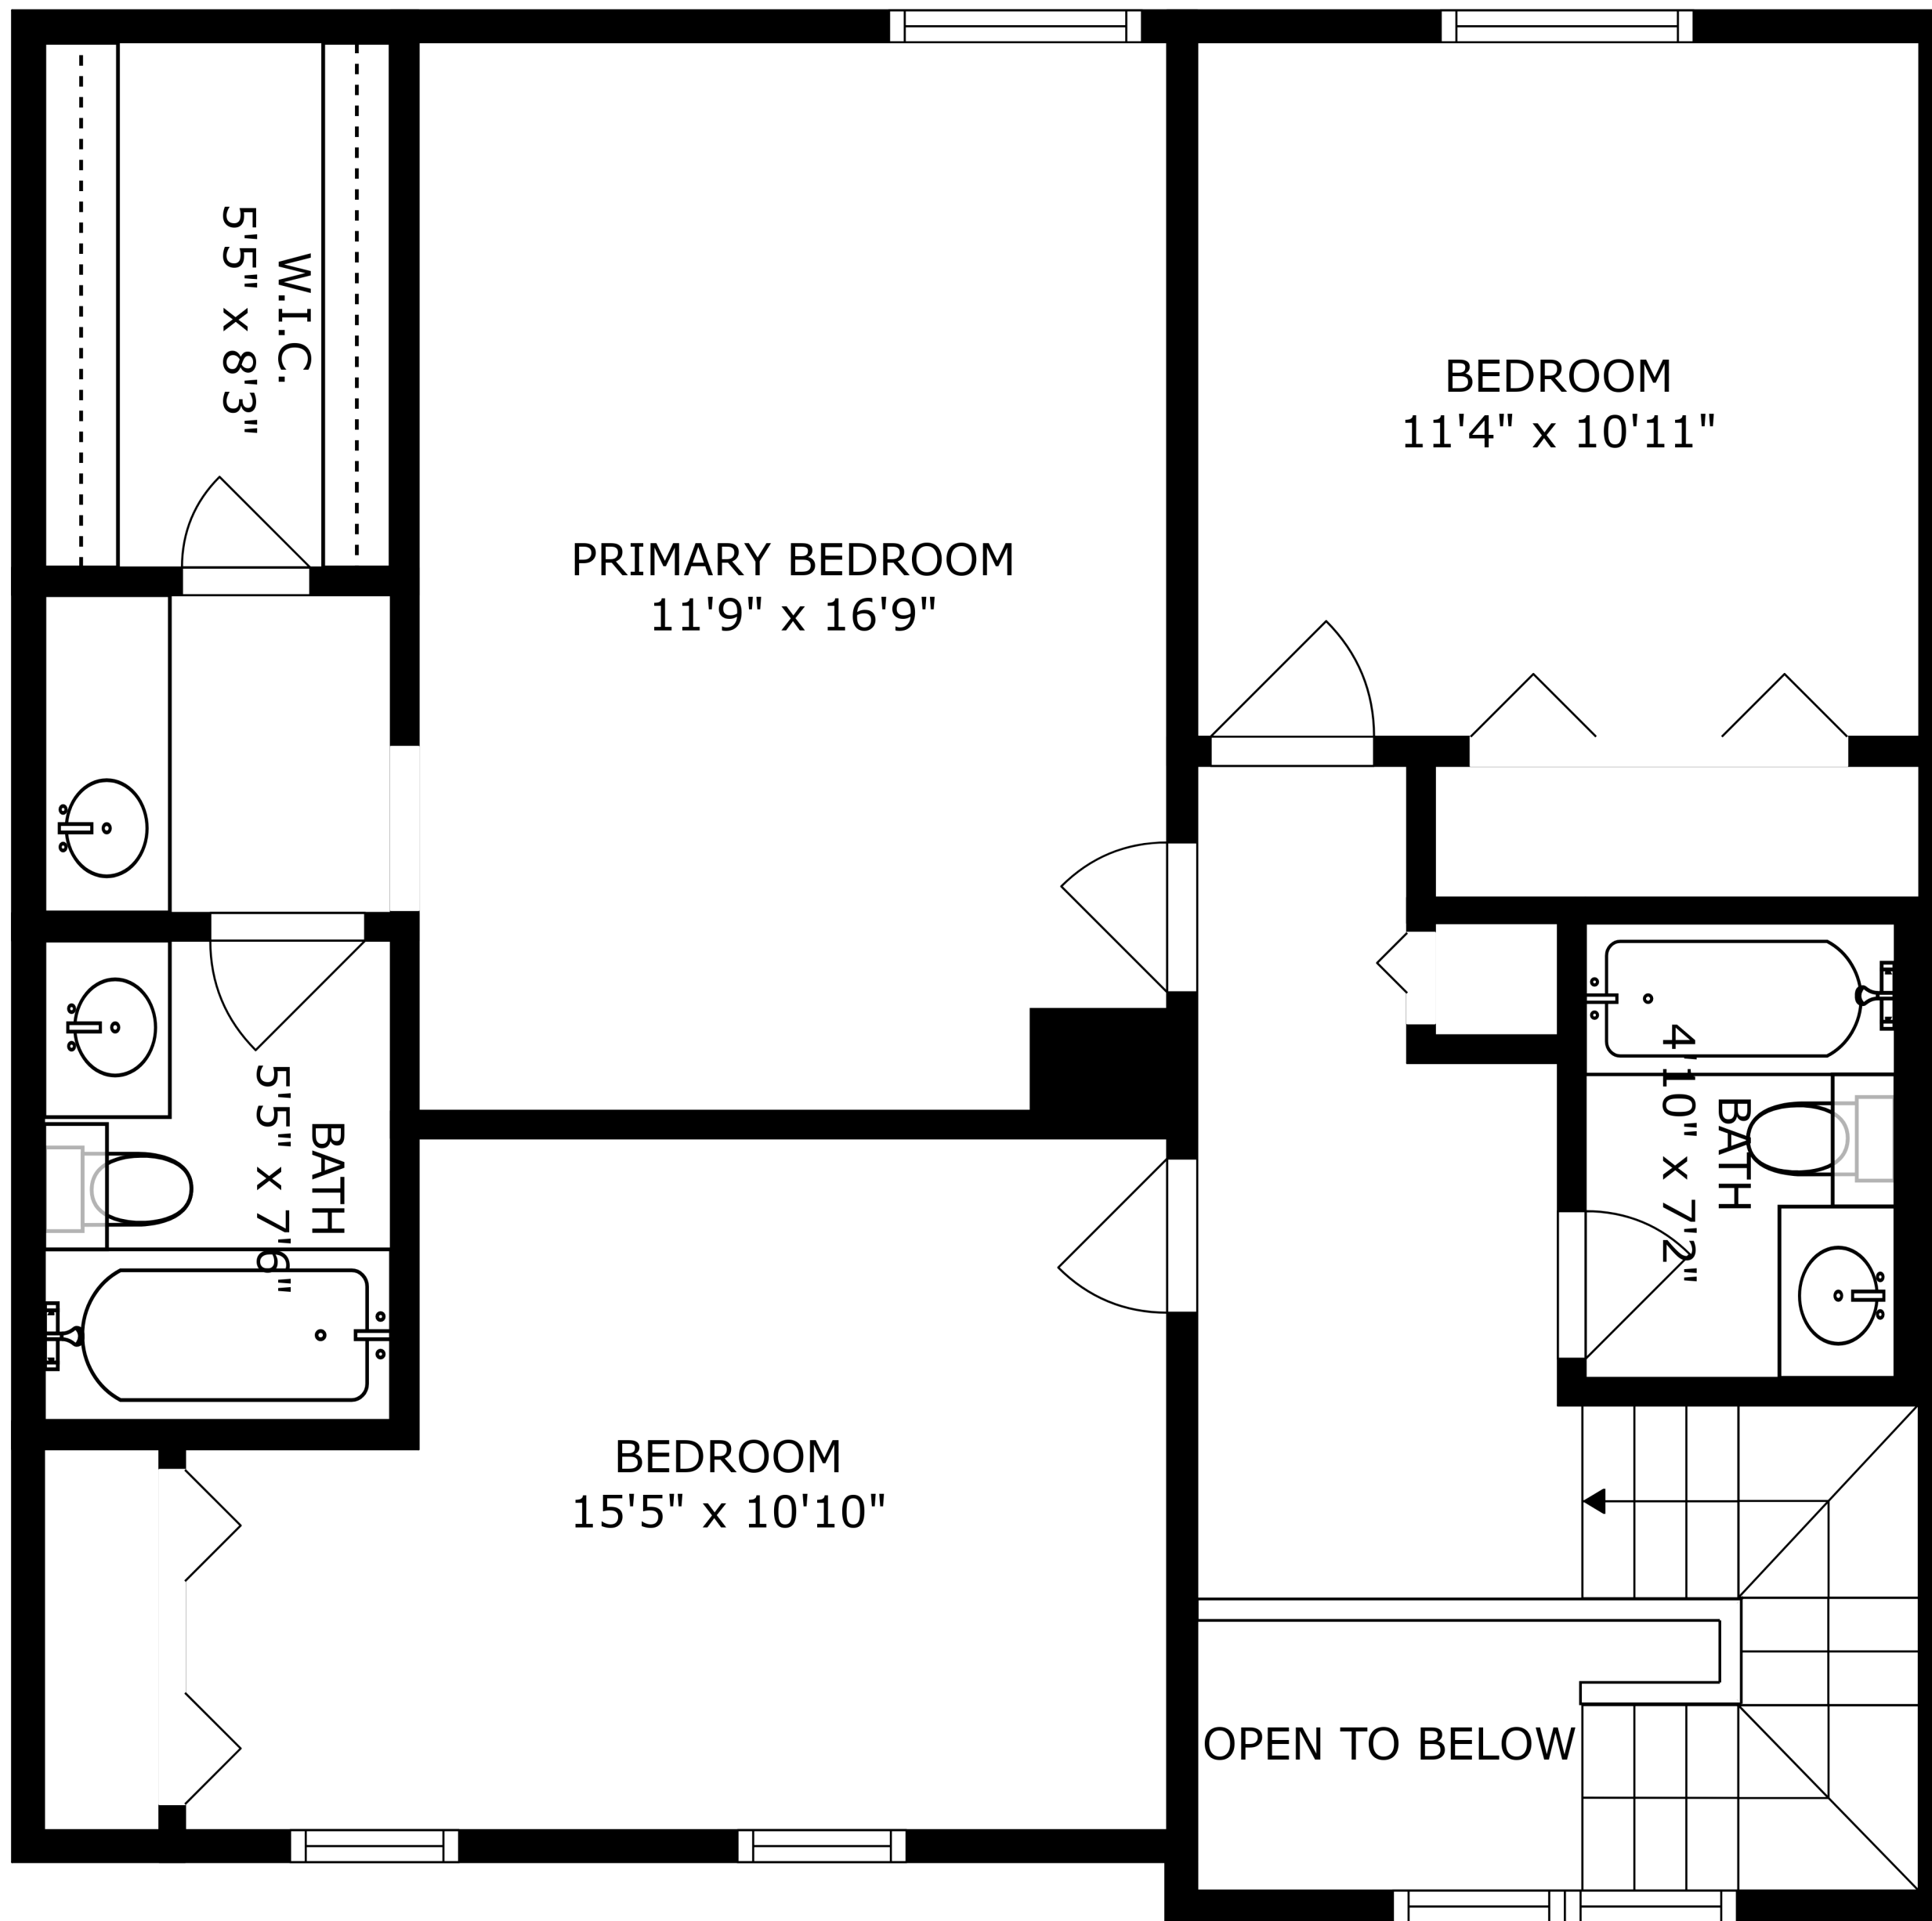

SIZES AND DIMENSIONS ARE APPROXIMATE, ACTUAL MAY VARY.

SIZES AND DIMENSIONS ARE APPROXIMATE, ACTUAL MAY VARY.

PATIO
14'5" x 15'0"

SIZES AND DIMENSIONS ARE APPROXIMATE, ACTUAL MAY VARY.

SIZES AND DIMENSIONS ARE APPROXIMATE, ACTUAL MAY VARY.