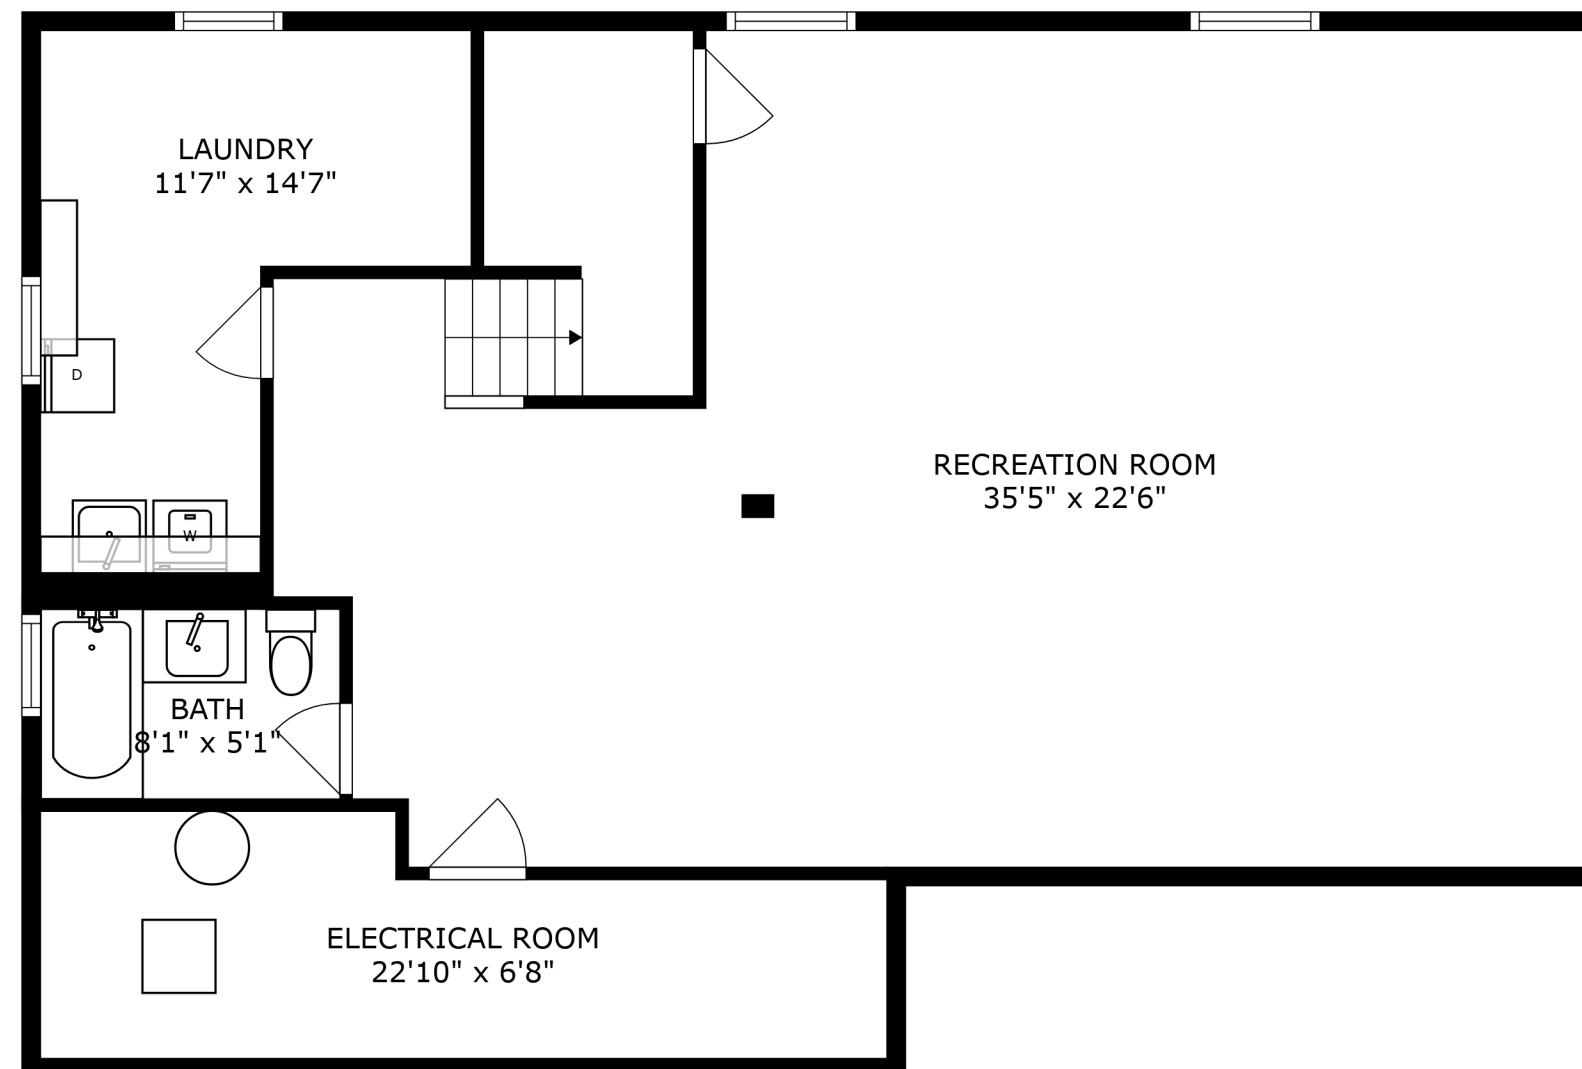

FLOOR 2

FLOOR 1

SIZES AND DIMENSIONS ARE APPROXIMATE, ACTUAL MAY VARY.

SIZES AND DIMENSIONS ARE APPROXIMATE, ACTUAL MAY VARY.

LAUNDRY
11'7" x 14'7"

RECREATION ROOM
35'5" x 22'6"

BATH
8'1" x 5'1"

ELECTRICAL ROOM
22'10" x 6'8"