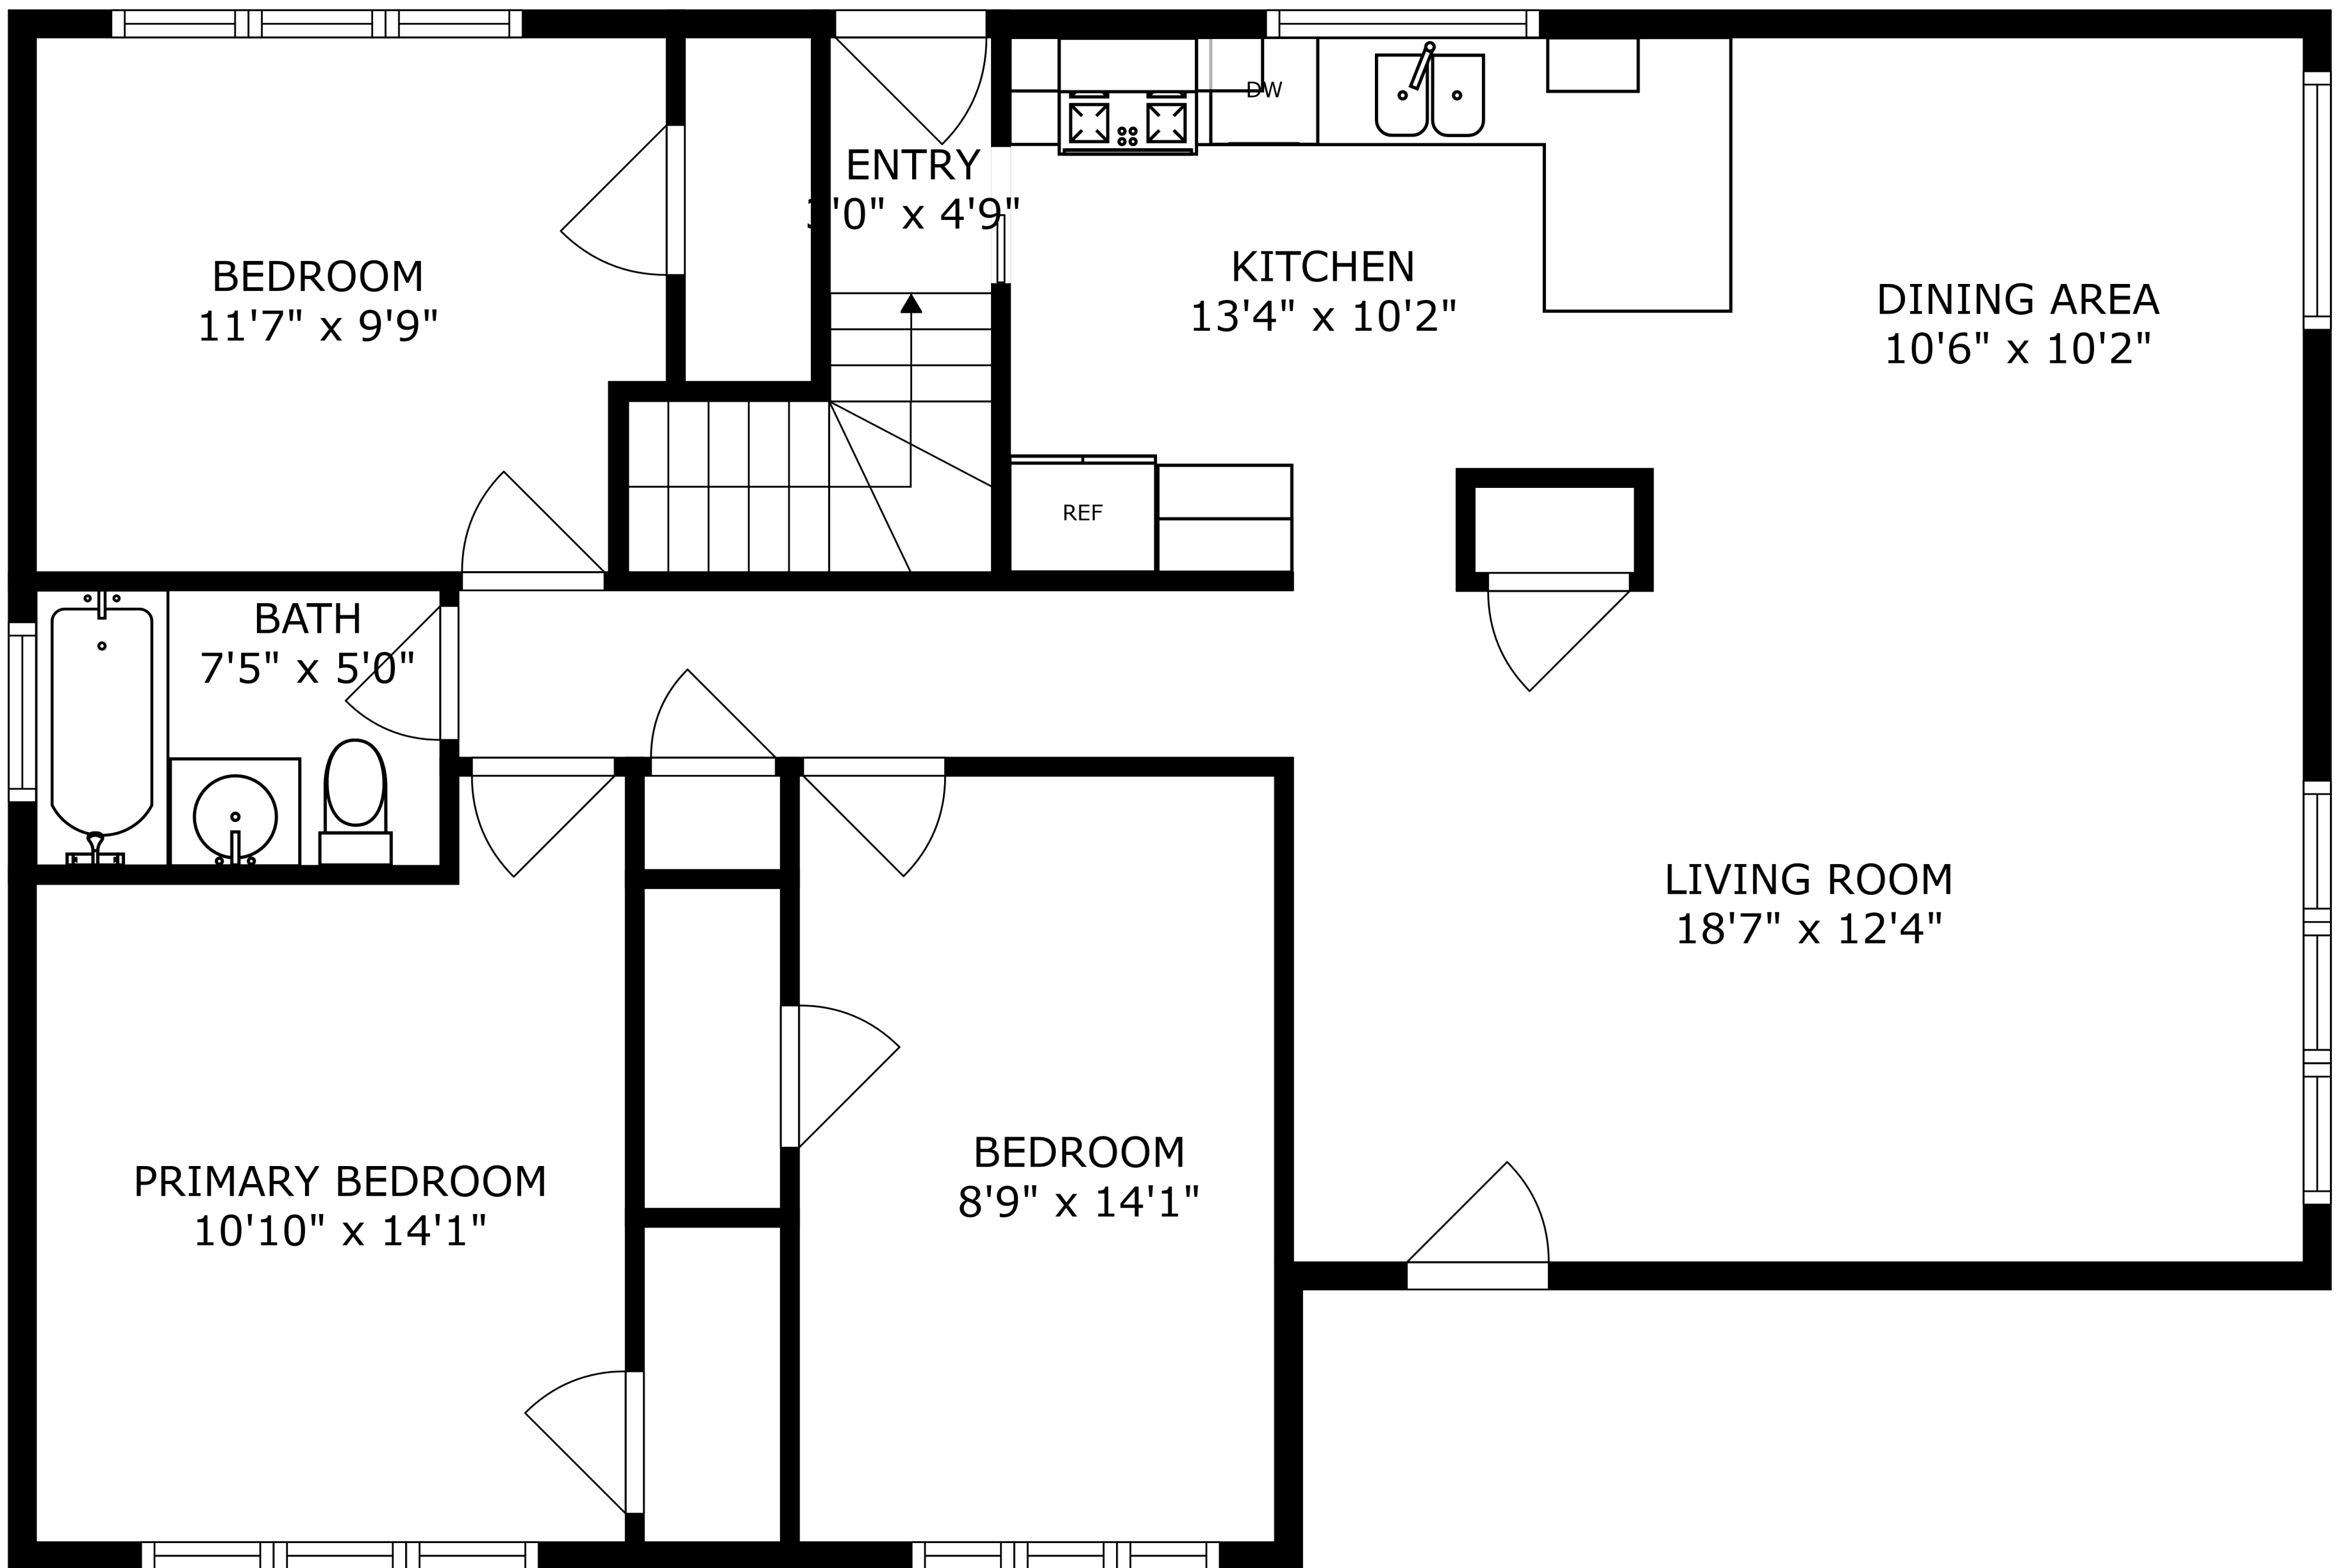

FLOOR 2

FLOOR 1

SIZES AND DIMENSIONS ARE APPROXIMATE, ACTUAL MAY VARY.

SIZES AND DIMENSIONS ARE APPROXIMATE, ACTUAL MAY VARY.

LAUNDRY
11'7" x 14'7"

RECREATION ROOM
35'5" x 22'6"

BATH
8'1" x 5'1"

ELECTRICAL ROOM
22'10" x 6'8"