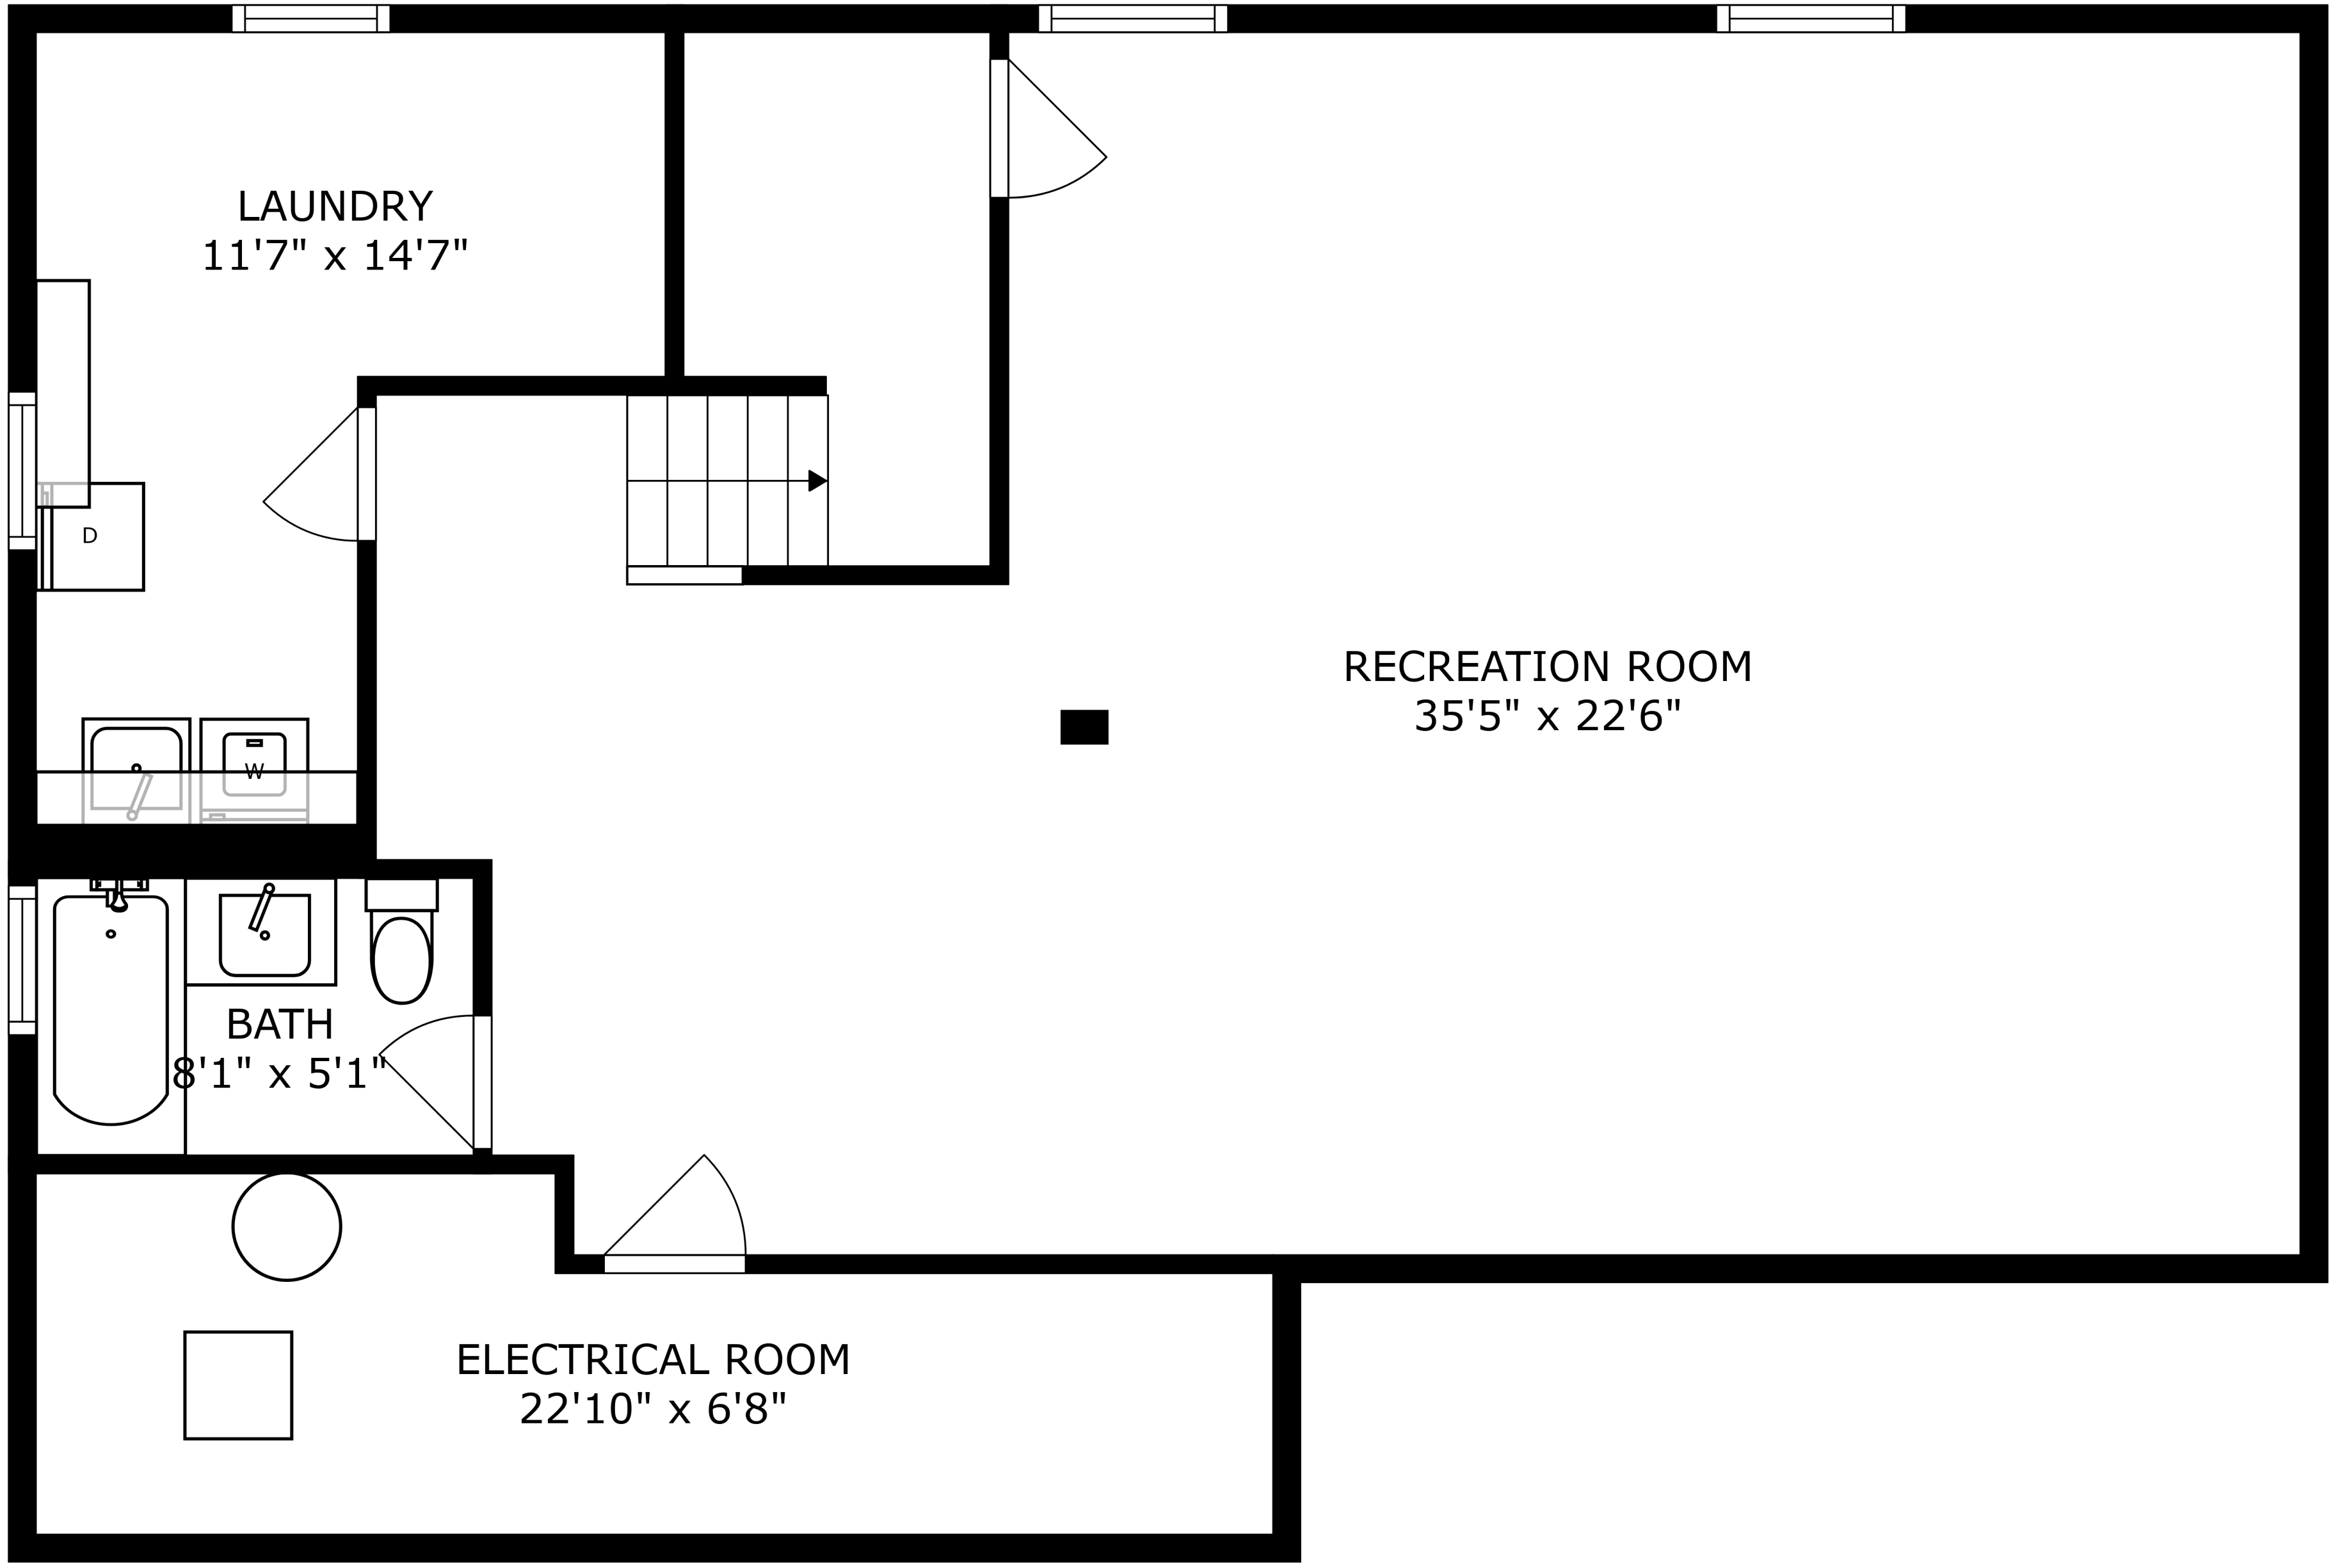

FLOOR 2

FLOOR 1

SIZES AND DIMENSIONS ARE APPROXIMATE, ACTUAL MAY VARY.

SIZES AND DIMENSIONS ARE APPROXIMATE, ACTUAL MAY VARY.

LAUNDRY
11'7" x 14'7"

RECREATION ROOM
35'5" x 22'6"

BATH
8'1" x 5'1"

ELECTRICAL ROOM
22'10" x 6'8"