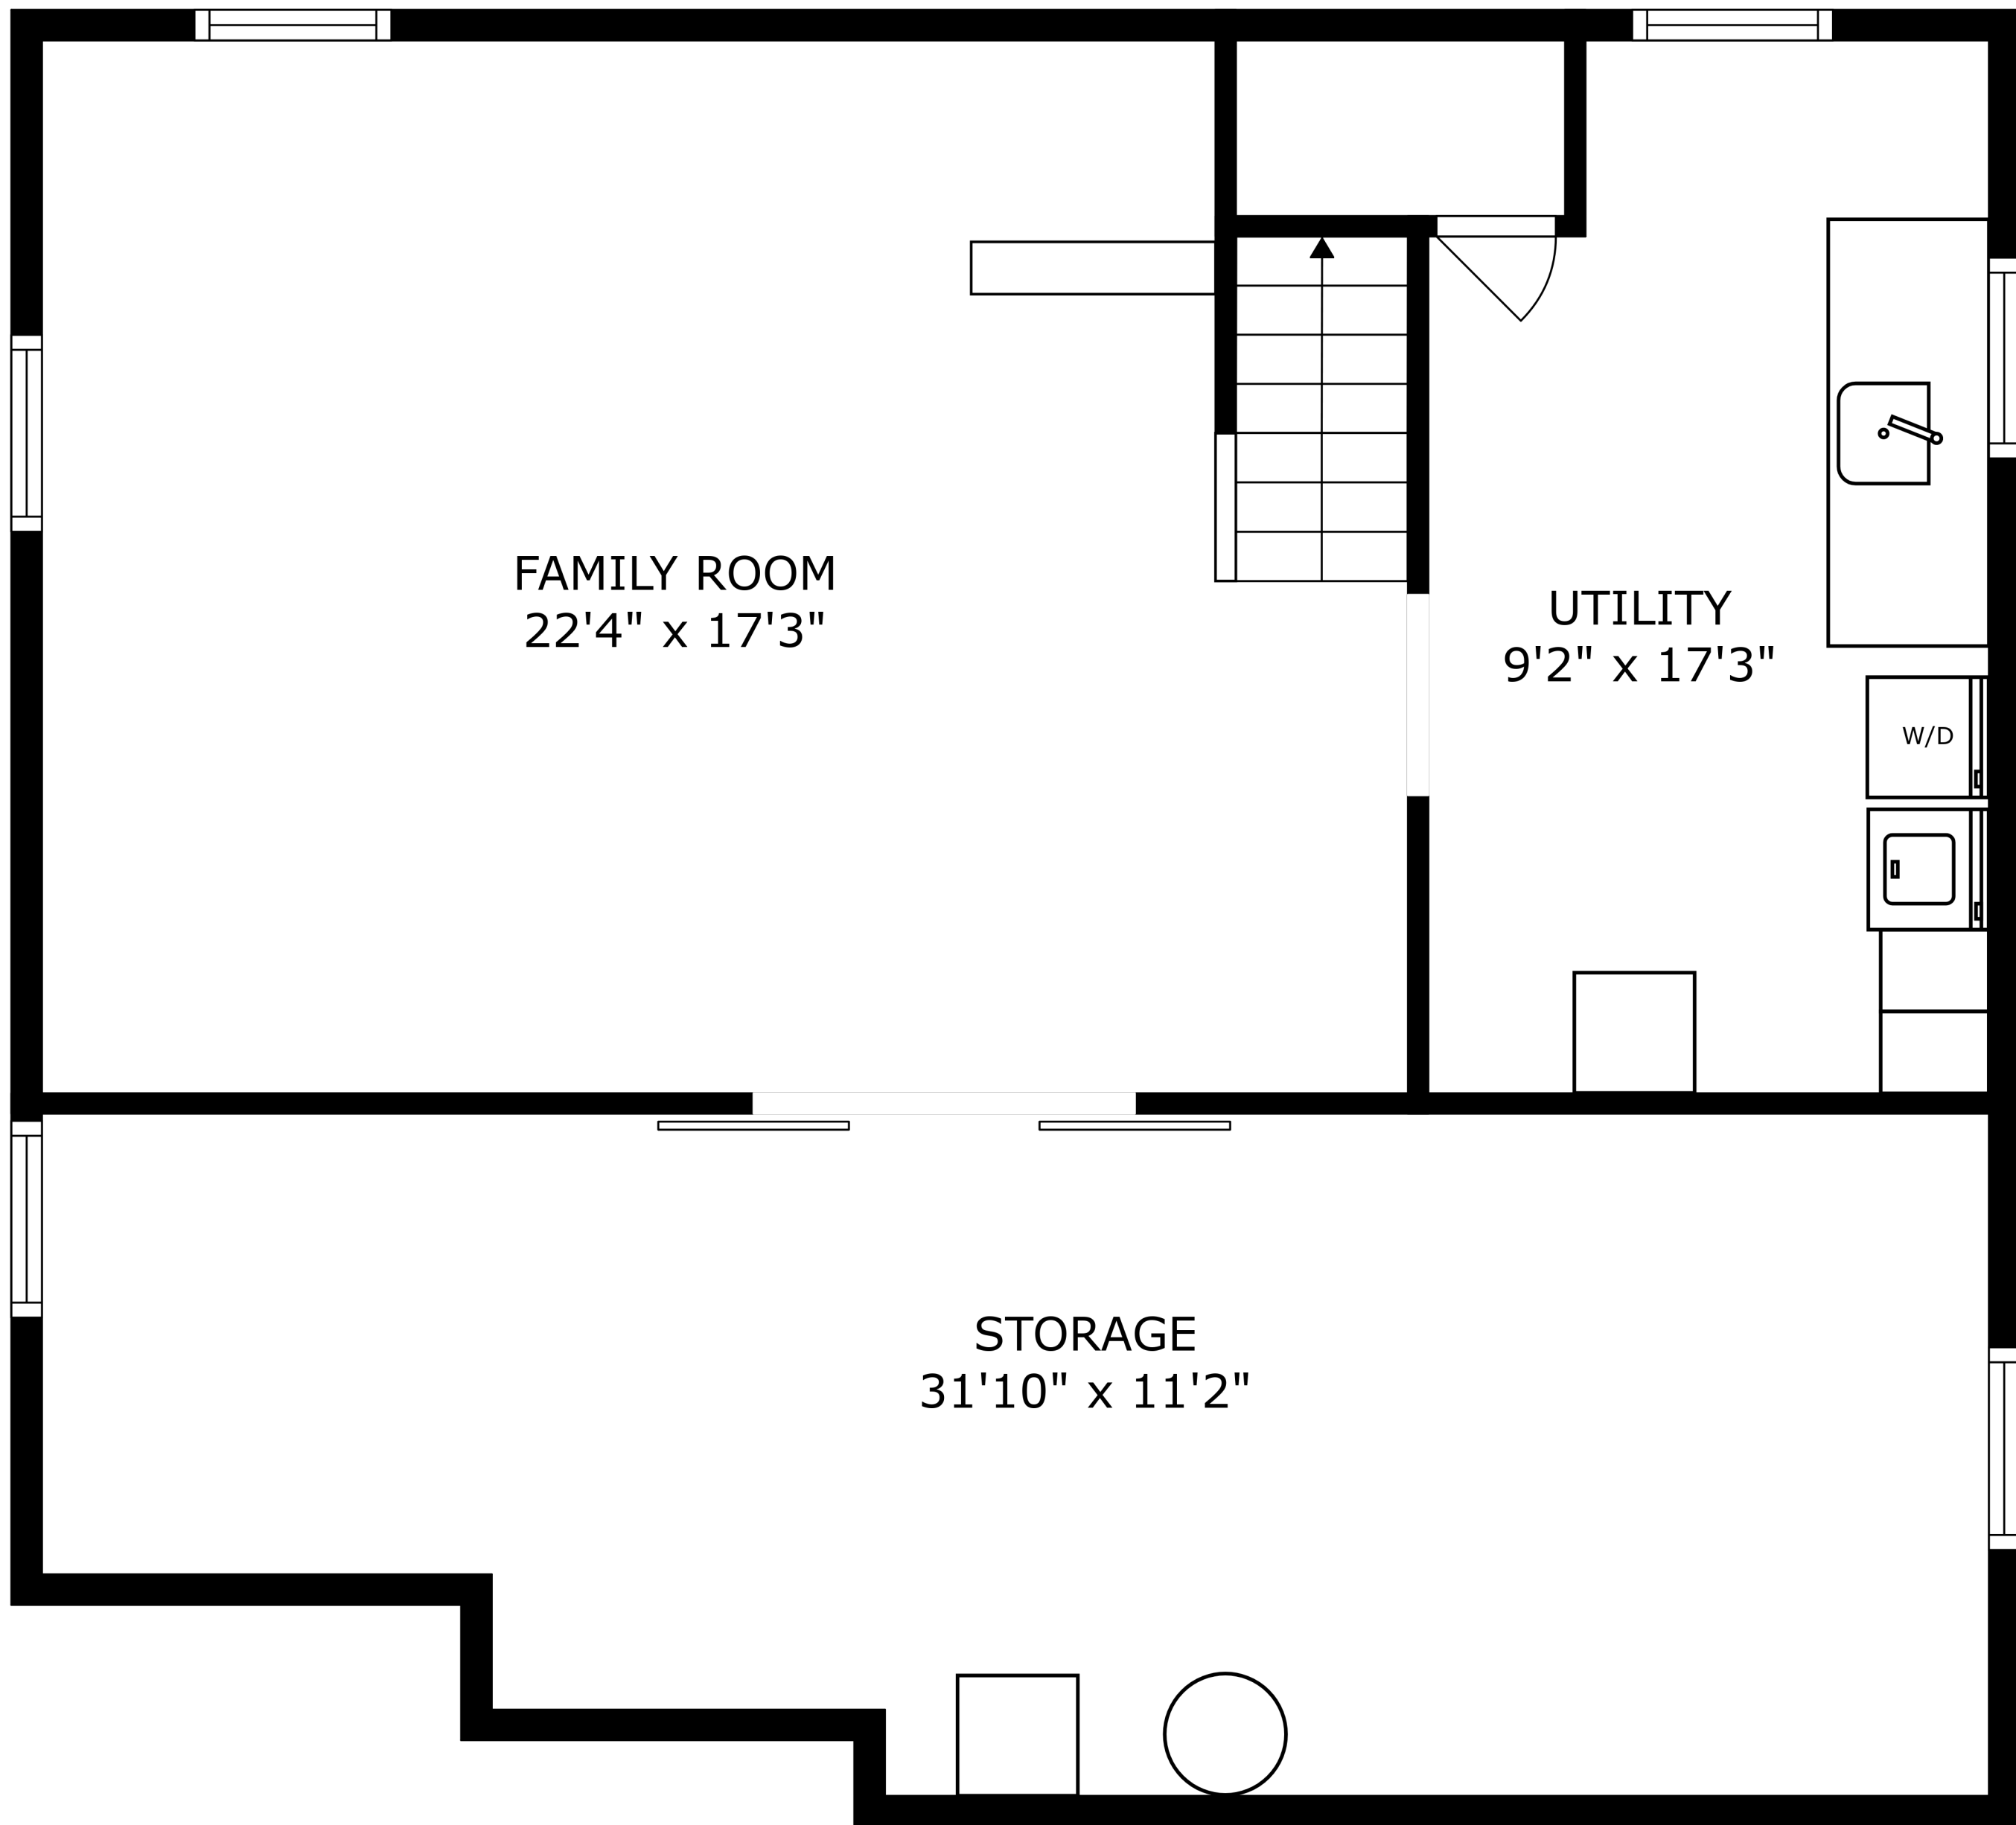

DECK
17'4" x 24'2"

SIZES AND DIMENSIONS ARE APPROXIMATE, ACTUAL MAY VARY.

SIZES AND DIMENSIONS ARE APPROXIMATE, ACTUAL MAY VARY.

DECK
17'4" x 24'2"

SIZES AND DIMENSIONS ARE APPROXIMATE, ACTUAL MAY VARY.

SIZES AND DIMENSIONS ARE APPROXIMATE, ACTUAL MAY VARY.