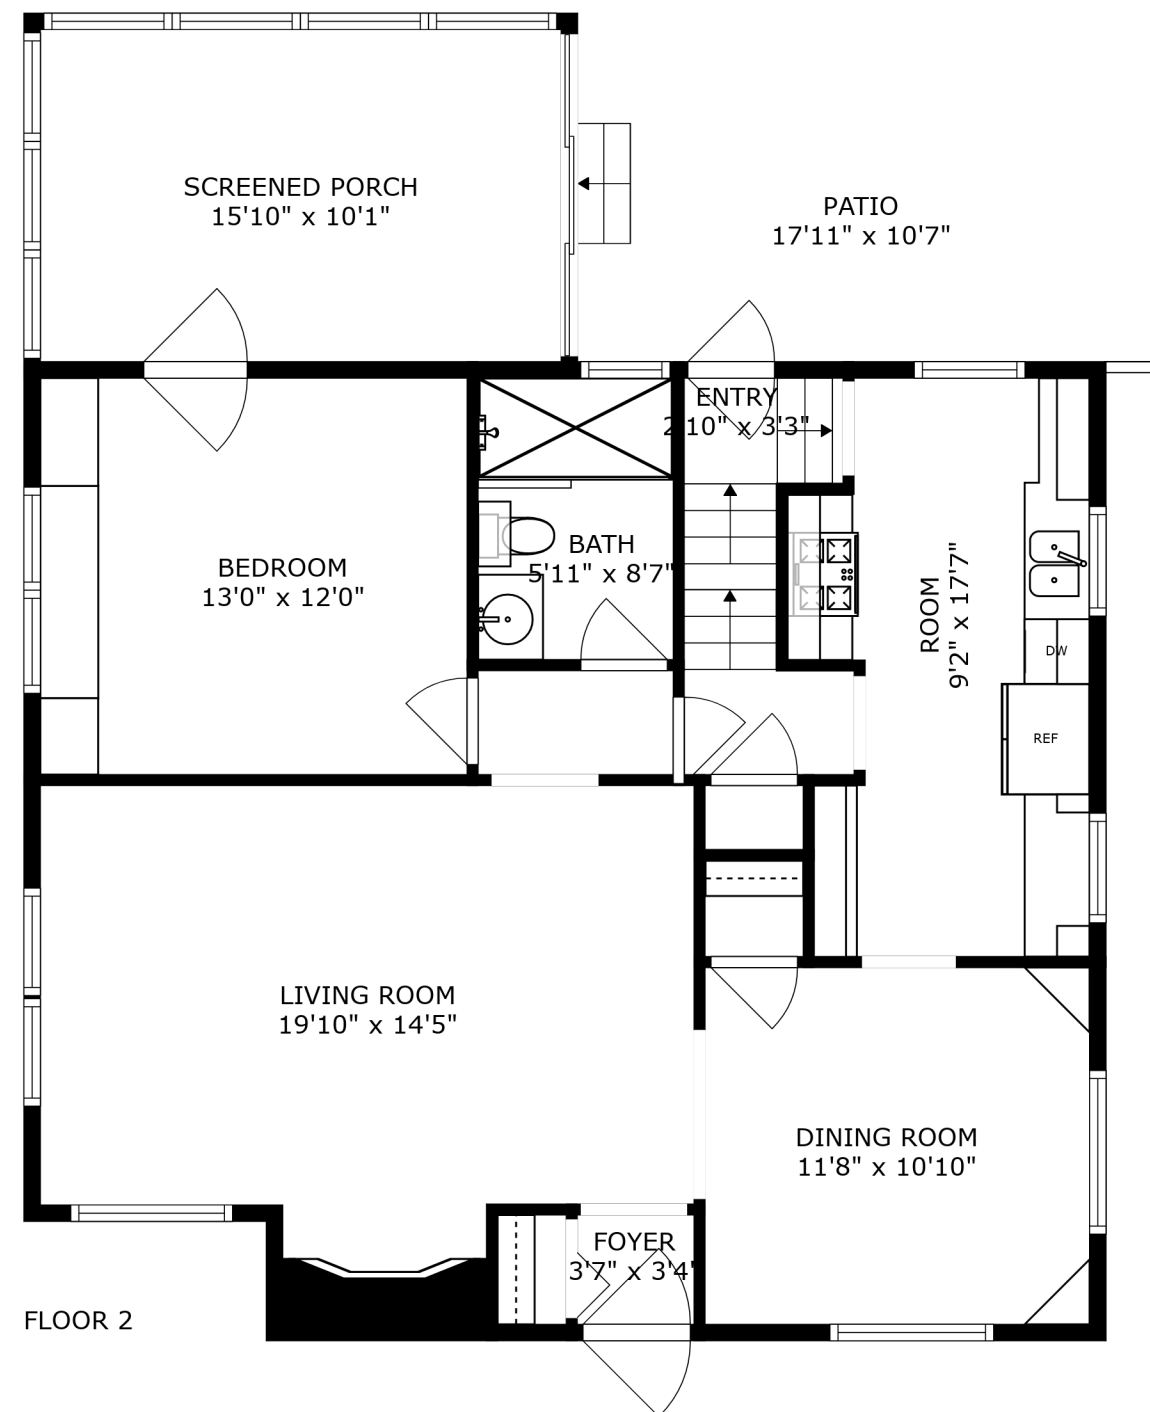

DECK
17'4" x 24'2"

SIZES AND DIMENSIONS ARE APPROXIMATE, ACTUAL MAY VARY.

SIZES AND DIMENSIONS ARE APPROXIMATE, ACTUAL MAY VARY.

DECK
17'4" x 24'2"

SIZES AND DIMENSIONS ARE APPROXIMATE, ACTUAL MAY VARY.

SIZES AND DIMENSIONS ARE APPROXIMATE, ACTUAL MAY VARY.