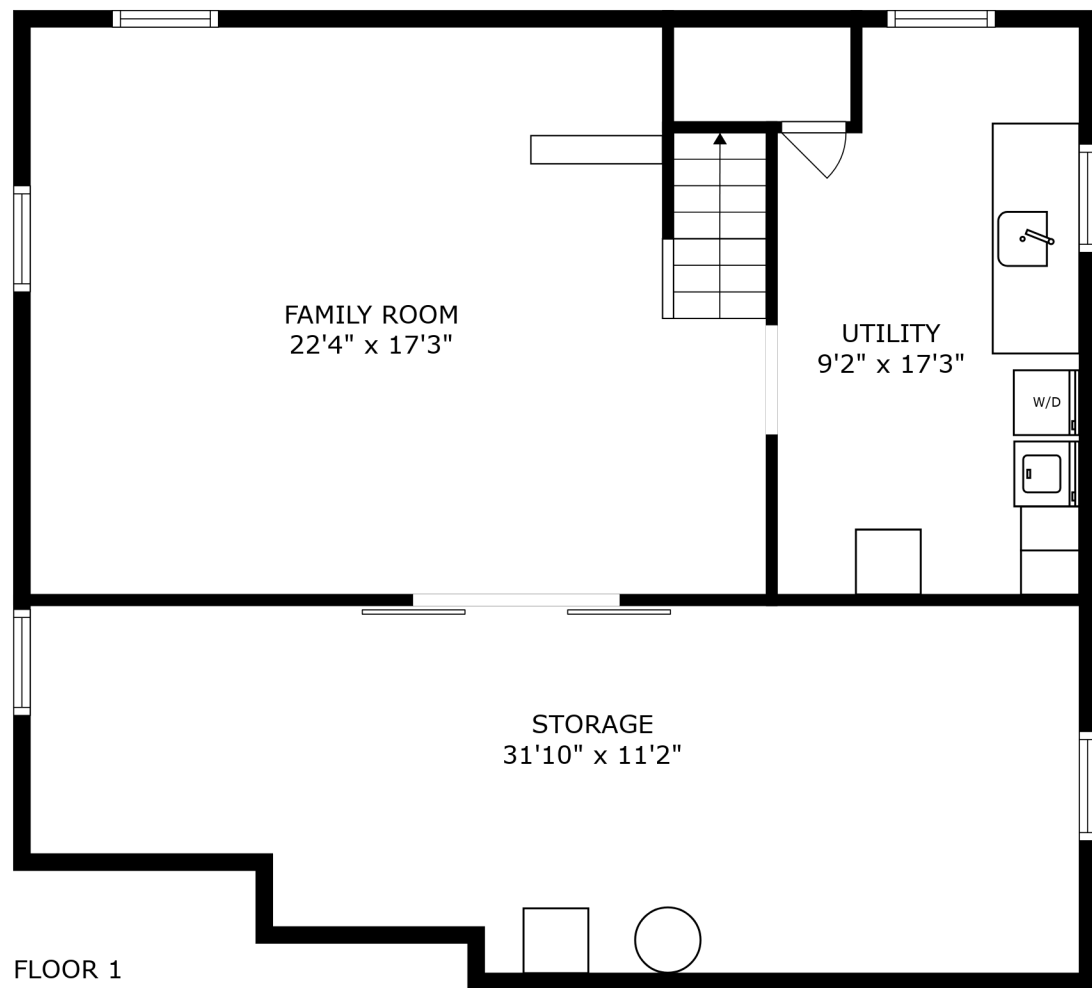

DECK
17'4" x 24'2"

SIZES AND DIMENSIONS ARE APPROXIMATE, ACTUAL MAY VARY.

SIZES AND DIMENSIONS ARE APPROXIMATE, ACTUAL MAY VARY.

DECK
17'4" x 24'2"

SIZES AND DIMENSIONS ARE APPROXIMATE, ACTUAL MAY VARY.

SIZES AND DIMENSIONS ARE APPROXIMATE, ACTUAL MAY VARY.