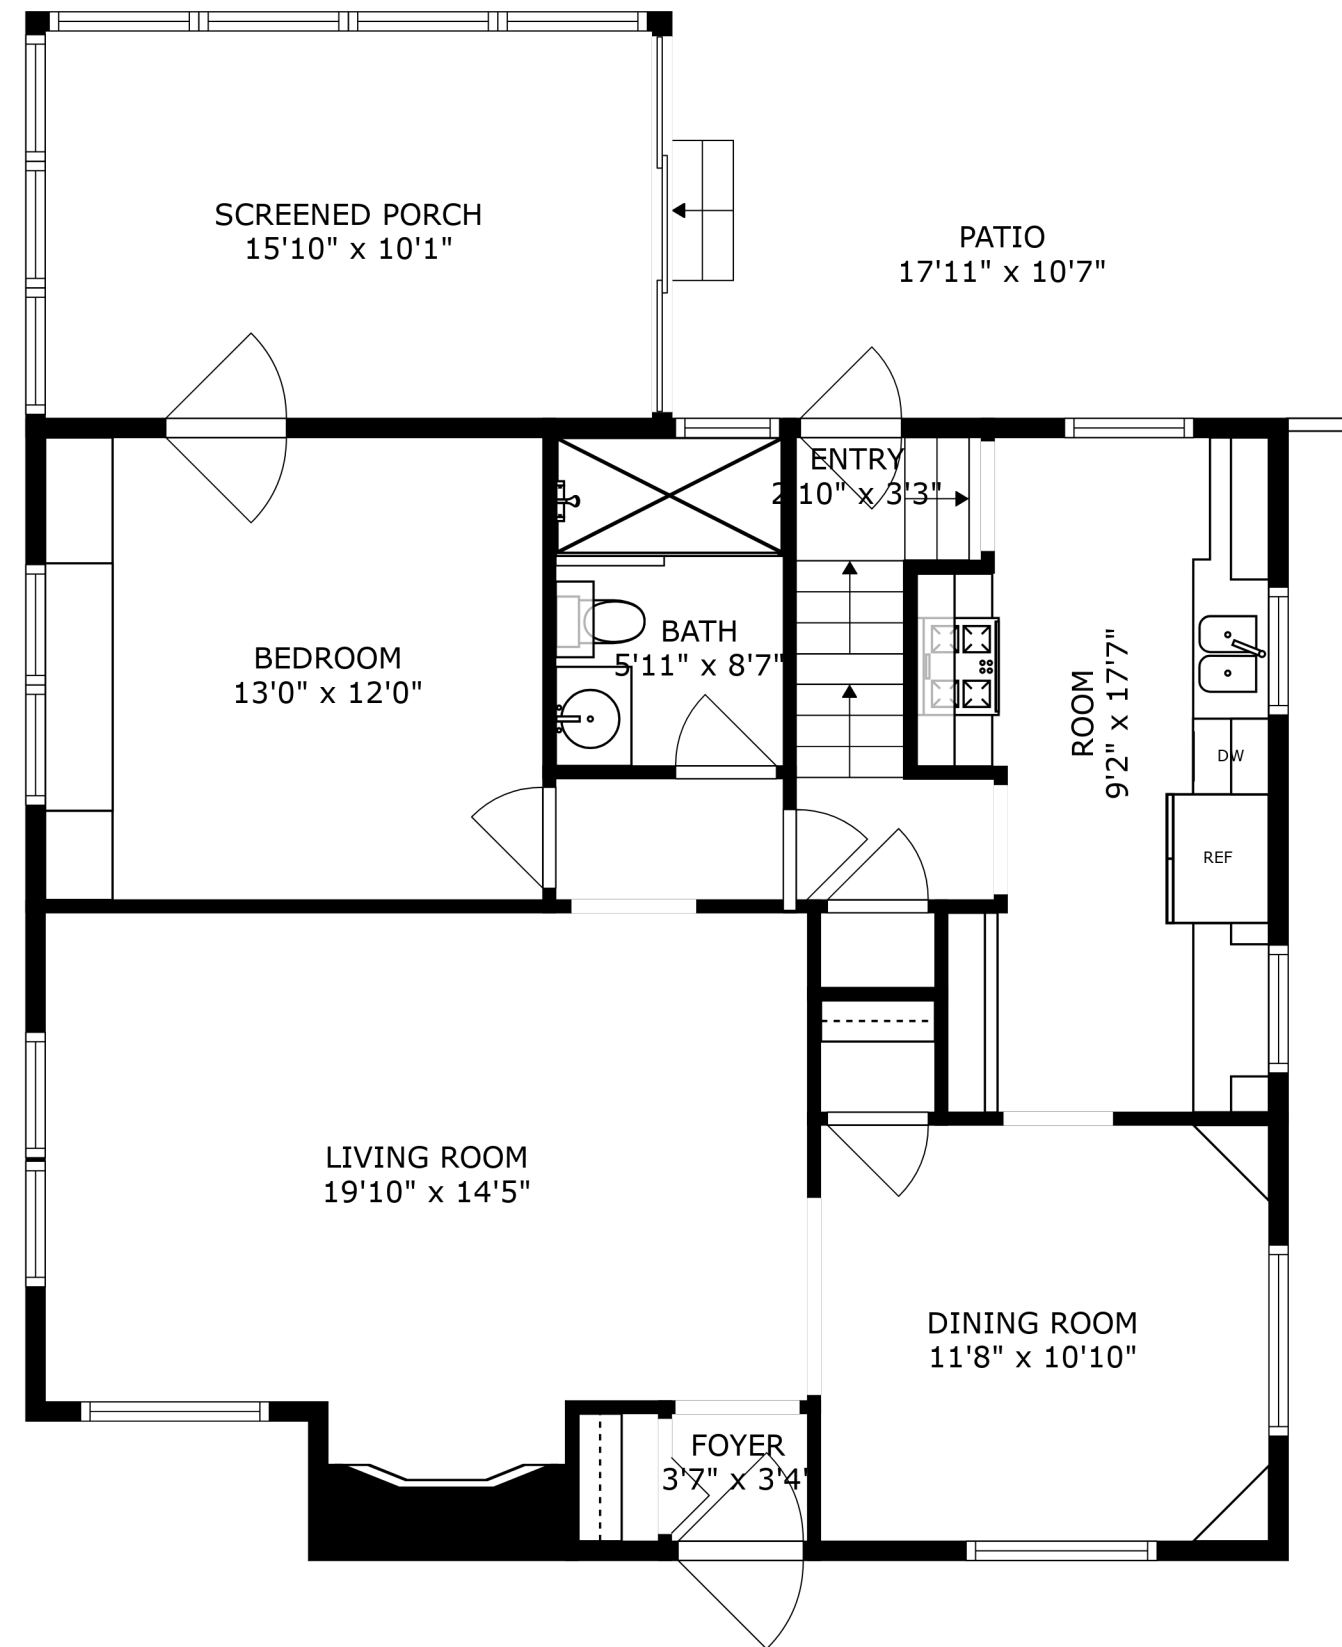

DECK
17'4" x 24'2"

SIZES AND DIMENSIONS ARE APPROXIMATE, ACTUAL MAY VARY.

SIZES AND DIMENSIONS ARE APPROXIMATE, ACTUAL MAY VARY.

DECK
17'4" x 24'2"

SIZES AND DIMENSIONS ARE APPROXIMATE, ACTUAL MAY VARY.

SIZES AND DIMENSIONS ARE APPROXIMATE, ACTUAL MAY VARY.