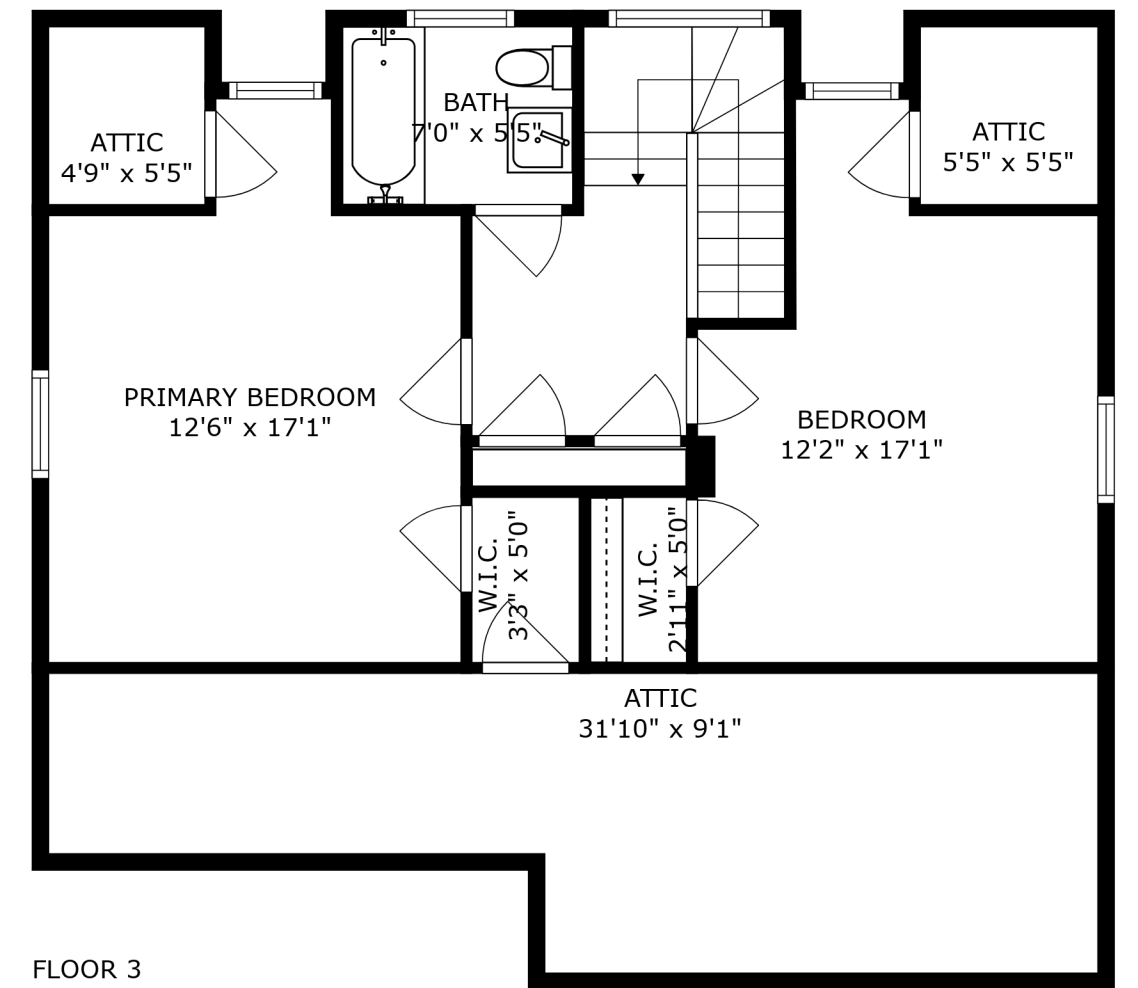

DECK
17'4" x 24'2"

SIZES AND DIMENSIONS ARE APPROXIMATE, ACTUAL MAY VARY.

SIZES AND DIMENSIONS ARE APPROXIMATE, ACTUAL MAY VARY.

DECK
17'4" x 24'2"

SIZES AND DIMENSIONS ARE APPROXIMATE, ACTUAL MAY VARY.

SIZES AND DIMENSIONS ARE APPROXIMATE, ACTUAL MAY VARY.