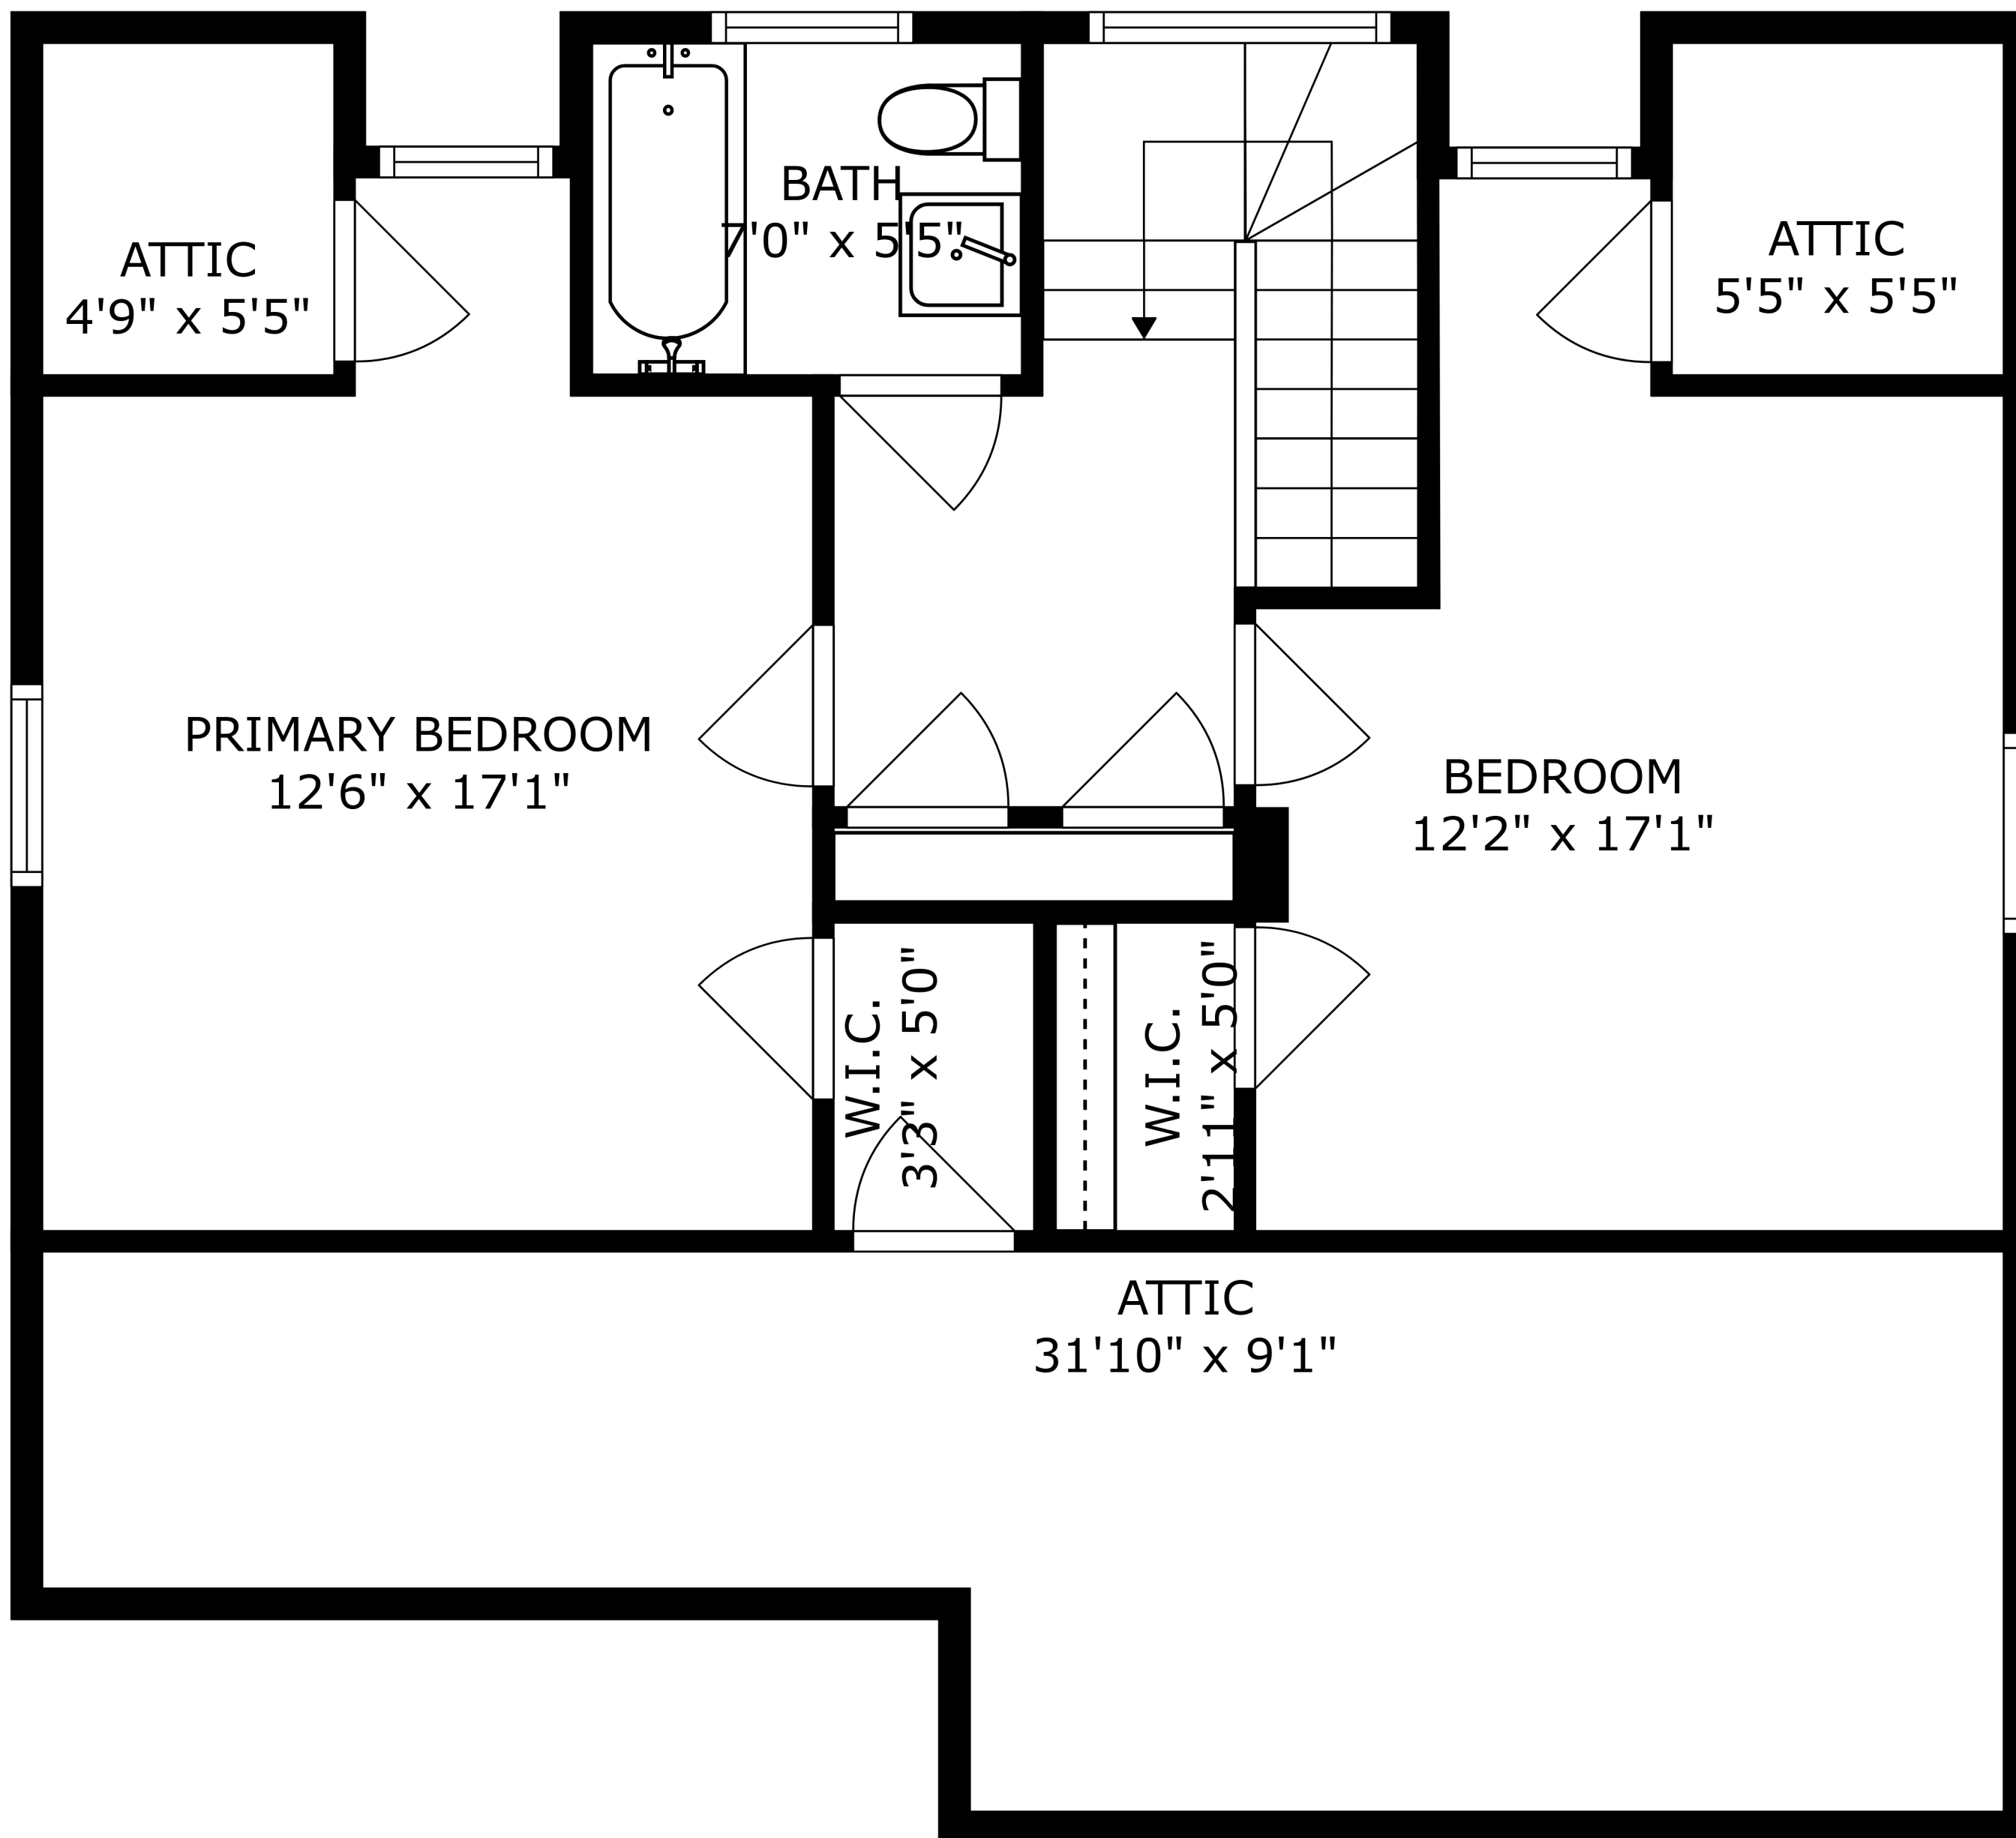

DECK
17'4" x 24'2"

SIZES AND DIMENSIONS ARE APPROXIMATE, ACTUAL MAY VARY.

SIZES AND DIMENSIONS ARE APPROXIMATE, ACTUAL MAY VARY.

DECK
17'4" x 24'2"

SIZES AND DIMENSIONS ARE APPROXIMATE, ACTUAL MAY VARY.

SIZES AND DIMENSIONS ARE APPROXIMATE, ACTUAL MAY VARY.