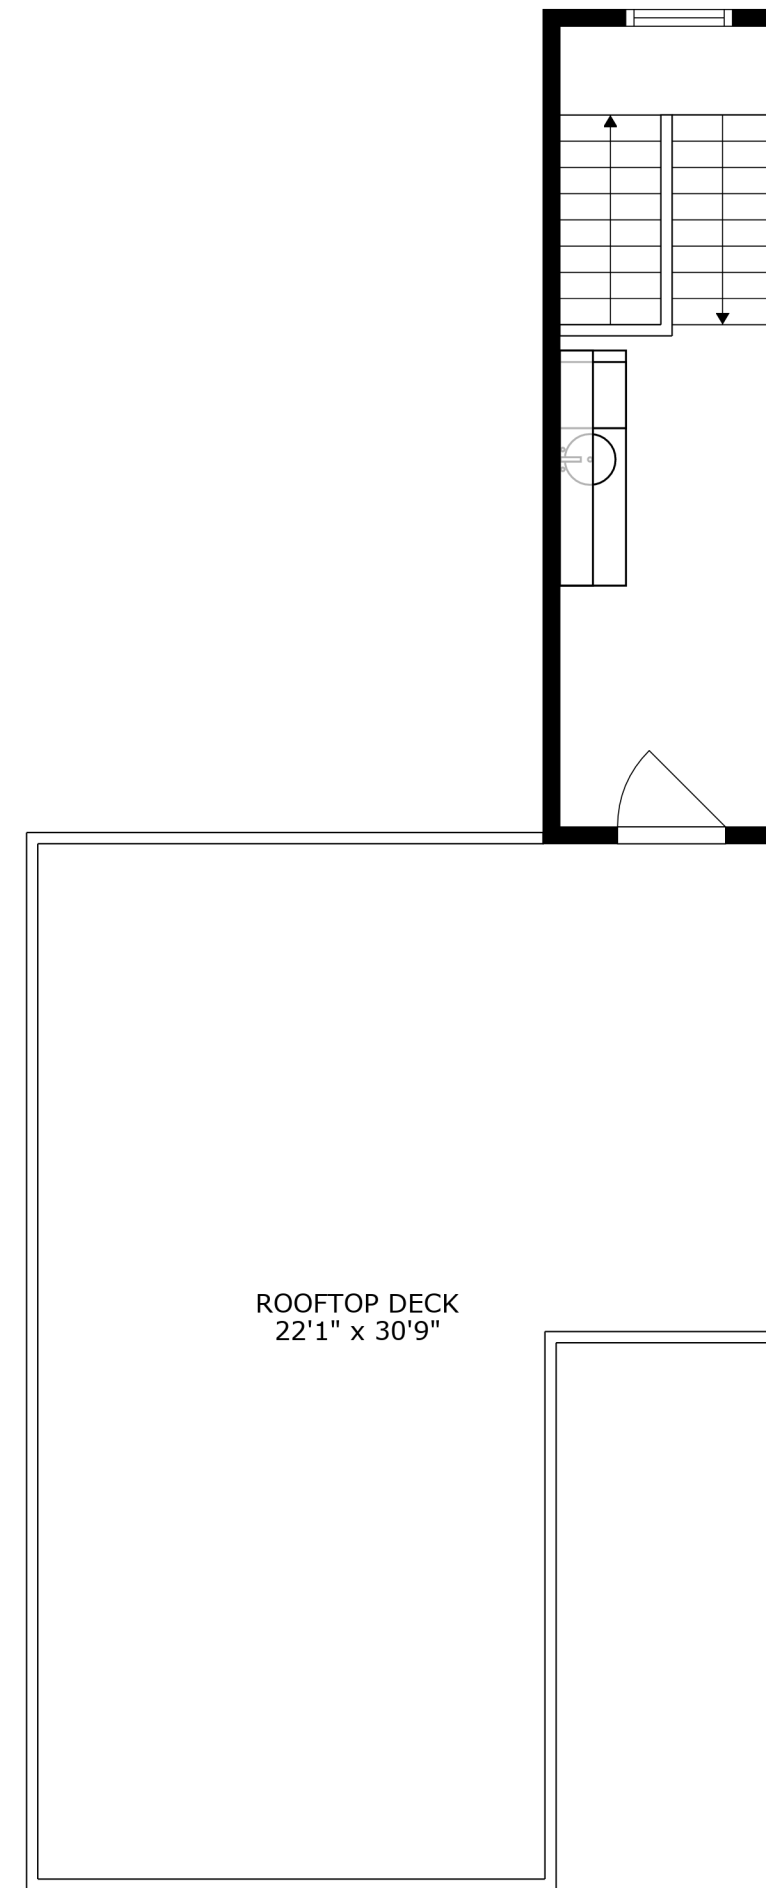

FLOOR 1

FLOOR 2

SIZES AND DIMENSIONS ARE APPROXIMATE, ACTUAL MAY VARY.

ROOFTOP DECK
22'1" x 30'9"

SIZES AND DIMENSIONS ARE APPROXIMATE, ACTUAL MAY VARY.