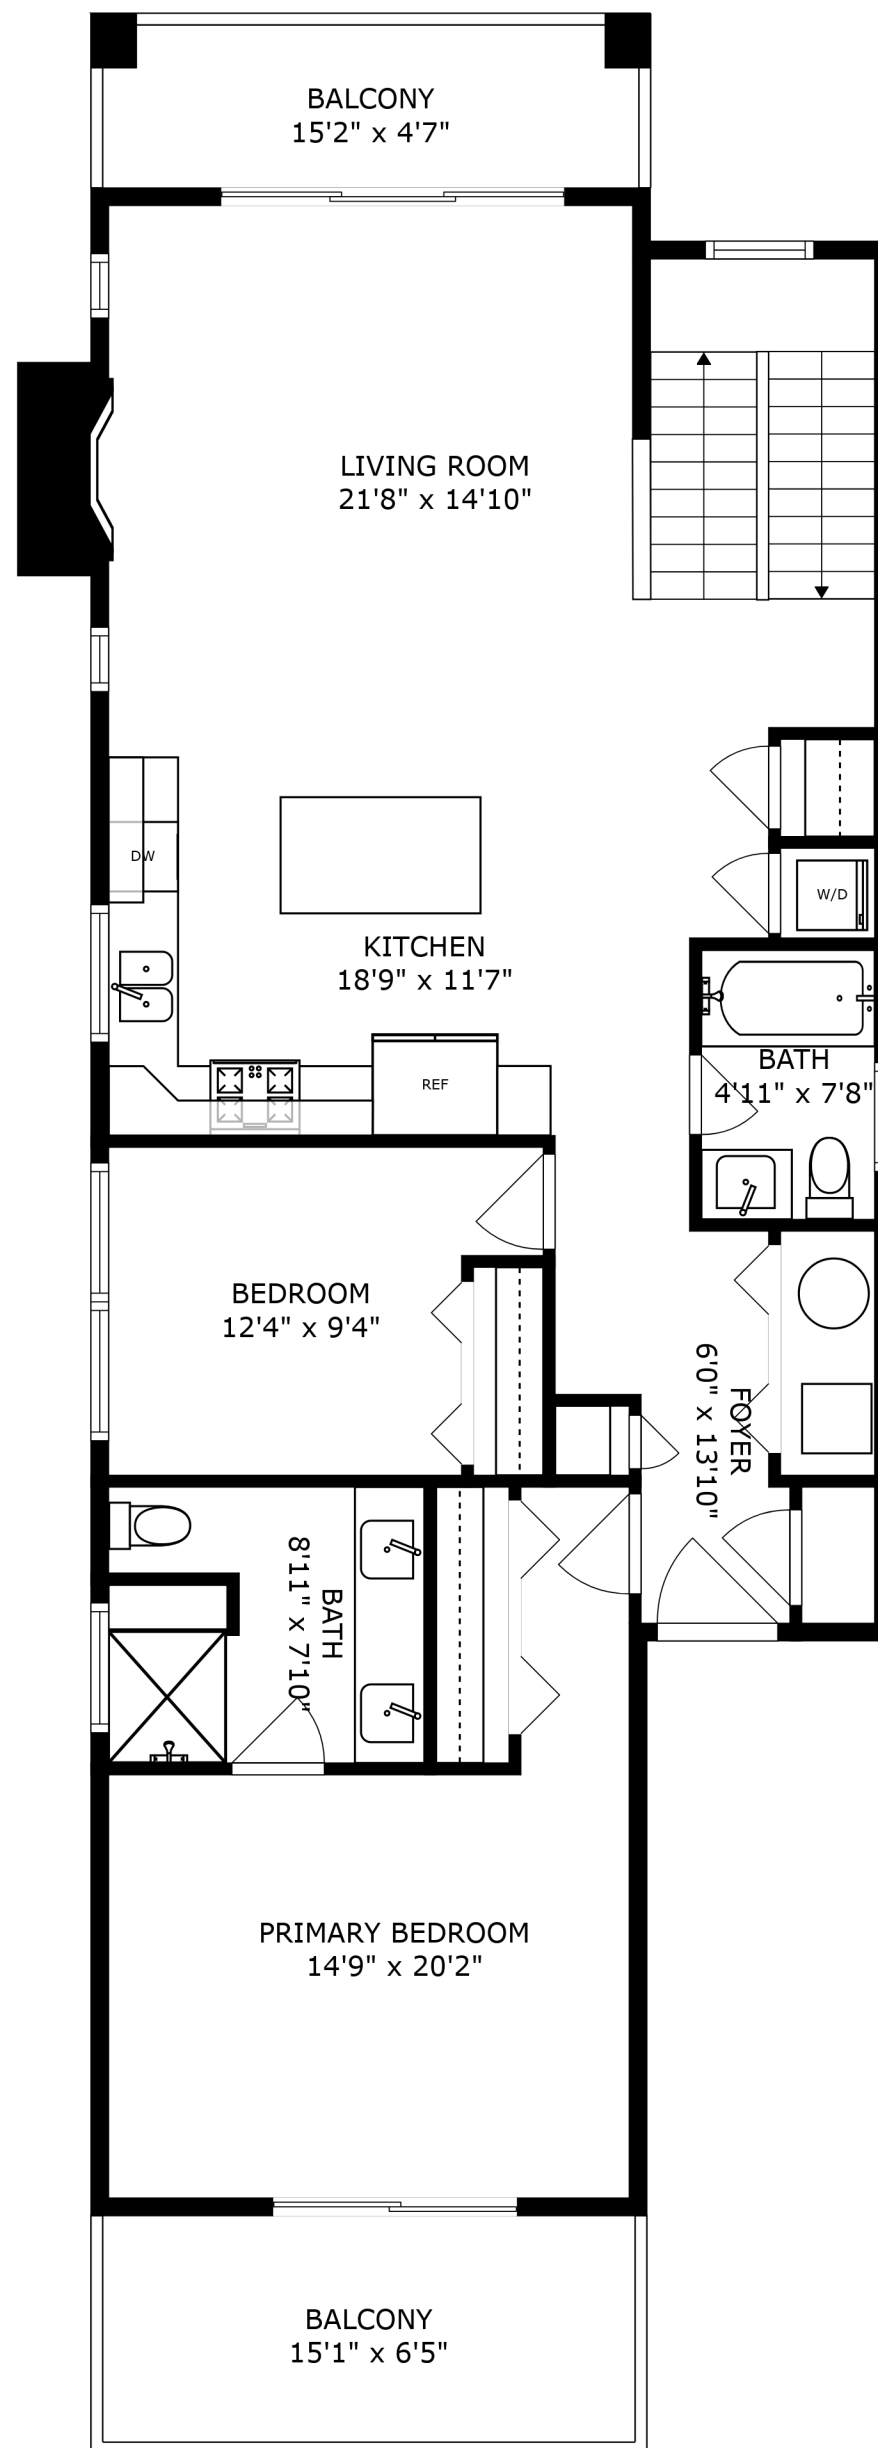

FLOOR 1

FLOOR 2

SIZES AND DIMENSIONS ARE APPROXIMATE, ACTUAL MAY VARY.

ROOFTOP DECK
22'1" x 30'9"

SIZES AND DIMENSIONS ARE APPROXIMATE, ACTUAL MAY VARY.