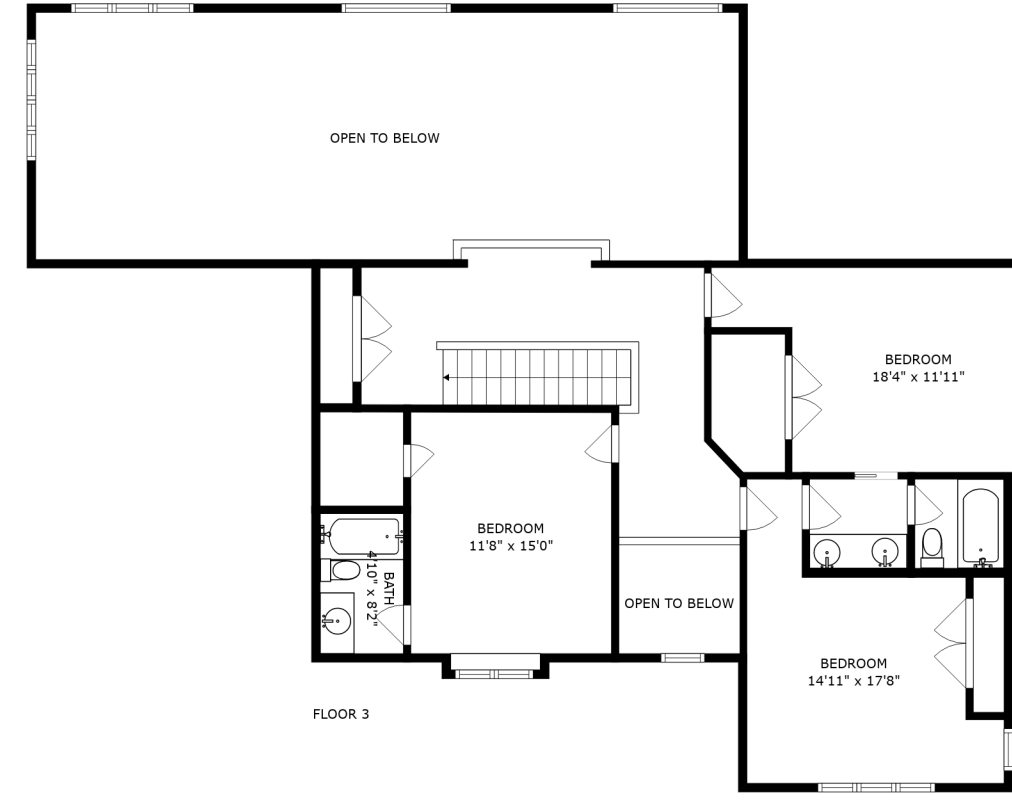

FLOOR 2

FLOOR 1

FLOOR 3

SIZES AND DIMENSIONS ARE APPROXIMATE, ACTUAL MAY VARY.

OPEN TO BELOW

BEDROOM
18'4" x 11'11"

BEDROOM
11'8" x 15'0"

BATH
4'10" x 8'2"

OPEN TO BELOW

BEDROOM
14'11" x 17'8"

SIZES AND DIMENSIONS ARE APPROXIMATE, ACTUAL MAY VARY.

SIZES AND DIMENSIONS ARE APPROXIMATE, ACTUAL MAY VARY.