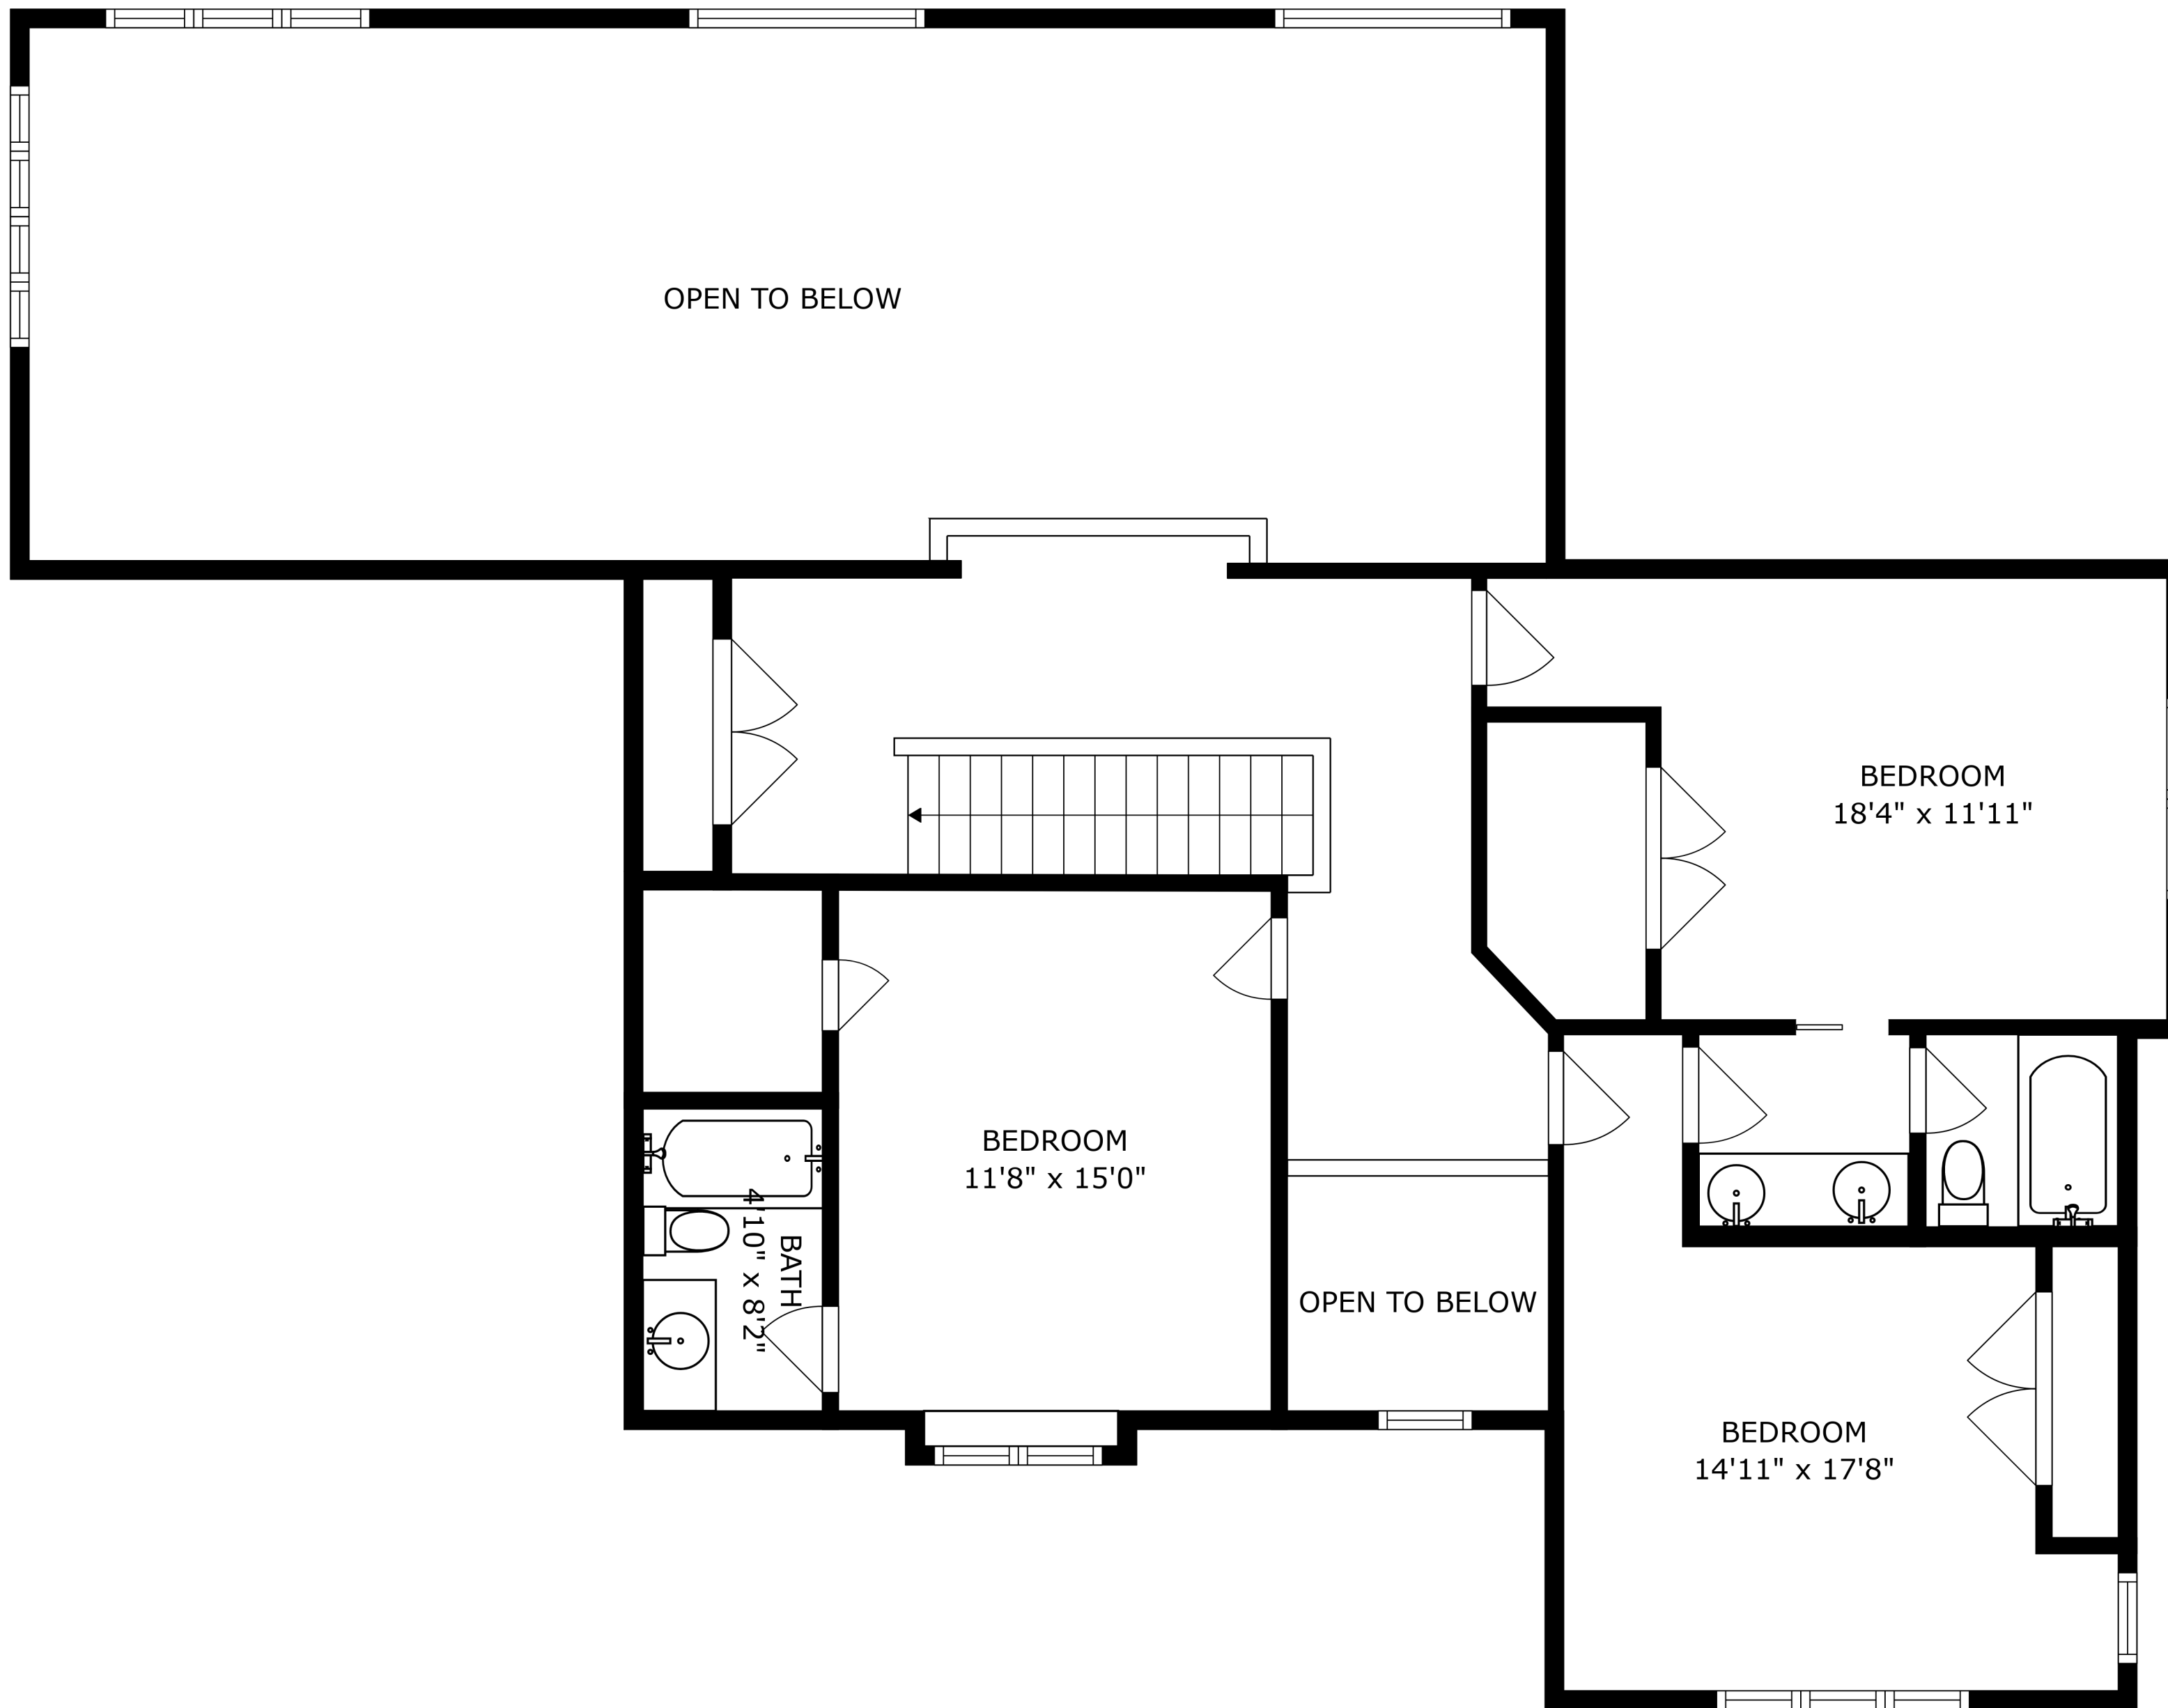

FLOOR 2

FLOOR 1

FLOOR 3

SIZES AND DIMENSIONS ARE APPROXIMATE, ACTUAL MAY VARY.

OPEN TO BELOW

BEDROOM
18'4" x 11'11"

BEDROOM
11'8" x 15'0"

BATH
4'10" x 8'2"

OPEN TO BELOW

BEDROOM
14'11" x 17'8"

SIZES AND DIMENSIONS ARE APPROXIMATE, ACTUAL MAY VARY.

SIZES AND DIMENSIONS ARE APPROXIMATE, ACTUAL MAY VARY.