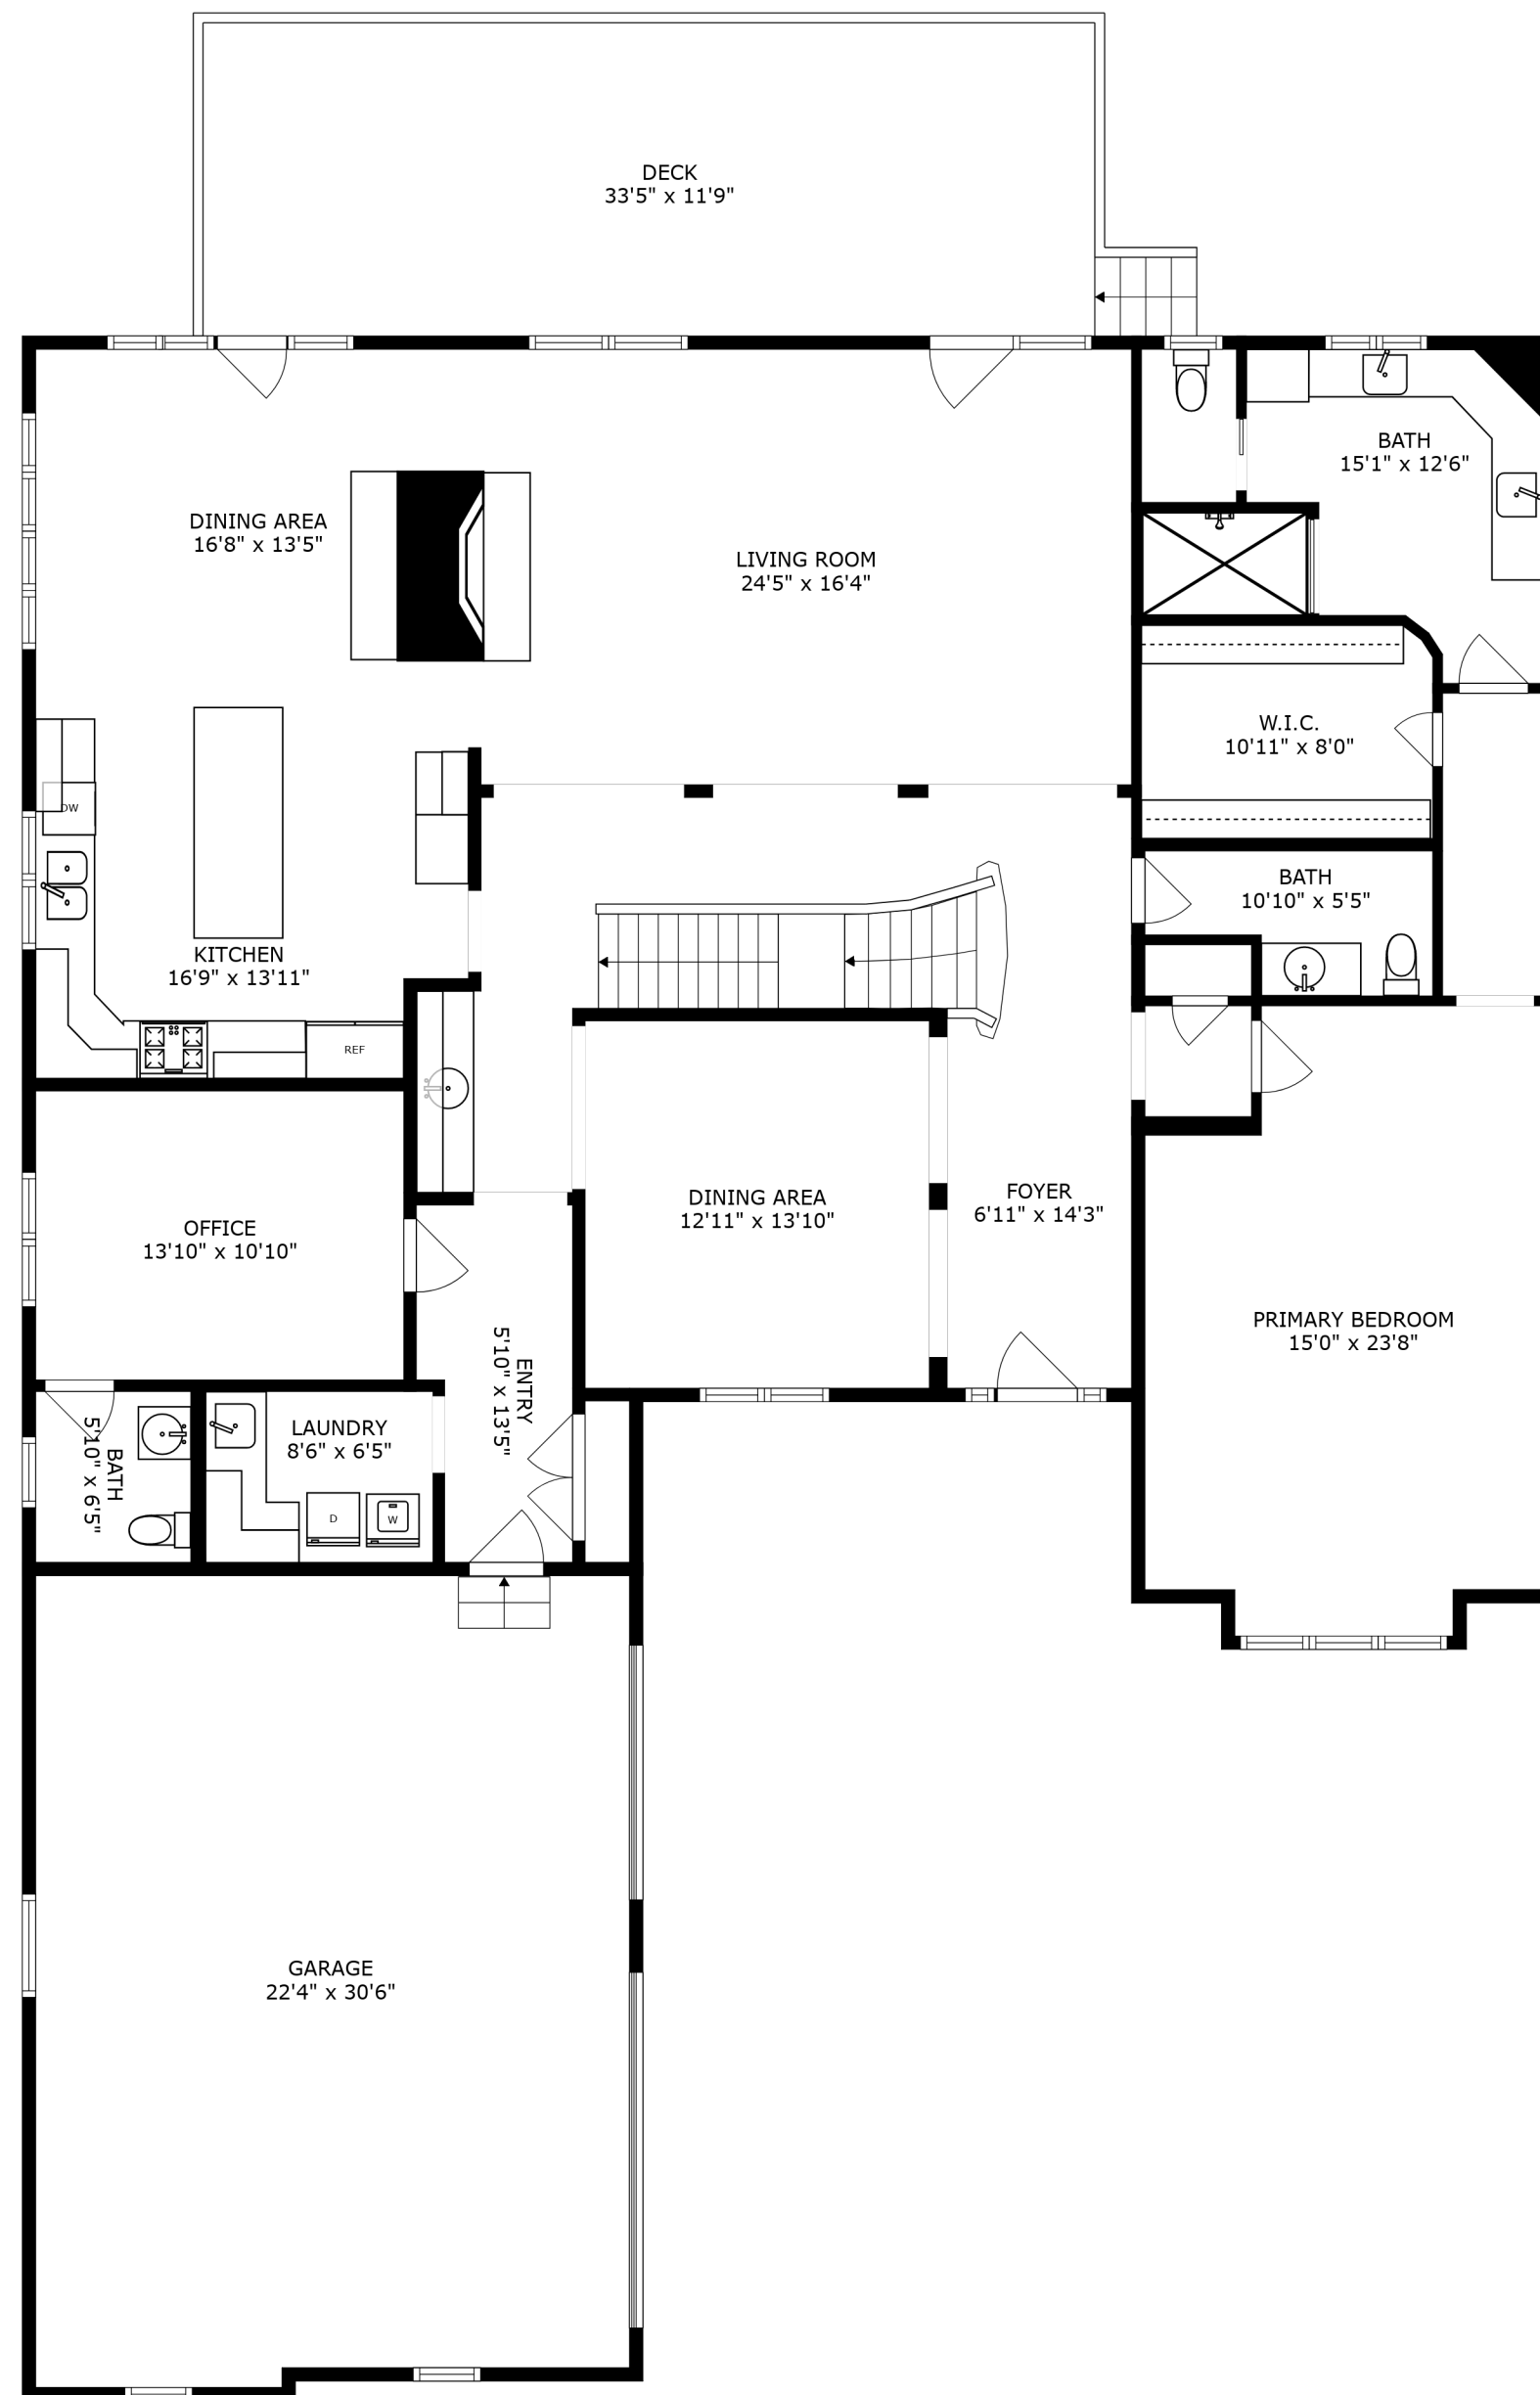

FLOOR 2

FLOOR 1

FLOOR 3

SIZES AND DIMENSIONS ARE APPROXIMATE, ACTUAL MAY VARY.

OPEN TO BELOW

BEDROOM
18'4" x 11'11"

BEDROOM
11'8" x 15'0"

BATH
4'10" x 8'2"

OPEN TO BELOW

BEDROOM
14'11" x 17'8"

SIZES AND DIMENSIONS ARE APPROXIMATE, ACTUAL MAY VARY.

SIZES AND DIMENSIONS ARE APPROXIMATE, ACTUAL MAY VARY.