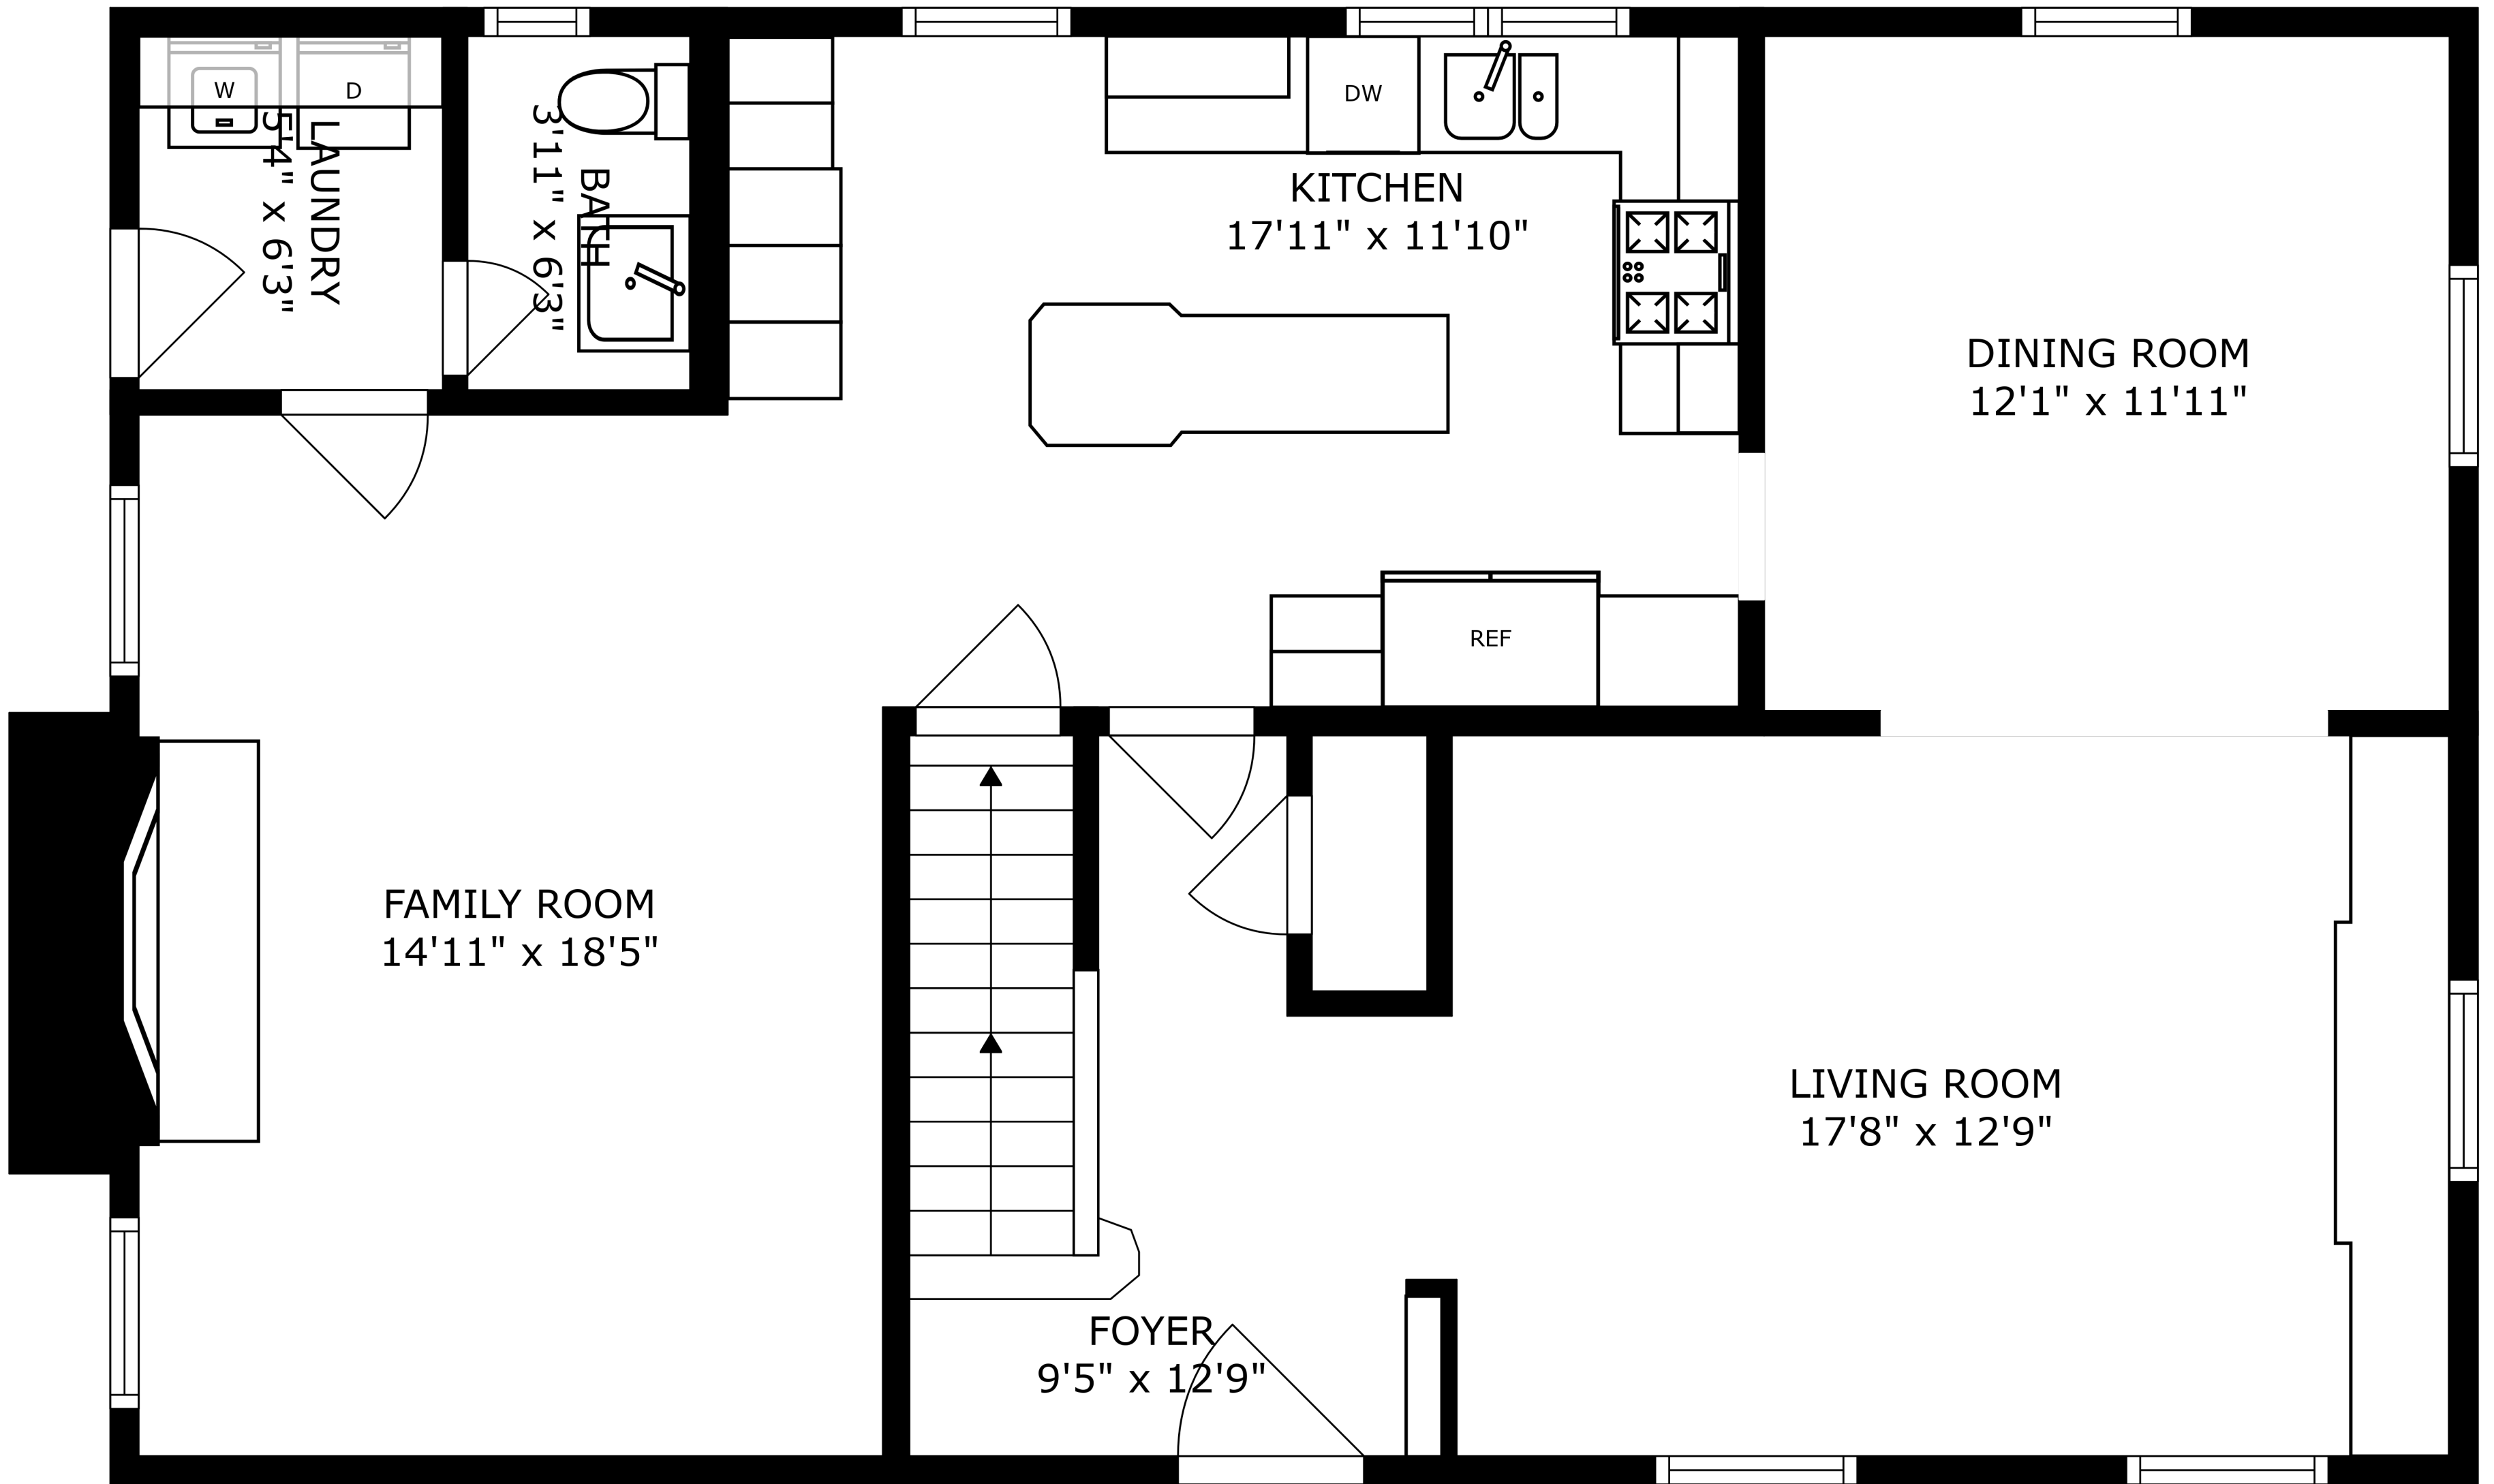

FLOOR 3

FLOOR 1

FLOOR 2

SIZES AND DIMENSIONS ARE APPROXIMATE, ACTUAL MAY VARY.

SIZES AND DIMENSIONS ARE APPROXIMATE, ACTUAL MAY VARY.

UTILITY
16'7" x 24'5"

RECREATION ROOM
26'11" x 24'1"