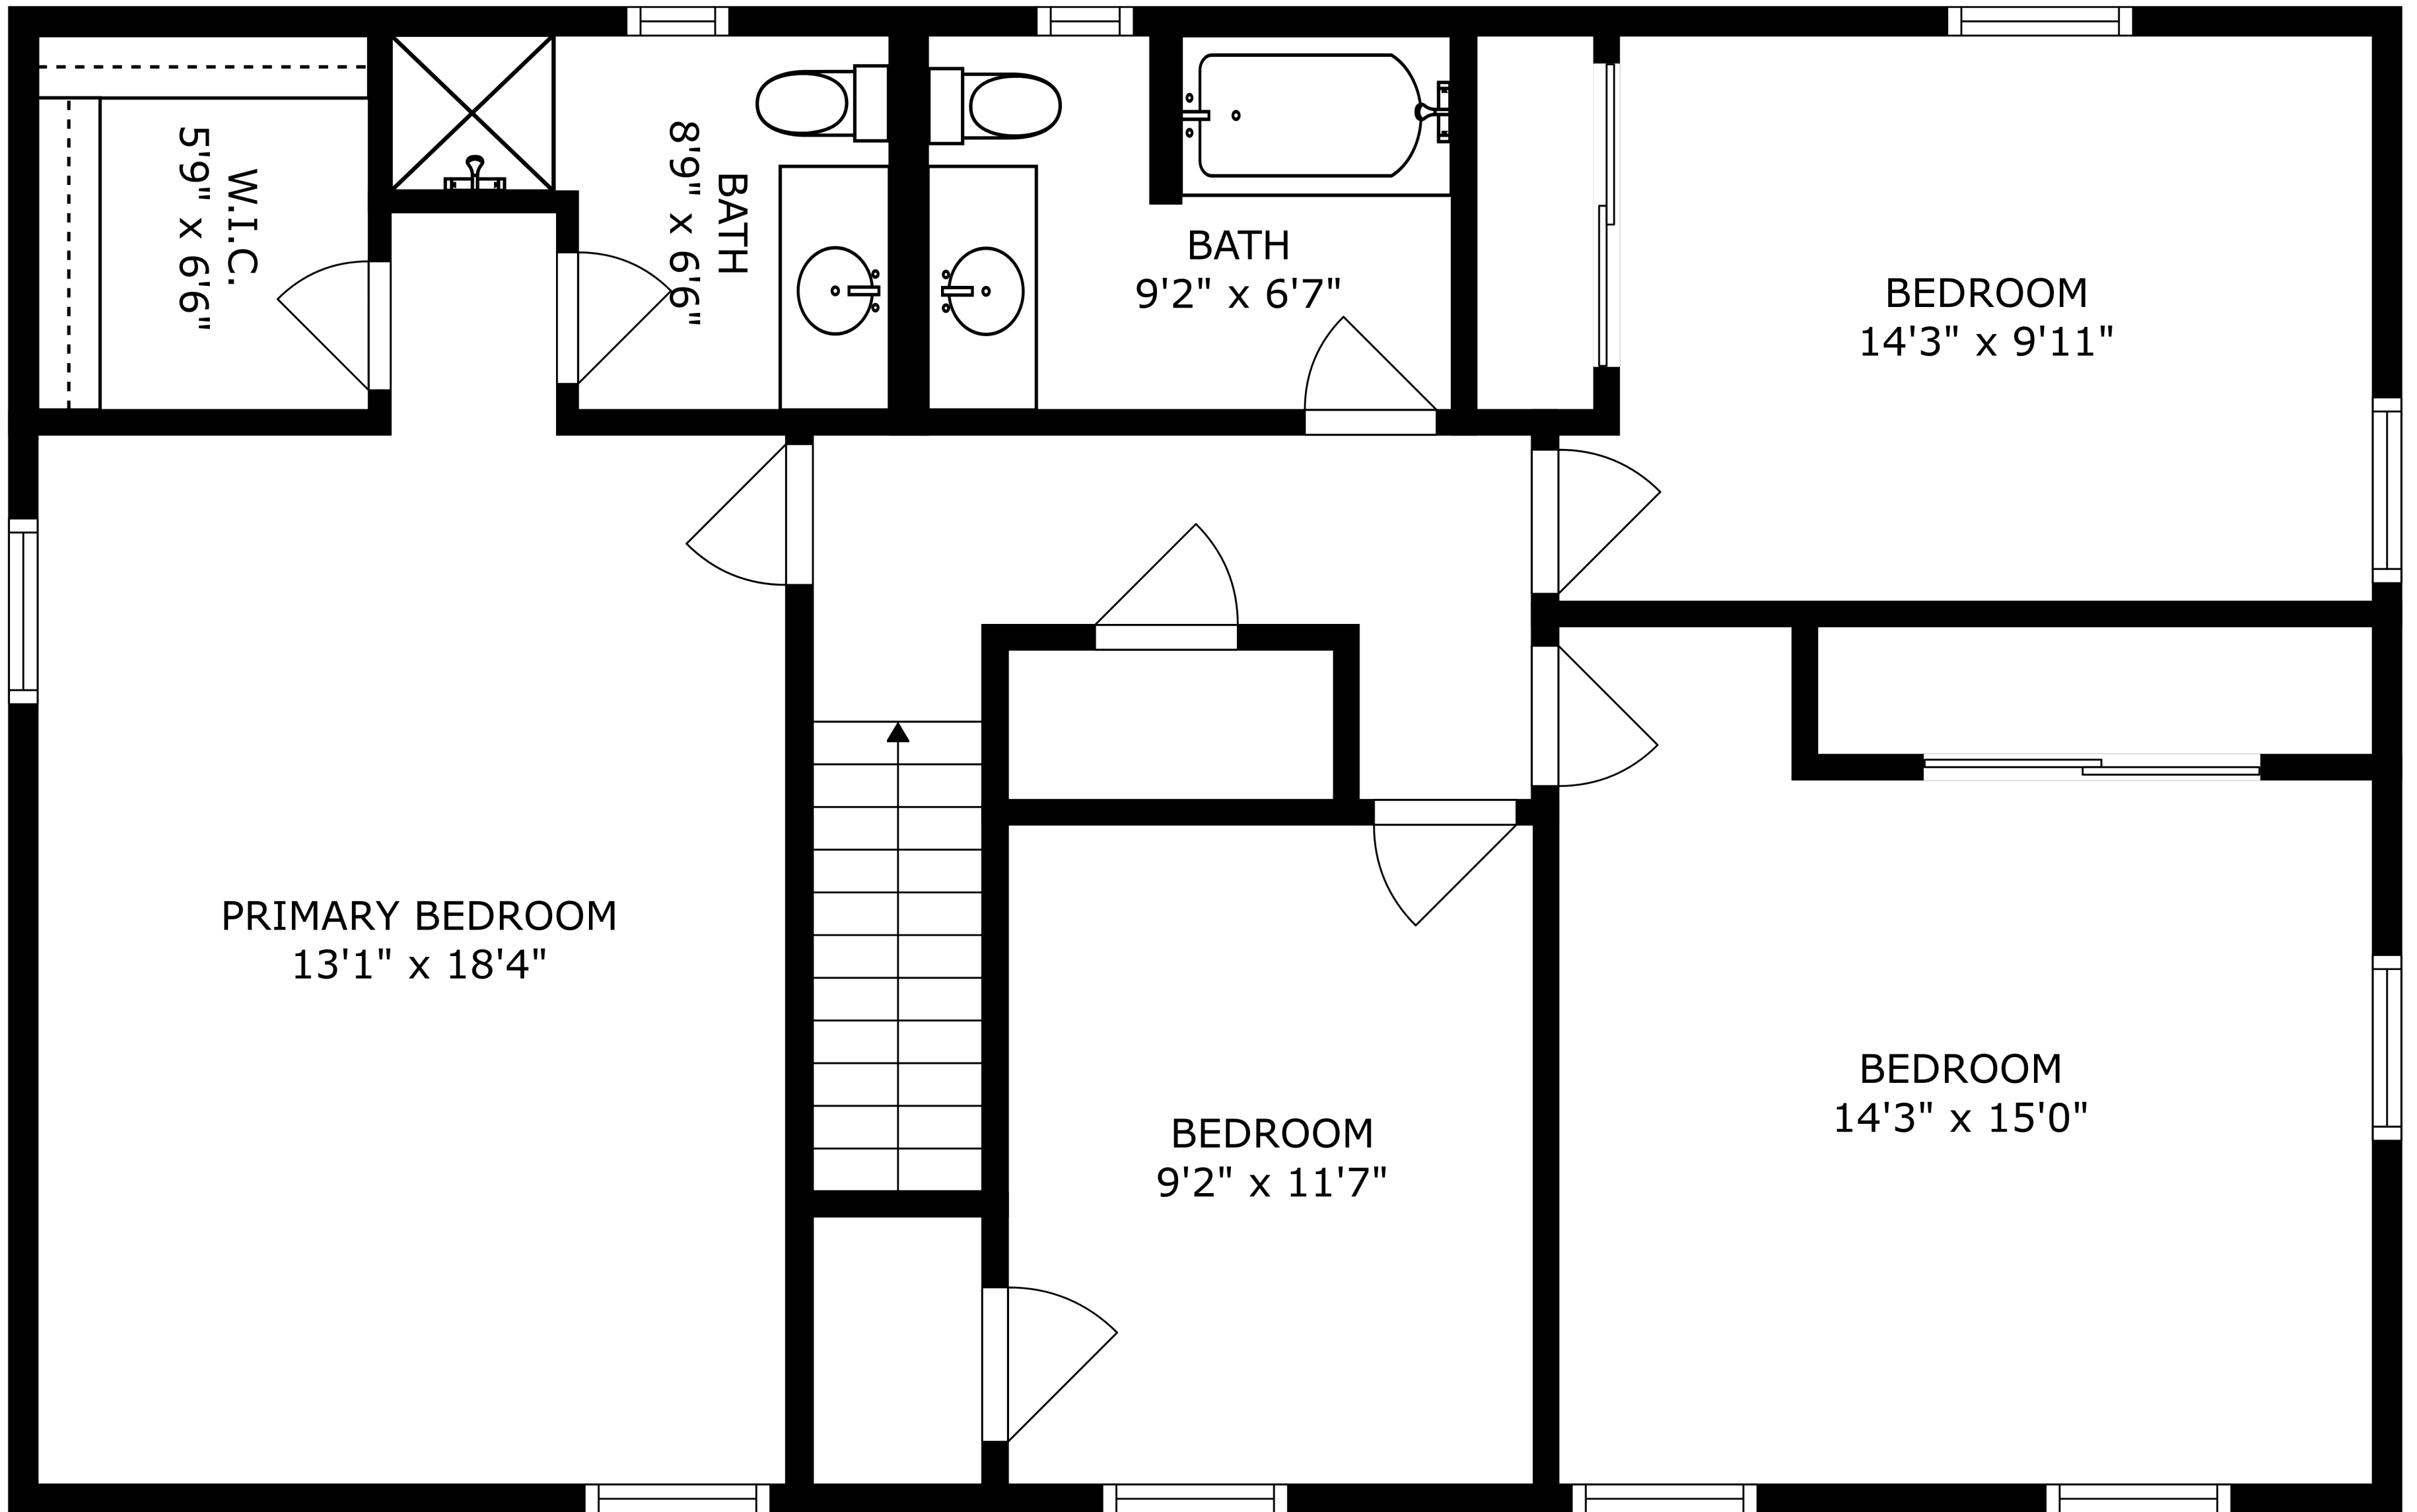

FLOOR 3

FLOOR 1

FLOOR 2

SIZES AND DIMENSIONS ARE APPROXIMATE, ACTUAL MAY VARY.

SIZES AND DIMENSIONS ARE APPROXIMATE, ACTUAL MAY VARY.

UTILITY
16'7" x 24'5"

RECREATION ROOM
26'11" x 24'1"