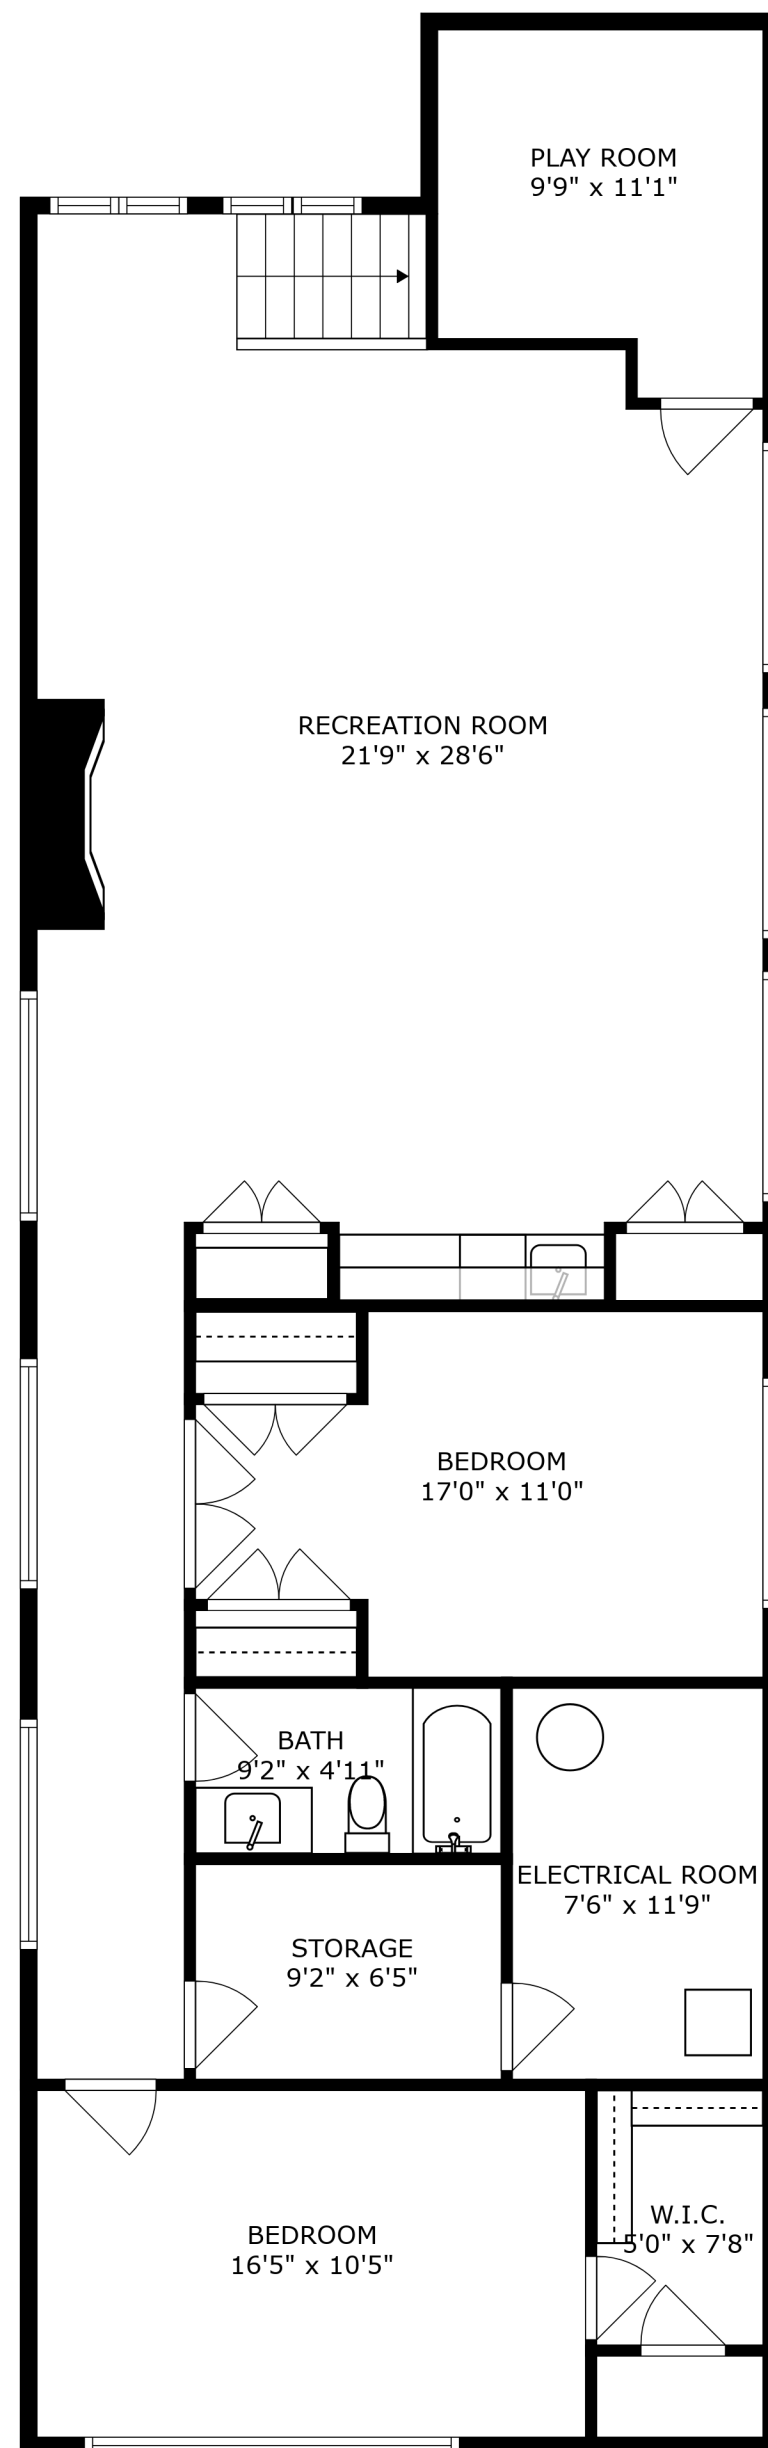

FLOOR 3

FLOOR 2

FLOOR 1

FLOOR 4

SIZES AND DIMENSIONS ARE APPROXIMATE, ACTUAL MAY VARY.

SIZES AND DIMENSIONS ARE APPROXIMATE, ACTUAL MAY VARY.

ROOFTOP DECK
27'7" x 19'0"

SIZES AND DIMENSIONS ARE APPROXIMATE, ACTUAL MAY VARY.

SIZES AND DIMENSIONS ARE APPROXIMATE, ACTUAL MAY VARY.