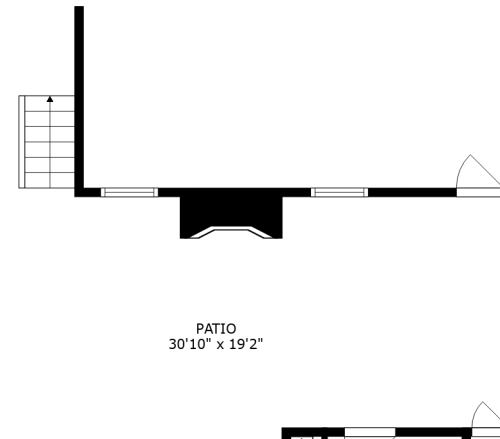

FLOOR 3

FLOOR 2

FLOOR 1

FLOOR 4

SIZES AND DIMENSIONS ARE APPROXIMATE, ACTUAL MAY VARY.

SIZES AND DIMENSIONS ARE APPROXIMATE, ACTUAL MAY VARY.

ROOFTOP DECK
27'7" x 19'0"

SIZES AND DIMENSIONS ARE APPROXIMATE, ACTUAL MAY VARY.

SIZES AND DIMENSIONS ARE APPROXIMATE, ACTUAL MAY VARY.