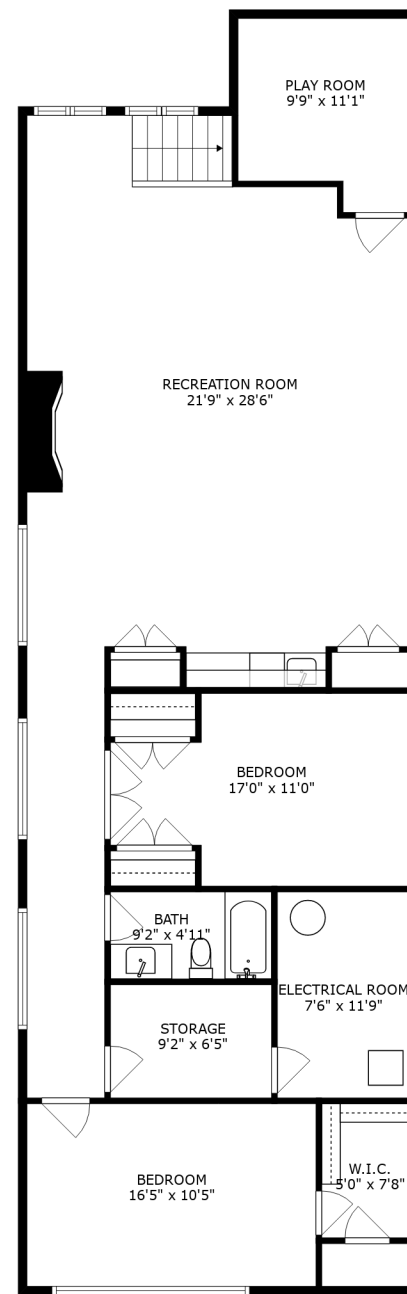

FLOOR 3

FLOOR 2

FLOOR 1

FLOOR 4

SIZES AND DIMENSIONS ARE APPROXIMATE, ACTUAL MAY VARY.

SIZES AND DIMENSIONS ARE APPROXIMATE, ACTUAL MAY VARY.

ROOFTOP DECK
27'7" x 19'0"

SIZES AND DIMENSIONS ARE APPROXIMATE, ACTUAL MAY VARY.

SIZES AND DIMENSIONS ARE APPROXIMATE, ACTUAL MAY VARY.