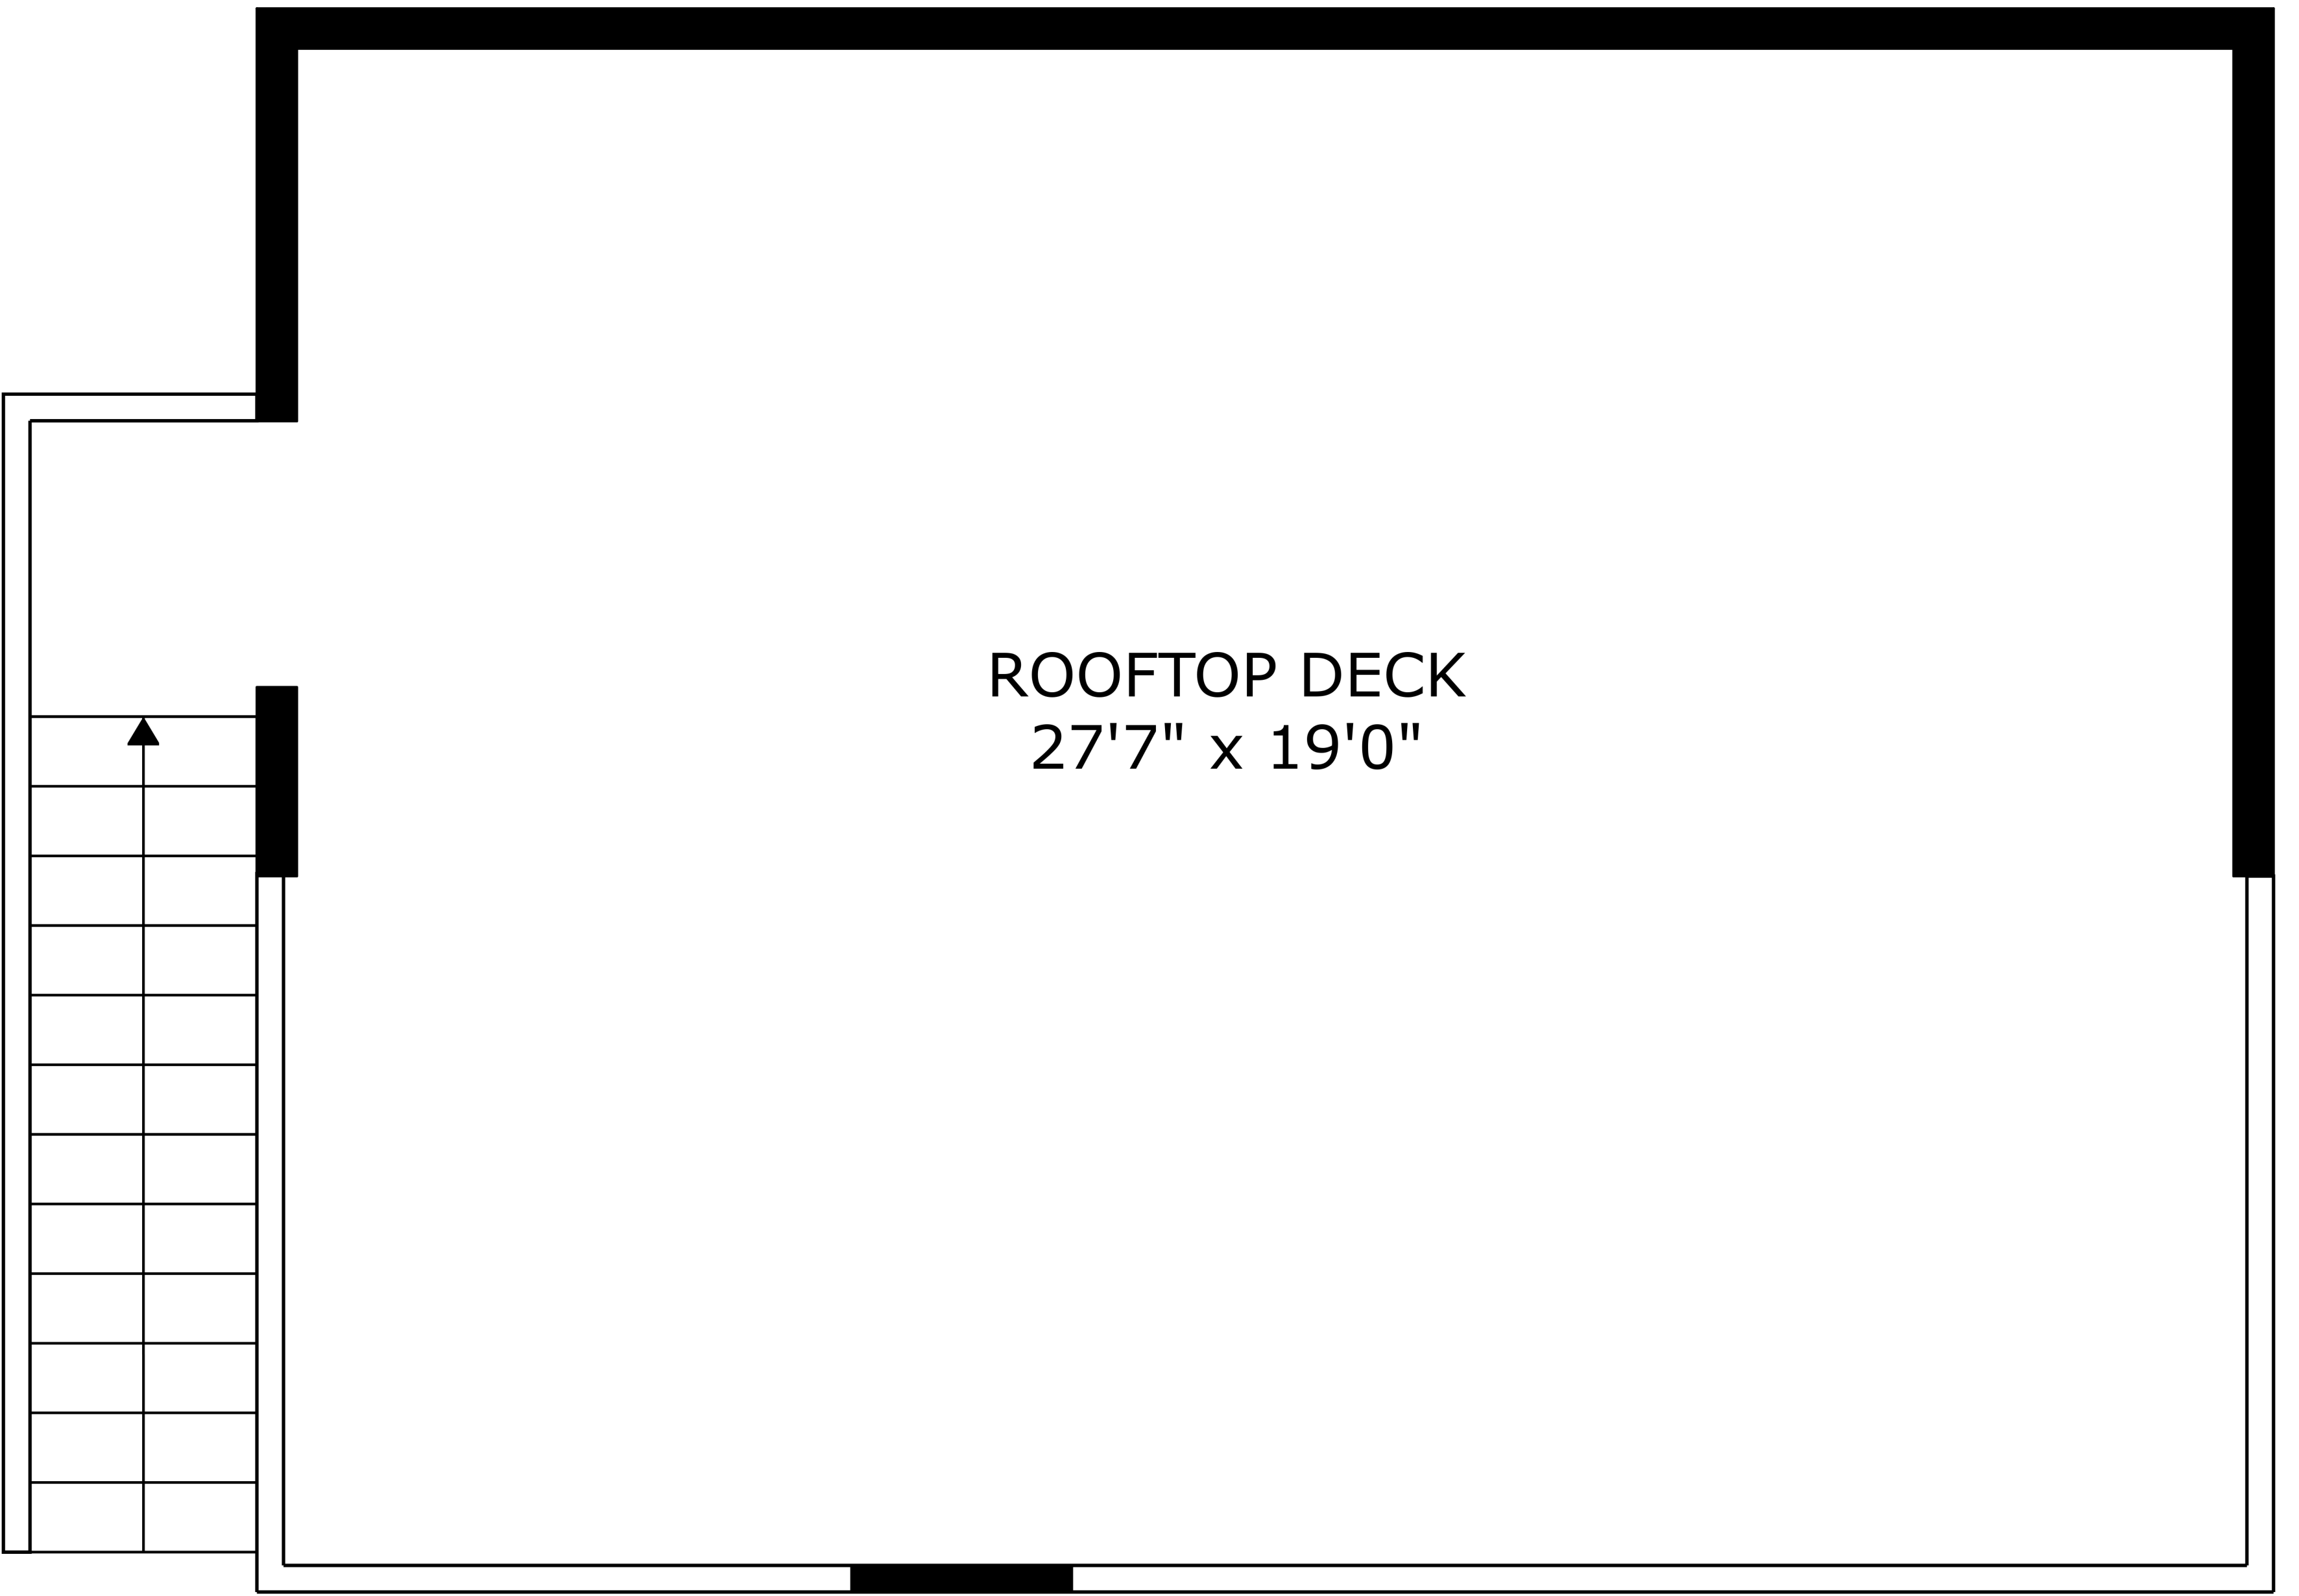

FLOOR 3

FLOOR 2

FLOOR 1

FLOOR 4

SIZES AND DIMENSIONS ARE APPROXIMATE, ACTUAL MAY VARY.

SIZES AND DIMENSIONS ARE APPROXIMATE, ACTUAL MAY VARY.

ROOFTOP DECK
27'7" x 19'0"

SIZES AND DIMENSIONS ARE APPROXIMATE, ACTUAL MAY VARY.

SIZES AND DIMENSIONS ARE APPROXIMATE, ACTUAL MAY VARY.