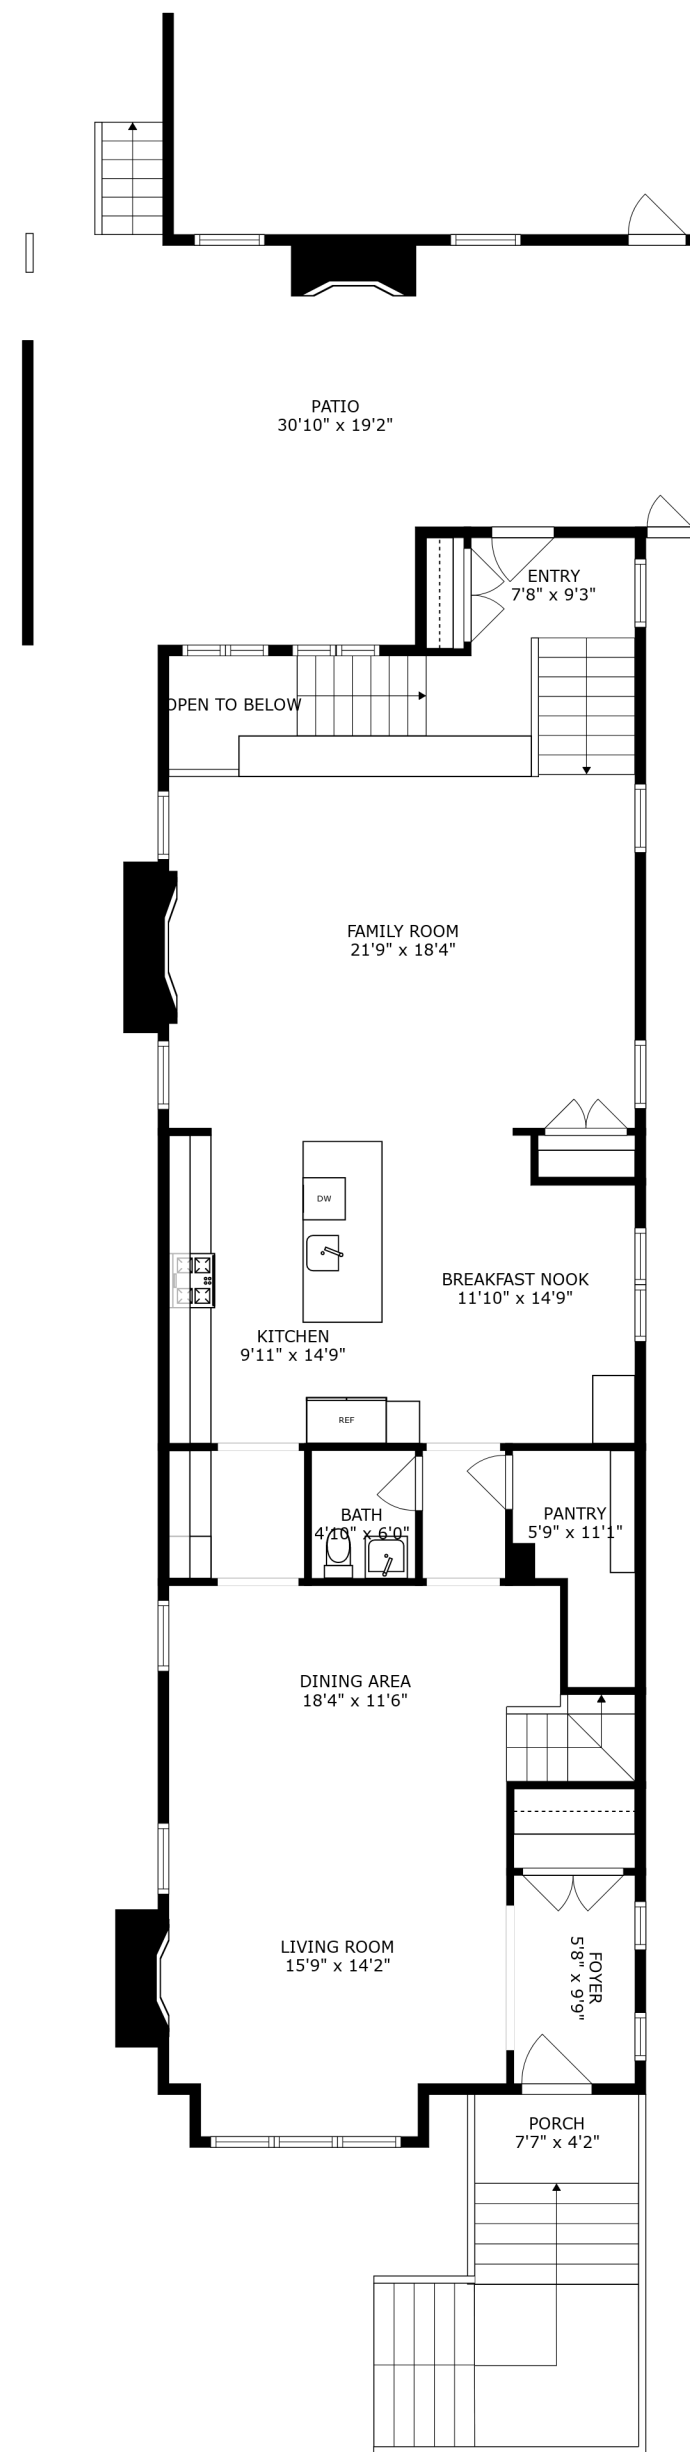

FLOOR 3

FLOOR 2

FLOOR 1

FLOOR 4

SIZES AND DIMENSIONS ARE APPROXIMATE, ACTUAL MAY VARY.

SIZES AND DIMENSIONS ARE APPROXIMATE, ACTUAL MAY VARY.

ROOFTOP DECK
27'7" x 19'0"

SIZES AND DIMENSIONS ARE APPROXIMATE, ACTUAL MAY VARY.

SIZES AND DIMENSIONS ARE APPROXIMATE, ACTUAL MAY VARY.