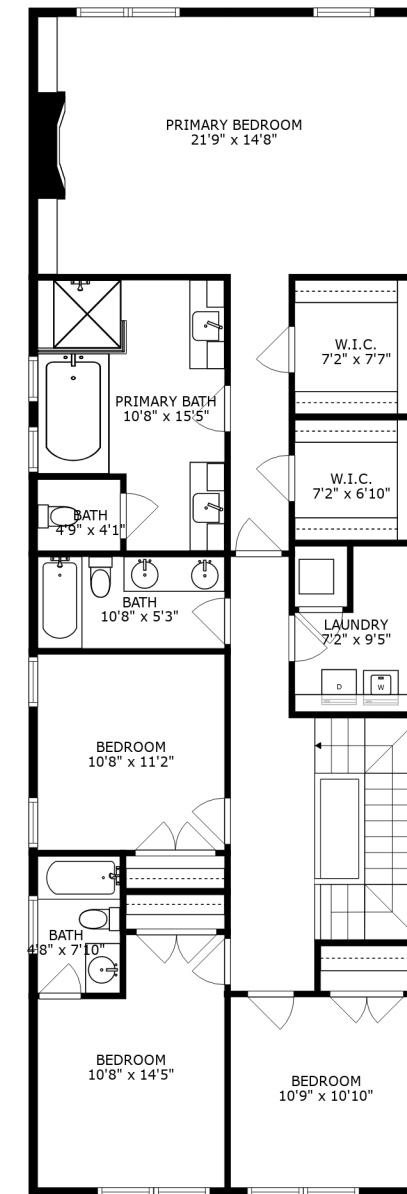

FLOOR 3

FLOOR 2

FLOOR 1

FLOOR 4

SIZES AND DIMENSIONS ARE APPROXIMATE, ACTUAL MAY VARY.

SIZES AND DIMENSIONS ARE APPROXIMATE, ACTUAL MAY VARY.

ROOFTOP DECK
27'7" x 19'0"

SIZES AND DIMENSIONS ARE APPROXIMATE, ACTUAL MAY VARY.

SIZES AND DIMENSIONS ARE APPROXIMATE, ACTUAL MAY VARY.