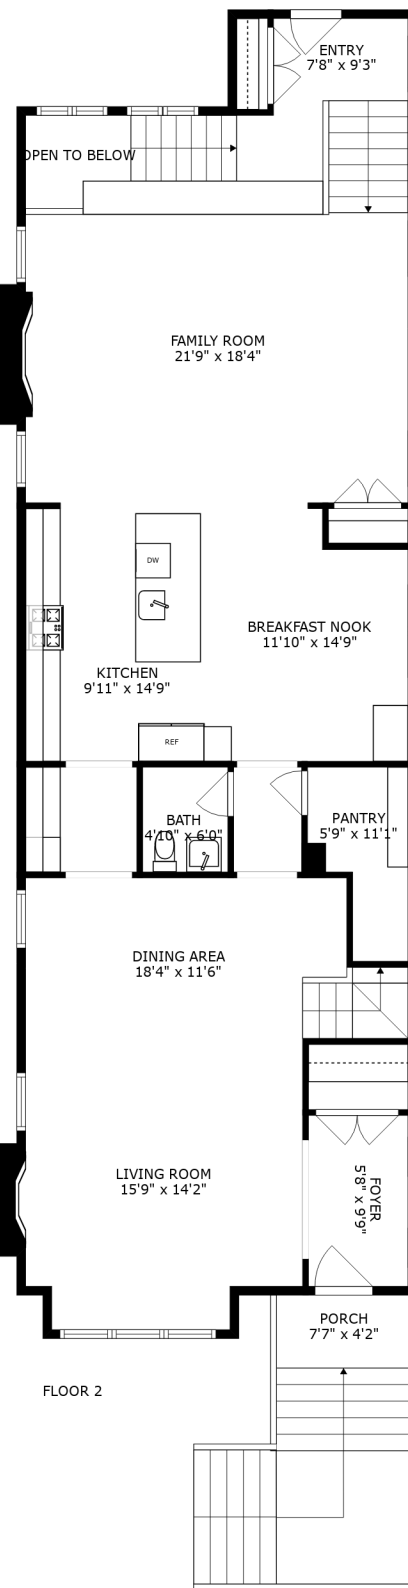

FLOOR 3

FLOOR 2

FLOOR 1

FLOOR 4

SIZES AND DIMENSIONS ARE APPROXIMATE, ACTUAL MAY VARY.

SIZES AND DIMENSIONS ARE APPROXIMATE, ACTUAL MAY VARY.

ROOFTOP DECK
27'7" x 19'0"

SIZES AND DIMENSIONS ARE APPROXIMATE, ACTUAL MAY VARY.

SIZES AND DIMENSIONS ARE APPROXIMATE, ACTUAL MAY VARY.