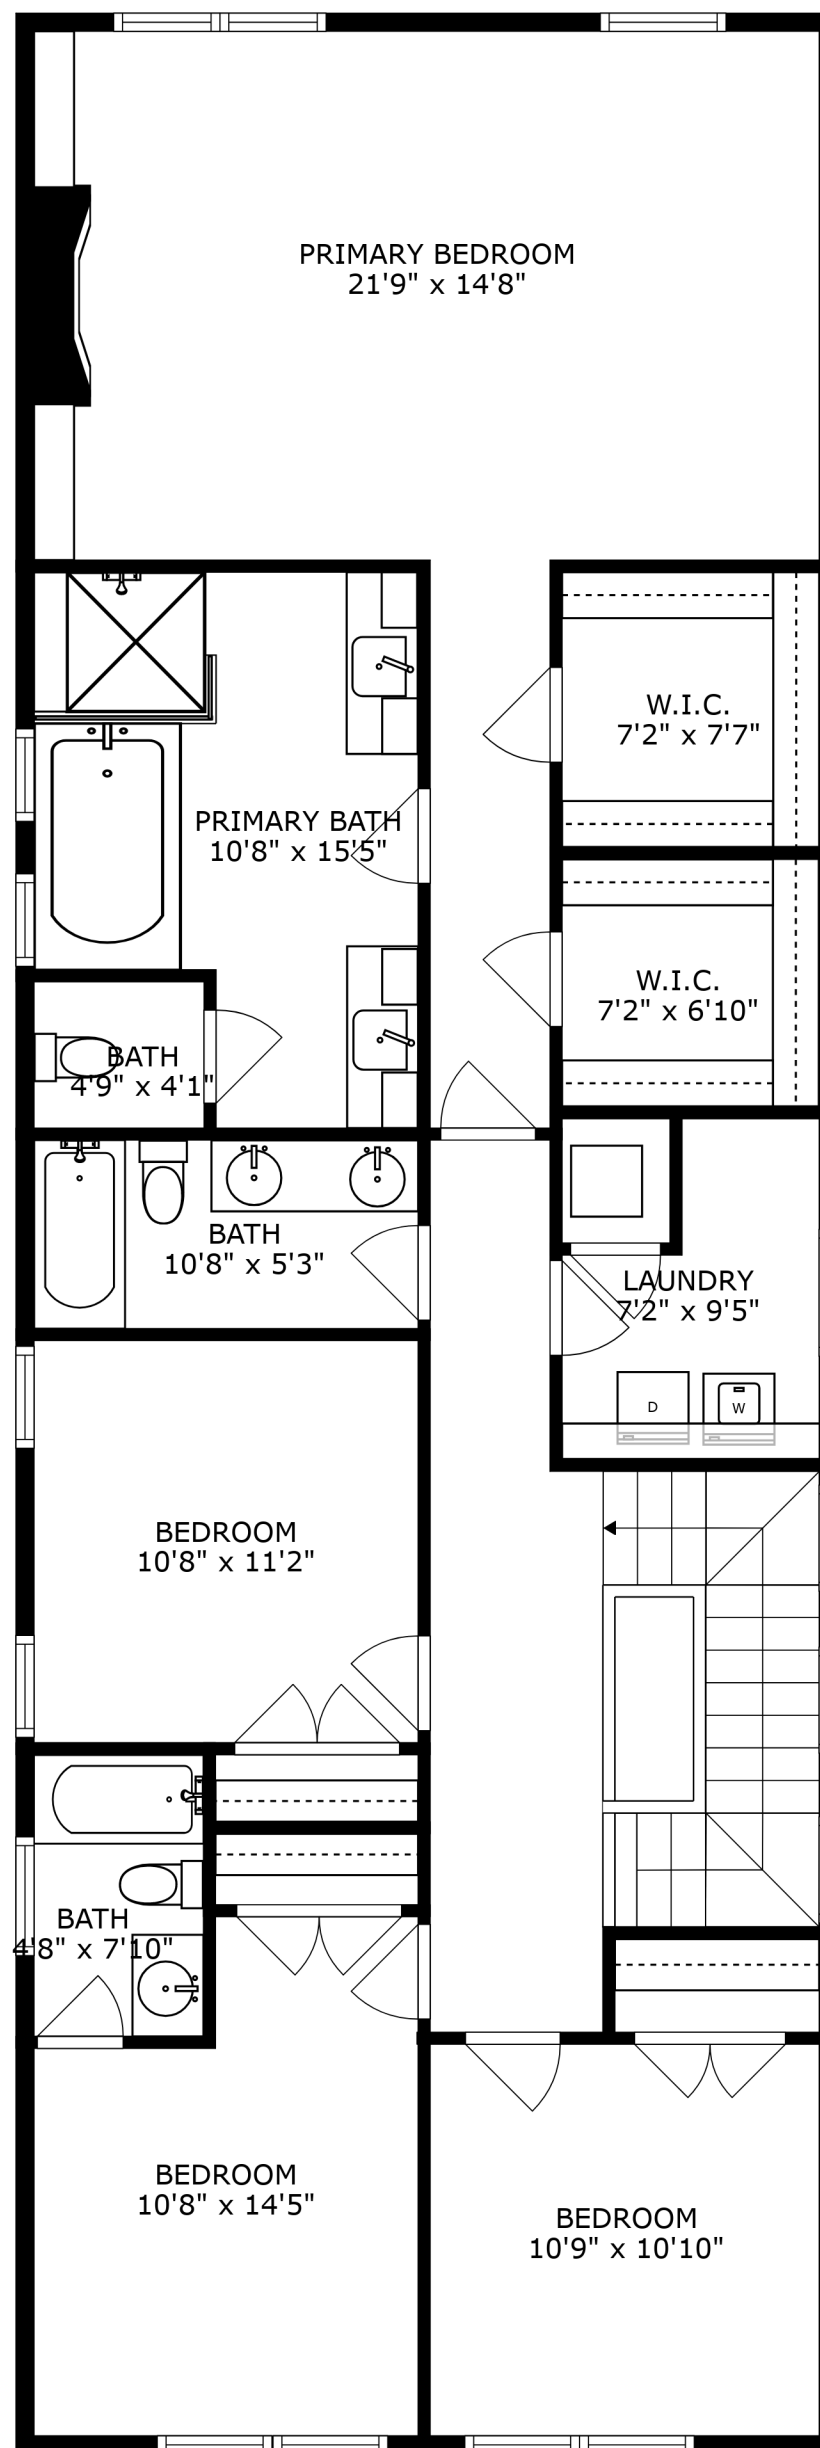

FLOOR 3

FLOOR 2

FLOOR 1

FLOOR 4

SIZES AND DIMENSIONS ARE APPROXIMATE, ACTUAL MAY VARY.

SIZES AND DIMENSIONS ARE APPROXIMATE, ACTUAL MAY VARY.

ROOFTOP DECK
27'7" x 19'0"

SIZES AND DIMENSIONS ARE APPROXIMATE, ACTUAL MAY VARY.

SIZES AND DIMENSIONS ARE APPROXIMATE, ACTUAL MAY VARY.