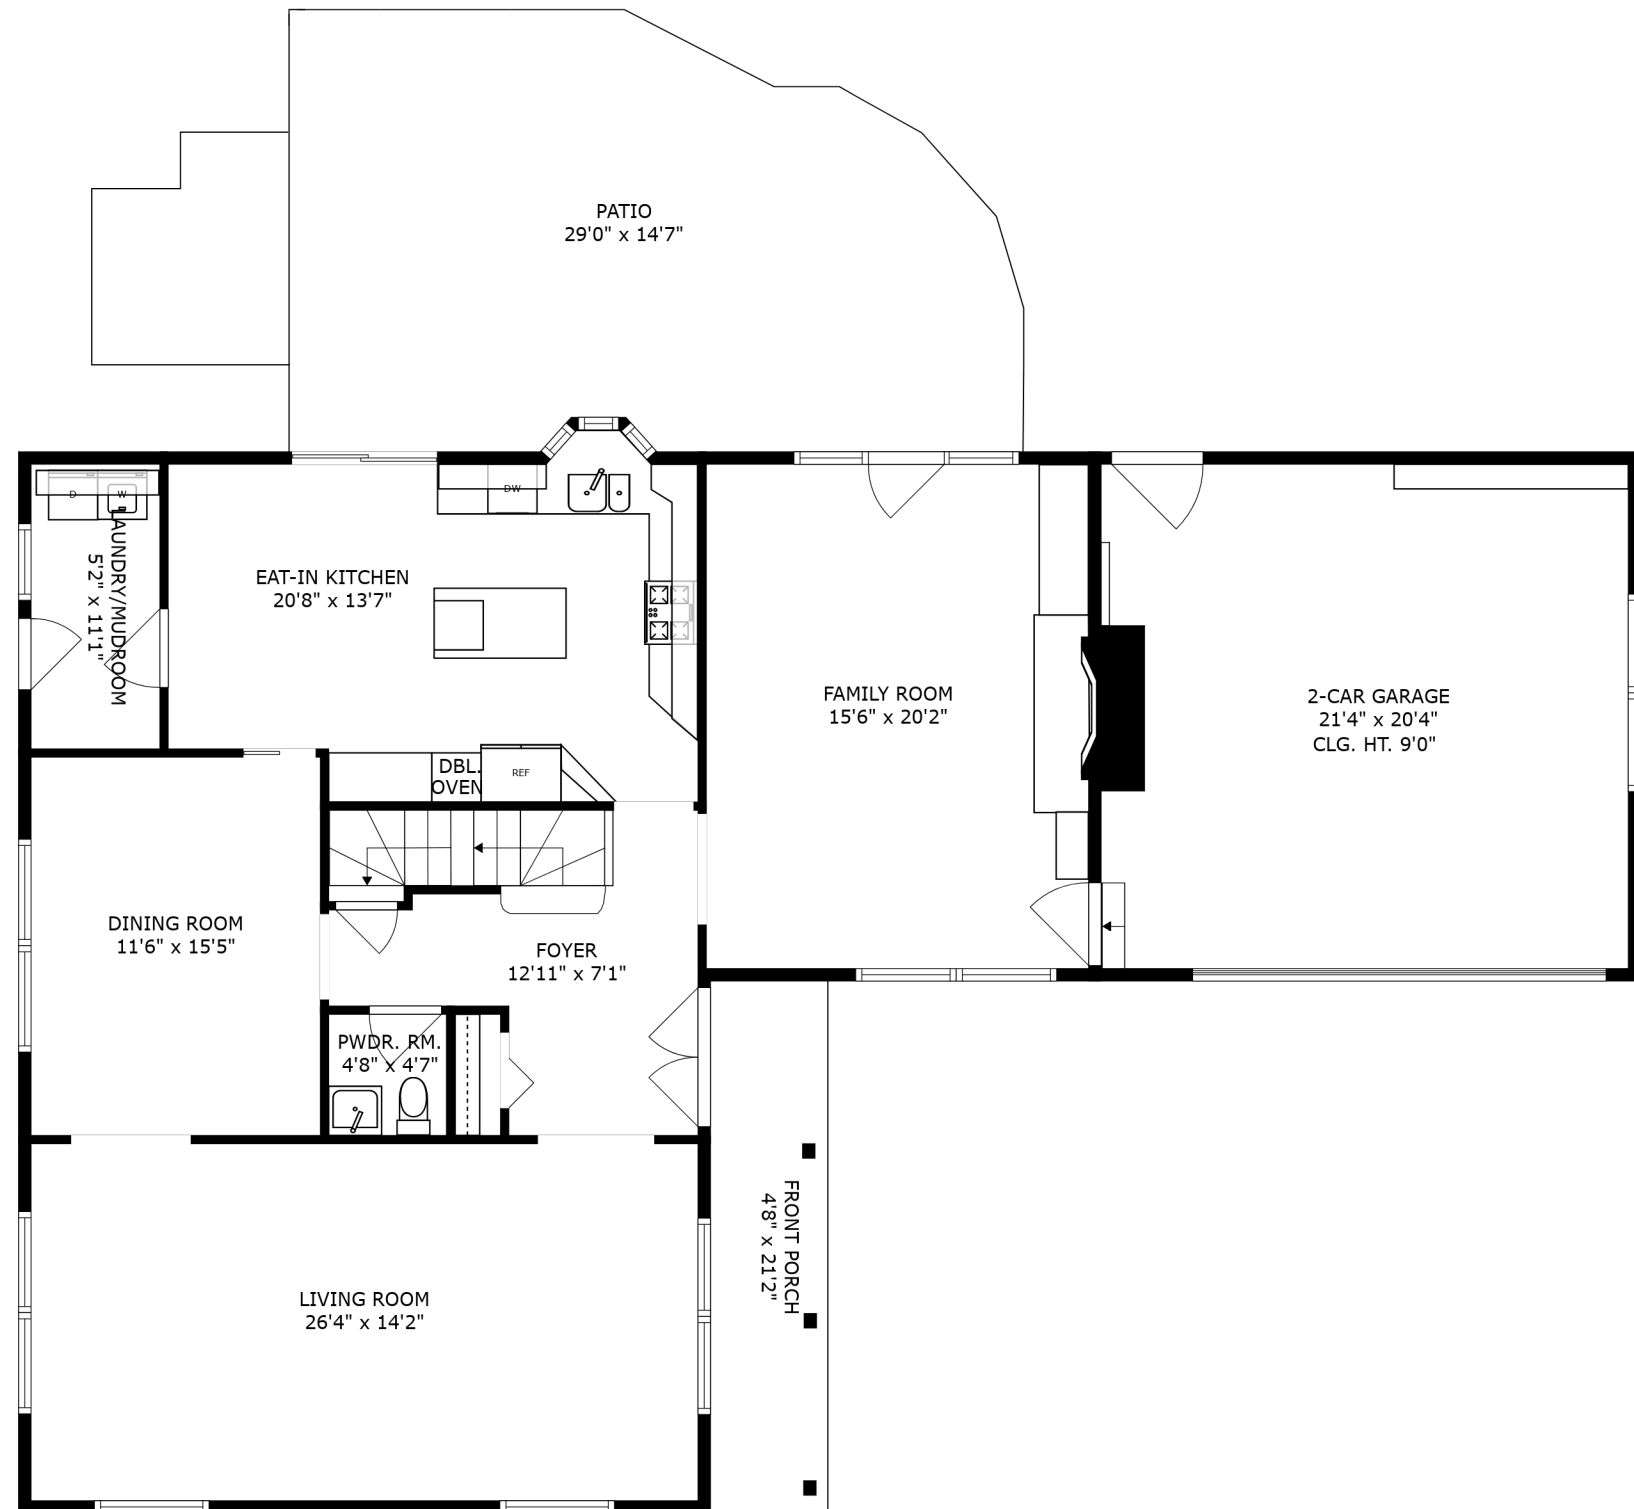

SECOND FLOOR
 APPROX. INTERIOR SQ. FOOTAGE - 1,209
 CLG. HT. 8'0"

BASEMENT
 APPROX. INTERIOR SQ. FOOTAGE - 1,415
 FINISHED CLG. HT. - 7'3"

FIRST FLOOR
 APPROX. INTERIOR SQ. FOOTAGE - 1,509
 EXCLUDES GARAGE - 462
 CEILING HT. 8'0"

SIZES AND DIMENSIONS ARE APPROXIMATE, ACTUAL MAY VARY.

APPROX. INTERIOR SQ. FOOTAGE - 1,209
CLG. HT. 8'0"

SIZES AND DIMENSIONS ARE APPROXIMATE, ACTUAL MAY VARY.

APPROX. INTERIOR SQ. FOOTAGE - 1,509
 EXCLUDES GARAGE - 462
 CEILING HT. 8'0"

SIZES AND DIMENSIONS ARE APPROXIMATE, ACTUAL MAY VARY.

APPROX. INTERIOR SQ. FOOTAGE - 1,415
FINISHED CLG. HT. - 7'3"

SIZES AND DIMENSIONS ARE APPROXIMATE, ACTUAL MAY VARY.