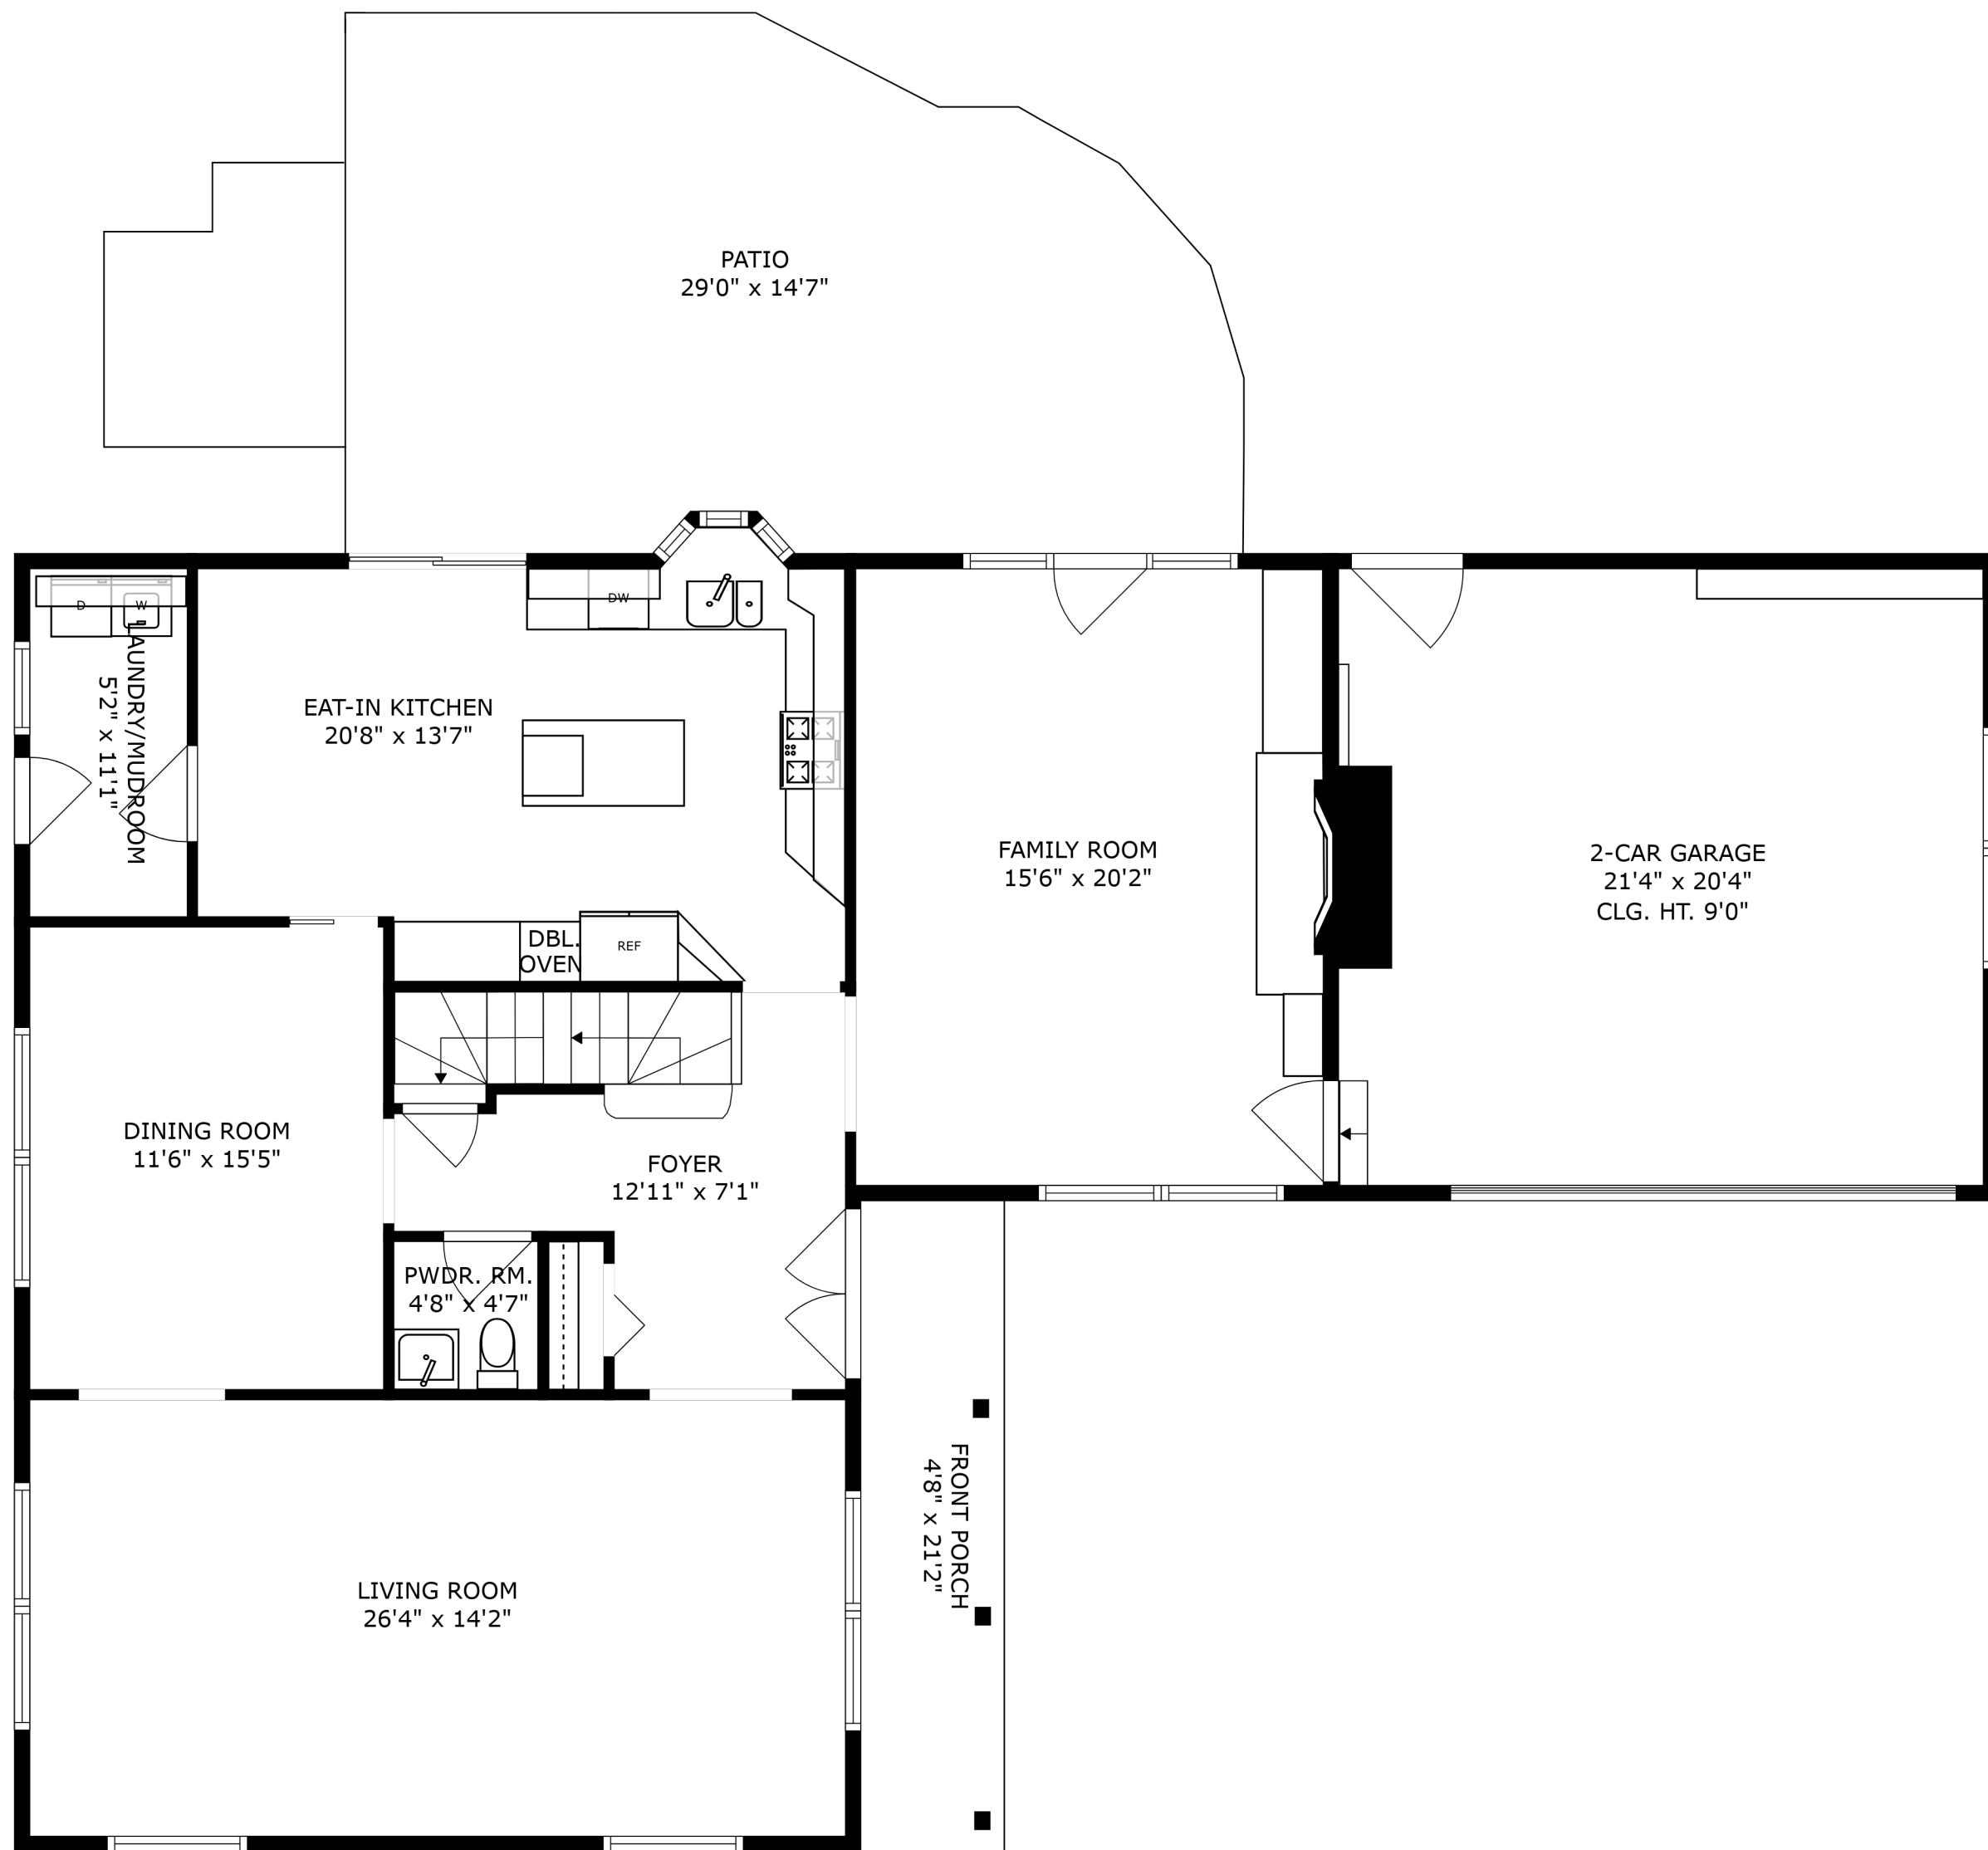

SECOND FLOOR
 APPROX. INTERIOR SQ. FOOTAGE - 1,209
 CLG. HT. 8'0"

BASEMENT
 APPROX. INTERIOR SQ. FOOTAGE - 1,415
 FINISHED CLG. HT. - 7'3"

FIRST FLOOR
 APPROX. INTERIOR SQ. FOOTAGE - 1,509
 EXCLUDES GARAGE - 462
 CEILING HT. 8'0"

SIZES AND DIMENSIONS ARE APPROXIMATE, ACTUAL MAY VARY.

APPROX. INTERIOR SQ. FOOTAGE - 1,209
CLG. HT. 8'0"

SIZES AND DIMENSIONS ARE APPROXIMATE, ACTUAL MAY VARY.

APPROX. INTERIOR SQ. FOOTAGE - 1,509
 EXCLUDES GARAGE - 462
 CEILING HT. 8'0"

SIZES AND DIMENSIONS ARE APPROXIMATE, ACTUAL MAY VARY.

APPROX. INTERIOR SQ. FOOTAGE - 1,415
FINISHED CLG. HT. - 7'3"

SIZES AND DIMENSIONS ARE APPROXIMATE, ACTUAL MAY VARY.