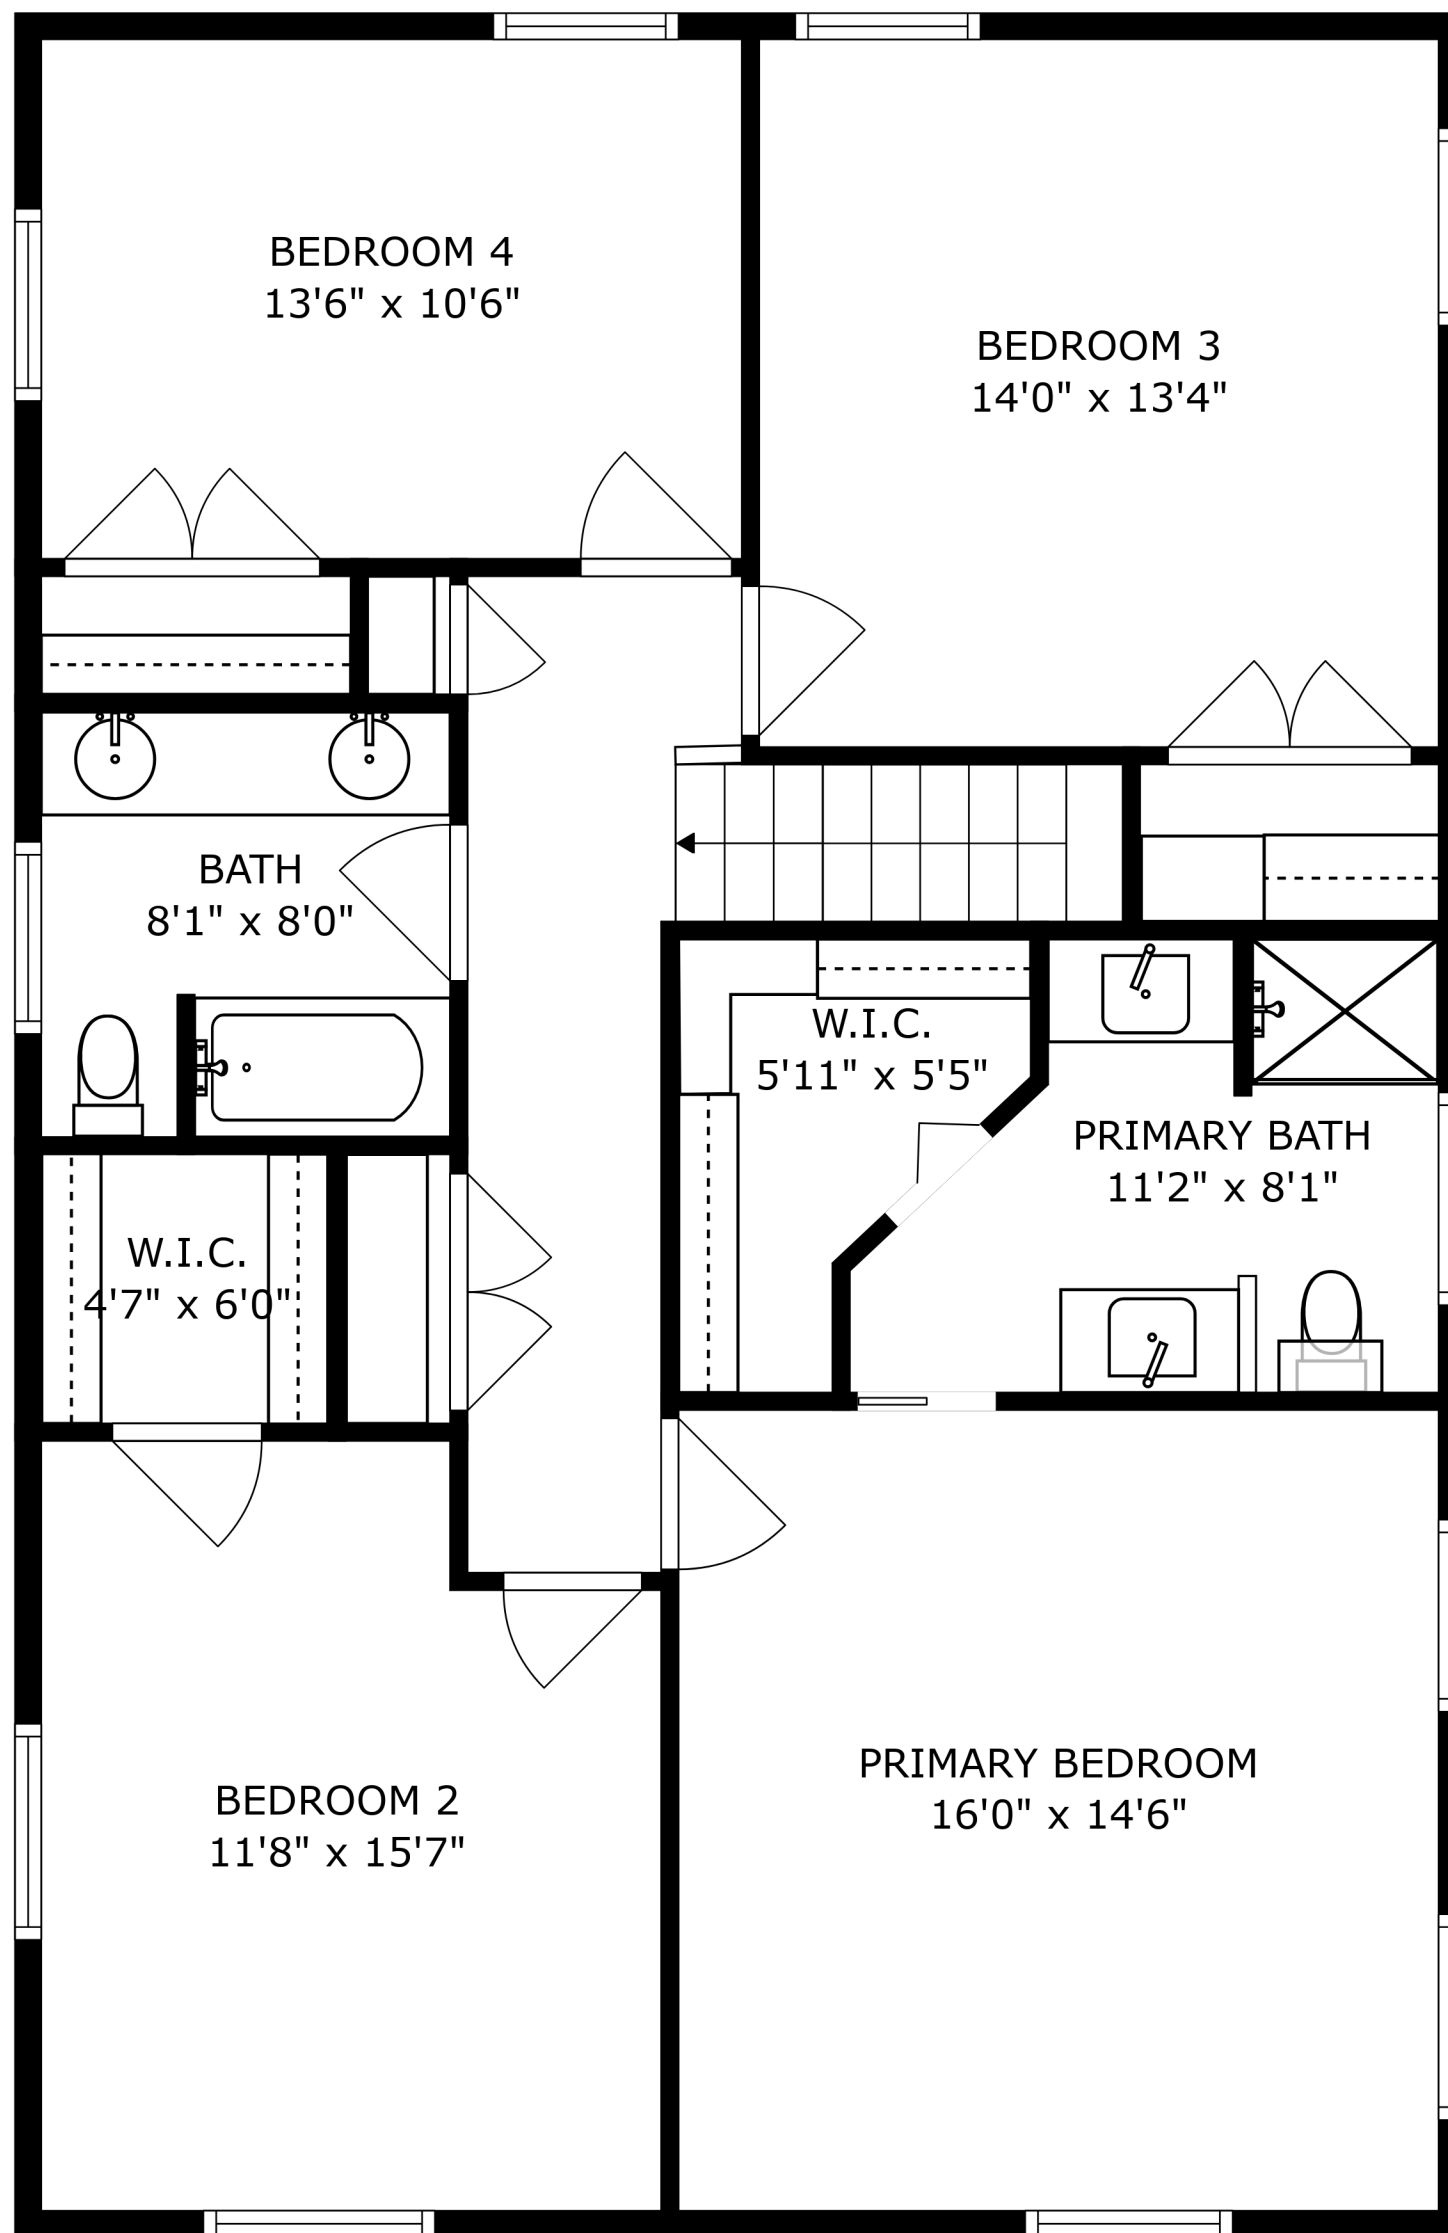

SECOND FLOOR
 APPROX. INTERIOR SQ. FOOTAGE - 1,209
 CLG. HT. 8'0"

BASEMENT
 APPROX. INTERIOR SQ. FOOTAGE - 1,415
 FINISHED CLG. HT. - 7'3"

FIRST FLOOR
 APPROX. INTERIOR SQ. FOOTAGE - 1,509
 EXCLUDES GARAGE - 462
 CEILING HT. 8'0"

SIZES AND DIMENSIONS ARE APPROXIMATE, ACTUAL MAY VARY.

APPROX. INTERIOR SQ. FOOTAGE - 1,209
CLG. HT. 8'0"

SIZES AND DIMENSIONS ARE APPROXIMATE, ACTUAL MAY VARY.

APPROX. INTERIOR SQ. FOOTAGE - 1,509
 EXCLUDES GARAGE - 462
 CEILING HT. 8'0"

SIZES AND DIMENSIONS ARE APPROXIMATE, ACTUAL MAY VARY.

APPROX. INTERIOR SQ. FOOTAGE - 1,415
FINISHED CLG. HT. - 7'3"

SIZES AND DIMENSIONS ARE APPROXIMATE, ACTUAL MAY VARY.