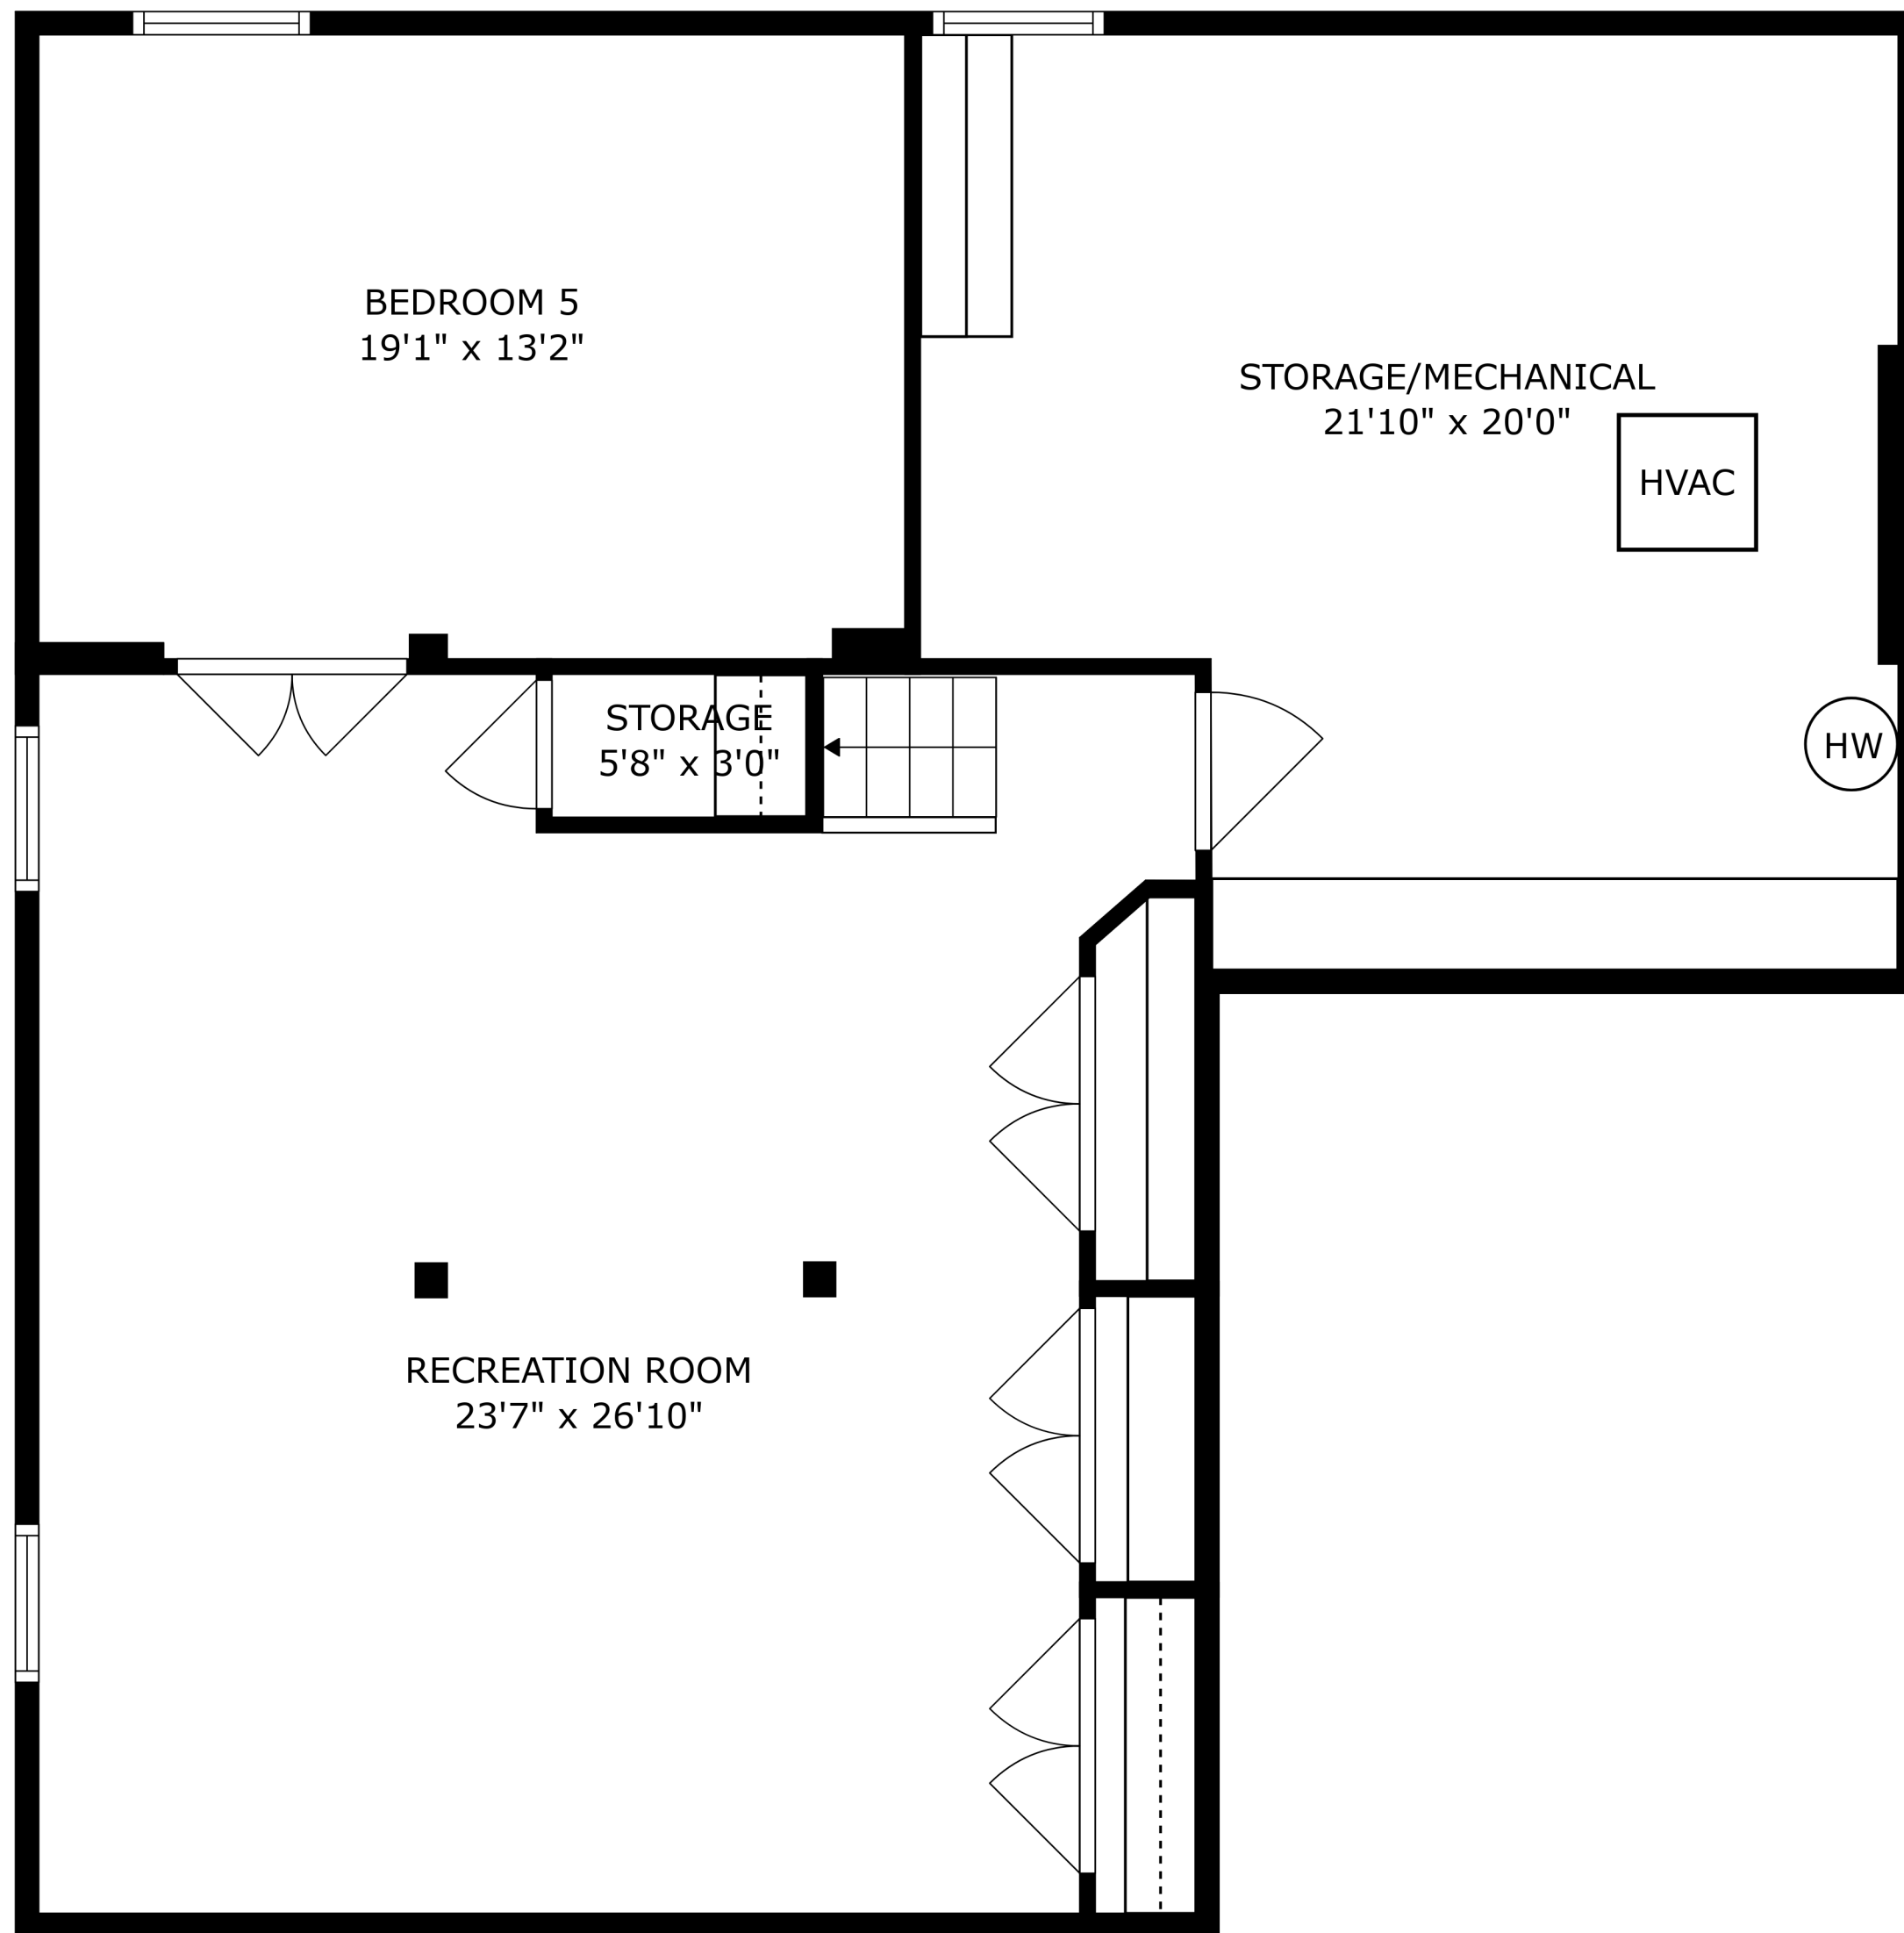

SECOND FLOOR
 APPROX. INTERIOR SQ. FOOTAGE - 1,209
 CLG. HT. 8'0"

BASEMENT
 APPROX. INTERIOR SQ. FOOTAGE - 1,415
 FINISHED CLG. HT. - 7'3"

FIRST FLOOR
 APPROX. INTERIOR SQ. FOOTAGE - 1,509
 EXCLUDES GARAGE - 462
 CEILING HT. 8'0"

SIZES AND DIMENSIONS ARE APPROXIMATE, ACTUAL MAY VARY.

APPROX. INTERIOR SQ. FOOTAGE - 1,209
CLG. HT. 8'0"

SIZES AND DIMENSIONS ARE APPROXIMATE, ACTUAL MAY VARY.

APPROX. INTERIOR SQ. FOOTAGE - 1,509
 EXCLUDES GARAGE - 462
 CEILING HT. 8'0"

SIZES AND DIMENSIONS ARE APPROXIMATE, ACTUAL MAY VARY.

APPROX. INTERIOR SQ. FOOTAGE - 1,415
FINISHED CLG. HT. - 7'3"

SIZES AND DIMENSIONS ARE APPROXIMATE, ACTUAL MAY VARY.