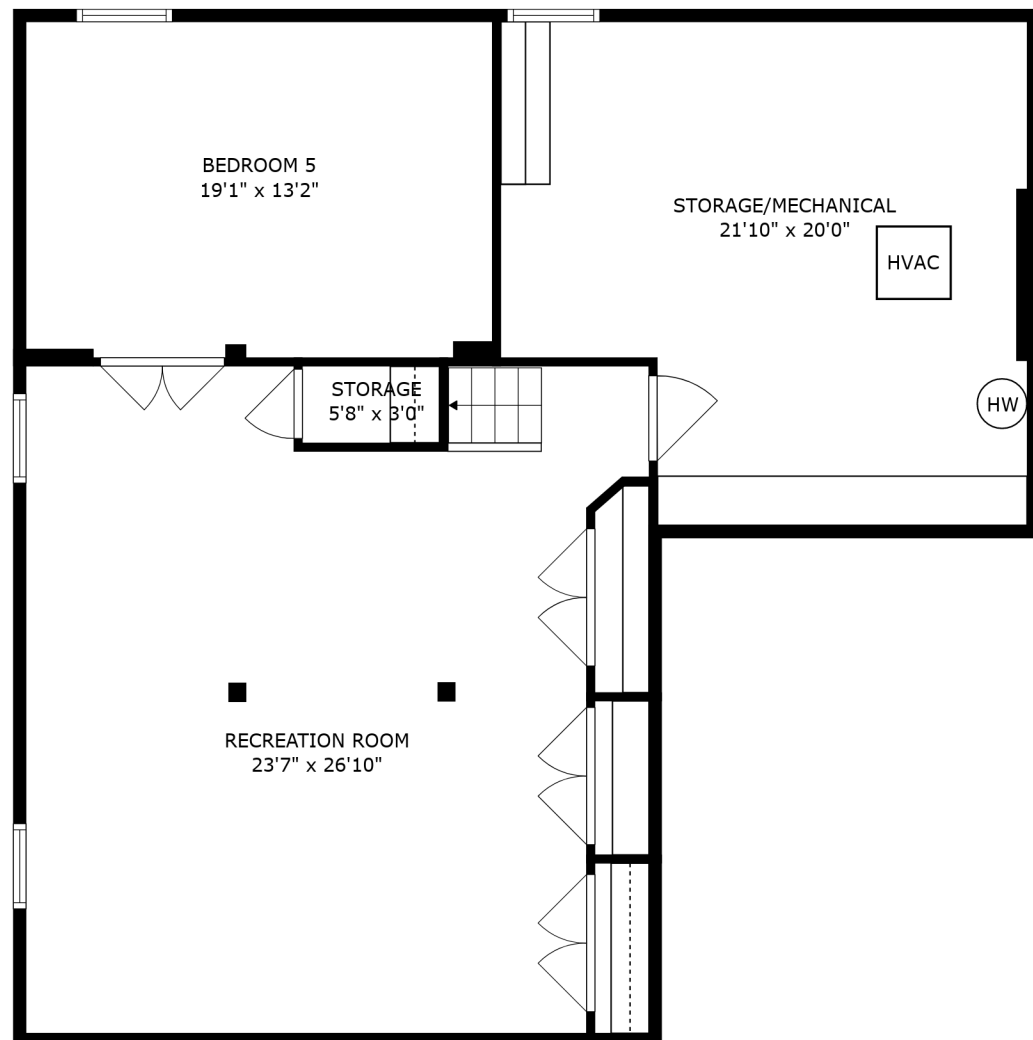

SECOND FLOOR
 APPROX. INTERIOR SQ. FOOTAGE - 1,209
 CLG. HT. 8'0"

BASEMENT
 APPROX. INTERIOR SQ. FOOTAGE - 1,415
 FINISHED CLG. HT. - 7'3"

FIRST FLOOR
 APPROX. INTERIOR SQ. FOOTAGE - 1,509
 EXCLUDES GARAGE - 462
 CEILING HT. 8'0"

SIZES AND DIMENSIONS ARE APPROXIMATE, ACTUAL MAY VARY.

APPROX. INTERIOR SQ. FOOTAGE - 1,209
CLG. HT. 8'0"

SIZES AND DIMENSIONS ARE APPROXIMATE, ACTUAL MAY VARY.

APPROX. INTERIOR SQ. FOOTAGE - 1,509
 EXCLUDES GARAGE - 462
 CEILING HT. 8'0"

SIZES AND DIMENSIONS ARE APPROXIMATE, ACTUAL MAY VARY.

APPROX. INTERIOR SQ. FOOTAGE - 1,415
FINISHED CLG. HT. - 7'3"

SIZES AND DIMENSIONS ARE APPROXIMATE, ACTUAL MAY VARY.