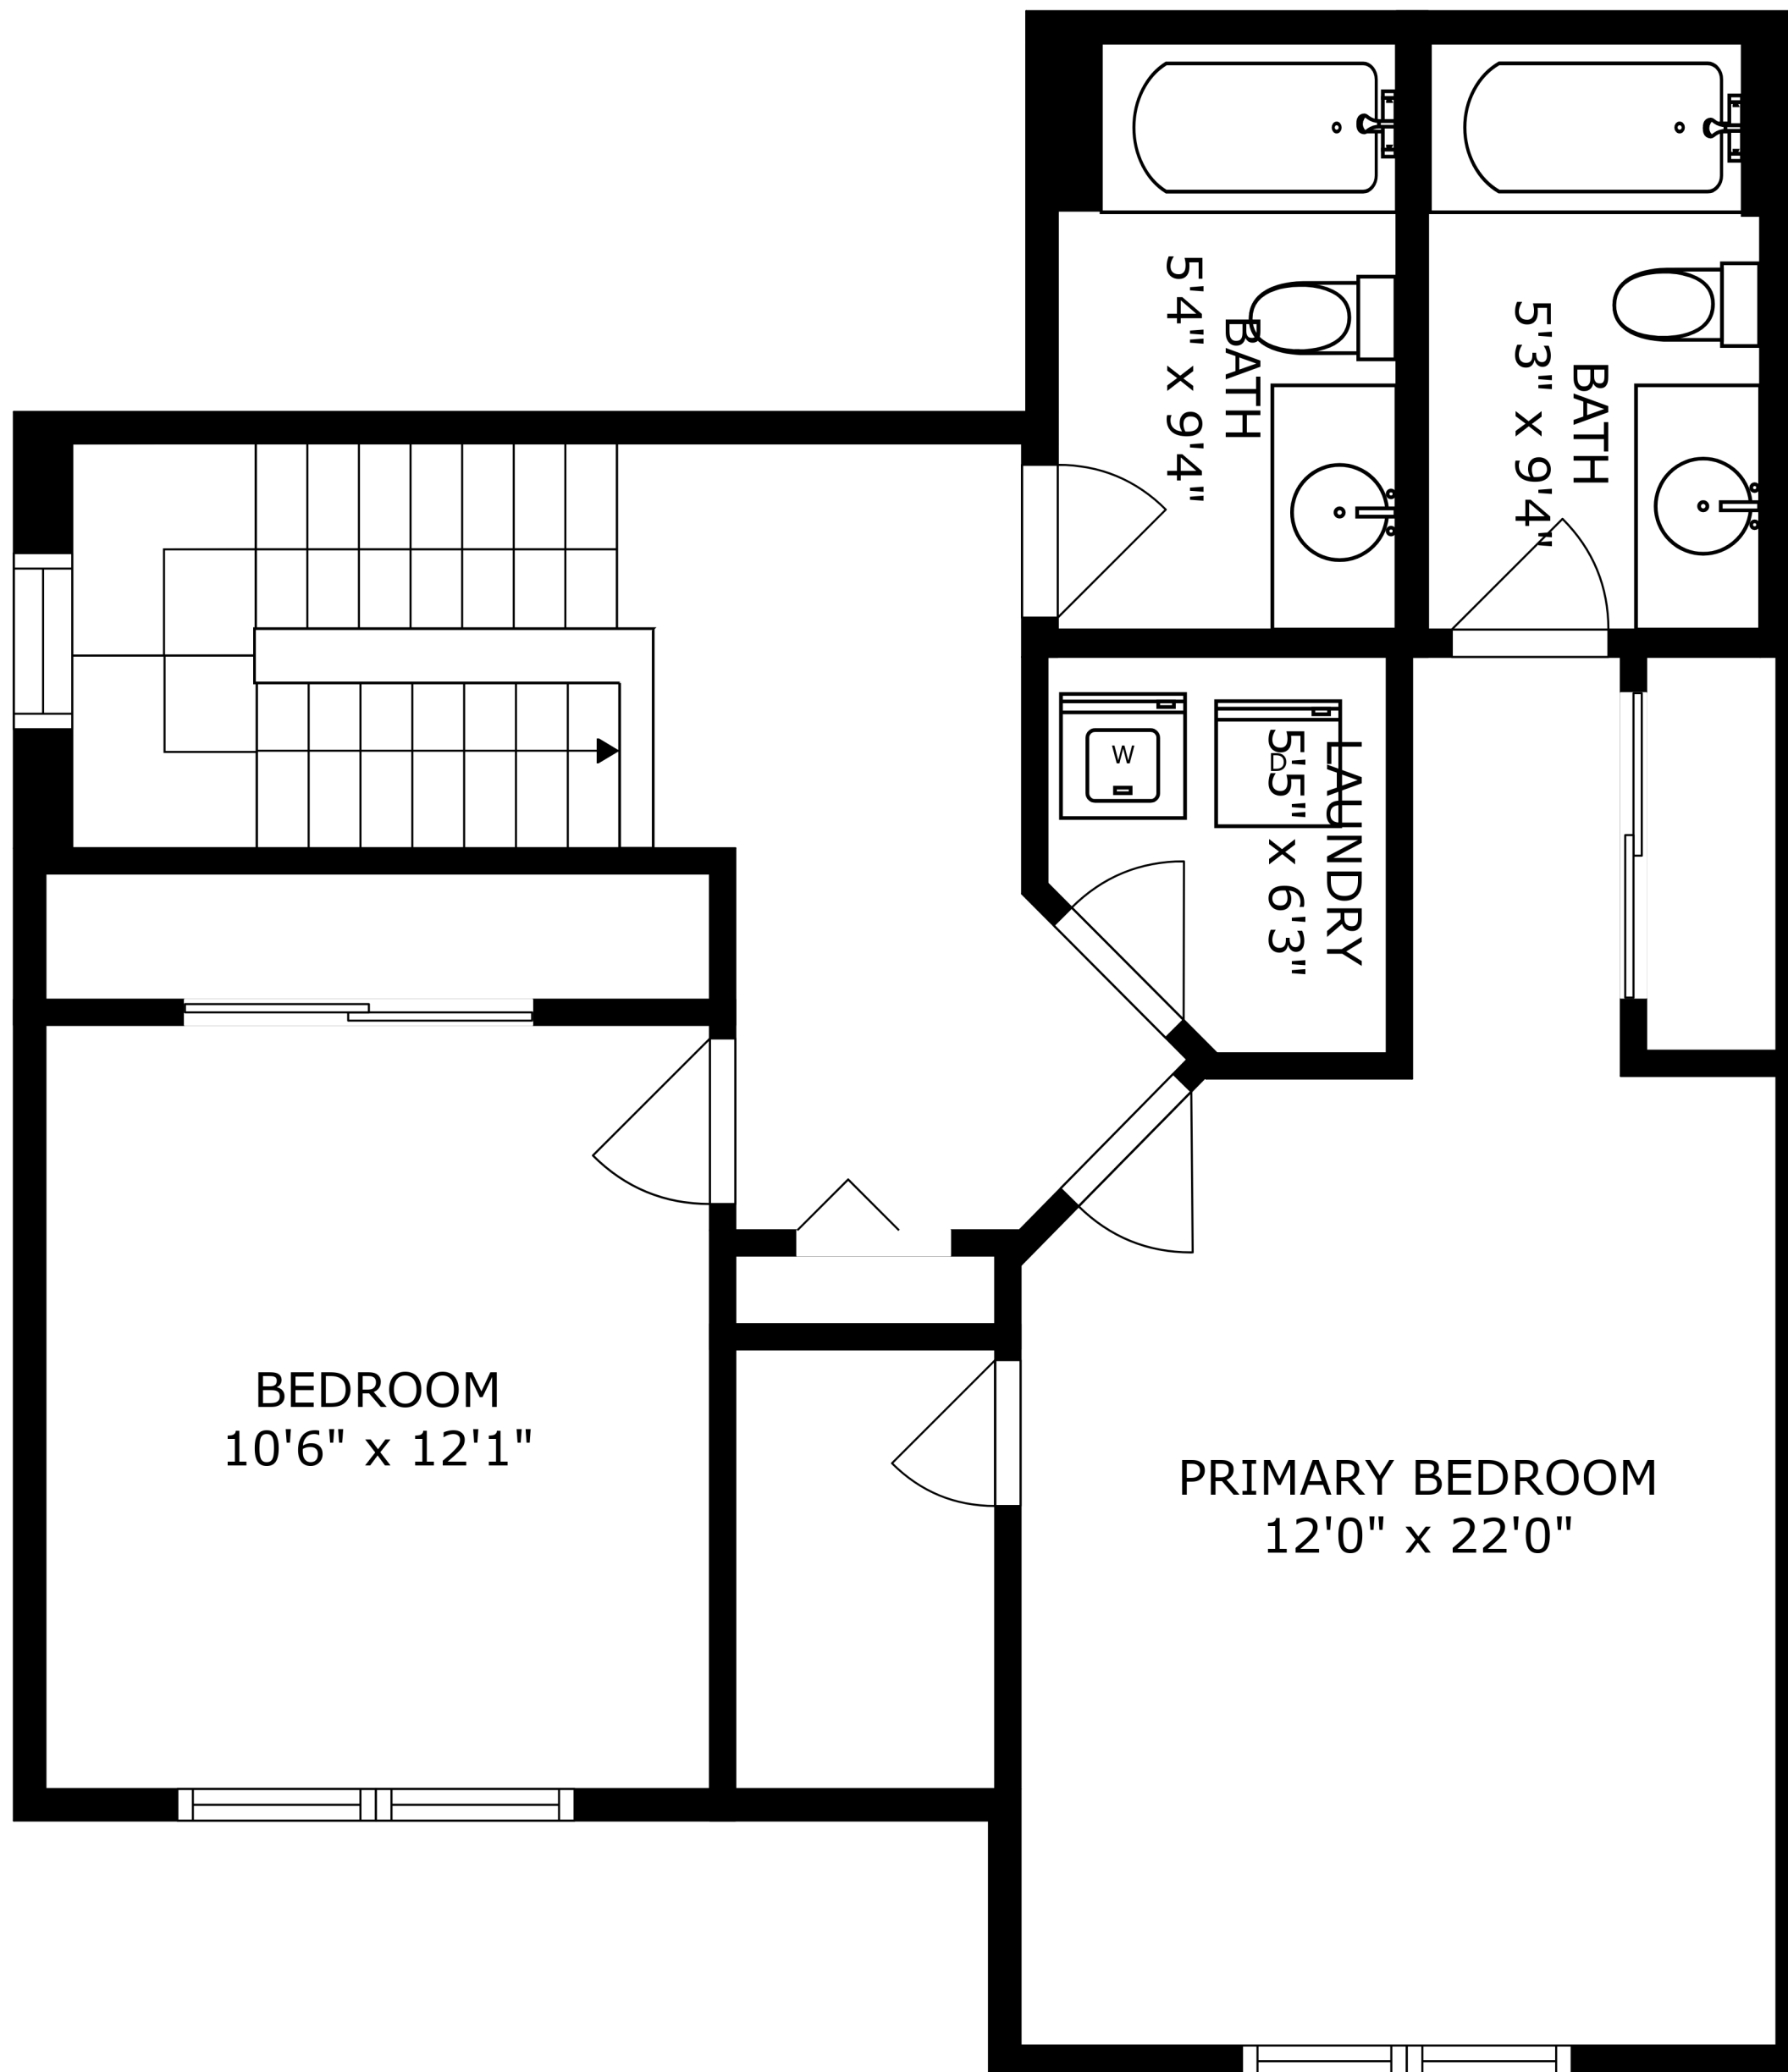

SIZES AND DIMENSIONS ARE APPROXIMATE, ACTUAL MAY VARY.

SIZES AND DIMENSIONS ARE APPROXIMATE, ACTUAL MAY VARY.

SIZES AND DIMENSIONS ARE APPROXIMATE, ACTUAL MAY VARY.

STORAGE  
21'7" x 9'6"

BATH  
4'11" x 6'4"

RECREATION ROOM  
26'6" x 20'11"