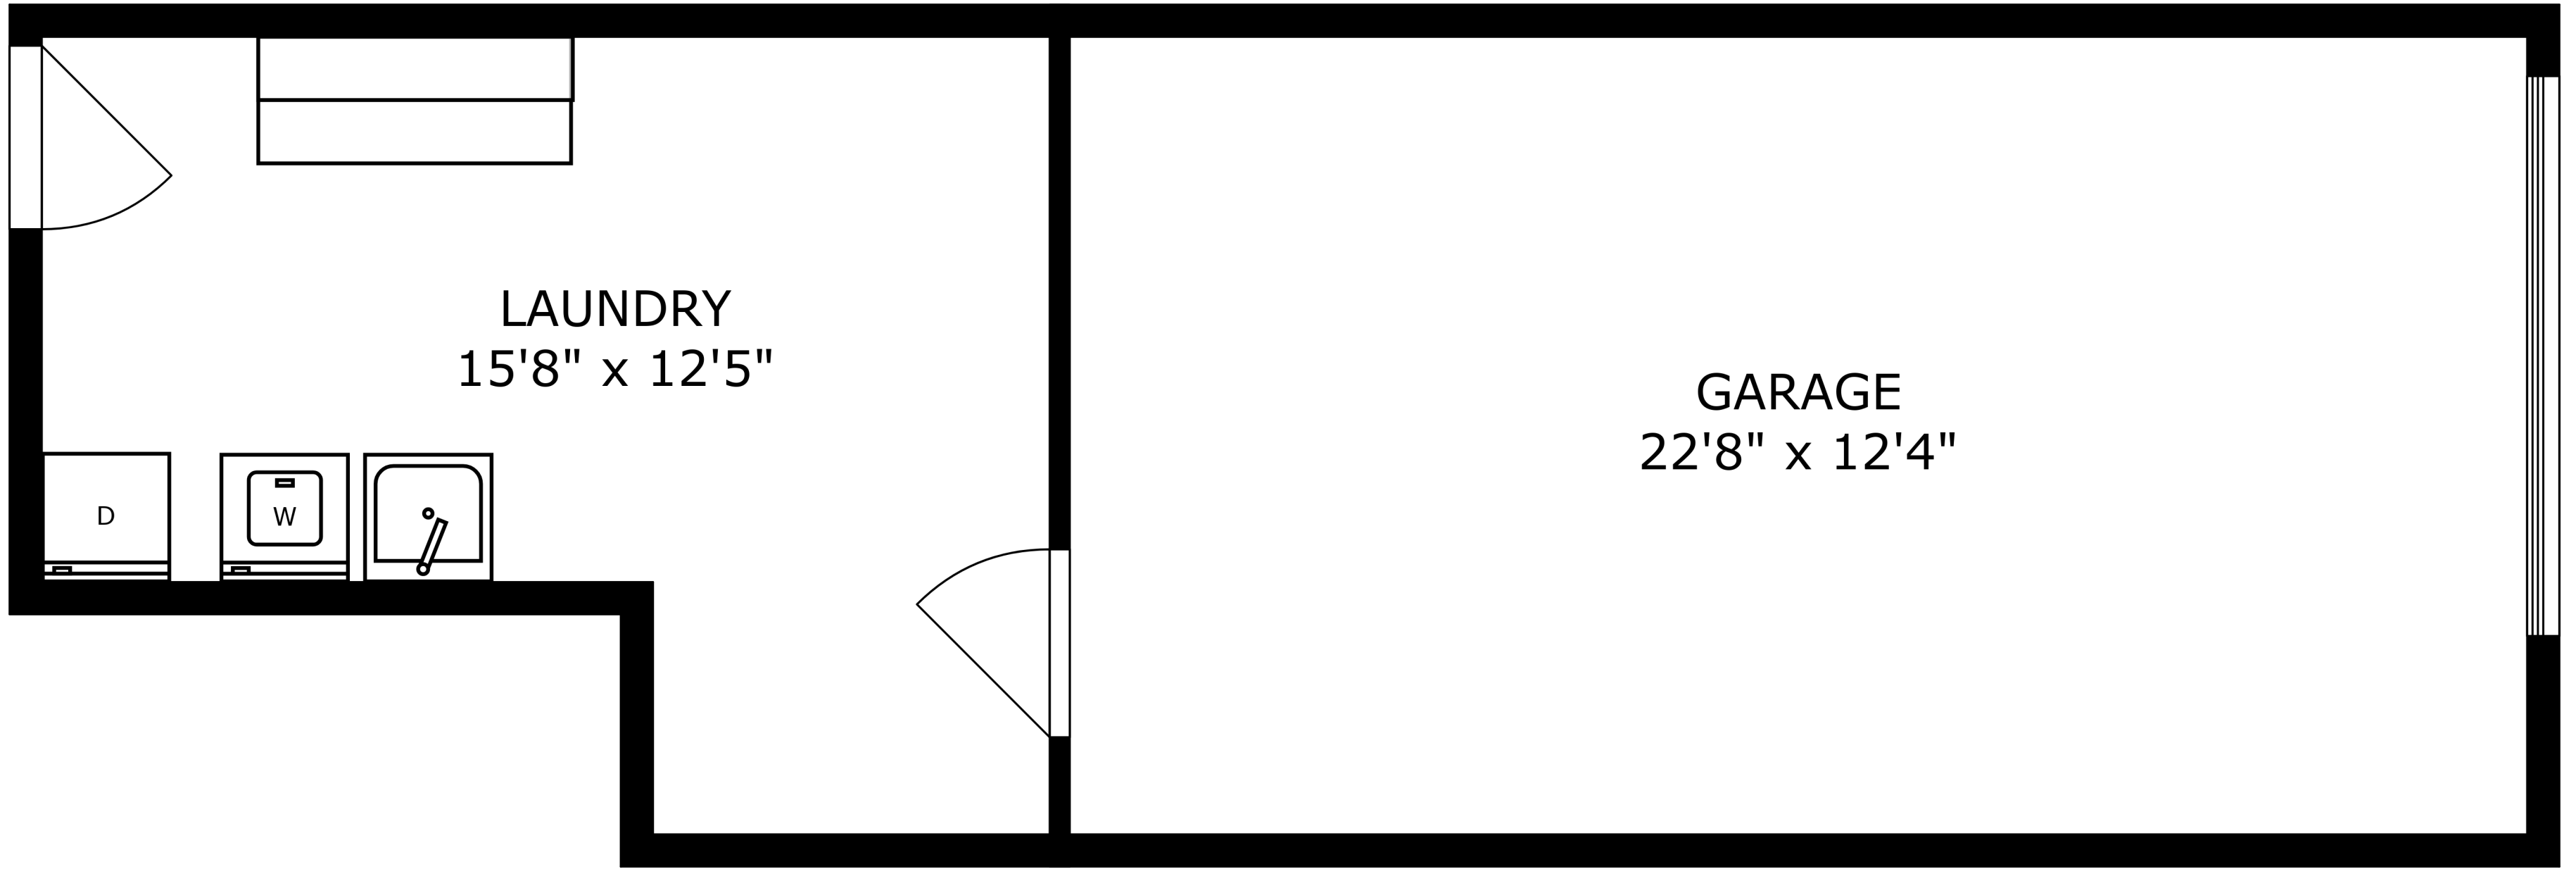

SIZES AND DIMENSIONS ARE APPROXIMATE, ACTUAL MAY VARY.

SIZES AND DIMENSIONS ARE APPROXIMATE, ACTUAL MAY VARY.

LAUNDRY  
15'8" x 12'5"

GARAGE  
22'8" x 12'4"