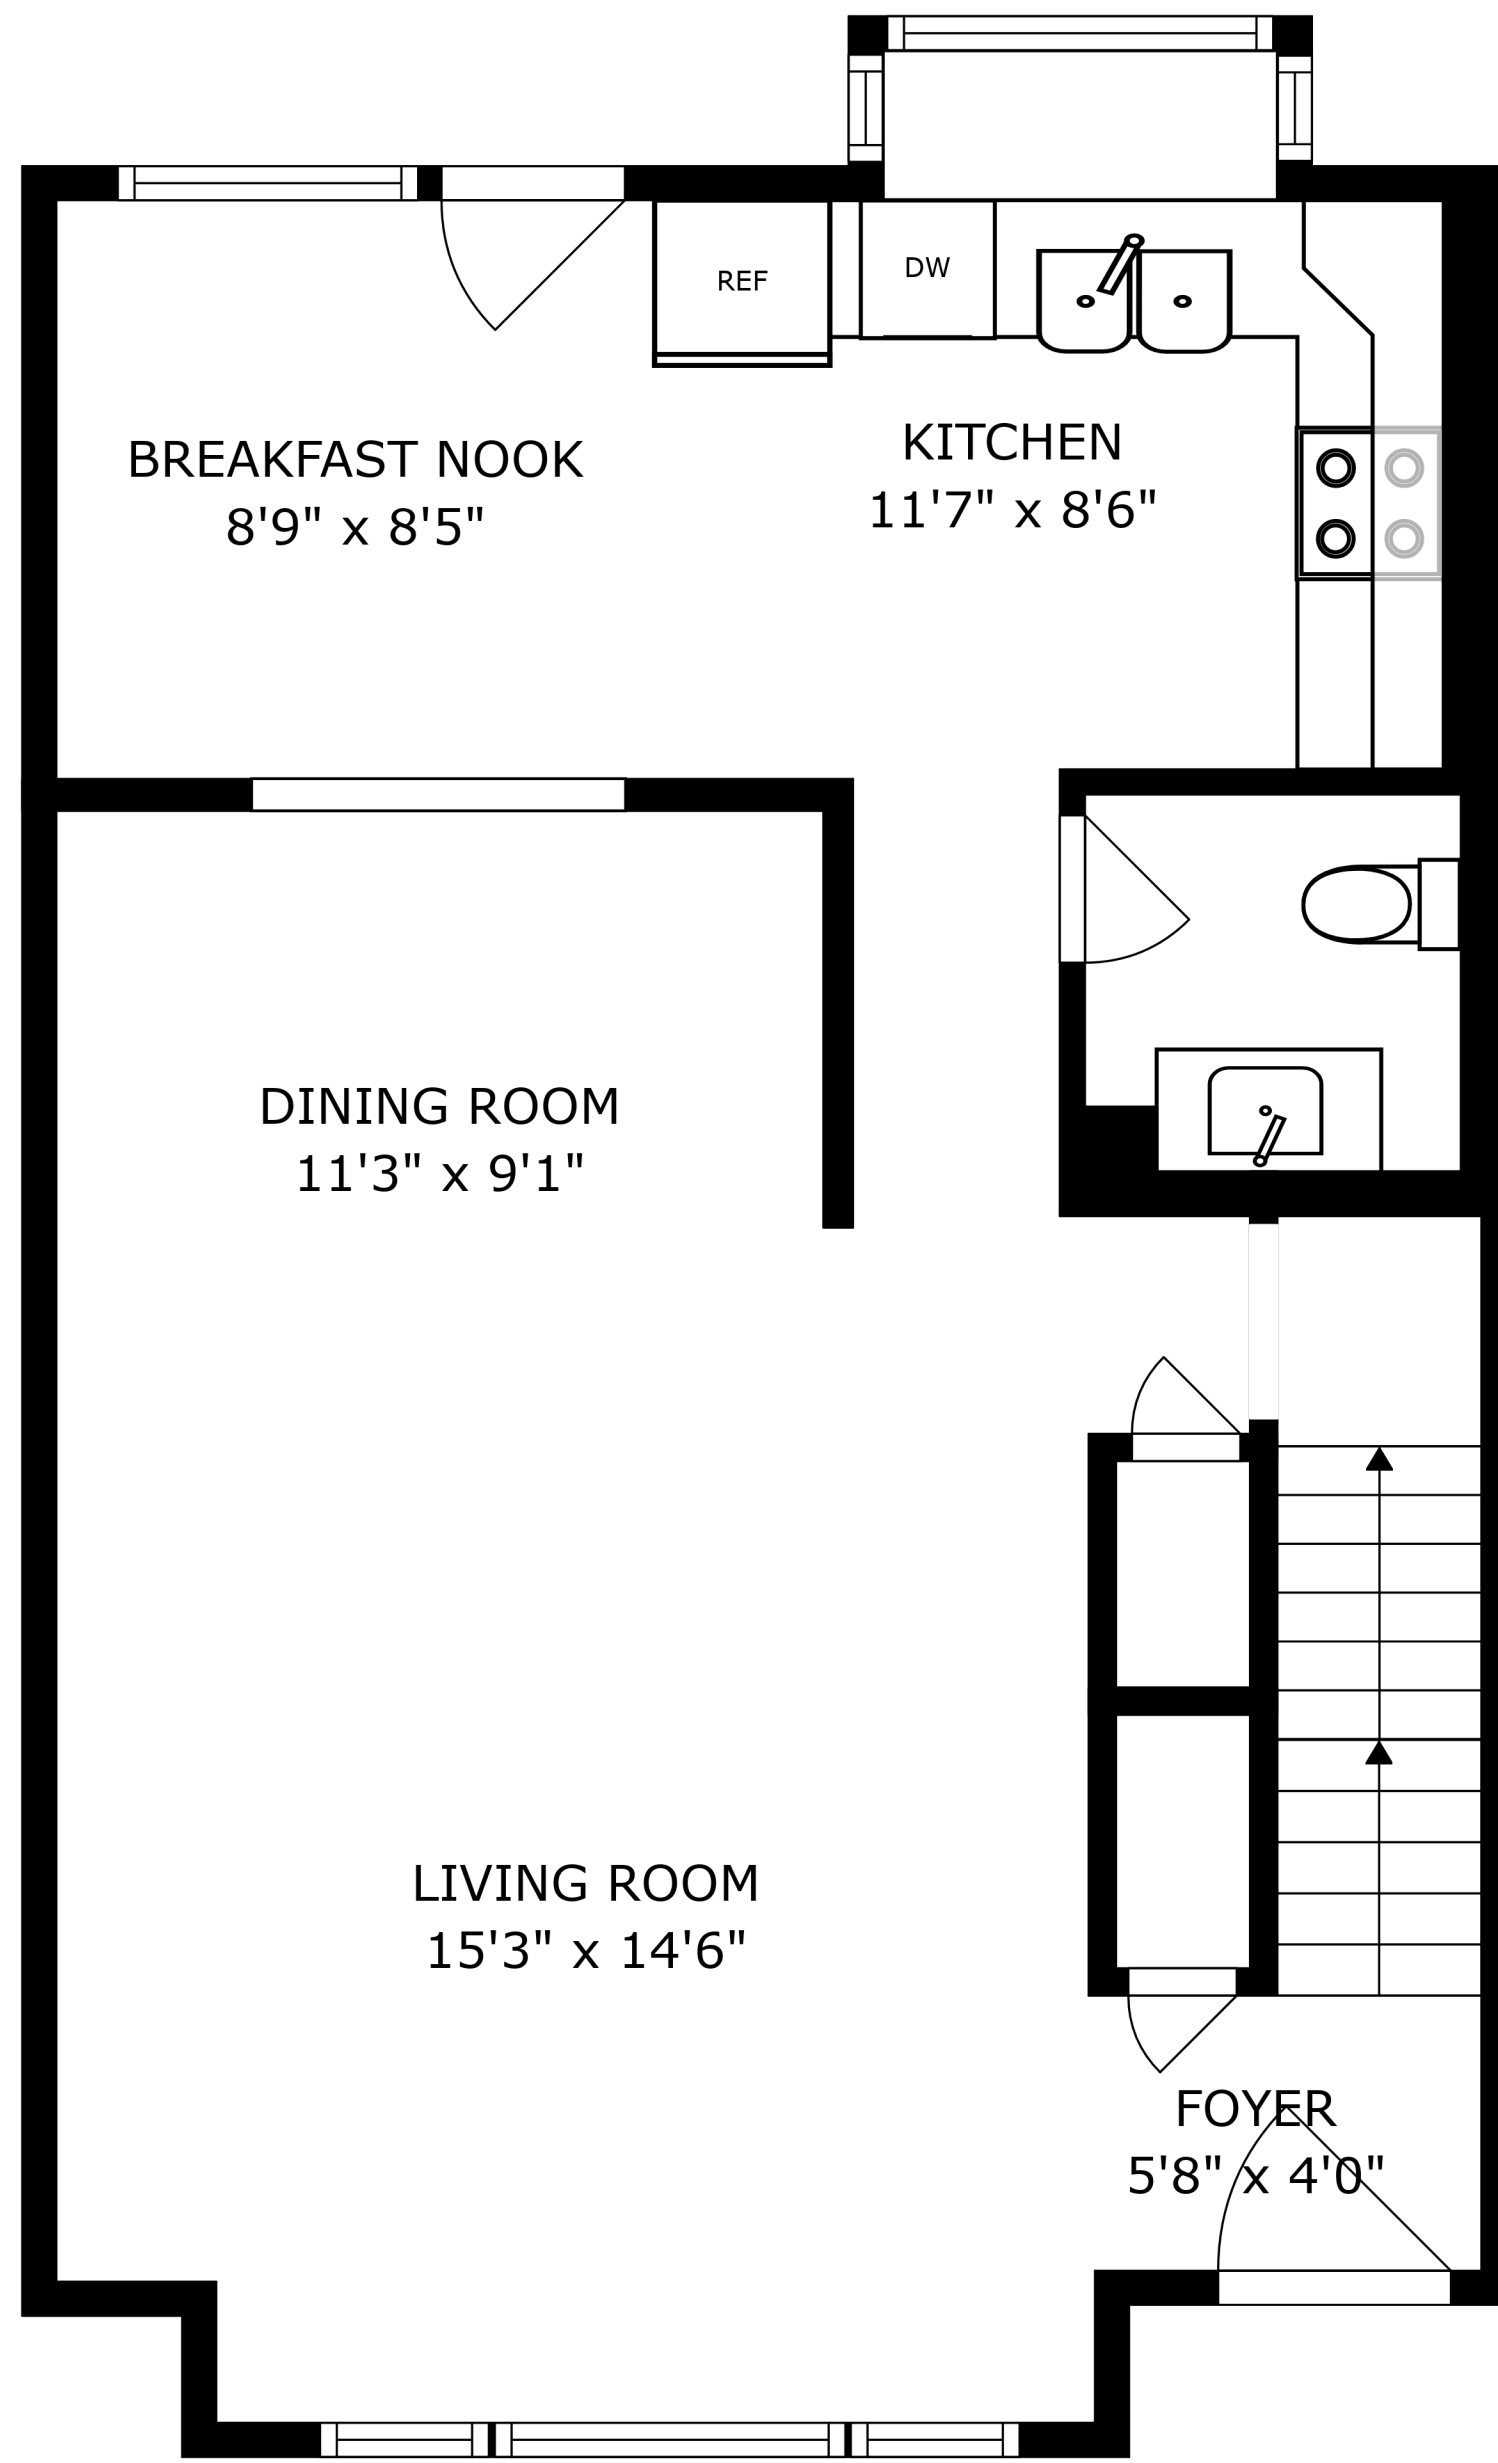

FLOOR 1

FLOOR 2

FLOOR 3

SIZES AND DIMENSIONS ARE APPROXIMATE, ACTUAL MAY VARY.

SIZES AND DIMENSIONS ARE APPROXIMATE, ACTUAL MAY VARY.

UTILITY
21'2" x 15'3"

RECREATION ROOM
17'6" x 16'8"

SIZES AND DIMENSIONS ARE APPROXIMATE, ACTUAL MAY VARY.