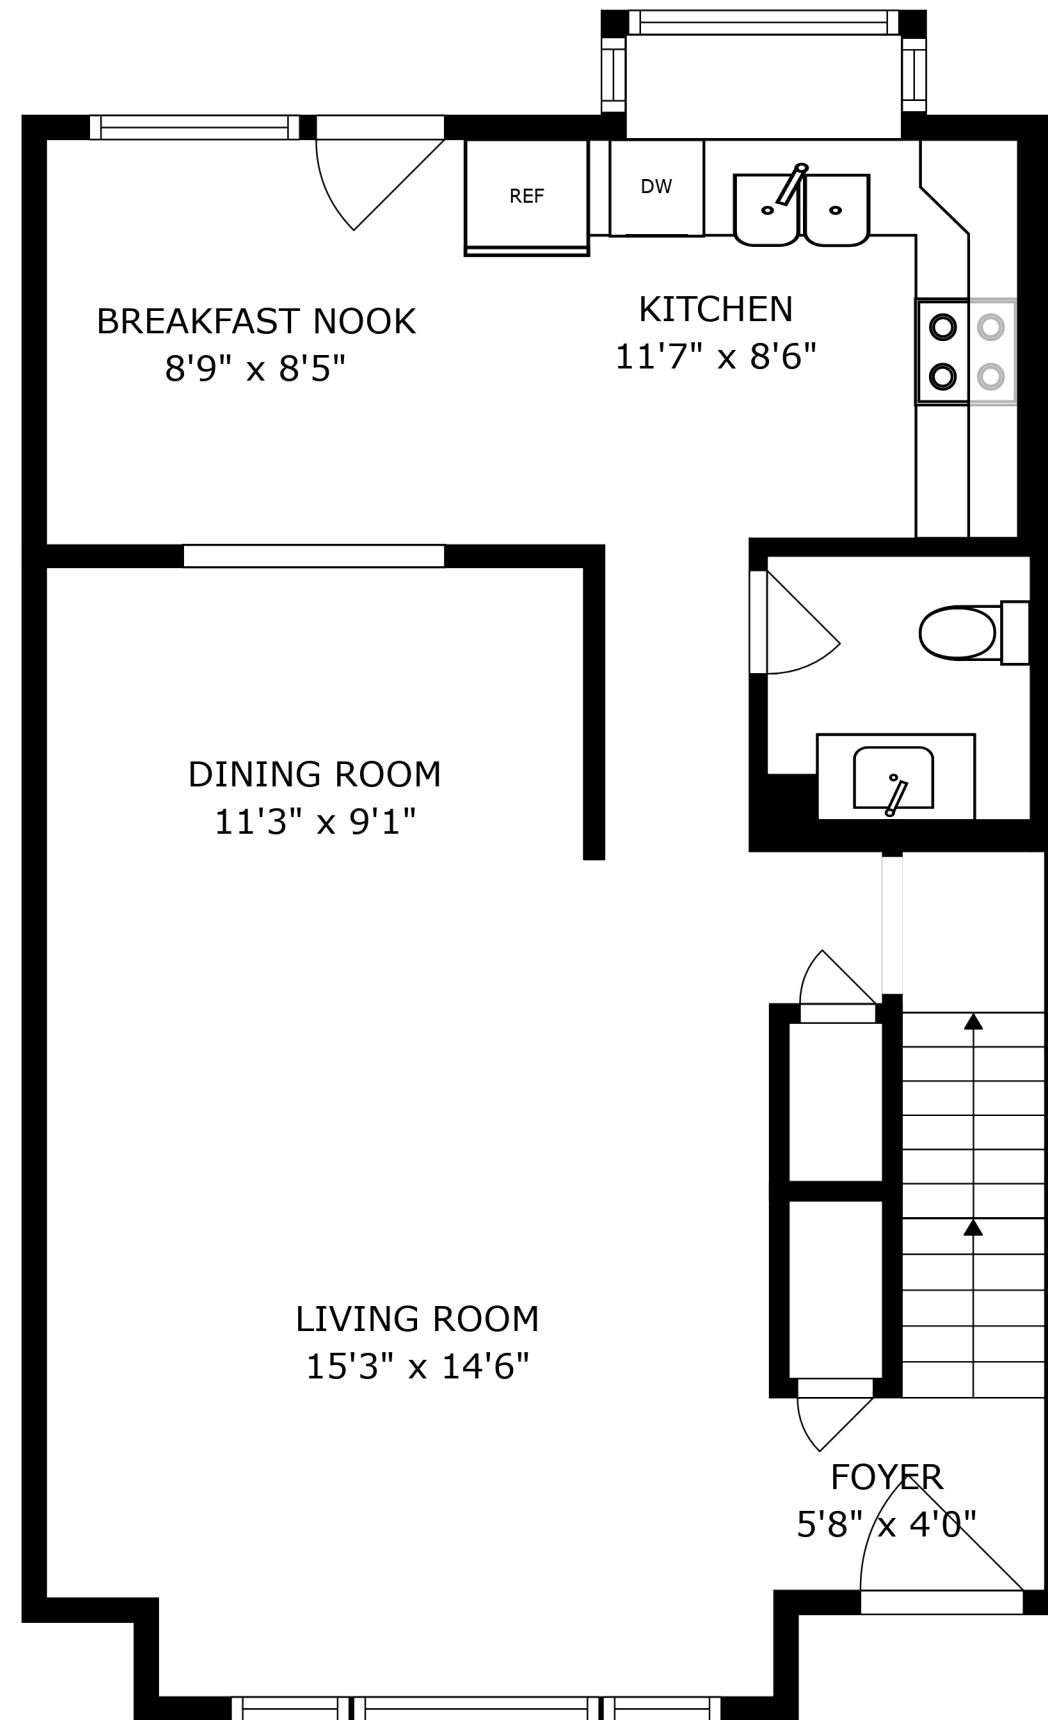

FLOOR 1

FLOOR 2

FLOOR 3

SIZES AND DIMENSIONS ARE APPROXIMATE, ACTUAL MAY VARY.

SIZES AND DIMENSIONS ARE APPROXIMATE, ACTUAL MAY VARY.

UTILITY
21'2" x 15'3"

RECREATION ROOM
17'6" x 16'8"

SIZES AND DIMENSIONS ARE APPROXIMATE, ACTUAL MAY VARY.