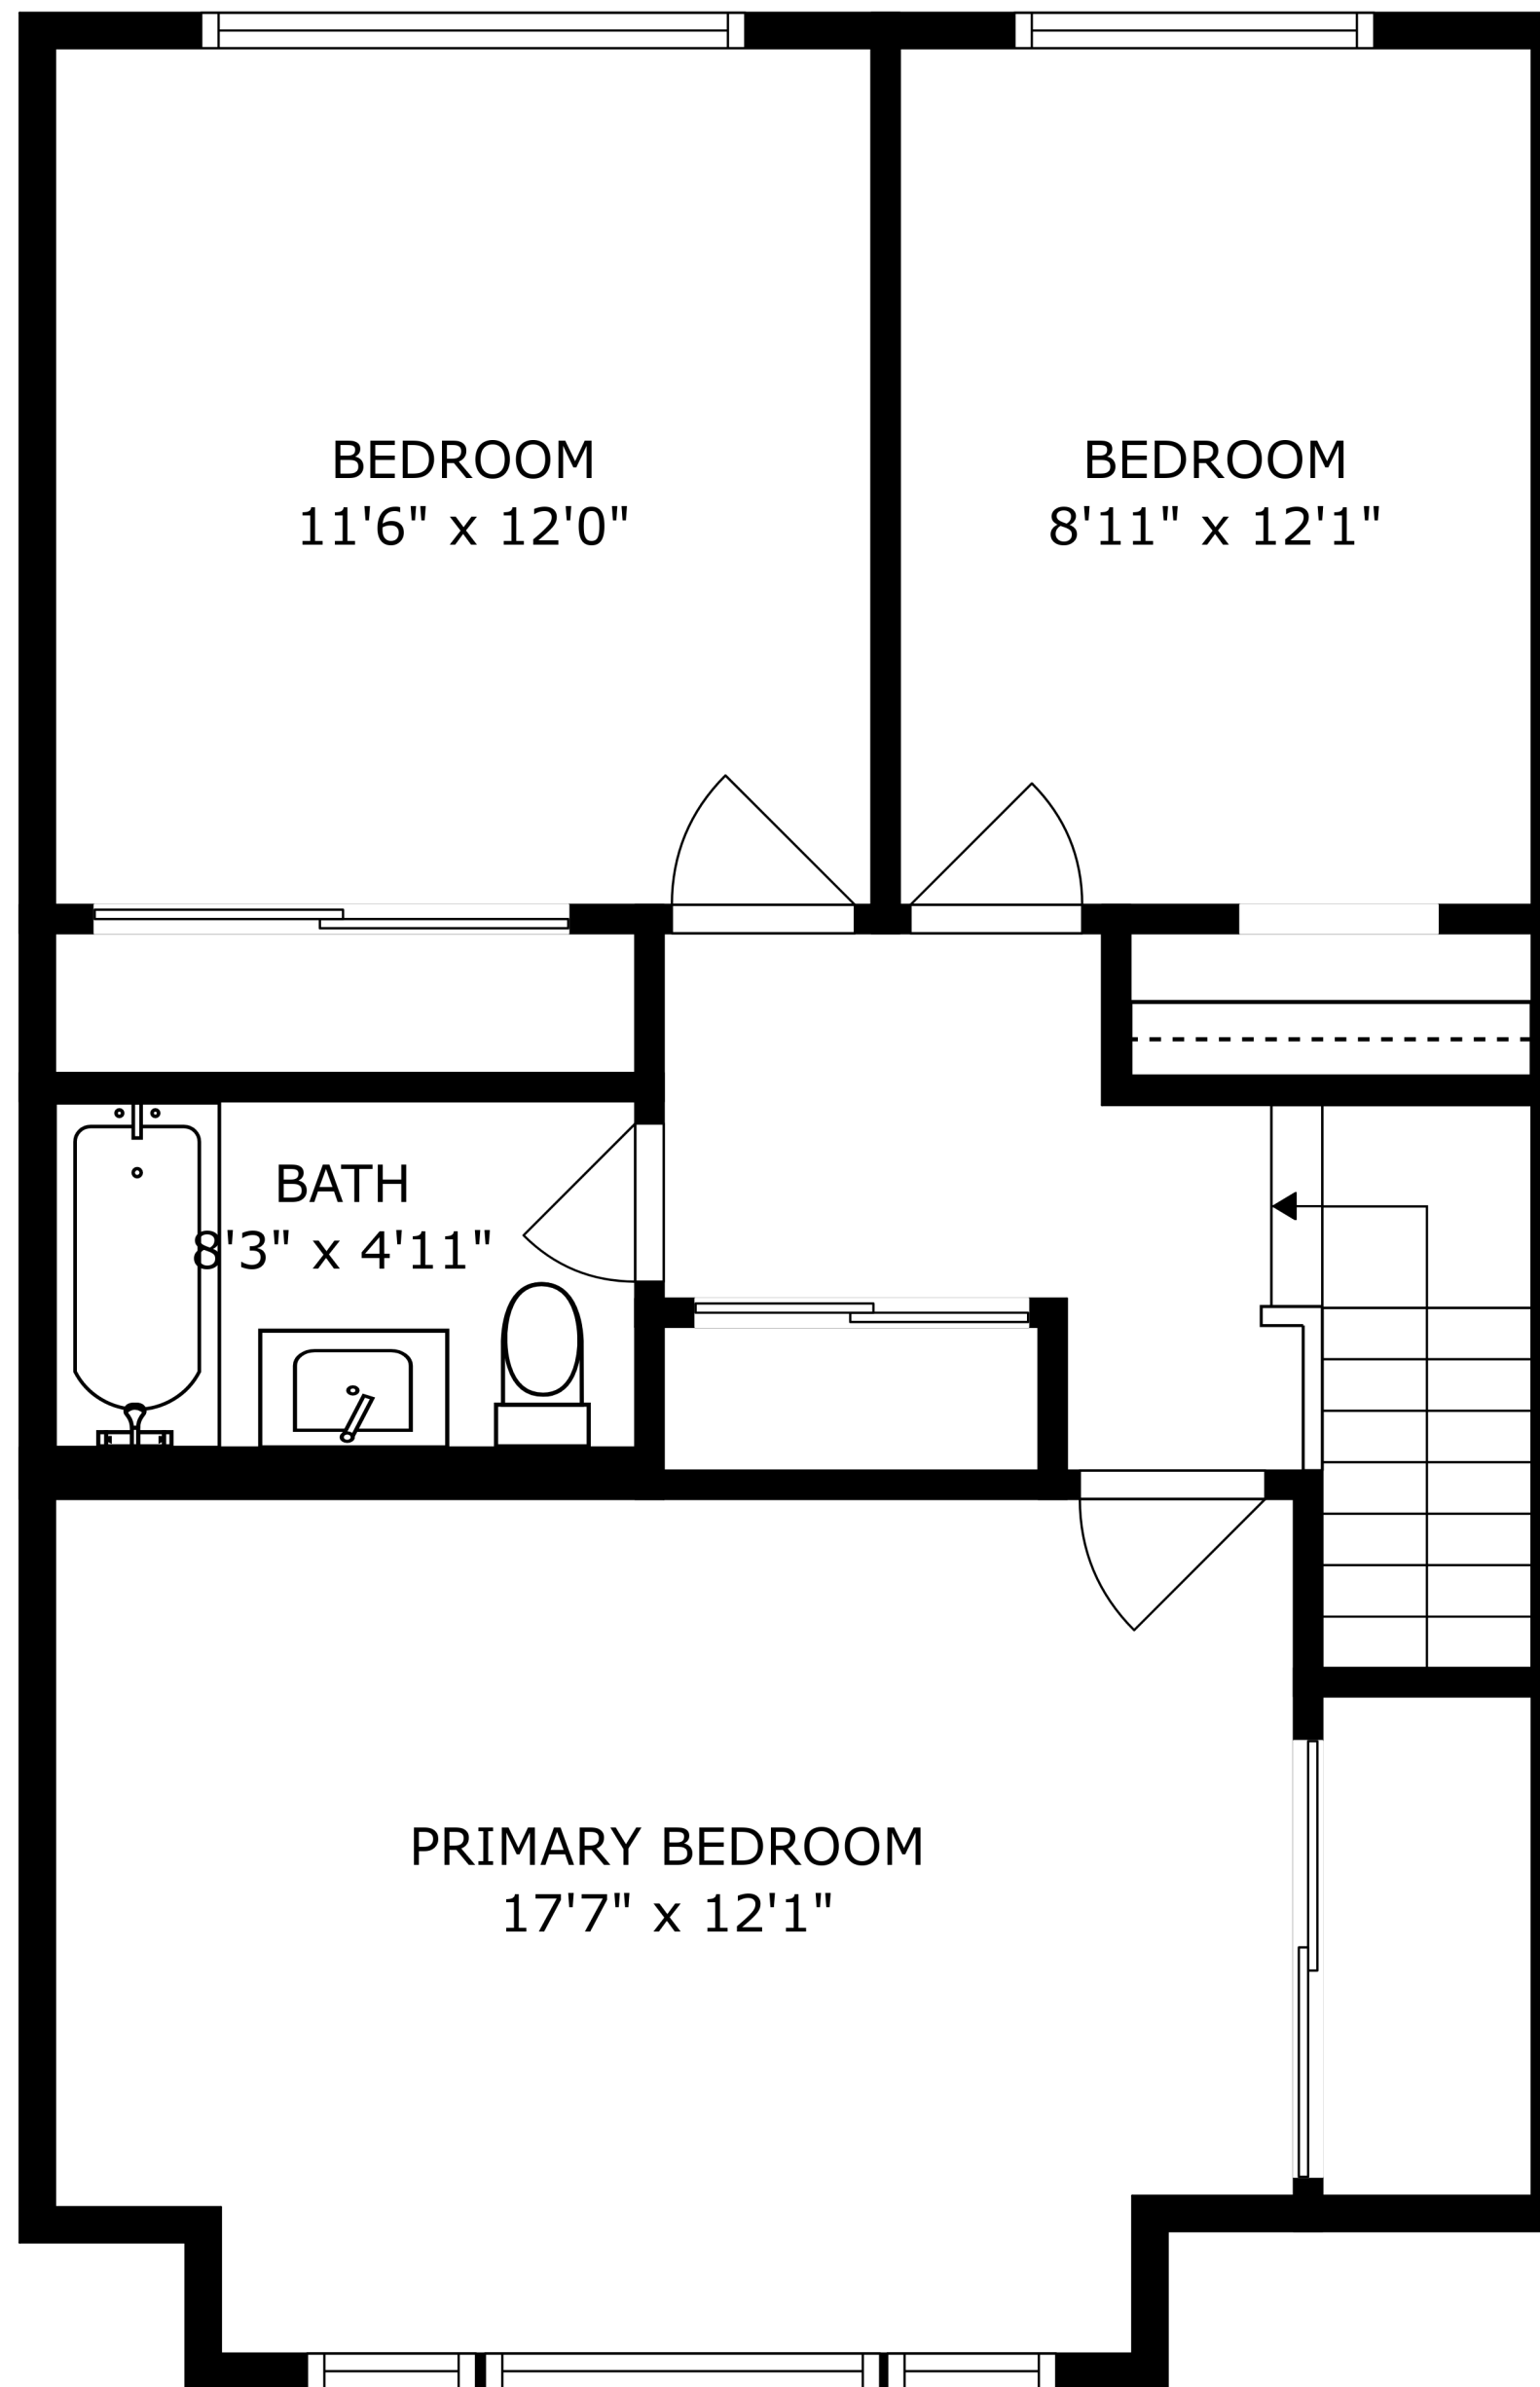

FLOOR 1

FLOOR 2

FLOOR 3

SIZES AND DIMENSIONS ARE APPROXIMATE, ACTUAL MAY VARY.

SIZES AND DIMENSIONS ARE APPROXIMATE, ACTUAL MAY VARY.

UTILITY
21'2" x 15'3"

RECREATION ROOM
17'6" x 16'8"

SIZES AND DIMENSIONS ARE APPROXIMATE, ACTUAL MAY VARY.