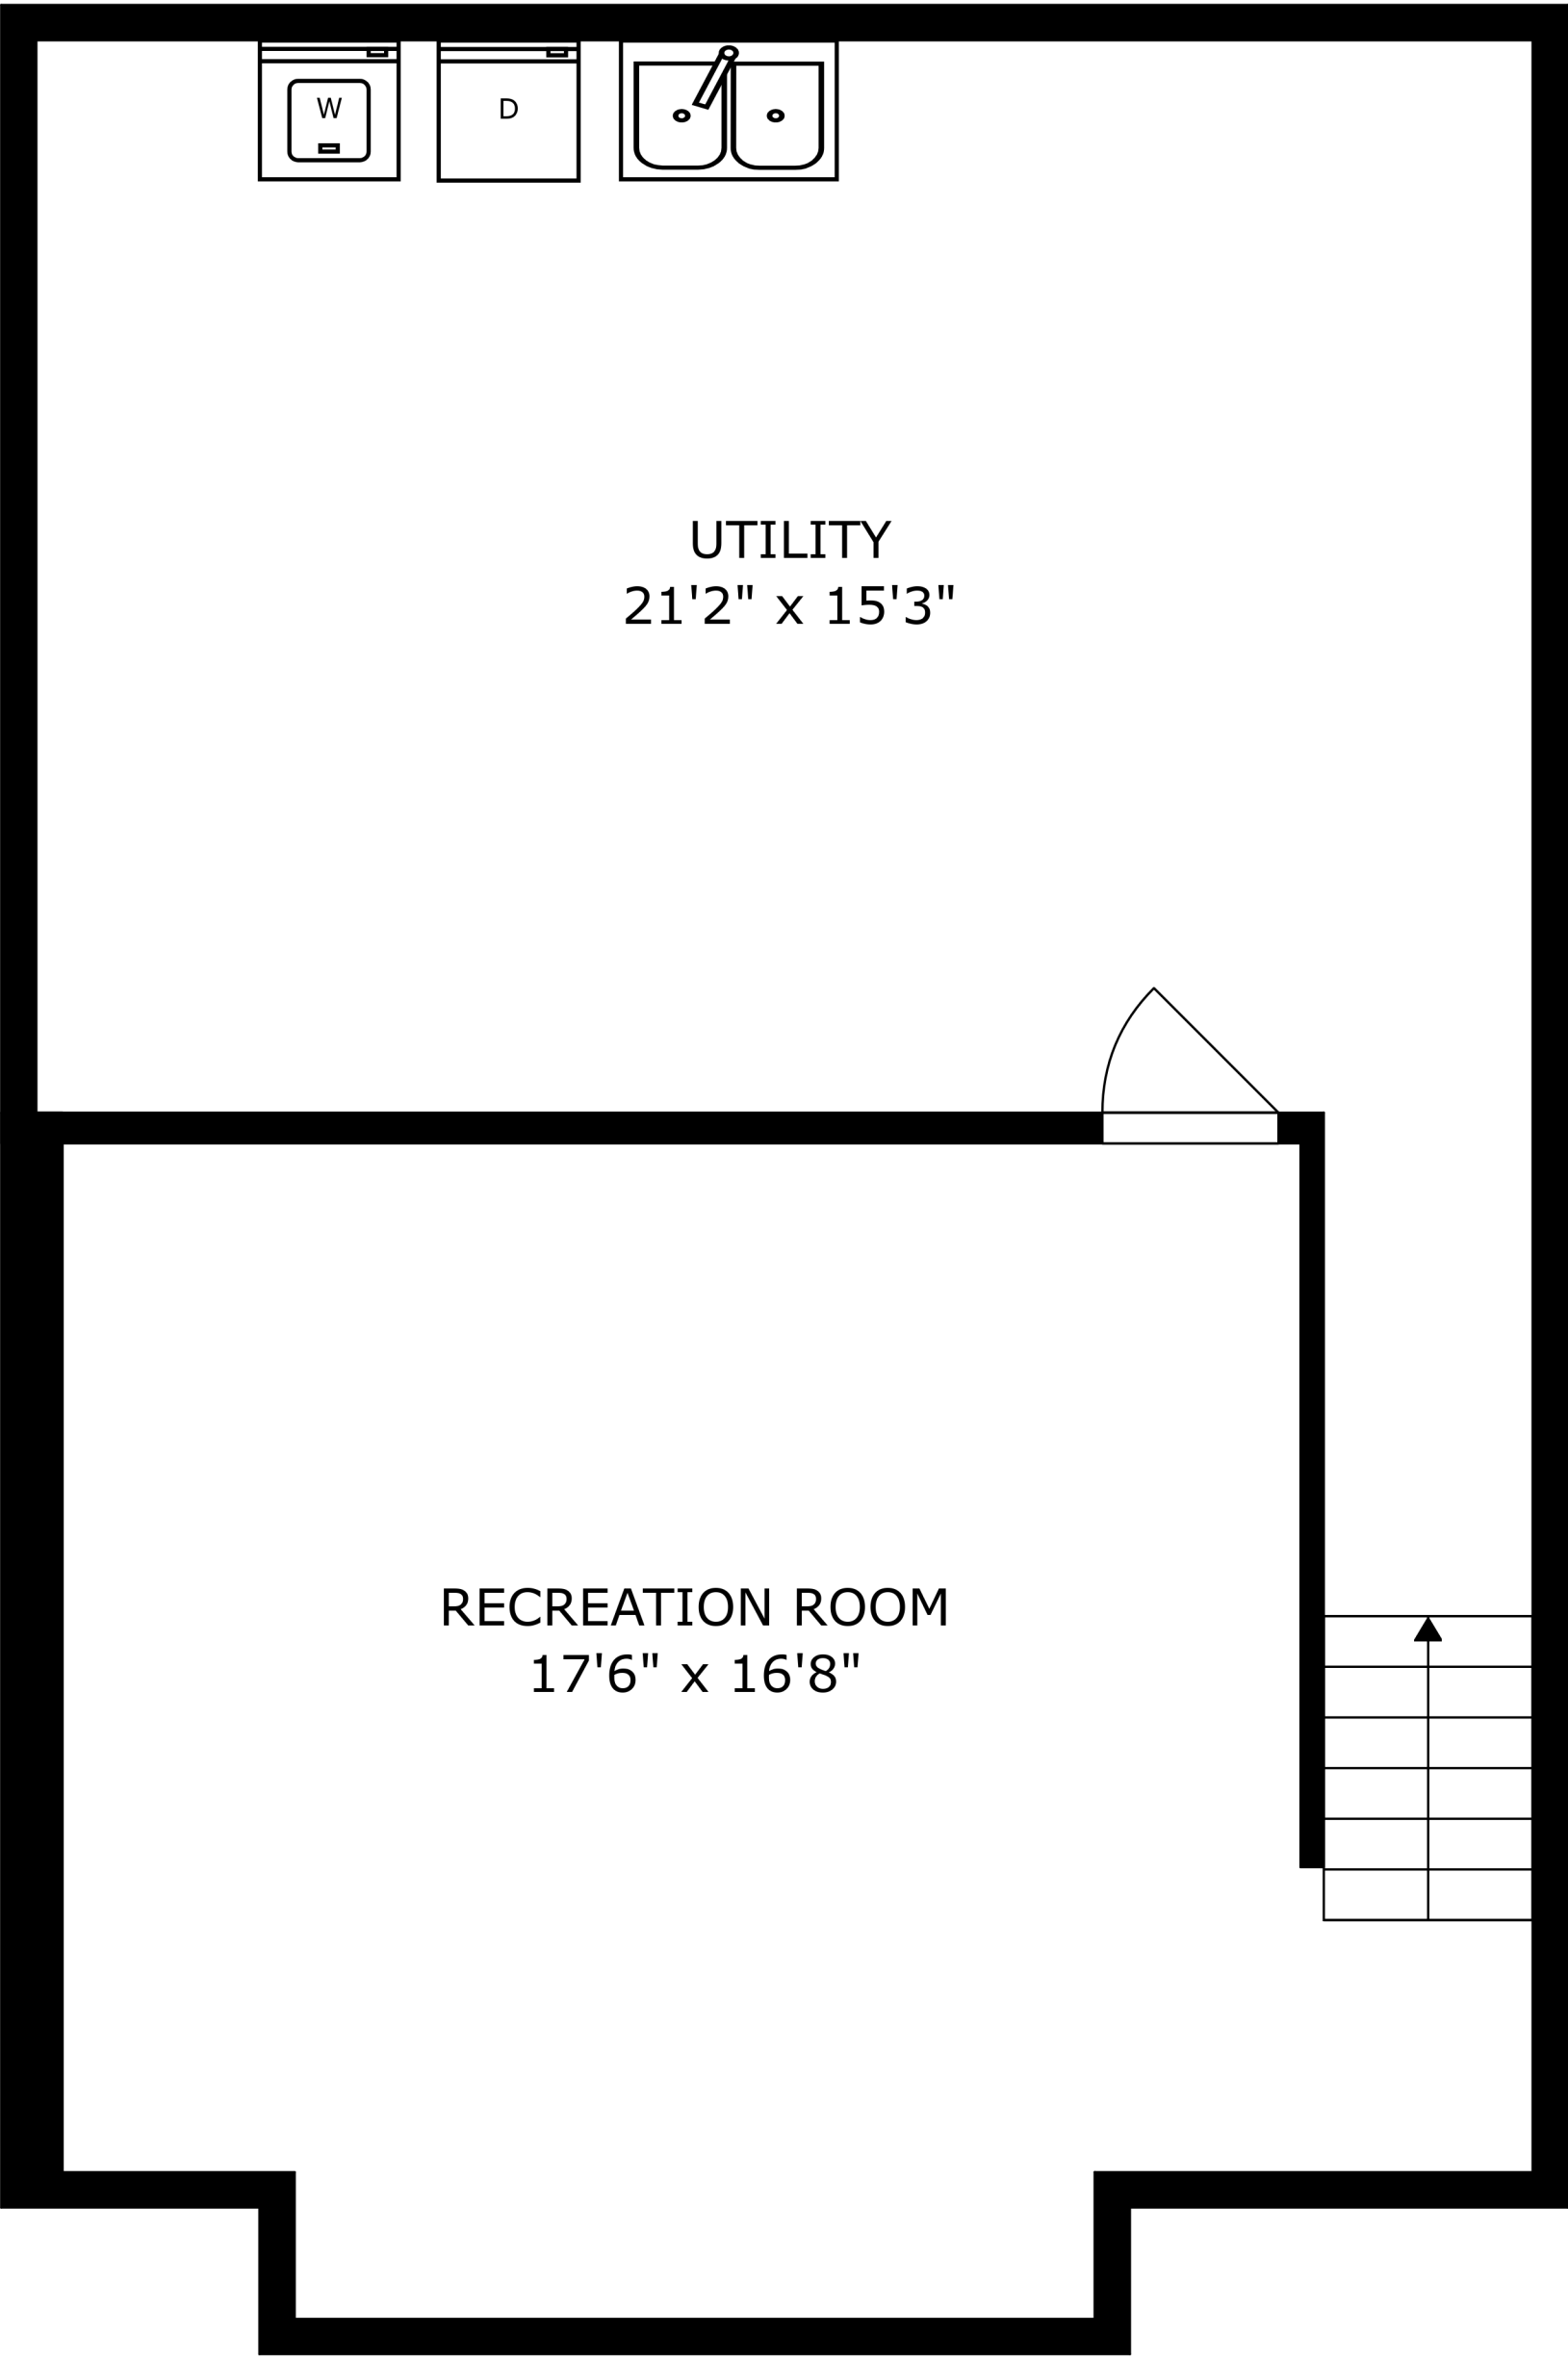

FLOOR 1

FLOOR 2

FLOOR 3

SIZES AND DIMENSIONS ARE APPROXIMATE, ACTUAL MAY VARY.

SIZES AND DIMENSIONS ARE APPROXIMATE, ACTUAL MAY VARY.

UTILITY
21'2" x 15'3"

RECREATION ROOM
17'6" x 16'8"

SIZES AND DIMENSIONS ARE APPROXIMATE, ACTUAL MAY VARY.