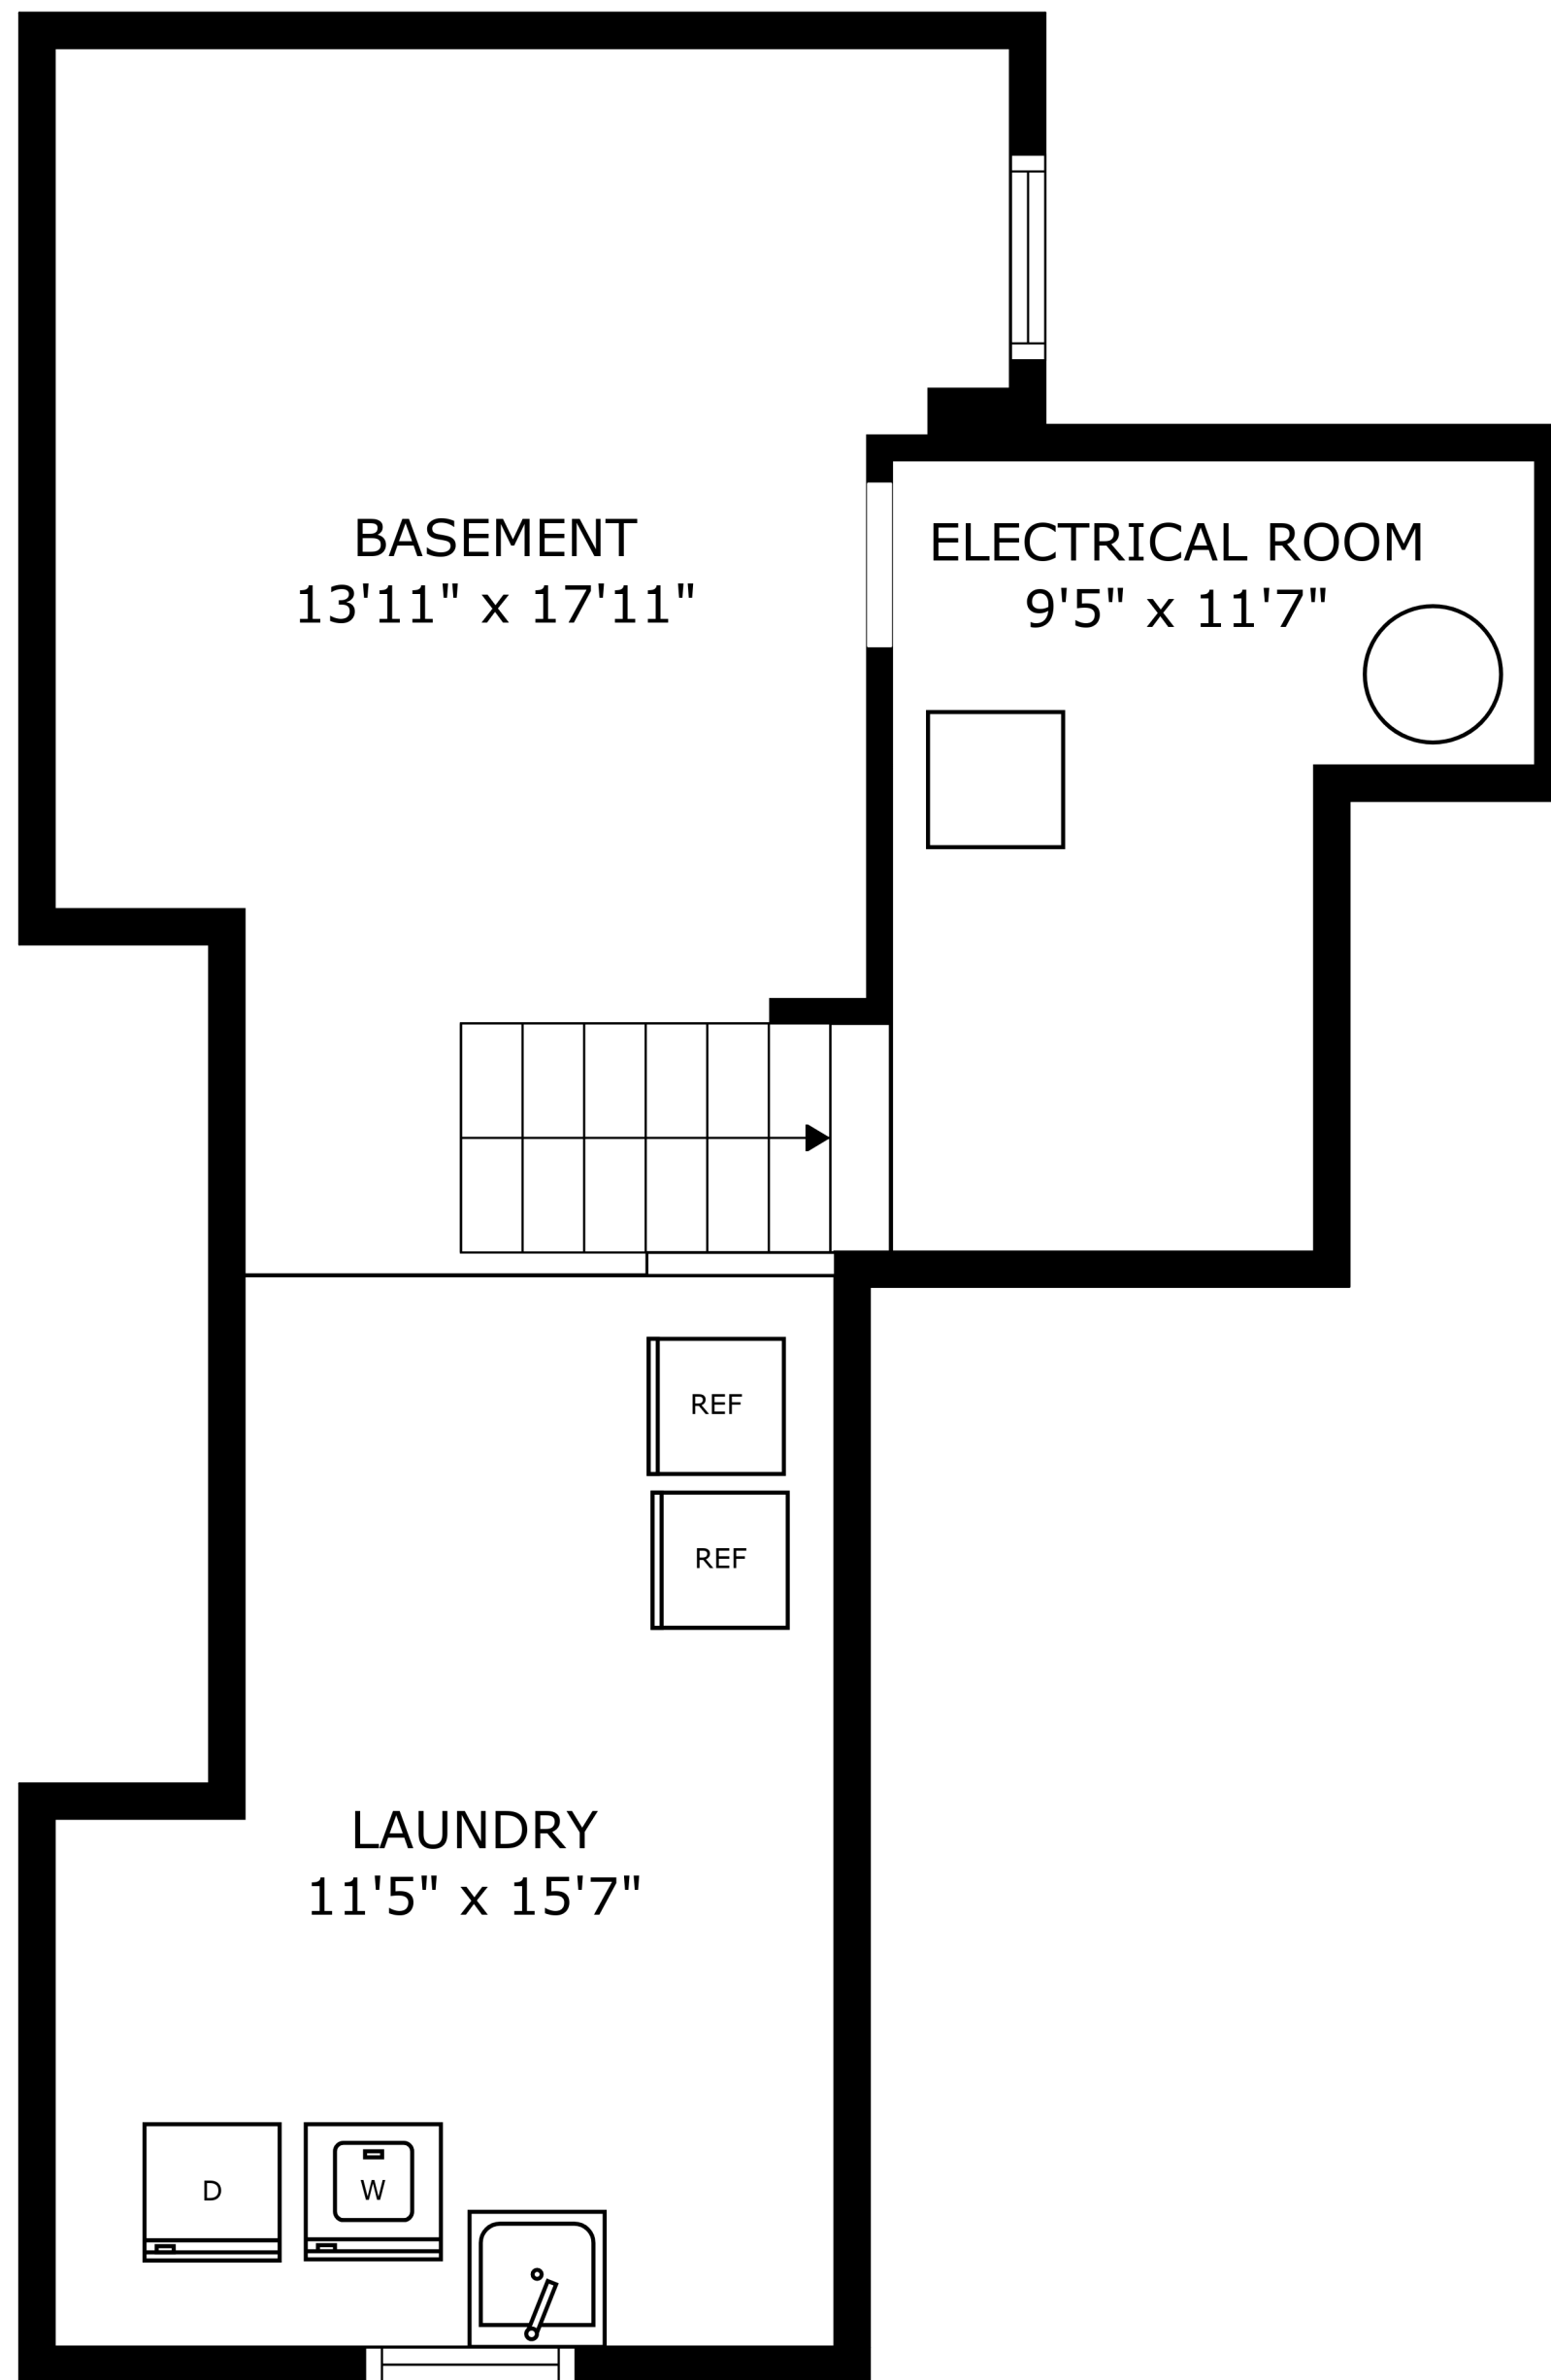

SIZES AND DIMENSIONS ARE APPROXIMATE, ACTUAL MAY VARY.

BEDROOM  
12'5" x 15'8"

BATH  
4'7" x 7'11"

BATH  
9'3" x 7'11"

PRIMARY BEDROOM  
17'7" x 18'10"

SIZES AND DIMENSIONS ARE APPROXIMATE, ACTUAL MAY VARY.

SIZES AND DIMENSIONS ARE APPROXIMATE, ACTUAL MAY VARY.