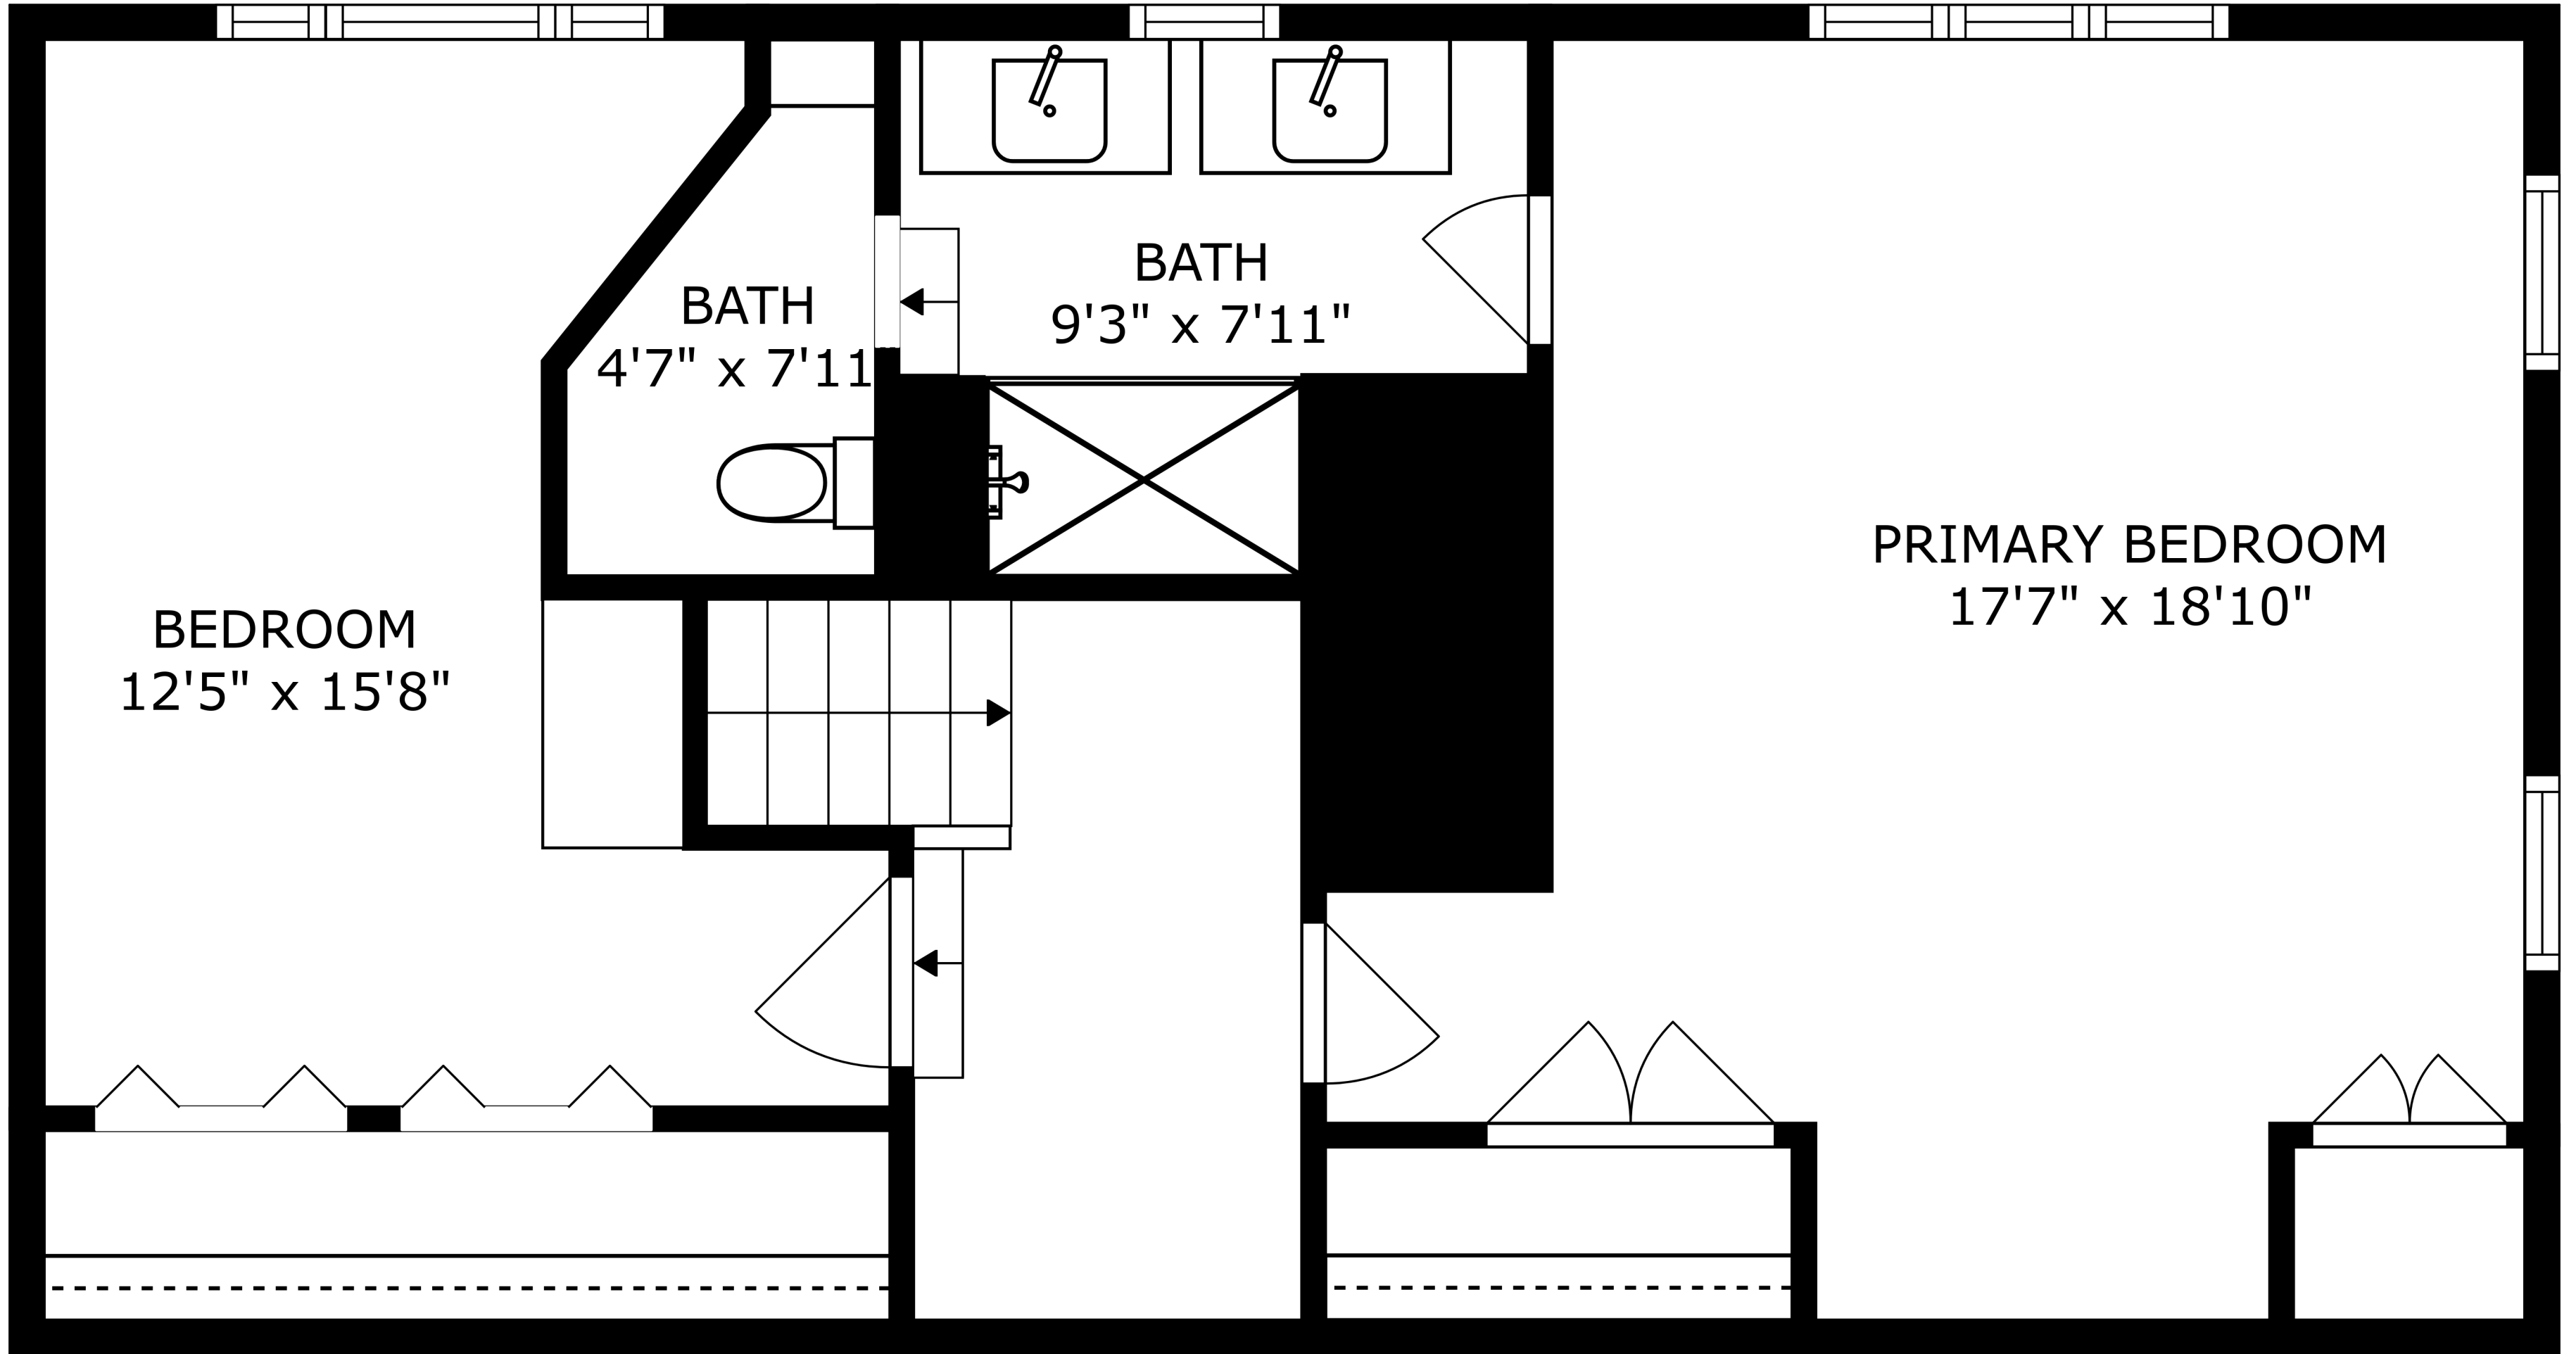

SIZES AND DIMENSIONS ARE APPROXIMATE, ACTUAL MAY VARY.

BEDROOM  
12'5" x 15'8"

BATH  
4'7" x 7'11"

BATH  
9'3" x 7'11"

PRIMARY BEDROOM  
17'7" x 18'10"

SIZES AND DIMENSIONS ARE APPROXIMATE, ACTUAL MAY VARY.

SIZES AND DIMENSIONS ARE APPROXIMATE, ACTUAL MAY VARY.