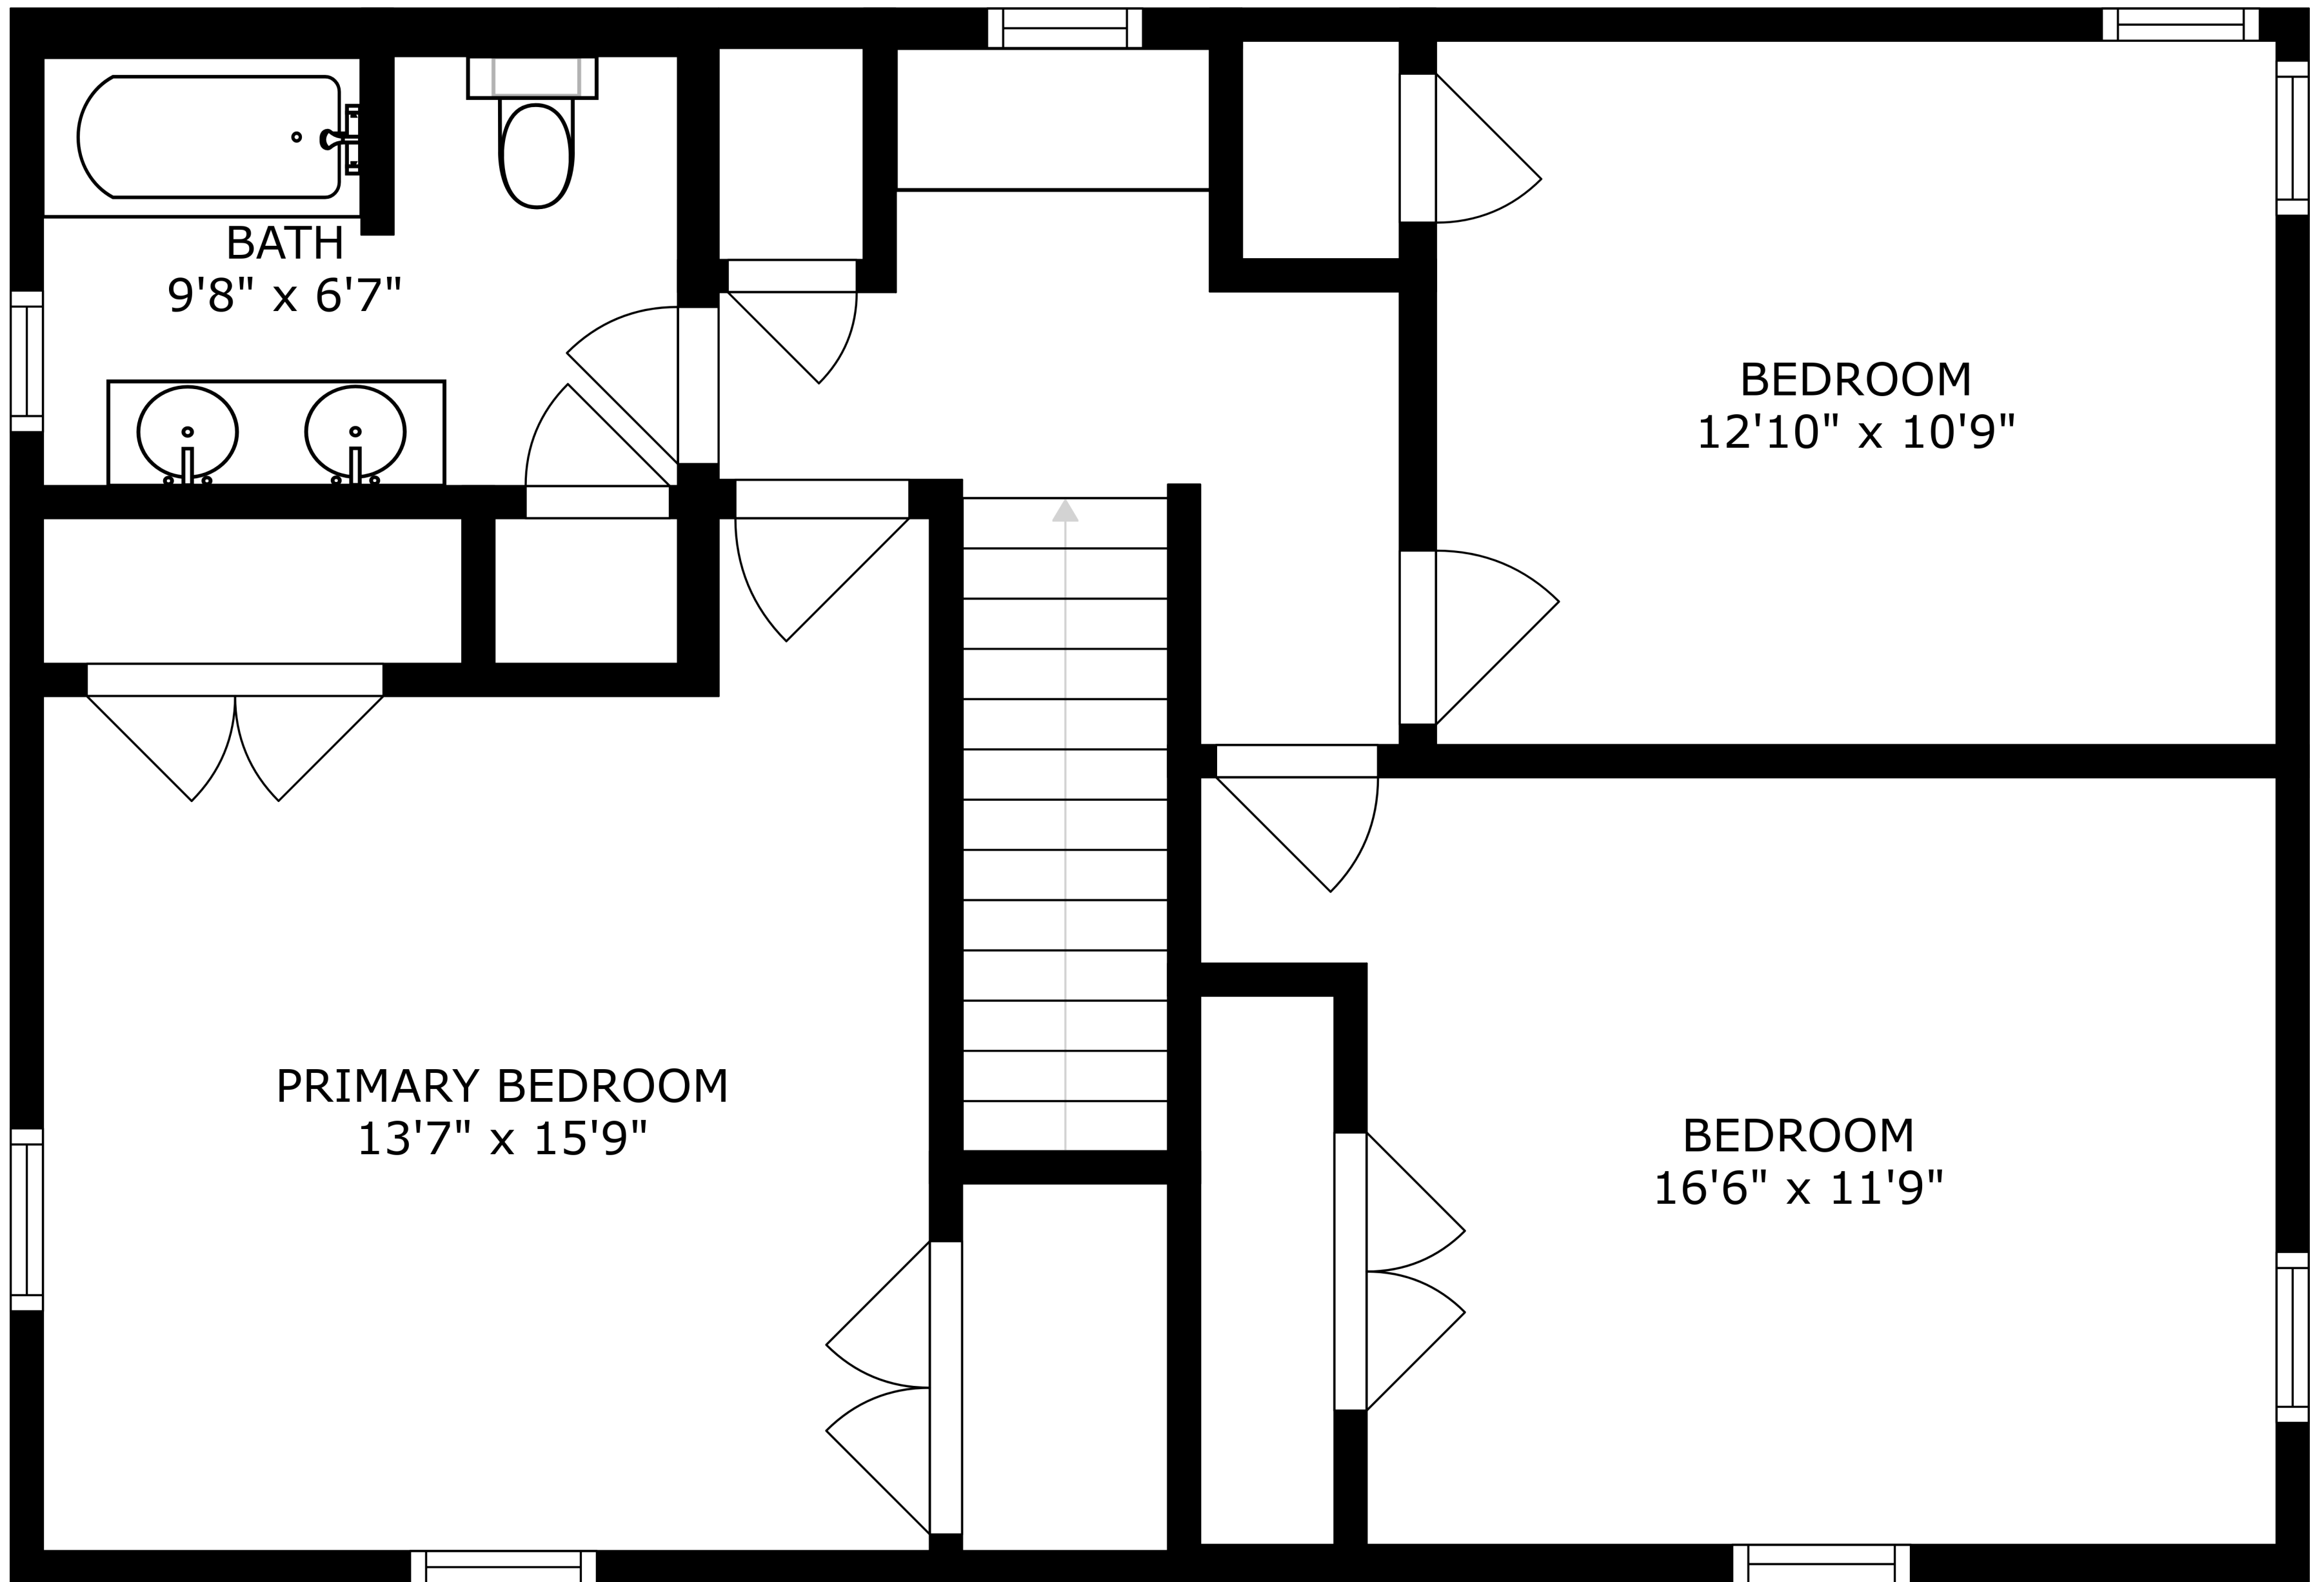

FLOOR 3

FLOOR 1

FLOOR 2

SIZES AND DIMENSIONS ARE APPROXIMATE, ACTUAL MAY VARY.

SIZES AND DIMENSIONS ARE APPROXIMATE, ACTUAL MAY VARY.

THEATRE ROOM
19'3" x 22'10"

BATH
3'2" x 8'2"