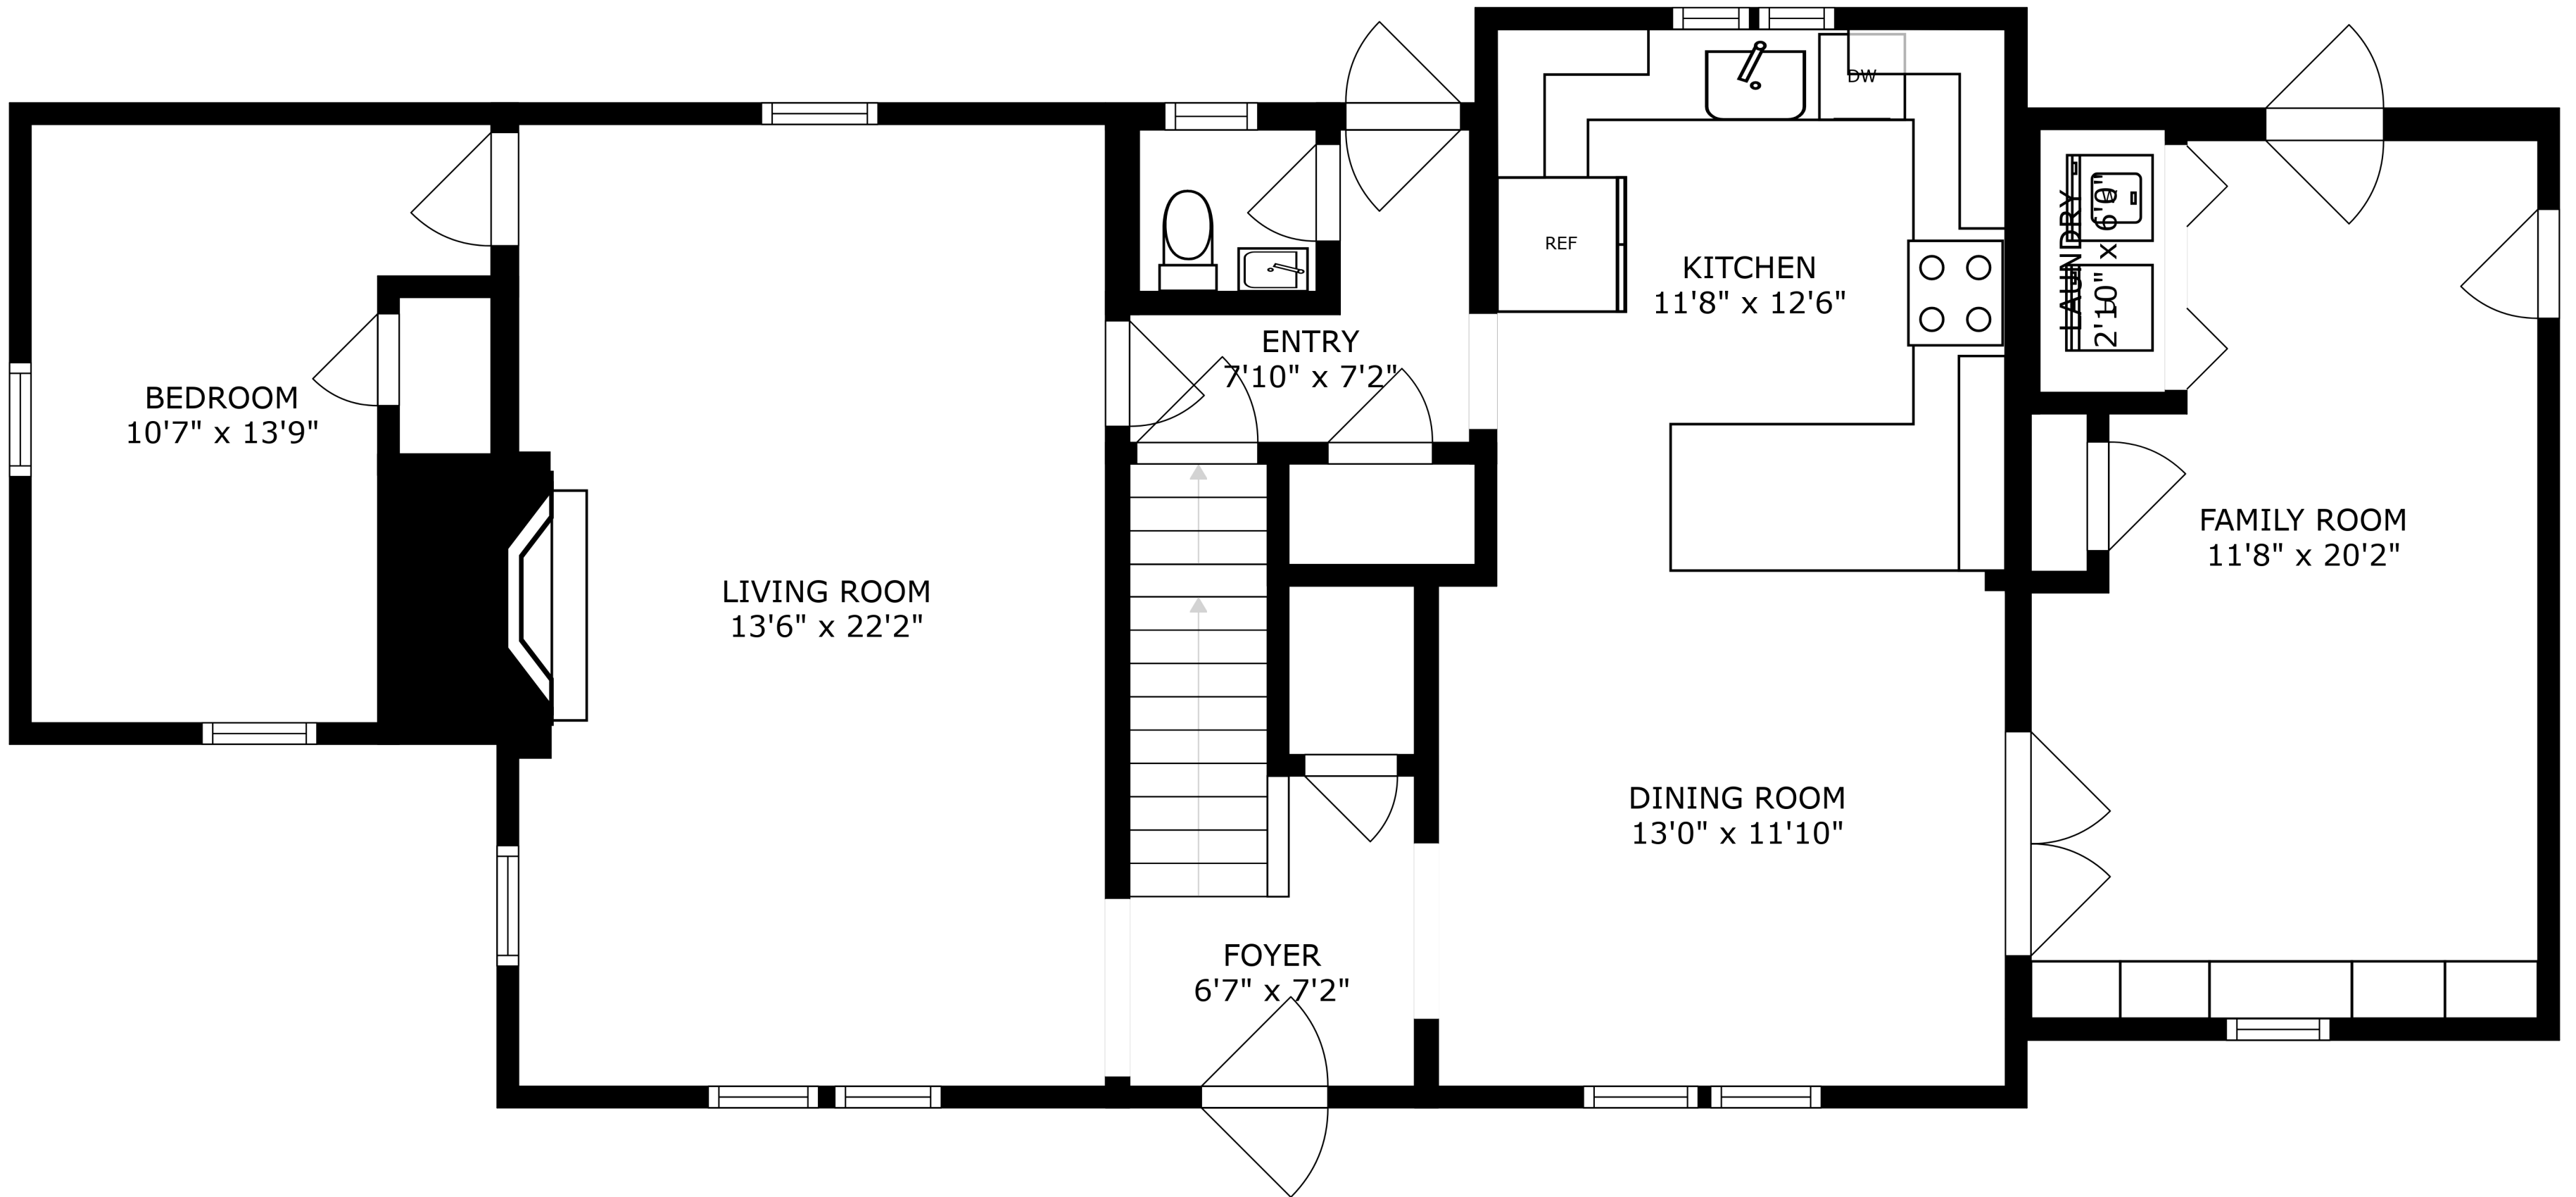

FLOOR 3

FLOOR 1

FLOOR 2

SIZES AND DIMENSIONS ARE APPROXIMATE, ACTUAL MAY VARY.

SIZES AND DIMENSIONS ARE APPROXIMATE, ACTUAL MAY VARY.

THEATRE ROOM
19'3" x 22'10"

BATH
3'2" x 8'2"