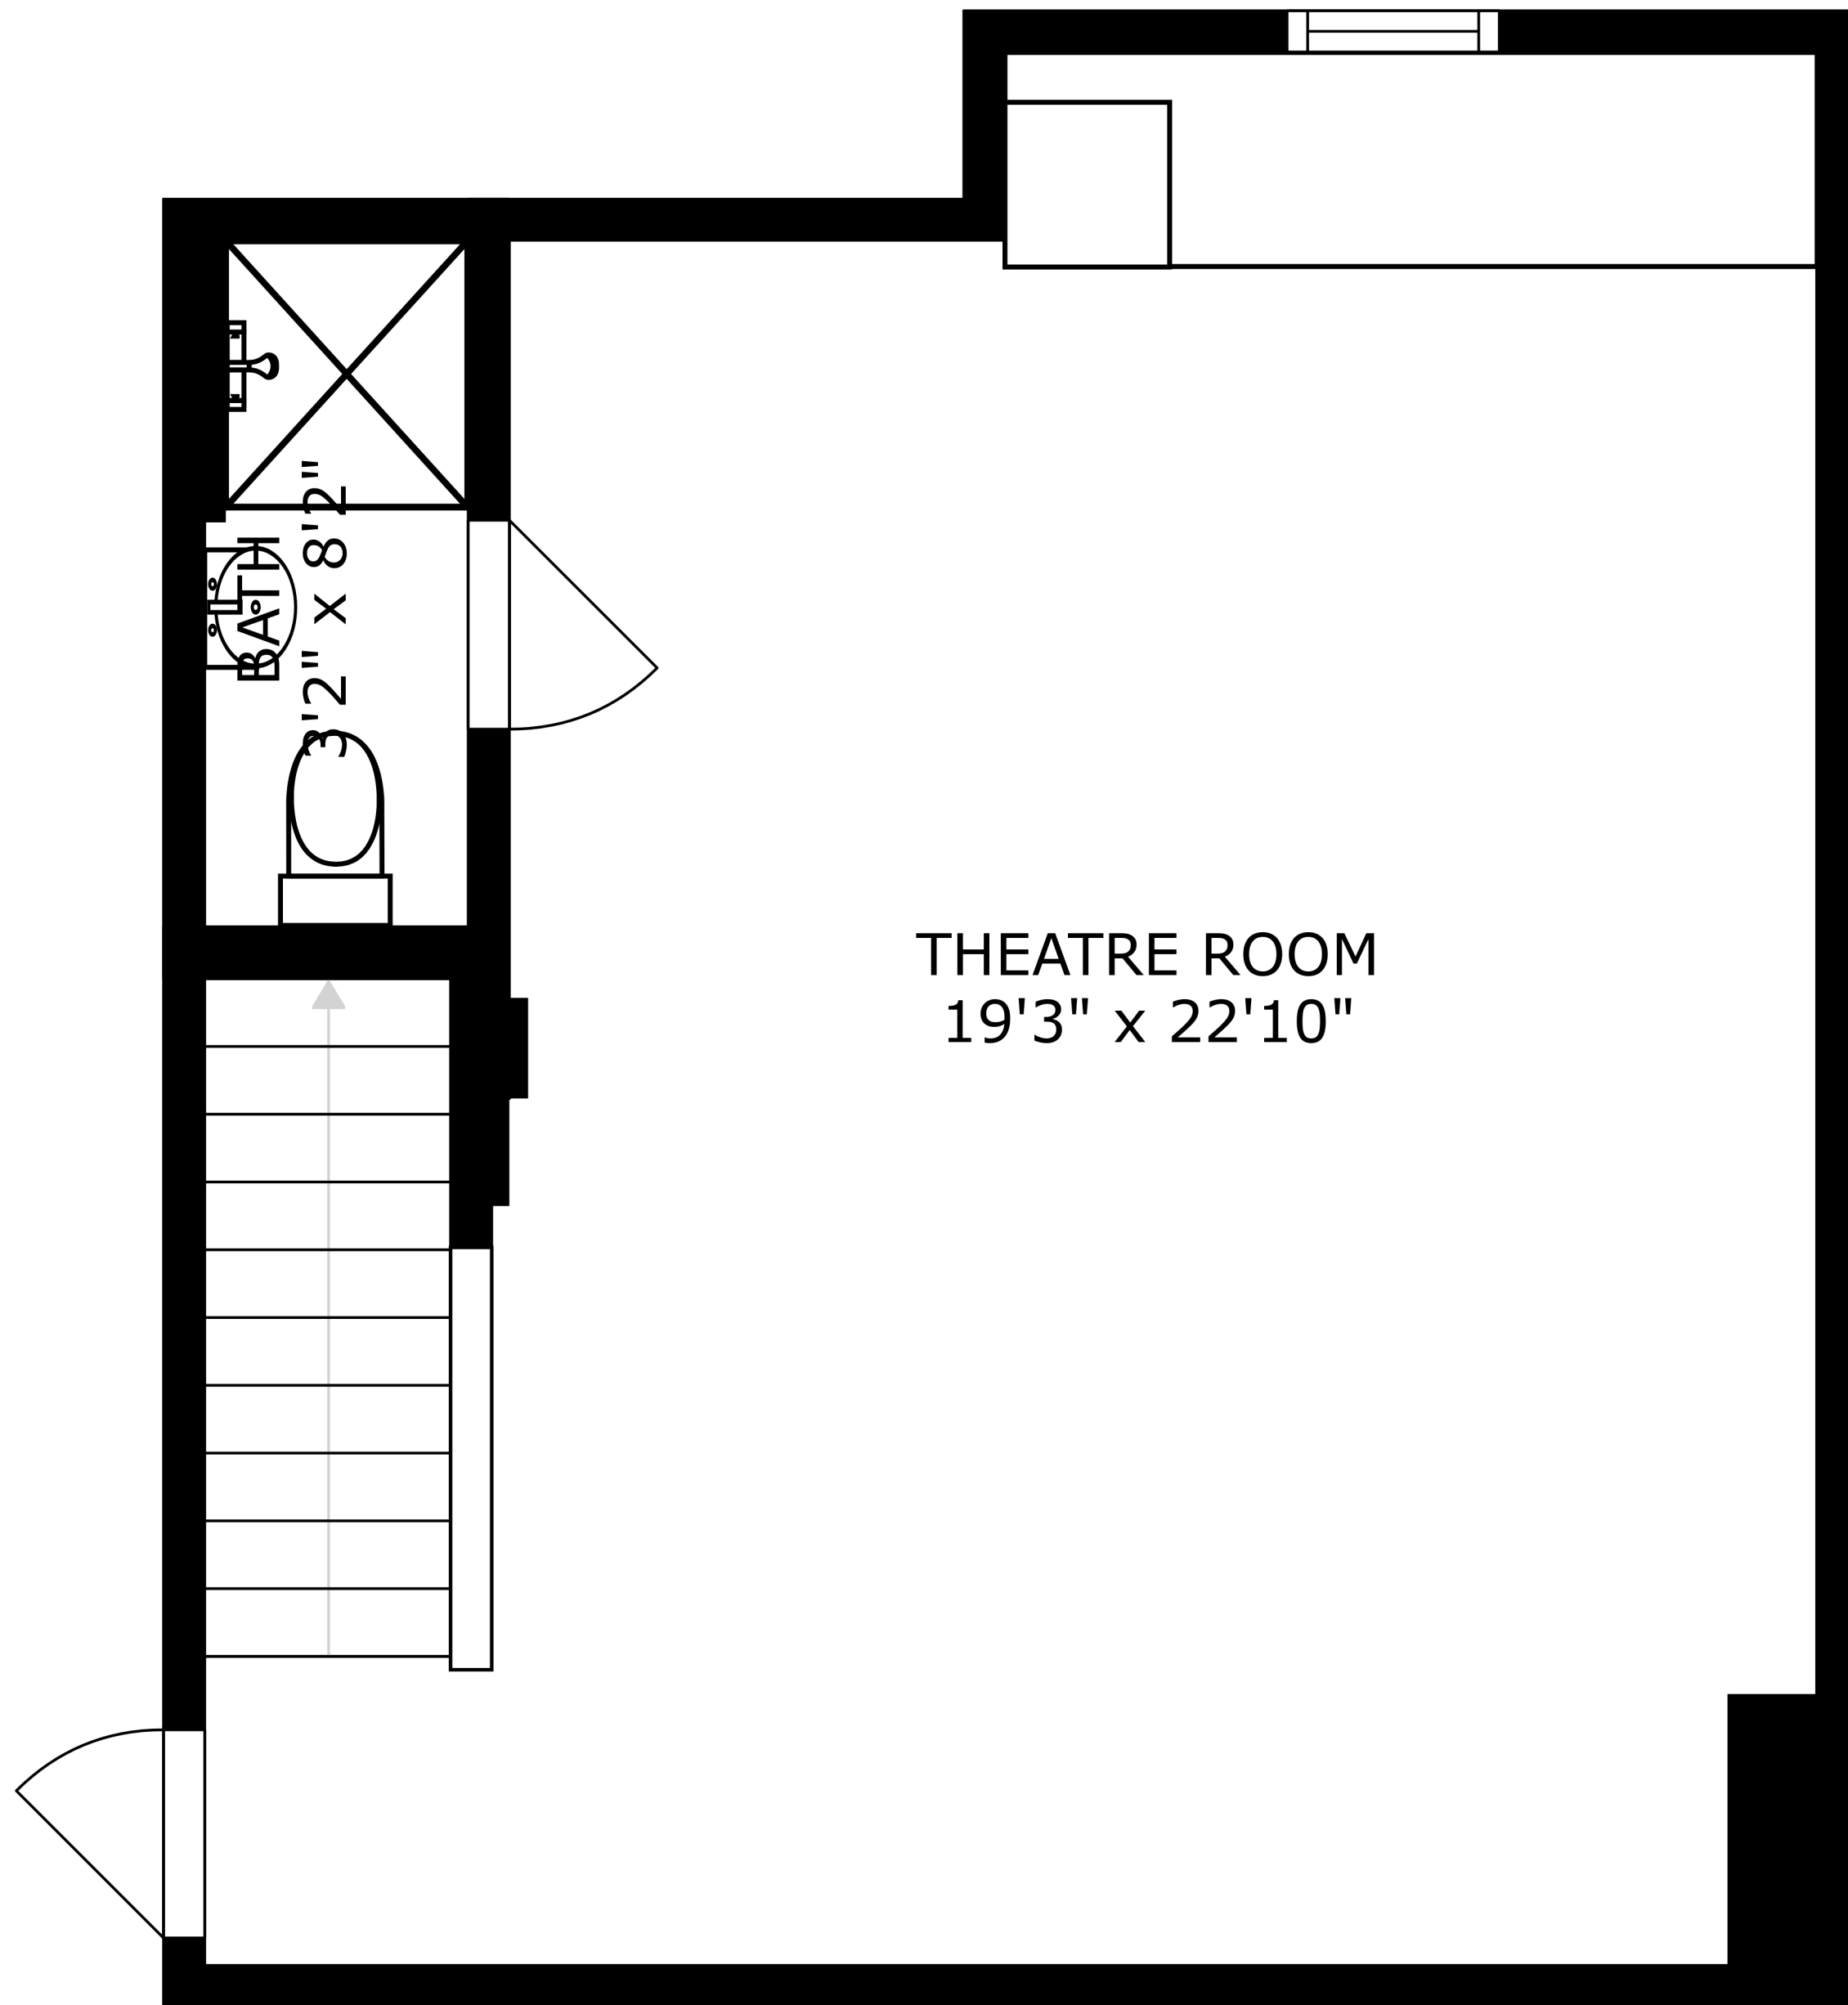

FLOOR 3

FLOOR 1

FLOOR 2

SIZES AND DIMENSIONS ARE APPROXIMATE, ACTUAL MAY VARY.

SIZES AND DIMENSIONS ARE APPROXIMATE, ACTUAL MAY VARY.

THEATRE ROOM
19'3" x 22'10"

BATH
3'2" x 8'2"