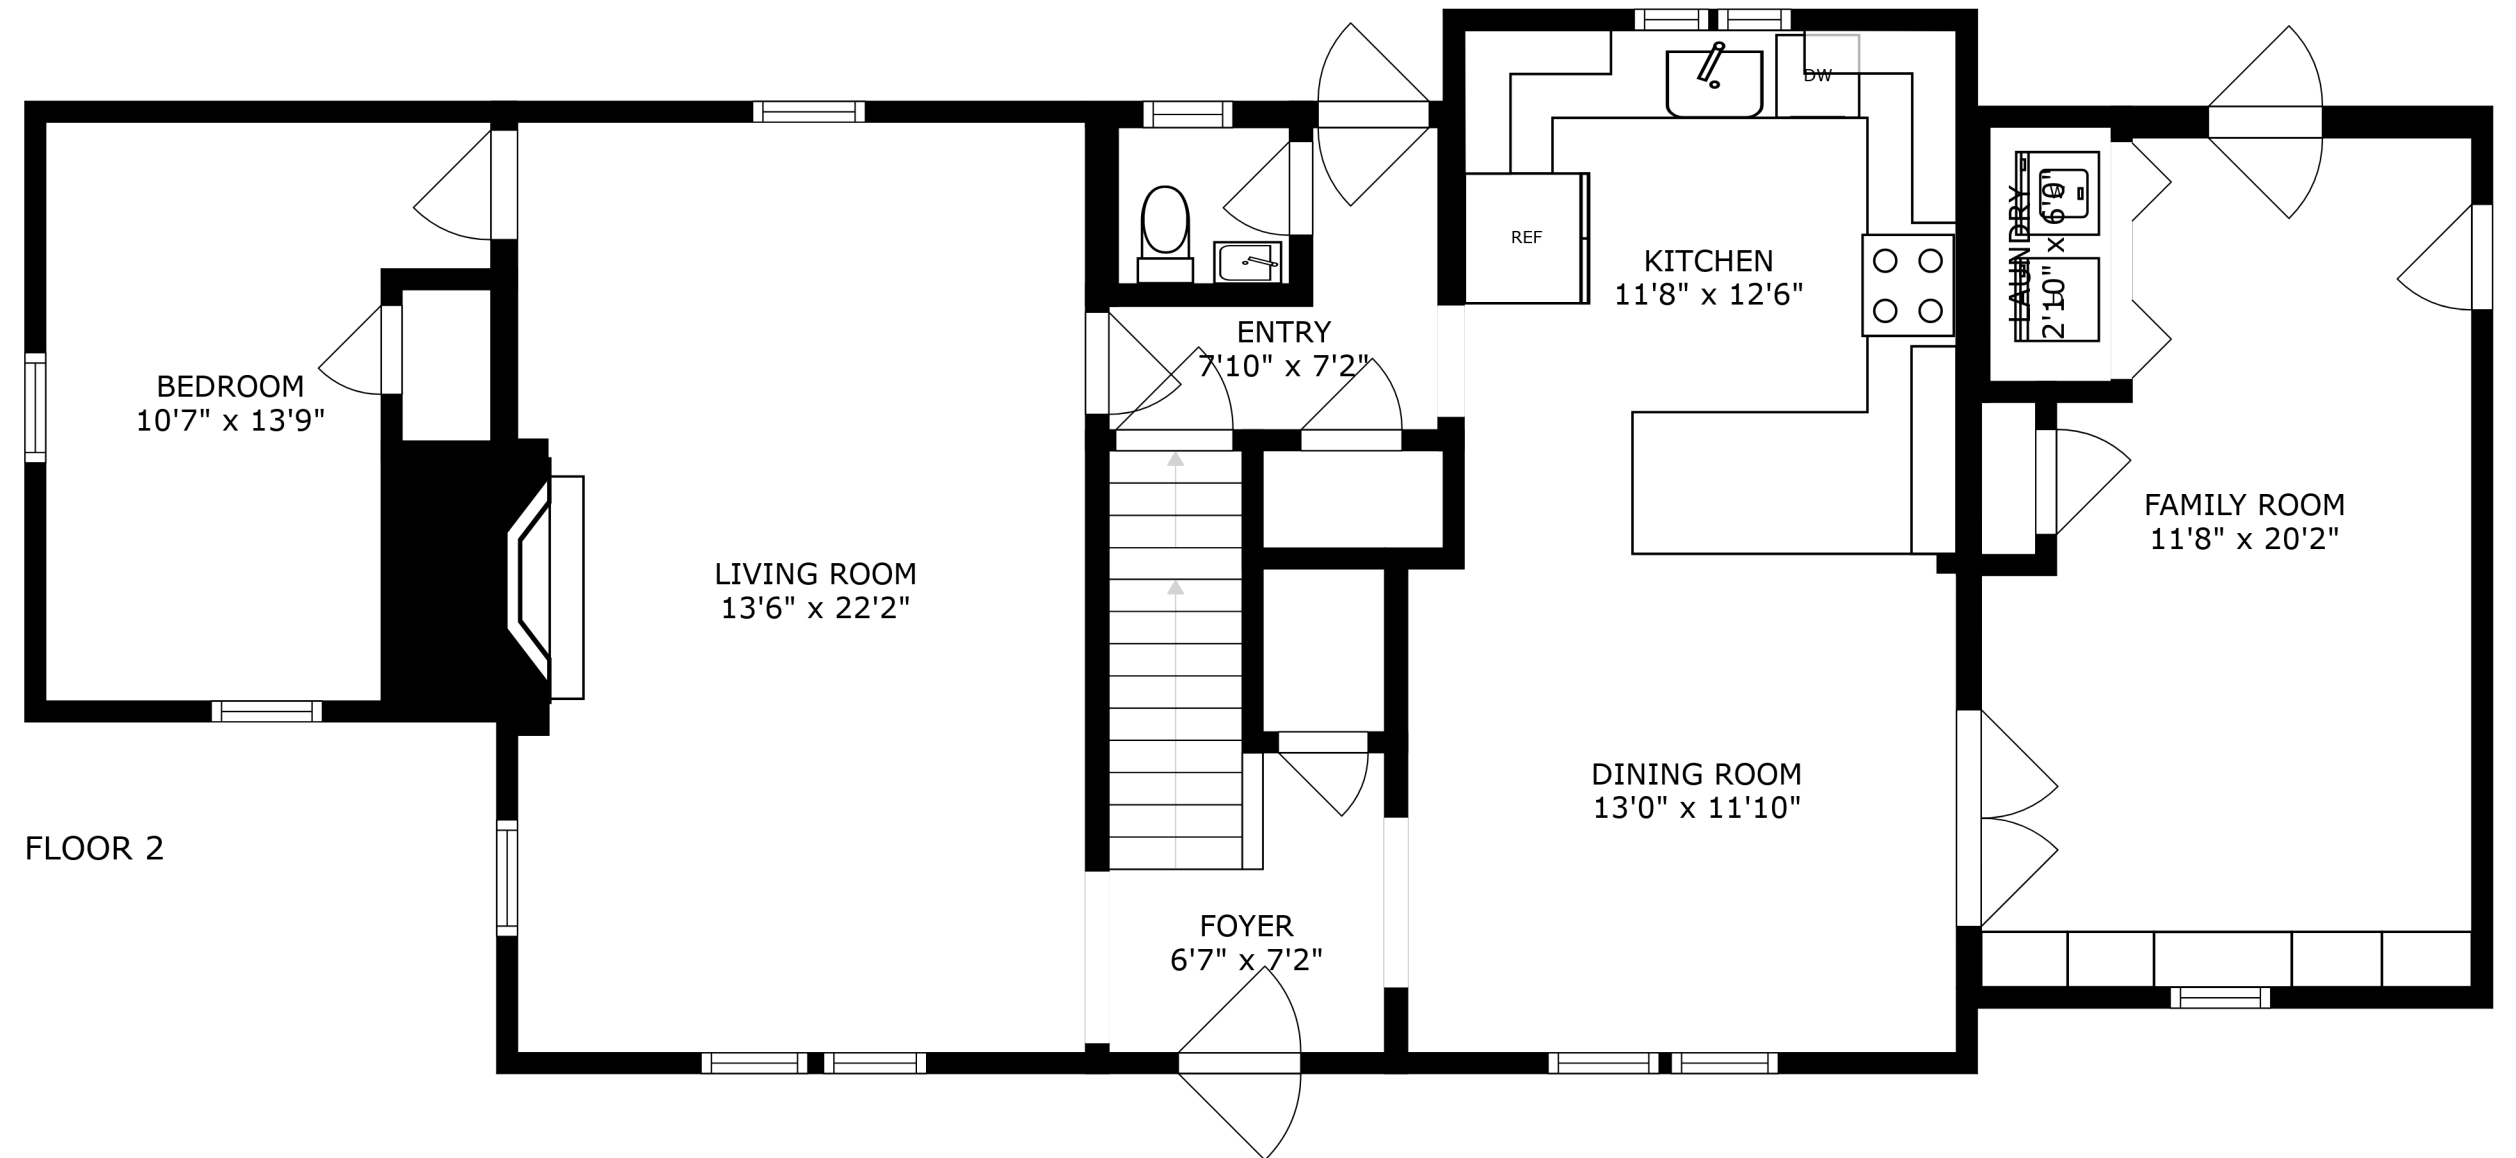

FLOOR 3

FLOOR 1

FLOOR 2

SIZES AND DIMENSIONS ARE APPROXIMATE, ACTUAL MAY VARY.

SIZES AND DIMENSIONS ARE APPROXIMATE, ACTUAL MAY VARY.

THEATRE ROOM
19'3" x 22'10"

BATH
3'2" x 8'2"