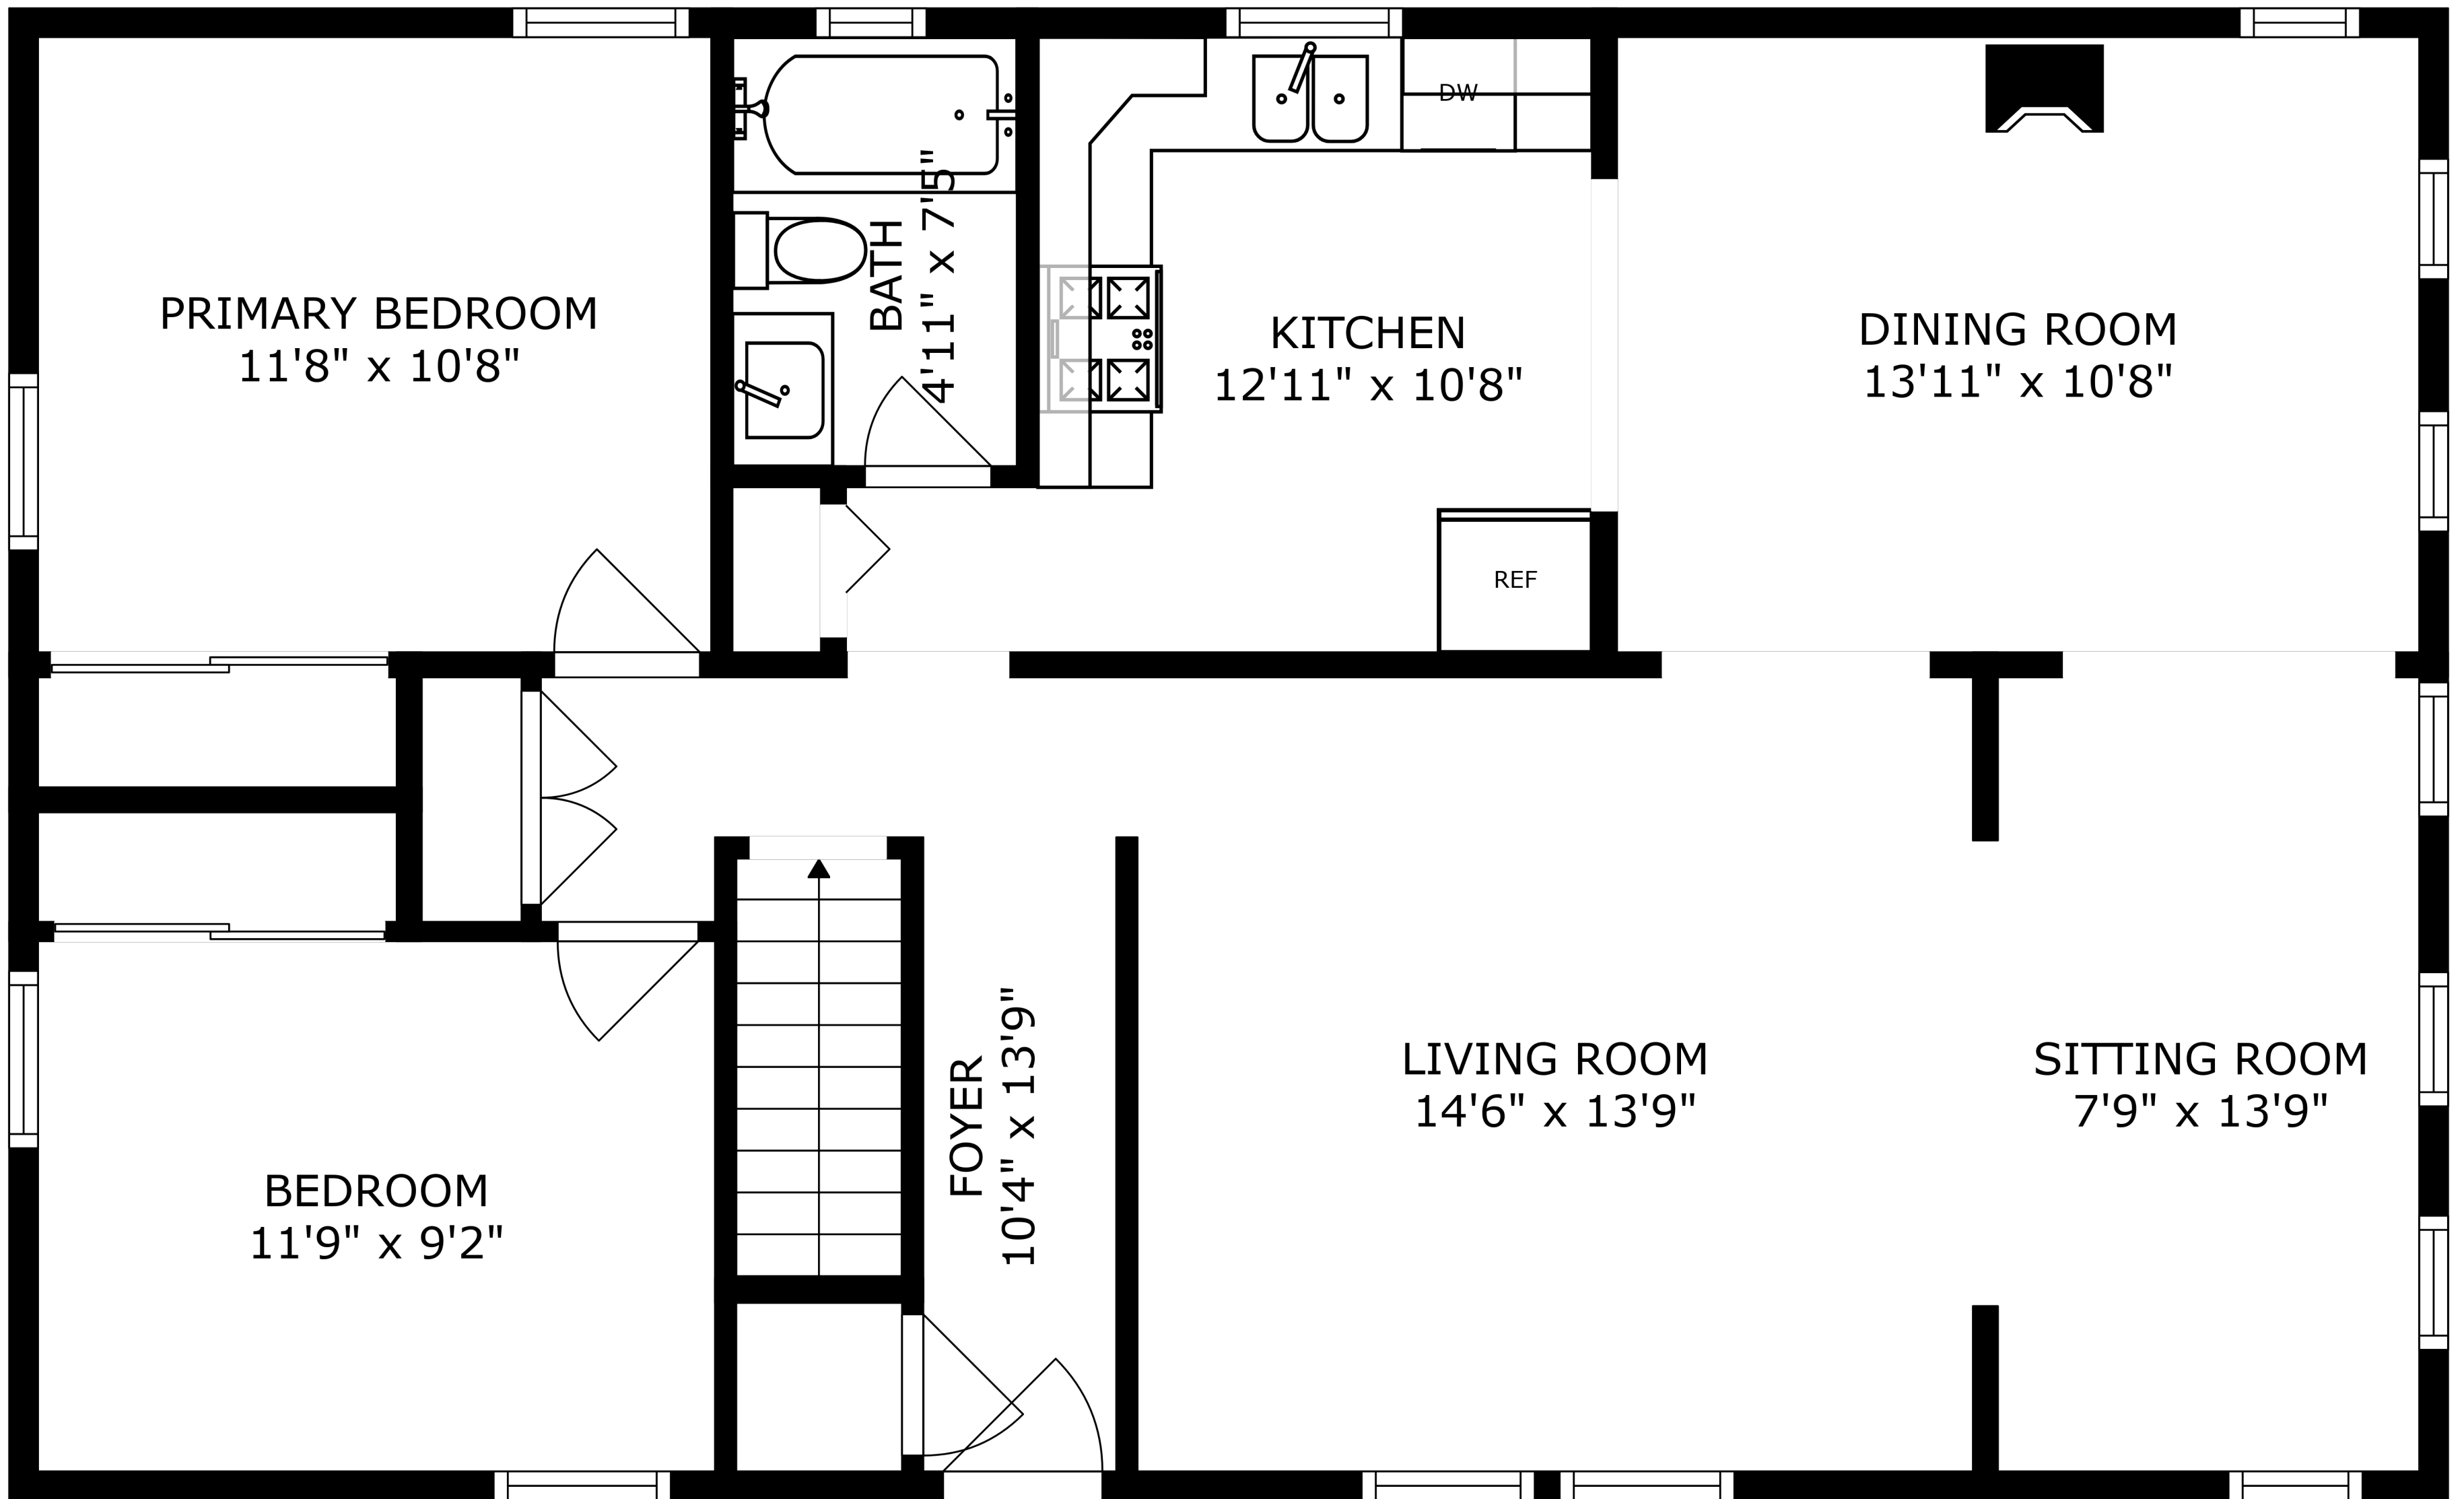

FLOOR 2

FLOOR 1

SIZES AND DIMENSIONS ARE APPROXIMATE, ACTUAL MAY VARY.

SIZES AND DIMENSIONS ARE APPROXIMATE, ACTUAL MAY VARY.

RECREATION ROOM  
14'4" x 18'11"

BATH  
7'7" x 4'3"

GARAGE  
18'3" x 11'4"

BEDROOM  
18'2" x 11'6"