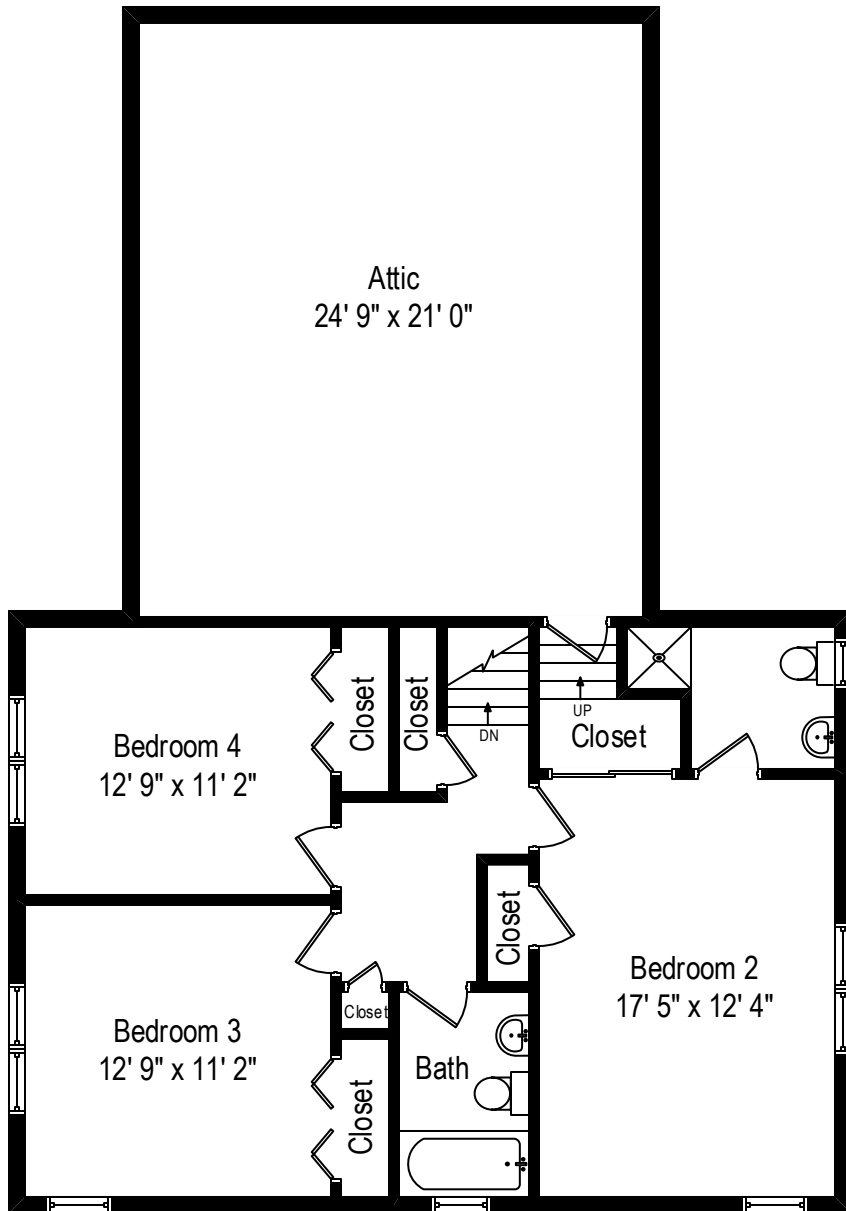

40 Aldridge Street – Chappaqua, NY 10514

Main + Lower Level

40 Aldridge Street – Chappaqua, NY 10514

Upper Level + Attic

40 Aldridge Street – Chappaqua, NY 10514

Basement

All dimensions are approximate. This plan is for marketing purposes only.