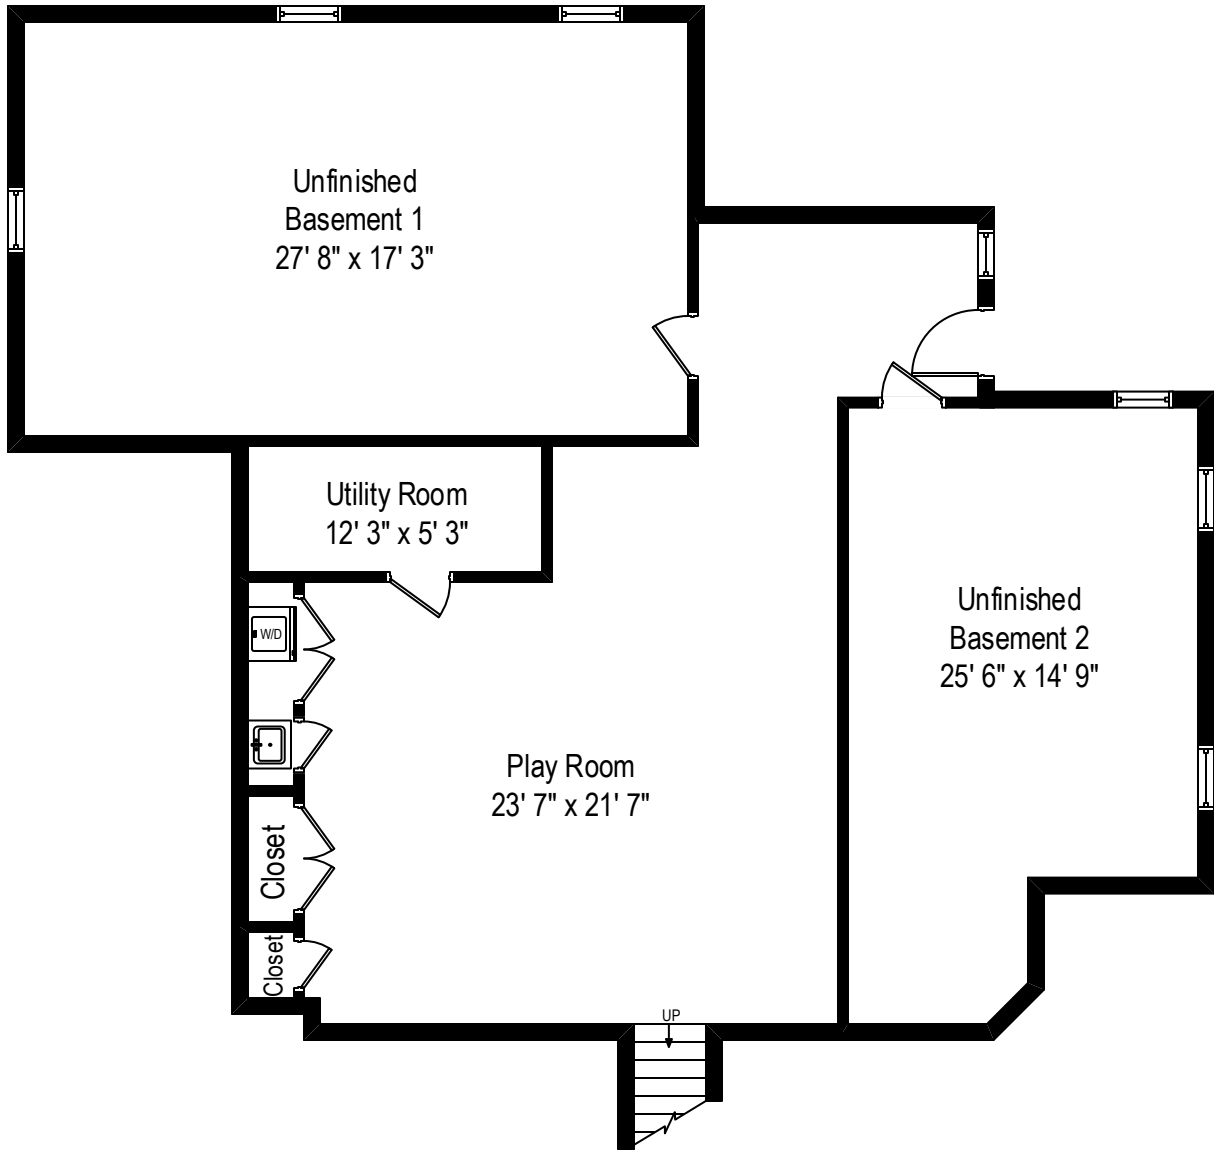

40 Aldridge Street – Chappaqua, NY 10514

Main + Lower Level

40 Aldridge Street – Chappaqua, NY 10514

Upper Level + Attic

40 Aldridge Street – Chappaqua, NY 10514

Basement

All dimensions are approximate. This plan is for marketing purposes only.