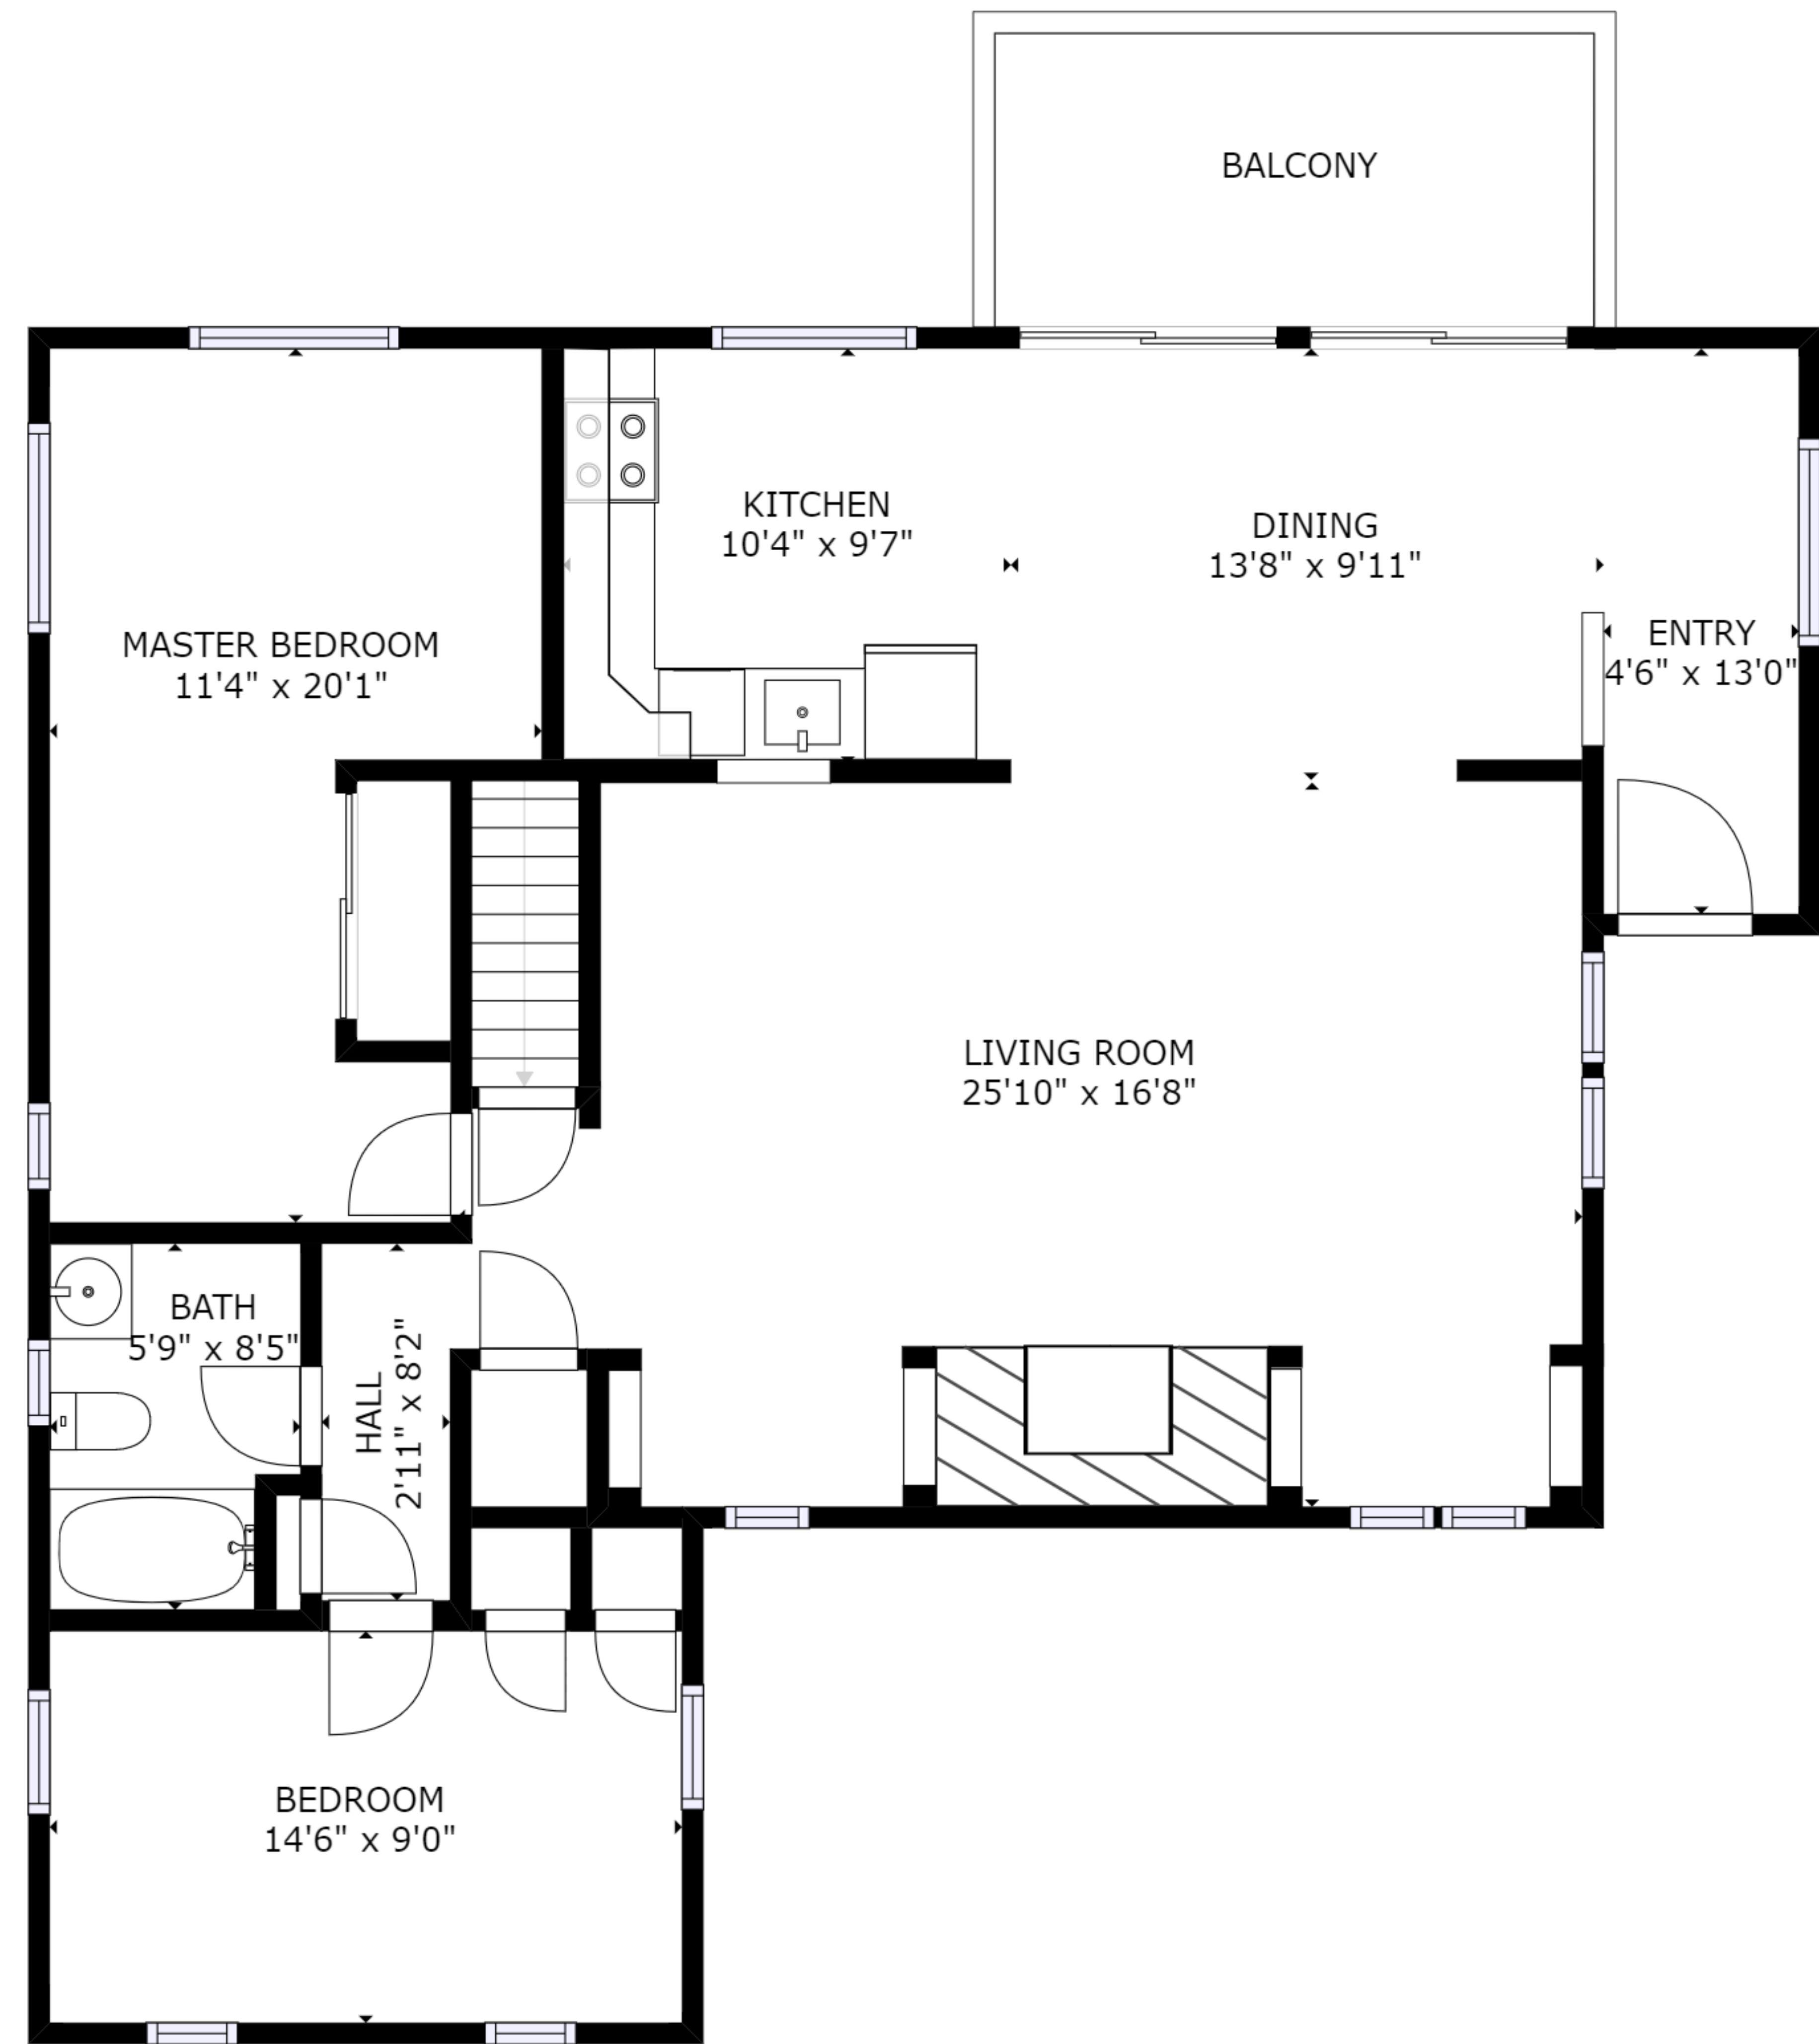

FLOOR 1

FLOOR 2

GROSS INTERNAL AREA
 FLOOR 1: 746 sq ft, FLOOR 2: 1175 sq ft
 TOTAL: 1921 sq ft
 SIZES AND DIMENSIONS ARE APPROXIMATE, ACTUAL MAY VARY.