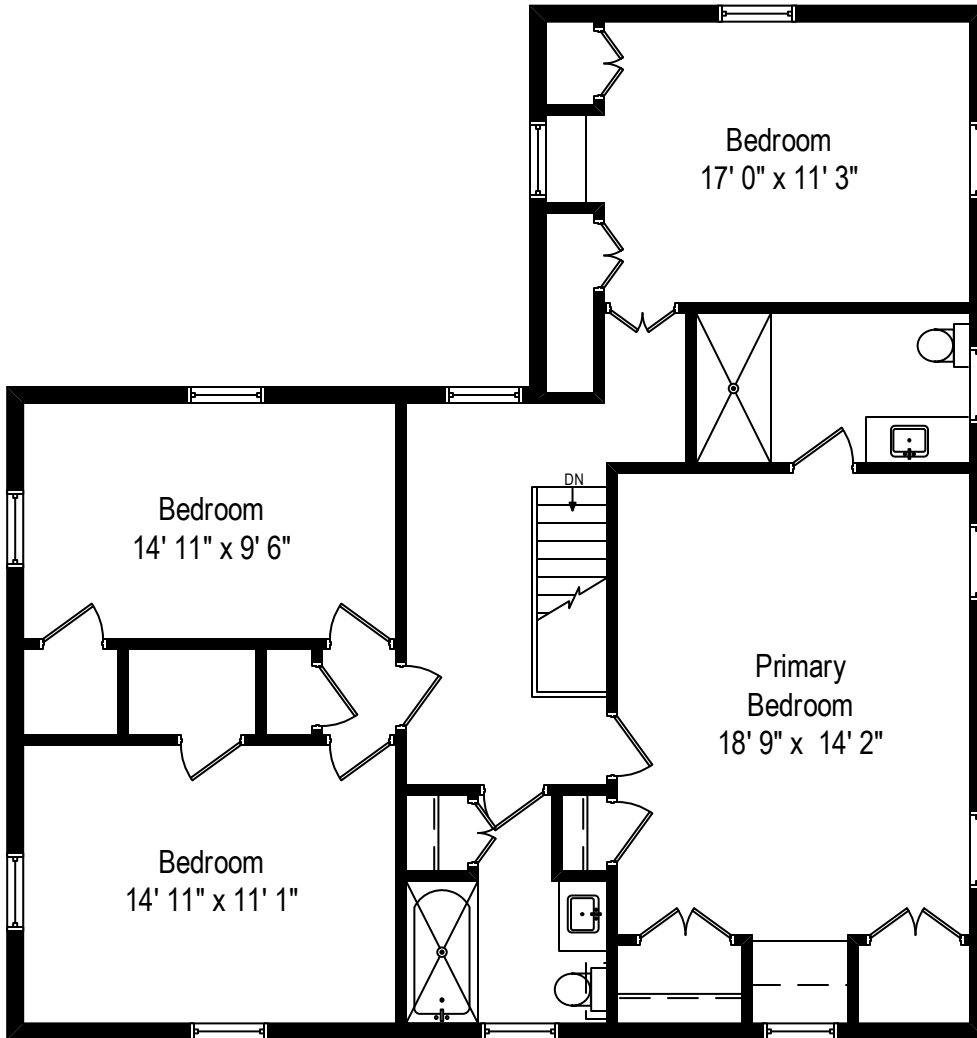

16 Chester Place - Bronxville, NY 10708

First Level

16 Chester Place - Bronxville, NY 10708

Second Level

16 Chester Place - Bronxville, NY 10708

Lower Level

## Second Level

## Lower Level

## First Level

16 Chester Place - Bronxville, NY 10708