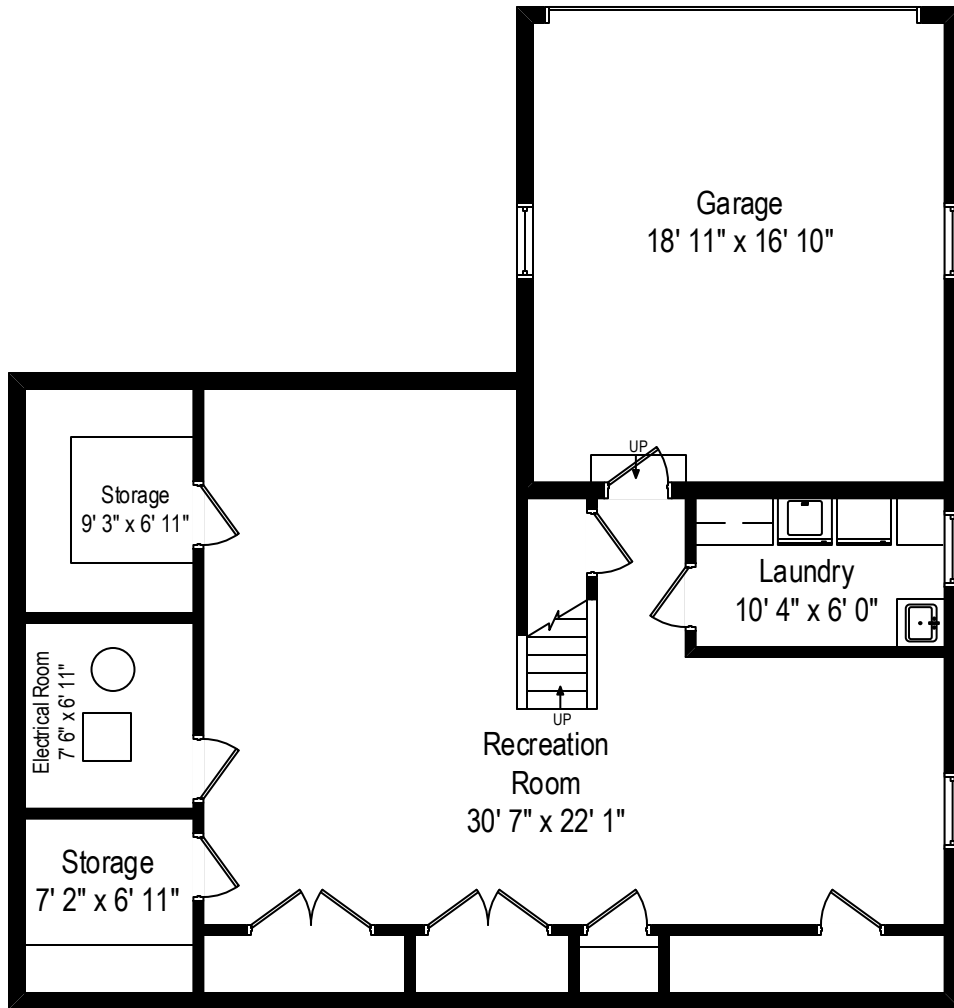

16 Chester Place - Bronxville, NY 10708

First Level

16 Chester Place - Bronxville, NY 10708

Second Level

16 Chester Place - Bronxville, NY 10708

Lower Level

## Second Level

## Lower Level