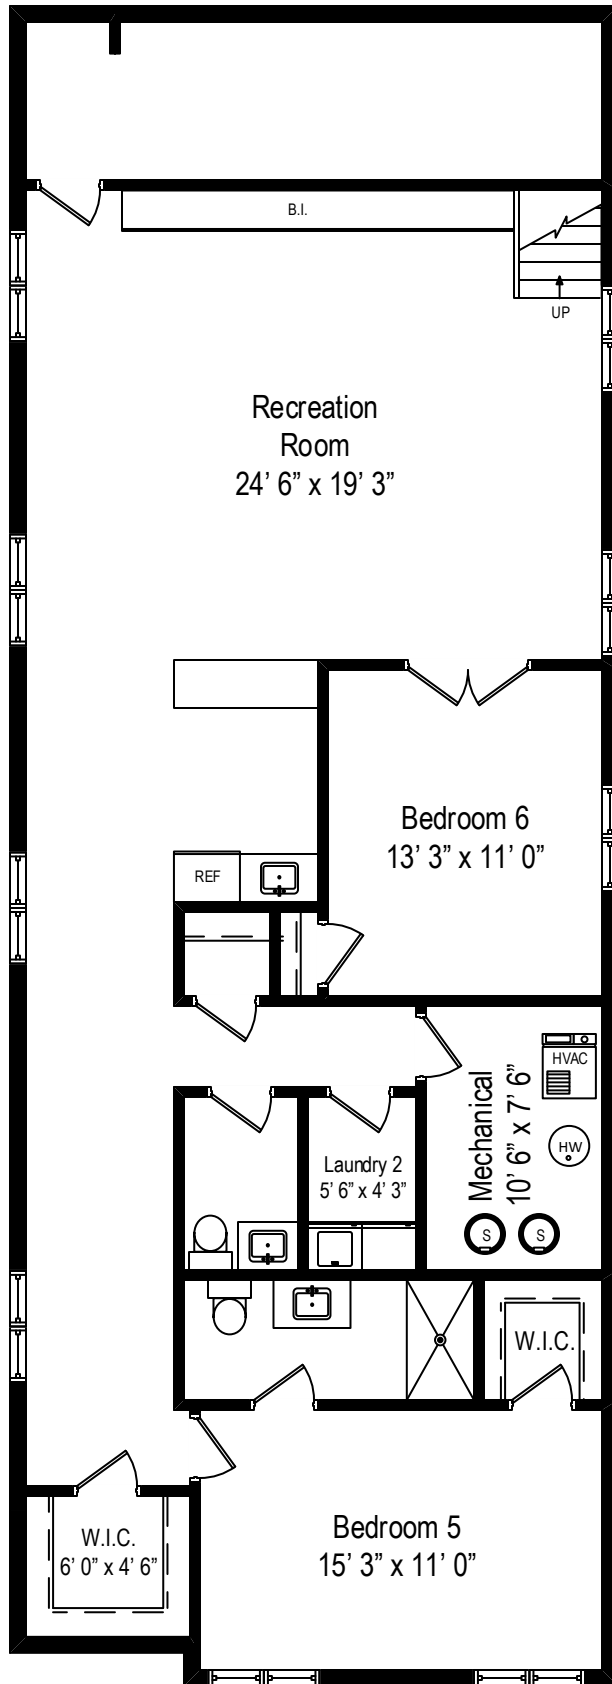

3848 Leavitt – Chicago, IL 60618

First Level

All dimensions are approximate. This plan is for marketing purposes only.

3848 Leavitt – Chicago, IL 60618

Second Level

All dimensions are approximate. This plan is for marketing purposes only.

3848 Leavitt – Chicago, IL 60618

Lower Level

All dimensions are approximate. This plan is for marketing purposes only.