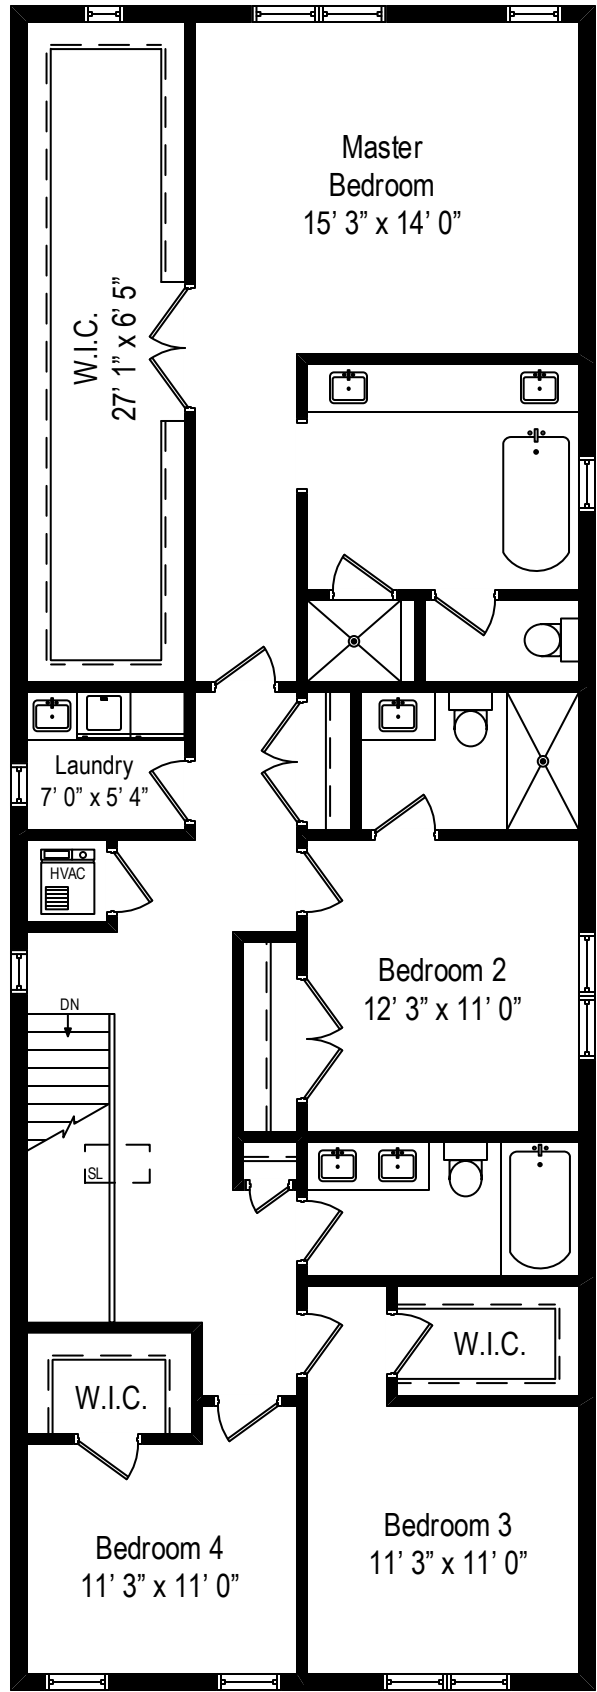

3848 Leavitt – Chicago, IL 60618

First Level

All dimensions are approximate. This plan is for marketing purposes only.

3848 Leavitt – Chicago, IL 60618

Second Level

All dimensions are approximate. This plan is for marketing purposes only.

3848 Leavitt – Chicago, IL 60618

Lower Level

All dimensions are approximate. This plan is for marketing purposes only.