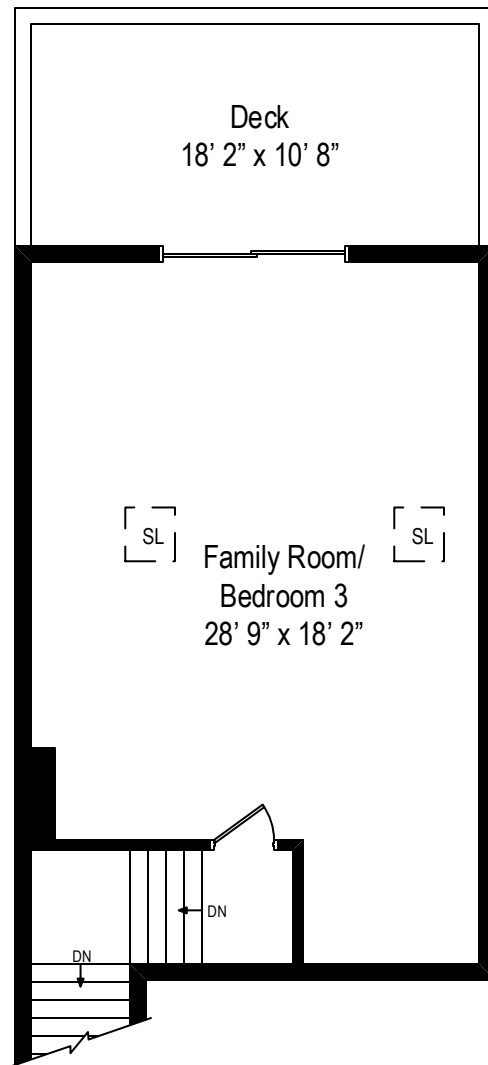

2906 N. Damen – Chicago, IL 60618

First Level

2906 N. Damen – Chicago, IL 60618

Second Level

All dimensions are approximate. This plan is for marketing purposes only.