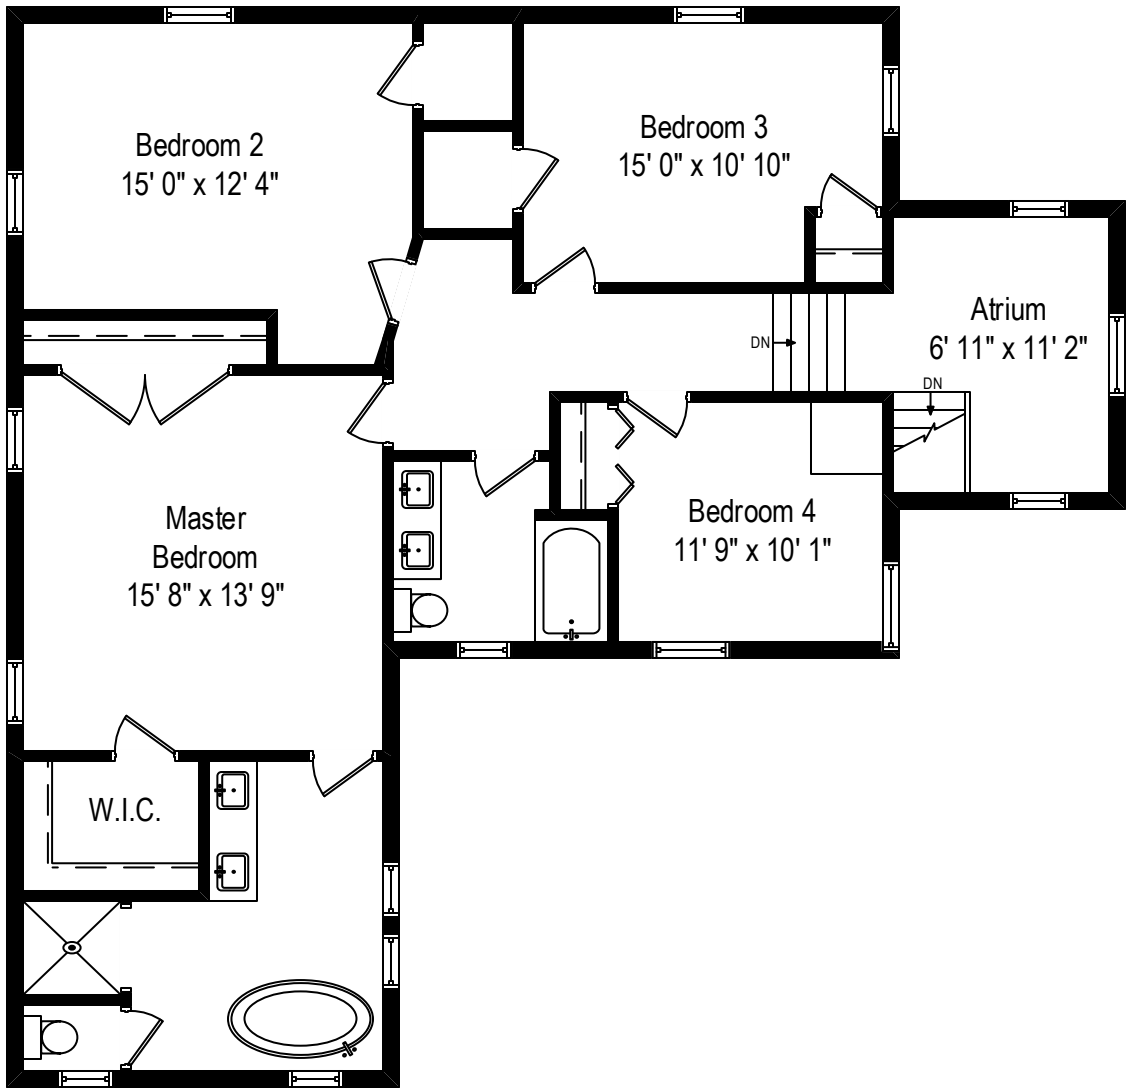

33 Crescent Place – Wilmette, IL 60091

First Level

33 Crescent Place – Wilmette, IL 60091

Second Level

All dimensions are approximate. This plan is for marketing purposes only.

33 Crescent Place – Wilmette, IL 60091

Attic

33 Crescent Place – Wilmette, IL 60091

Lower Level

All dimensions are approximate. This plan is for marketing purposes only.