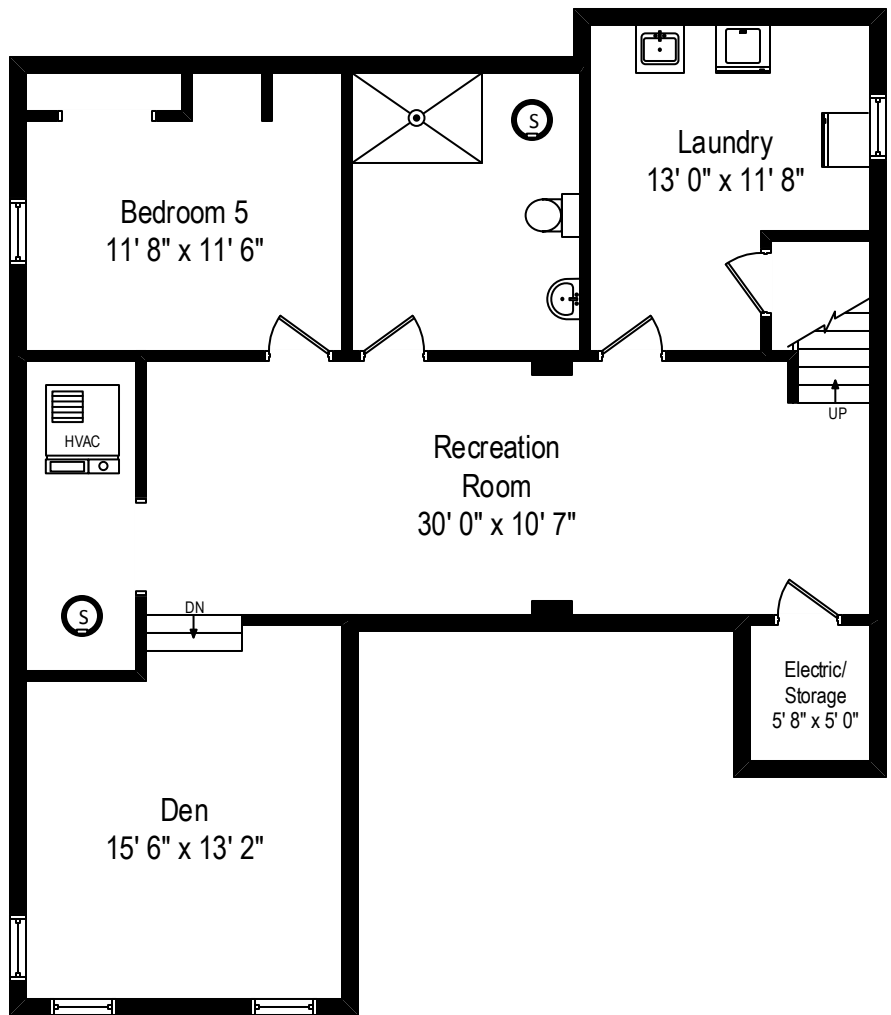

33 Crescent Place – Wilmette, IL 60091

First Level

33 Crescent Place – Wilmette, IL 60091

Second Level

All dimensions are approximate. This plan is for marketing purposes only.

33 Crescent Place – Wilmette, IL 60091

Attic

33 Crescent Place – Wilmette, IL 60091

Lower Level

All dimensions are approximate. This plan is for marketing purposes only.