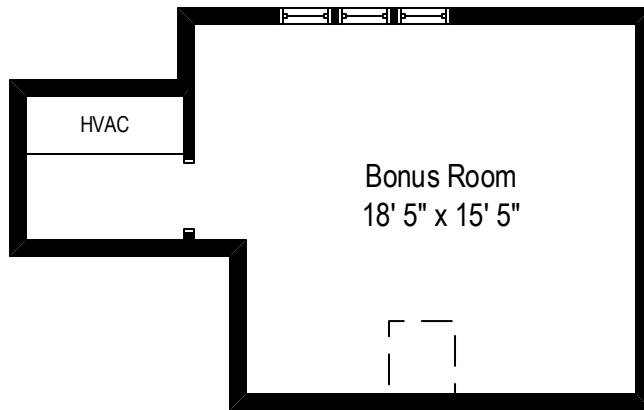

33 Crescent Place – Wilmette, IL 60091

First Level

33 Crescent Place – Wilmette, IL 60091

Second Level

All dimensions are approximate. This plan is for marketing purposes only.

33 Crescent Place – Wilmette, IL 60091

Attic

33 Crescent Place – Wilmette, IL 60091

Lower Level

All dimensions are approximate. This plan is for marketing purposes only.