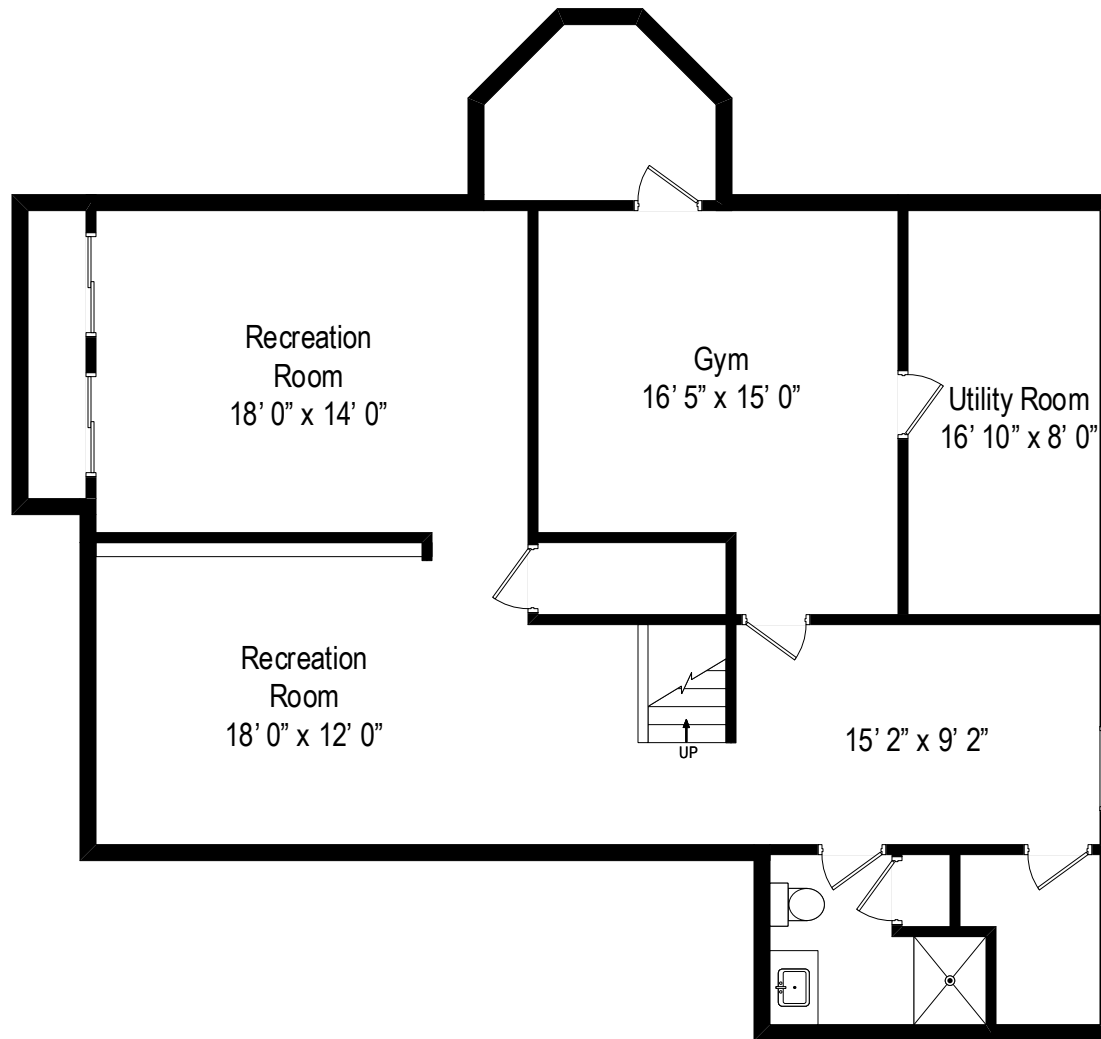

27 Saint Pauls Cres – Garden City, NY 11530

First Level

27 Saint Pauls Cres – Garden City, NY 11530

Second Level

27 Saint Pauls Cres – Garden City, NY 11530

Lower Level