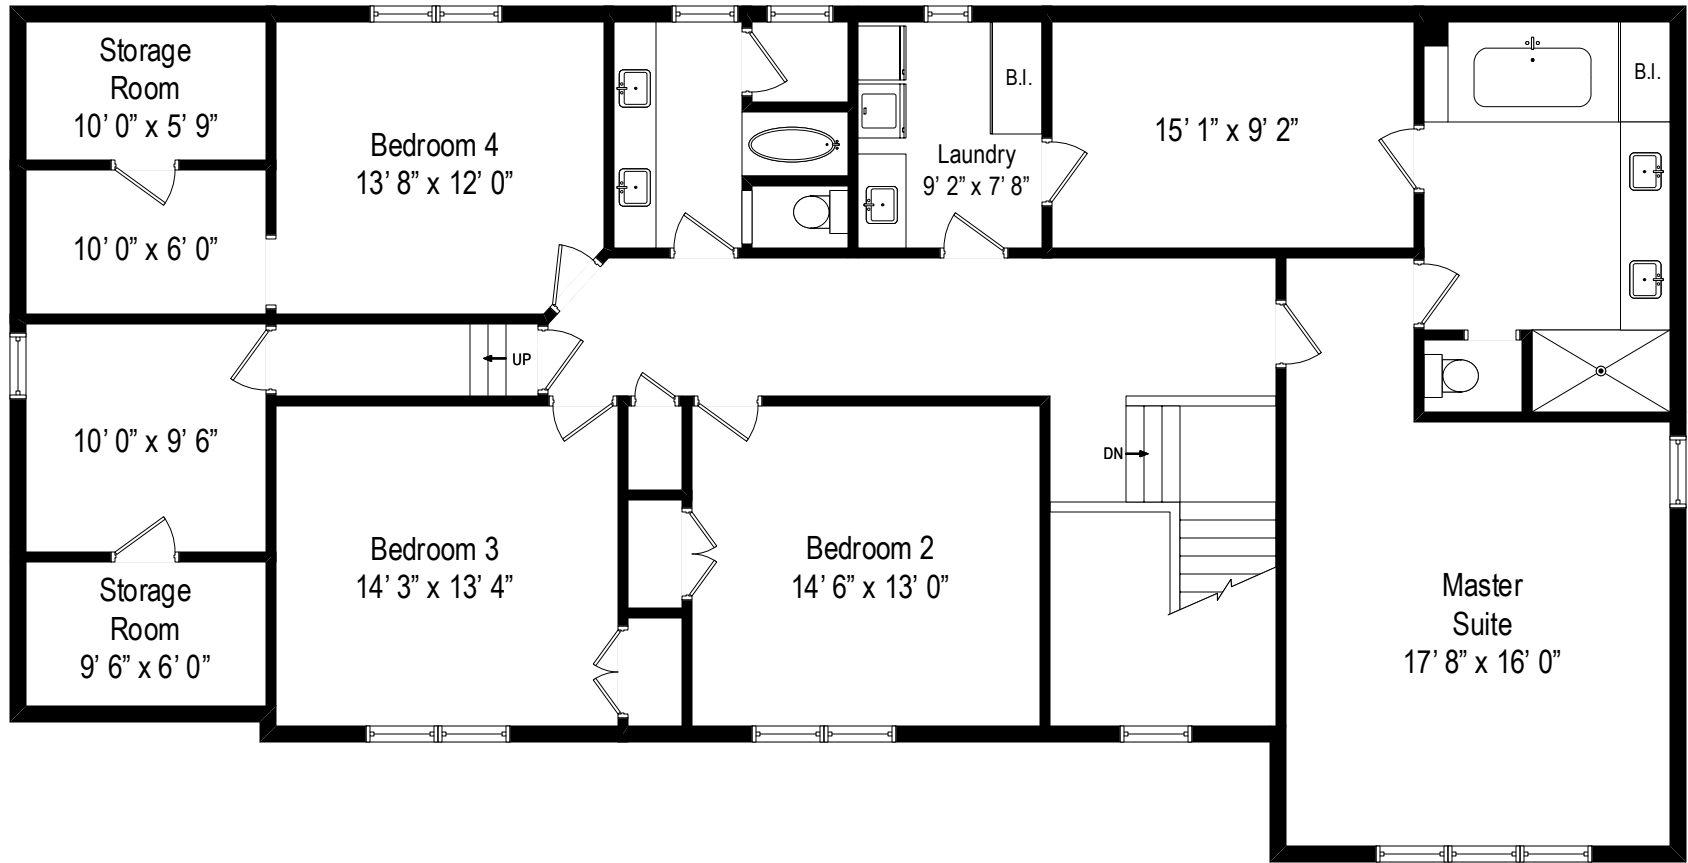

27 Saint Pauls Cres – Garden City, NY 11530

First Level

27 Saint Pauls Cres – Garden City, NY 11530

Second Level

27 Saint Pauls Cres – Garden City, NY 11530

Lower Level