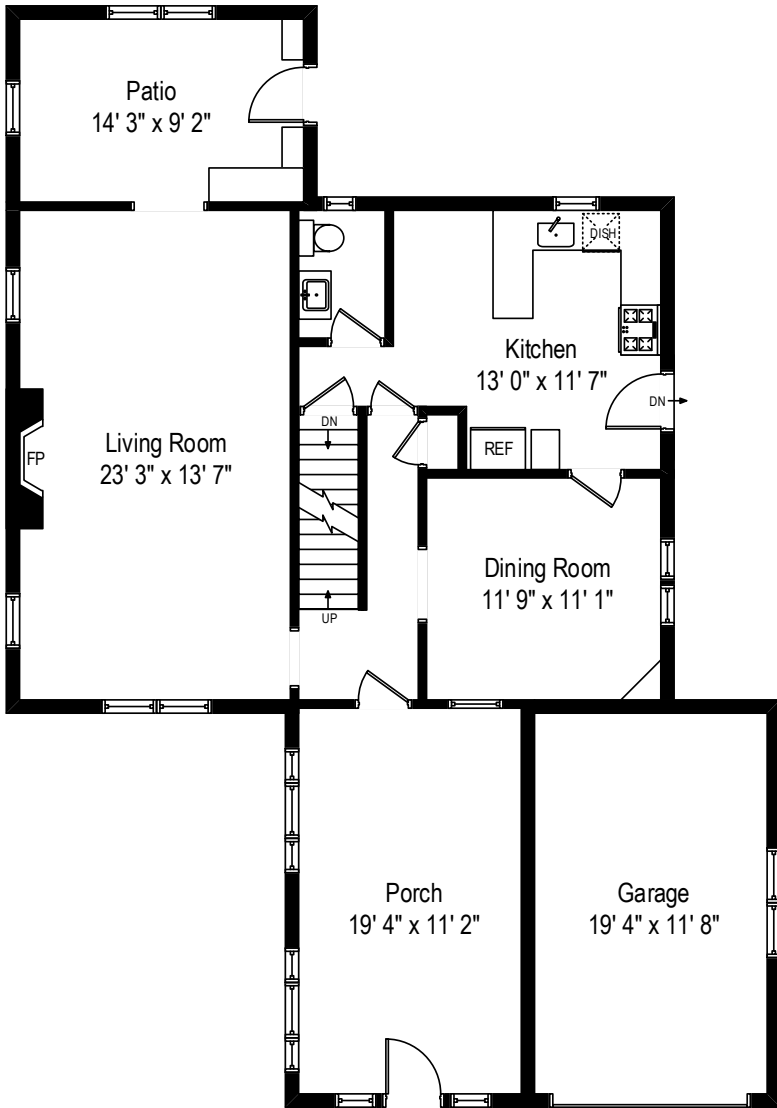

162 Tullamore Road – Garden City, NY 11530

First Level

162 Tullamore Road – Garden City, NY 11530

Second Level

All dimensions are approximate. This plan is for marketing purposes only.

162 Tullamore Road – Garden City, NY 11530

Lower Level

All dimensions are approximate. This plan is for marketing purposes only.

First Level

Second Level

Lower Level

162 Tullamore Road – Garden City, NY 11530