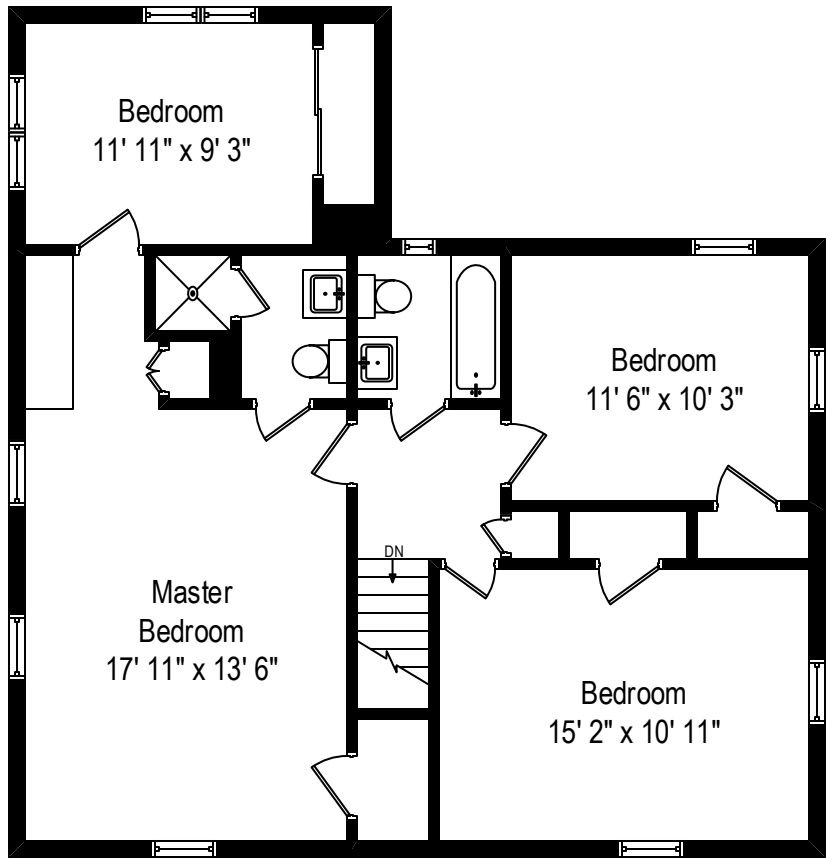

162 Tullamore Road – Garden City, NY 11530

First Level

162 Tullamore Road – Garden City, NY 11530

Second Level

All dimensions are approximate. This plan is for marketing purposes only.

162 Tullamore Road – Garden City, NY 11530

Lower Level

All dimensions are approximate. This plan is for marketing purposes only.

First Level

Second Level

Lower Level

162 Tullamore Road – Garden City, NY 11530