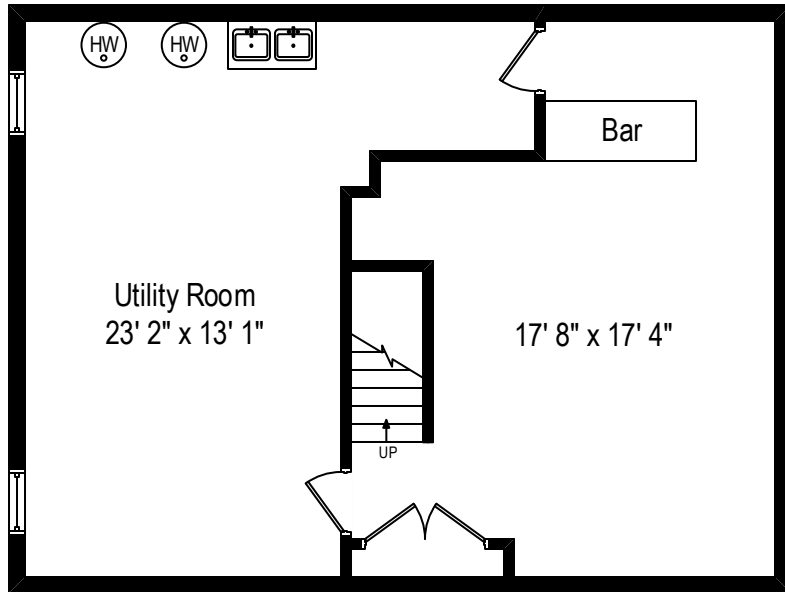

162 Tullamore Road – Garden City, NY 11530

First Level

162 Tullamore Road – Garden City, NY 11530

Second Level

All dimensions are approximate. This plan is for marketing purposes only.

162 Tullamore Road – Garden City, NY 11530

Lower Level

All dimensions are approximate. This plan is for marketing purposes only.

First Level

Second Level

Lower Level

162 Tullamore Road – Garden City, NY 11530